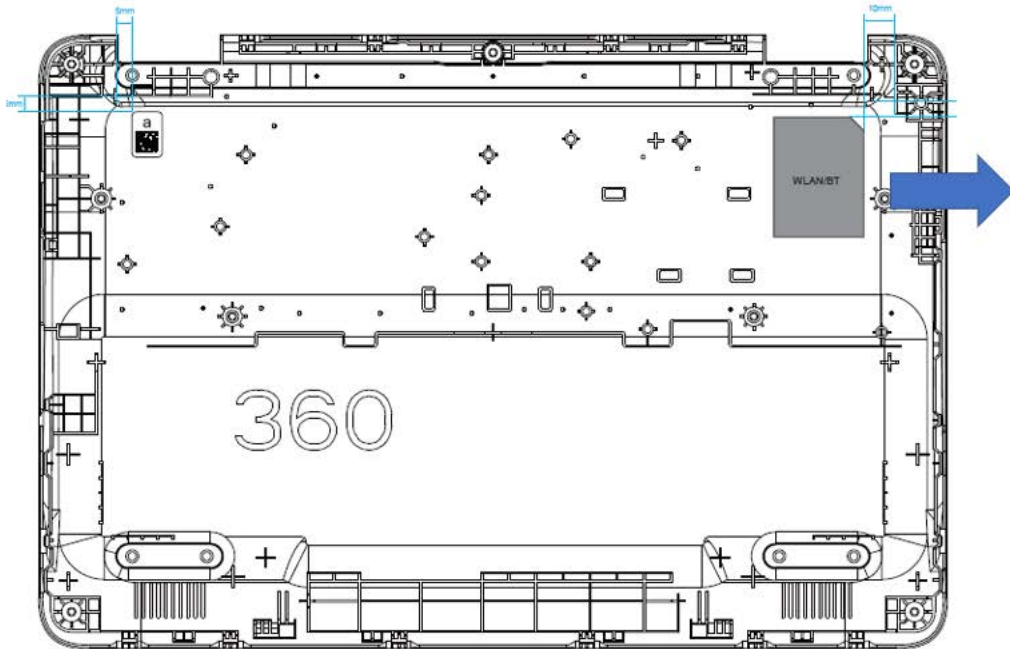

Blackhawk 360 D-cover interior label

Contains FCC ID: PD9AX211D2
IC: 1000M-AX211D2