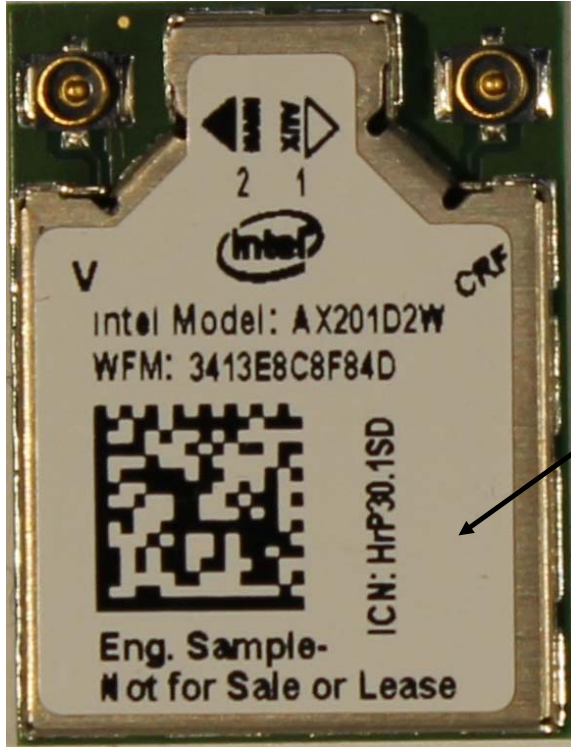

Section 4. Host Platform Information

OEM / ODM Host platform: ThinkPad X13 Yoga Gen 1 platform correlated to antenna data

Rating Label Photo:

<E-label screen>

To access the E-label screen, do one of the following:

- Restart the computer. When the logo screen is displayed, press F9. The E-label screen is displayed.
- Restart the computer. When the logo screen is displayed, press Enter or tap the prompt to enter the Startup Interrupt menu. Then press F9 or tap the Regulatory Information option. The E-label screen is displayed.

FCC ID: PD9AX201D2
IC: 1000M-AX201D2