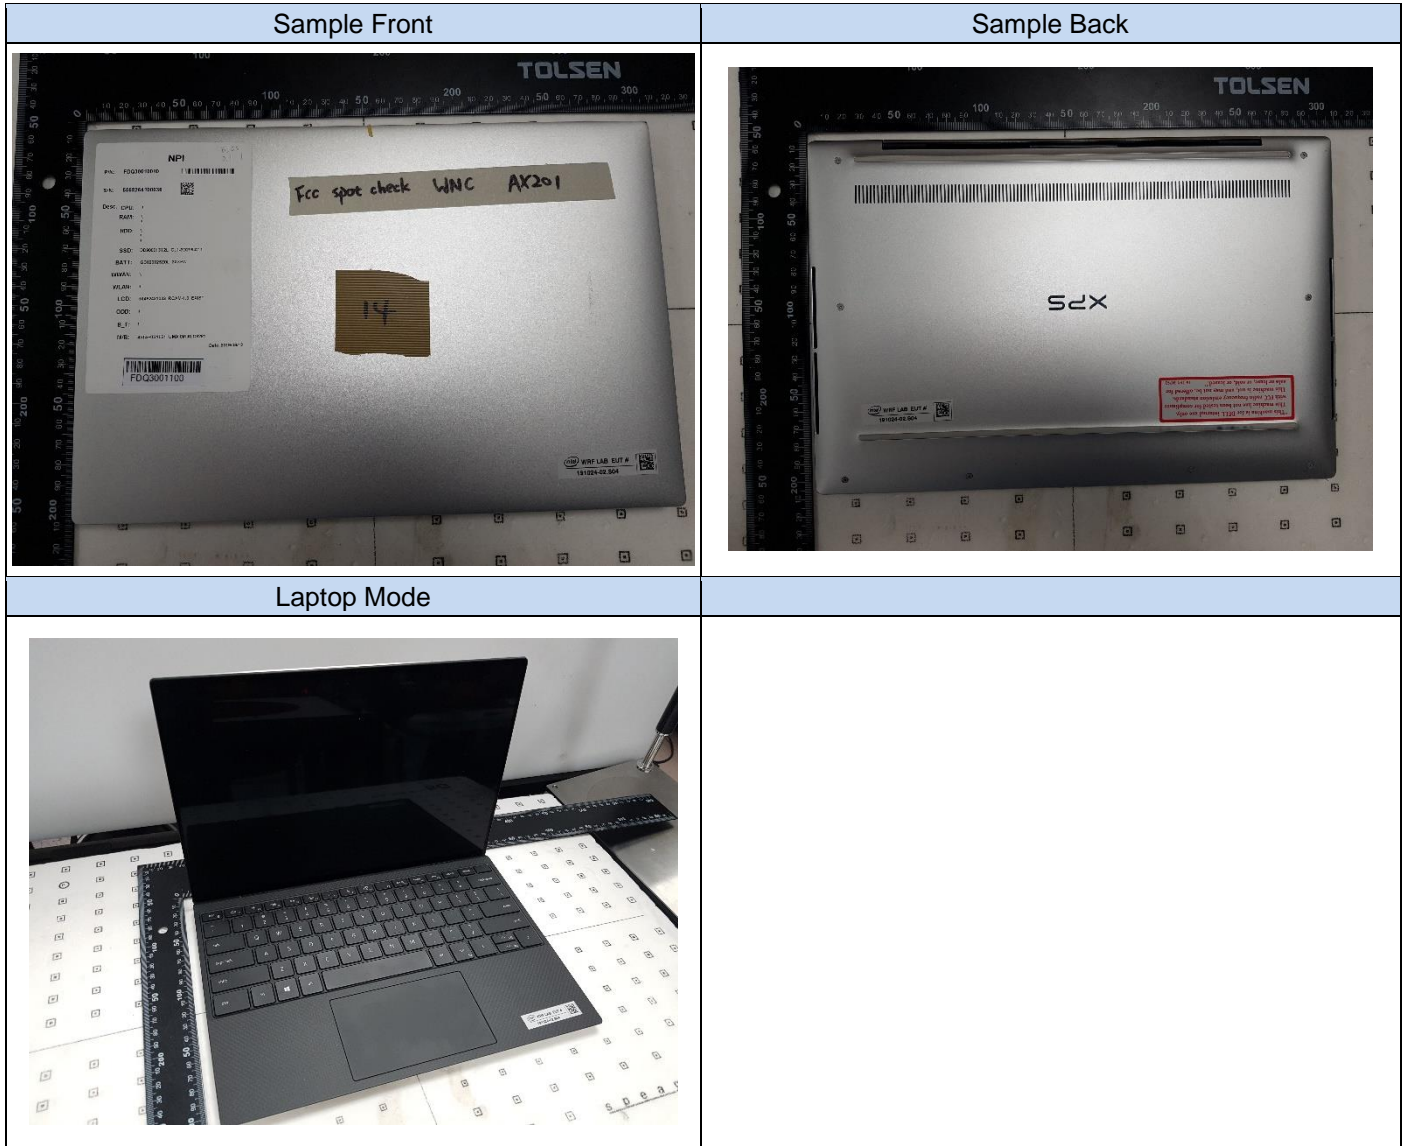

Annex F. Photographs

F.1 Test Sample

F.2 Test positions

Laptop Mode	Laptop Mode – Side View
	

F.3 Antenna host platform location and adjacent edge positions relative to the body

All information (diagrams, values and dimensions) in this section are provided by the manufacturer

F.4 Phantom liquid level during measurements

ELI phantom Body liquid SAR Dasy SPEAG MBBL600-6000V6 Batch - 160630-01