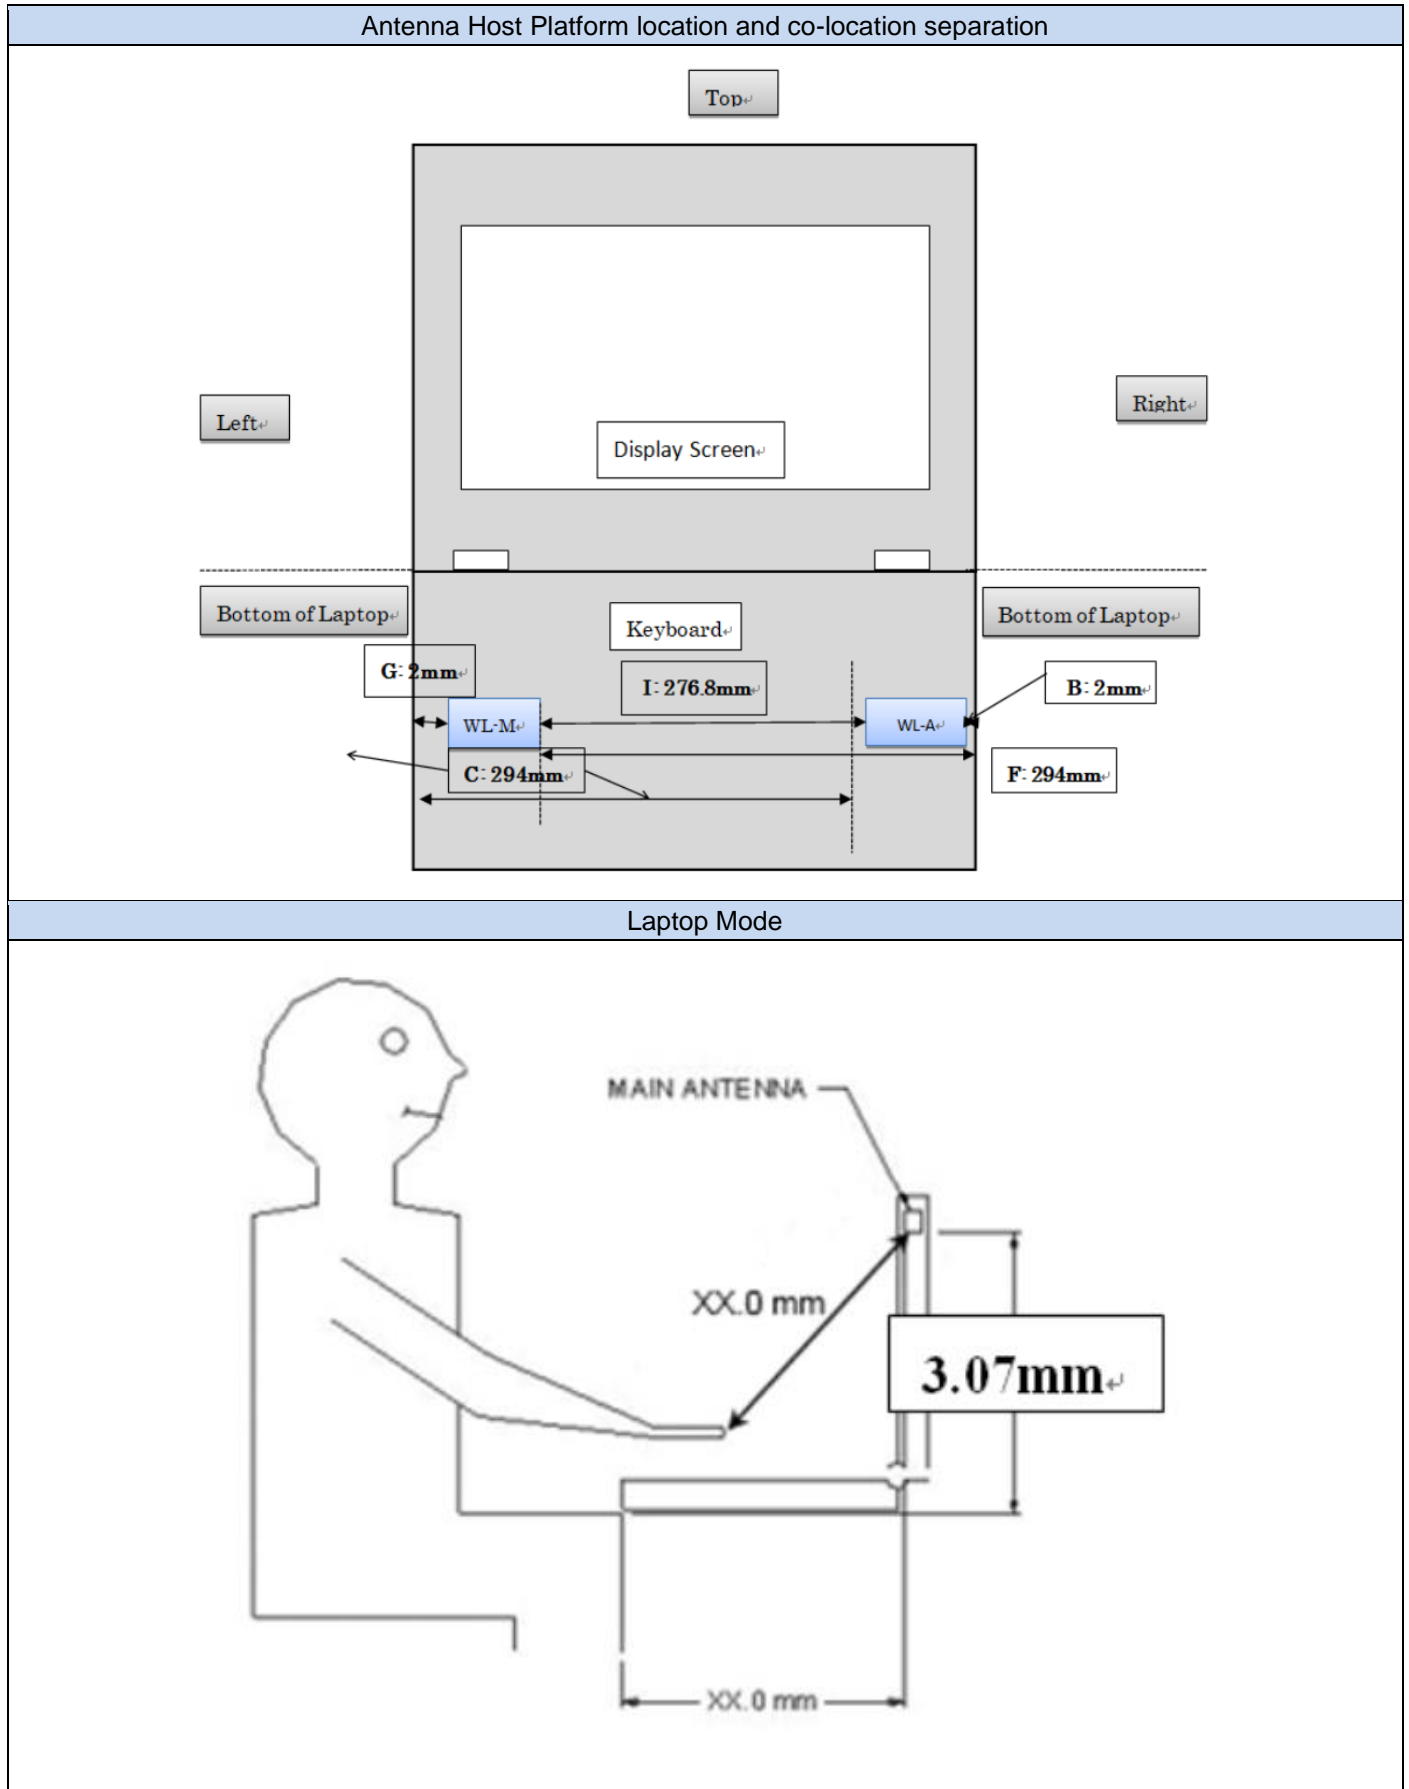

Annex F. Photographs

F.1 Test Sample

F.2 Test positions

Laptop Mode	Laptop Mode – Side View
	

F.3 Antenna host platform location and adjacent edge positions relative to the body

All information (diagrams, values and dimensions) in this section are provided by the manufacturer

F.4 Phantom liquid level during measurements

ELI phantom Body liquid SAR Dasy SPEAG MBBL600-6000V6 Batch - 160630-01