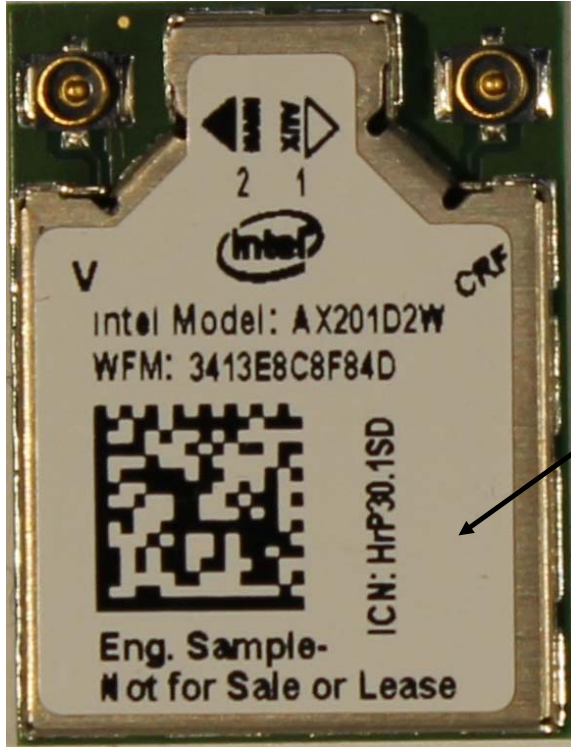

P117G_Outside of bottom Door

XPS

Contains IC:1000M-AX201D2 Contains FCC ID:PD9AX201D2

2.0mm

FCC ID: PD9AX201D2
IC: 1000M-AX201D2