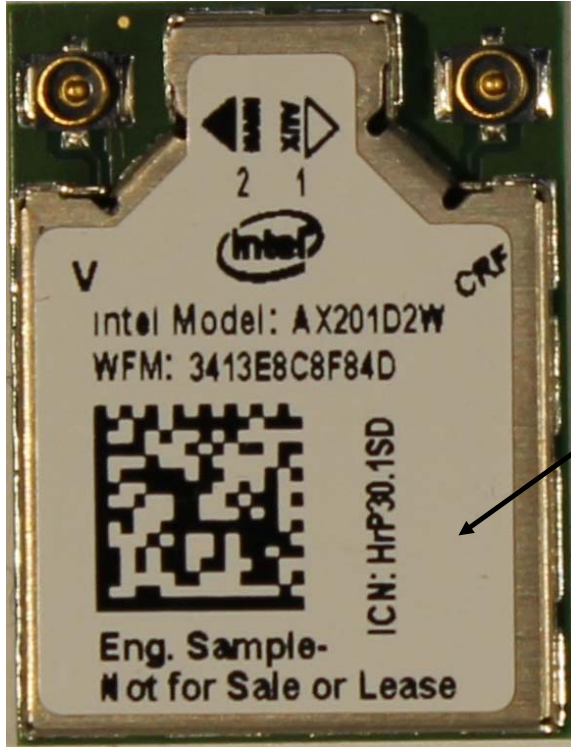

Bottom of laptop

Label content:

Lenovo IdeaPad S940-14IIL
Contains Transmitter Module: FCC ID:PD9AX201D2 IC:1000M-AX201D2

FCC ID: PD9AX201D2
IC: 1000M-AX201D2