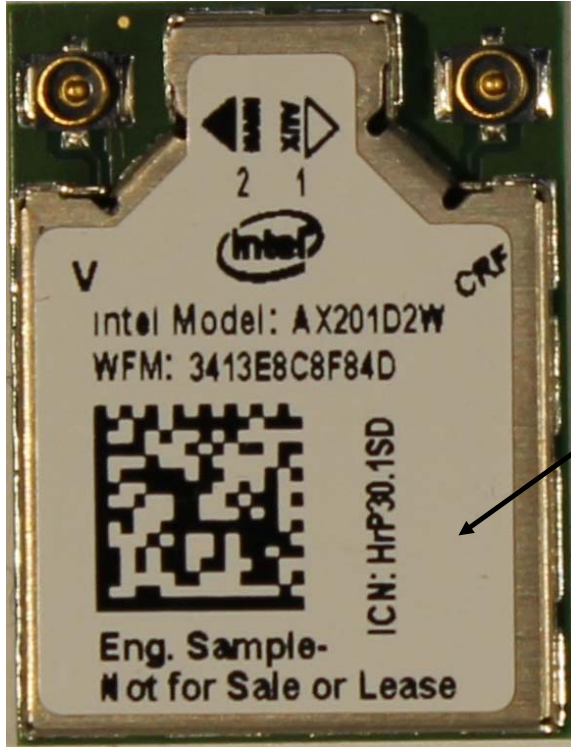

P115G_WLAN Label_Inside Bottom Door

AX201D2W

Contains FCC ID: **PD9AX201D2**

Contains IC: **1000M-AX201D2**

FCC ID: PD9AX201D2
IC: 1000M-AX201D2