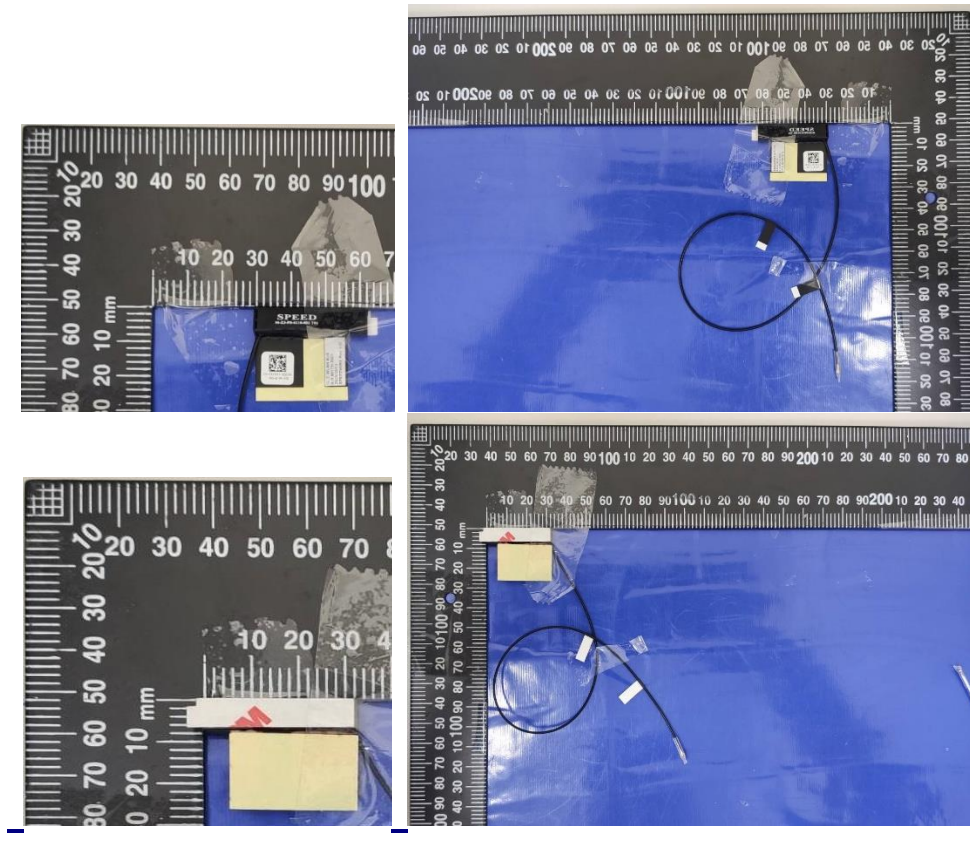

### Main Antenna Dimensioned Drawing:

### Main Antenna Photo:

Include a dimensioned photo and dimensioned drawing of Aux antenna here.

**Aux Antenna Dimensioned Drawing:**

**Aux Antenna Photo:**

Include front view photo of all 2 antennas here.

Antenna Manufacturer: SPEED

Antenna Part Number: F-0G-FS-6110-001-00 (Main), F-0G-FS-6110-002-00 (Aux)

Include back view photo of all 2 antennas here.

Antenna Manufacturer: SPEED

Antenna Part Number: F-0G-FS-6110-001-00 (Main), F-0G-FS-6110-002-00 (Aux)

Note: antenna photo should include L type ruler