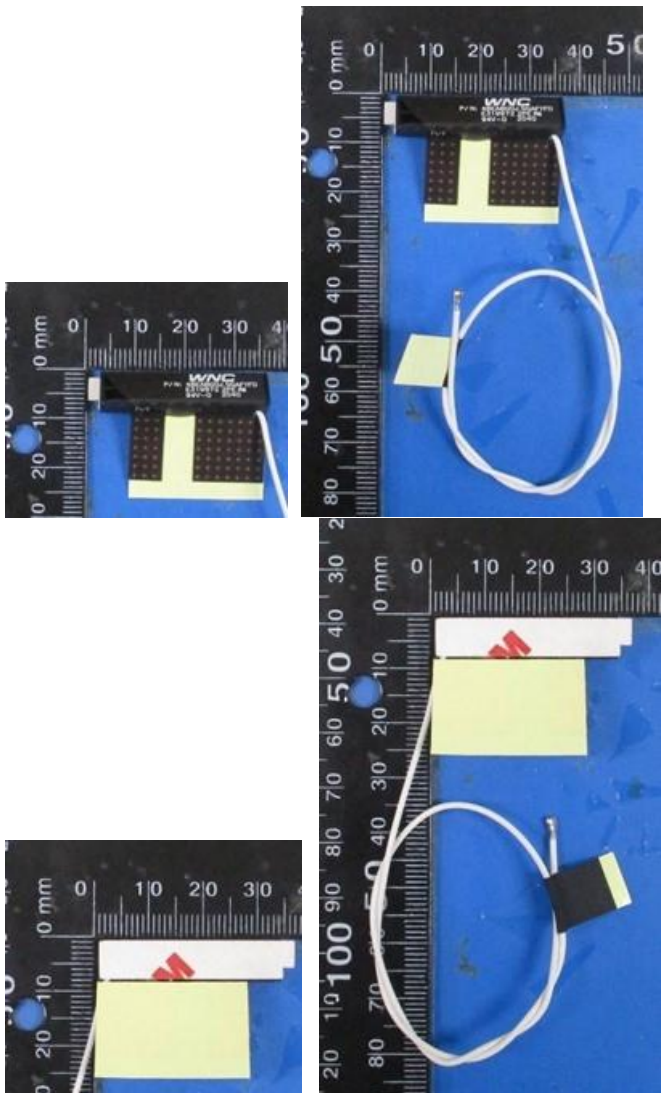

Main Antenna Photo: