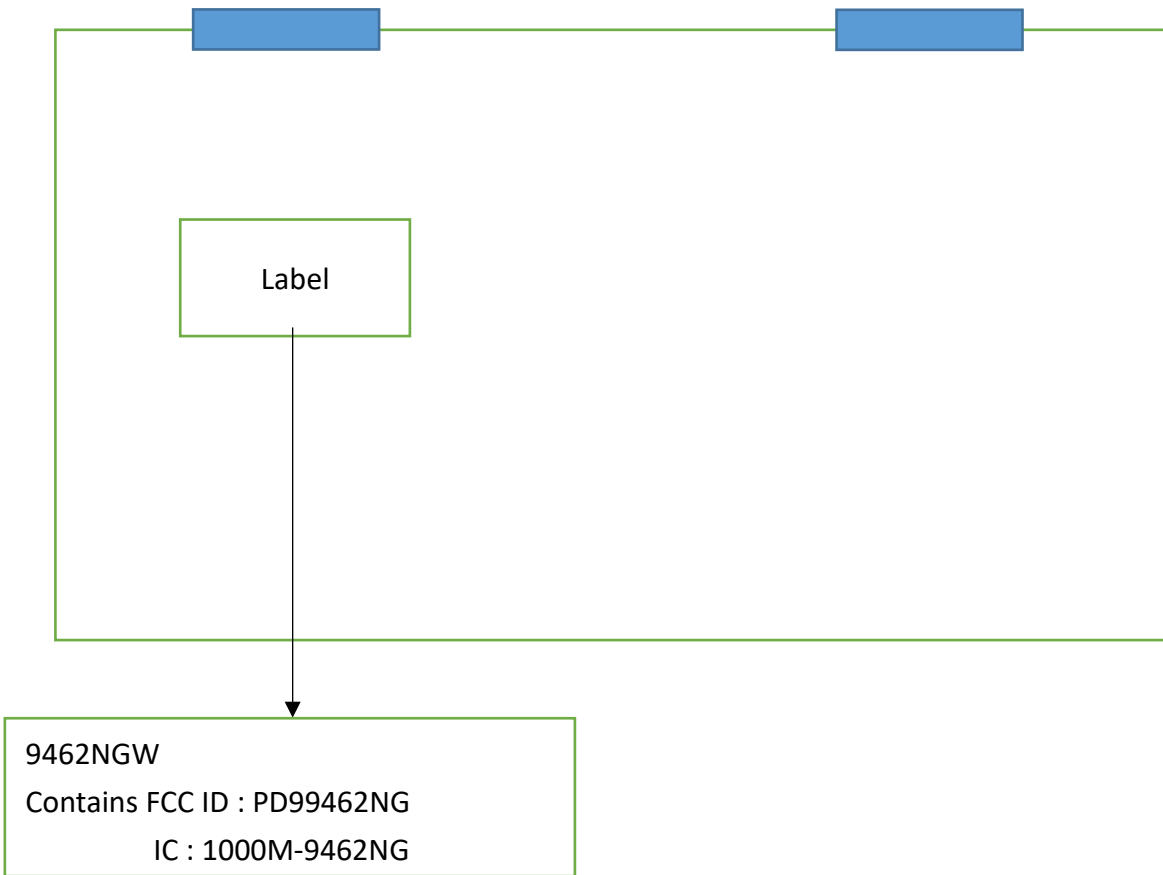

WLAN label is stuck on the **core side** of D cover.

## 9462NGW Label & Location

FCC ID: PD99462NG  
IC: 1000M-9462NG