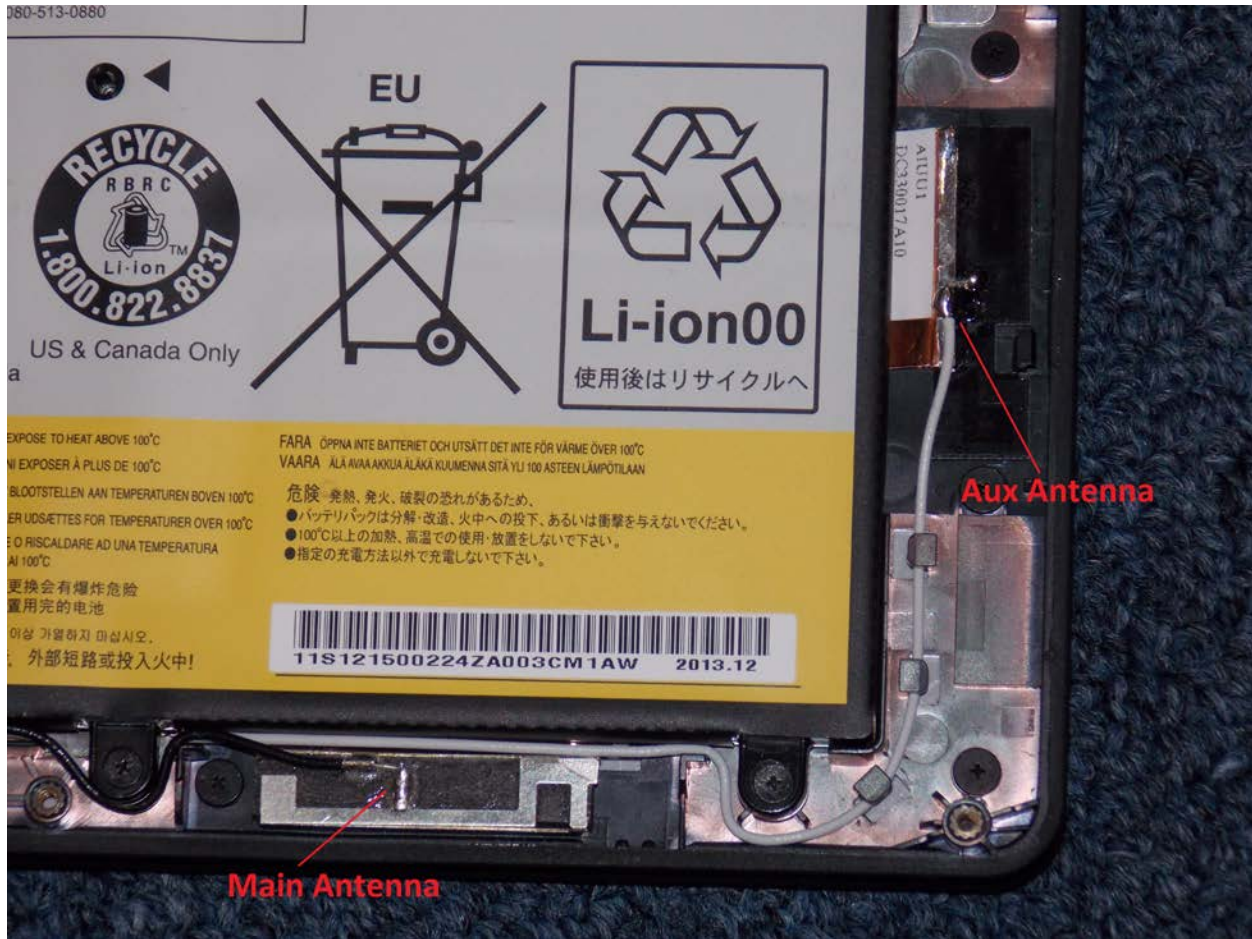

Close up of Antennas