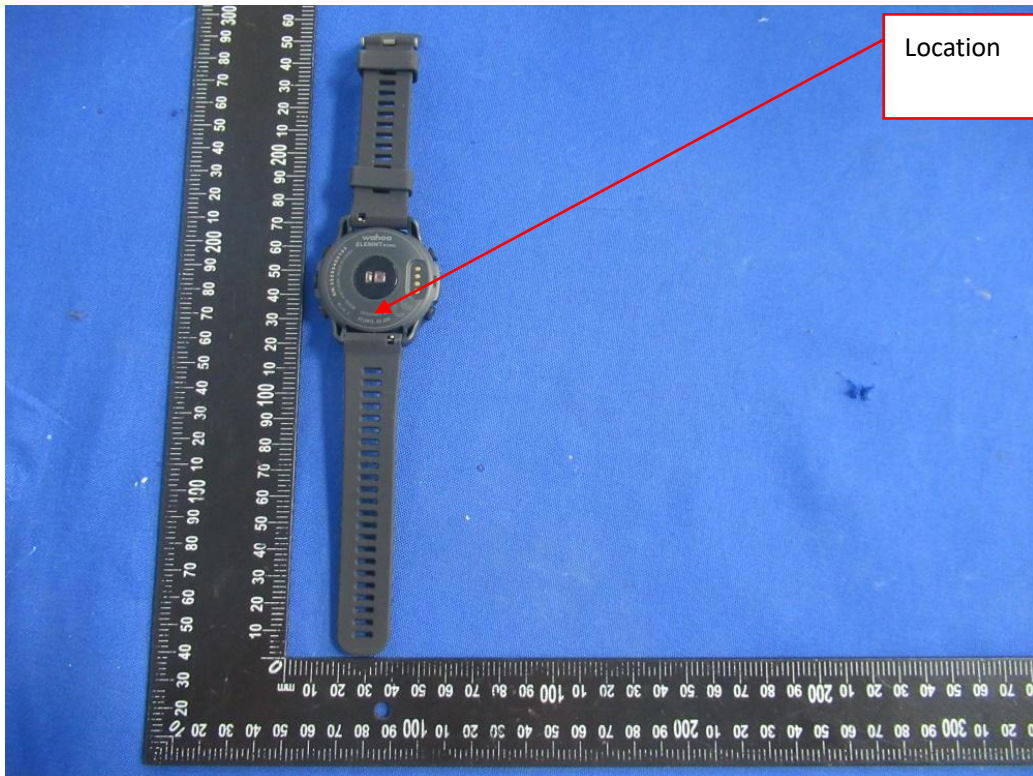

Size: 1.0cm (L)*0.5cm (W)

FCC ID: PADWF140

IC: 10563A-WF140

Product Name: ELEMNT RIVAL

Model: WF140

Location