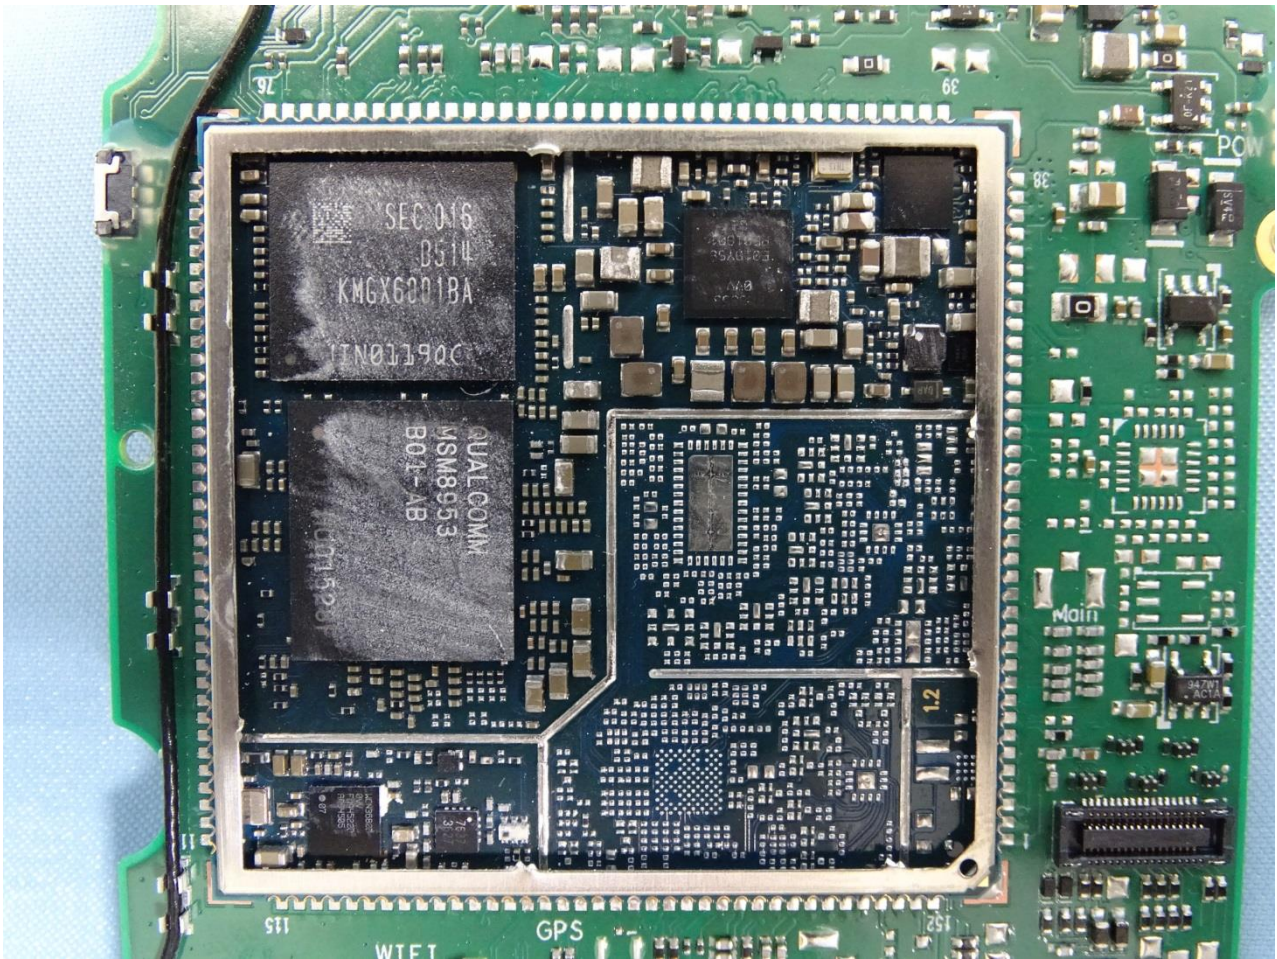

1. Photograph of the EUT

EUT: Smart Module (Brand Name: MiTAC, Mio, NAVMAN, MAGELLAN / Model Name: SC600T-WF)

2. External Photograph of the Host

Host: Tablet (Brand Name: MiTAC, Mio, NAVMAN, MAGELLAN / Model Name: N672A)

Host 1

Host 2

3. Photograph of Accessory for the Host

List of Accessory for Host (Tablet):

Specification of Accessory		
AC Adapter	Brand Name	TPT
	Model Name	MSS050200BI
Battery	Brand Name	DONGGUAN KAYO BATTERY C., LTD
	Model Name	N536
USB Cable	Brand Name	Mitac
	Model Name	NA