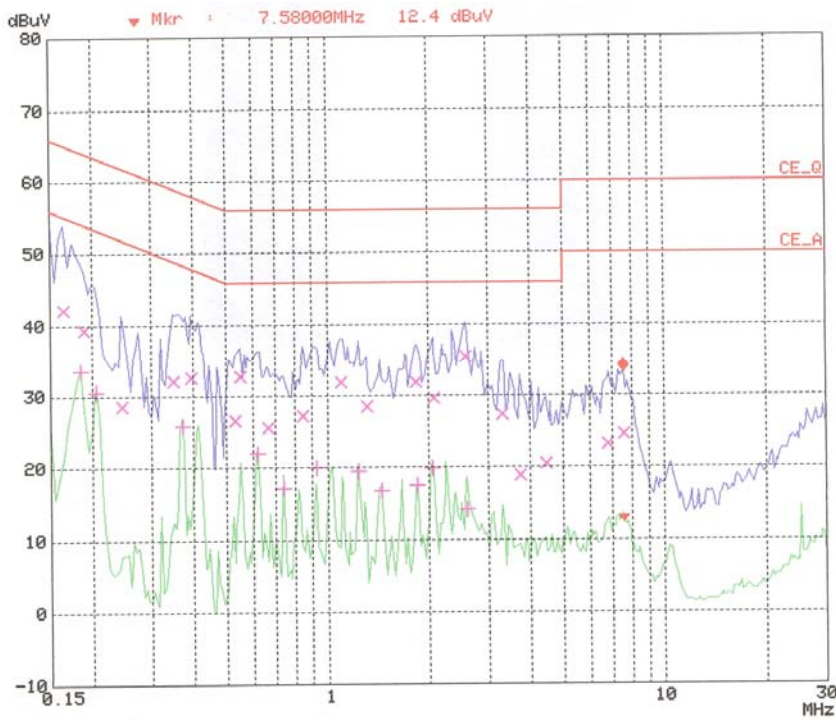

APPENDIX B
: TEST PLOTS

◆ Conducted Emission _ Download mode

< Hot line >

< Neutral line >

◆ Conducted Emission _ IR remote control mode

< Hot line >

< Neutral line >