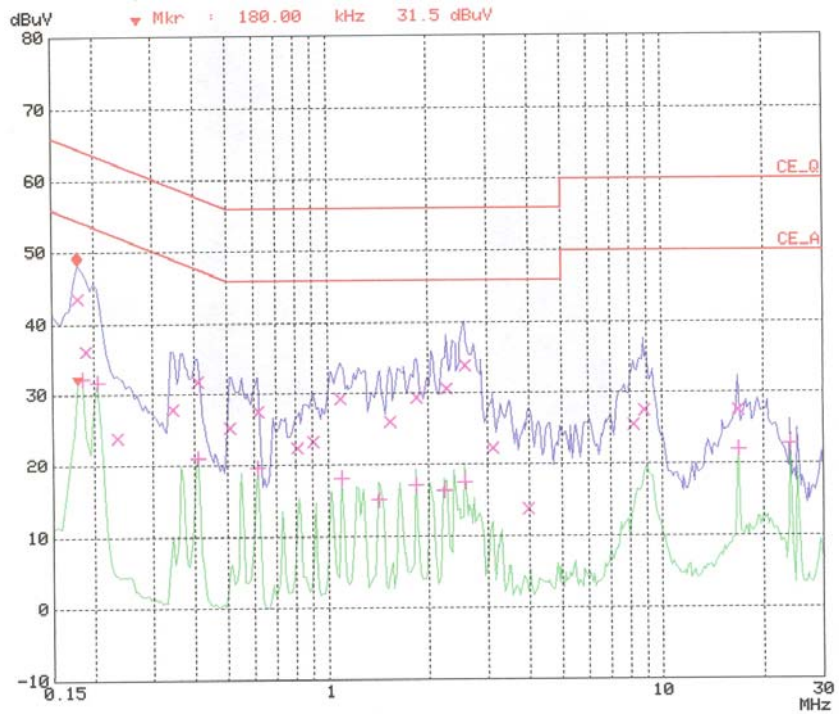

APPENDIX B
: TEST PLOTS

◆ Conducted Emission _ Download mode

< Hot line >

< Neutral line >

◆ Conducted Emission _ IR remote control mode

< Hot line >

< Neutral line >