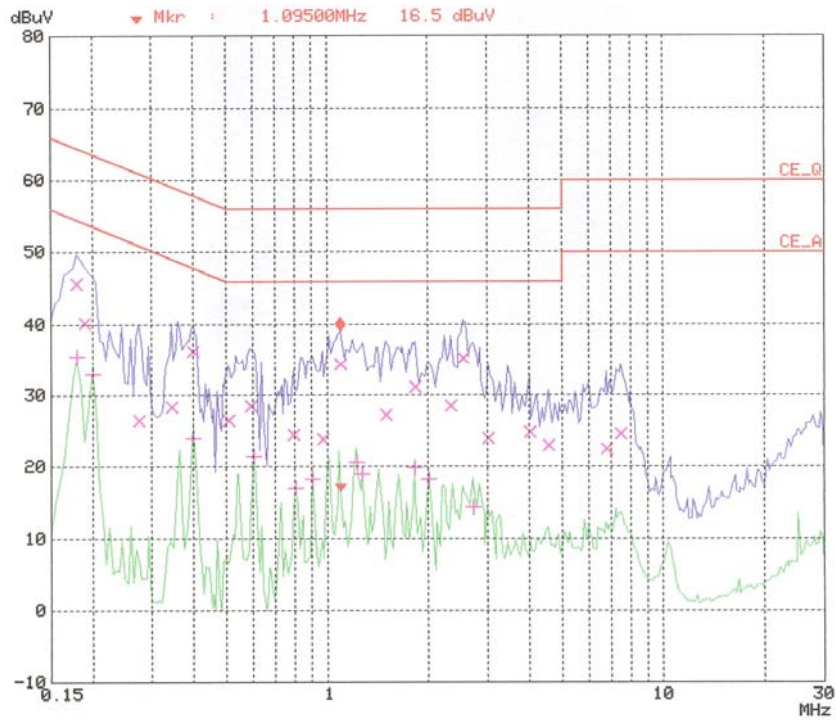

APPENDIX B
: TEST PLOTS

◆ Conducted Emission _ Download mode

< Hot line >

< Neutral line >

◆ Conducted Emission _ IR remote control mode

< Hot line >

< Neutral line >