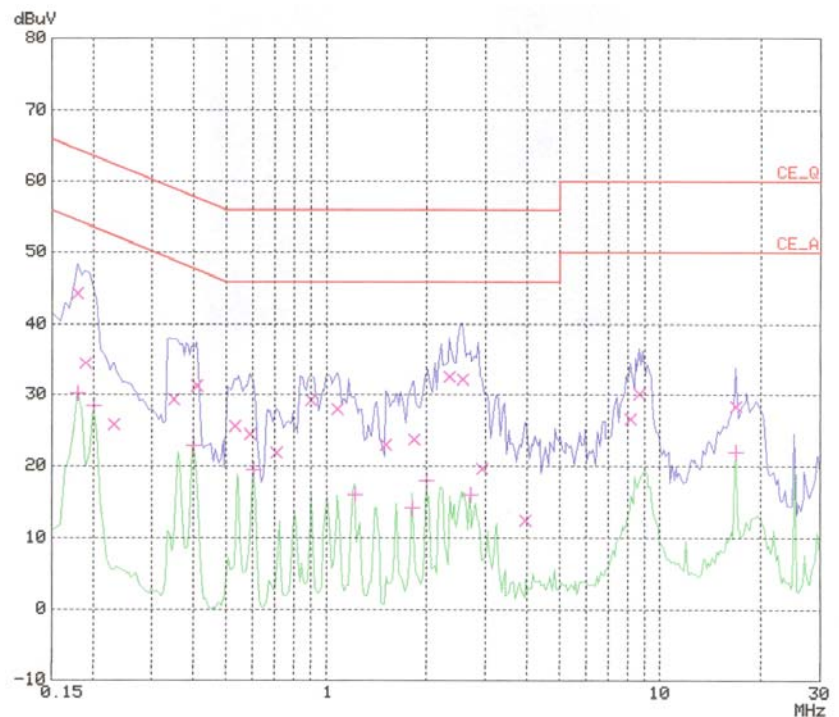

APPENDIX B
: TEST PLOTS

◆ Conducted Emission _ Download mode

< Hot line >

< Neutral line >

◆ Conducted Emission _ IR remote control mode

< Hot line >

< Neutral line >