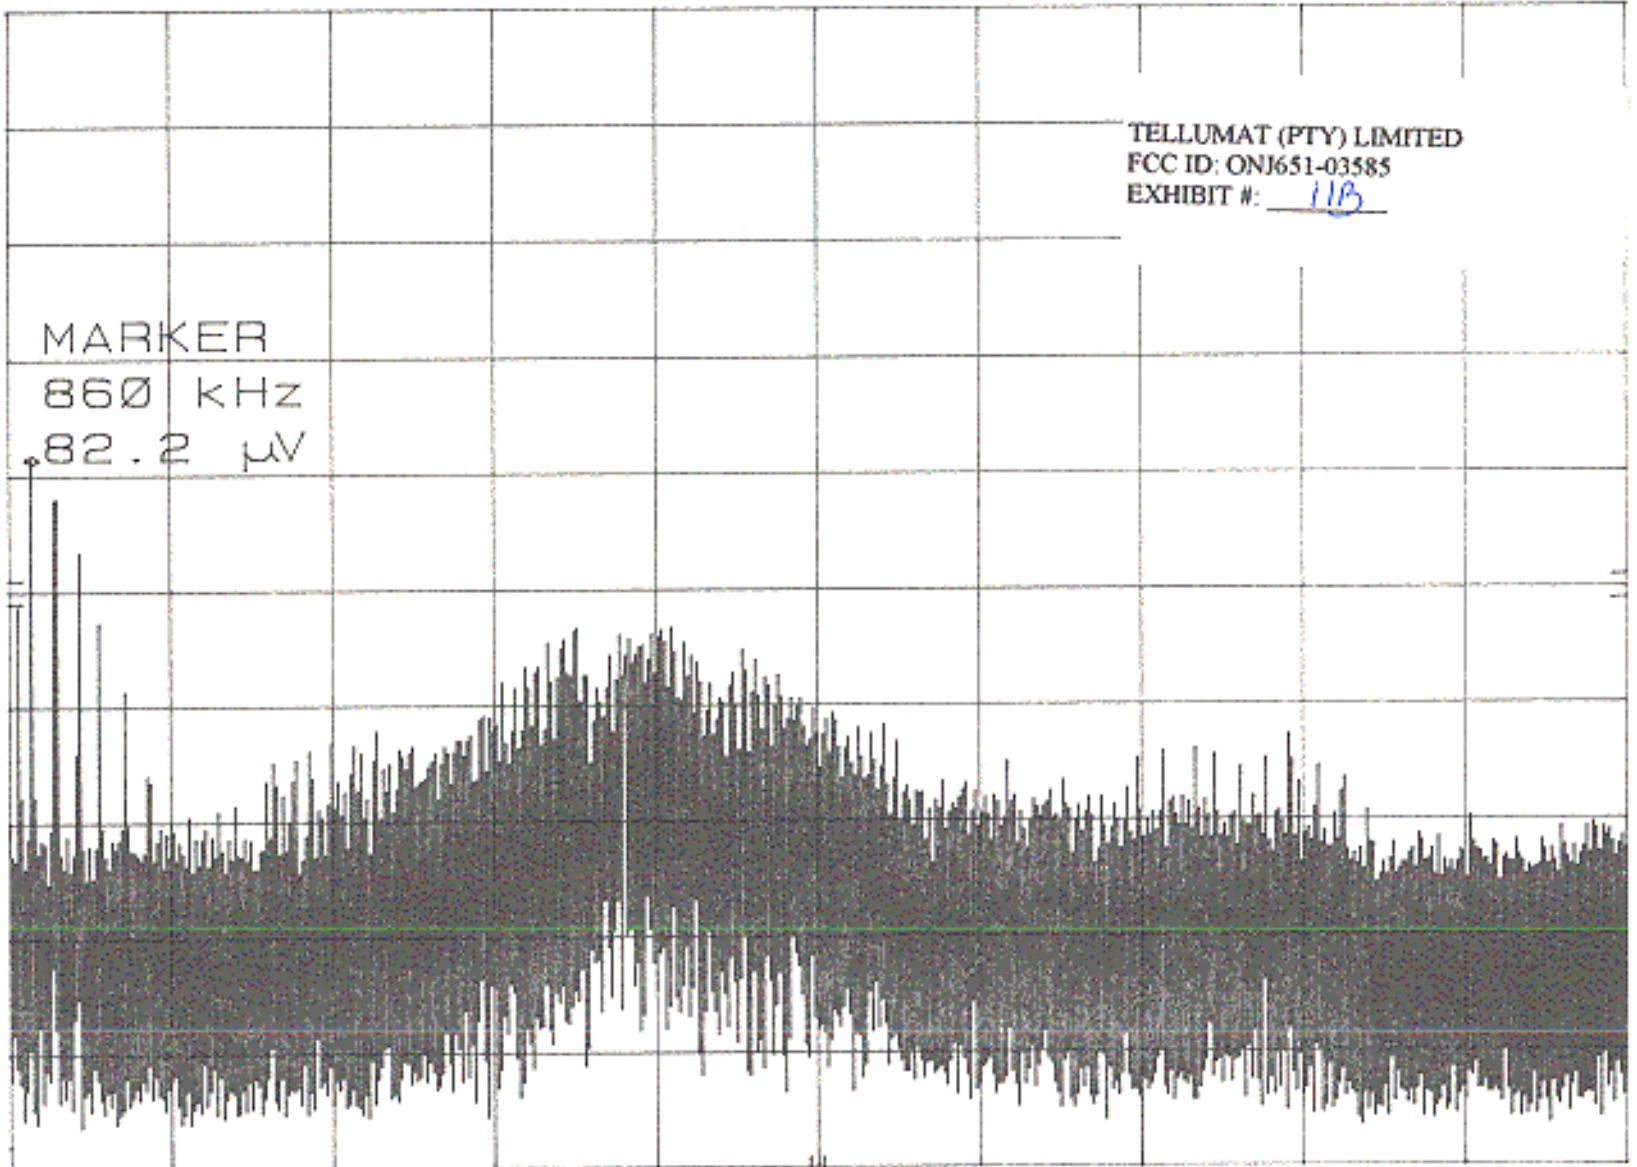

MKR 860 KHz  
82.2  $\mu$ V

hp

REF 7.00 mV

ATTEN 10 dB + 10 dB

10 dB/

OFFSET  
-10.0  
dB

TELLUMAT (PTY) LIMITED  
FCC ID: ONJ651-03585  
EXHIBIT #: 11B

MARKER  
860 KHz  
82.2  $\mu$ V

START 450 KHz

RES BW 10 KHz (i)

VBW 10 KHz

STOP 30.0 MHz

SWP 2.30 sec