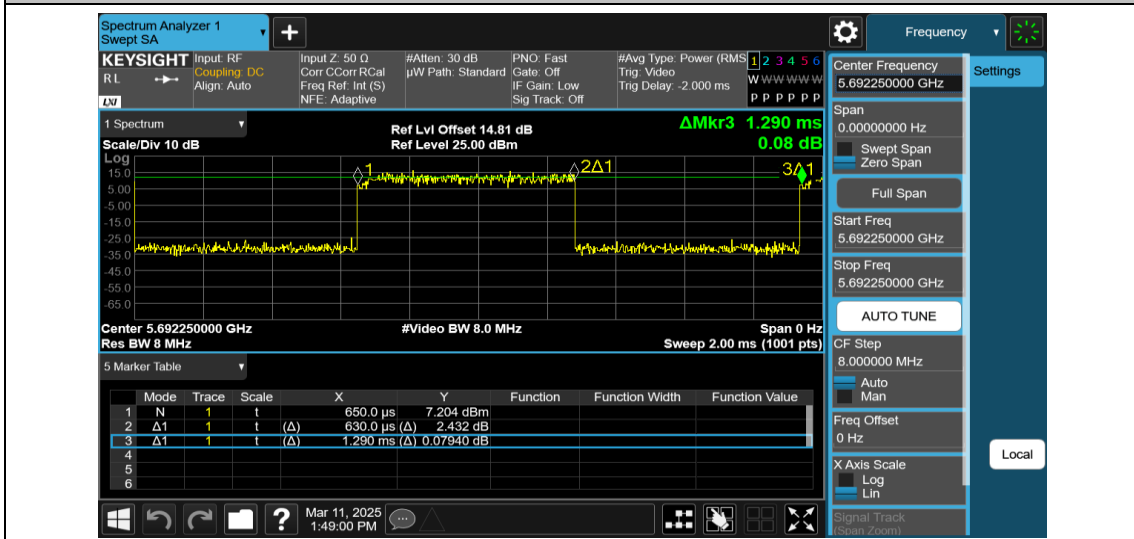

NTNV-11AX20MIMO-Ant2-5500-26Tone-RU0

NTNV-11AX20MIMO-Ant1-5500-52Tone-RU37

NTNV-11AX20MIMO-Ant2-5500-52Tone-RU37

NTNV-11AX20MIMO-Ant2-5500-242Tone-RU61

NTNV-11AX20MIMO-Ant1-5580-26Tone-RU0

NTNV-11AX20MIMO-Ant2-5580-26Tone-RU0

NTNV-11AX20MIMO-Ant1-5700-26Tone-RU0

NTNV-11AX20MIMO-Ant2-5700-26Tone-RU0

NTNV-11AX20MIMO-Ant1-5700-52Tone-RU37

NTVN-11AX20MIMO-Ant2-5700-52Tone-RU37

NTVN-11AX20MIMO-Ant1-5700-106Tone-RU53

NTVN-11AX20MIMO-Ant2-5700-106Tone-RU53