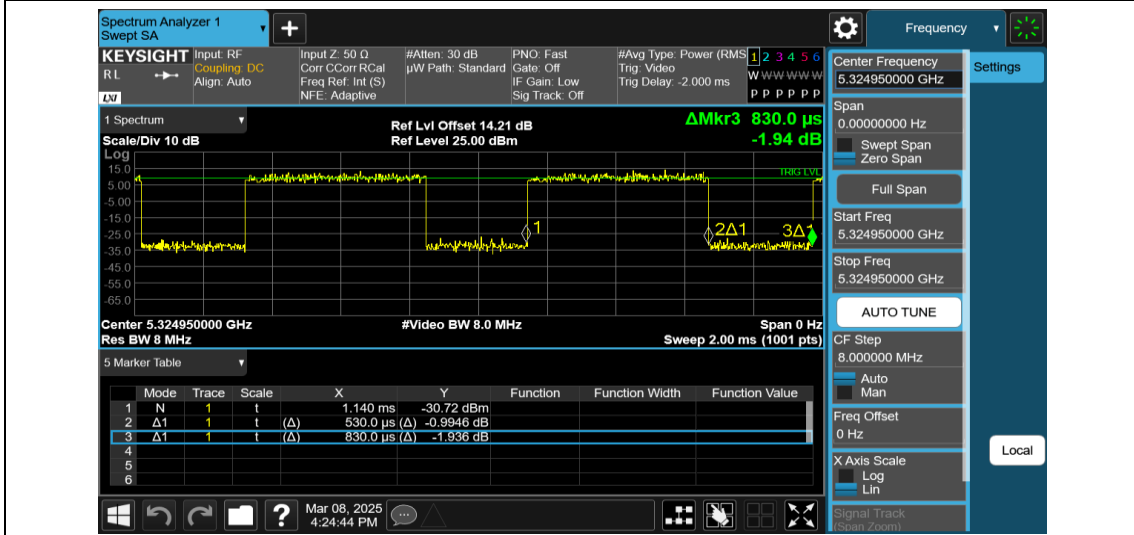

NTNV-11AX20MIMO-Ant1-5320-26Tone-RU0

NTNV-11AX20MIMO-Ant2-5320-26Tone-RU0

NTNV-11AX20MIMO-Ant1-5320-52Tone-RU37

NTNV-11AX20MIMO-Ant1-5320-242Tone-RU61

NTNV-11AX20MIMO-Ant2-5320-242Tone-RU61

NTNV-11AX20MIMO-Ant1-5500-26Tone-RU0

NTNV-11AX20MIMO-Ant2-5500-26Tone-RU0

NTNV-11AX20MIMO-Ant1-5500-52Tone-RU37

NTNV-11AX20MIMO-Ant2-5500-52Tone-RU37

NTNV-11AX20MIMO-Ant2-5500-242Tone-RU61

NTNV-11AX20MIMO-Ant1-5580-26Tone-RU0

NTNV-11AX20MIMO-Ant2-5580-26Tone-RU0