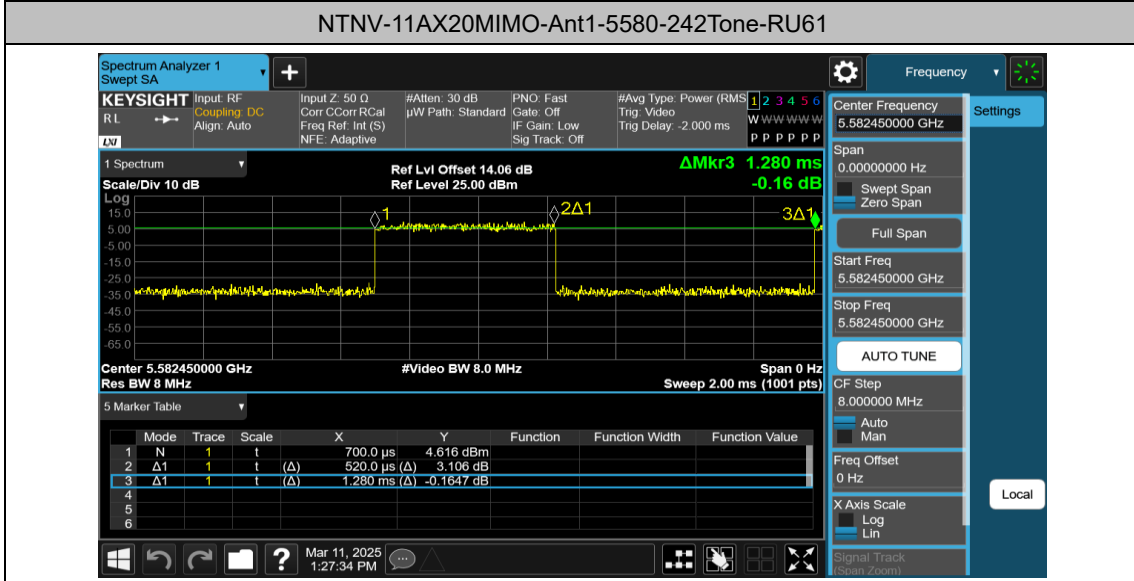

NTNV-11AX20MIMO-Ant2-5500-26Tone-RU0

NTNV-11AX20MIMO-Ant1-5500-52Tone-RU37

NTNV-11AX20MIMO-Ant2-5500-52Tone-RU37

NTNV-11AX20MIMO-Ant2-5500-242Tone-RU61

NTNV-11AX20MIMO-Ant1-5580-26Tone-RU0

NTNV-11AX20MIMO-Ant2-5580-26Tone-RU0

NTNV-11AX20MIMO-Ant1-5700-26Tone-RU0

NTNV-11AX20MIMO-Ant2-5700-26Tone-RU0

NTNV-11AX20MIMO-Ant1-5700-52Tone-RU37

NTVN-11AX20MIMO-Ant2-5700-52Tone-RU37

NTVN-11AX20MIMO-Ant1-5700-106Tone-RU53

NTVN-11AX20MIMO-Ant2-5700-106Tone-RU53