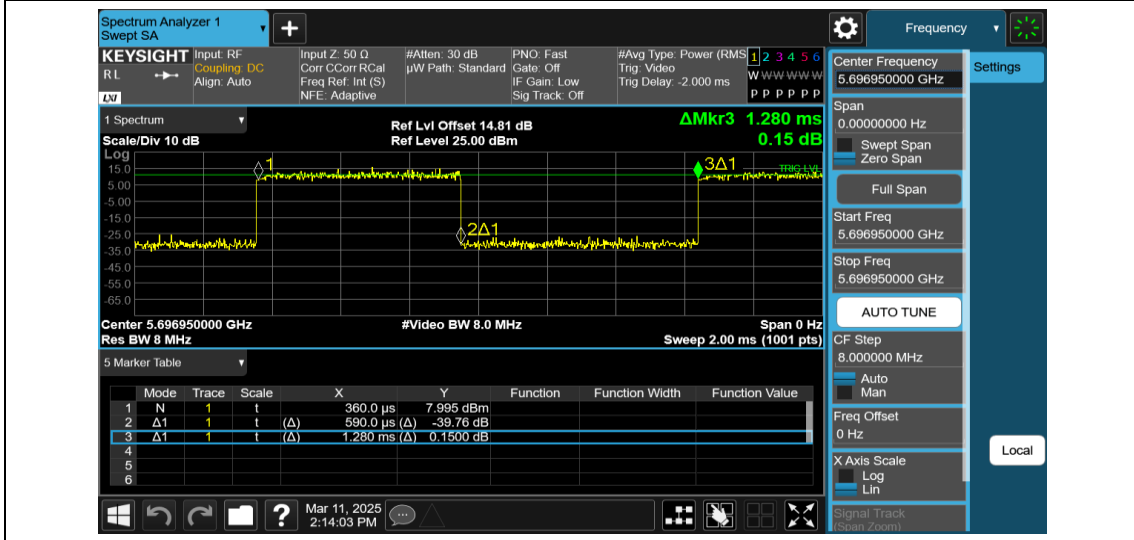

NTNV-11AX20MIMO-Ant1-5700-26Tone-RU0

NTNV-11AX20MIMO-Ant2-5700-26Tone-RU0

NTNV-11AX20MIMO-Ant1-5700-52Tone-RU37

NTVN-11AX20MIMO-Ant2-5700-52Tone-RU37

NTVN-11AX20MIMO-Ant1-5700-106Tone-RU53

NTVN-11AX20MIMO-Ant2-5700-106Tone-RU53