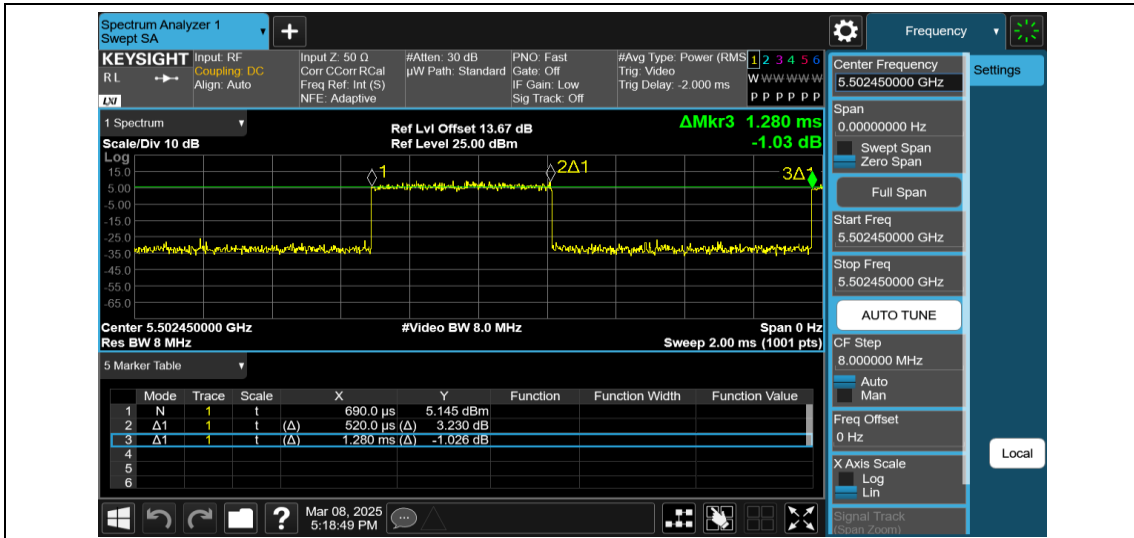

NTNV-11AX20MIMO-Ant2-5500-26Tone-RU0

NTNV-11AX20MIMO-Ant1-5500-52Tone-RU37

NTNV-11AX20MIMO-Ant2-5500-52Tone-RU37

NTNV-11AX20MIMO-Ant2-5500-242Tone-RU61

NTNV-11AX20MIMO-Ant1-5580-26Tone-RU0

NTNV-11AX20MIMO-Ant2-5580-26Tone-RU0

NTNV-11AX20MIMO-Ant1-5700-26Tone-RU0

NTNV-11AX20MIMO-Ant2-5700-26Tone-RU0

NTNV-11AX20MIMO-Ant1-5700-52Tone-RU37

NTVN-11AX20MIMO-Ant2-5700-52Tone-RU37

NTVN-11AX20MIMO-Ant1-5700-106Tone-RU53

NTVN-11AX20MIMO-Ant2-5700-106Tone-RU53