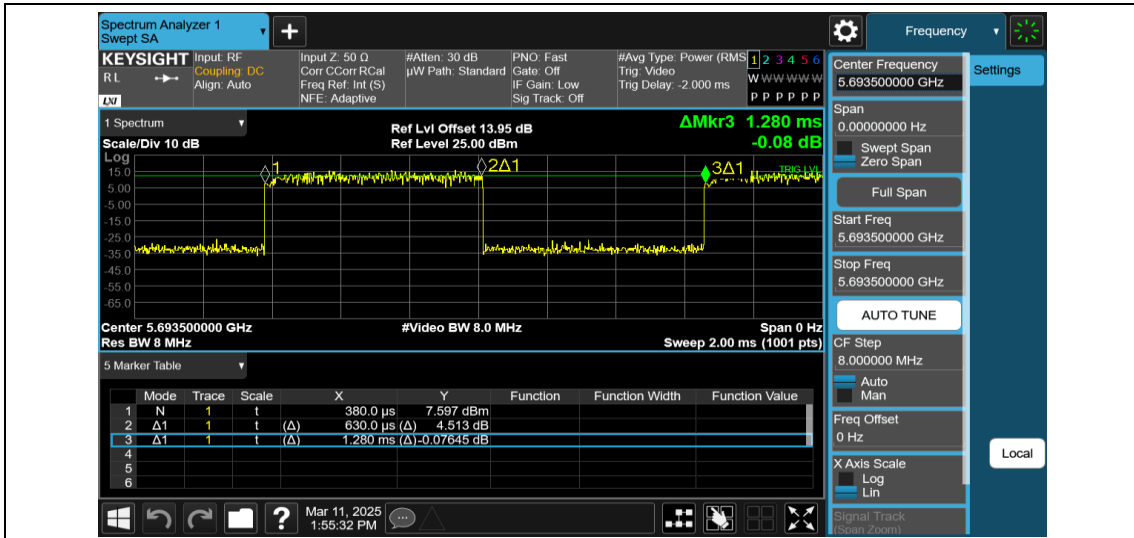

NTNV-11AX20MIMO-Ant2-5500-26Tone-RU0

NTNV-11AX20MIMO-Ant1-5500-52Tone-RU37

NTNV-11AX20MIMO-Ant2-5500-52Tone-RU37

NTNV-11AX20MIMO-Ant2-5500-242Tone-RU61

NTNV-11AX20MIMO-Ant1-5580-26Tone-RU0

NTNV-11AX20MIMO-Ant2-5580-26Tone-RU0

NTNV-11AX20MIMO-Ant1-5700-26Tone-RU0

NTNV-11AX20MIMO-Ant2-5700-26Tone-RU0

NTNV-11AX20MIMO-Ant1-5700-52Tone-RU37

NTVN-11AX20MIMO-Ant2-5700-52Tone-RU37

NTVN-11AX20MIMO-Ant1-5700-106Tone-RU53

NTVN-11AX20MIMO-Ant2-5700-106Tone-RU53