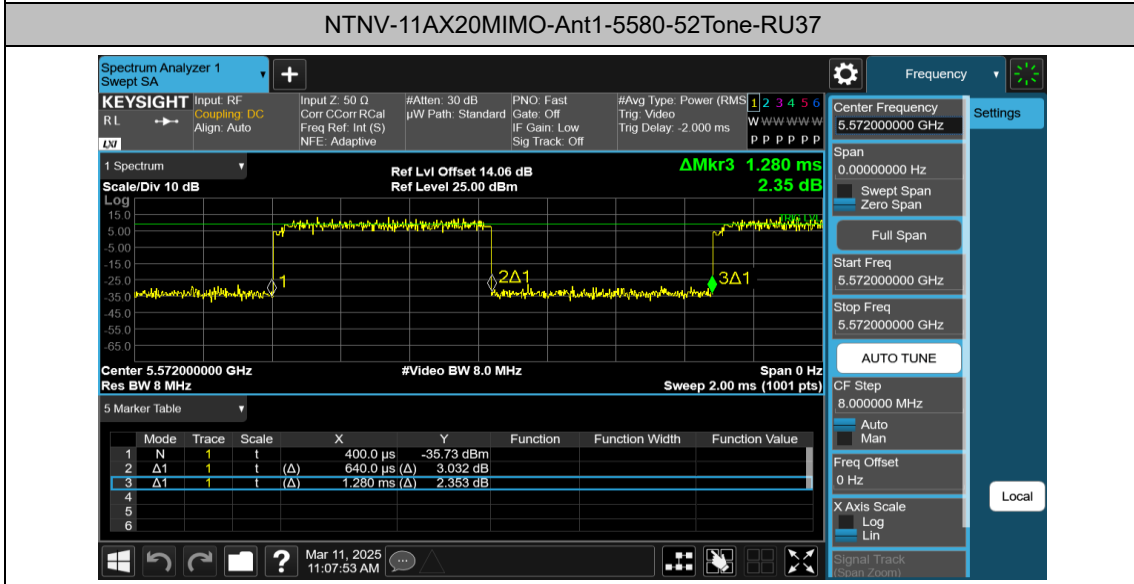

NTNV-11AX20MIMO-Ant2-5500-26Tone-RU0

NTNV-11AX20MIMO-Ant1-5500-52Tone-RU37

NTNV-11AX20MIMO-Ant2-5500-52Tone-RU37

NTNV-11AX20MIMO-Ant2-5500-242Tone-RU61

NTNV-11AX20MIMO-Ant1-5580-26Tone-RU0

NTNV-11AX20MIMO-Ant2-5580-26Tone-RU0

NTNV-11AX20MIMO-Ant1-5700-26Tone-RU0

NTNV-11AX20MIMO-Ant2-5700-26Tone-RU0

NTNV-11AX20MIMO-Ant1-5700-52Tone-RU37

NTVN-11AX20MIMO-Ant2-5700-52Tone-RU37

NTVN-11AX20MIMO-Ant1-5700-106Tone-RU53

NTVN-11AX20MIMO-Ant2-5700-106Tone-RU53