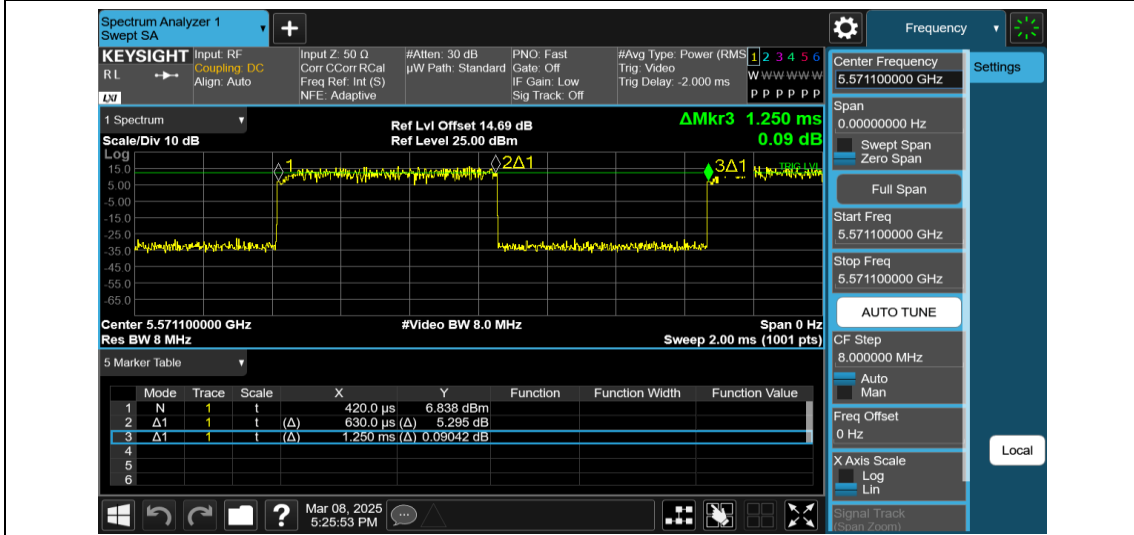

NTNV-11AX20MIMO-Ant2-5500-26Tone-RU0

NTNV-11AX20MIMO-Ant1-5500-52Tone-RU37

NTNV-11AX20MIMO-Ant2-5500-52Tone-RU37

NTNV-11AX20MIMO-Ant2-5500-242Tone-RU61

NTNV-11AX20MIMO-Ant1-5580-26Tone-RU0

NTNV-11AX20MIMO-Ant2-5580-26Tone-RU0

NTNV-11AX20MIMO-Ant1-5700-26Tone-RU0

NTNV-11AX20MIMO-Ant2-5700-26Tone-RU0

NTNV-11AX20MIMO-Ant1-5700-52Tone-RU37

NTVN-11AX20MIMO-Ant2-5700-52Tone-RU37

NTVN-11AX20MIMO-Ant1-5700-106Tone-RU53

NTVN-11AX20MIMO-Ant2-5700-106Tone-RU53