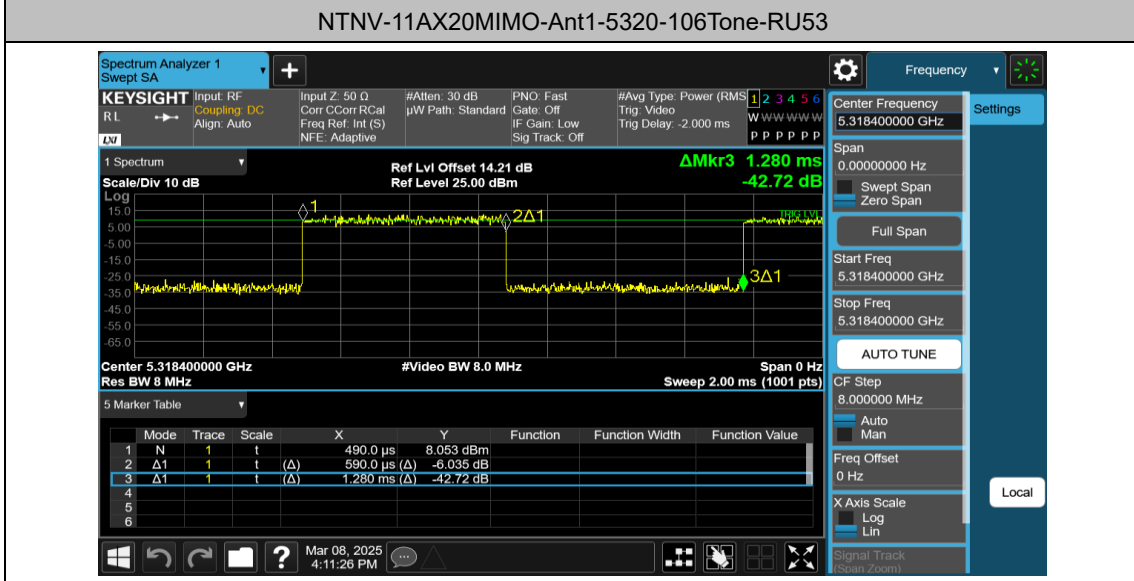

NTNV-11AX20MIMO-Ant1-5320-26Tone-RU0

NTNV-11AX20MIMO-Ant2-5320-26Tone-RU0

NTNV-11AX20MIMO-Ant1-5320-52Tone-RU37

NTNV-11AX20MIMO-Ant1-5320-242Tone-RU61

NTNV-11AX20MIMO-Ant2-5320-242Tone-RU61

NTNV-11AX20MIMO-Ant1-5500-26Tone-RU0

NTNV-11AX20MIMO-Ant2-5500-26Tone-RU0

NTNV-11AX20MIMO-Ant1-5500-52Tone-RU37

NTNV-11AX20MIMO-Ant2-5500-52Tone-RU37

NTNV-11AX20MIMO-Ant2-5500-242Tone-RU61

NTNV-11AX20MIMO-Ant1-5580-26Tone-RU0

NTNV-11AX20MIMO-Ant2-5580-26Tone-RU0