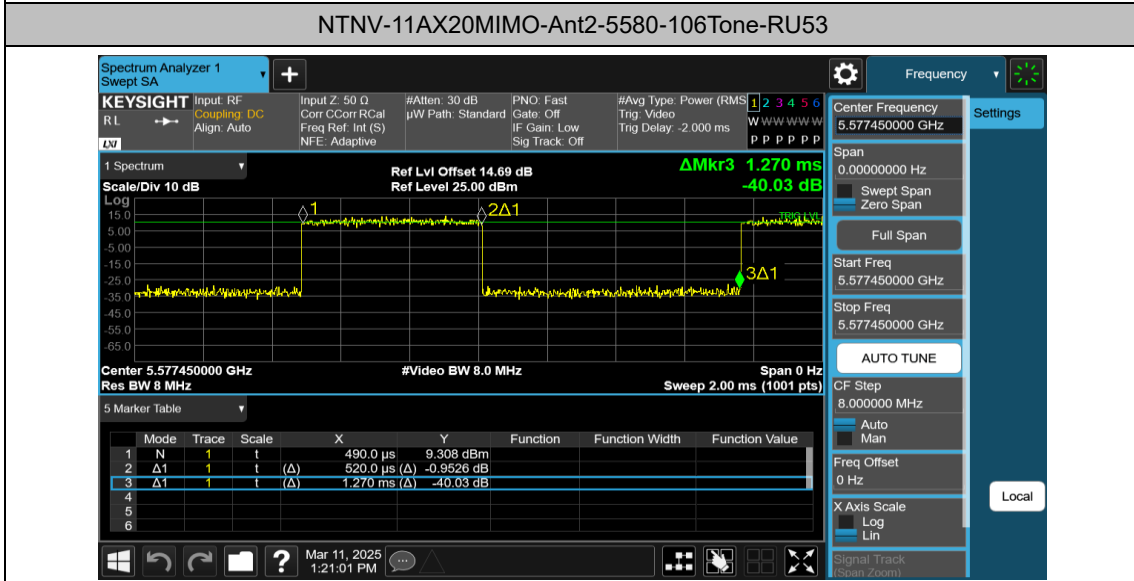

NTNV-11AX20MIMO-Ant2-5500-26Tone-RU0

NTNV-11AX20MIMO-Ant1-5500-52Tone-RU37

NTNV-11AX20MIMO-Ant2-5500-52Tone-RU37

NTNV-11AX20MIMO-Ant2-5500-242Tone-RU61

NTNV-11AX20MIMO-Ant1-5580-26Tone-RU0

NTNV-11AX20MIMO-Ant2-5580-26Tone-RU0

NTNV-11AX20MIMO-Ant1-5700-26Tone-RU0

NTNV-11AX20MIMO-Ant2-5700-26Tone-RU0

NTNV-11AX20MIMO-Ant1-5700-52Tone-RU37

NTVN-11AX20MIMO-Ant2-5700-52Tone-RU37

NTVN-11AX20MIMO-Ant1-5700-106Tone-RU53

NTVN-11AX20MIMO-Ant2-5700-106Tone-RU53