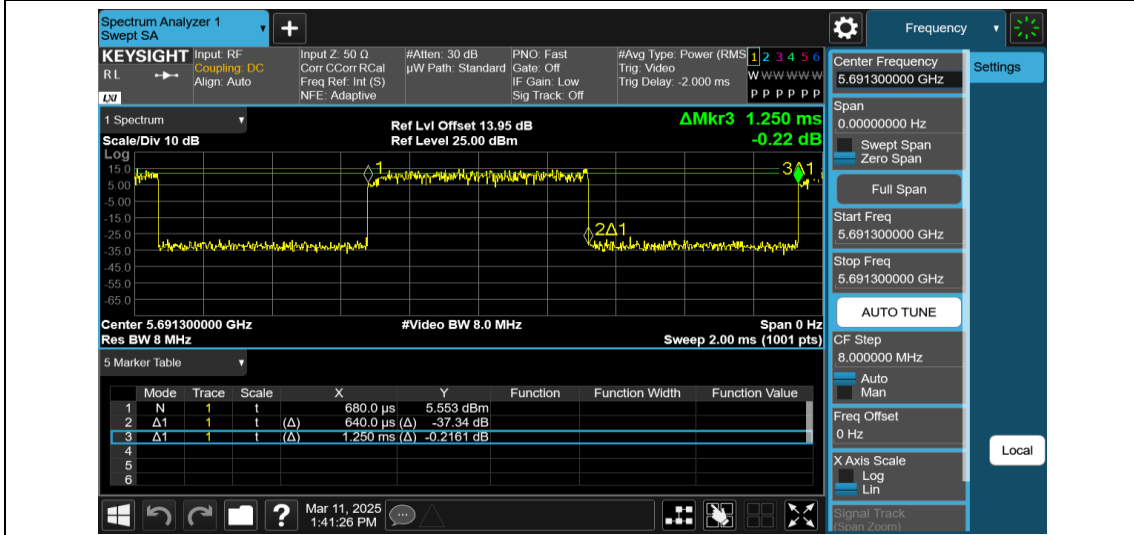

NTNV-11AX20MIMO-Ant2-5500-26Tone-RU0

NTNV-11AX20MIMO-Ant1-5500-52Tone-RU37

NTNV-11AX20MIMO-Ant2-5500-52Tone-RU37

NTNV-11AX20MIMO-Ant2-5500-242Tone-RU61

NTNV-11AX20MIMO-Ant1-5580-26Tone-RU0

NTNV-11AX20MIMO-Ant2-5580-26Tone-RU0

NTNV-11AX20MIMO-Ant1-5700-26Tone-RU0

NTNV-11AX20MIMO-Ant2-5700-26Tone-RU0

NTNV-11AX20MIMO-Ant1-5700-52Tone-RU37

NTVN-11AX20MIMO-Ant2-5700-52Tone-RU37

NTVN-11AX20MIMO-Ant1-5700-106Tone-RU53

NTVN-11AX20MIMO-Ant2-5700-106Tone-RU53