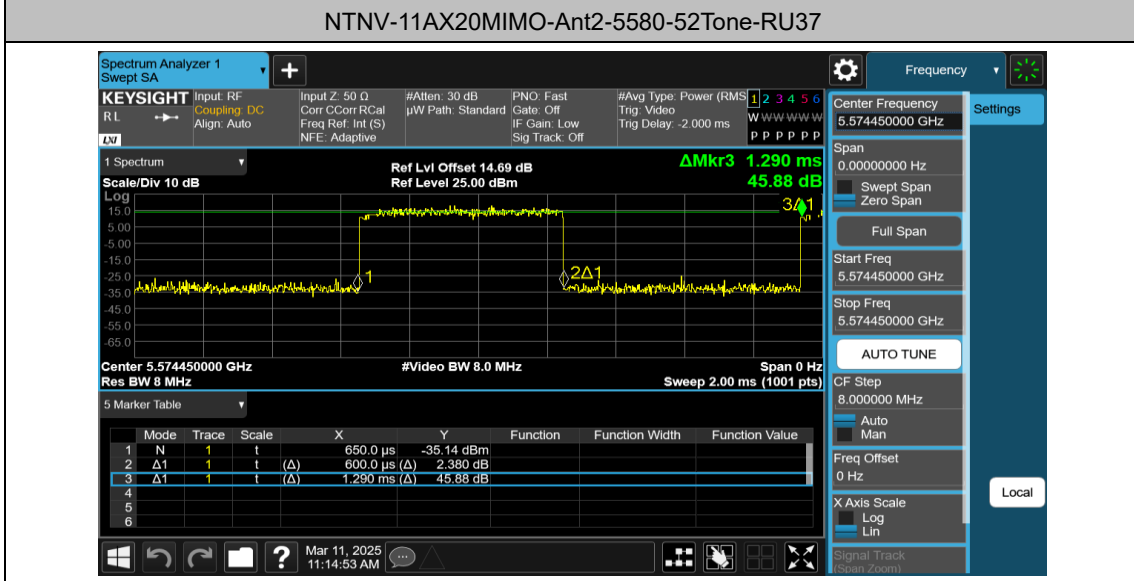

NTNV-11AX20MIMO-Ant2-5500-26Tone-RU0

NTNV-11AX20MIMO-Ant1-5500-52Tone-RU37

NTNV-11AX20MIMO-Ant2-5500-52Tone-RU37

NTNV-11AX20MIMO-Ant2-5500-242Tone-RU61

NTNV-11AX20MIMO-Ant1-5580-26Tone-RU0

NTNV-11AX20MIMO-Ant2-5580-26Tone-RU0

NTNV-11AX20MIMO-Ant1-5700-26Tone-RU0

NTNV-11AX20MIMO-Ant2-5700-26Tone-RU0

NTNV-11AX20MIMO-Ant1-5700-52Tone-RU37

NTVN-11AX20MIMO-Ant2-5700-52Tone-RU37

NTVN-11AX20MIMO-Ant1-5700-106Tone-RU53

NTVN-11AX20MIMO-Ant2-5700-106Tone-RU53