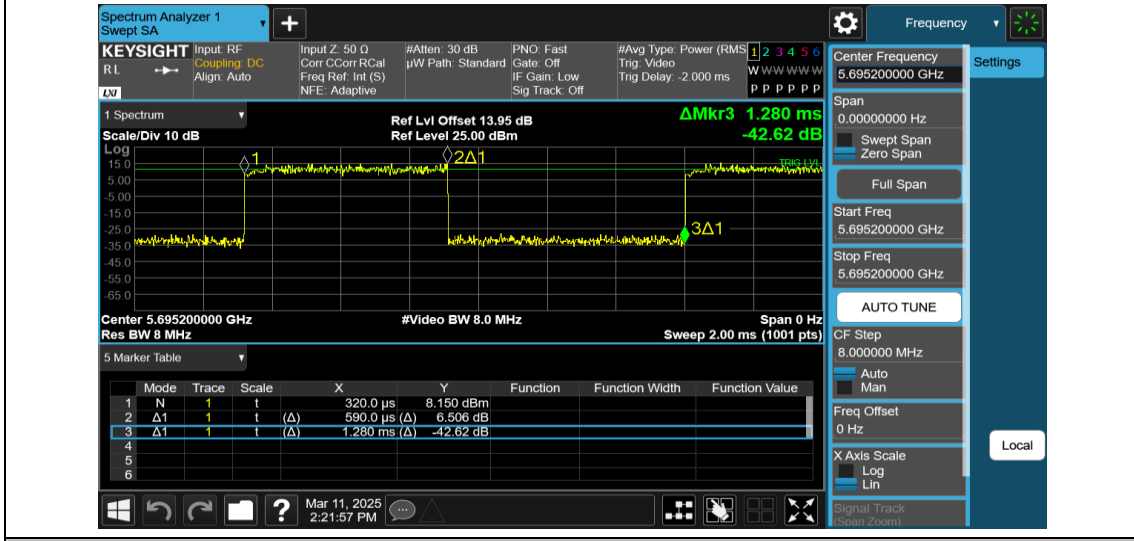

NTNV-11AX20MIMO-Ant1-5700-26Tone-RU0

NTNV-11AX20MIMO-Ant2-5700-26Tone-RU0

NTNV-11AX20MIMO-Ant1-5700-52Tone-RU37

NTVN-11AX20MIMO-Ant2-5700-52Tone-RU37

NTVN-11AX20MIMO-Ant1-5700-106Tone-RU53

NTVN-11AX20MIMO-Ant2-5700-106Tone-RU53