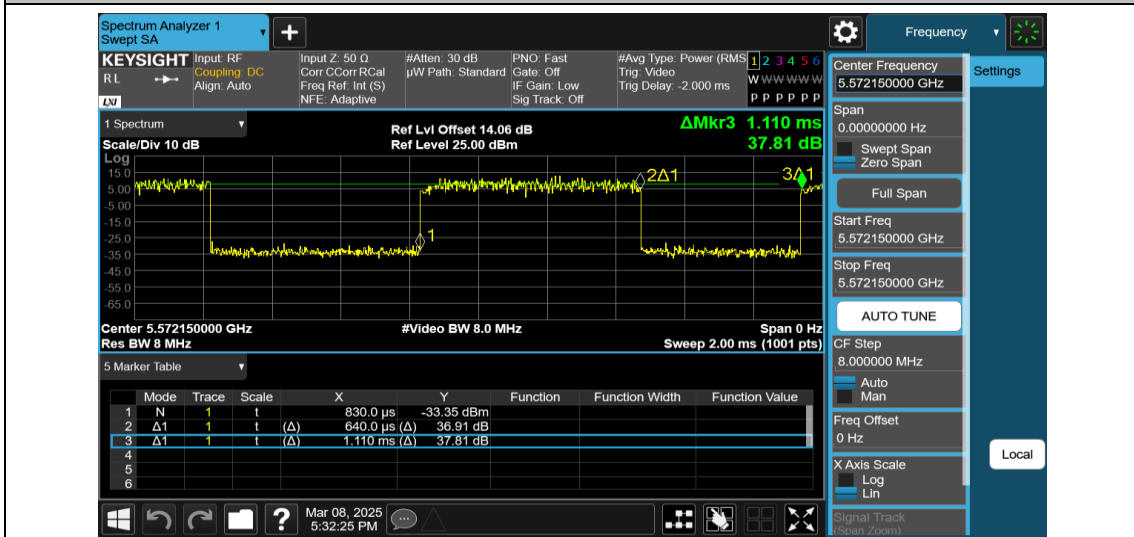

NTNV-11AX20MIMO-Ant2-5500-26Tone-RU0

NTNV-11AX20MIMO-Ant1-5500-52Tone-RU37

NTNV-11AX20MIMO-Ant2-5500-52Tone-RU37

NTNV-11AX20MIMO-Ant2-5500-242Tone-RU61

NTNV-11AX20MIMO-Ant1-5580-26Tone-RU0

NTNV-11AX20MIMO-Ant2-5580-26Tone-RU0

NTNV-11AX20MIMO-Ant1-5700-26Tone-RU0

NTNV-11AX20MIMO-Ant2-5700-26Tone-RU0

NTNV-11AX20MIMO-Ant1-5700-52Tone-RU37

NTVN-11AX20MIMO-Ant2-5700-52Tone-RU37

NTVN-11AX20MIMO-Ant1-5700-106Tone-RU53

NTVN-11AX20MIMO-Ant2-5700-106Tone-RU53