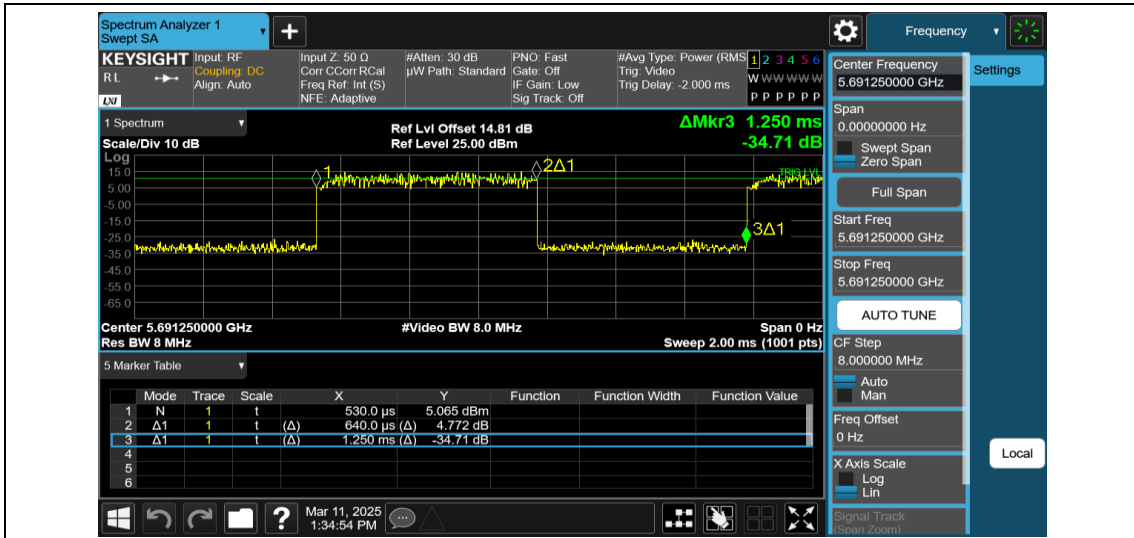

NTNV-11AX20MIMO-Ant2-5500-26Tone-RU0

NTNV-11AX20MIMO-Ant1-5500-52Tone-RU37

NTNV-11AX20MIMO-Ant2-5500-52Tone-RU37

NTNV-11AX20MIMO-Ant2-5500-242Tone-RU61

NTNV-11AX20MIMO-Ant1-5580-26Tone-RU0

NTNV-11AX20MIMO-Ant2-5580-26Tone-RU0

NTNV-11AX20MIMO-Ant1-5700-26Tone-RU0

NTNV-11AX20MIMO-Ant2-5700-26Tone-RU0

NTNV-11AX20MIMO-Ant1-5700-52Tone-RU37

NTVN-11AX20MIMO-Ant2-5700-52Tone-RU37

NTVN-11AX20MIMO-Ant1-5700-106Tone-RU53

NTVN-11AX20MIMO-Ant2-5700-106Tone-RU53