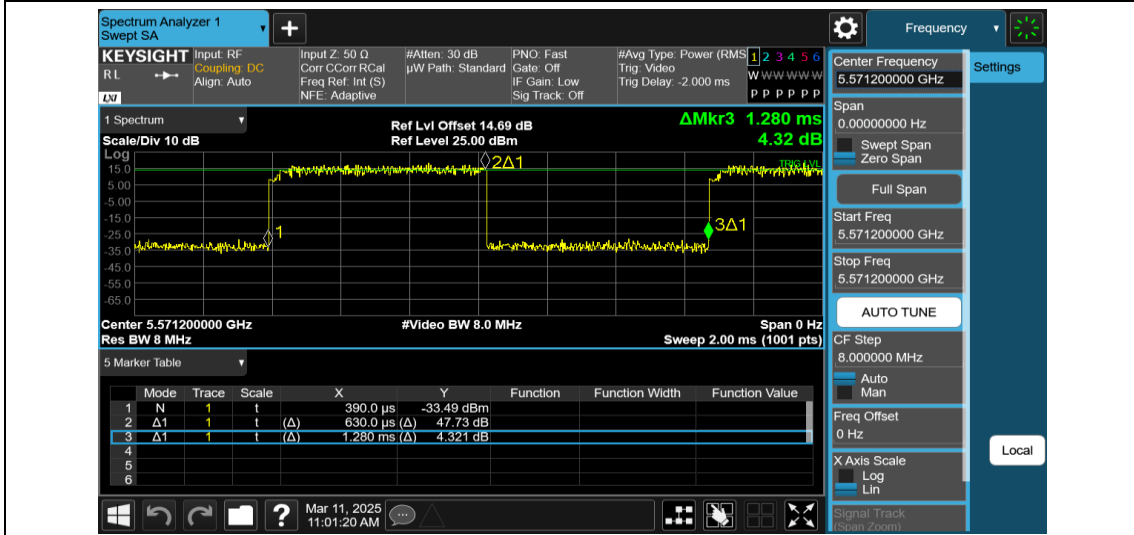

NTNV-11AX20MIMO-Ant2-5500-26Tone-RU0

NTNV-11AX20MIMO-Ant1-5500-52Tone-RU37

NTNV-11AX20MIMO-Ant2-5500-52Tone-RU37

NTNV-11AX20MIMO-Ant2-5500-242Tone-RU61

NTNV-11AX20MIMO-Ant1-5580-26Tone-RU0

NTNV-11AX20MIMO-Ant2-5580-26Tone-RU0

NTNV-11AX20MIMO-Ant1-5700-26Tone-RU0

NTNV-11AX20MIMO-Ant2-5700-26Tone-RU0

NTNV-11AX20MIMO-Ant1-5700-52Tone-RU37

NTVN-11AX20MIMO-Ant2-5700-52Tone-RU37

NTVN-11AX20MIMO-Ant1-5700-106Tone-RU53

NTVN-11AX20MIMO-Ant2-5700-106Tone-RU53