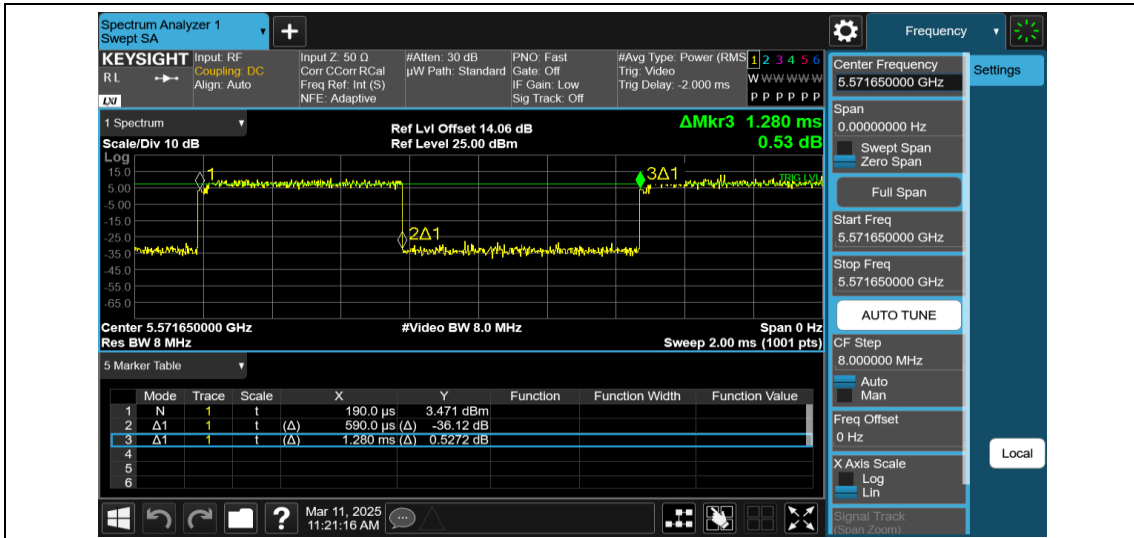

NTNV-11AX20MIMO-Ant2-5500-26Tone-RU0

NTNV-11AX20MIMO-Ant1-5500-52Tone-RU37

NTNV-11AX20MIMO-Ant2-5500-52Tone-RU37

NTNV-11AX20MIMO-Ant2-5500-242Tone-RU61

NTNV-11AX20MIMO-Ant1-5580-26Tone-RU0

NTNV-11AX20MIMO-Ant2-5580-26Tone-RU0

NTNV-11AX20MIMO-Ant1-5700-26Tone-RU0

NTNV-11AX20MIMO-Ant2-5700-26Tone-RU0

NTNV-11AX20MIMO-Ant1-5700-52Tone-RU37

NTVN-11AX20MIMO-Ant2-5700-52Tone-RU37

NTVN-11AX20MIMO-Ant1-5700-106Tone-RU53

NTVN-11AX20MIMO-Ant2-5700-106Tone-RU53