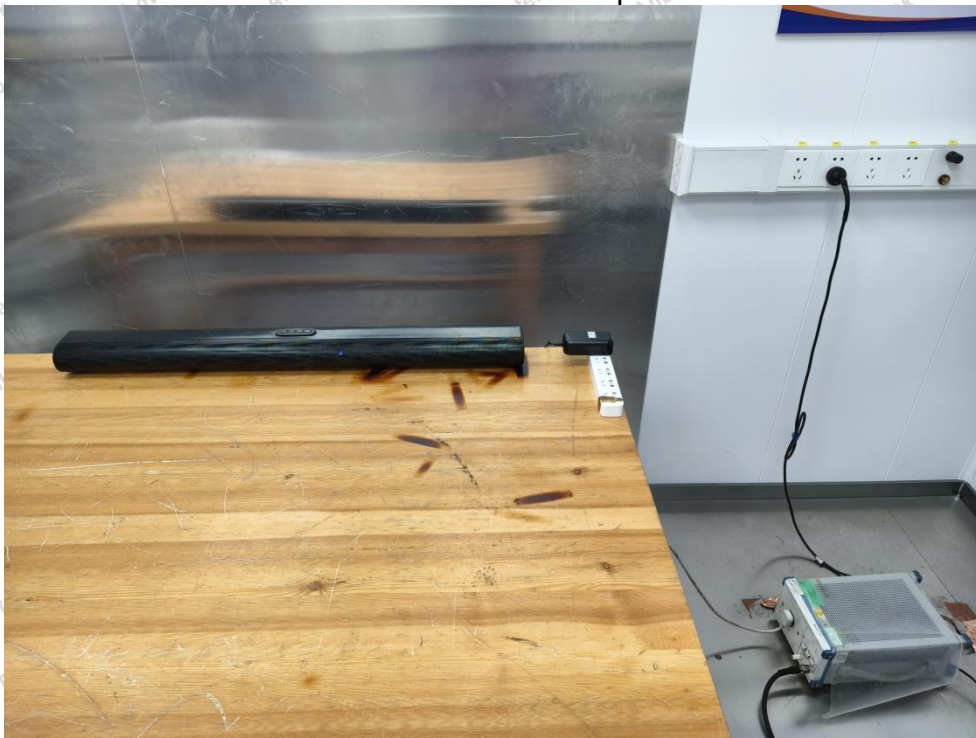

Appendix I -- Test Setup Photograph_RF

Adapter: CW2204000
Conducted Emission at AC power line

Radiation Emission Test (below 1GHz)

Radiation Emission Test (above 1GHz)

Adapter: GKYZC0270220US
Conducted Emission at AC power line