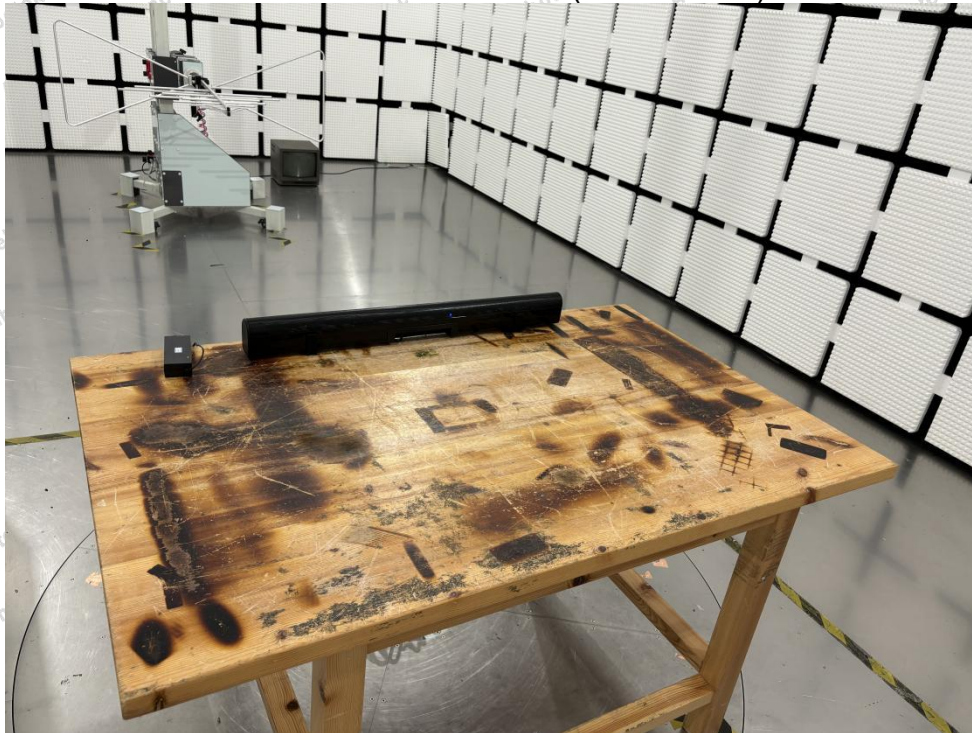

Appendix I -- Test Setup Photograph_RF

Adapter: CW2204000
Conducted Emission at AC power line

Radiation Emission Test (below 1GHz)

Radiation Emission Test (above 1GHz)

Adapter: GKYZC0270220US
Conducted Emission at AC power line