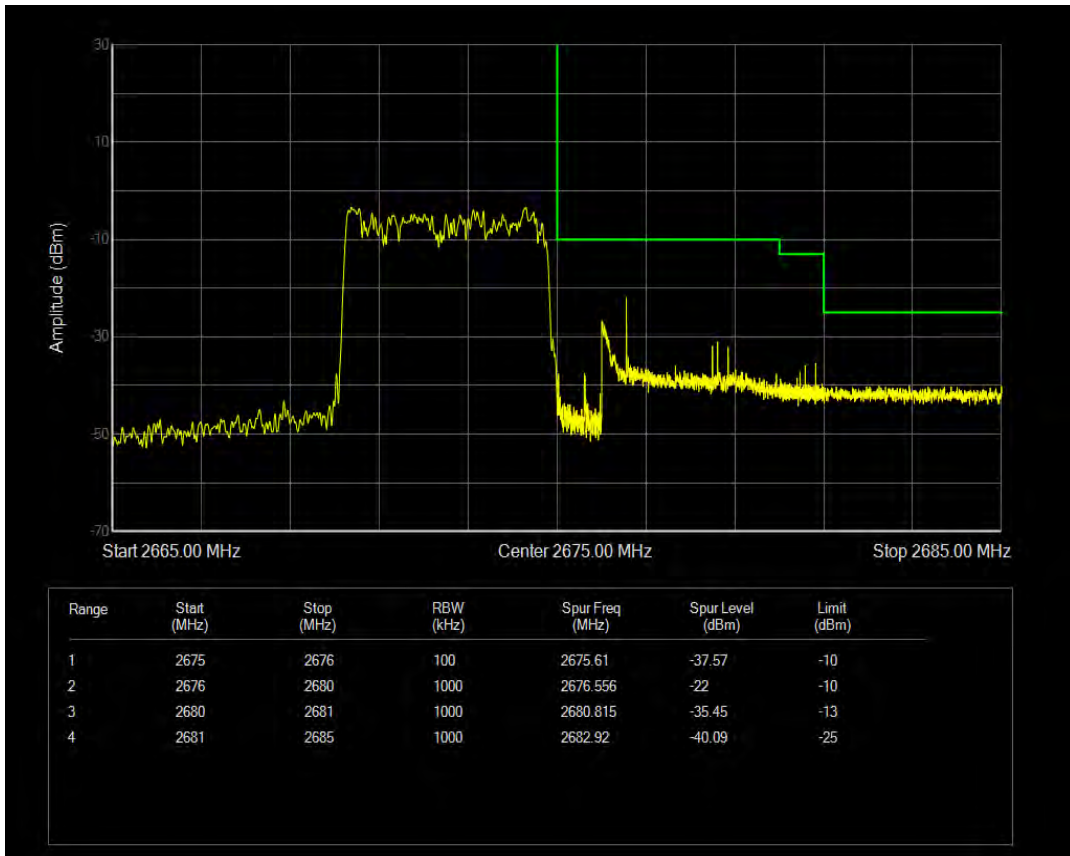

Band41 QPSK BW=5MHz Channel=41415 RB Size=1 Position=#Max