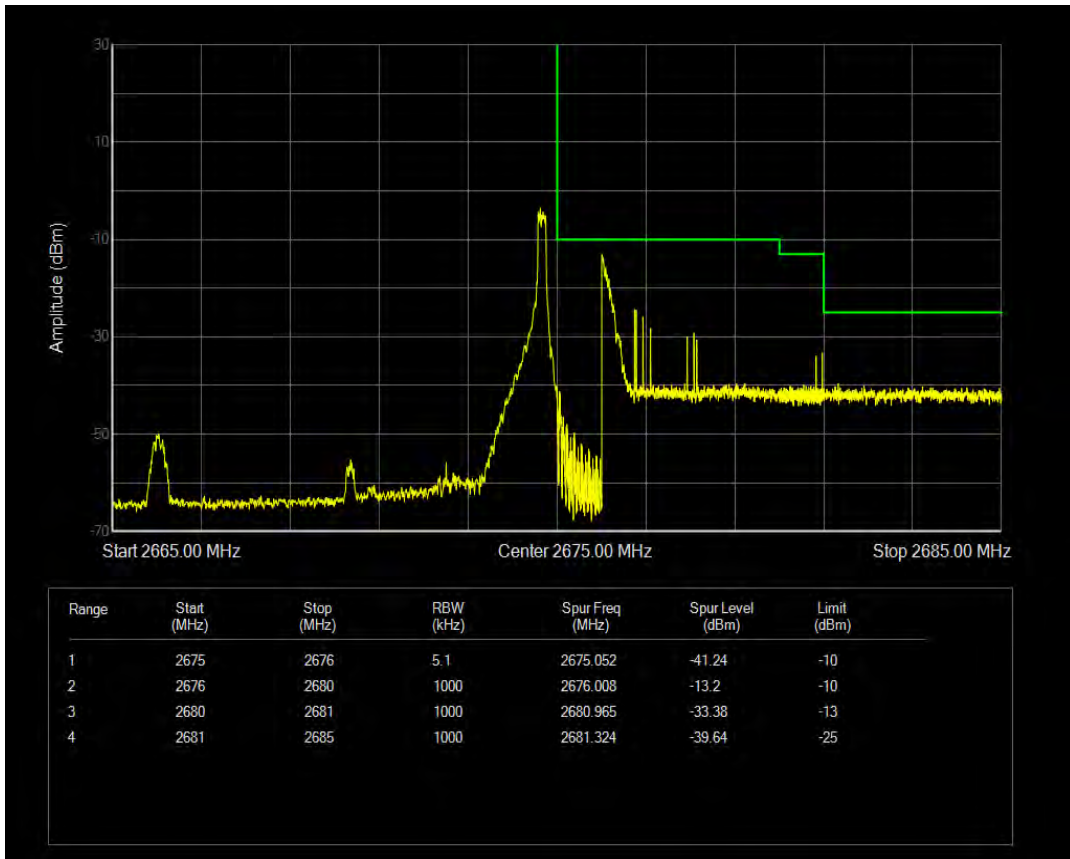

Band41 16QAM BW=5MHz Channel=41415 RB Size=1 Position=#0