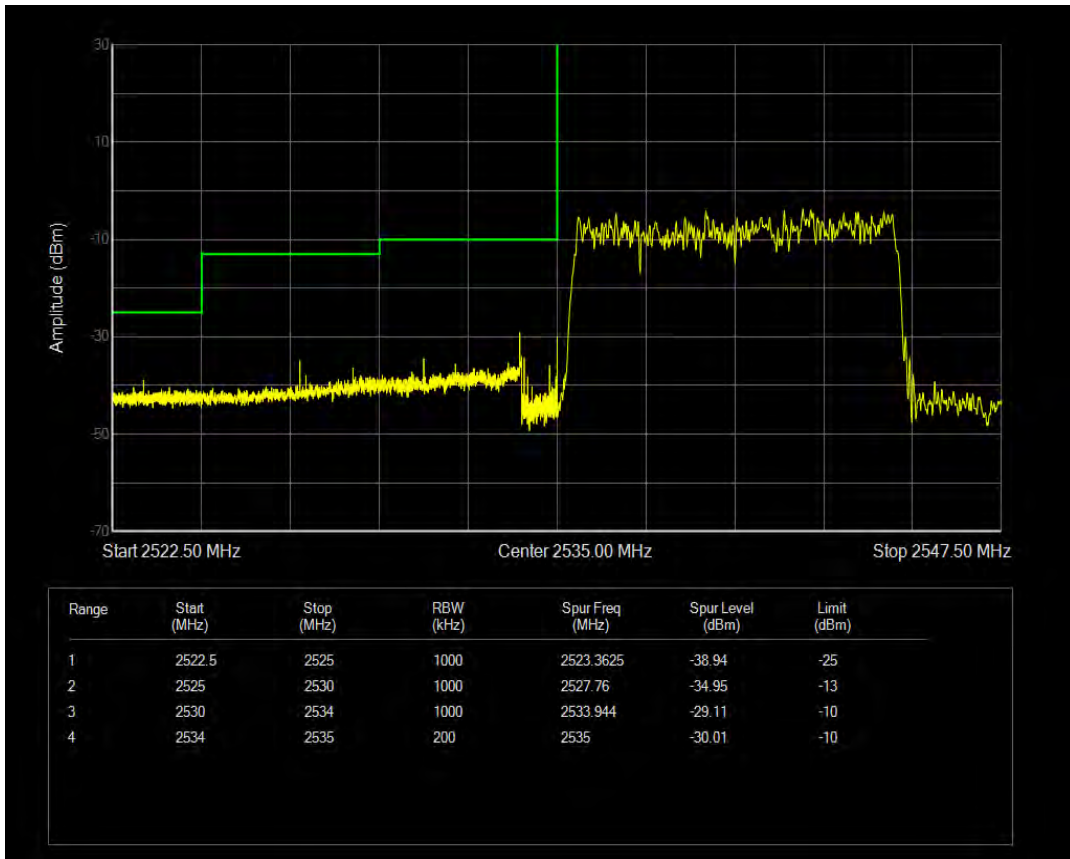

Band41 16QAM BW=10MHz Channel=40090 RB Size=1 Position=#Max