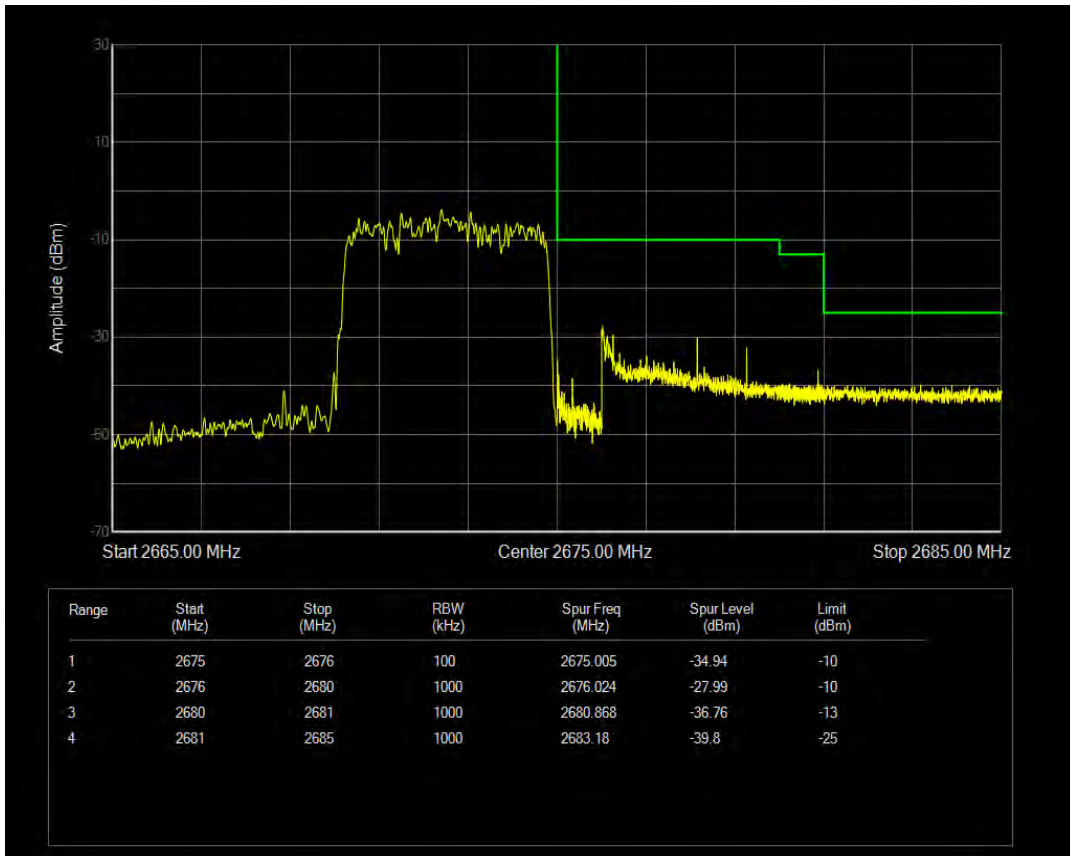

Band41 16QAM BW=5MHz Channel=41415 RB Size=1 Position=#Max

Band41 16QAM BW=5MHz Channel=41415 RB Size=1 Position=#0

Band41 16QAM BW=5MHz Channel=40065 RB Size=25 Position=#0

Band41 16QAM BW=5MHz Channel=41415 RB Size=25 Position=#0