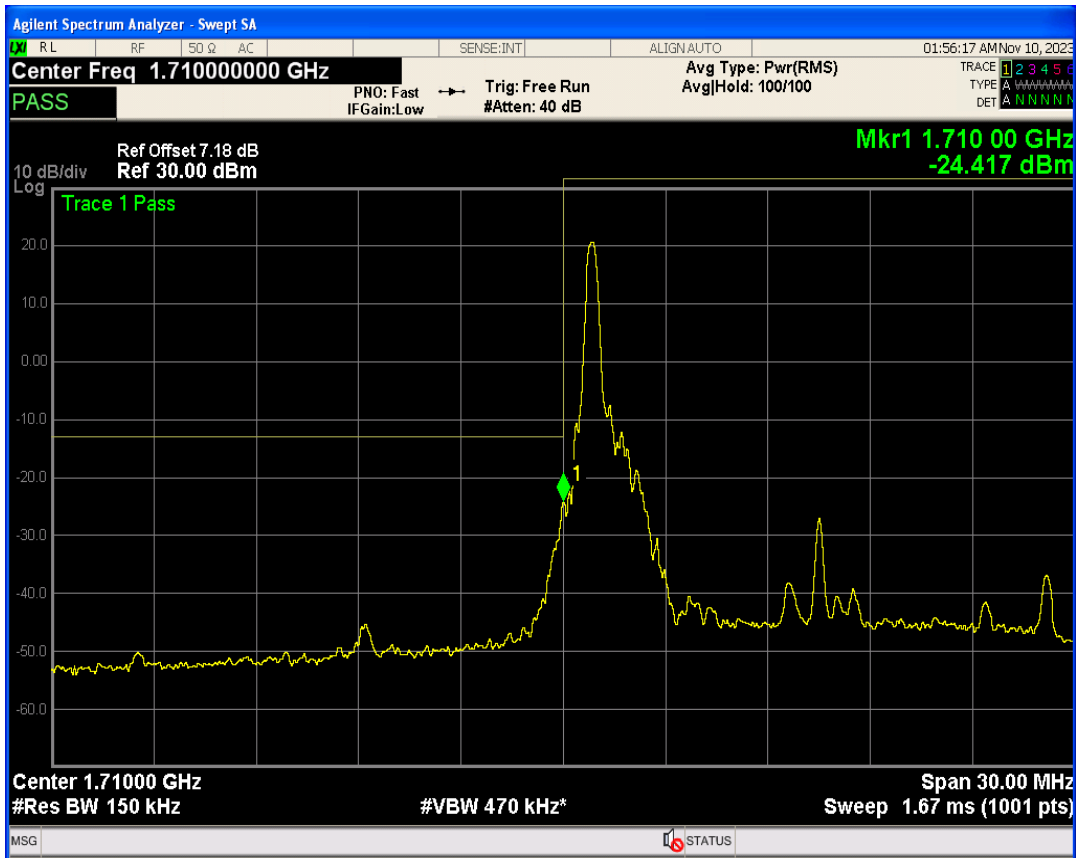

Band4 QPSK BW=15MHz Channel=20025 RB Size=1 Position=#0

Band4 QPSK BW=15MHz Channel=20025 RB Size=1 Position=#Max

Band4 QPSK BW=15MHz Channel=20025 RB Size=75 Position=#0

Band4 16QAM BW=15MHz Channel=20025 RB Size=1 Position=#0

Band4 16QAM BW=15MHz Channel=20025 RB Size=1 Position=#Max

Band4 16QAM BW=15MHz Channel=20025 RB Size=75 Position=#0

Band4 QPSK BW=15MHz Channel=20325 RB Size=1 Position=#0

Band4 QPSK BW=15MHz Channel=20325 RB Size=1 Position=#Max