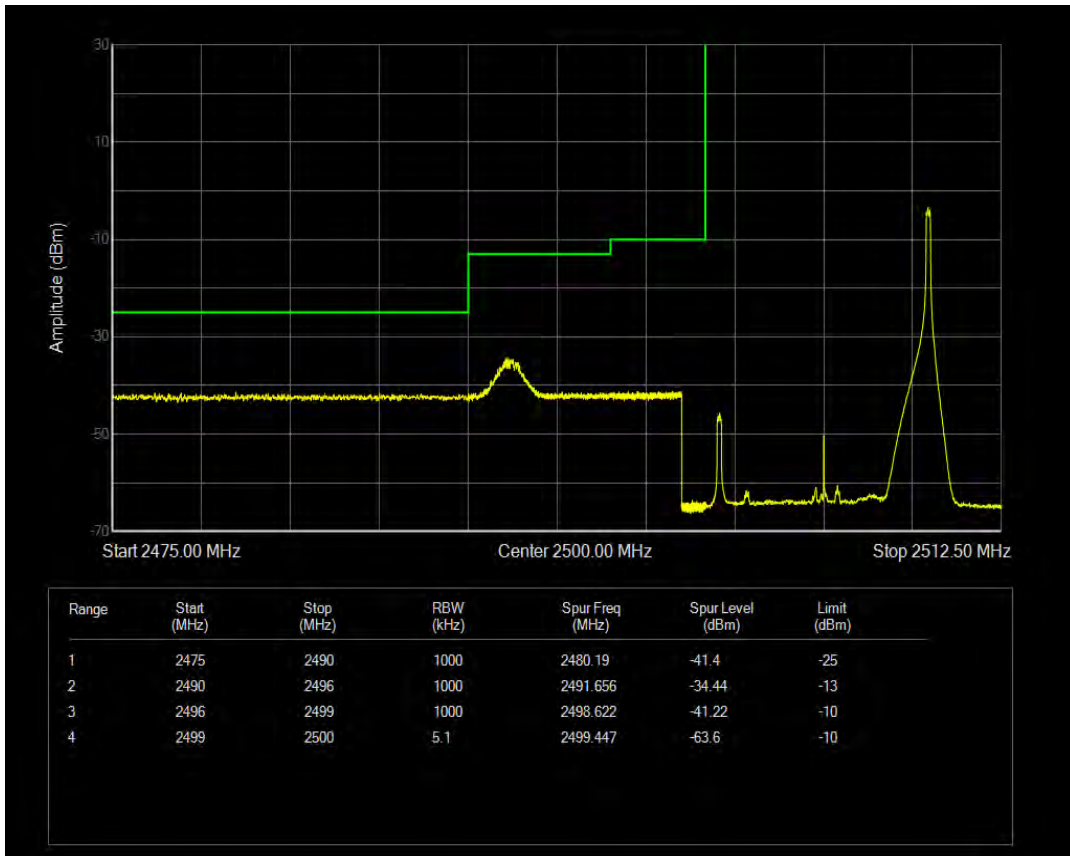

Band7 QPSK BW=5MHz Channel=21425 RB Size=25 Position=#0

Band7 16QAM BW=5MHz Channel=21425 RB Size=1 Position=#0

Band7 16QAM BW=5MHz Channel=21425 RB Size=1 Position=#Max

Band7 16QAM BW=5MHz Channel=21425 RB Size=25 Position=#0

Band7 QPSK BW=10MHz Channel=20800 RB Size=1 Position=#0

Band7 QPSK BW=10MHz Channel=20800 RB Size=50 Position=#0

Band7 QPSK BW=10MHz Channel=20800 RB Size=1 Position=#Max

Band7 16QAM BW=10MHz Channel=20800 RB Size=1 Position=#0

Band7 16QAM BW=10MHz Channel=20800 RB Size=1 Position=#Max

Band7 16QAM BW=10MHz Channel=20800 RB Size=50 Position=#0

Band7 QPSK BW=10MHz Channel=21400 RB Size=1 Position=#Max

Band7 QPSK BW=10MHz Channel=21400 RB Size=1 Position=#0