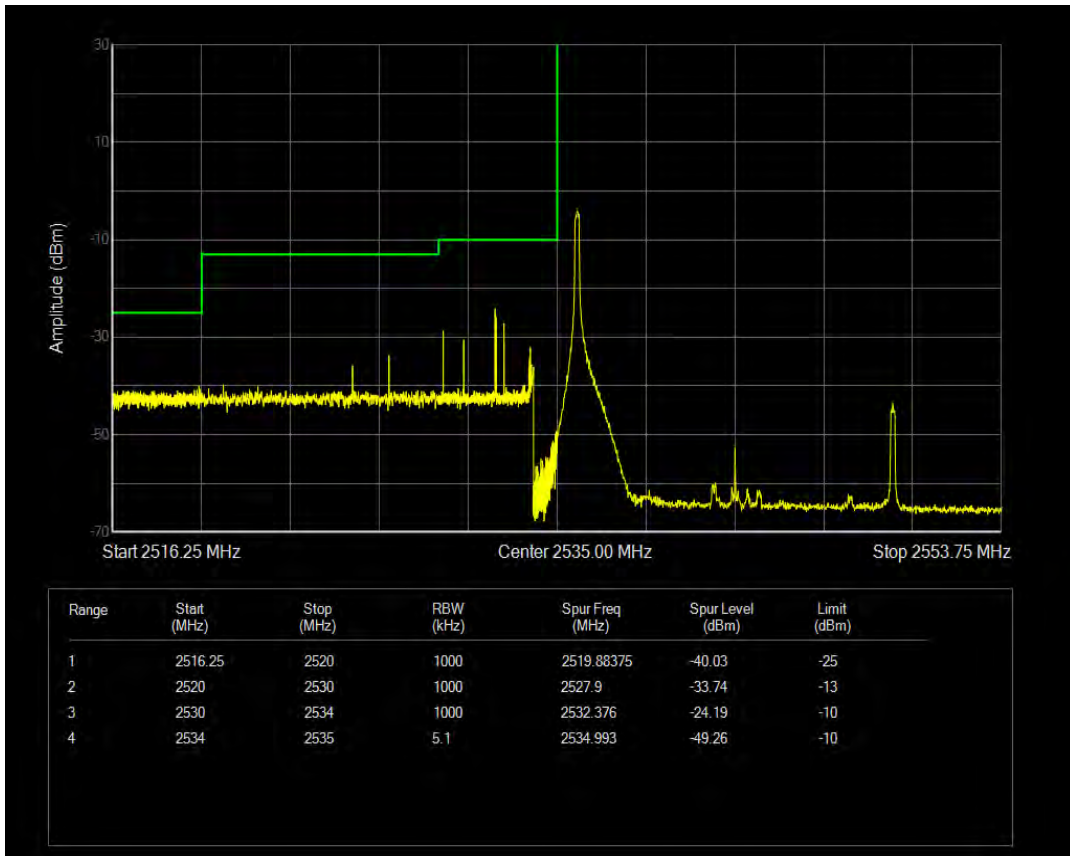

Band41 QPSK BW=15MHz Channel=41365 RB Size=1 Position=#0