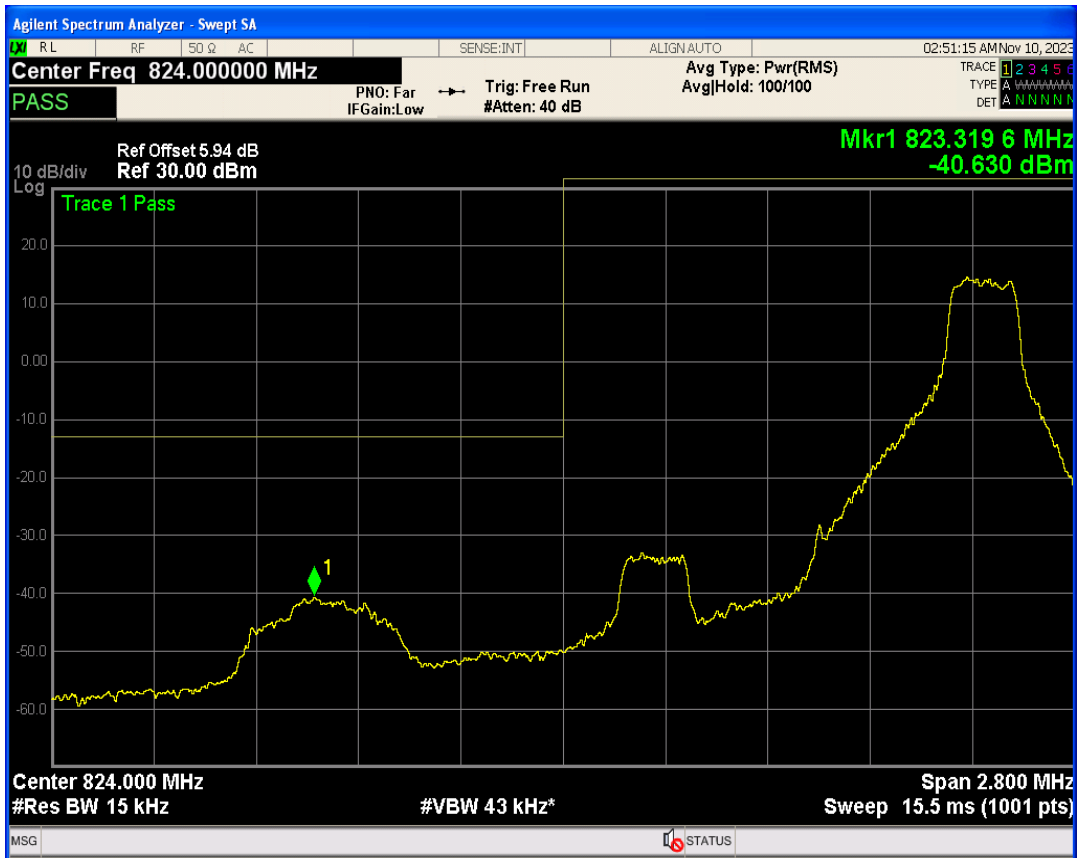

Band5 QPSK BW=1.4MHz Channel=20407 RB Size=6 Position=#0

Band5 QPSK BW=1.4MHz Channel=20407 RB Size=1 Position=#Max