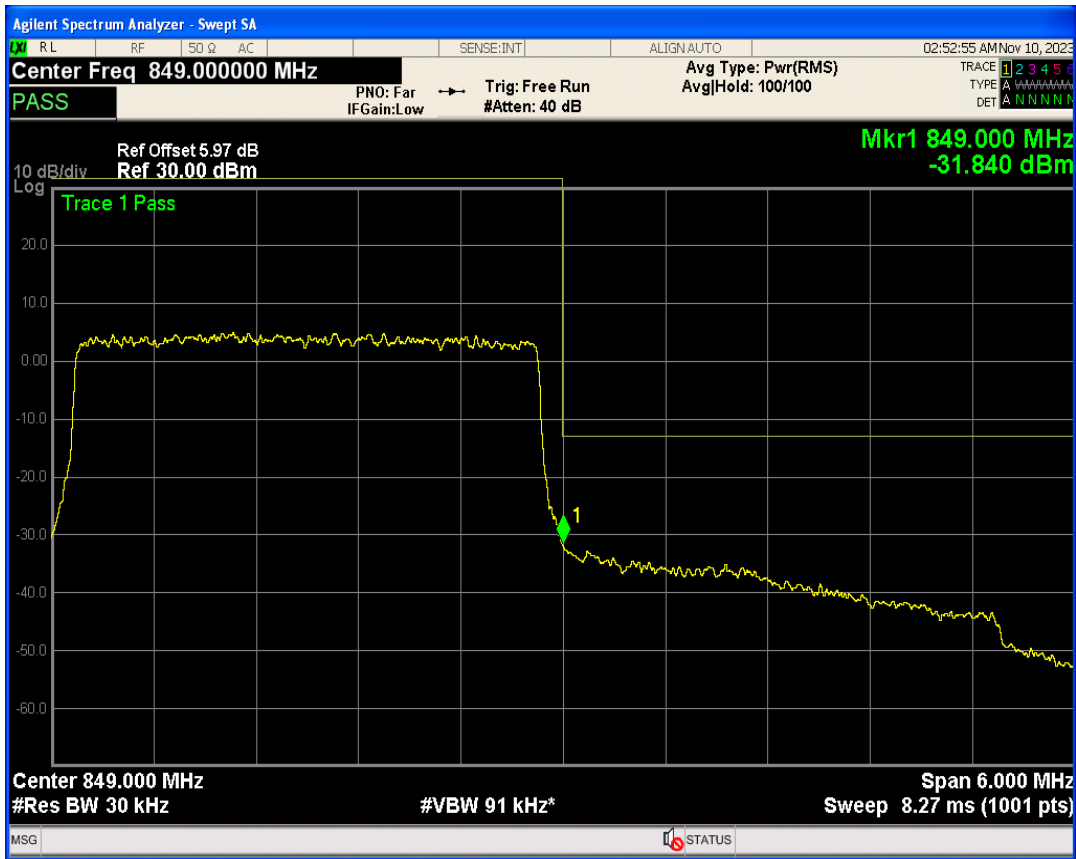

Band5 16QAM BW=3MHz Channel=20635 RB Size=1 Position=#0