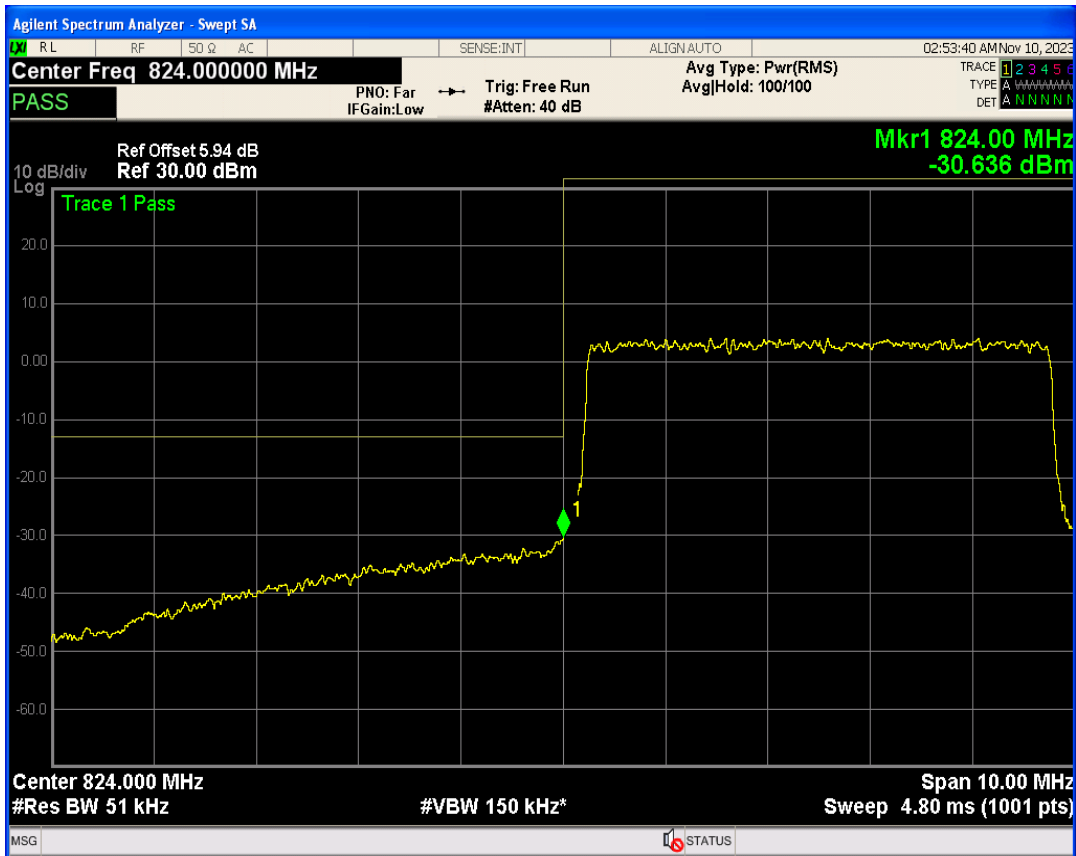

Band5 16QAM BW=5MHz Channel=20425 RB Size=25 Position=#0