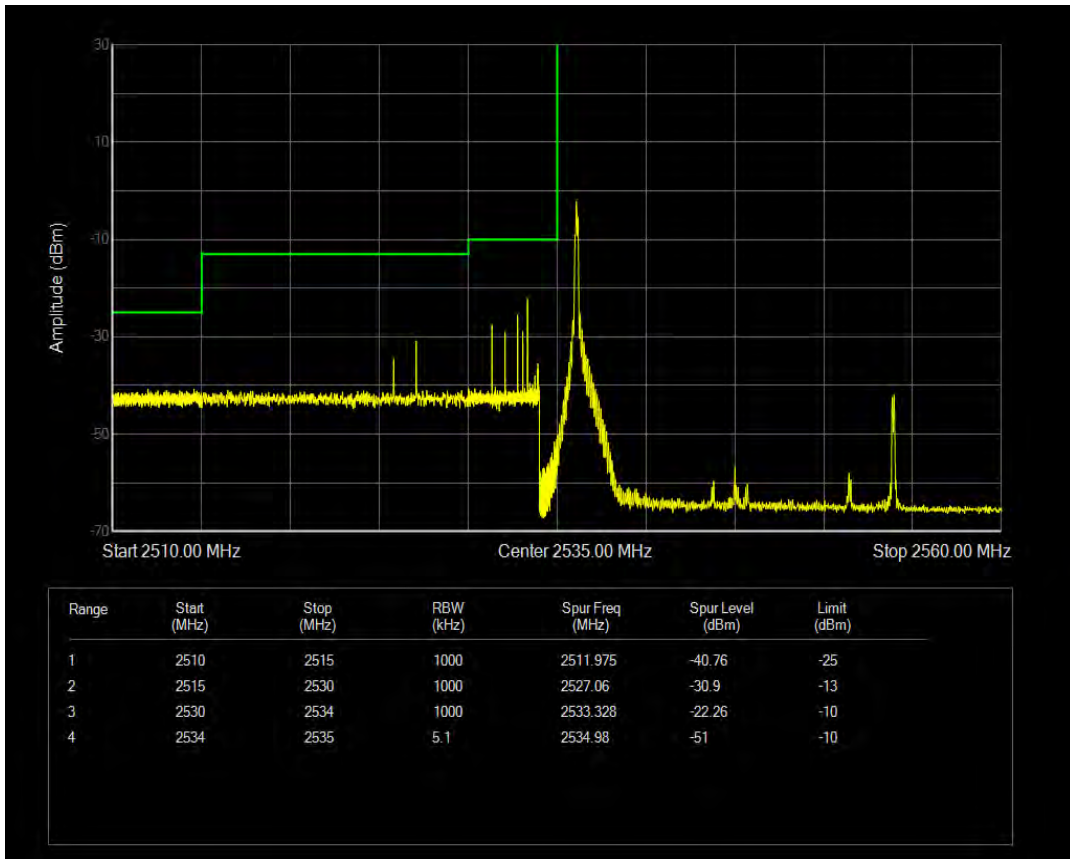

Band41 16QAM BW=20MHz Channel=41340 RB Size=1 Position=#0