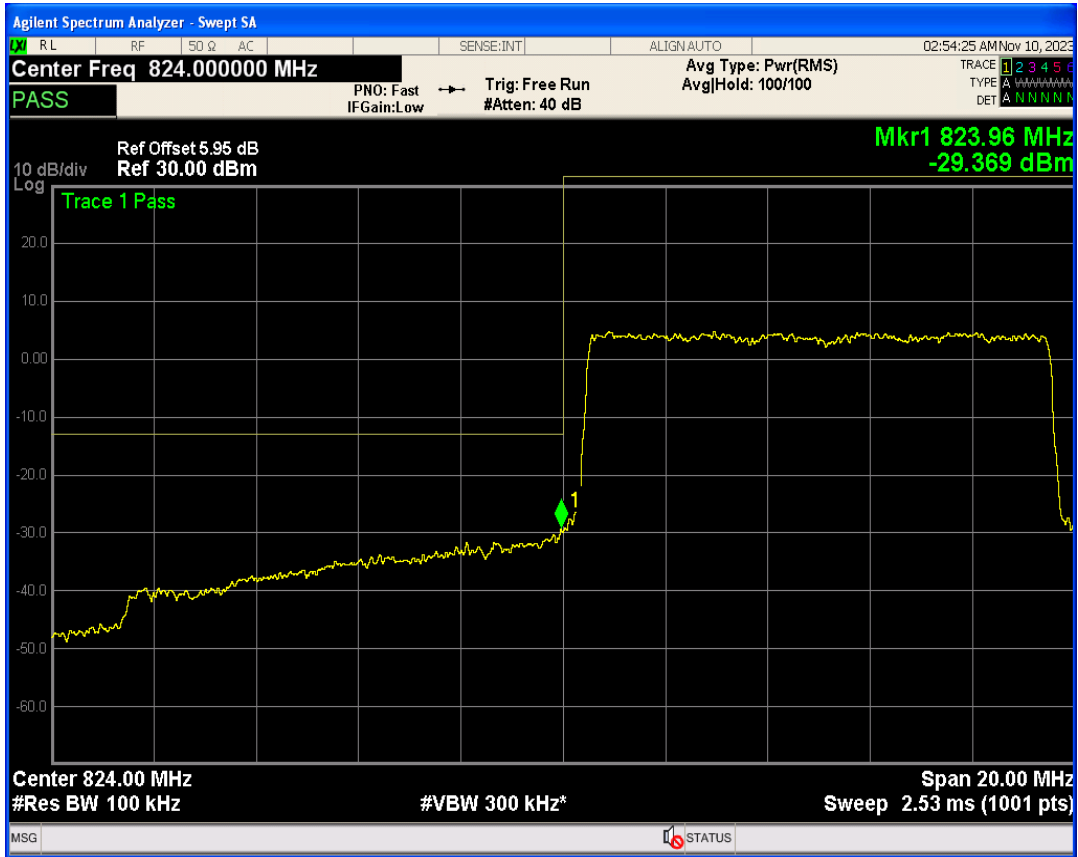

Band5 16QAM BW=10MHz Channel=20450 RB Size=1 Position=#0