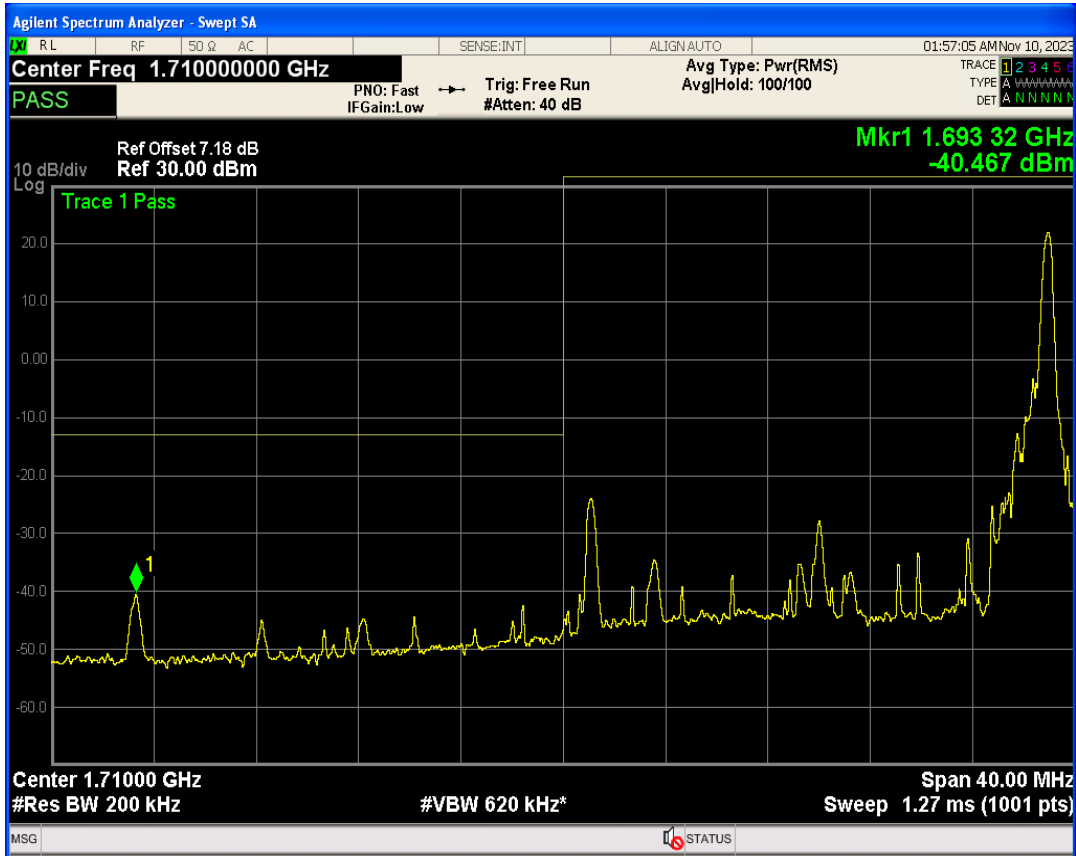

Band4 QPSK BW=15MHz Channel=20325 RB Size=75 Position=#0

Band4 16QAM BW=15MHz Channel=20325 RB Size=1 Position=#0

Band4 16QAM BW=15MHz Channel=20325 RB Size=1 Position=#Max

Band4 16QAM BW=15MHz Channel=20325 RB Size=75 Position=#0

Band4 QPSK BW=20MHz Channel=20050 RB Size=1 Position=#0

Band4 QPSK BW=20MHz Channel=20050 RB Size=1 Position=#Max

Band4 QPSK BW=20MHz Channel=20050 RB Size=100 Position=#0

Band4 16QAM BW=20MHz Channel=20050 RB Size=1 Position=#Max