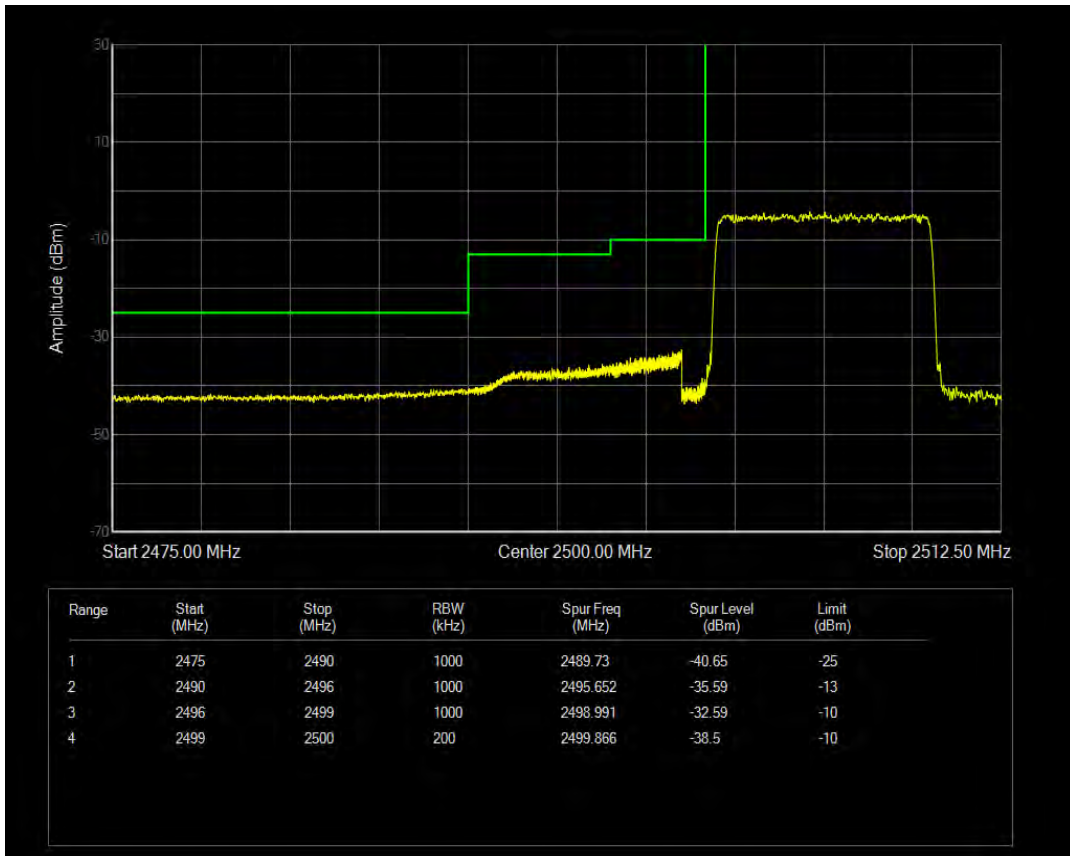

Band7 QPSK BW=5MHz Channel=21425 RB Size=25 Position=#0

Band7 16QAM BW=5MHz Channel=21425 RB Size=1 Position=#0

Band7 16QAM BW=5MHz Channel=21425 RB Size=1 Position=#Max

Band7 16QAM BW=5MHz Channel=21425 RB Size=25 Position=#0

Band7 QPSK BW=10MHz Channel=20800 RB Size=1 Position=#0

Band7 QPSK BW=10MHz Channel=20800 RB Size=50 Position=#0

Band7 QPSK BW=10MHz Channel=20800 RB Size=1 Position=#Max

Band7 16QAM BW=10MHz Channel=20800 RB Size=1 Position=#0