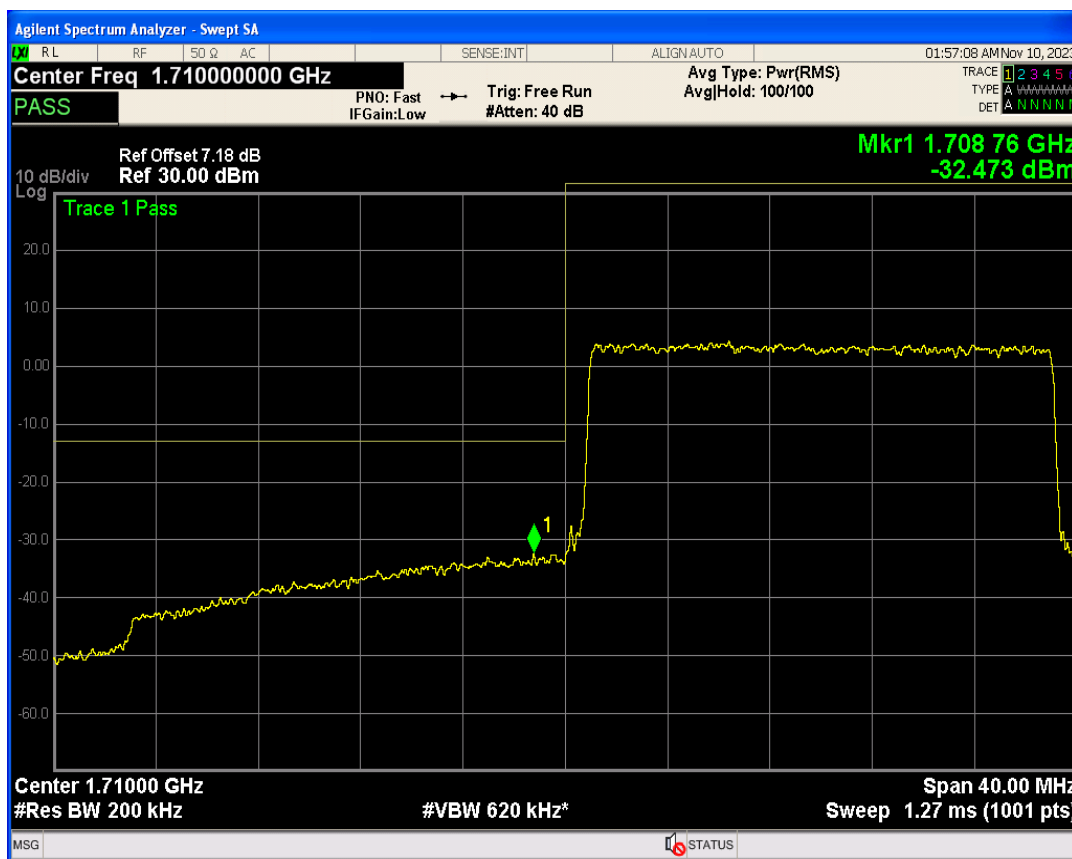

Band4 QPSK BW=15MHz Channel=20325 RB Size=75 Position=#0

Band4 16QAM BW=15MHz Channel=20325 RB Size=1 Position=#0

Band4 16QAM BW=15MHz Channel=20325 RB Size=1 Position=#Max

Band4 16QAM BW=15MHz Channel=20325 RB Size=75 Position=#0

Band4 QPSK BW=20MHz Channel=20050 RB Size=1 Position=#0

Band4 QPSK BW=20MHz Channel=20050 RB Size=1 Position=#Max

Band4 QPSK BW=20MHz Channel=20050 RB Size=100 Position=#0

Band4 16QAM BW=20MHz Channel=20050 RB Size=1 Position=#Max