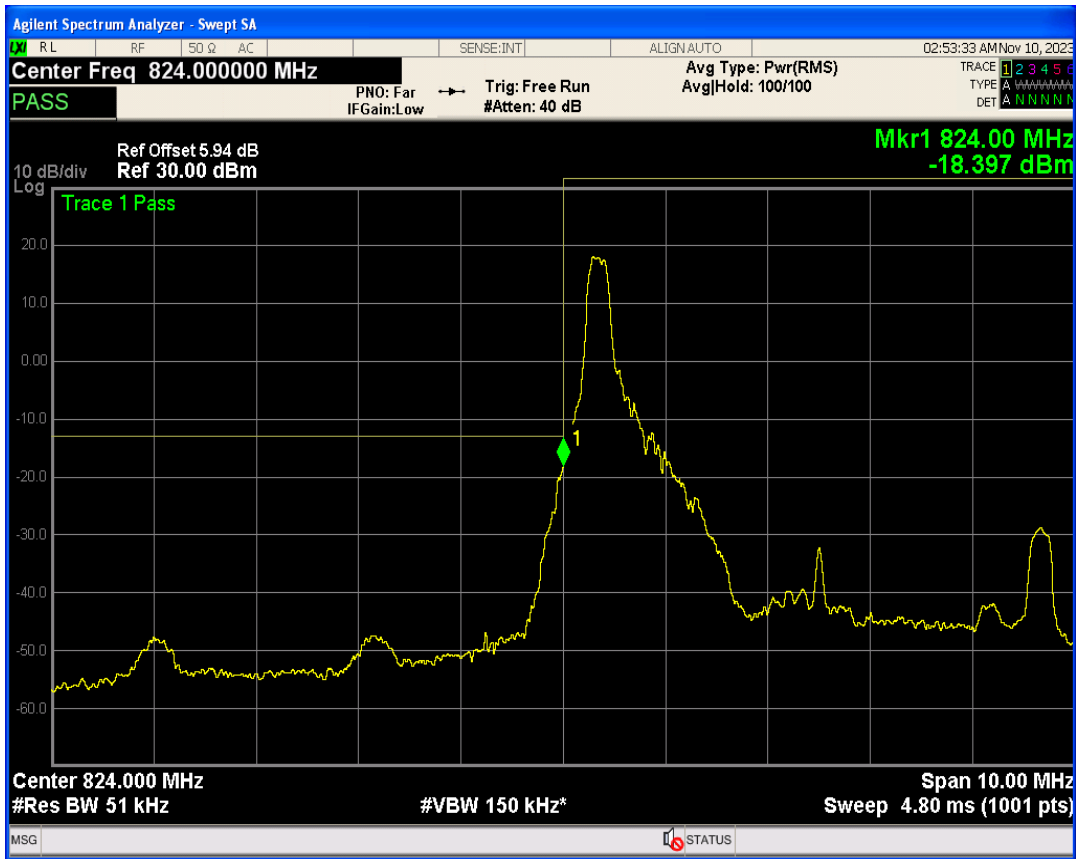

Band5 16QAM BW=5MHz Channel=20425 RB Size=1 Position=#0