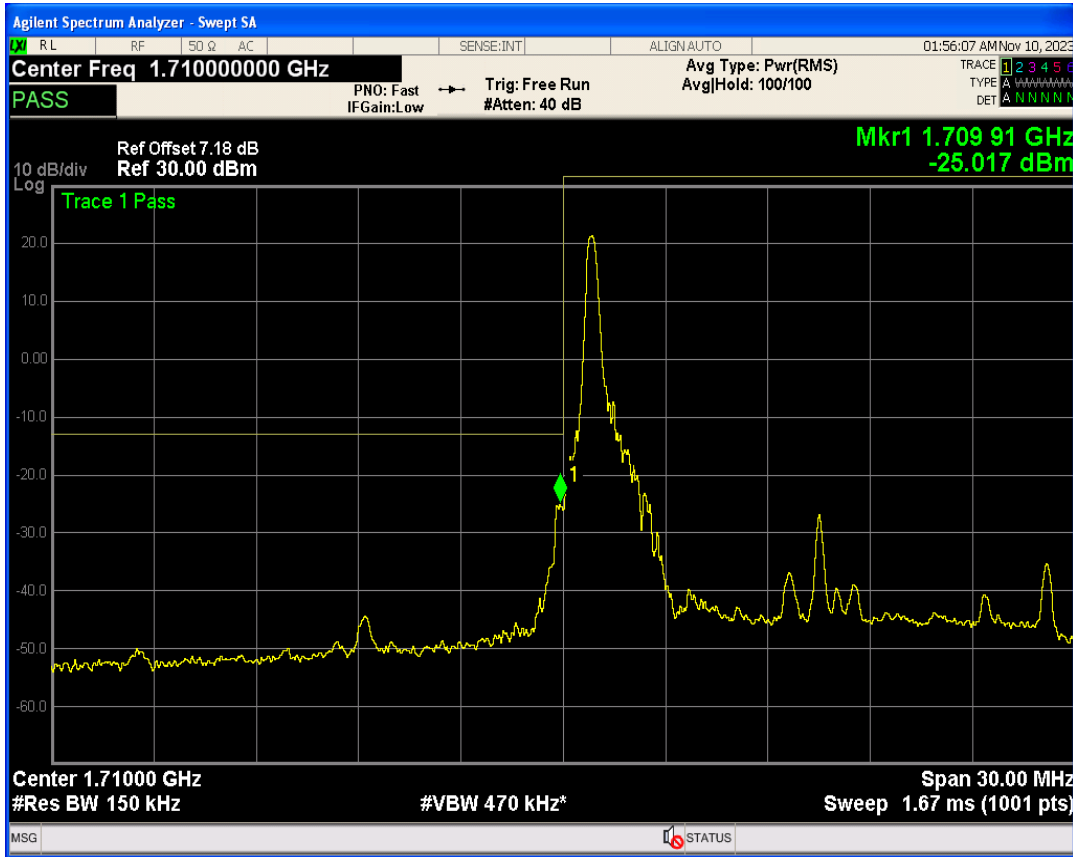

Band4 QPSK BW=15MHz Channel=20025 RB Size=1 Position=#0

Band4 QPSK BW=15MHz Channel=20025 RB Size=1 Position=#Max

Band4 QPSK BW=15MHz Channel=20025 RB Size=75 Position=#0

Band4 16QAM BW=15MHz Channel=20025 RB Size=1 Position=#0

Band4 16QAM BW=15MHz Channel=20025 RB Size=1 Position=#Max

Band4 16QAM BW=15MHz Channel=20025 RB Size=75 Position=#0

Band4 QPSK BW=15MHz Channel=20325 RB Size=1 Position=#0

Band4 QPSK BW=15MHz Channel=20325 RB Size=1 Position=#Max