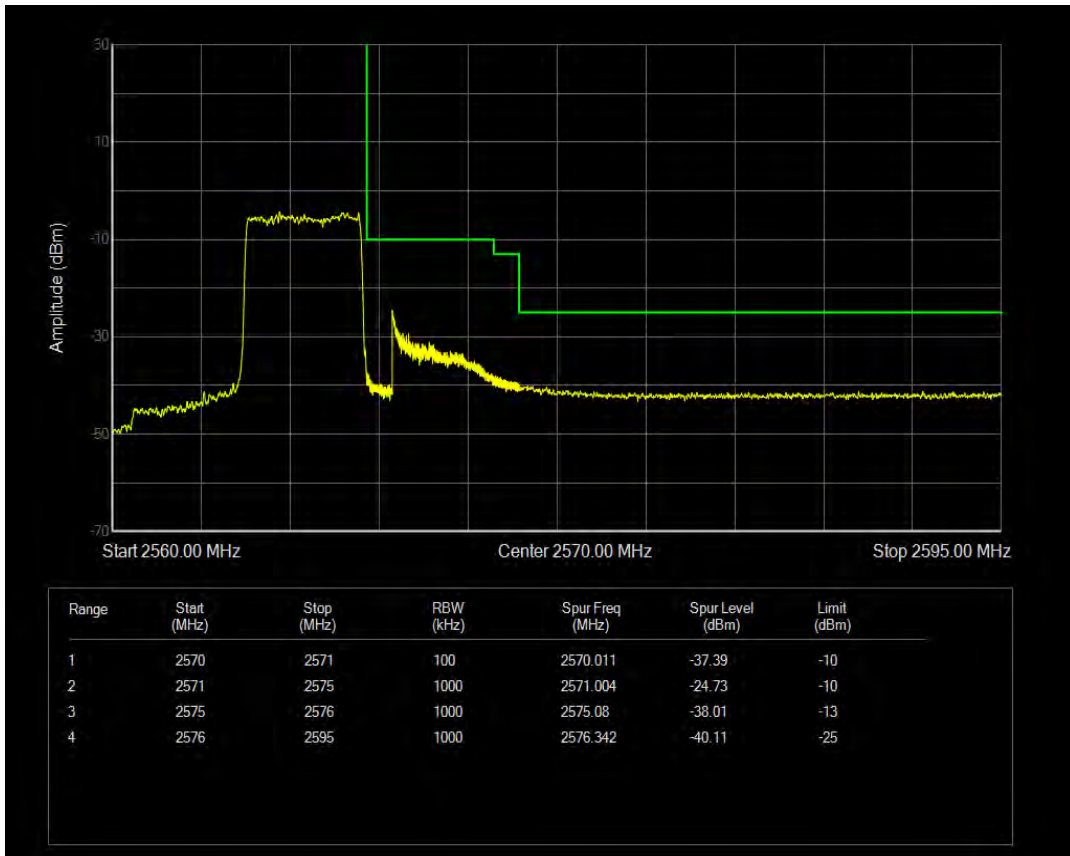

Band7 16QAM BW=5MHz Channel=20775 RB Size=1 Position=#Max

Band7 16QAM BW=5MHz Channel=20775 RB Size=25 Position=#0

Band7 QPSK BW=5MHz Channel=21425 RB Size=1 Position=#0

Band7 QPSK BW=5MHz Channel=21425 RB Size=1 Position=#Max

Band7 QPSK BW=5MHz Channel=21425 RB Size=25 Position=#0

Band7 16QAM BW=5MHz Channel=21425 RB Size=1 Position=#0

Band7 16QAM BW=5MHz Channel=21425 RB Size=1 Position=#Max

Band7 16QAM BW=5MHz Channel=21425 RB Size=25 Position=#0