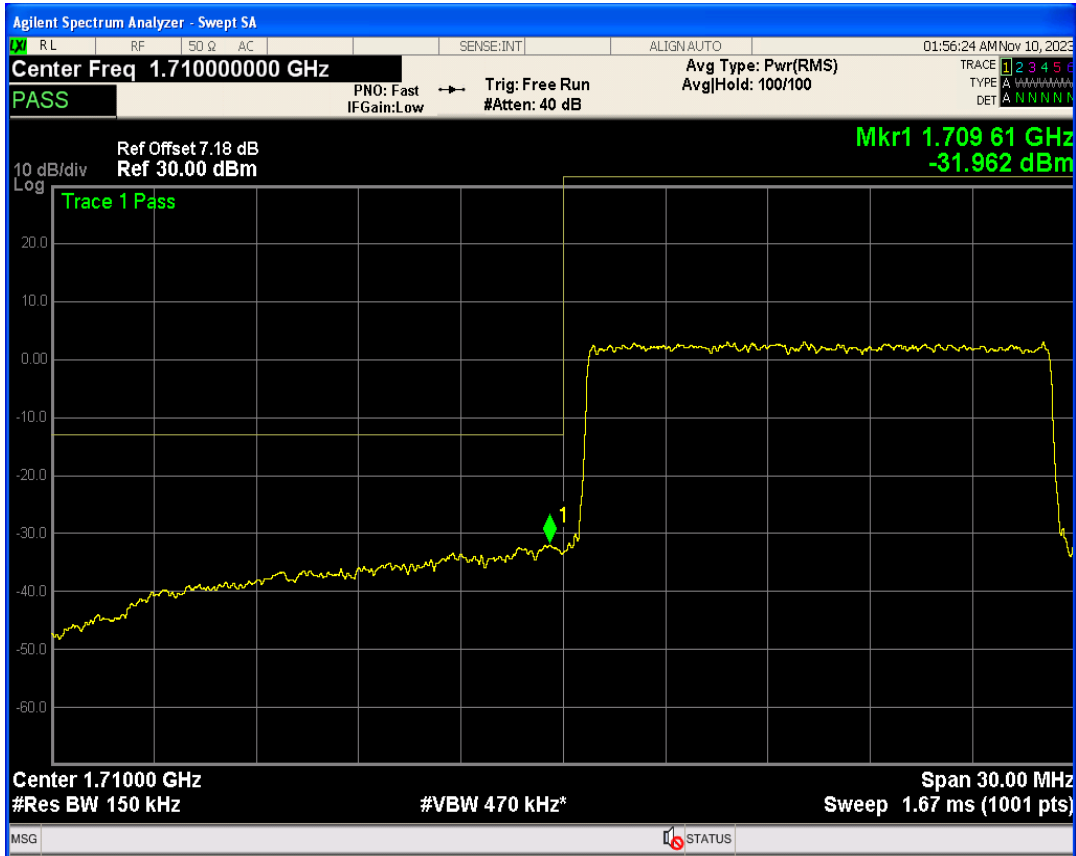

Band4 QPSK BW=15MHz Channel=20025 RB Size=1 Position=#0

Band4 QPSK BW=15MHz Channel=20025 RB Size=1 Position=#Max

Band4 QPSK BW=15MHz Channel=20025 RB Size=75 Position=#0

Band4 16QAM BW=15MHz Channel=20025 RB Size=1 Position=#0

Band4 16QAM BW=15MHz Channel=20025 RB Size=1 Position=#Max

Band4 16QAM BW=15MHz Channel=20025 RB Size=75 Position=#0

Band4 QPSK BW=15MHz Channel=20325 RB Size=1 Position=#0

Band4 QPSK BW=15MHz Channel=20325 RB Size=1 Position=#Max