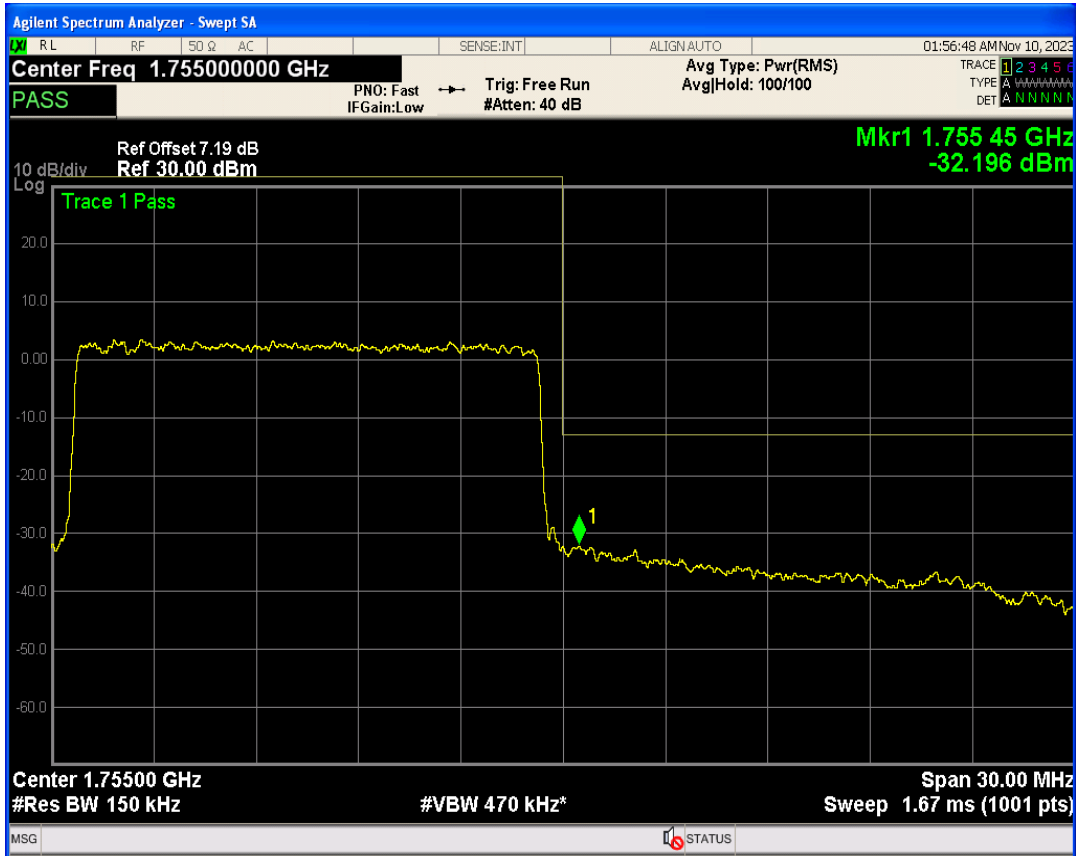

Band4 QPSK BW=15MHz Channel=20325 RB Size=75 Position=#0

Band4 16QAM BW=15MHz Channel=20325 RB Size=1 Position=#0

Band4 16QAM BW=15MHz Channel=20325 RB Size=1 Position=#Max

Band4 16QAM BW=15MHz Channel=20325 RB Size=75 Position=#0

Band4 QPSK BW=20MHz Channel=20050 RB Size=1 Position=#0

Band4 QPSK BW=20MHz Channel=20050 RB Size=1 Position=#Max

Band4 QPSK BW=20MHz Channel=20050 RB Size=100 Position=#0

Band4 16QAM BW=20MHz Channel=20050 RB Size=1 Position=#Max