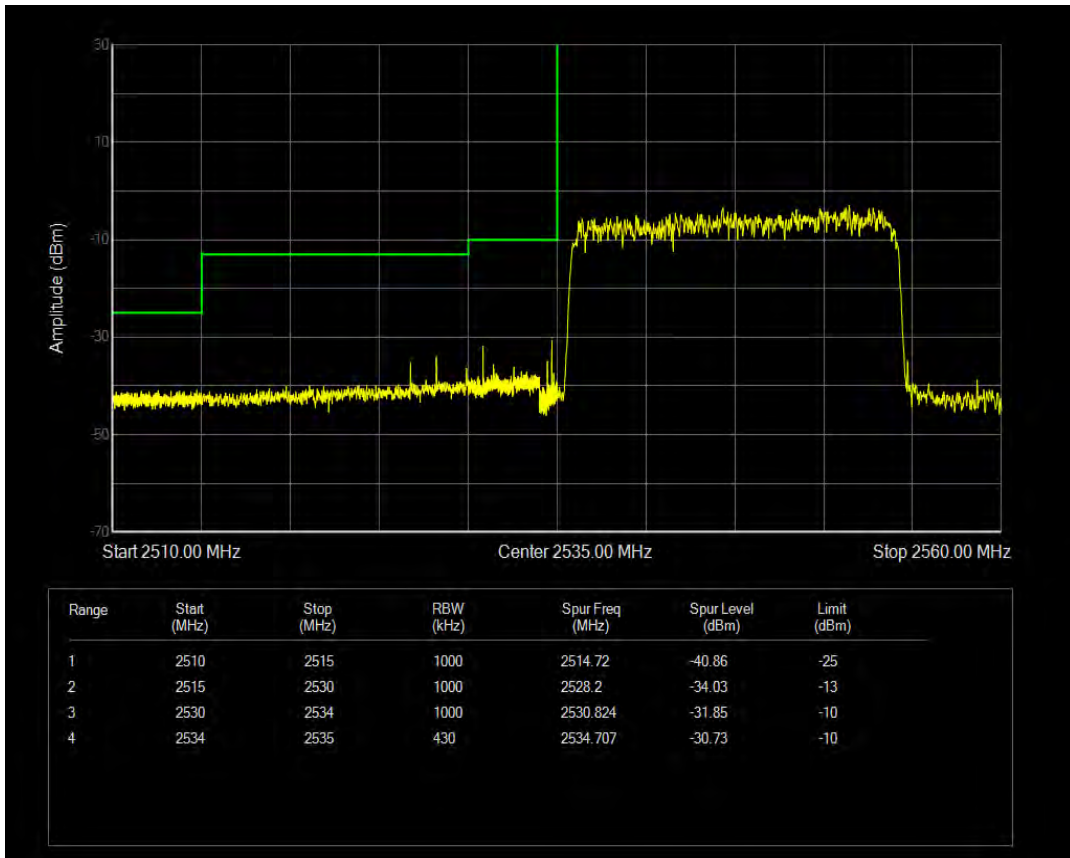

Band41 QPSK BW=10MHz Channel=41390 RB Size=50 Position=#0