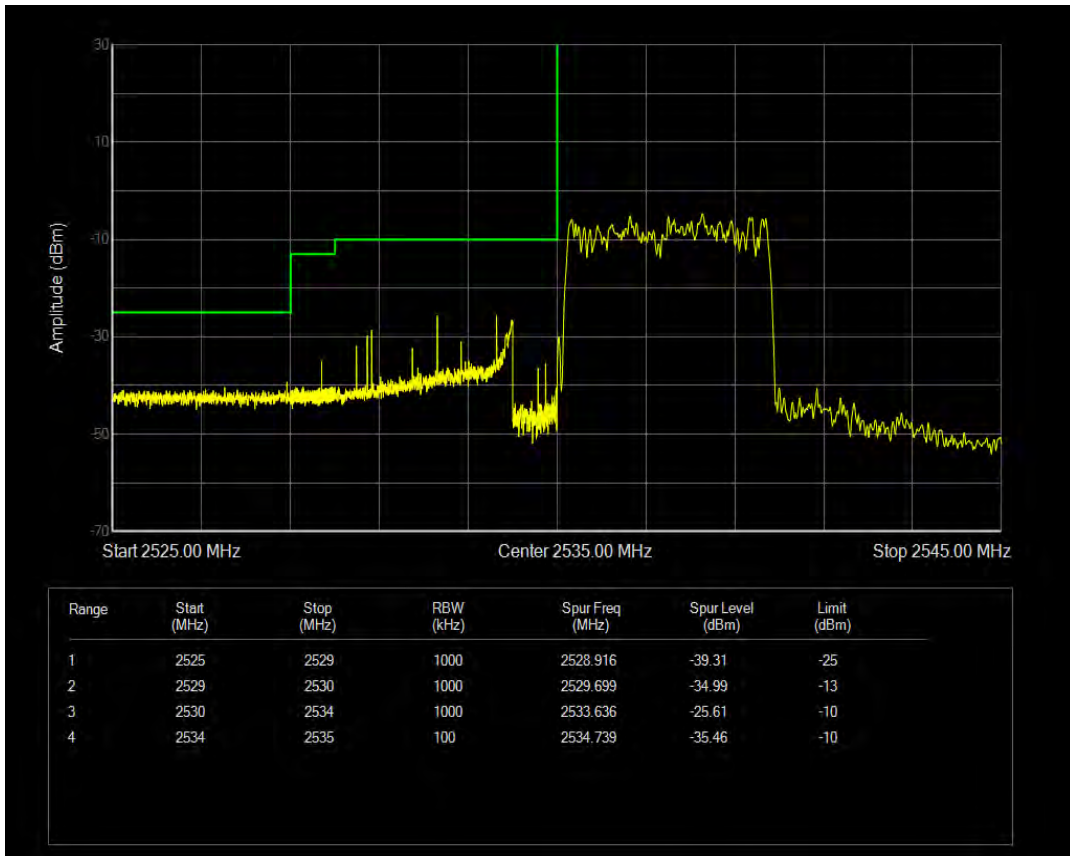

Band41 16QAM BW=5MHz Channel=41415 RB Size=25 Position=#0