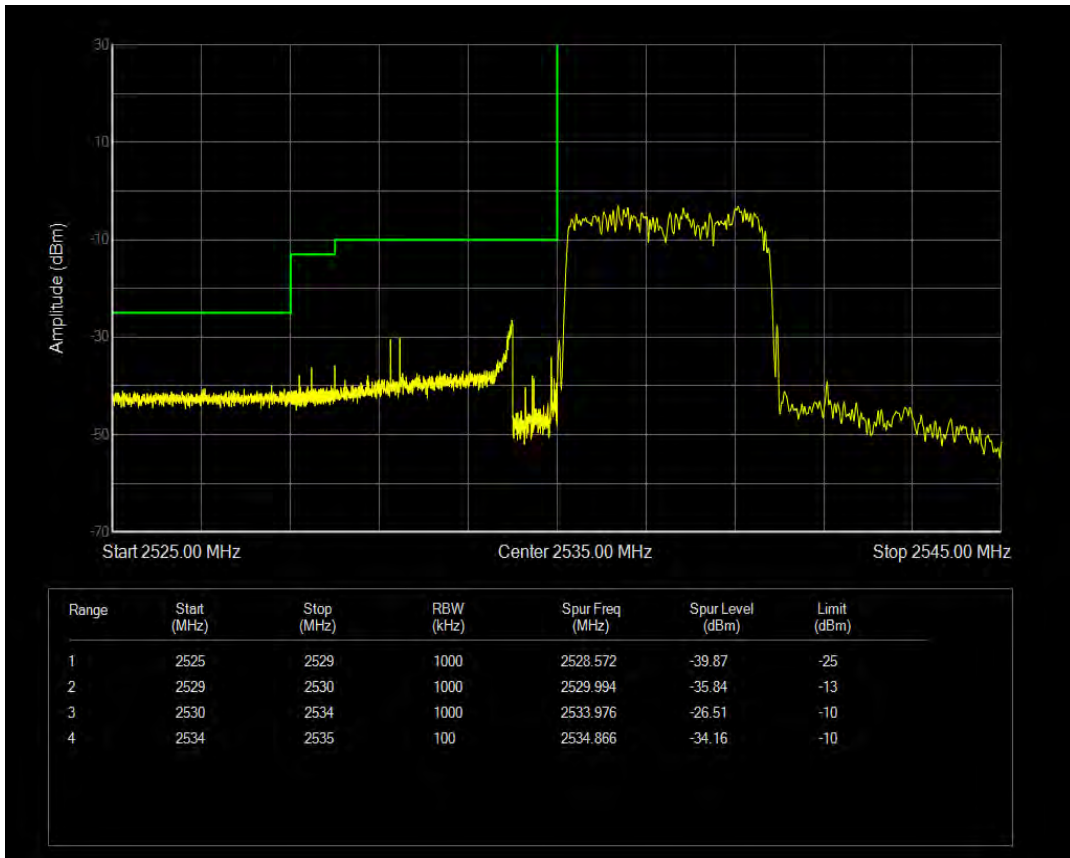

Band41 QPSK BW=5MHz Channel=41415 RB Size=1 Position=#0