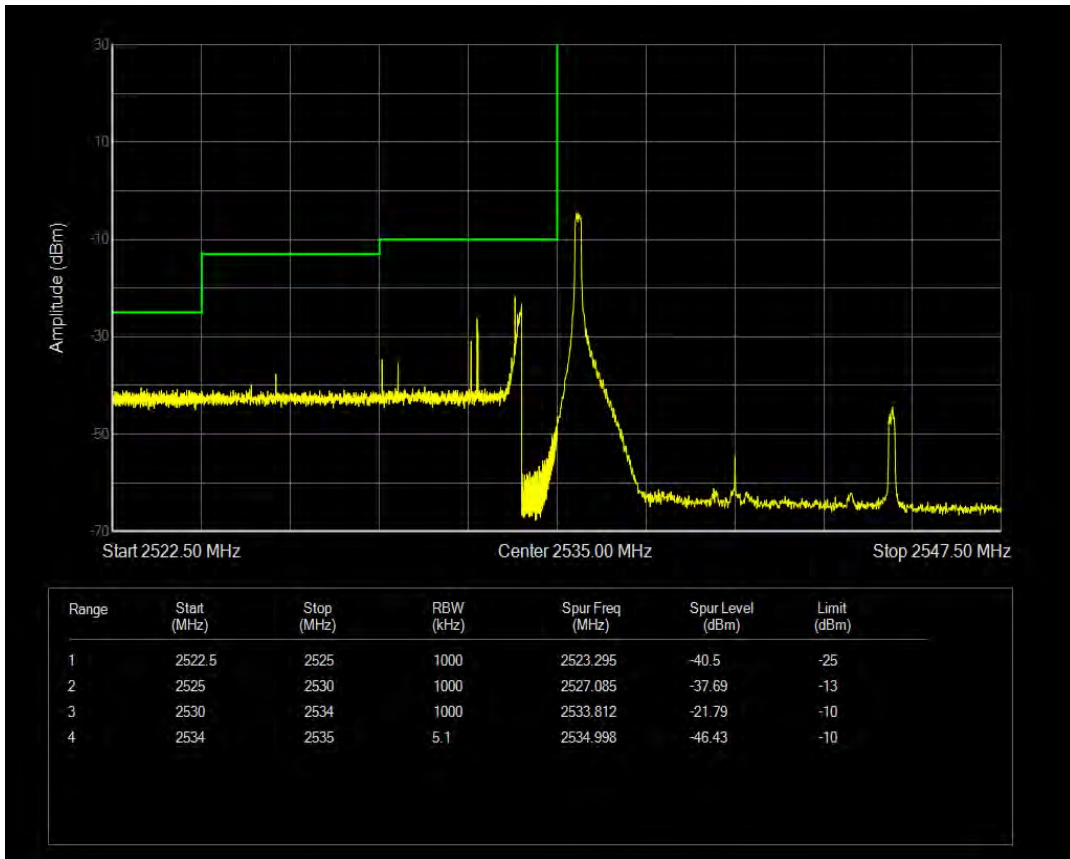

Band41 16QAM BW=10MHz Channel=41390 RB Size=50 Position=#0