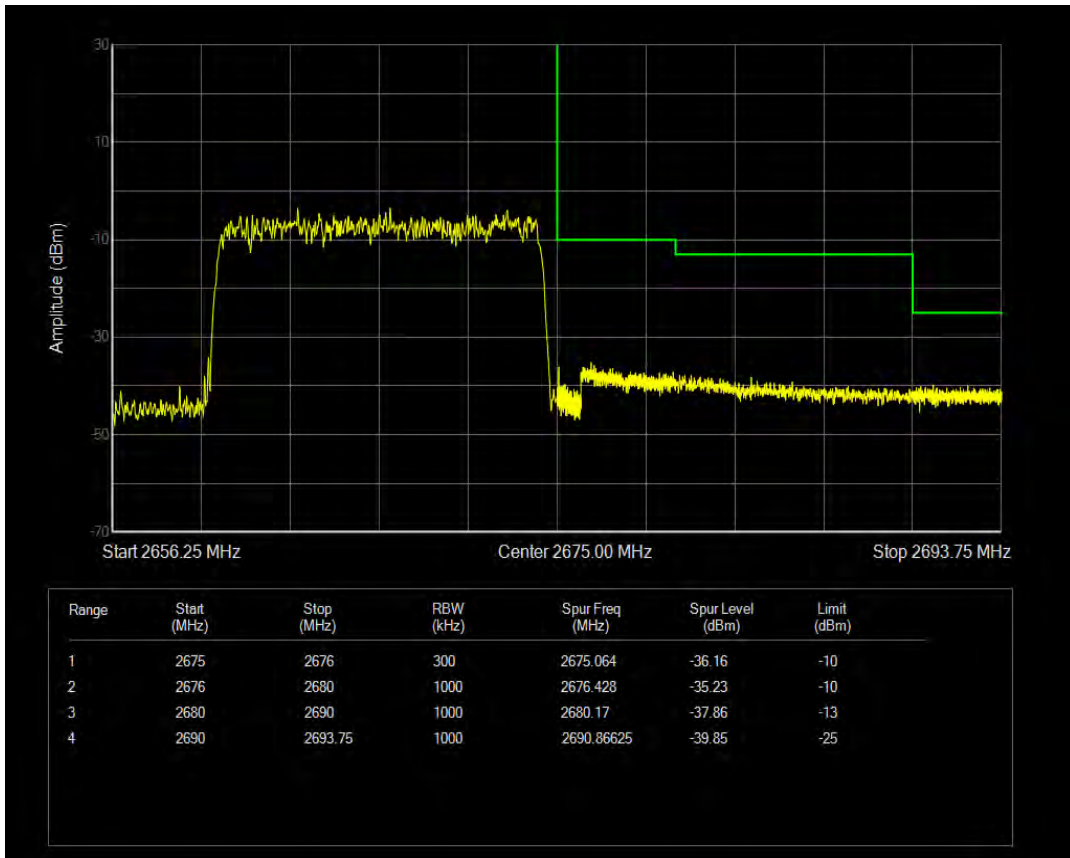

Band41 16QAM BW=15MHz Channel=41365 RB Size=1 Position=#Max