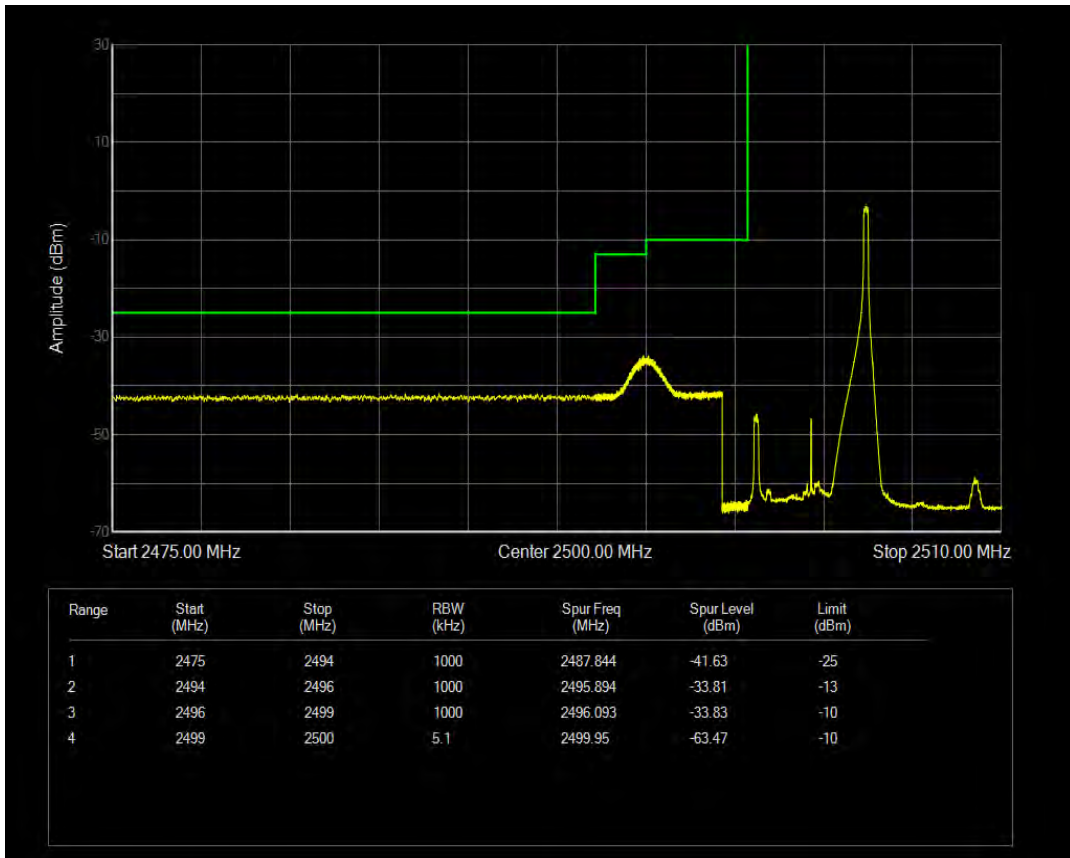

Band5 16QAM BW=10MHz Channel=20450 RB Size=1 Position=#Max

Band5 16QAM BW=10MHz Channel=20450 RB Size=50 Position=#0

Band5 QPSK BW=10MHz Channel=20600 RB Size=1 Position=#0

Band5 QPSK BW=10MHz Channel=20600 RB Size=1 Position=#Max

Band5 QPSK BW=10MHz Channel=20600 RB Size=50 Position=#0

Band5 16QAM BW=10MHz Channel=20600 RB Size=1 Position=#Max

Band5 16QAM BW=10MHz Channel=20600 RB Size=1 Position=#0

Band5 16QAM BW=10MHz Channel=20600 RB Size=50 Position=#0

Band7 QPSK BW=5MHz Channel=20775 RB Size=1 Position=#0

Band7 QPSK BW=5MHz Channel=20775 RB Size=1 Position=#Max

Band7 QPSK BW=5MHz Channel=20775 RB Size=25 Position=#0

Band7 16QAM BW=5MHz Channel=20775 RB Size=1 Position=#0