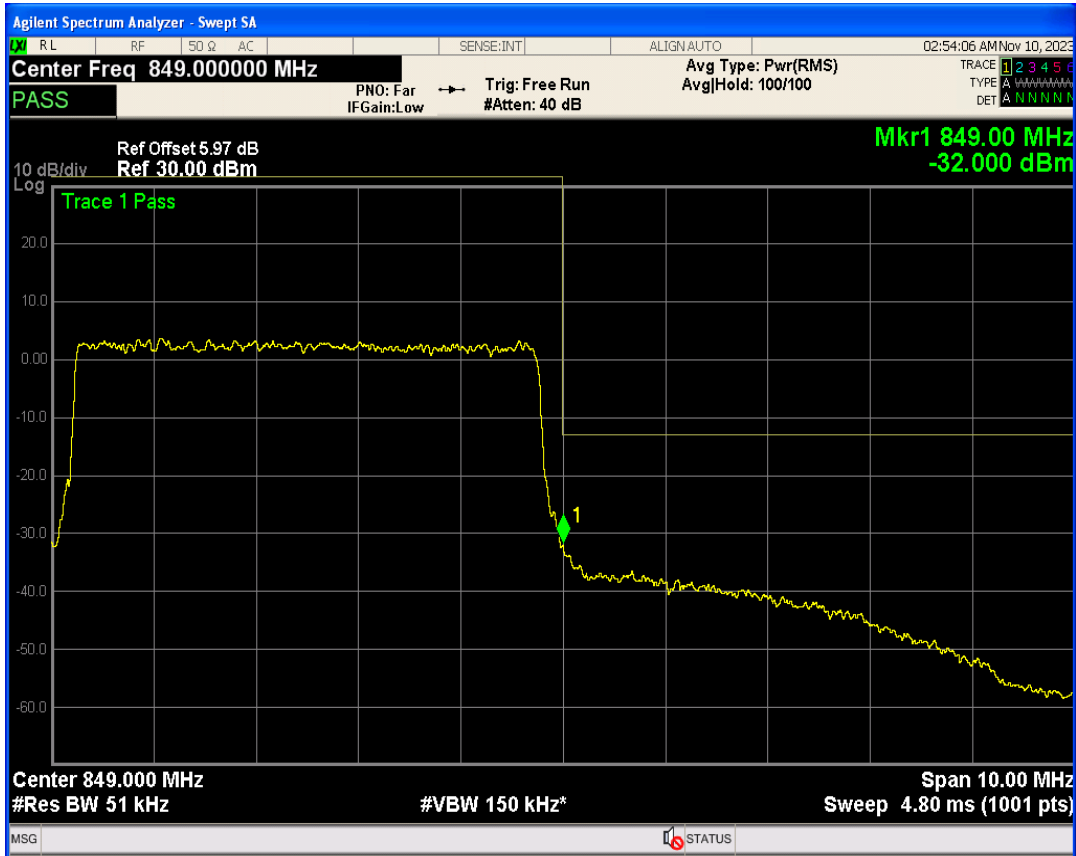

Band5 QPSK BW=5MHz Channel=20625 RB Size=25 Position=#0

Band5 16QAM BW=5MHz Channel=20625 RB Size=1 Position=#0

Band5 16QAM BW=5MHz Channel=20625 RB Size=1 Position=#Max

Band5 16QAM BW=5MHz Channel=20625 RB Size=25 Position=#0