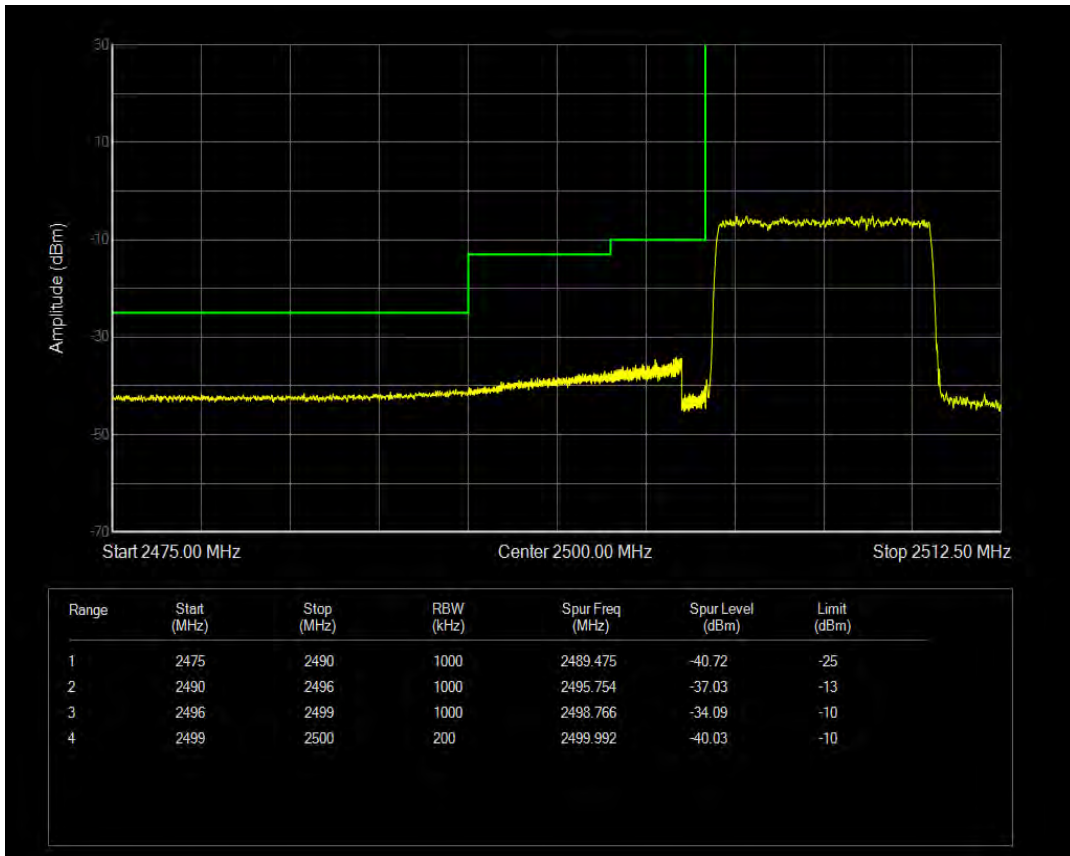

Band7 QPSK BW=5MHz Channel=21425 RB Size=25 Position=#0

Band7 16QAM BW=5MHz Channel=21425 RB Size=1 Position=#0

Band7 16QAM BW=5MHz Channel=21425 RB Size=1 Position=#Max

Band7 16QAM BW=5MHz Channel=21425 RB Size=25 Position=#0

Band7 QPSK BW=10MHz Channel=20800 RB Size=1 Position=#0

Band7 QPSK BW=10MHz Channel=20800 RB Size=50 Position=#0

Band7 QPSK BW=10MHz Channel=20800 RB Size=1 Position=#Max

Band7 16QAM BW=10MHz Channel=20800 RB Size=1 Position=#0

Band7 16QAM BW=10MHz Channel=20800 RB Size=1 Position=#Max

Band7 16QAM BW=10MHz Channel=20800 RB Size=50 Position=#0

Band7 QPSK BW=10MHz Channel=21400 RB Size=1 Position=#Max

Band7 QPSK BW=10MHz Channel=21400 RB Size=1 Position=#0