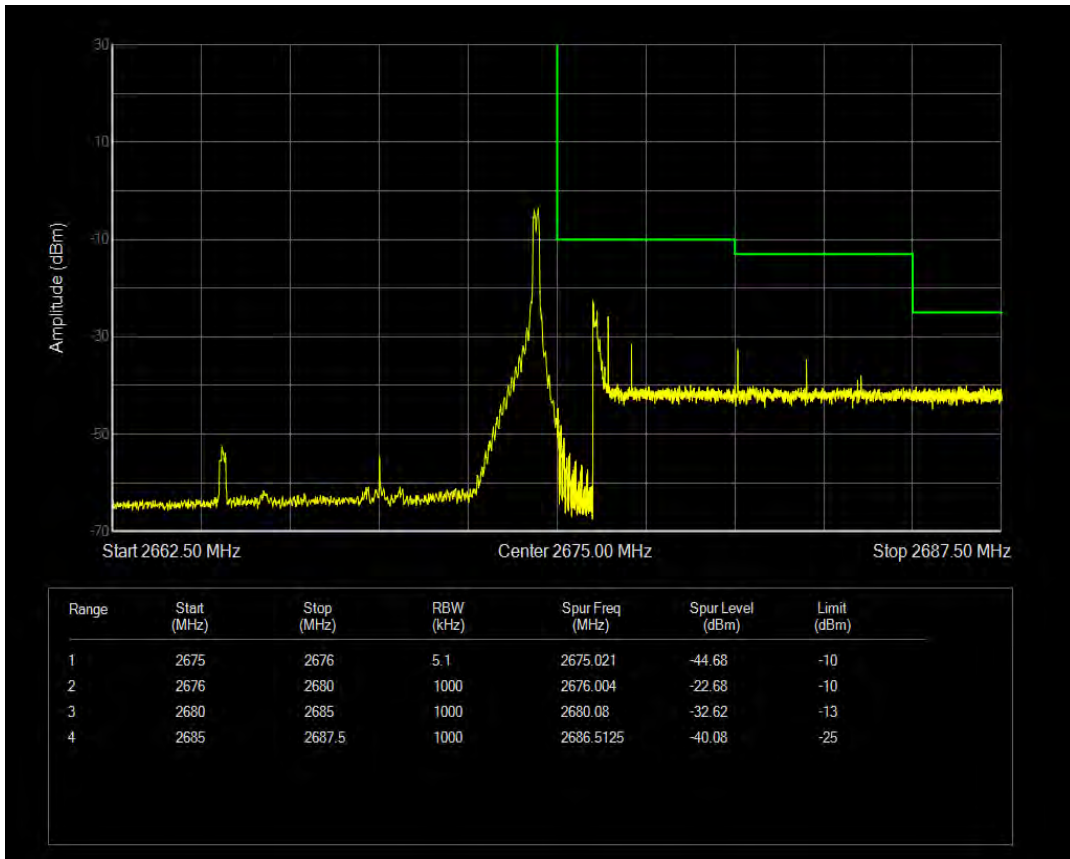

Band41 16QAM BW=10MHz Channel=41390 RB Size=1 Position=#0