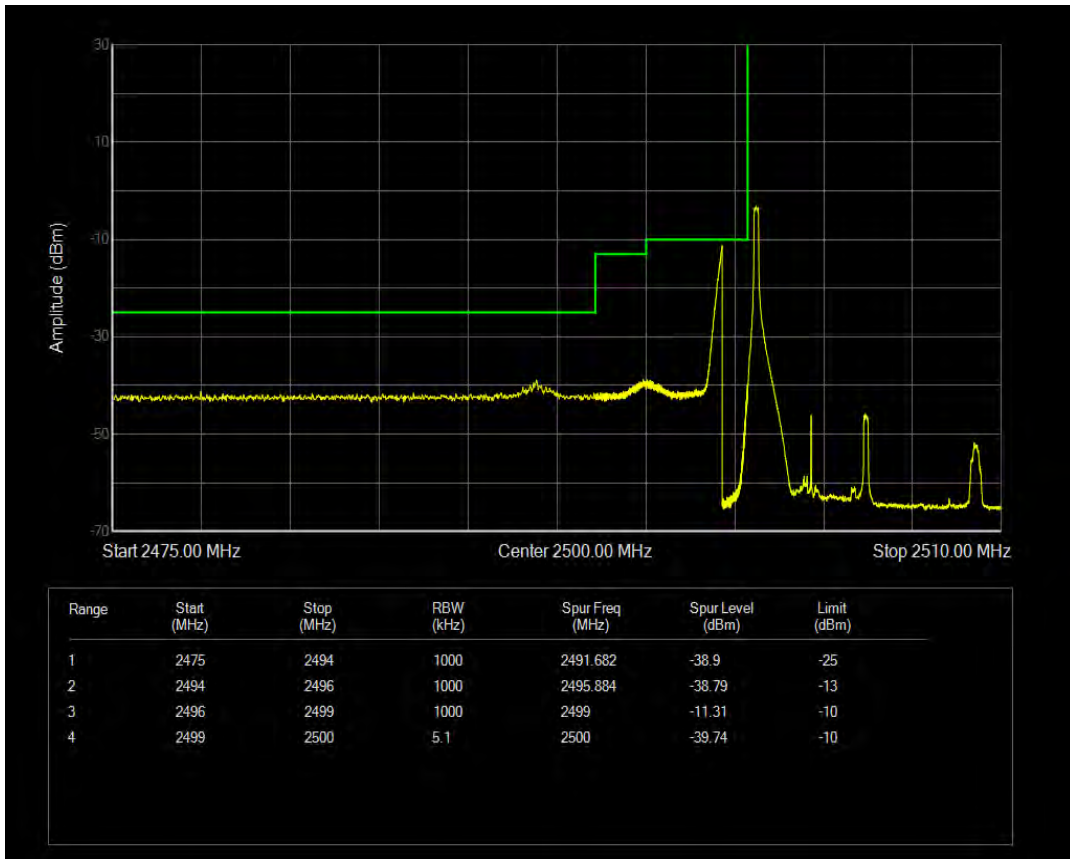

Band5 16QAM BW=10MHz Channel=20450 RB Size=1 Position=#Max

Band5 16QAM BW=10MHz Channel=20450 RB Size=50 Position=#0

Band5 QPSK BW=10MHz Channel=20600 RB Size=1 Position=#0

Band5 QPSK BW=10MHz Channel=20600 RB Size=1 Position=#Max

Band5 QPSK BW=10MHz Channel=20600 RB Size=50 Position=#0

Band5 16QAM BW=10MHz Channel=20600 RB Size=1 Position=#Max

Band5 16QAM BW=10MHz Channel=20600 RB Size=1 Position=#0

Band5 16QAM BW=10MHz Channel=20600 RB Size=50 Position=#0

Band7 QPSK BW=5MHz Channel=20775 RB Size=1 Position=#0

Band7 QPSK BW=5MHz Channel=20775 RB Size=1 Position=#Max

Band7 QPSK BW=5MHz Channel=20775 RB Size=25 Position=#0

Band7 16QAM BW=5MHz Channel=20775 RB Size=1 Position=#0