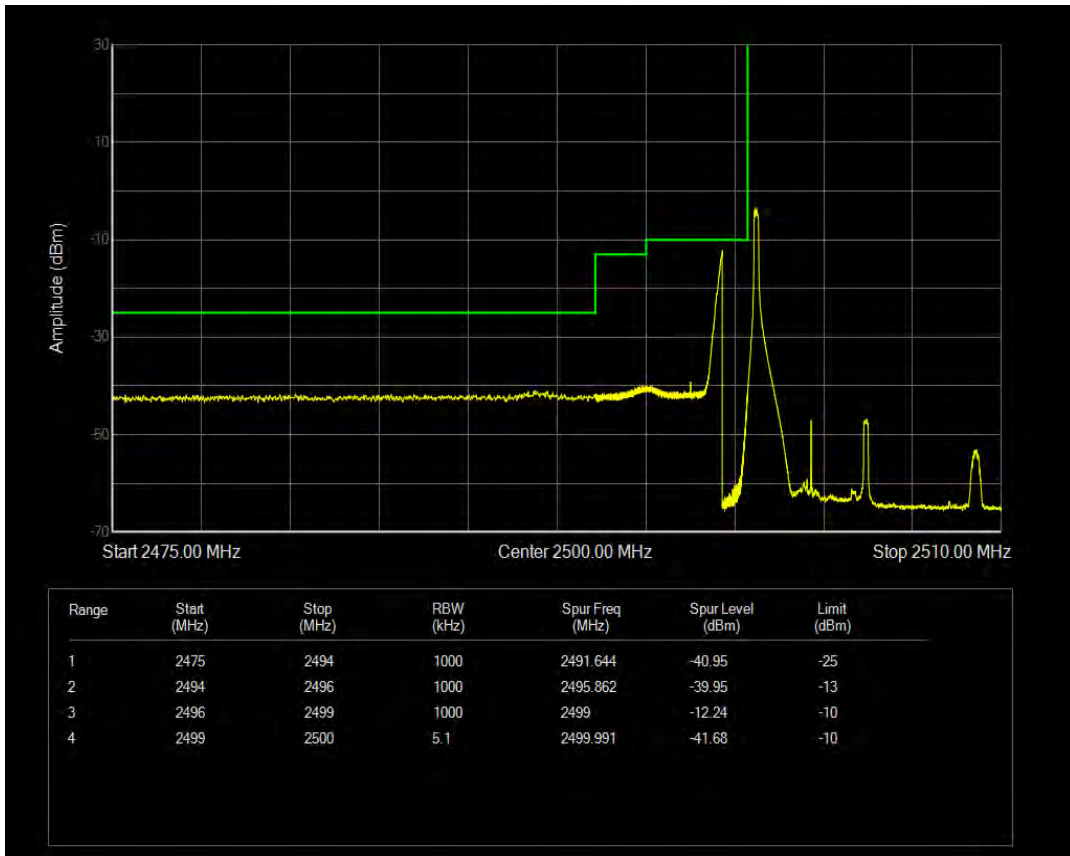

Band5 QPSK BW=10MHz Channel=20600 RB Size=50 Position=#0

Band5 16QAM BW=10MHz Channel=20600 RB Size=1 Position=#Max

Band5 16QAM BW=10MHz Channel=20600 RB Size=1 Position=#0

Band5 16QAM BW=10MHz Channel=20600 RB Size=50 Position=#0

Band7 QPSK BW=5MHz Channel=20775 RB Size=1 Position=#0

Band7 QPSK BW=5MHz Channel=20775 RB Size=1 Position=#Max

Band7 QPSK BW=5MHz Channel=20775 RB Size=25 Position=#0

Band7 16QAM BW=5MHz Channel=20775 RB Size=1 Position=#0

Band7 16QAM BW=5MHz Channel=20775 RB Size=1 Position=#Max

Band7 16QAM BW=5MHz Channel=20775 RB Size=25 Position=#0

Band7 QPSK BW=5MHz Channel=21425 RB Size=1 Position=#0

Band7 QPSK BW=5MHz Channel=21425 RB Size=1 Position=#Max