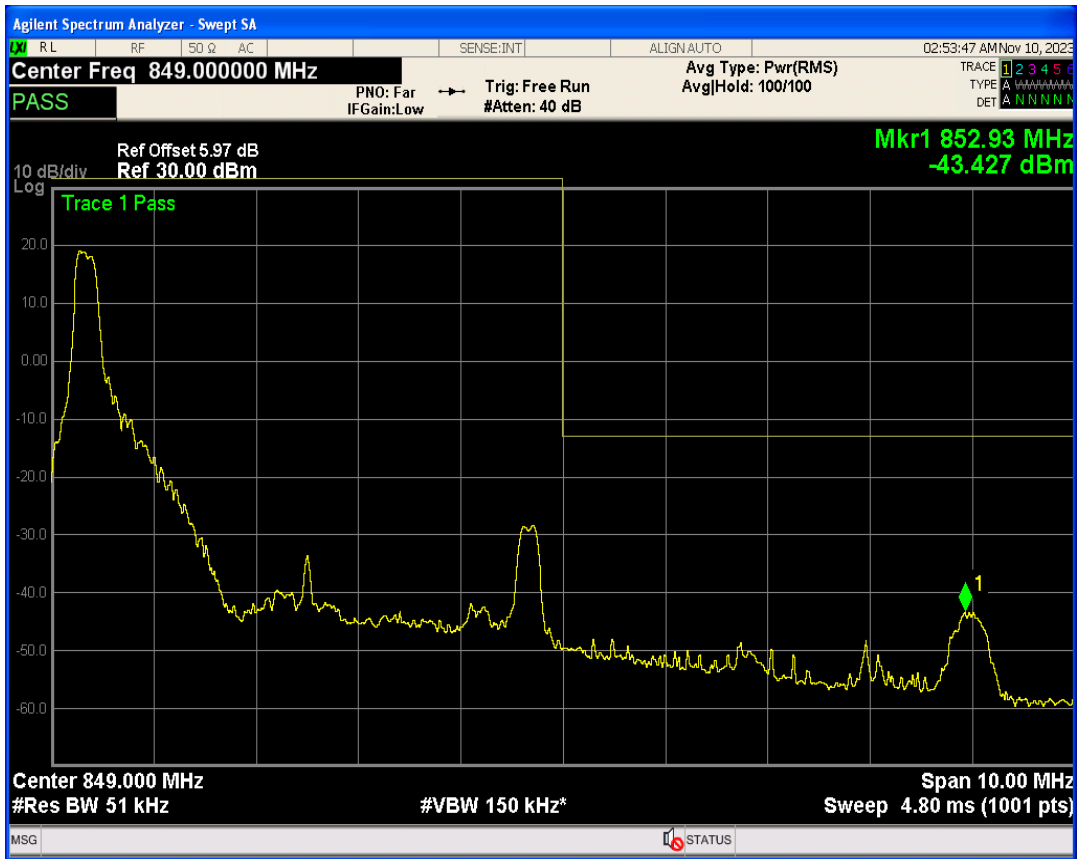

Band5 QPSK BW=5MHz Channel=20625 RB Size=1 Position=#0