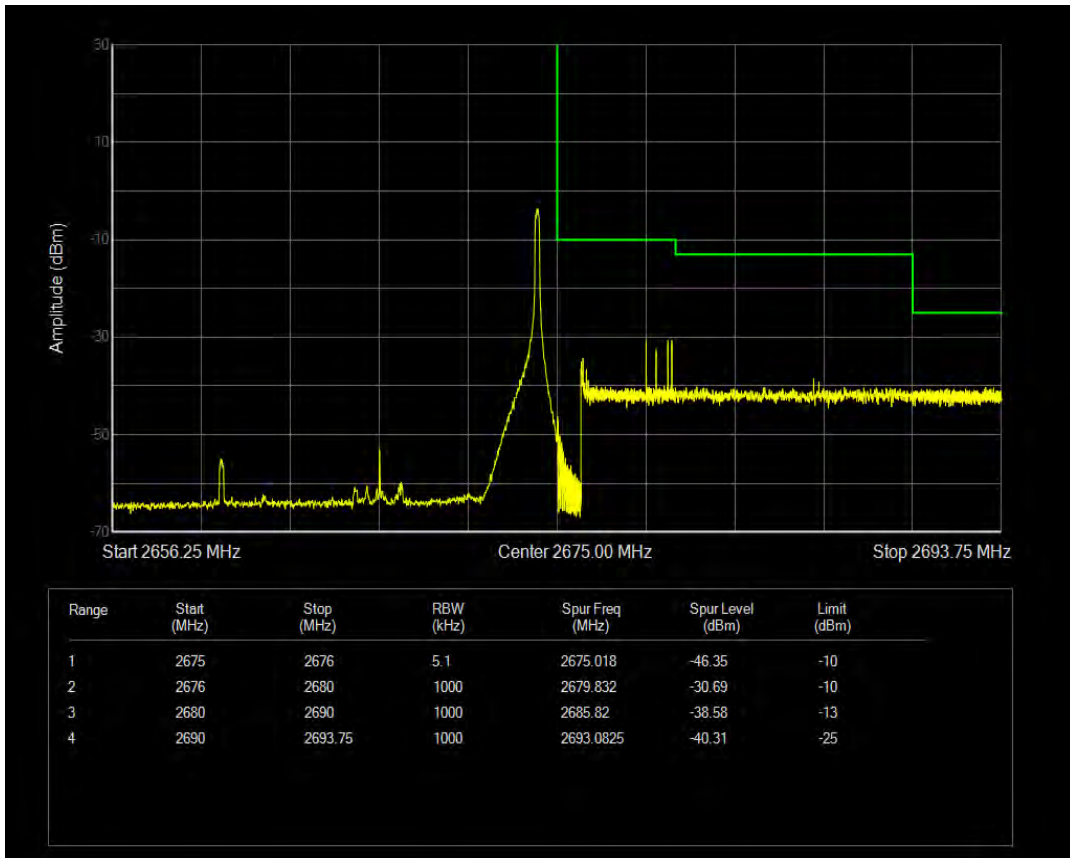

Band41 QPSK BW=20MHz Channel=40140 RB Size=1 Position=#Max