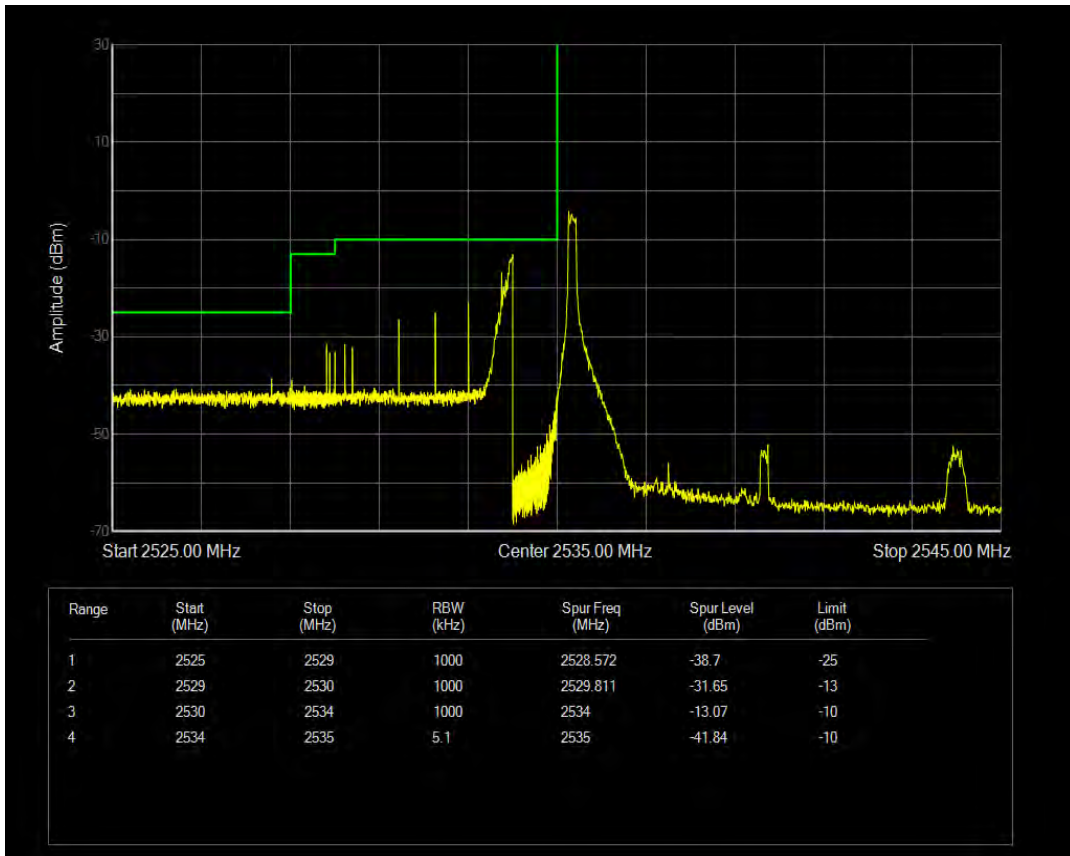

Band41 16QAM BW=20MHz Channel=41340 RB Size=100 Position=#0