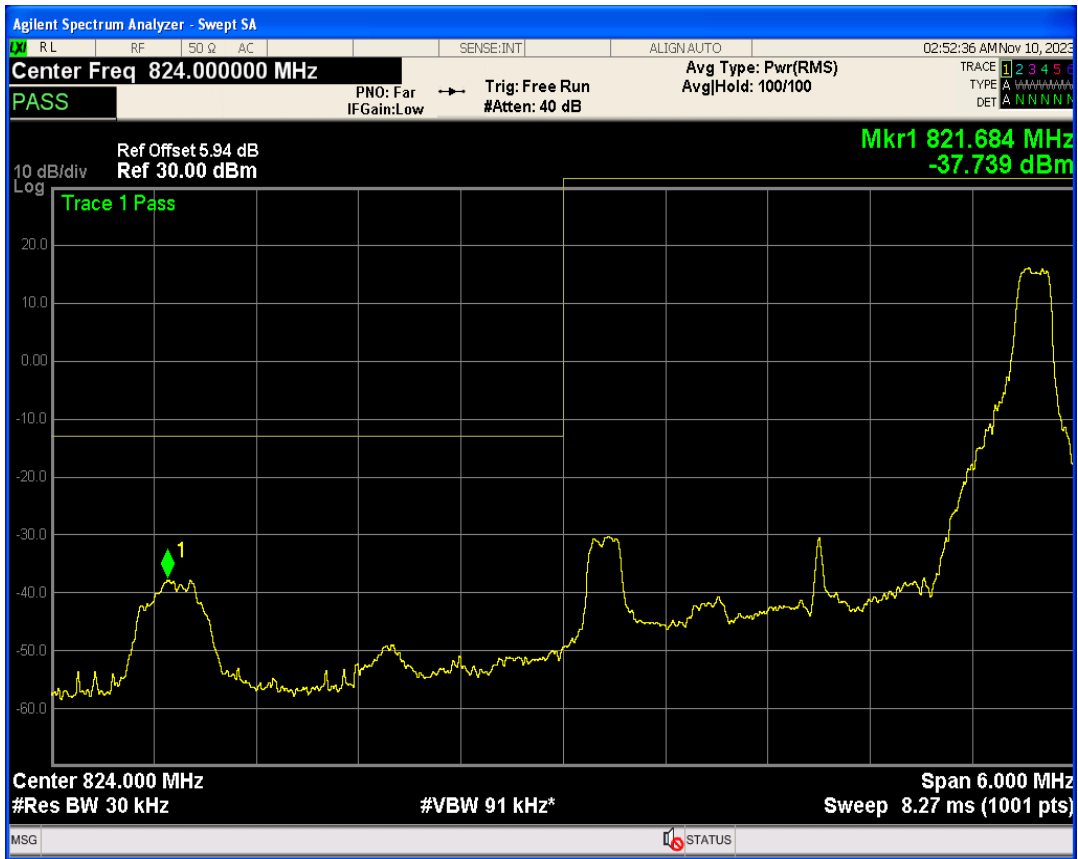

Band5 16QAM BW=3MHz Channel=20415 RB Size=15 Position=#0