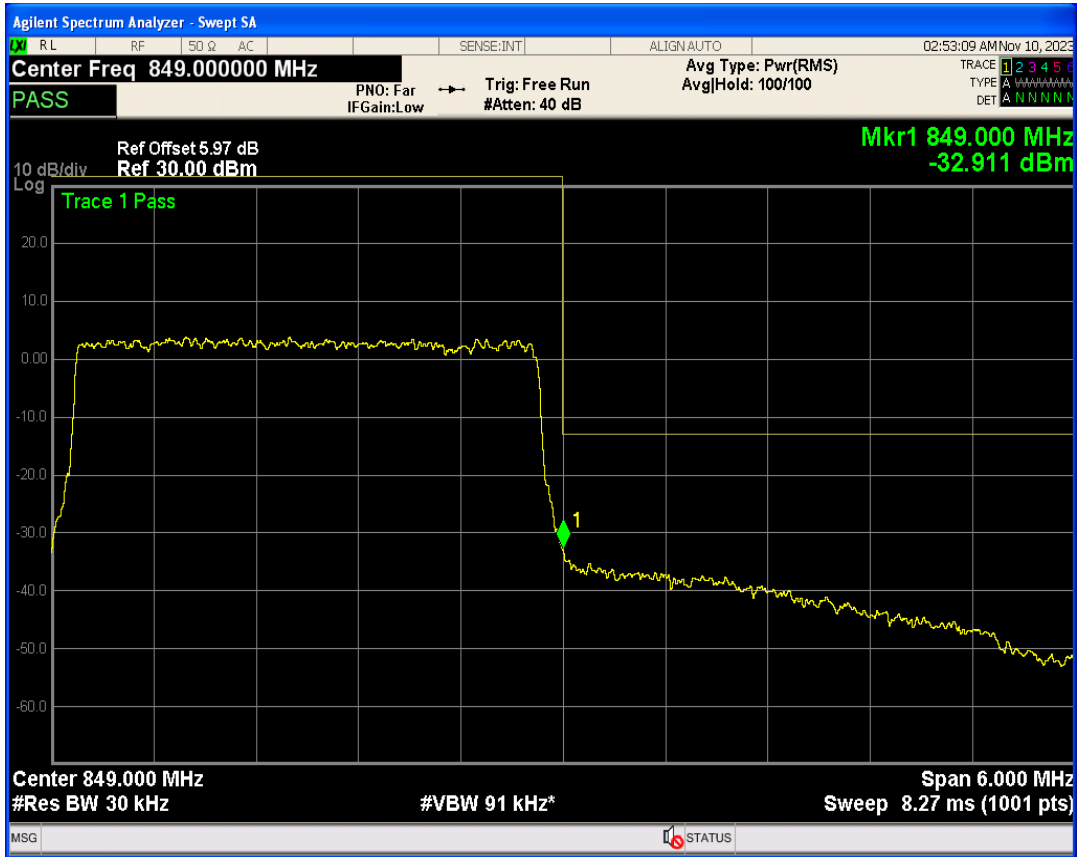

Band5 16QAM BW=3MHz Channel=20635 RB Size=15 Position=#0