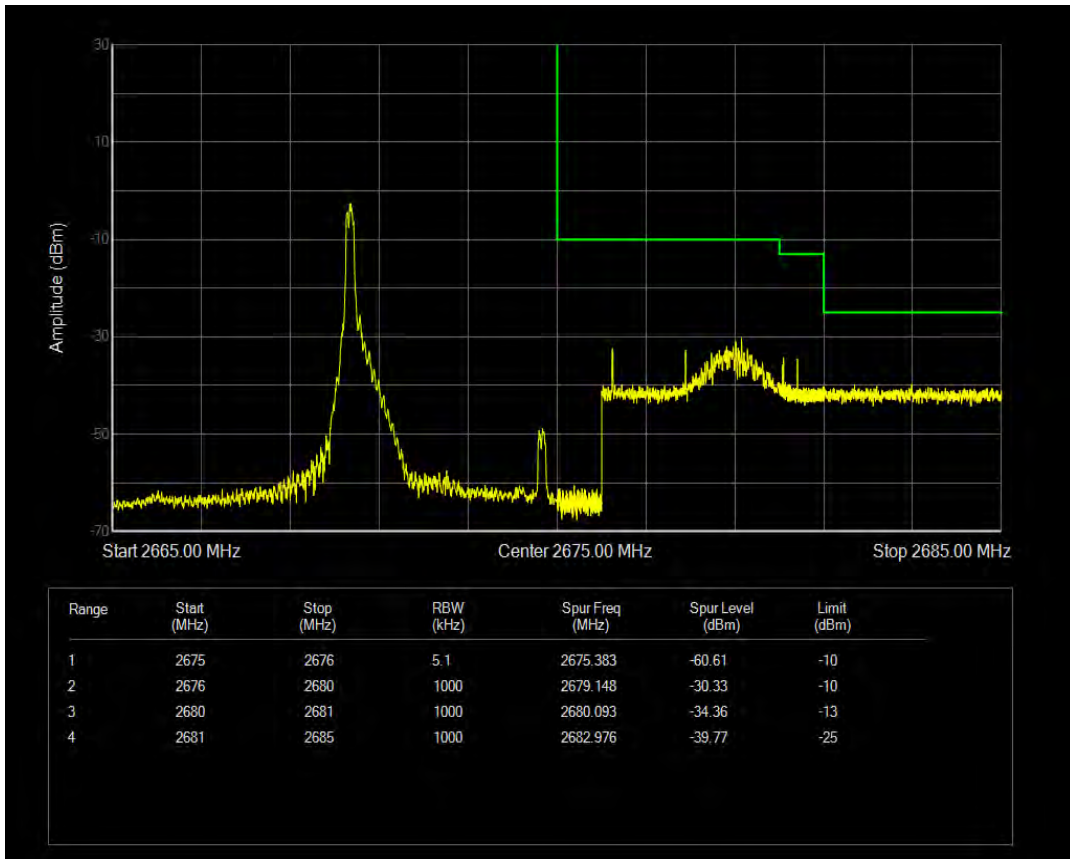

Band41 QPSK BW=5MHz Channel=40065 RB Size=1 Position=#Max