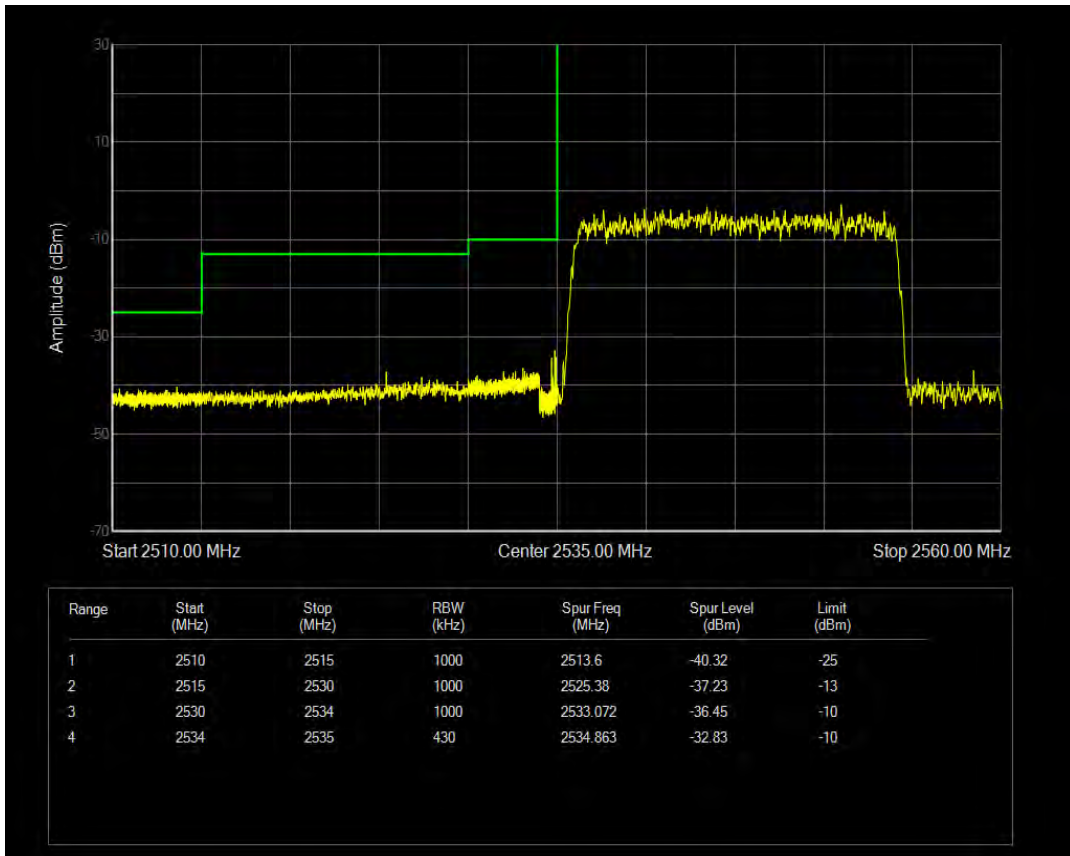

Band41 16QAM BW=20MHz Channel=40140 RB Size=1 Position=#Max