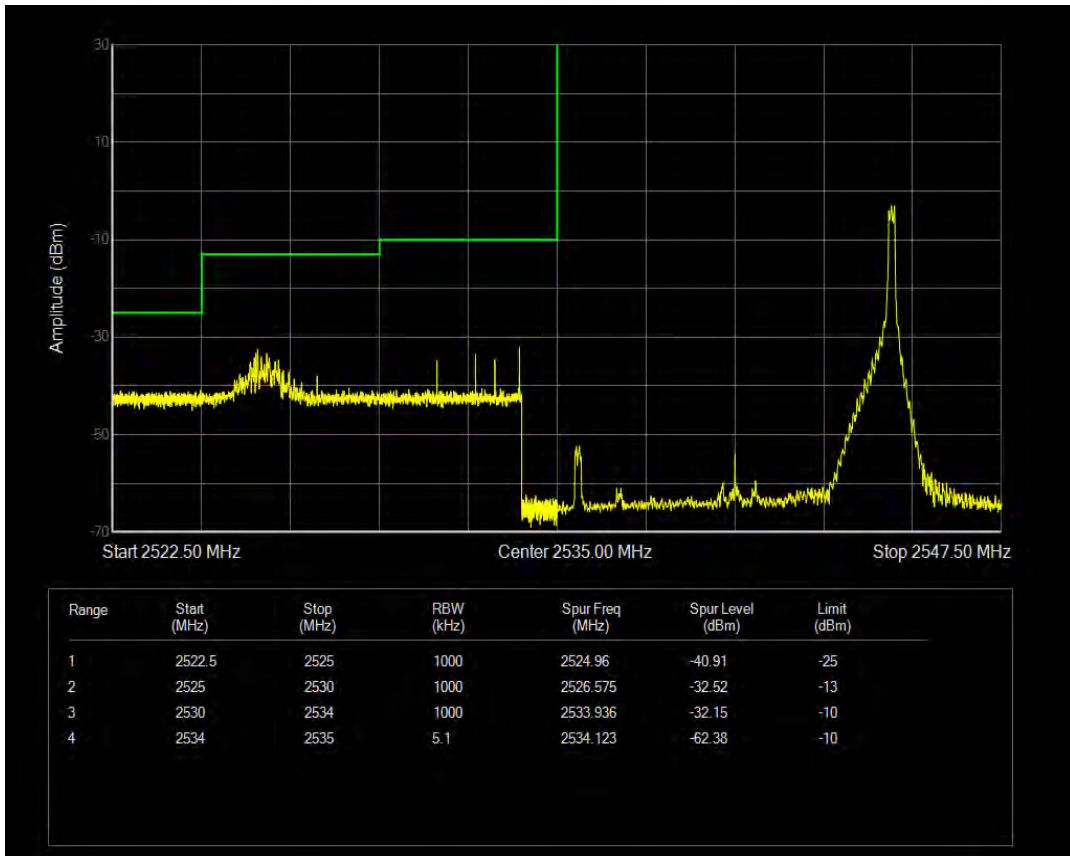

Band41 QPSK BW=10MHz Channel=40090 RB Size=1 Position=#0