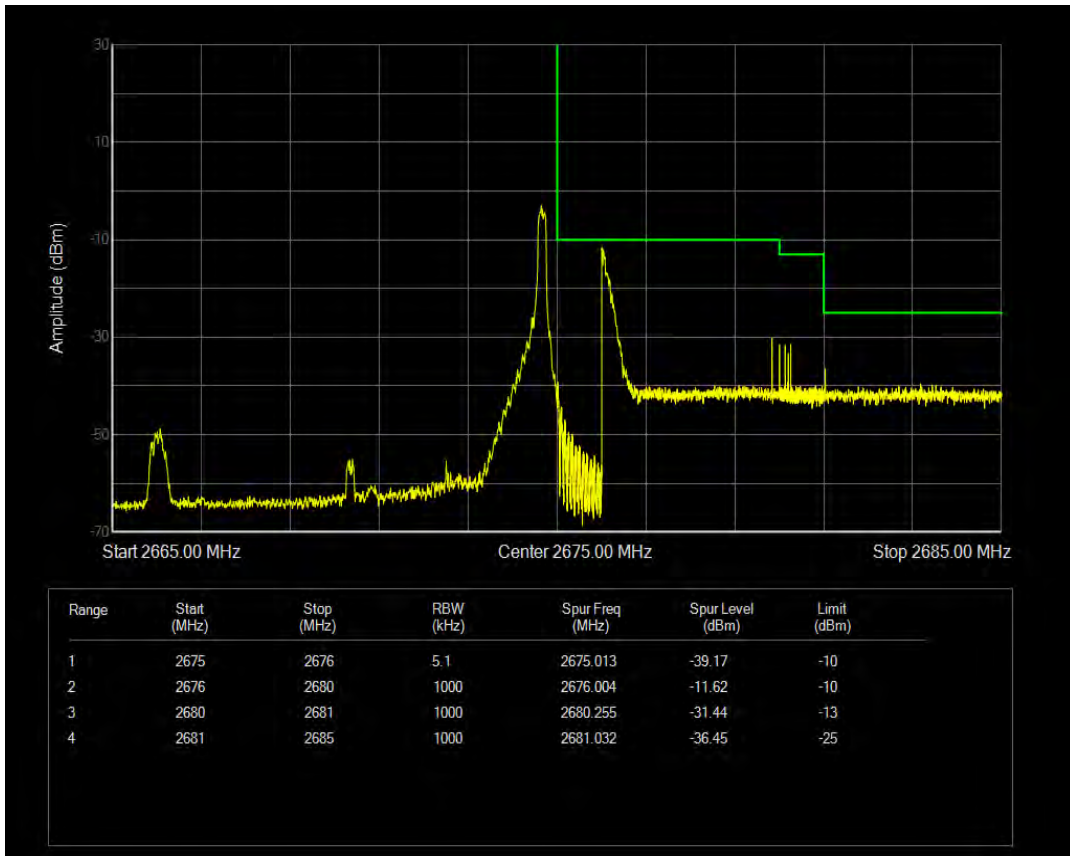

Band41 QPSK BW=20MHz Channel=41340 RB Size=100 Position=#0

Band41 QPSK BW=5MHz Channel=40065 RB Size=1 Position=#0

Band41 QPSK BW=5MHz Channel=41415 RB Size=25 Position=#0

Band41 QPSK BW=5MHz Channel=41415 RB Size=1 Position=#Max