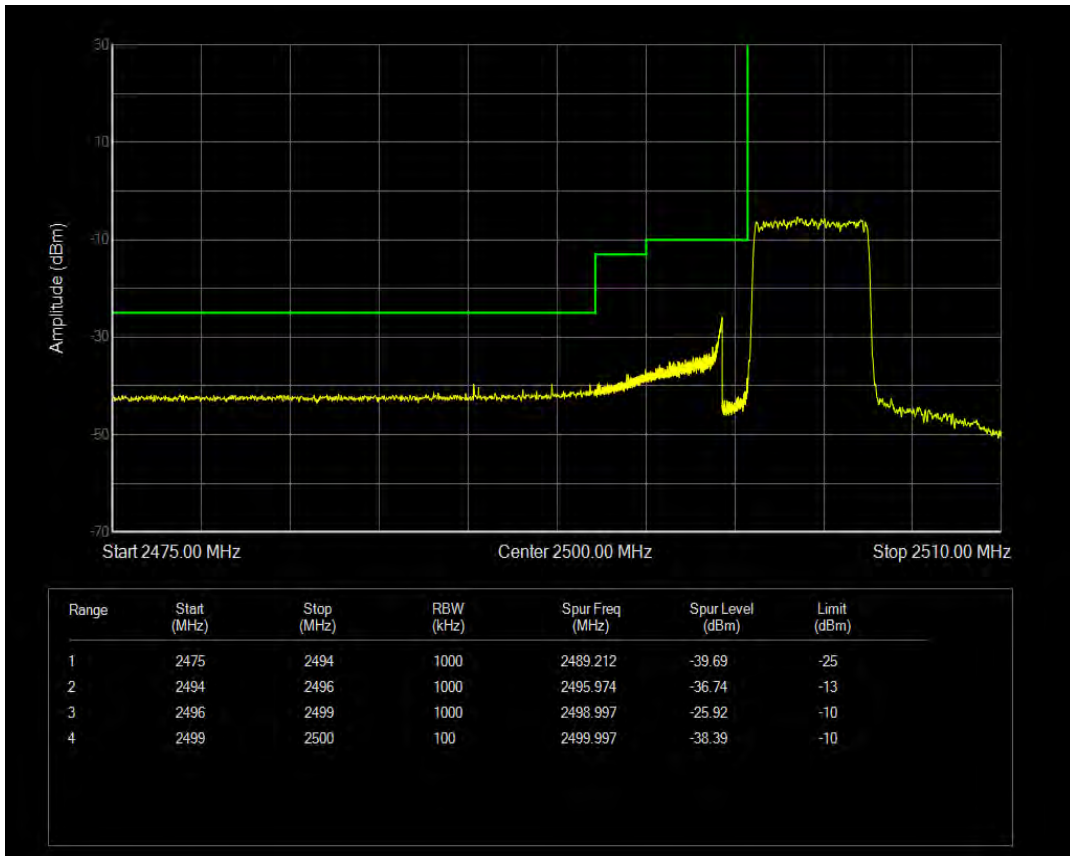

Band5 QPSK BW=10MHz Channel=20600 RB Size=50 Position=#0

Band5 16QAM BW=10MHz Channel=20600 RB Size=1 Position=#Max

Band5 16QAM BW=10MHz Channel=20600 RB Size=1 Position=#0

Band5 16QAM BW=10MHz Channel=20600 RB Size=50 Position=#0

Band7 QPSK BW=5MHz Channel=20775 RB Size=1 Position=#0

Band7 QPSK BW=5MHz Channel=20775 RB Size=1 Position=#Max

Band7 QPSK BW=5MHz Channel=20775 RB Size=25 Position=#0

Band7 16QAM BW=5MHz Channel=20775 RB Size=1 Position=#0

Band7 16QAM BW=5MHz Channel=20775 RB Size=1 Position=#Max

Band7 16QAM BW=5MHz Channel=20775 RB Size=25 Position=#0

Band7 QPSK BW=5MHz Channel=21425 RB Size=1 Position=#0

Band7 QPSK BW=5MHz Channel=21425 RB Size=1 Position=#Max