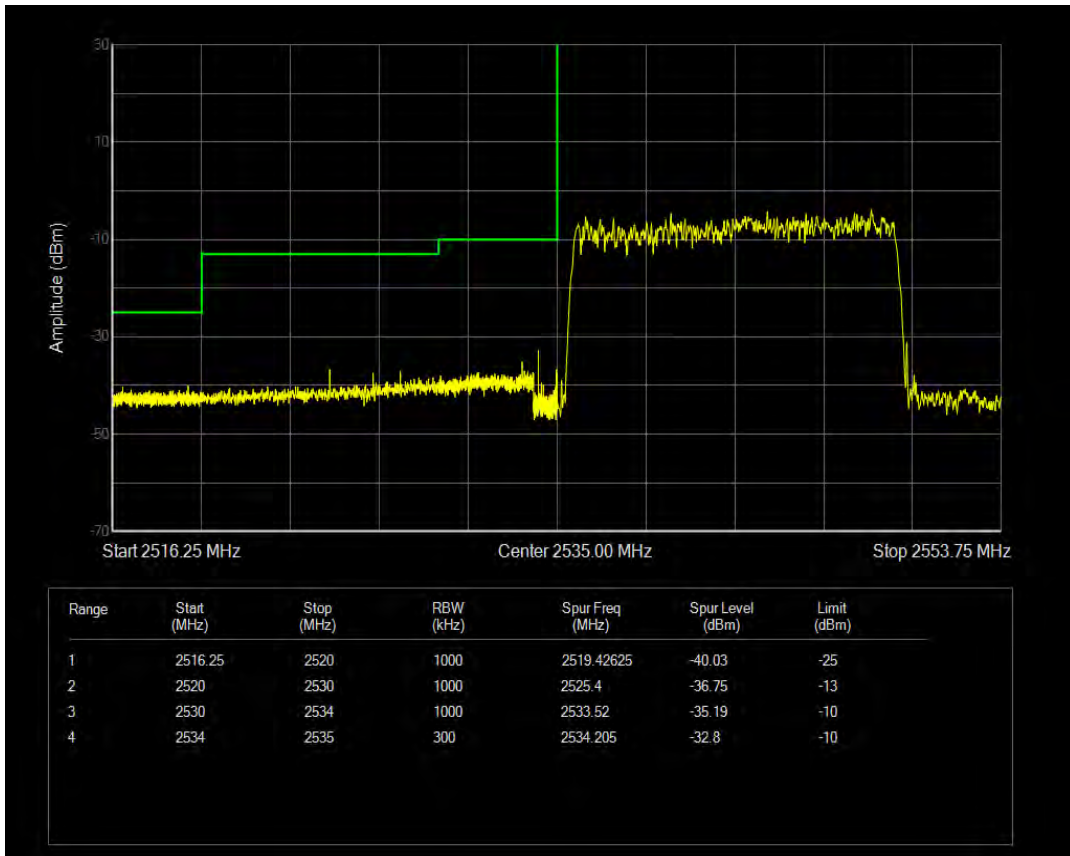

Band41 16QAM BW=15MHz Channel=40115 RB Size=1 Position=#Max