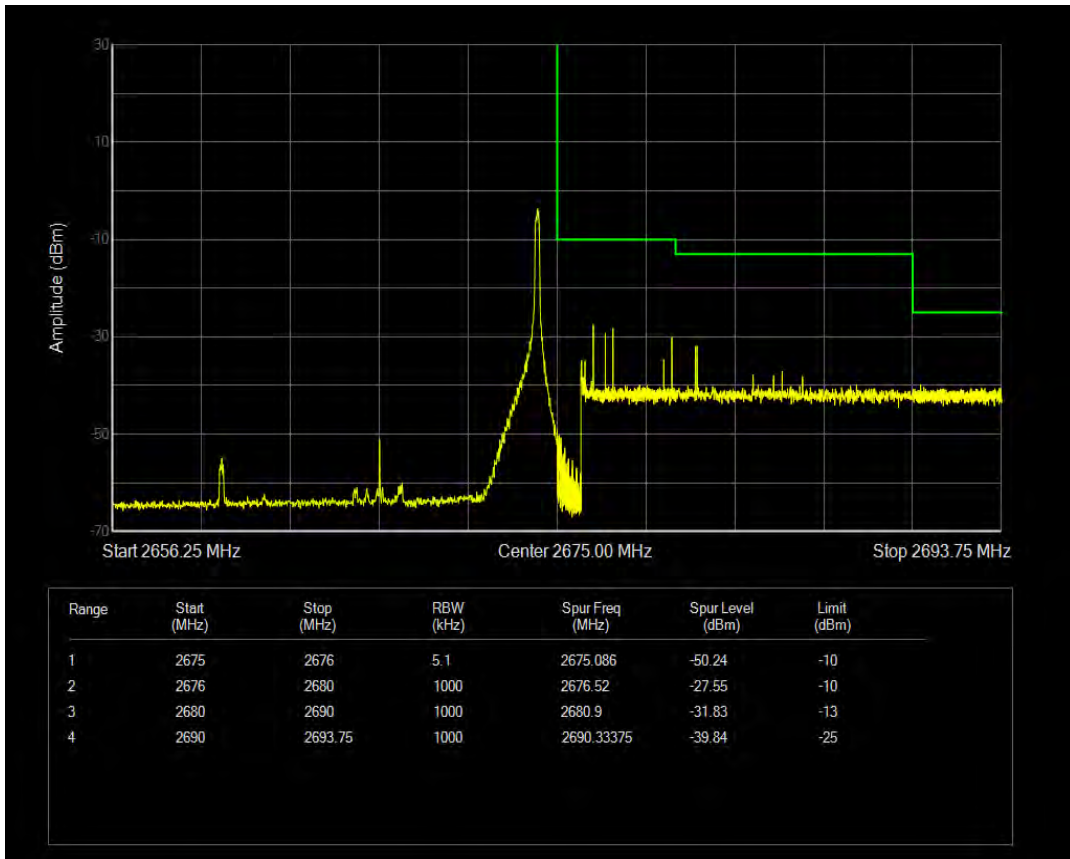

Band41 16QAM BW=15MHz Channel=41365 RB Size=1 Position=#0