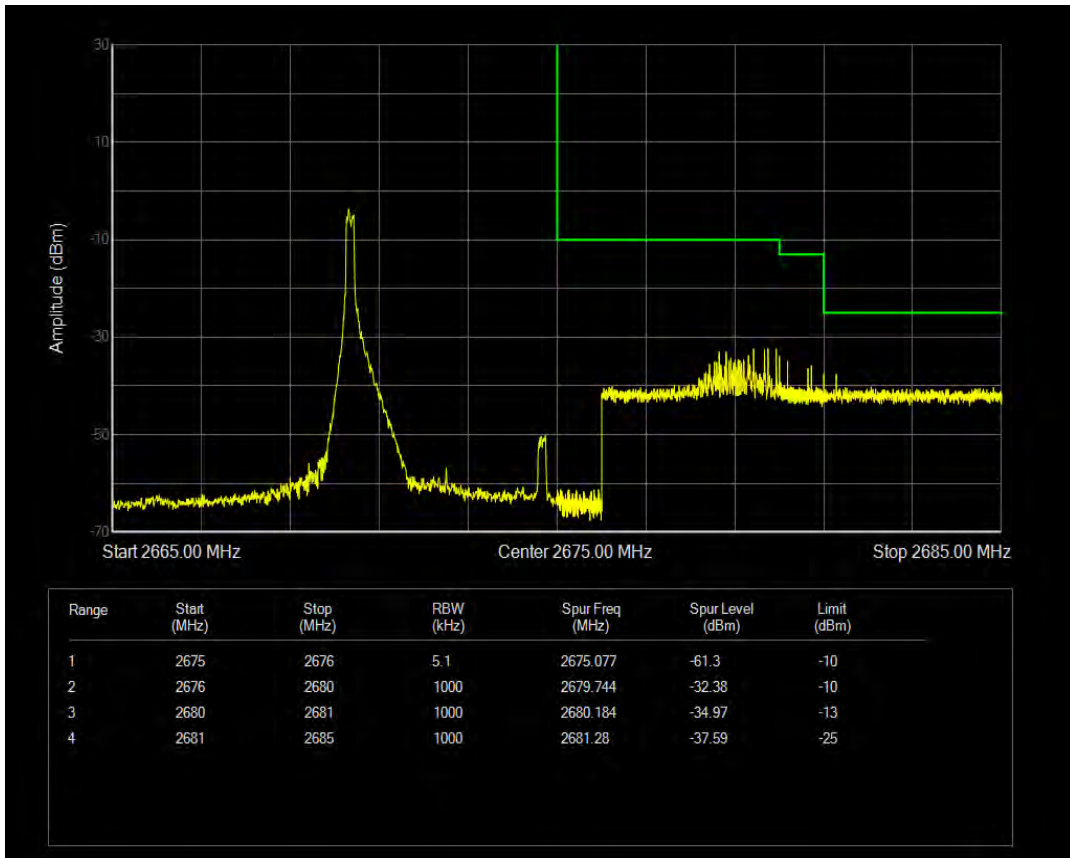

Band41 16QAM BW=5MHz Channel=40065 RB Size=25 Position=#0