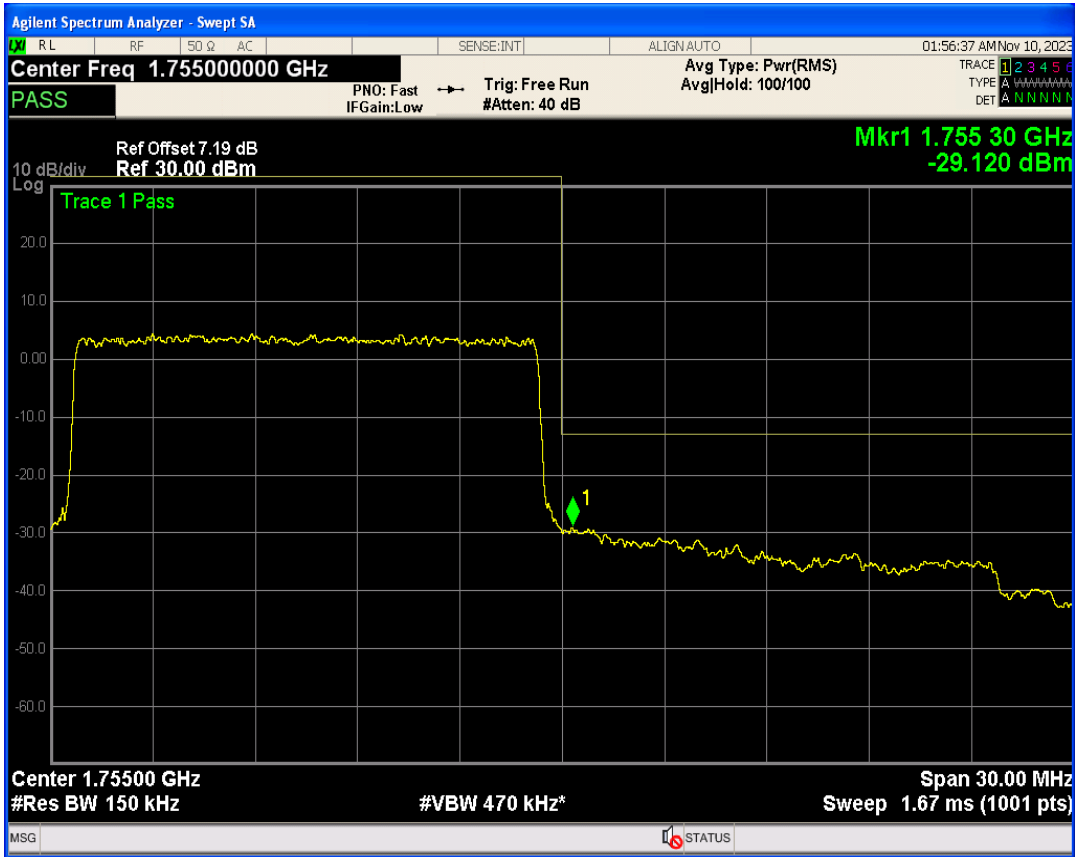

Band4 16QAM BW=15MHz Channel=20025 RB Size=1 Position=#Max

Band4 16QAM BW=15MHz Channel=20025 RB Size=75 Position=#0

Band4 QPSK BW=15MHz Channel=20325 RB Size=1 Position=#0

Band4 QPSK BW=15MHz Channel=20325 RB Size=1 Position=#Max

Band4 QPSK BW=15MHz Channel=20325 RB Size=75 Position=#0

Band4 16QAM BW=15MHz Channel=20325 RB Size=1 Position=#0

Band4 16QAM BW=15MHz Channel=20325 RB Size=1 Position=#Max

Band4 16QAM BW=15MHz Channel=20325 RB Size=75 Position=#0