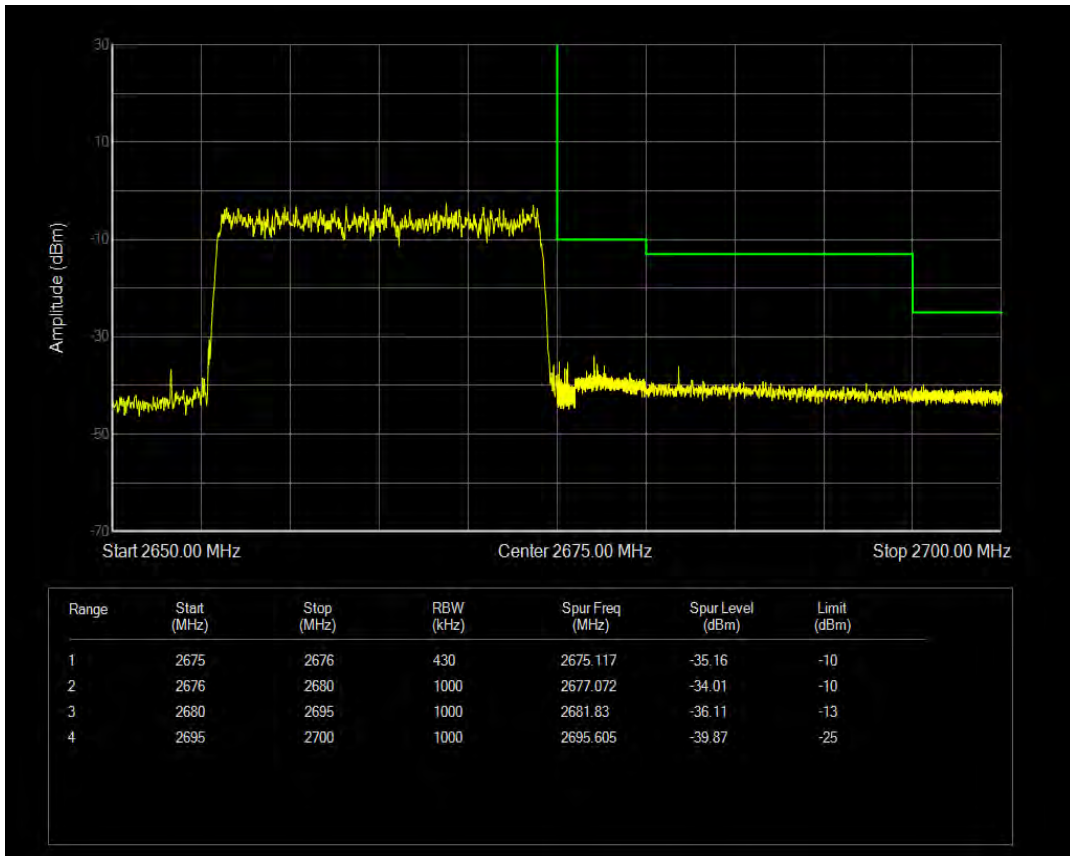

Band41 QPSK BW=5MHz Channel=40065 RB Size=1 Position=#0