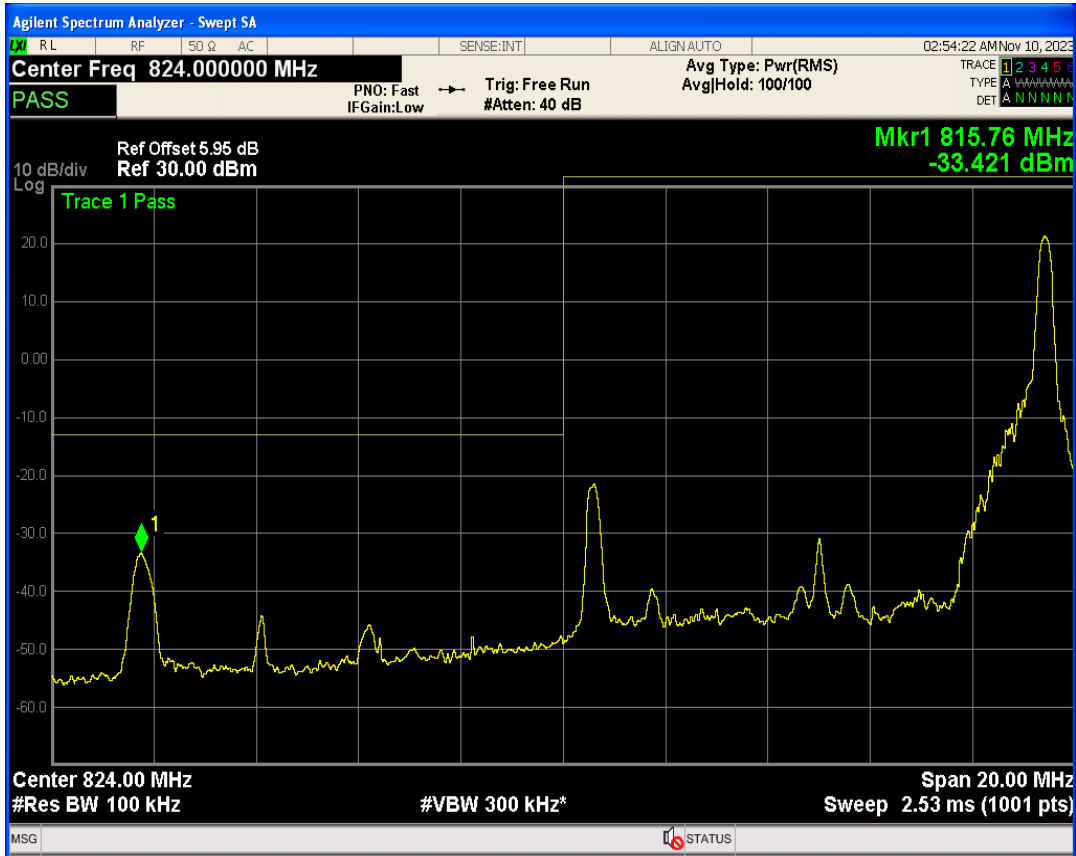

Band5 QPSK BW=10MHz Channel=20450 RB Size=50 Position=#0

Band5 QPSK BW=10MHz Channel=20450 RB Size=1 Position=#Max