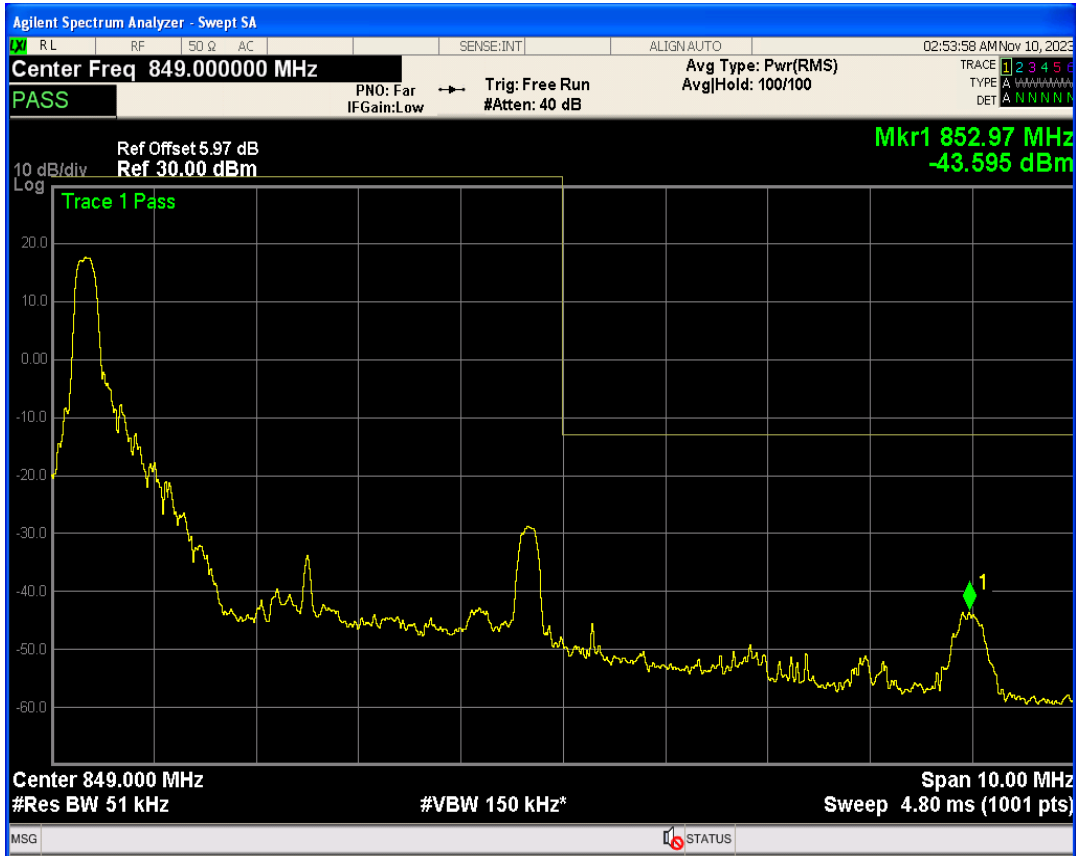

Band5 16QAM BW=5MHz Channel=20625 RB Size=1 Position=#Max