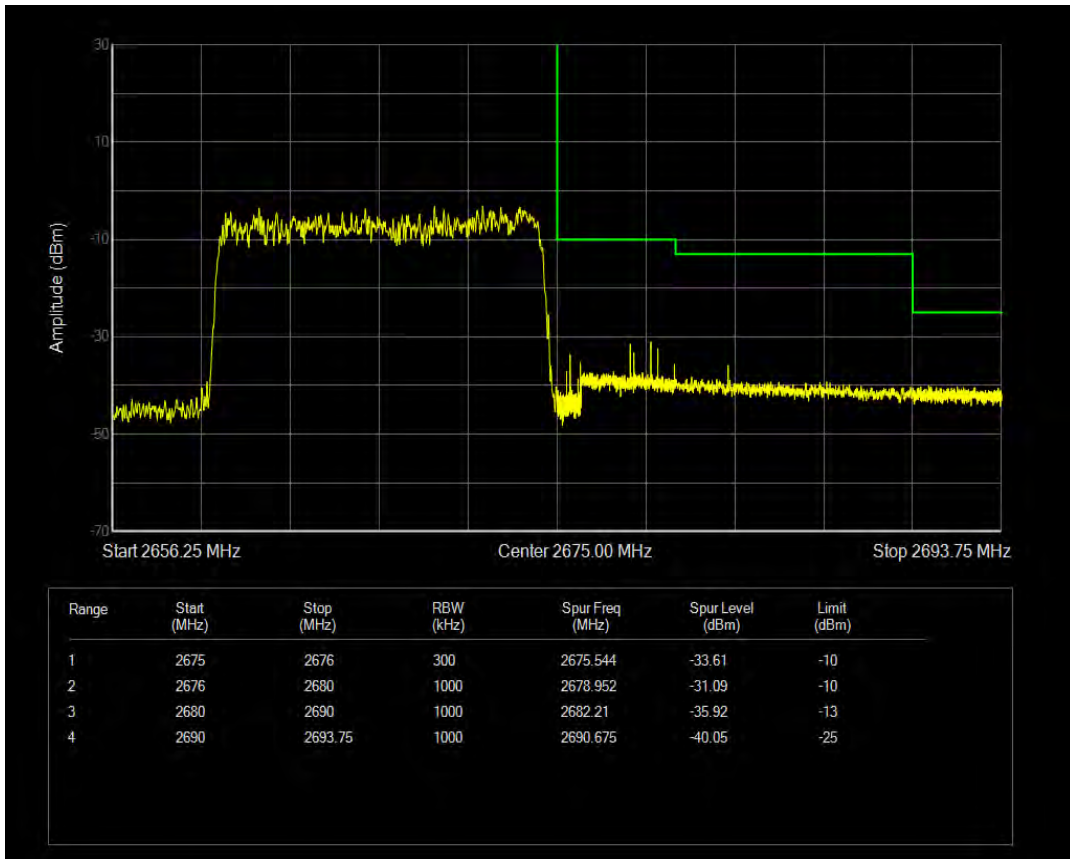

Band41 QPSK BW=15MHz Channel=41365 RB Size=1 Position=#Max