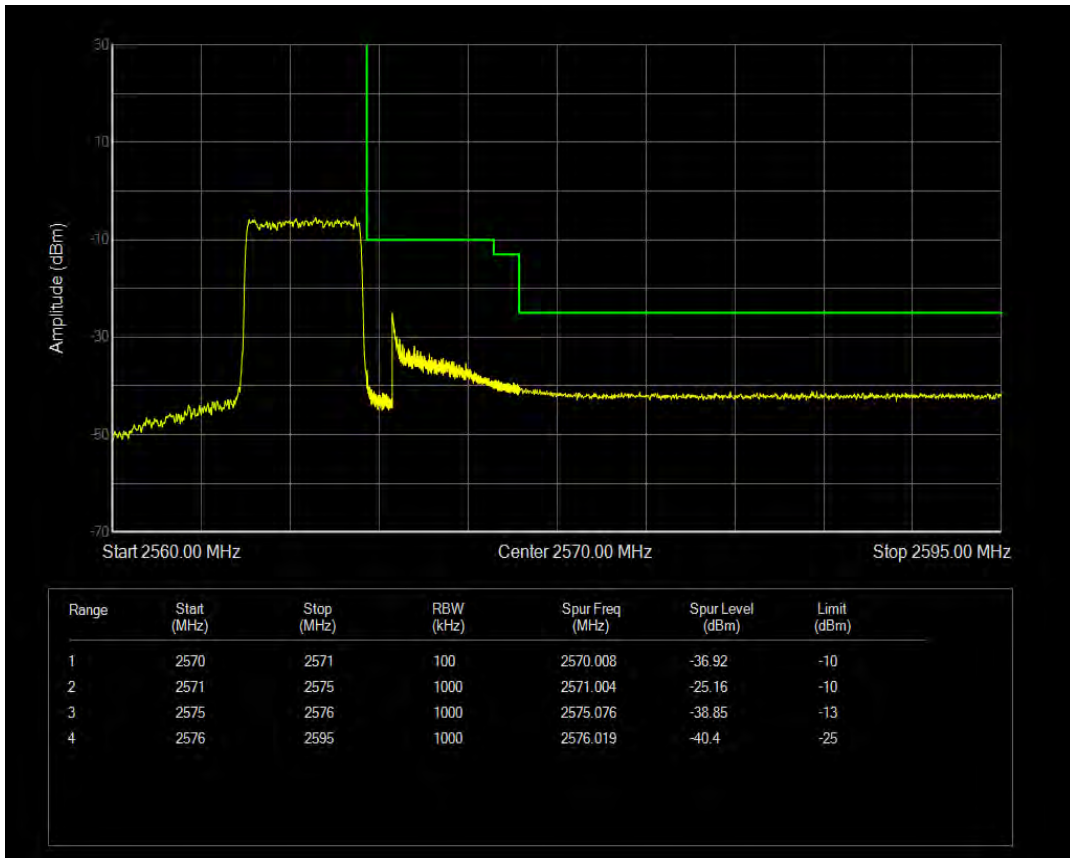

Band7 QPSK BW=5MHz Channel=21425 RB Size=25 Position=#0

Band7 16QAM BW=5MHz Channel=21425 RB Size=1 Position=#0

Band7 16QAM BW=5MHz Channel=21425 RB Size=1 Position=#Max

Band7 16QAM BW=5MHz Channel=21425 RB Size=25 Position=#0

Band7 QPSK BW=10MHz Channel=20800 RB Size=1 Position=#0

Band7 QPSK BW=10MHz Channel=20800 RB Size=50 Position=#0

Band7 QPSK BW=10MHz Channel=20800 RB Size=1 Position=#Max

Band7 16QAM BW=10MHz Channel=20800 RB Size=1 Position=#0