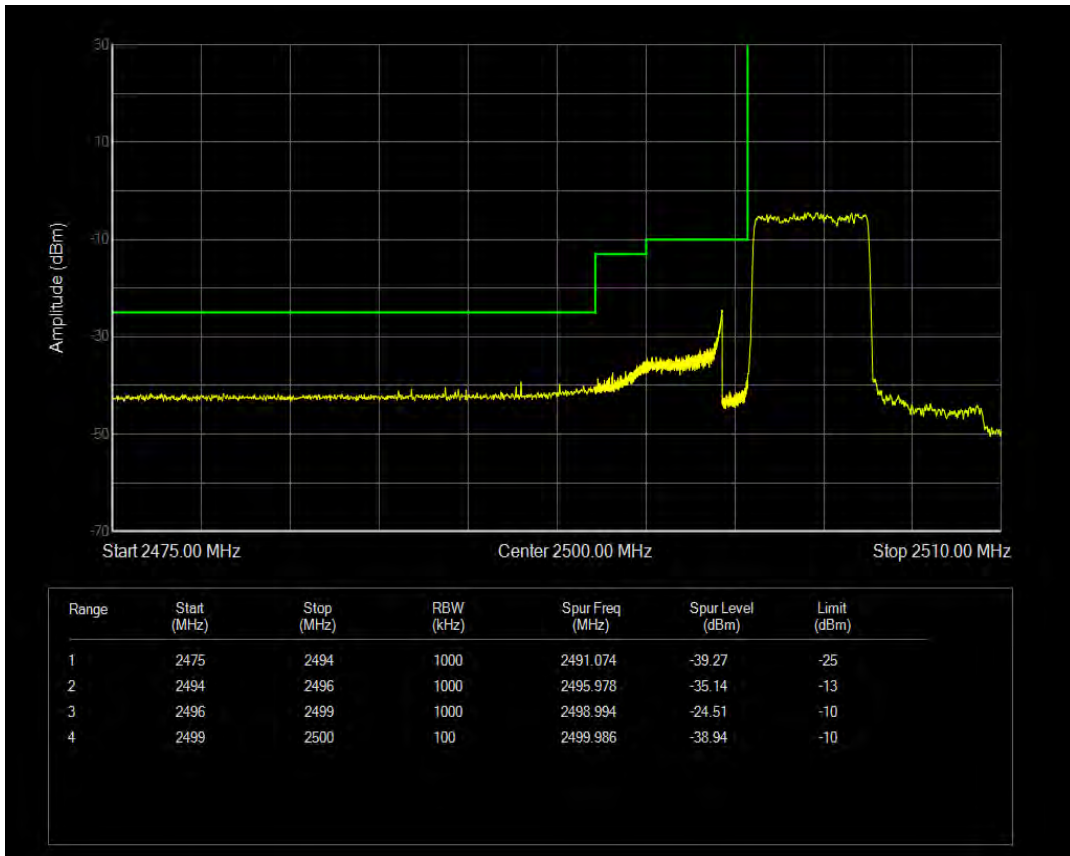

Band5 16QAM BW=10MHz Channel=20450 RB Size=1 Position=#Max

Band5 16QAM BW=10MHz Channel=20450 RB Size=50 Position=#0

Band5 QPSK BW=10MHz Channel=20600 RB Size=1 Position=#0

Band5 QPSK BW=10MHz Channel=20600 RB Size=1 Position=#Max

Band5 QPSK BW=10MHz Channel=20600 RB Size=50 Position=#0

Band5 16QAM BW=10MHz Channel=20600 RB Size=1 Position=#Max

Band5 16QAM BW=10MHz Channel=20600 RB Size=1 Position=#0

Band5 16QAM BW=10MHz Channel=20600 RB Size=50 Position=#0

Band7 QPSK BW=5MHz Channel=20775 RB Size=1 Position=#0

Band7 QPSK BW=5MHz Channel=20775 RB Size=1 Position=#Max

Band7 QPSK BW=5MHz Channel=20775 RB Size=25 Position=#0

Band7 16QAM BW=5MHz Channel=20775 RB Size=1 Position=#0