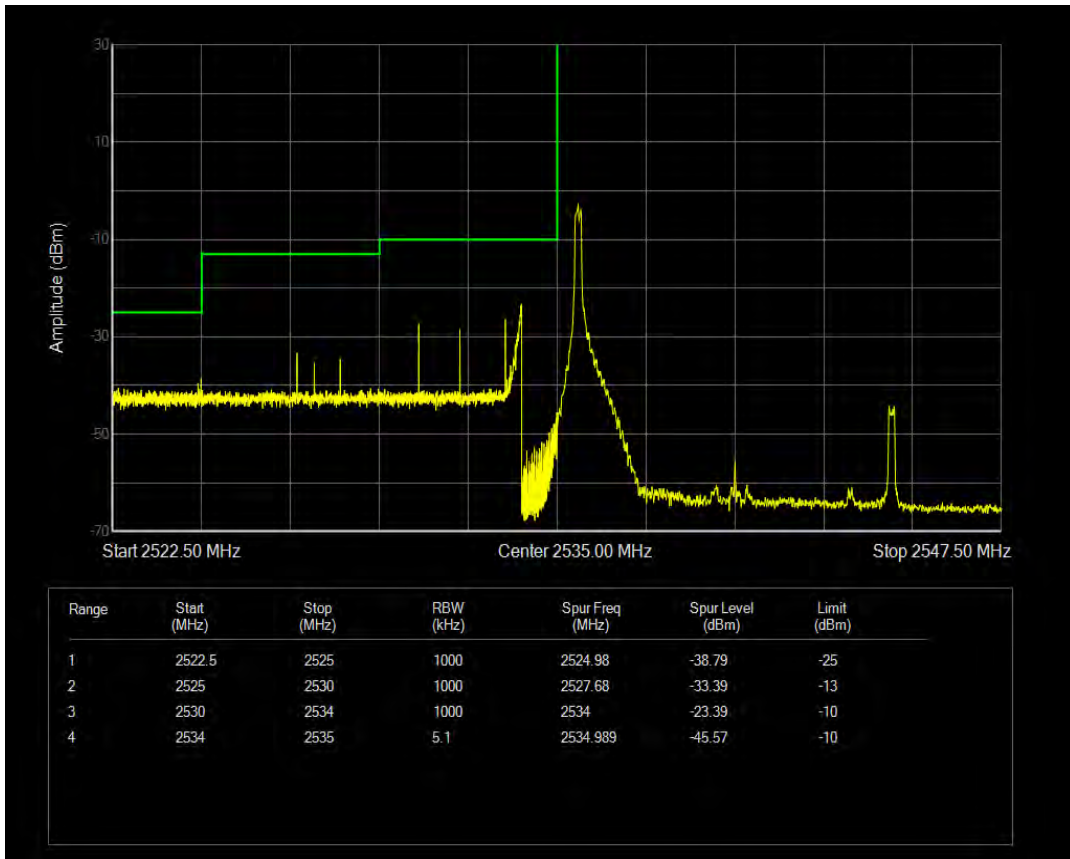

Band41 16QAM BW=5MHz Channel=40065 RB Size=1 Position=#Max