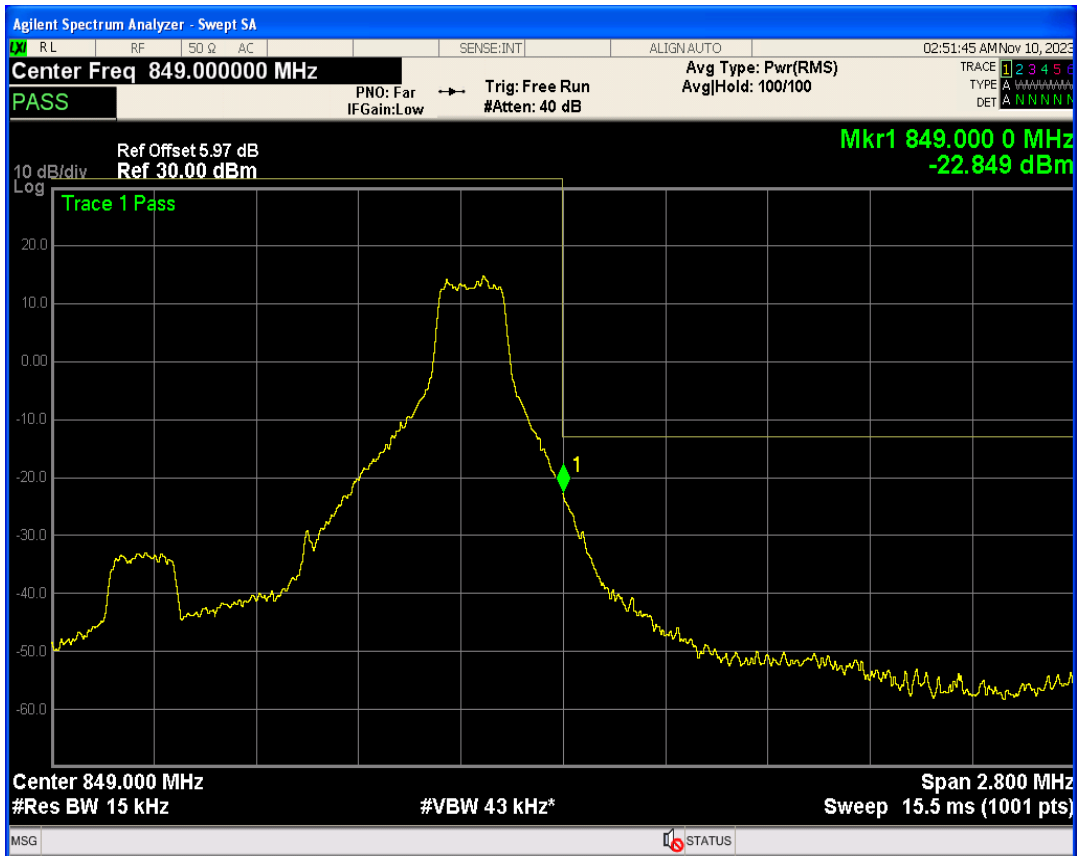

Band5 16QAM BW=1.4MHz Channel=20407 RB Size=1 Position=#Max

Band5 16QAM BW=1.4MHz Channel=20407 RB Size=6 Position=#0

Band5 QPSK BW=1.4MHz Channel=20643 RB Size=1 Position=#0

Band5 QPSK BW=1.4MHz Channel=20643 RB Size=1 Position=#Max