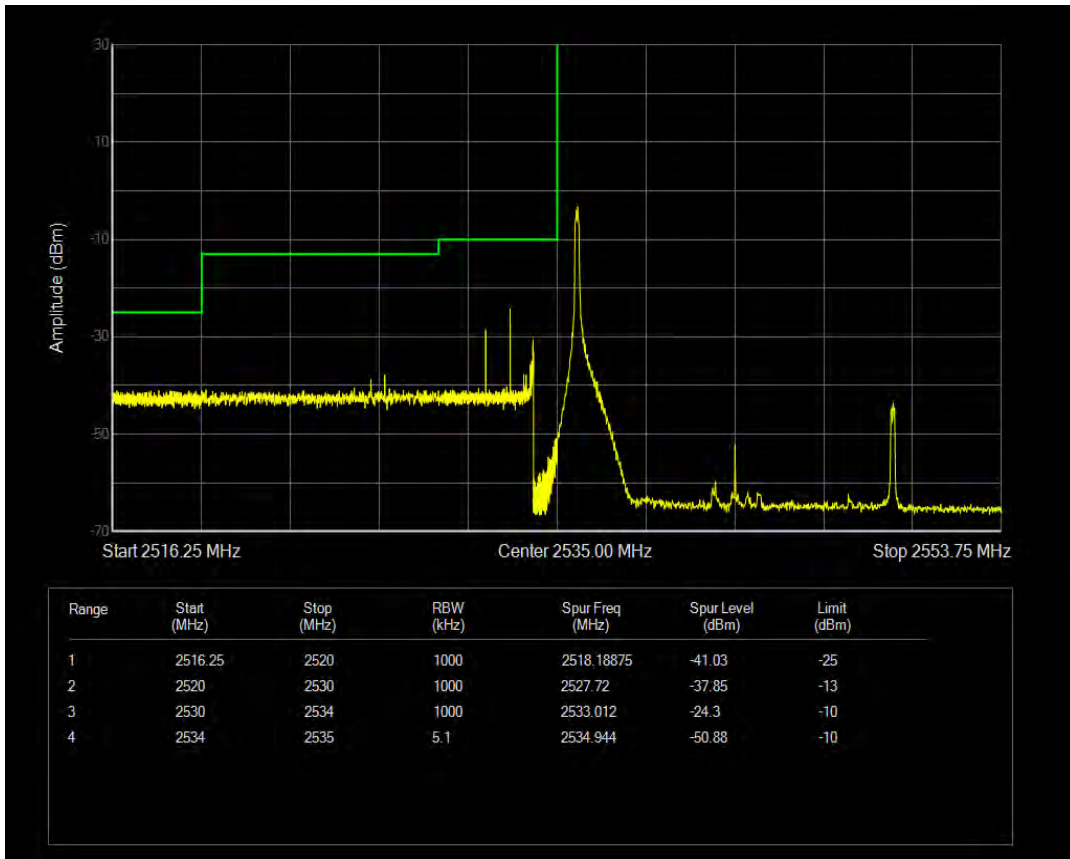

Band41 16QAM BW=15MHz Channel=41365 RB Size=75 Position=#0