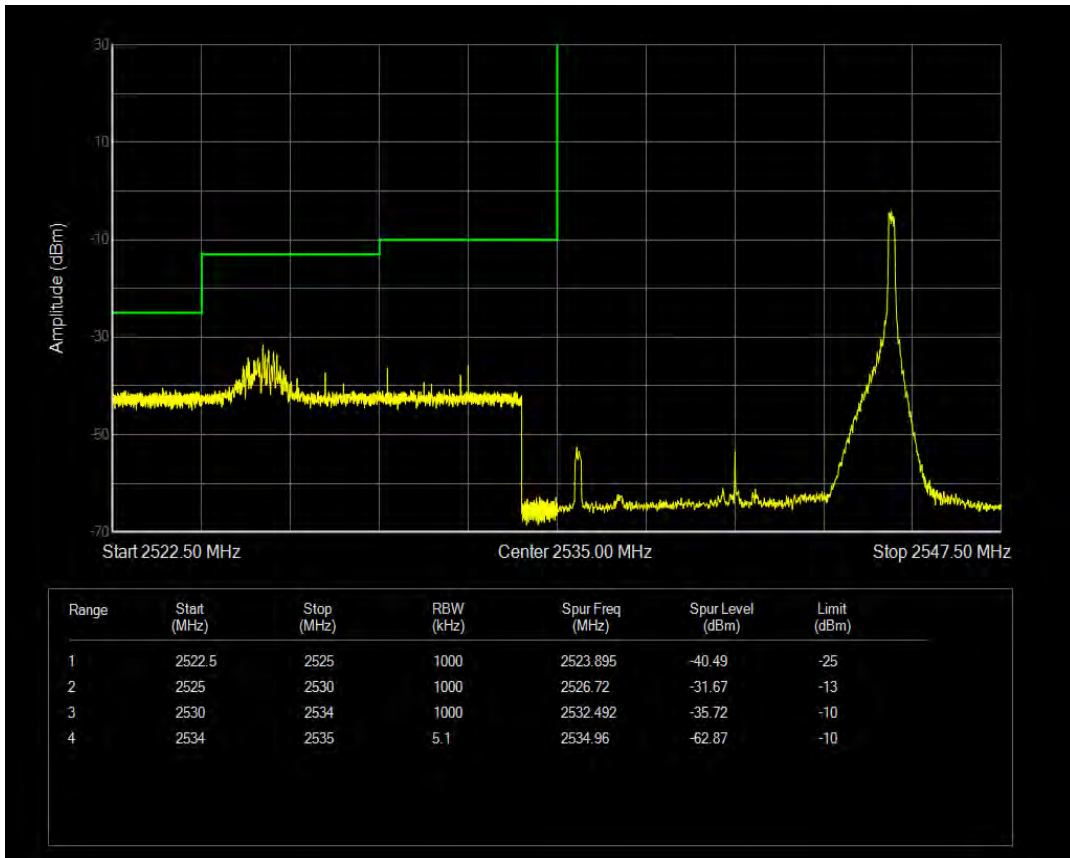

Band41 16QAM BW=15MHz Channel=41365 RB Size=1 Position=#Max

Band41 16QAM BW=15MHz Channel=41365 RB Size=1 Position=#0

Band41 16QAM BW=10MHz Channel=40090 RB Size=50 Position=#0

Band41 16QAM BW=10MHz Channel=40090 RB Size=1 Position=#Max