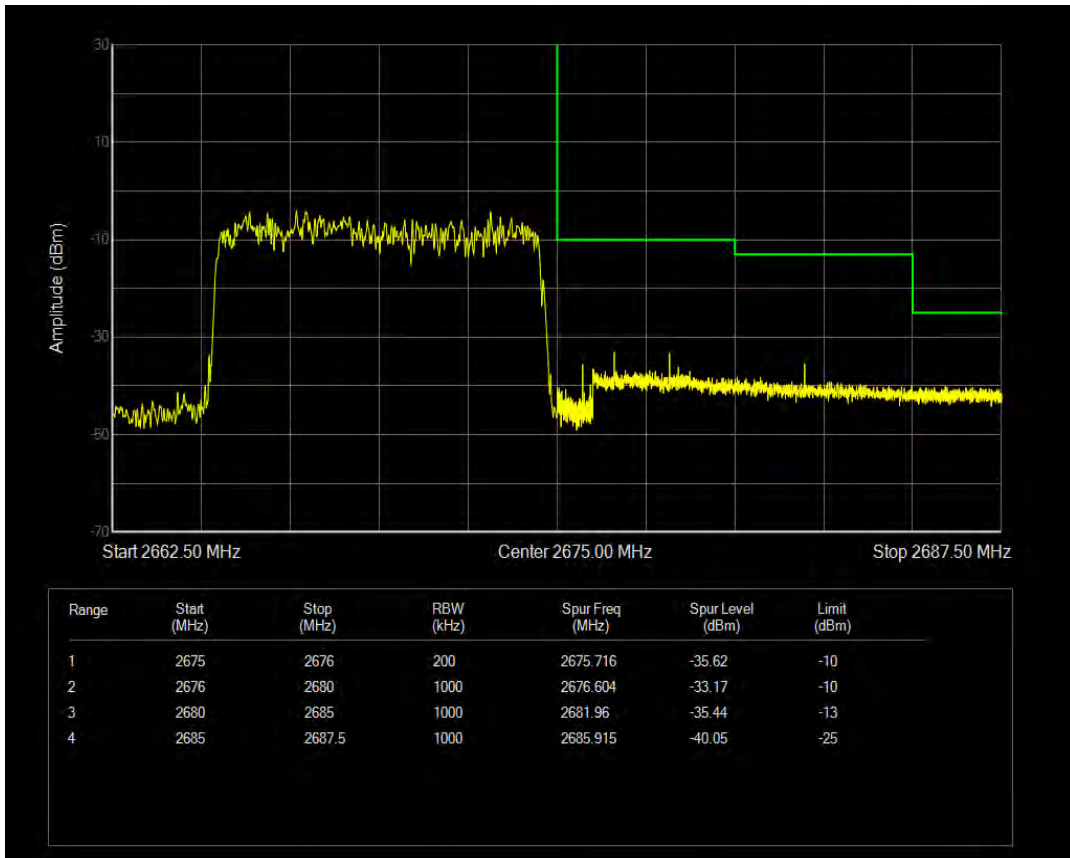

Band41 16QAM BW=10MHz Channel=41390 RB Size=1 Position=#Max