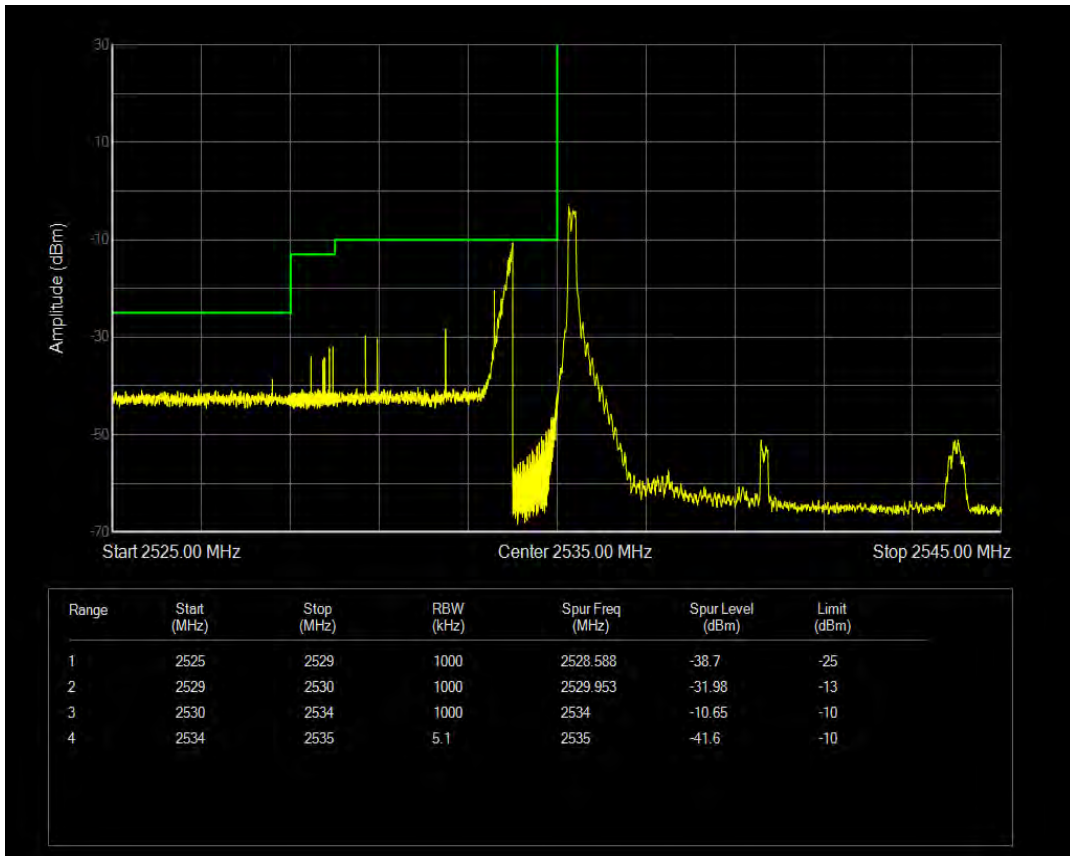

Band41 QPSK BW=5MHz Channel=41415 RB Size=25 Position=#0