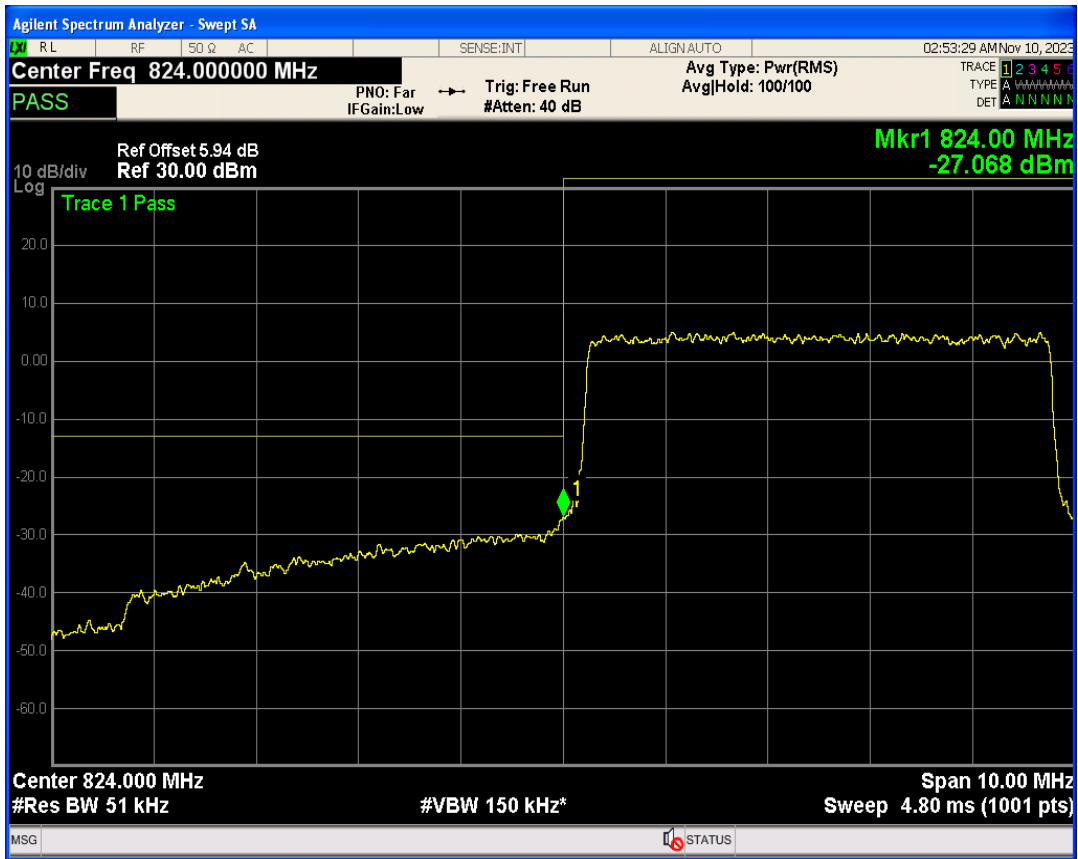

Band5 16QAM BW=5MHz Channel=20425 RB Size=1 Position=#Max