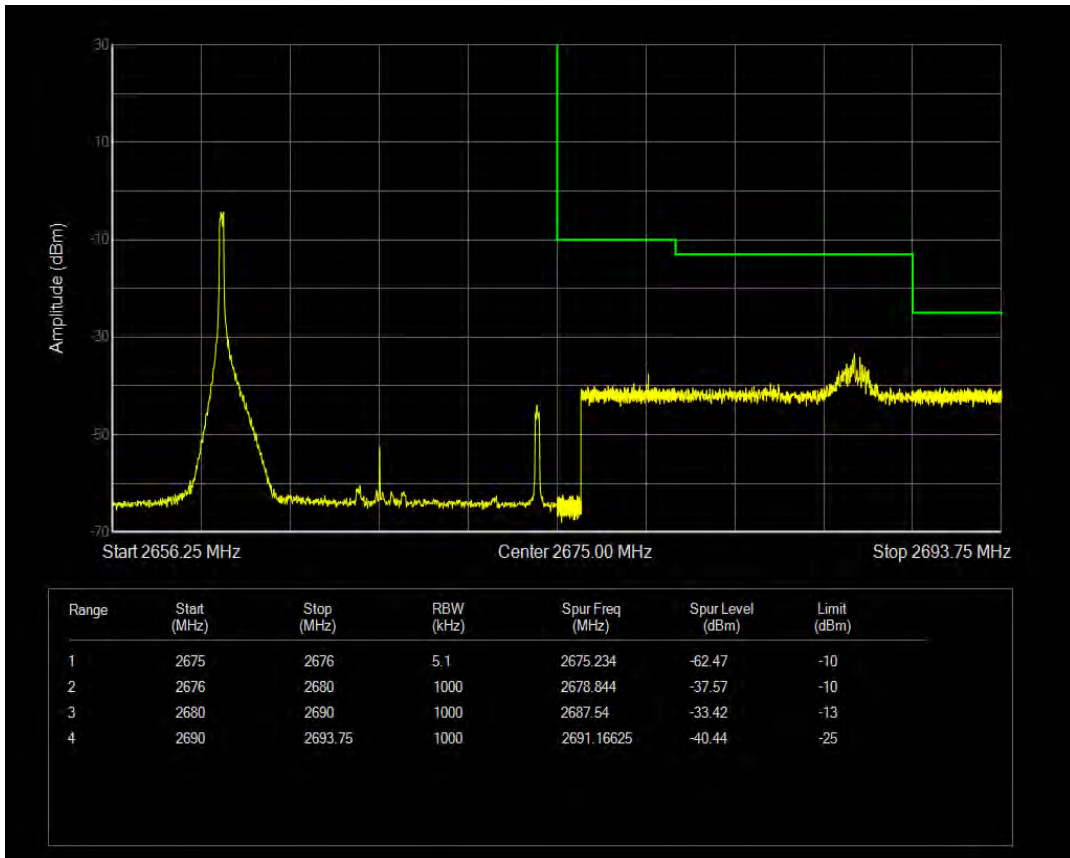

Band41 16QAM BW=10MHz Channel=40090 RB Size=50 Position=#0