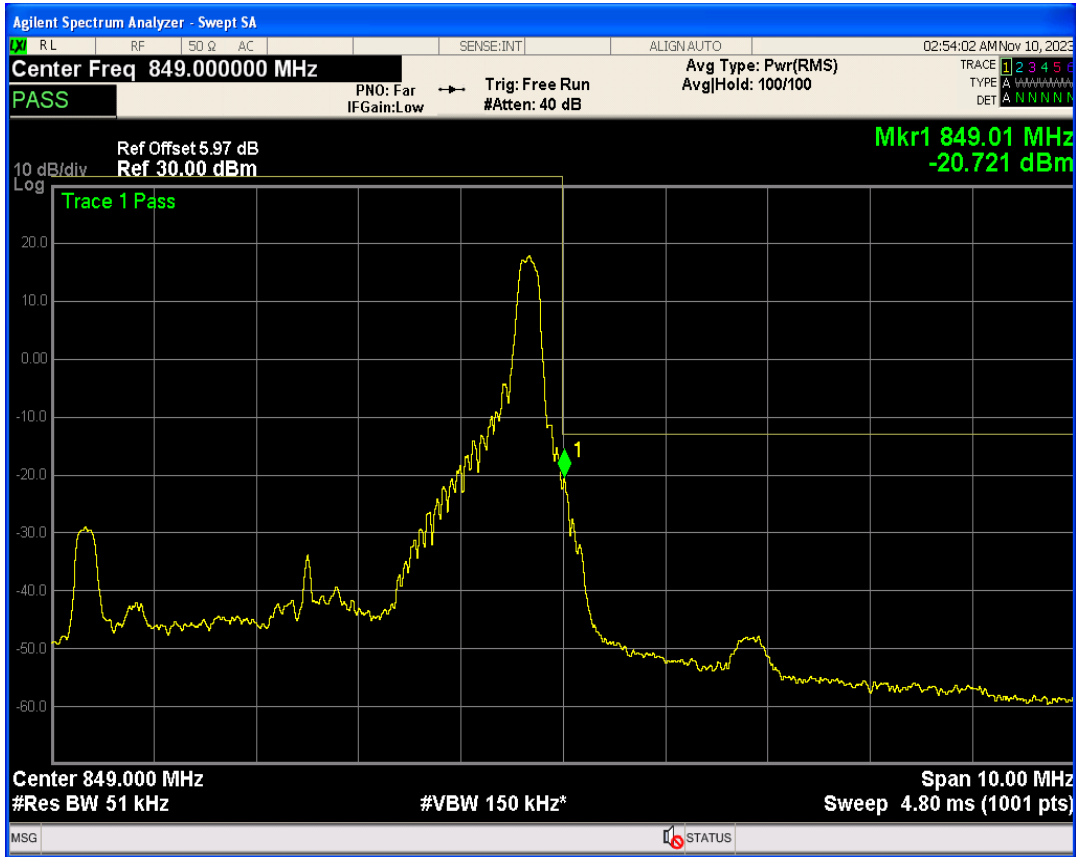

Band5 16QAM BW=5MHz Channel=20625 RB Size=25 Position=#0