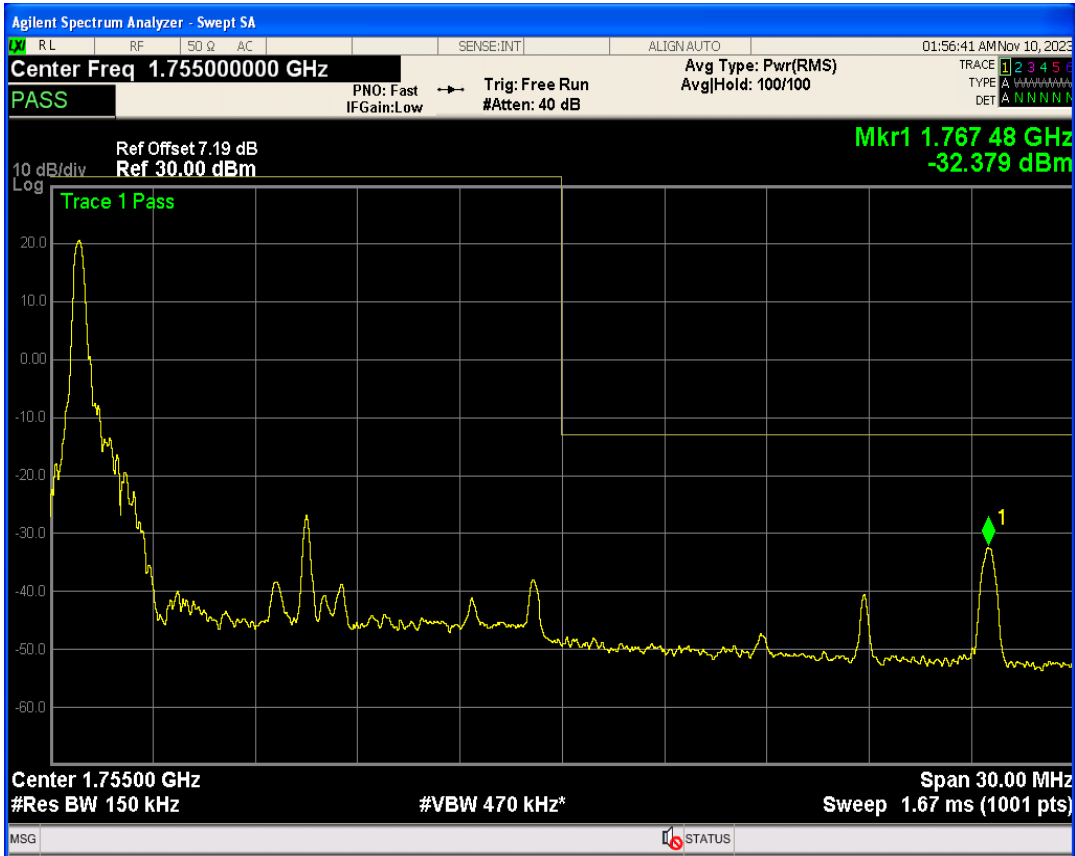

Band4 16QAM BW=15MHz Channel=20325 RB Size=1 Position=#Max