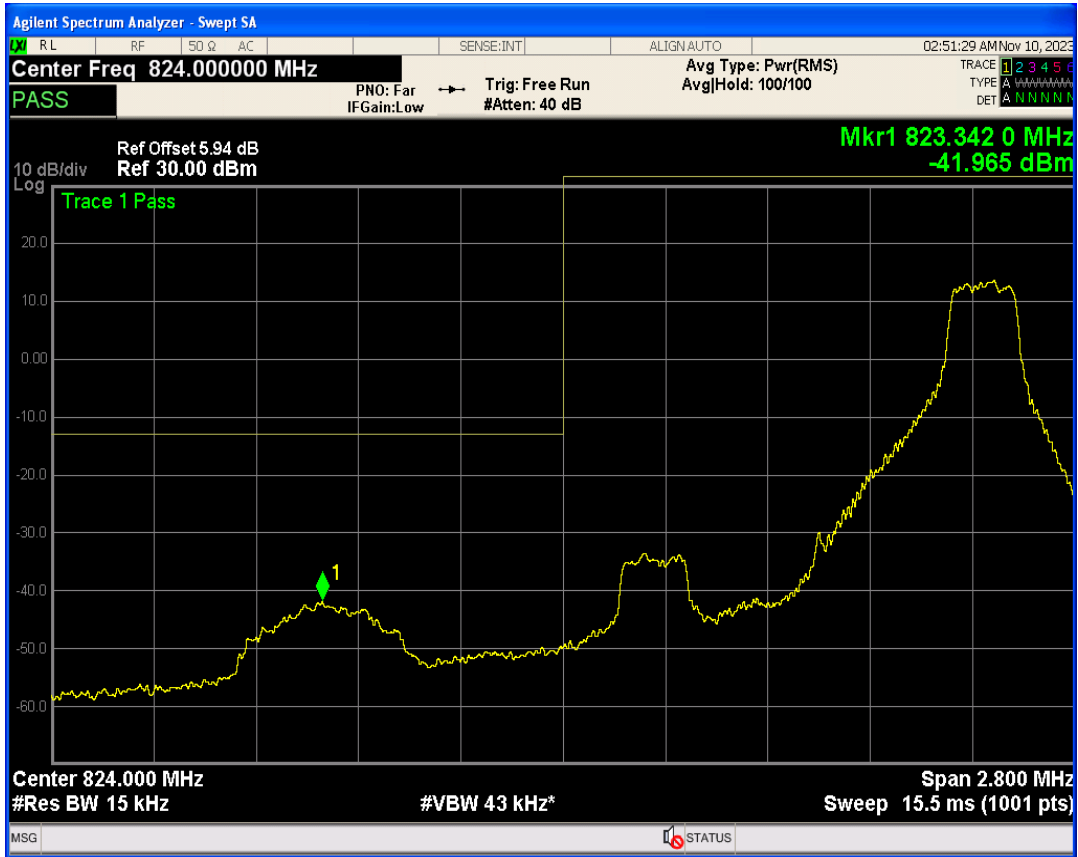

Band5 16QAM BW=1.4MHz Channel=20407 RB Size=6 Position=#0