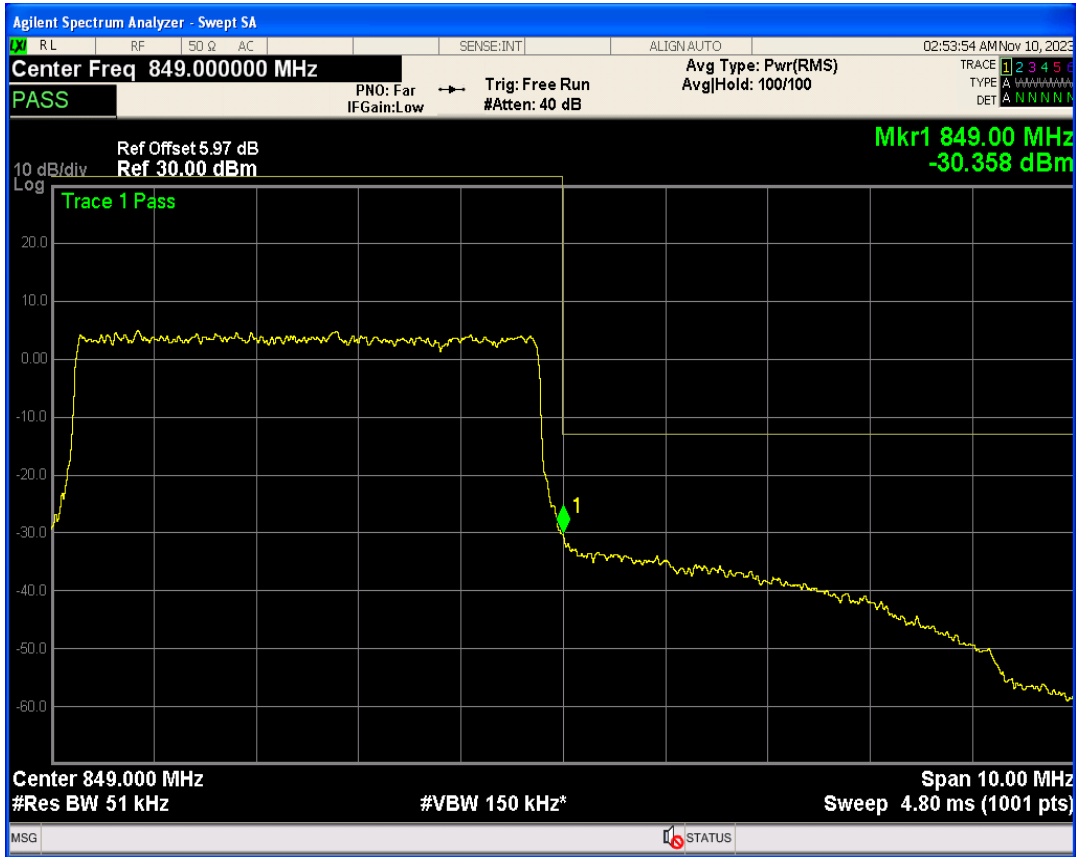

Band5 16QAM BW=5MHz Channel=20625 RB Size=1 Position=#0