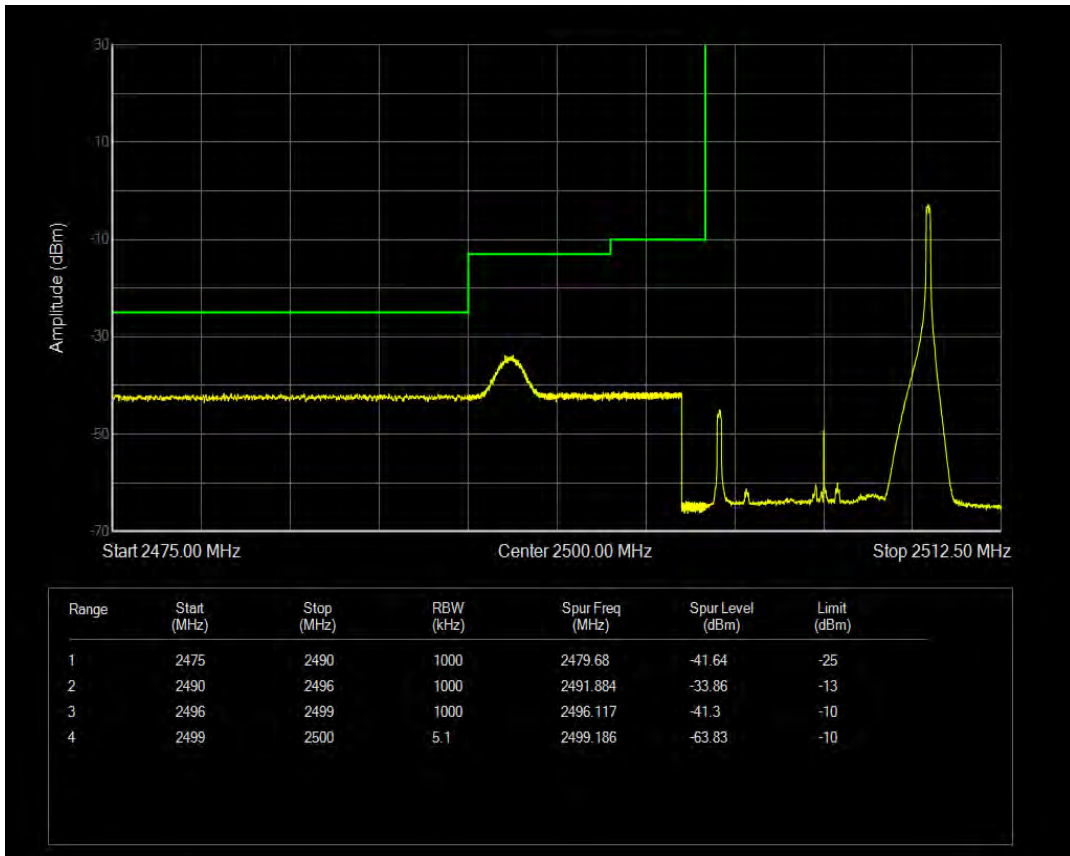

Band7 QPSK BW=5MHz Channel=21425 RB Size=25 Position=#0

Band7 16QAM BW=5MHz Channel=21425 RB Size=1 Position=#0

Band7 16QAM BW=5MHz Channel=21425 RB Size=1 Position=#Max

Band7 16QAM BW=5MHz Channel=21425 RB Size=25 Position=#0

Band7 QPSK BW=10MHz Channel=20800 RB Size=1 Position=#0

Band7 QPSK BW=10MHz Channel=20800 RB Size=50 Position=#0

Band7 QPSK BW=10MHz Channel=20800 RB Size=1 Position=#Max

Band7 16QAM BW=10MHz Channel=20800 RB Size=1 Position=#0