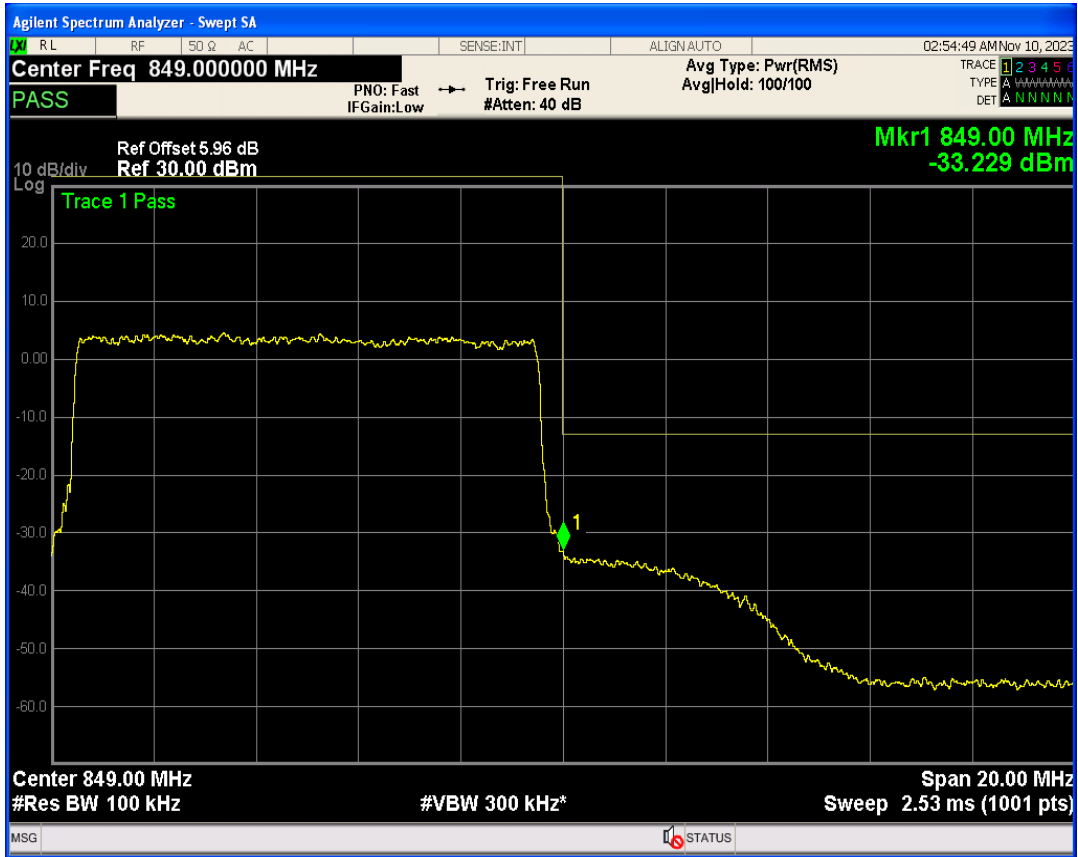

Band5 16QAM BW=10MHz Channel=20600 RB Size=1 Position=#Max