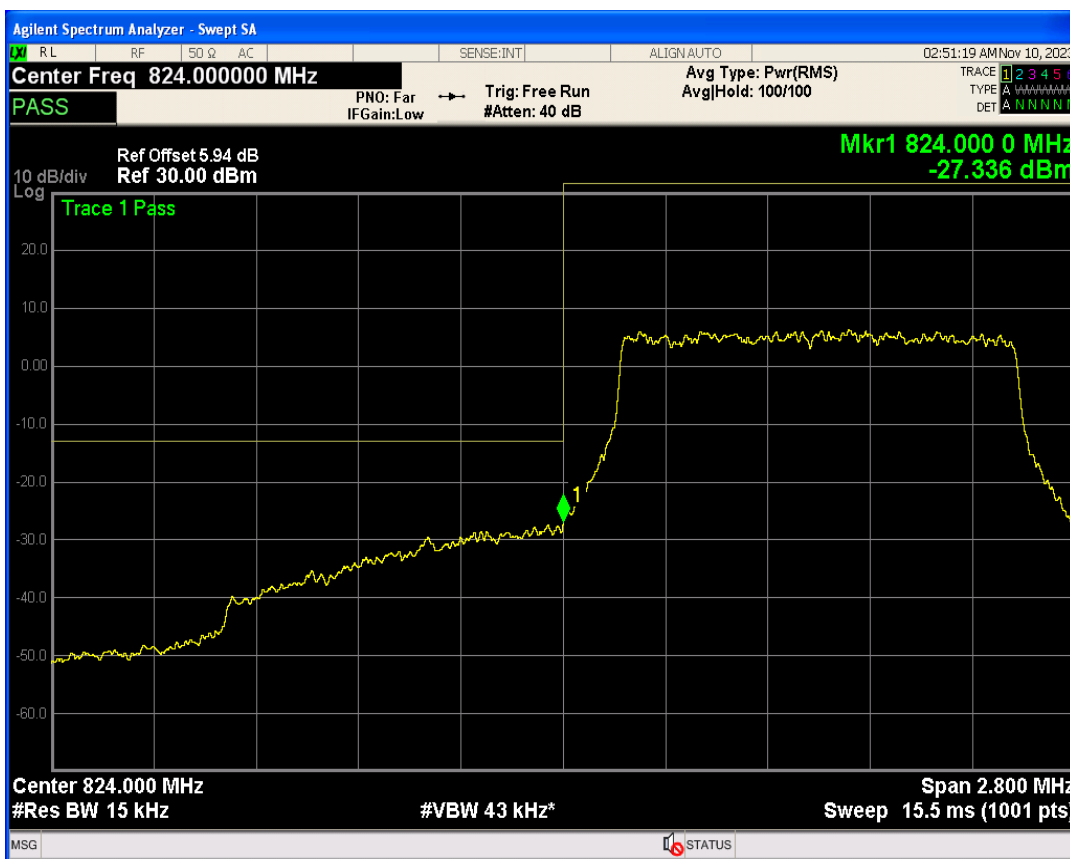

Band5 16QAM BW=1.4MHz Channel=20407 RB Size=1 Position=#0