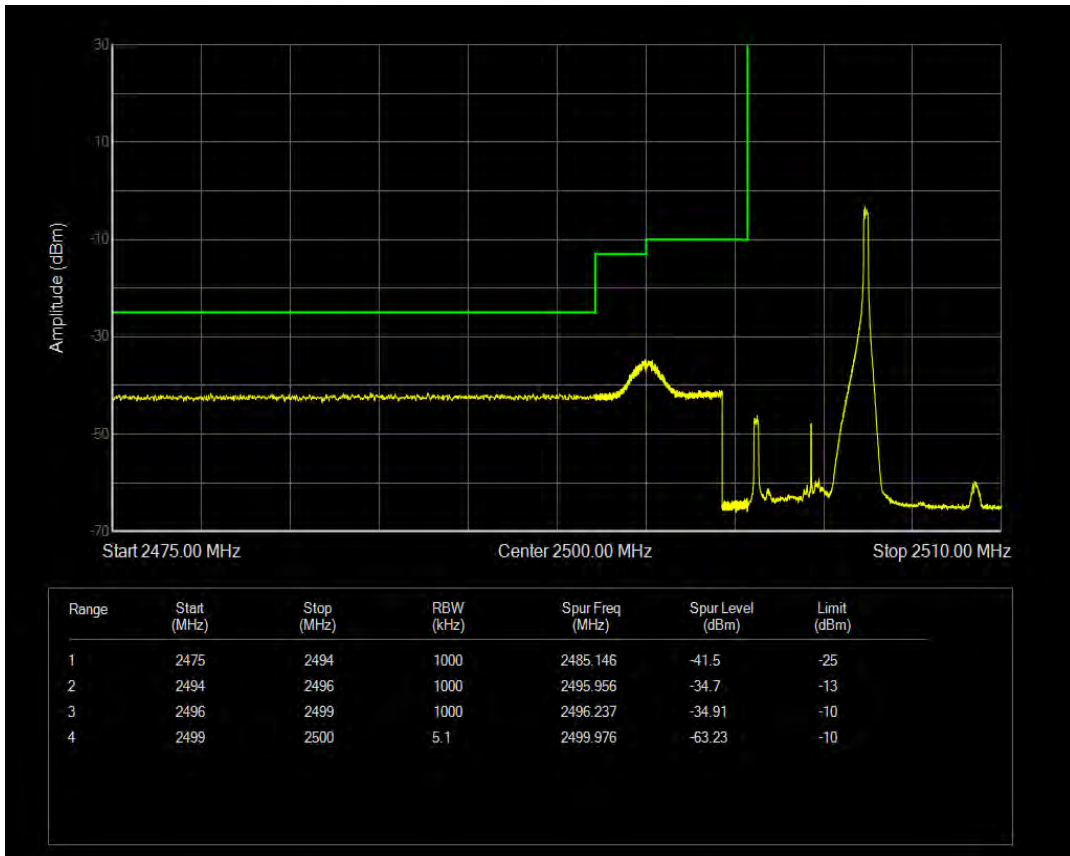

Band5 QPSK BW=10MHz Channel=20600 RB Size=50 Position=#0

Band5 16QAM BW=10MHz Channel=20600 RB Size=1 Position=#Max

Band5 16QAM BW=10MHz Channel=20600 RB Size=1 Position=#0

Band5 16QAM BW=10MHz Channel=20600 RB Size=50 Position=#0

Band7 QPSK BW=5MHz Channel=20775 RB Size=1 Position=#0

Band7 QPSK BW=5MHz Channel=20775 RB Size=1 Position=#Max

Band7 QPSK BW=5MHz Channel=20775 RB Size=25 Position=#0

Band7 16QAM BW=5MHz Channel=20775 RB Size=1 Position=#0

Band7 16QAM BW=5MHz Channel=20775 RB Size=1 Position=#Max

Band7 16QAM BW=5MHz Channel=20775 RB Size=25 Position=#0

Band7 QPSK BW=5MHz Channel=21425 RB Size=1 Position=#0

Band7 QPSK BW=5MHz Channel=21425 RB Size=1 Position=#Max