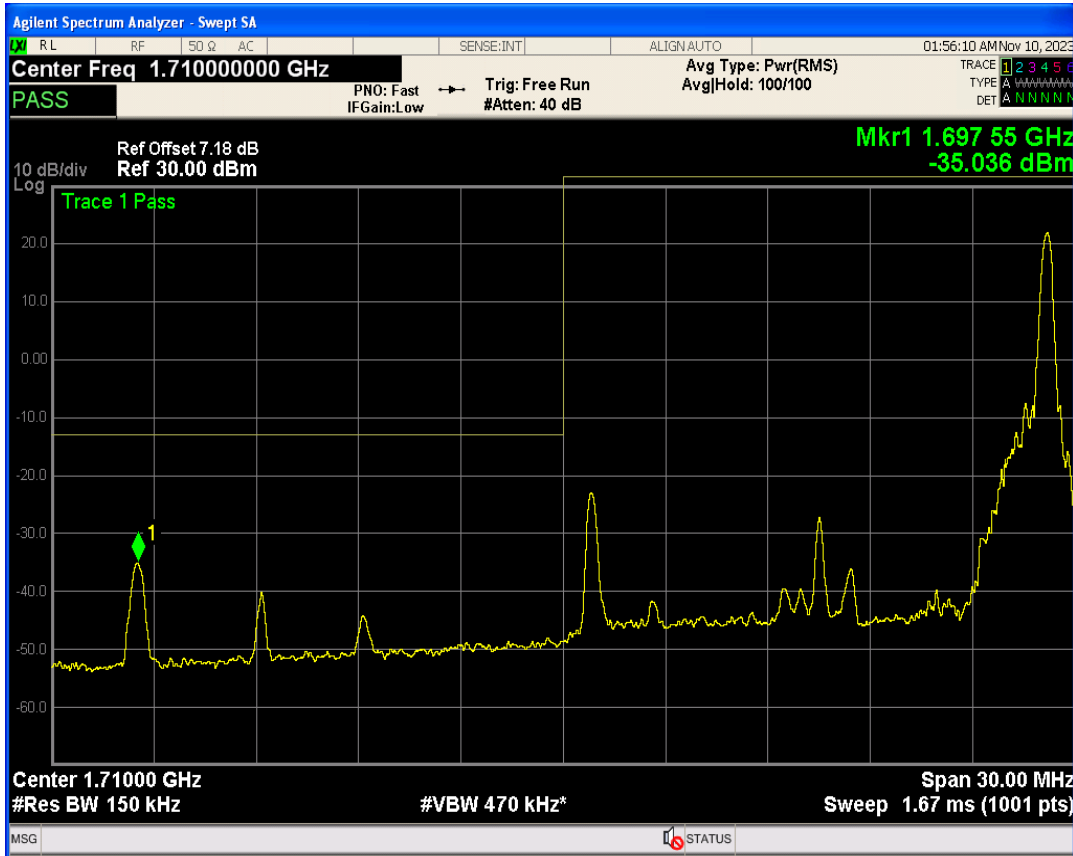

Band4 QPSK BW=15MHz Channel=20025 RB Size=1 Position=#0

Band4 QPSK BW=15MHz Channel=20025 RB Size=1 Position=#Max

Band4 QPSK BW=15MHz Channel=20025 RB Size=75 Position=#0

Band4 16QAM BW=15MHz Channel=20025 RB Size=1 Position=#0

Band4 16QAM BW=15MHz Channel=20025 RB Size=1 Position=#Max

Band4 16QAM BW=15MHz Channel=20025 RB Size=75 Position=#0

Band4 QPSK BW=15MHz Channel=20325 RB Size=1 Position=#0

Band4 QPSK BW=15MHz Channel=20325 RB Size=1 Position=#Max