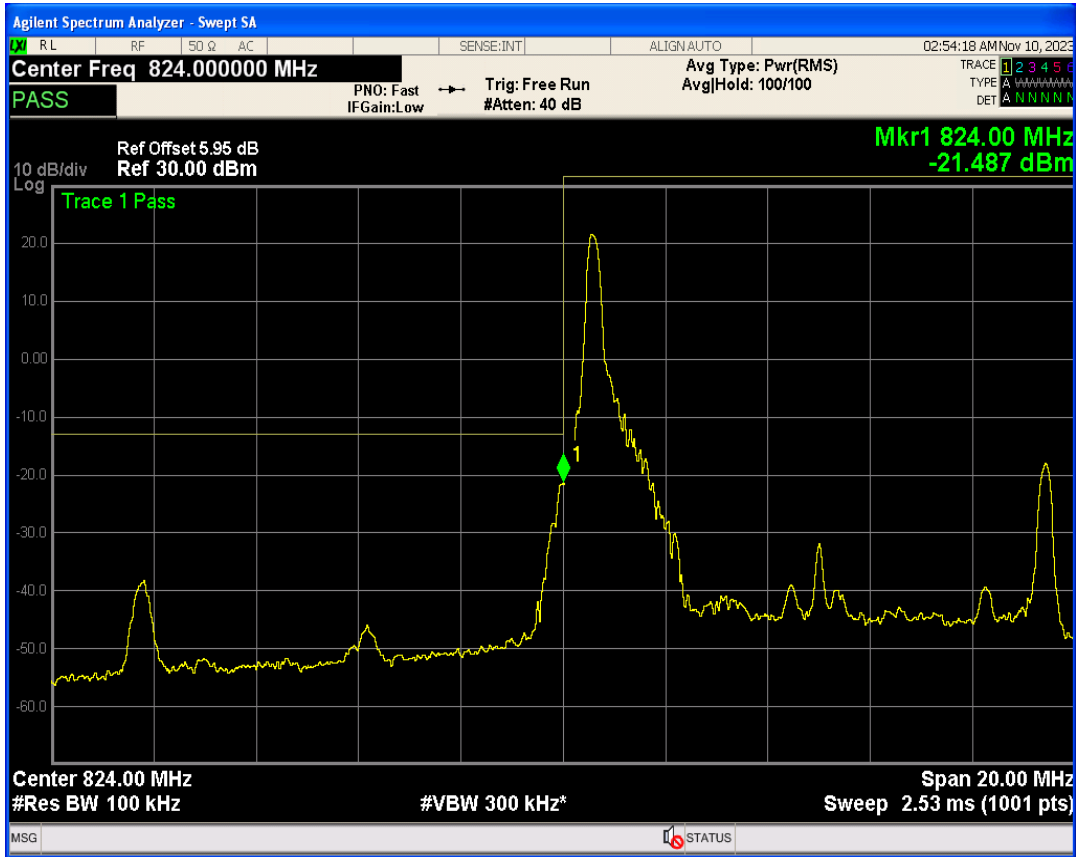

Band5 QPSK BW=10MHz Channel=20450 RB Size=1 Position=#0