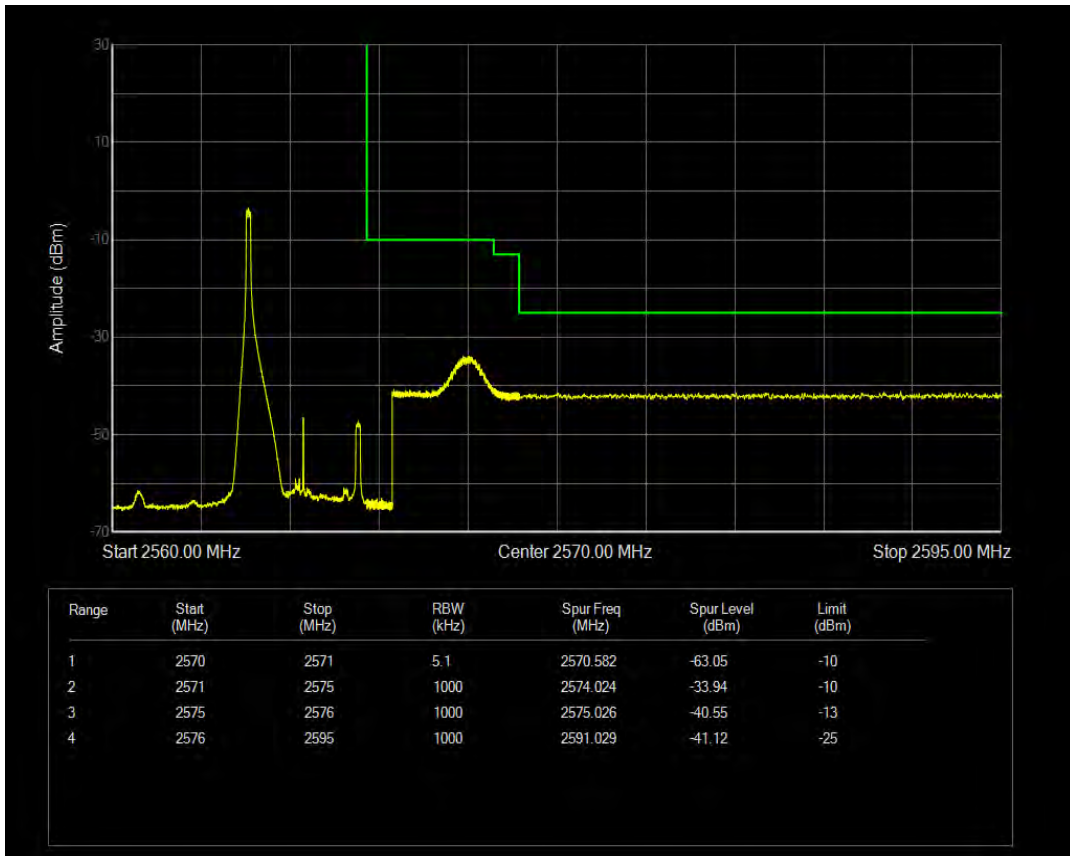

Band7 16QAM BW=5MHz Channel=20775 RB Size=1 Position=#Max

Band7 16QAM BW=5MHz Channel=20775 RB Size=25 Position=#0

Band7 QPSK BW=5MHz Channel=21425 RB Size=1 Position=#0

Band7 QPSK BW=5MHz Channel=21425 RB Size=1 Position=#Max

Band7 QPSK BW=5MHz Channel=21425 RB Size=25 Position=#0

Band7 16QAM BW=5MHz Channel=21425 RB Size=1 Position=#0

Band7 16QAM BW=5MHz Channel=21425 RB Size=1 Position=#Max

Band7 16QAM BW=5MHz Channel=21425 RB Size=25 Position=#0