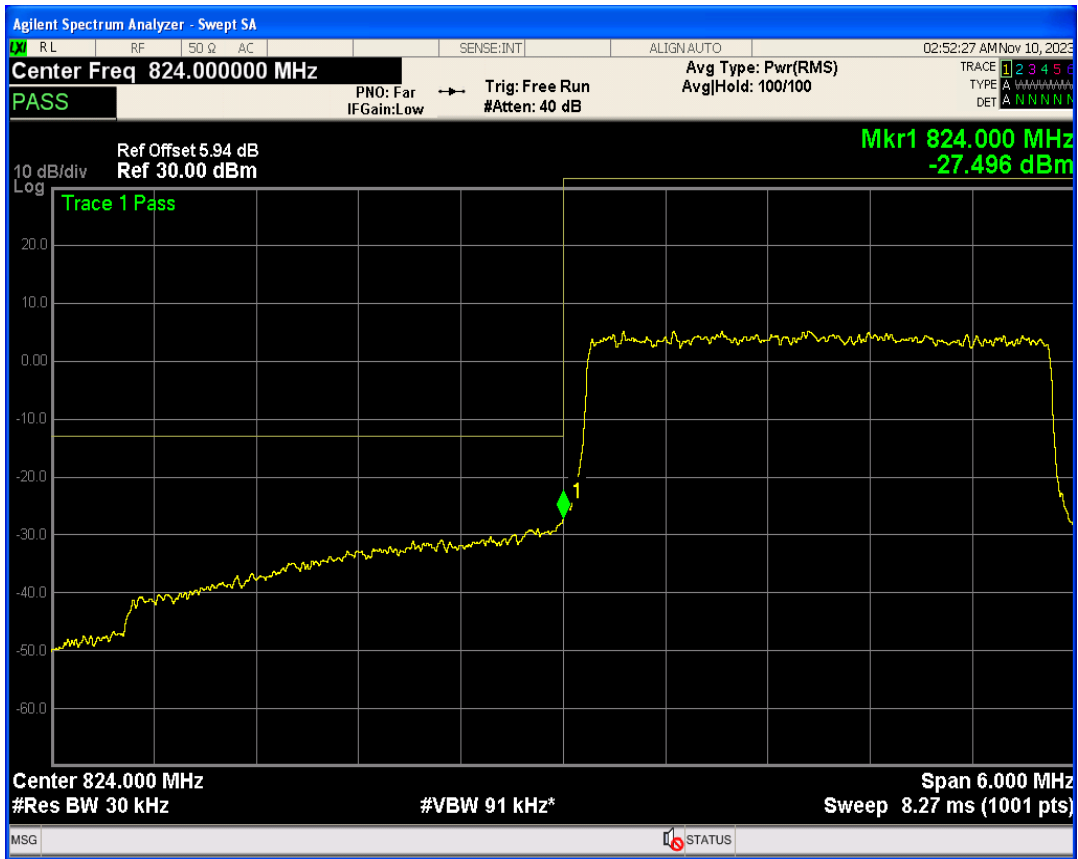

Band5 16QAM BW=3MHz Channel=20415 RB Size=1 Position=#0