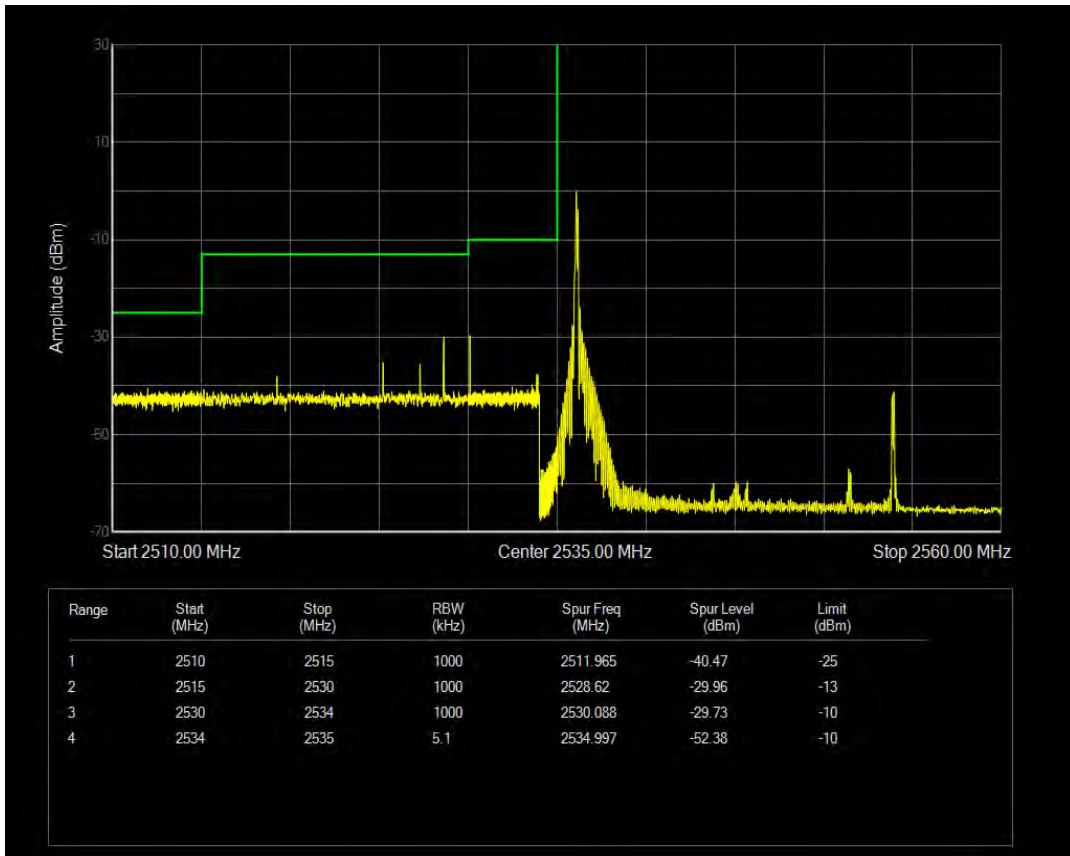

Band41 16QAM BW=5MHz Channel=40065 RB Size=1 Position=#0

Band41 16QAM BW=20MHz Channel=41340 RB Size=100 Position=#0

Band41 16QAM BW=20MHz Channel=41340 RB Size=1 Position=#Max

Band41 QPSK BW=20MHz Channel=40140 RB Size=1 Position=#0