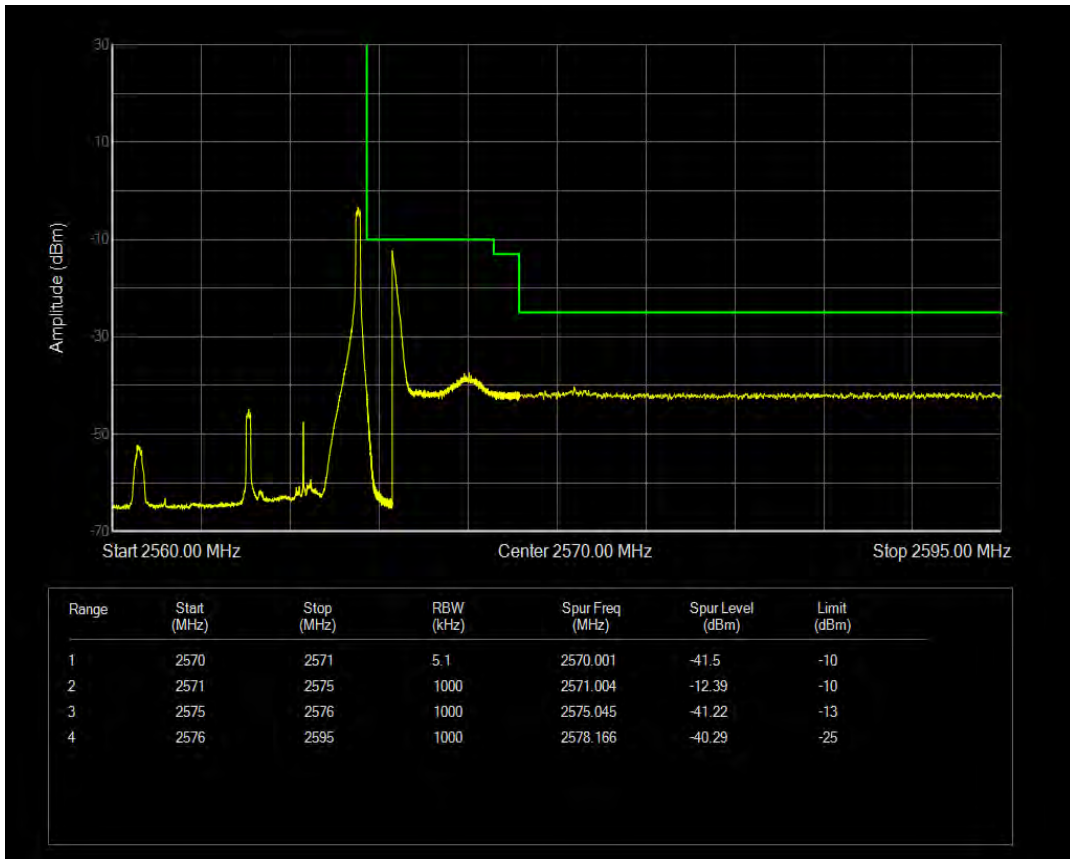

Band7 16QAM BW=5MHz Channel=20775 RB Size=1 Position=#Max

Band7 16QAM BW=5MHz Channel=20775 RB Size=25 Position=#0

Band7 QPSK BW=5MHz Channel=21425 RB Size=1 Position=#0

Band7 QPSK BW=5MHz Channel=21425 RB Size=1 Position=#Max

Band7 QPSK BW=5MHz Channel=21425 RB Size=25 Position=#0

Band7 16QAM BW=5MHz Channel=21425 RB Size=1 Position=#0

Band7 16QAM BW=5MHz Channel=21425 RB Size=1 Position=#Max

Band7 16QAM BW=5MHz Channel=21425 RB Size=25 Position=#0