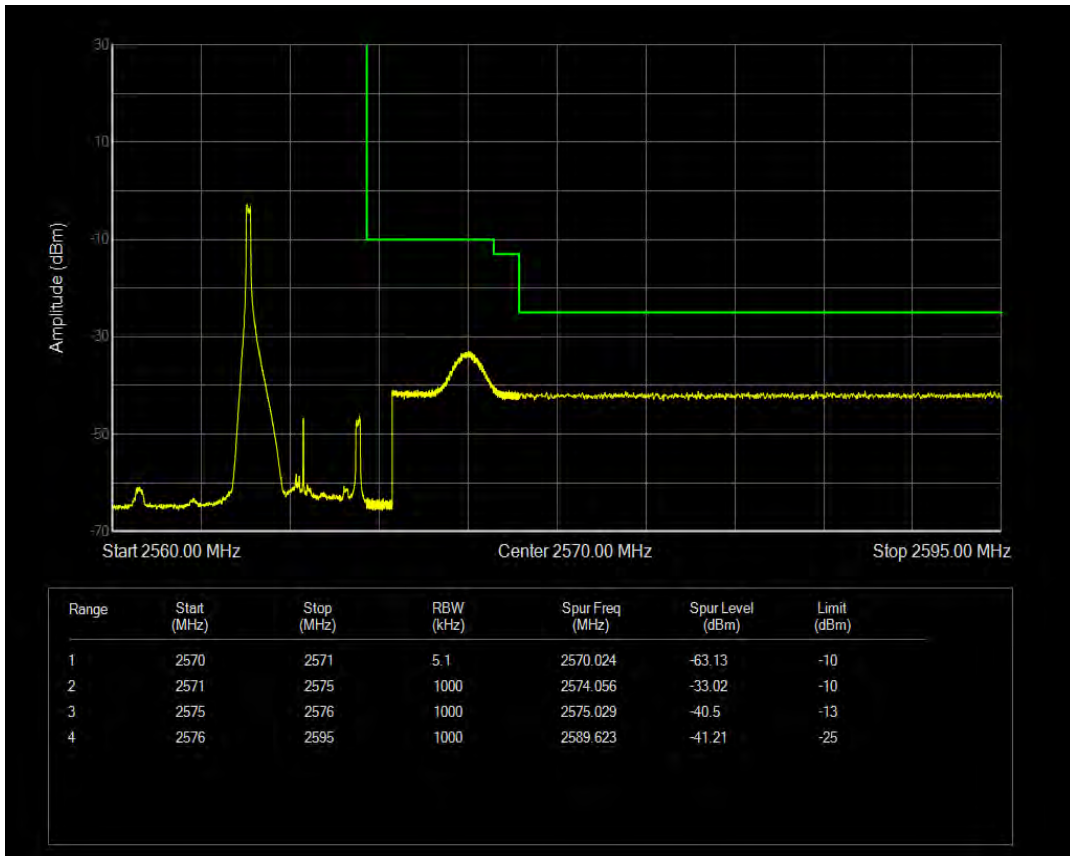

Band5 QPSK BW=10MHz Channel=20600 RB Size=50 Position=#0

Band5 16QAM BW=10MHz Channel=20600 RB Size=1 Position=#Max

Band5 16QAM BW=10MHz Channel=20600 RB Size=1 Position=#0

Band5 16QAM BW=10MHz Channel=20600 RB Size=50 Position=#0

Band7 QPSK BW=5MHz Channel=20775 RB Size=1 Position=#0

Band7 QPSK BW=5MHz Channel=20775 RB Size=1 Position=#Max

Band7 QPSK BW=5MHz Channel=20775 RB Size=25 Position=#0

Band7 16QAM BW=5MHz Channel=20775 RB Size=1 Position=#0

Band7 16QAM BW=5MHz Channel=20775 RB Size=1 Position=#Max

Band7 16QAM BW=5MHz Channel=20775 RB Size=25 Position=#0

Band7 QPSK BW=5MHz Channel=21425 RB Size=1 Position=#0

Band7 QPSK BW=5MHz Channel=21425 RB Size=1 Position=#Max