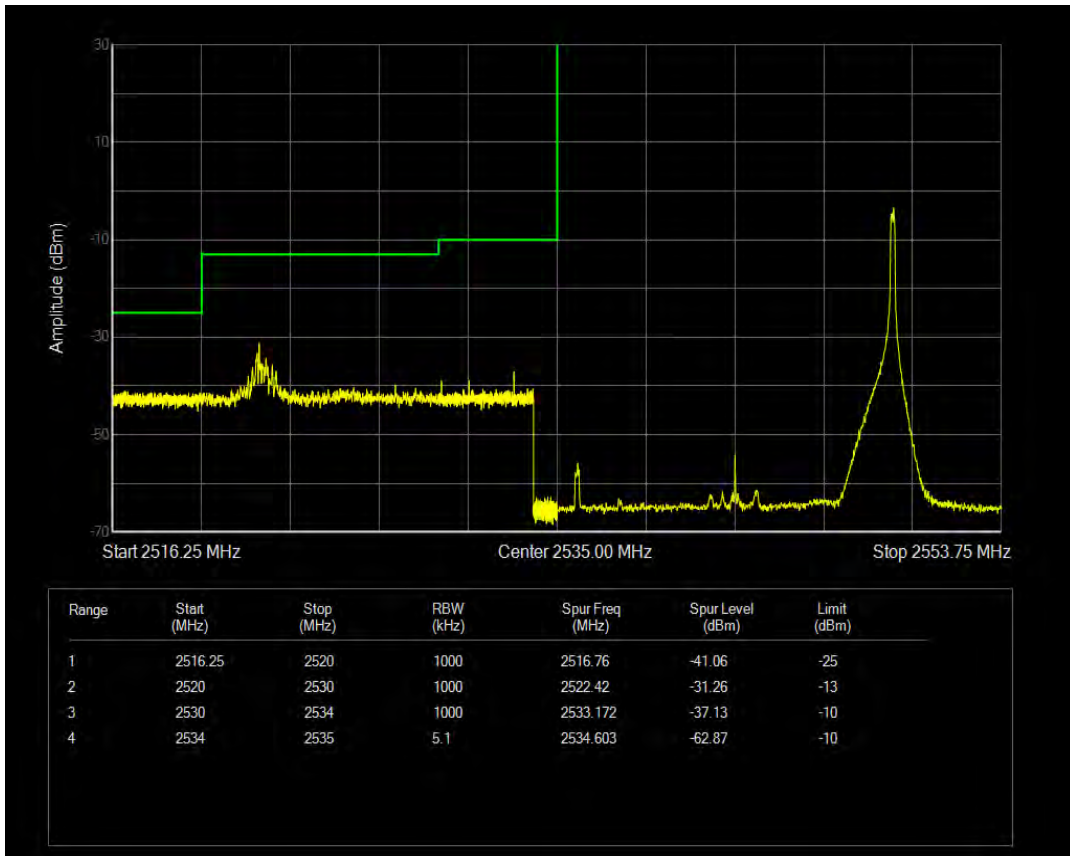

Band41 16QAM BW=15MHz Channel=40115 RB Size=1 Position=#0