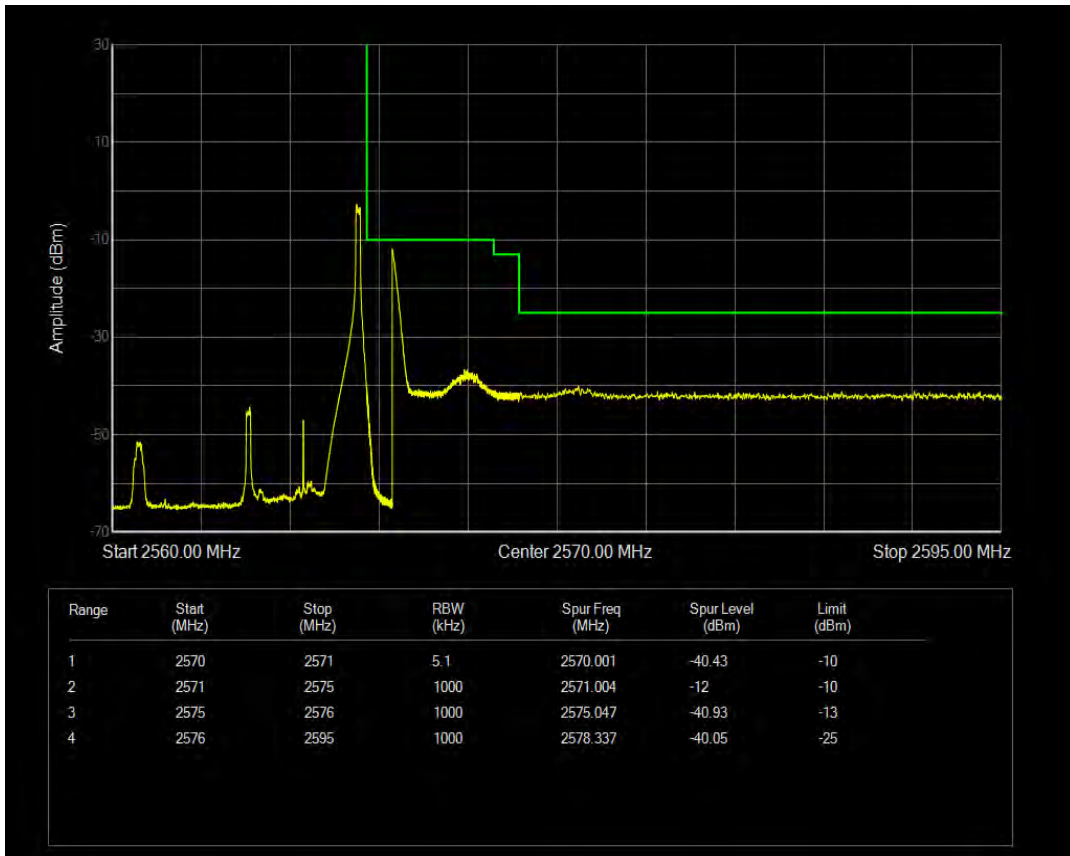

Band7 16QAM BW=5MHz Channel=20775 RB Size=1 Position=#Max

Band7 16QAM BW=5MHz Channel=20775 RB Size=25 Position=#0

Band7 QPSK BW=5MHz Channel=21425 RB Size=1 Position=#0

Band7 QPSK BW=5MHz Channel=21425 RB Size=1 Position=#Max