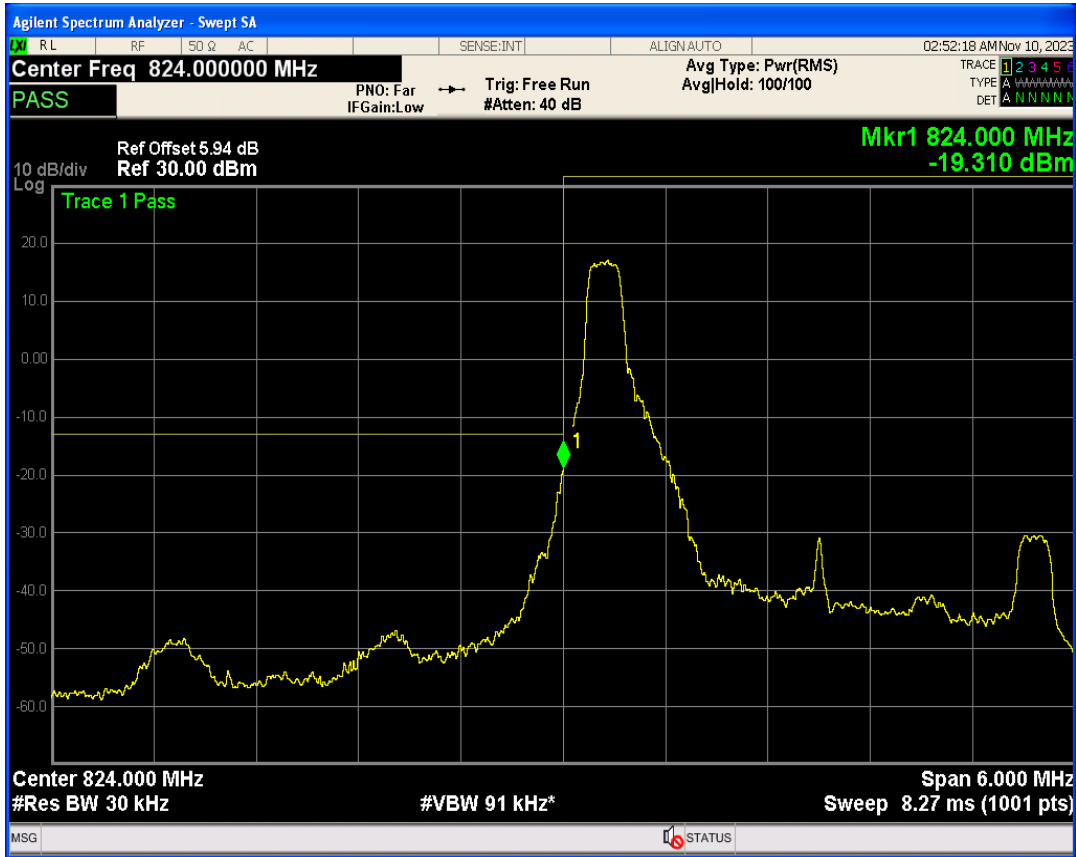

Band5 QPSK BW=3MHz Channel=20415 RB Size=1 Position=#Max