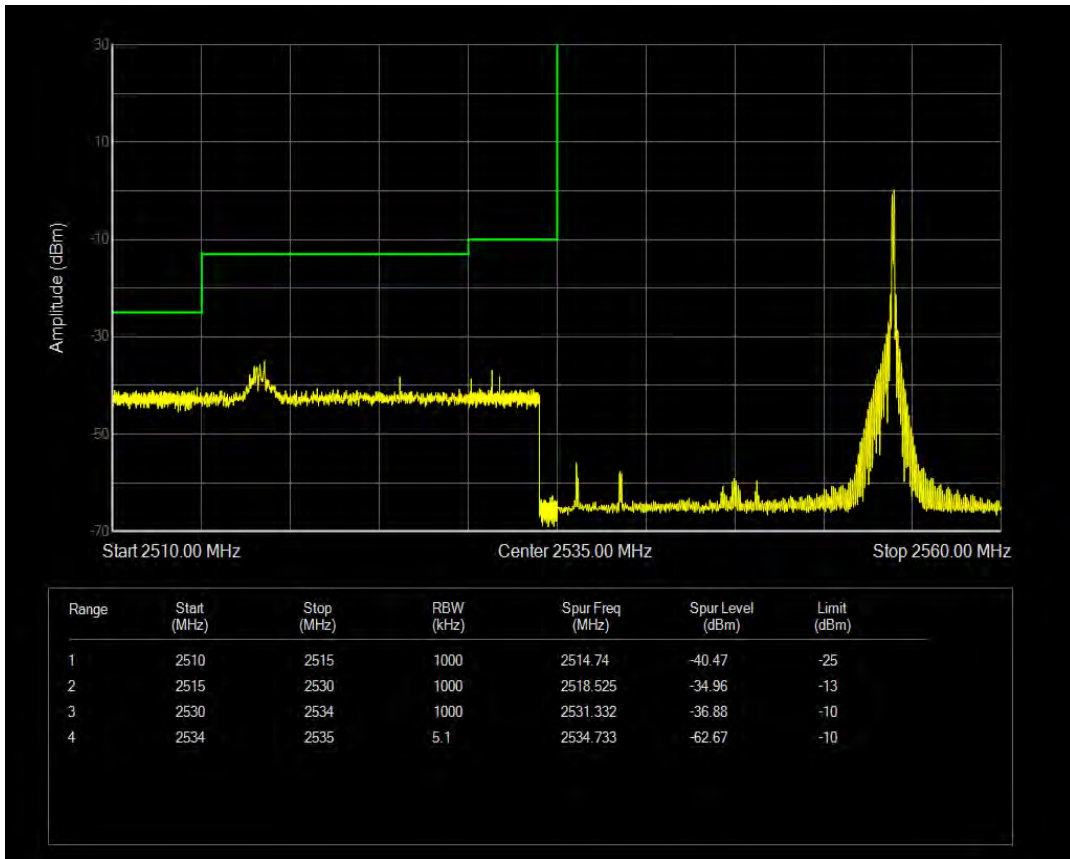

Band41 QPSK BW=20MHz Channel=41340 RB Size=1 Position=#Max