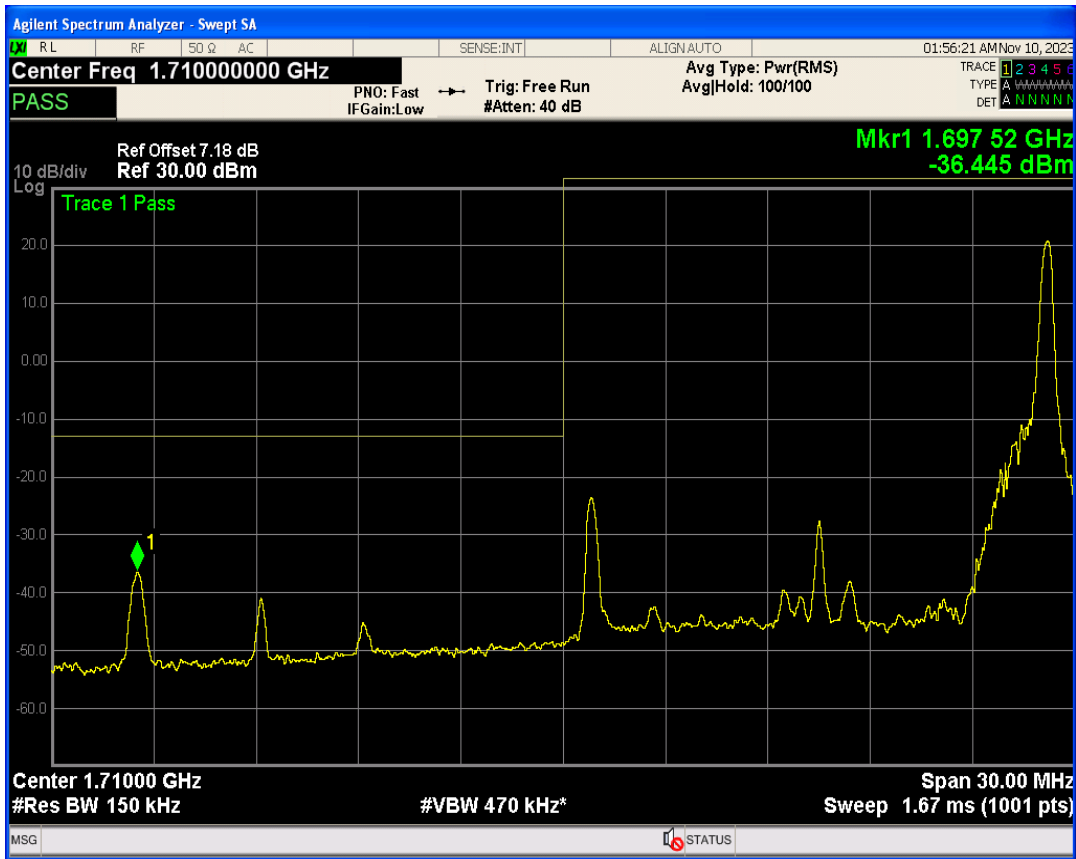

Band4 16QAM BW=15MHz Channel=20025 RB Size=75 Position=#0