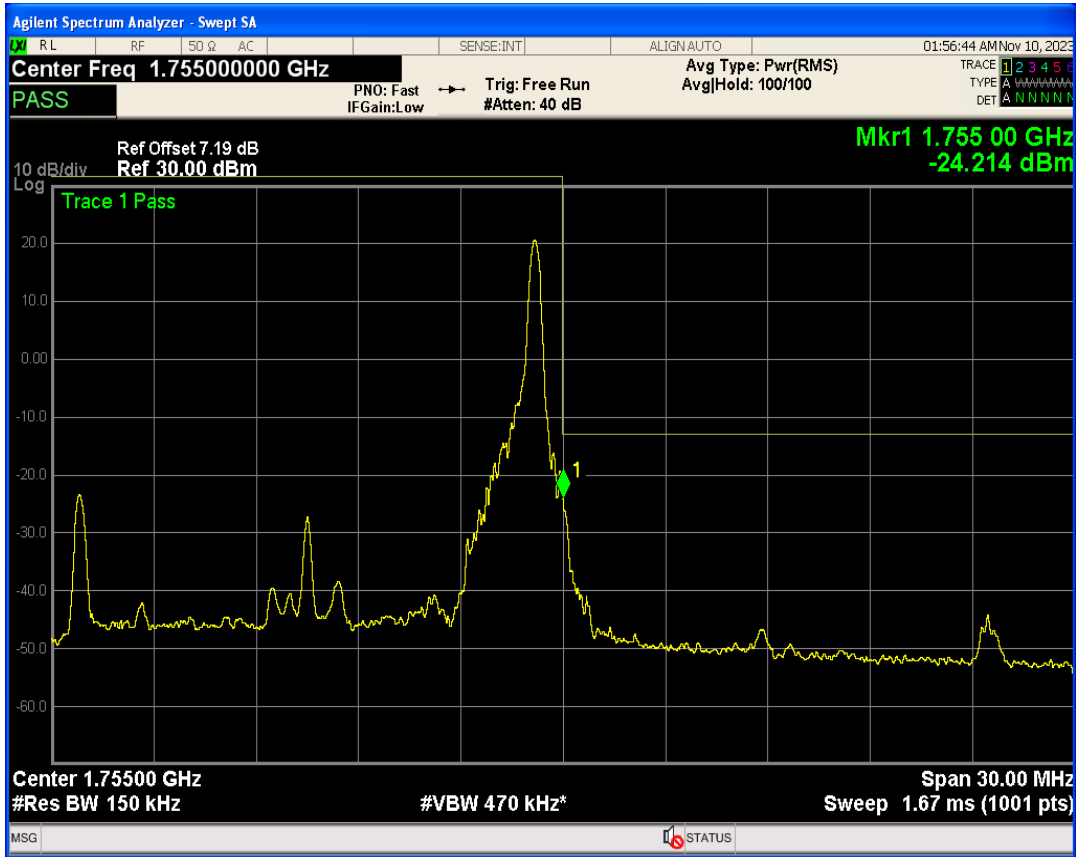

Band4 16QAM BW=15MHz Channel=20325 RB Size=75 Position=#0