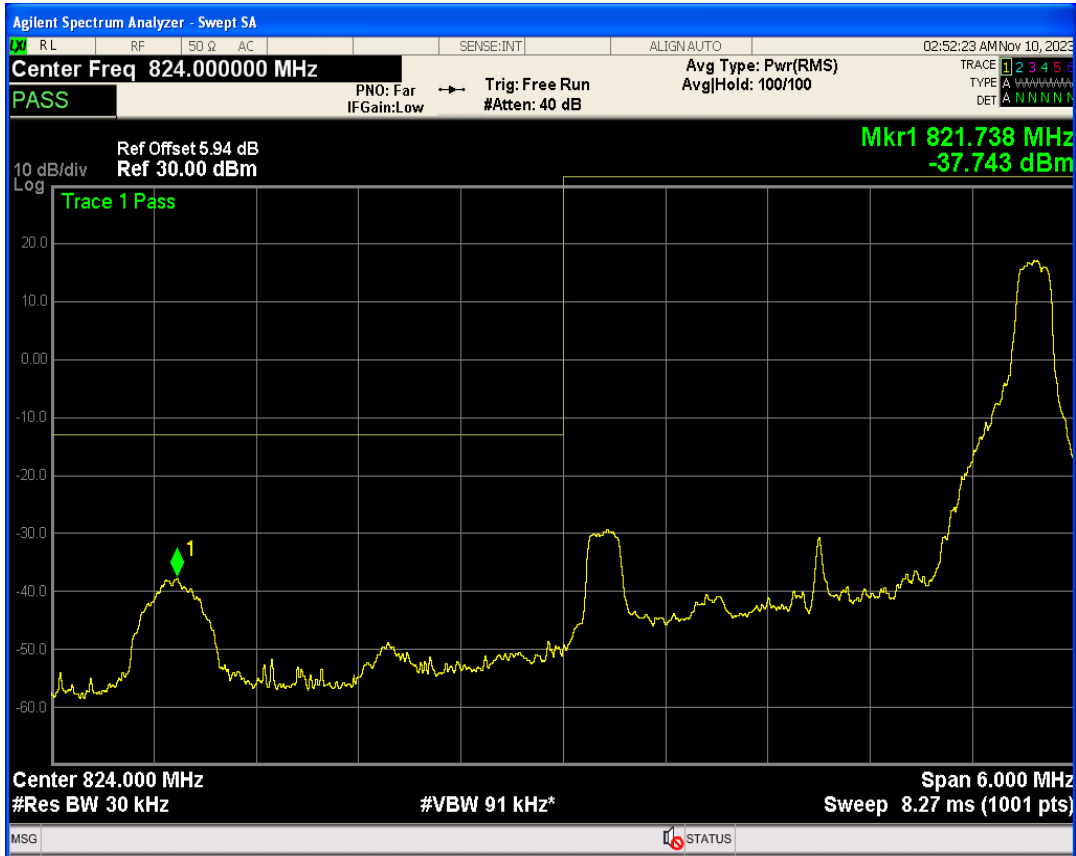

Band5 QPSK BW=3MHz Channel=20415 RB Size=15 Position=#0