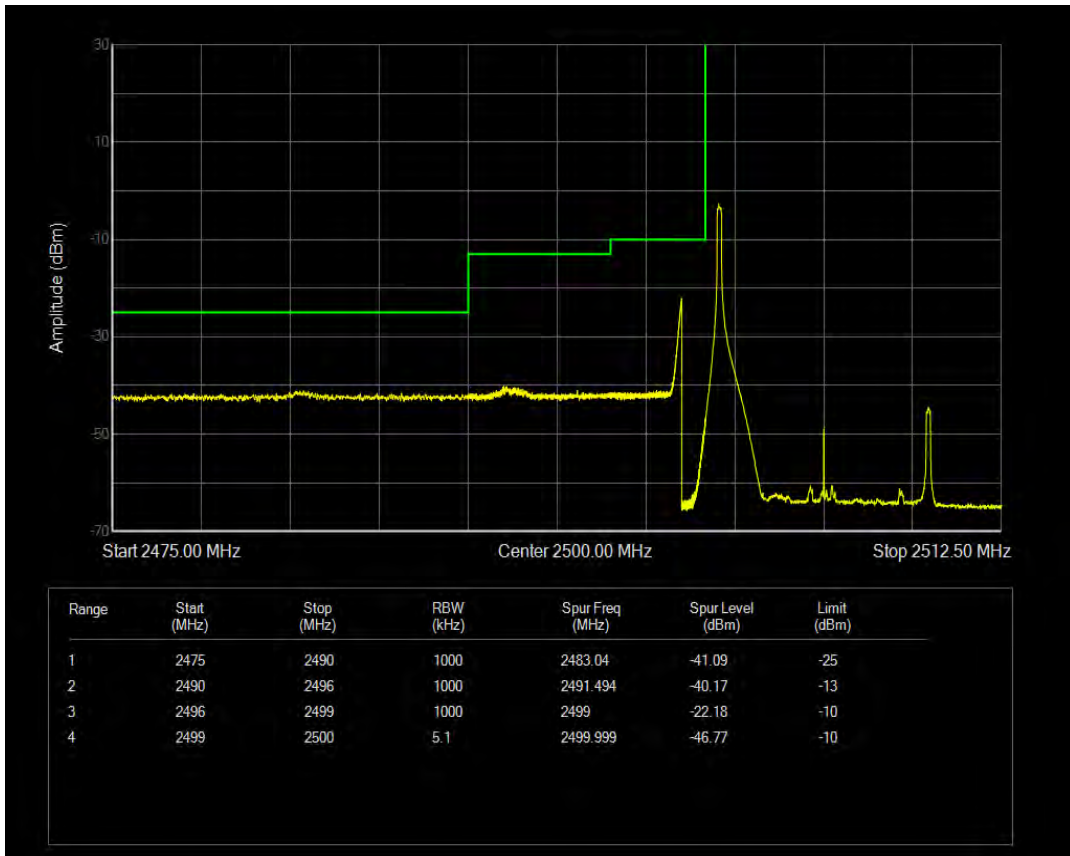

Band7 QPSK BW=5MHz Channel=21425 RB Size=25 Position=#0

Band7 16QAM BW=5MHz Channel=21425 RB Size=1 Position=#0

Band7 16QAM BW=5MHz Channel=21425 RB Size=1 Position=#Max

Band7 16QAM BW=5MHz Channel=21425 RB Size=25 Position=#0

Band7 QPSK BW=10MHz Channel=20800 RB Size=1 Position=#0

Band7 QPSK BW=10MHz Channel=20800 RB Size=50 Position=#0

Band7 QPSK BW=10MHz Channel=20800 RB Size=1 Position=#Max

Band7 16QAM BW=10MHz Channel=20800 RB Size=1 Position=#0