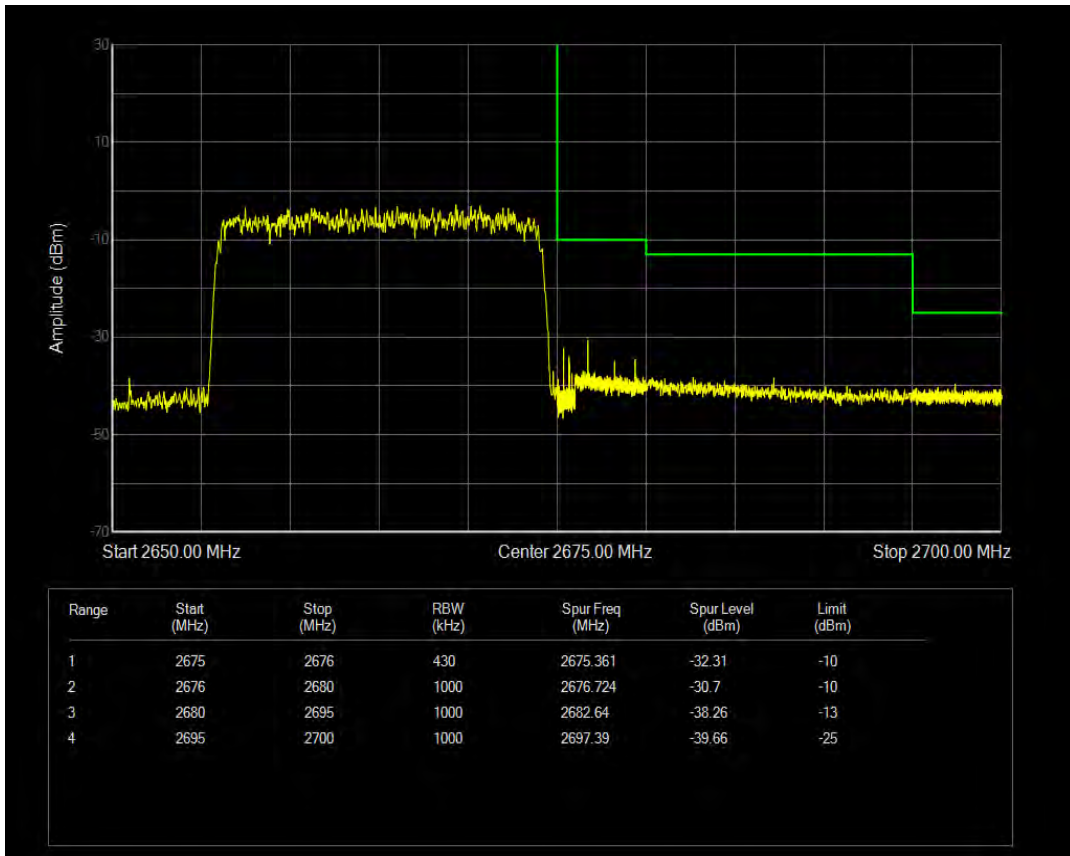

Band41 16QAM BW=20MHz Channel=41340 RB Size=1 Position=#Max