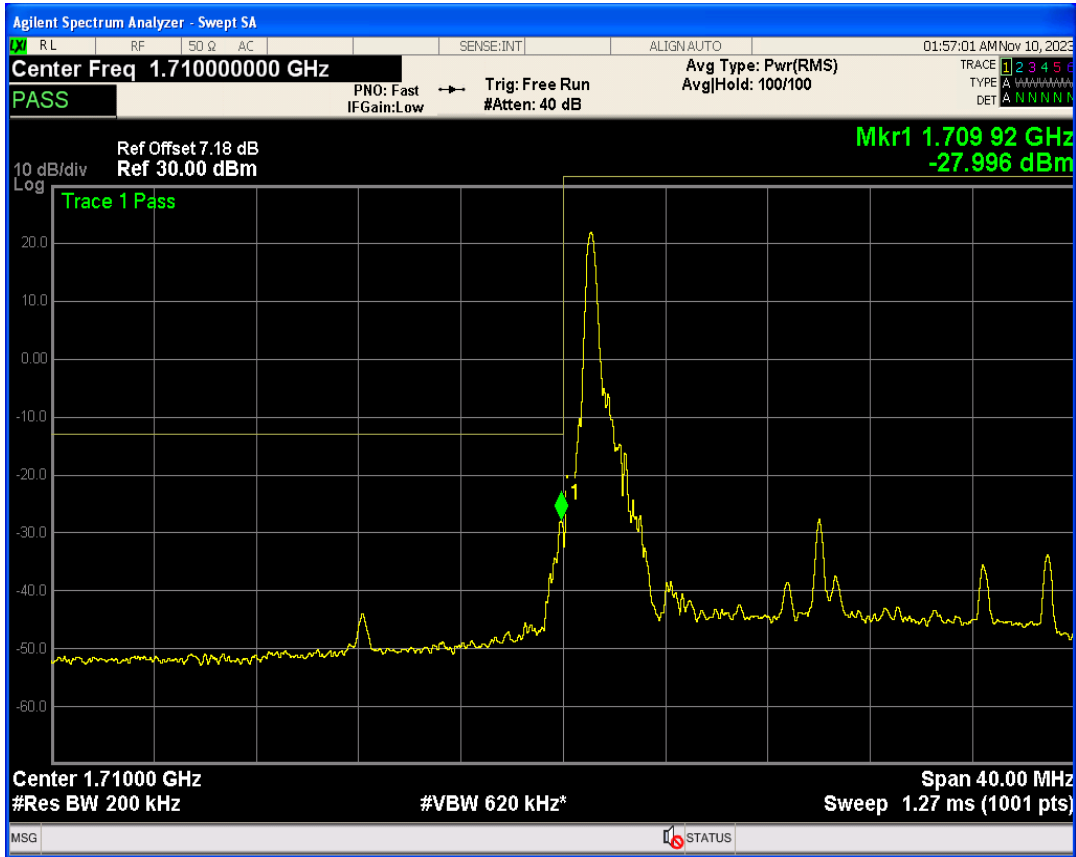

Band4 QPSK BW=15MHz Channel=20325 RB Size=75 Position=#0

Band4 16QAM BW=15MHz Channel=20325 RB Size=1 Position=#0

Band4 16QAM BW=15MHz Channel=20325 RB Size=1 Position=#Max

Band4 16QAM BW=15MHz Channel=20325 RB Size=75 Position=#0

Band4 QPSK BW=20MHz Channel=20050 RB Size=1 Position=#0

Band4 QPSK BW=20MHz Channel=20050 RB Size=1 Position=#Max

Band4 QPSK BW=20MHz Channel=20050 RB Size=100 Position=#0

Band4 16QAM BW=20MHz Channel=20050 RB Size=1 Position=#Max