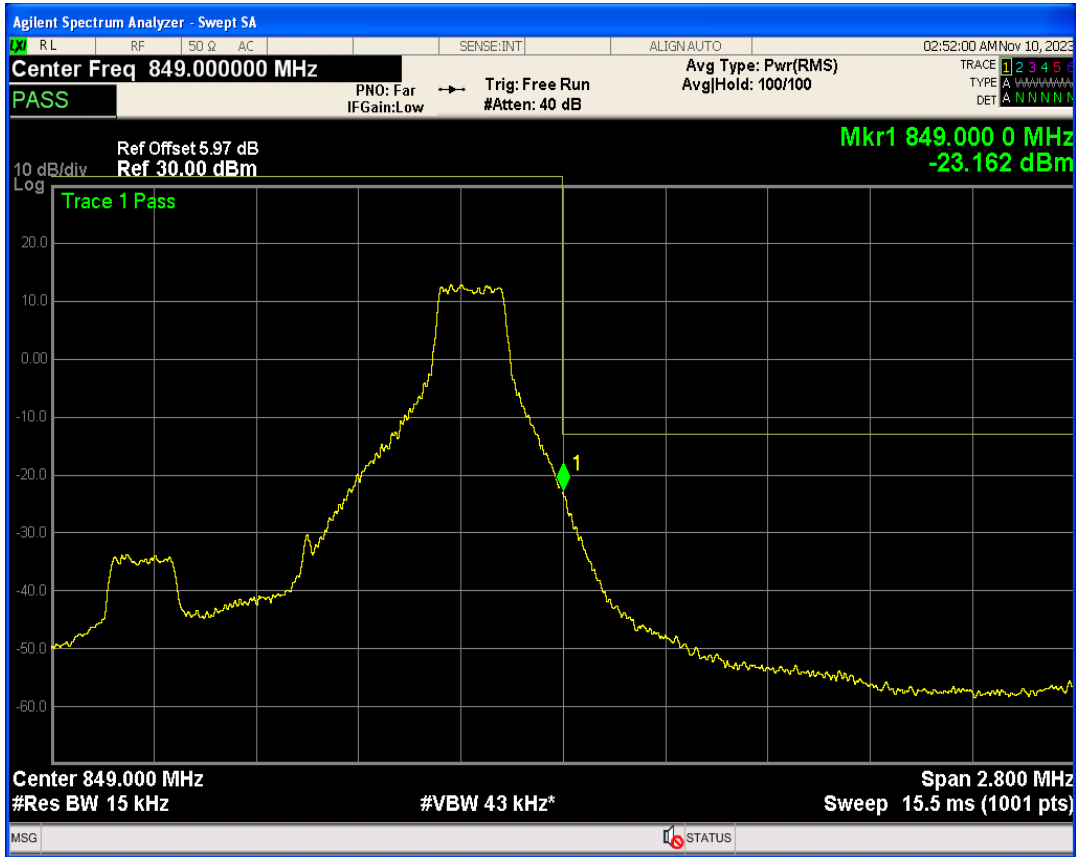

Band5 16QAM BW=1.4MHz Channel=20643 RB Size=1 Position=#Max