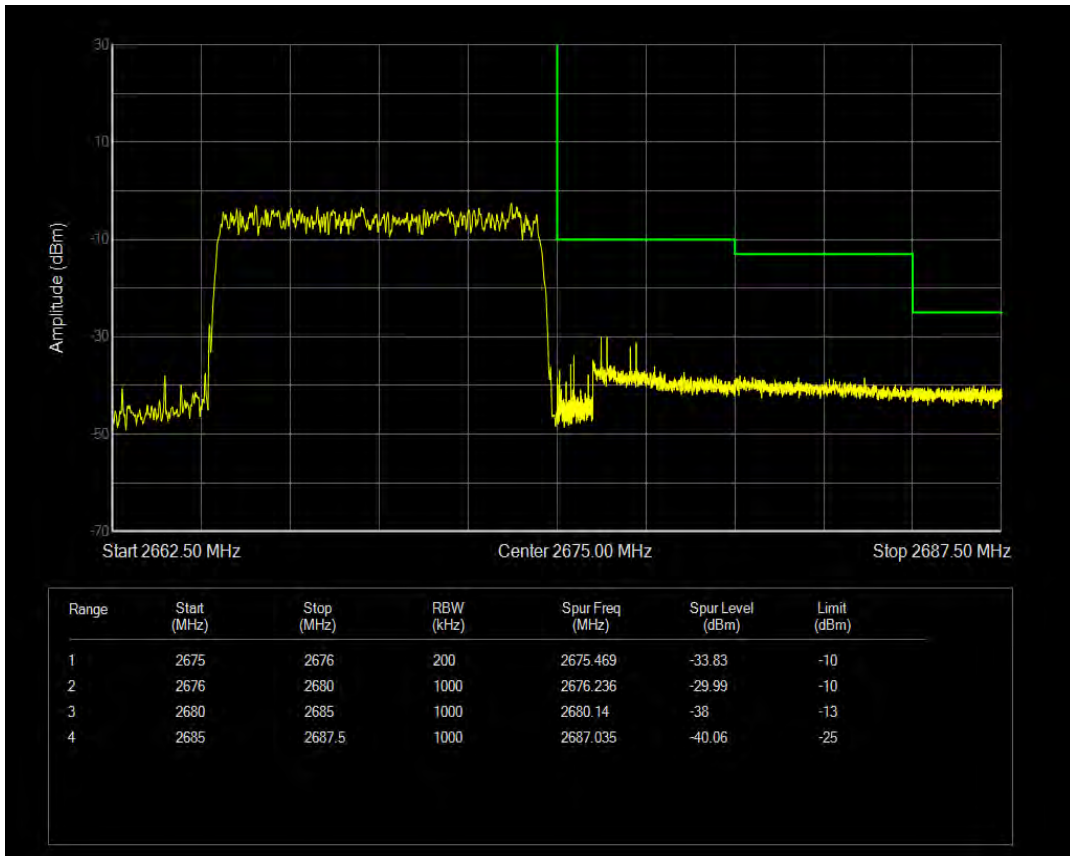

Band41 QPSK BW=10MHz Channel=41390 RB Size=1 Position=#Max