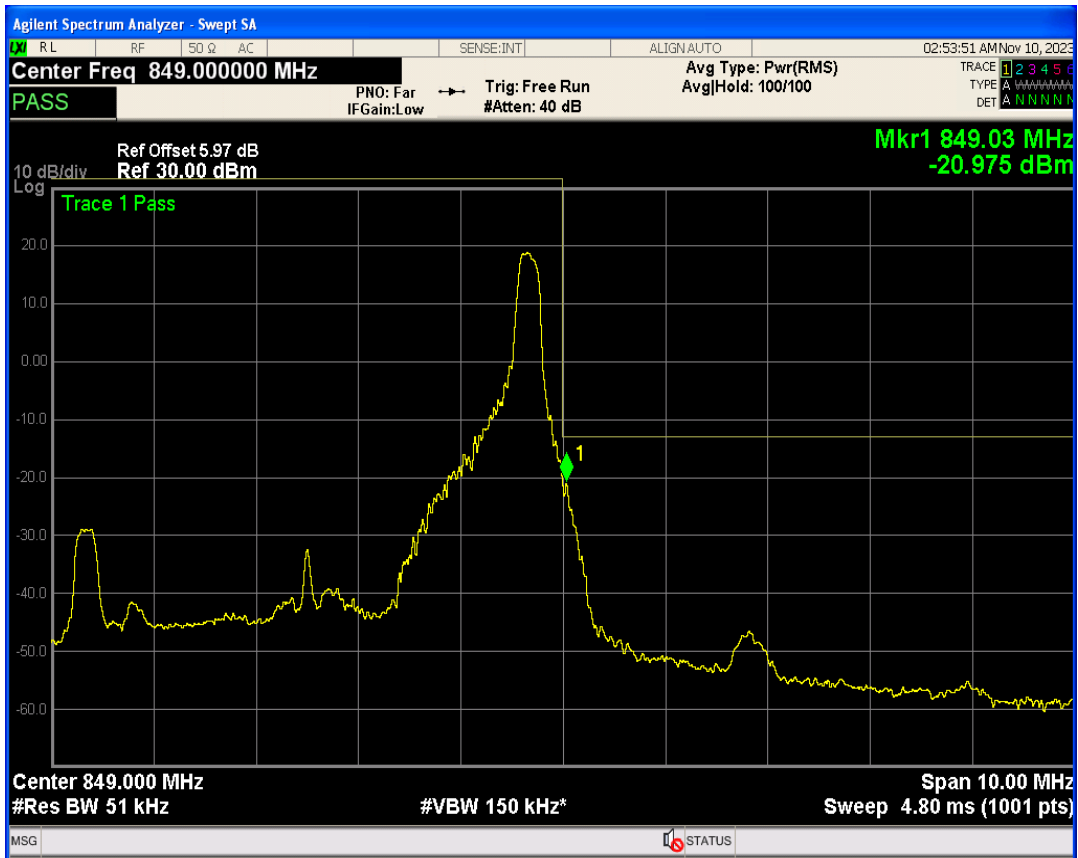

Band5 16QAM BW=5MHz Channel=20425 RB Size=1 Position=#0

Band5 16QAM BW=5MHz Channel=20425 RB Size=25 Position=#0

Band5 QPSK BW=5MHz Channel=20625 RB Size=1 Position=#0

Band5 QPSK BW=5MHz Channel=20625 RB Size=1 Position=#Max