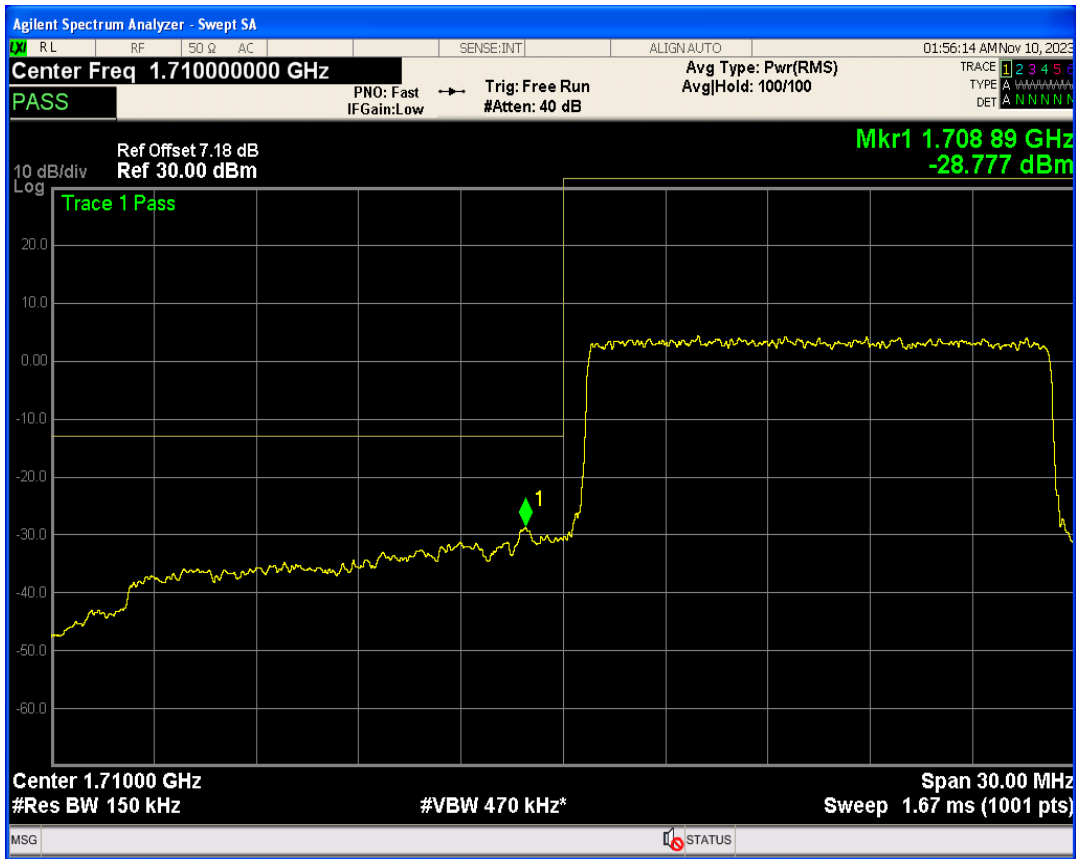

Band4 QPSK BW=15MHz Channel=20025 RB Size=1 Position=#0

Band4 QPSK BW=15MHz Channel=20025 RB Size=1 Position=#Max

Band4 QPSK BW=15MHz Channel=20025 RB Size=75 Position=#0

Band4 16QAM BW=15MHz Channel=20025 RB Size=1 Position=#0

Band4 16QAM BW=15MHz Channel=20025 RB Size=1 Position=#Max

Band4 16QAM BW=15MHz Channel=20025 RB Size=75 Position=#0

Band4 QPSK BW=15MHz Channel=20325 RB Size=1 Position=#0

Band4 QPSK BW=15MHz Channel=20325 RB Size=1 Position=#Max