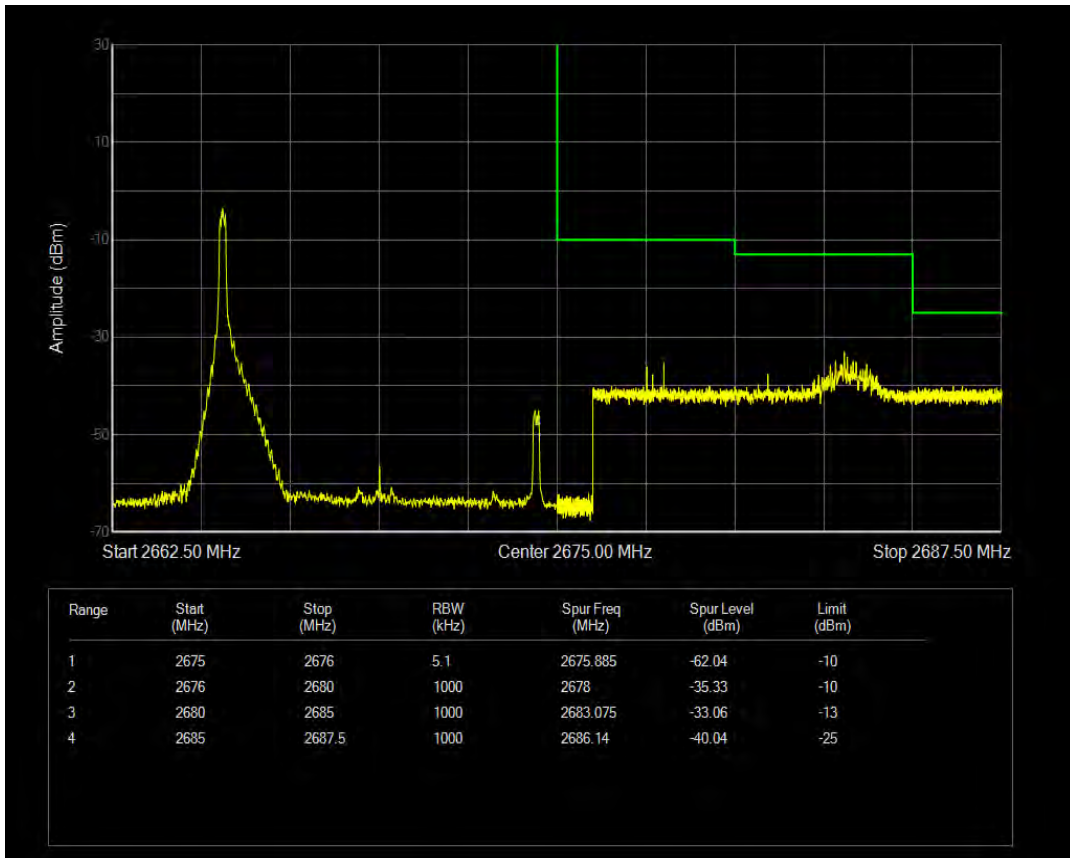

Band41 16QAM BW=10MHz Channel=40090 RB Size=1 Position=#0

Band41 16QAM BW=10MHz Channel=41390 RB Size=50 Position=#0

Band41 16QAM BW=10MHz Channel=41390 RB Size=1 Position=#Max

Band41 16QAM BW=10MHz Channel=41390 RB Size=1 Position=#0