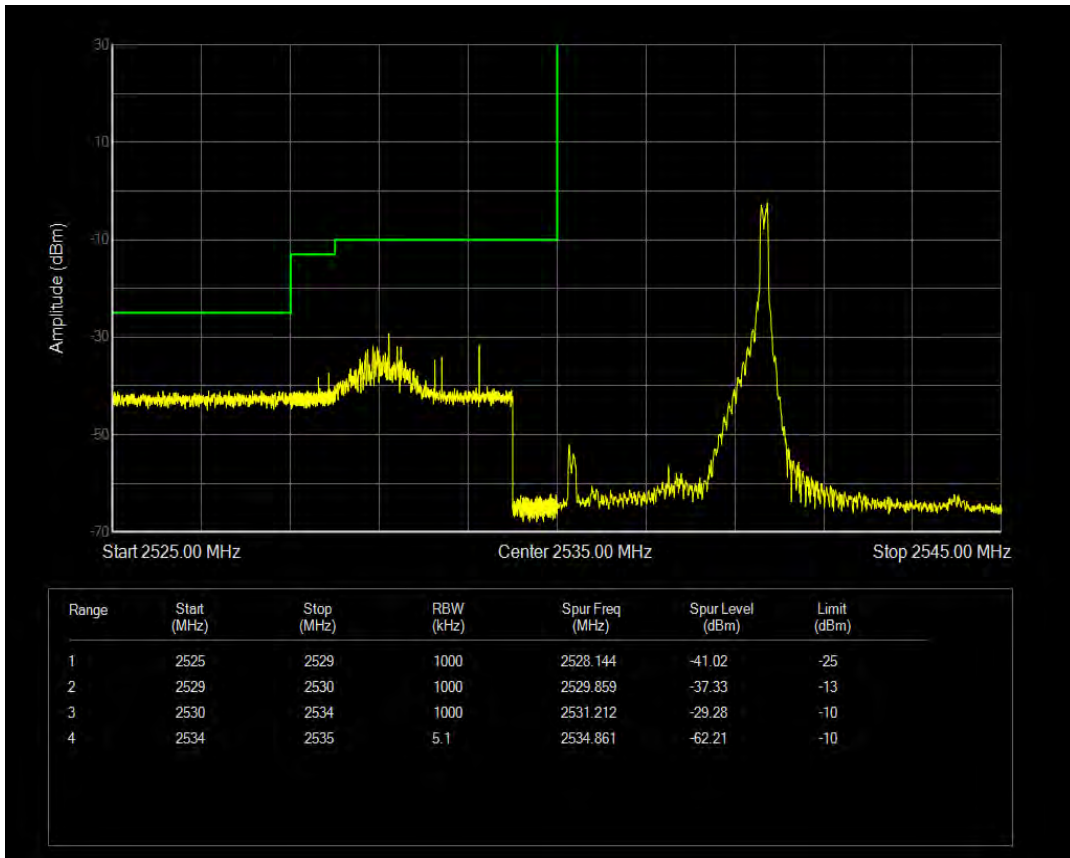

Band41 QPSK BW=15MHz Channel=40115 RB Size=1 Position=#Max

Band41 QPSK BW=5MHz Channel=40065 RB Size=25 Position=#0

Band41 QPSK BW=5MHz Channel=41415 RB Size=1 Position=#0

Band41 QPSK BW=5MHz Channel=40065 RB Size=1 Position=#Max