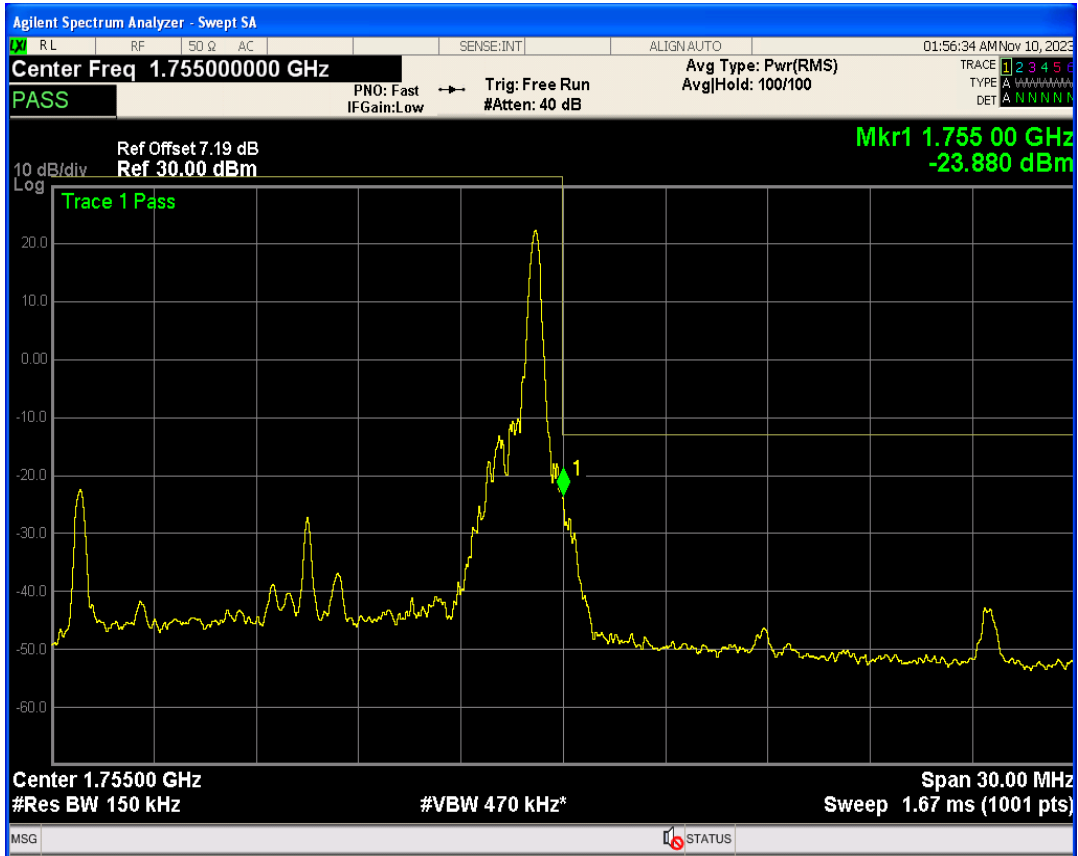

Band4 16QAM BW=15MHz Channel=20025 RB Size=1 Position=#Max

Band4 16QAM BW=15MHz Channel=20025 RB Size=75 Position=#0

Band4 QPSK BW=15MHz Channel=20325 RB Size=1 Position=#0

Band4 QPSK BW=15MHz Channel=20325 RB Size=1 Position=#Max