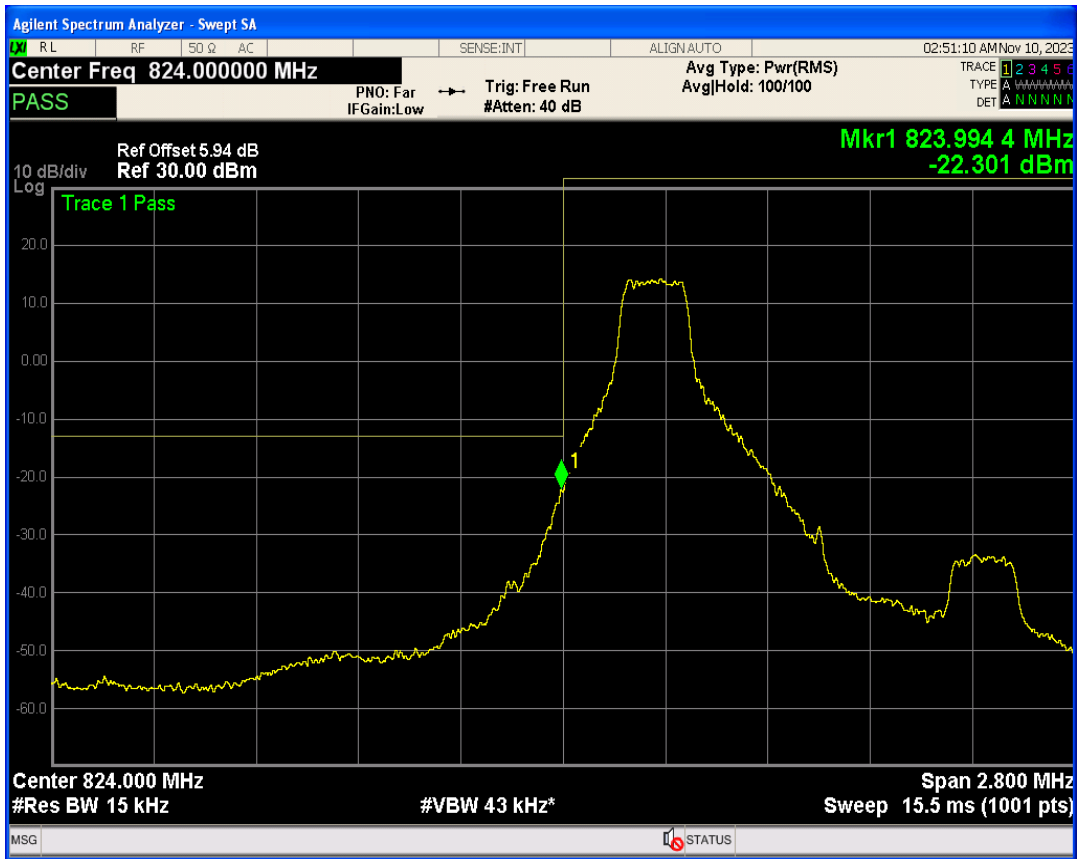

Band5 QPSK BW=1.4MHz Channel=20407 RB Size=1 Position=#0