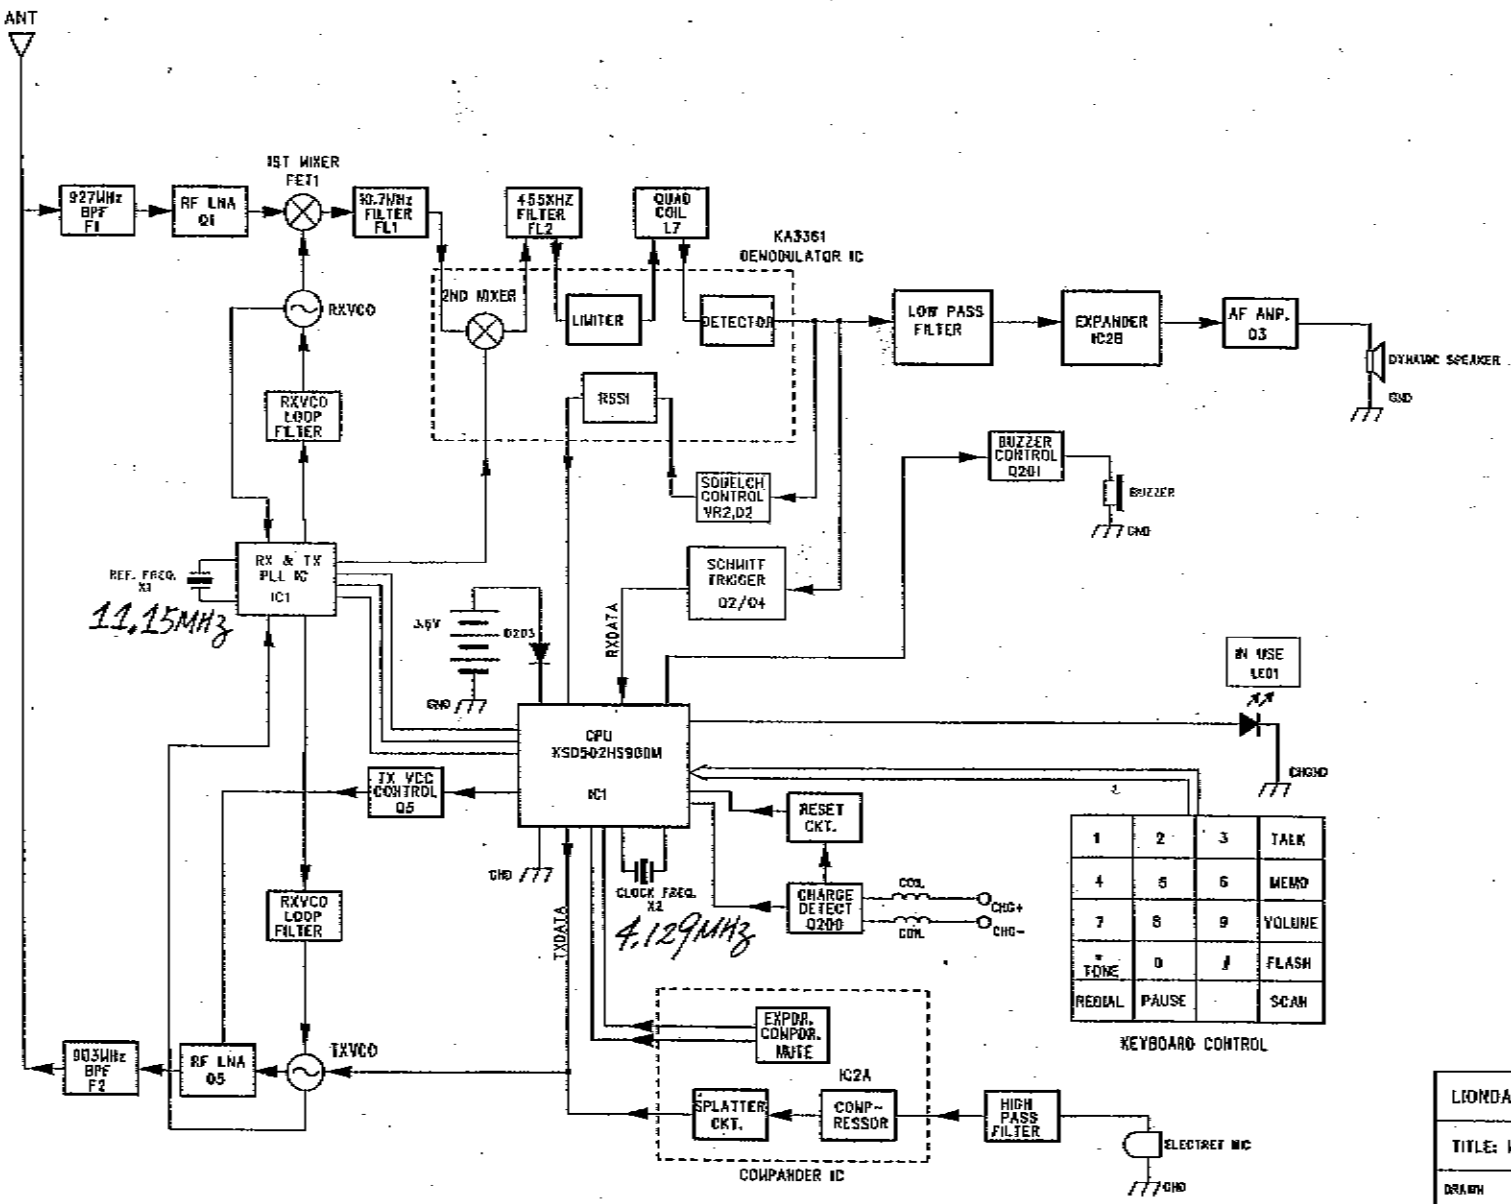

D  
C  
B  
A

REF. FREQ. X1  
*11.15MHz*

CLOCK FREQ. X2  
*4.129MHz*

1	2	3	TALK
4	5	6	MEMO
7	8	9	VOLUME
0	FLASH		
RECALL	PAUSE	SCAN	

KEYBOARD CONTROL

LIORDA TECHNOLOGY CO.,LTD.

TITLE: NH9012 HANDSET BLOCK DIAGRAM

DRAWN	CHECKED	APPROVED
DAY CORONA		
DATE : 11/3/00	PAGE: 1of1	REV-A