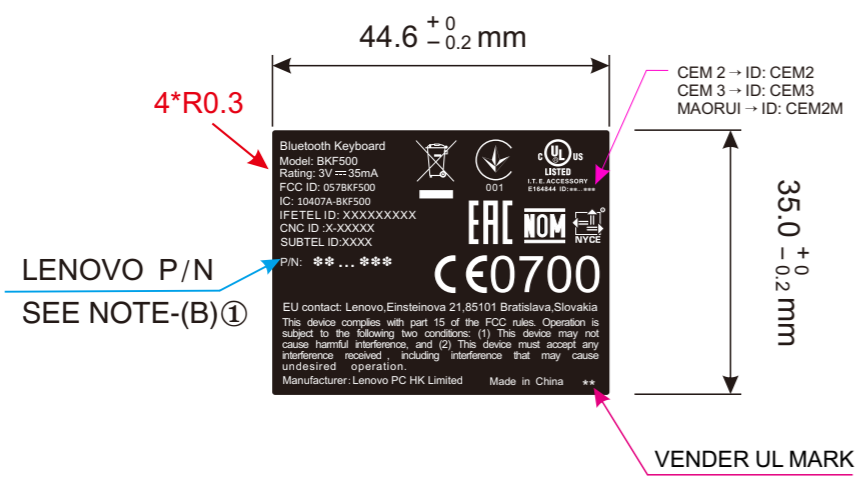

Label on back surface as shown

A B C D E F G H

(B)

Item	Language	Chicony P/N	部件料號 ①
1	US	783-14673L-	ZG38C00167

**NOTES:**

- 1. MATERIAL: 62 g/m<sup>2</sup> SYNTHETIC PAPER LABEL.+ 霧面(WITH GLUE)  
(UL/CSA APPROVED)
- 2. BACKGROUND COLOR: PANTONE Process Black C
- 3. TEXT & SYMBOLS COLOR: PANTONE Cool Gray 6C
- 4. ADD PRINTING TEXT COLOR: BLACK
- 5. RELEASE LINER: REG2
- 6. LABEL VENDOR HAS TO BE APPRD. BY UL/CSA
- 7. THIS PRODUCT/COMPONENT MUST COMPLY WITH CHICONY SPECIFICATION "ISO 361"

APPROVED	CHECKED	DESIGNED	LENOVO	KT-1467
JAKE	MICHELLE	MAGGIE	PART NAME:	
			SPEC. ID LABEL	
12/11-'14	12/11-'14	12/11-'14	DWG No.: <b>KT-1467-FCC(783)-X0</b>	