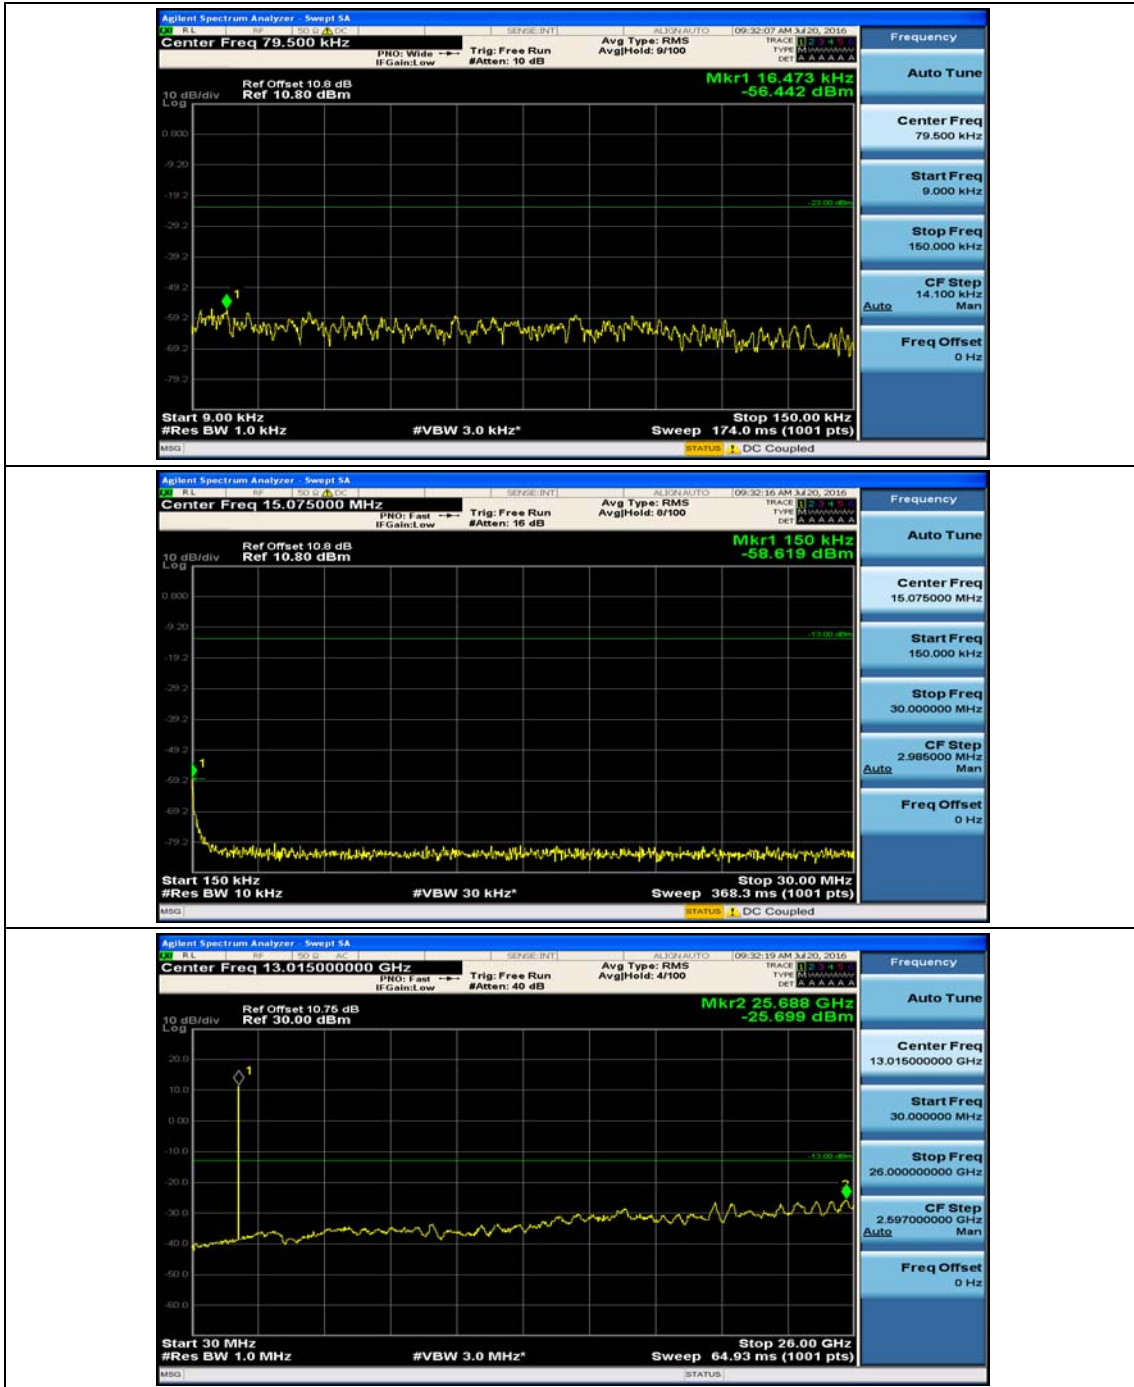

(Channel Bandwidth: 3 MHz)_HCH_QPSK_1RB#0

(Channel Bandwidth: 3 MHz)_HCH_QPSK_1RB#7

(Channel Bandwidth: 3 MHz)_LCH_16QAM_1RB#0

(Channel Bandwidth: 3 MHz)_LCH_16QAM_1RB#7

(Channel Bandwidth: 3 MHz)_MCH_16QAM_1RB#0

(Channel Bandwidth: 3 MHz)_MCH_16QAM_1RB#7

(Channel Bandwidth: 3 MHz)_HCH_16QAM_1RB#0

(Channel Bandwidth: 3 MHz)_HCH_16QAM_1RB#7

Channel Bandwidth: 5 MHz

(Channel Bandwidth: 5 MHz)_MCH_QPSK_1RB#0

(Channel Bandwidth: 5 MHz)_MCH_QPSK_1RB#12