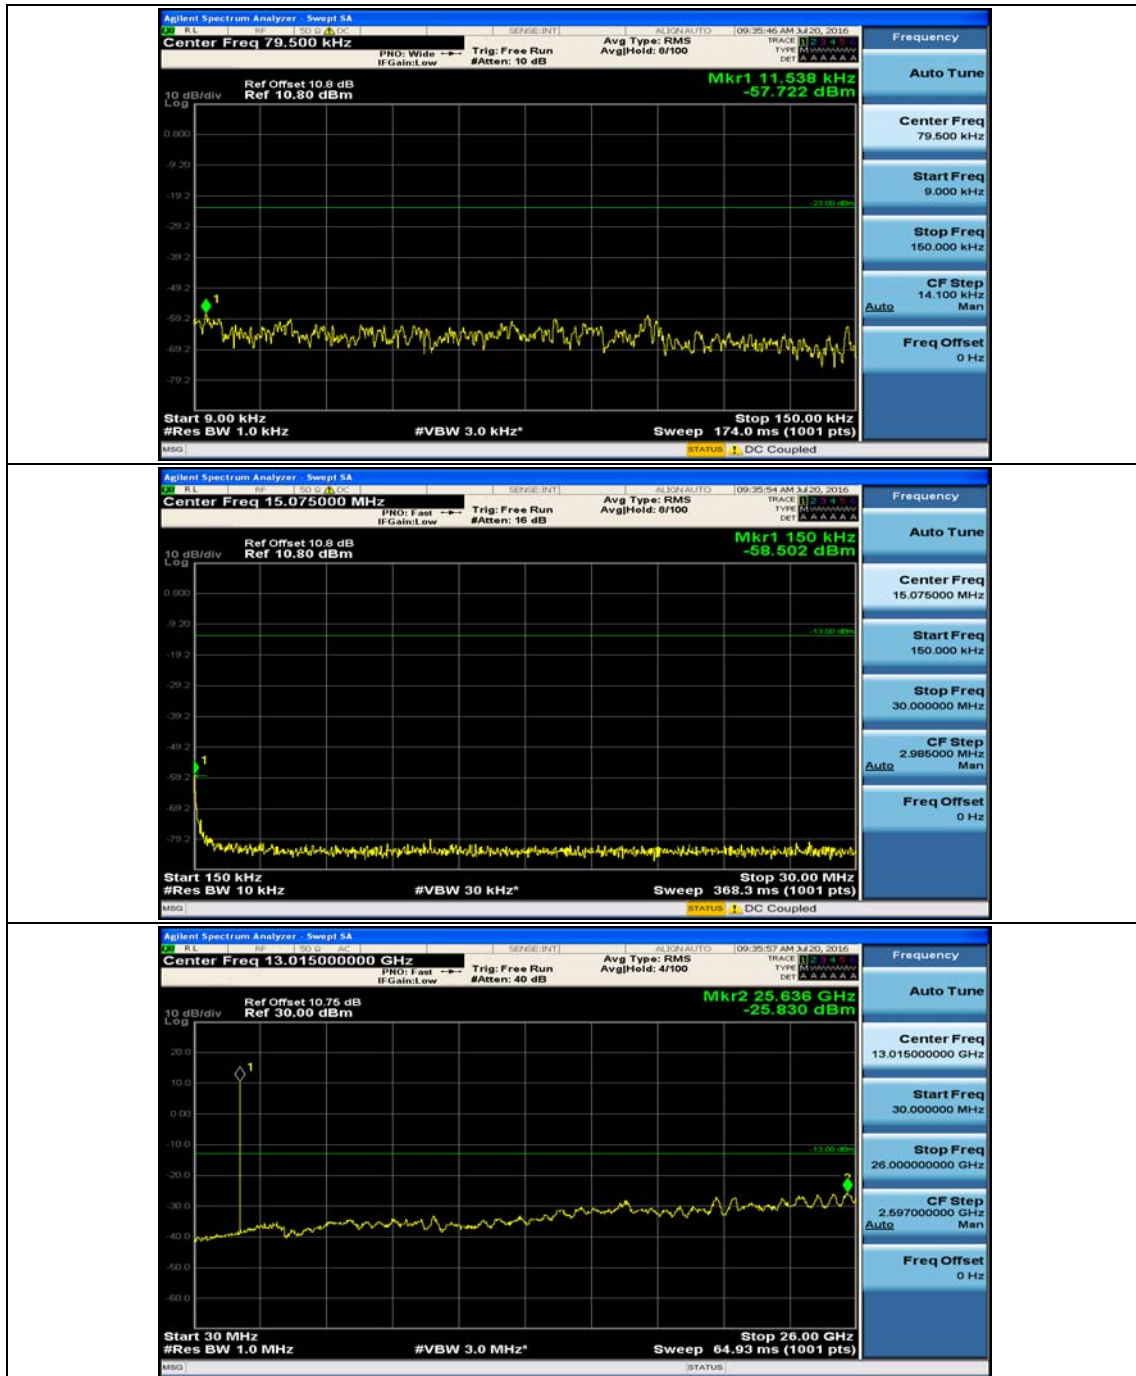

(Channel Bandwidth: 3 MHz)_MCH_16QAM_1RB#7

(Channel Bandwidth: 3 MHz)_HCH_16QAM_1RB#0

(Channel Bandwidth: 3 MHz)_HCH_16QAM_1RB#7

Channel Bandwidth: 5 MHz

(Channel Bandwidth: 5 MHz)_MCH_QPSK_1RB#0

(Channel Bandwidth: 5 MHz)_MCH_QPSK_1RB#12

(Channel Bandwidth: 5 MHz)_HCH_QPSK_1RB#0

(Channel Bandwidth: 5 MHz)_HCH_QPSK_1RB#12

(Channel Bandwidth: 5 MHz)_LCH_16QAM_1RB#0

(Channel Bandwidth: 5 MHz)_LCH_16QAM_1RB#12

(Channel Bandwidth: 5 MHz)_MCH_16QAM_1RB#0