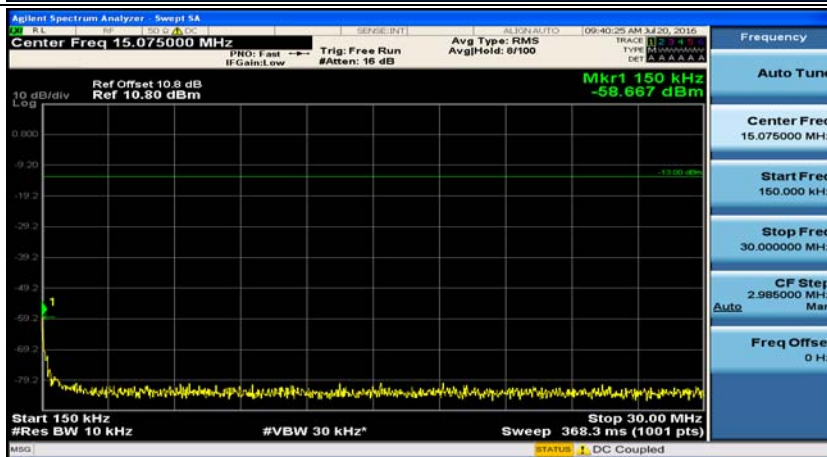

Channel Bandwidth: 10 MHz_LCH_16QAM_1RB#0

Channel Bandwidth: 10 MHz_LCH_16QAM_1RB#24