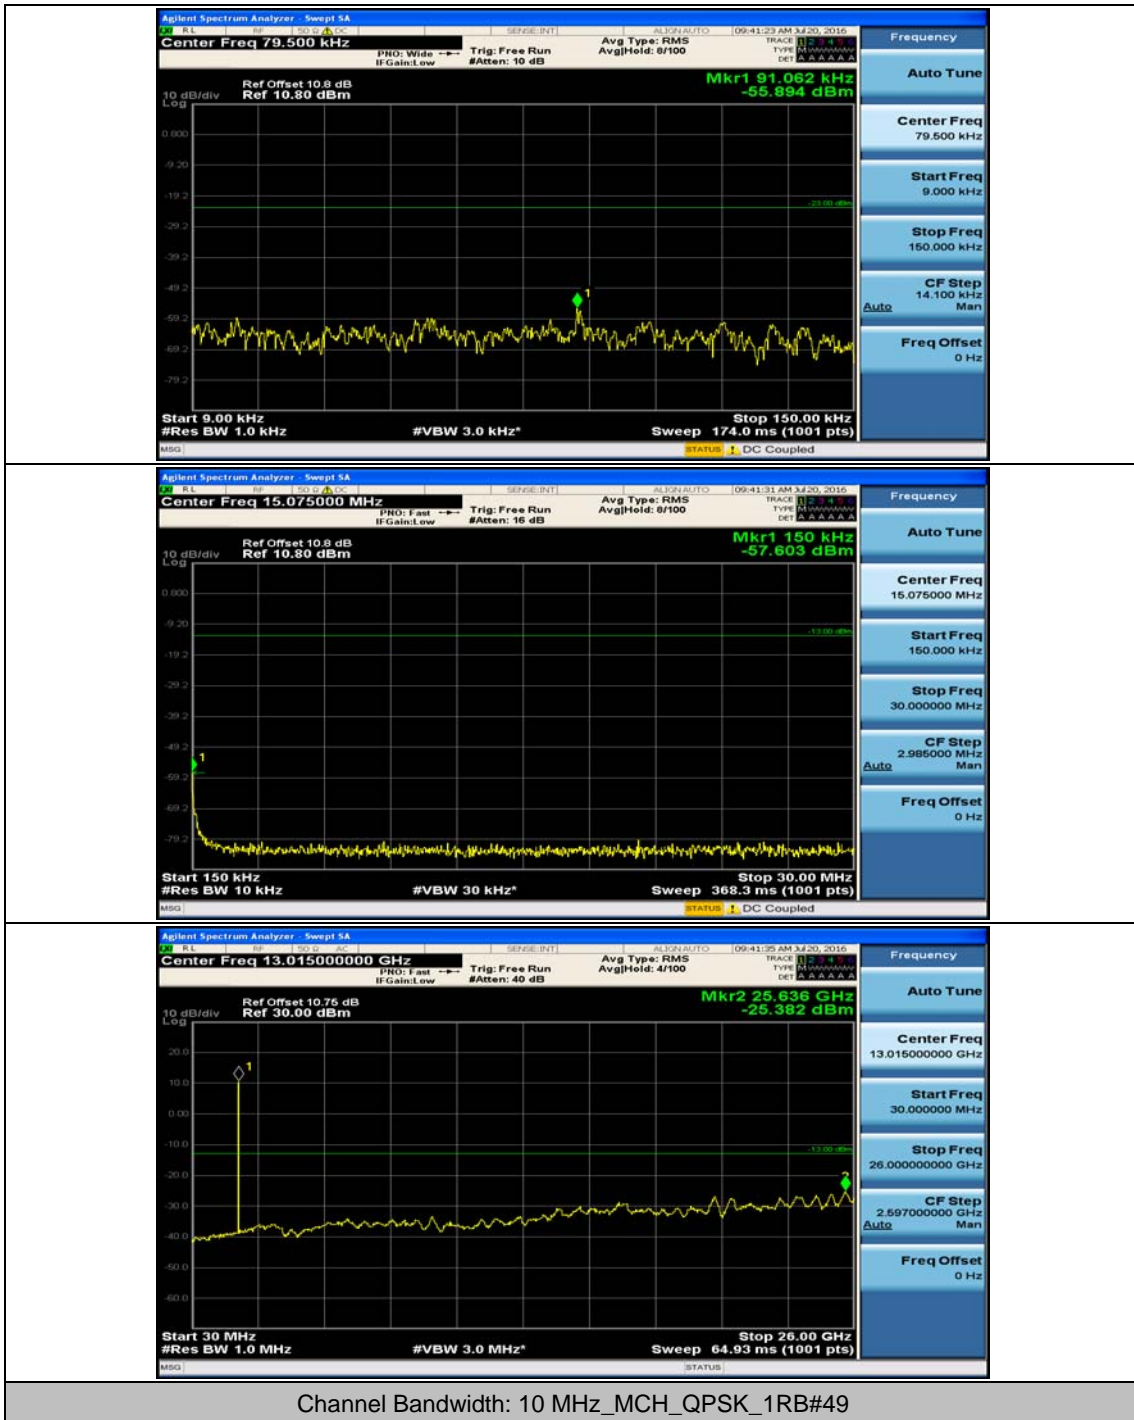

(Channel Bandwidth: 5 MHz)_HCH_QPSK_1RB#0

(Channel Bandwidth: 5 MHz)_HCH_QPSK_1RB#12

(Channel Bandwidth: 5 MHz)_LCH_16QAM_1RB#0

(Channel Bandwidth: 5 MHz)_LCH_16QAM_1RB#12

(Channel Bandwidth: 5 MHz)_MCH_16QAM_1RB#0

(Channel Bandwidth: 5 MHz)_MCH_16QAM_1RB#12

(Channel Bandwidth: 5 MHz)_HCH_16QAM_1RB#0

(Channel Bandwidth: 5 MHz)_HCH_16QAM_1RB#12

Channel Bandwidth: 10 MHz

Channel Bandwidth: 10 MHz_MCH_QPSK_1RB#0

Channel Bandwidth: 10 MHz_MCH_QPSK_1RB#24