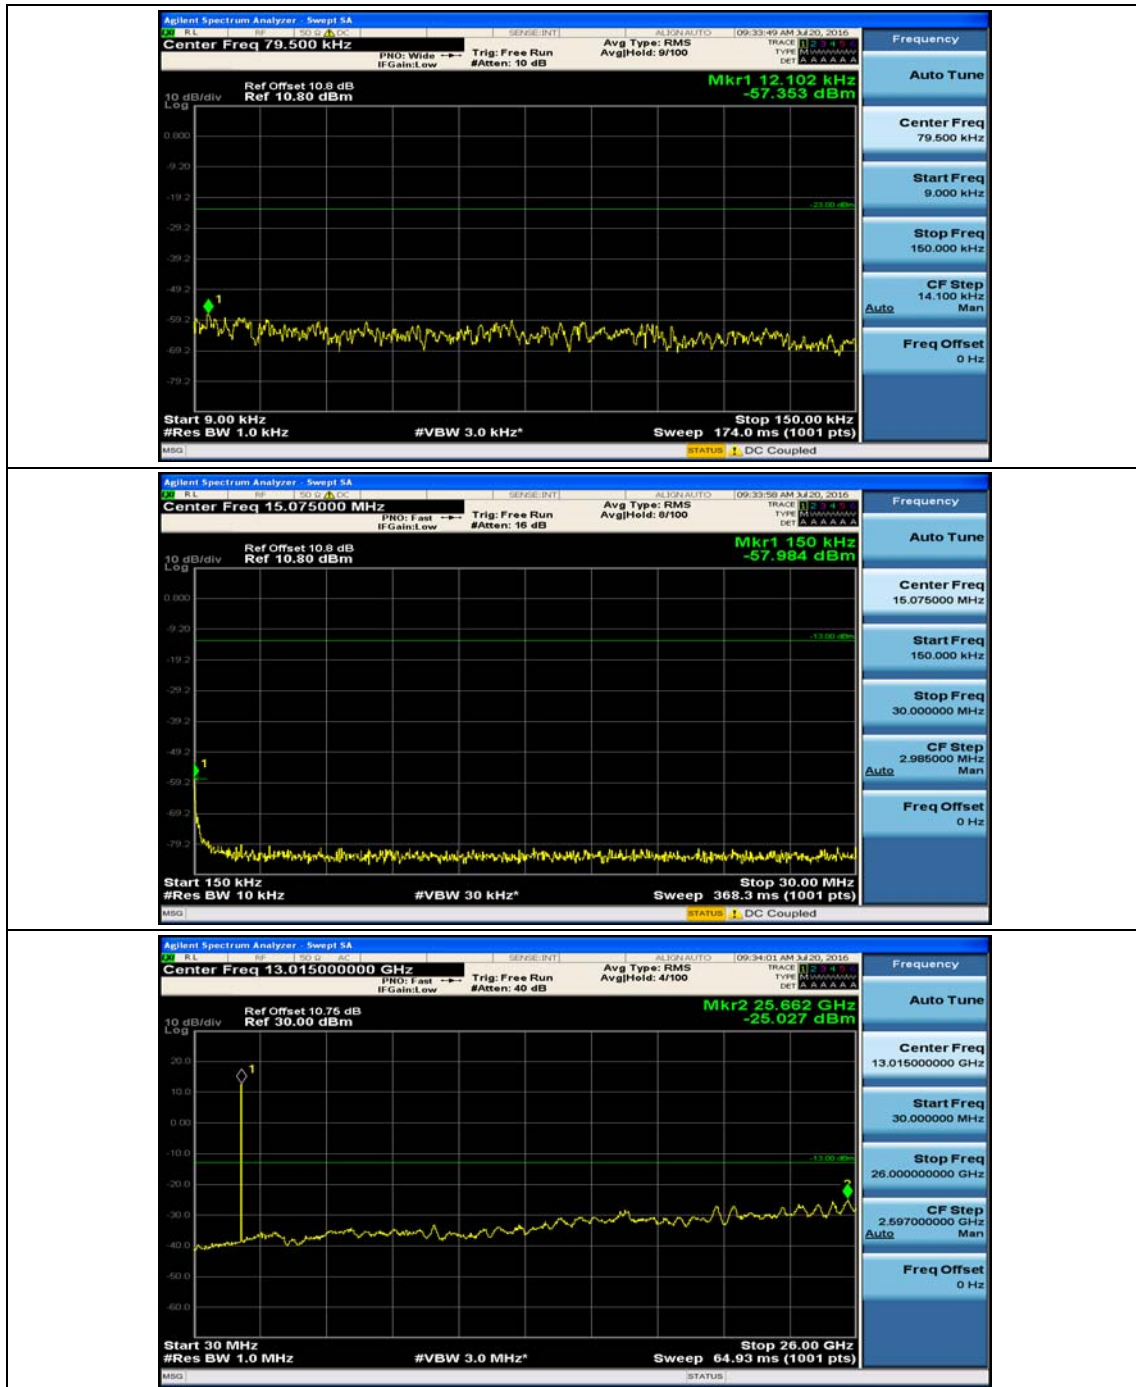

(Channel Bandwidth: 3 MHz)_HCH_QPSK_1RB#0

(Channel Bandwidth: 3 MHz)_HCH_QPSK_1RB#7

(Channel Bandwidth: 3 MHz)_LCH_16QAM_1RB#0

(Channel Bandwidth: 3 MHz)_LCH_16QAM_1RB#7

(Channel Bandwidth: 3 MHz)_MCH_16QAM_1RB#0

(Channel Bandwidth: 3 MHz)_MCH_16QAM_1RB#7

(Channel Bandwidth: 3 MHz)_HCH_16QAM_1RB#0

(Channel Bandwidth: 3 MHz)_HCH_16QAM_1RB#7

Channel Bandwidth: 5 MHz

(Channel Bandwidth: 5 MHz)_MCH_QPSK_1RB#0

(Channel Bandwidth: 5 MHz)_MCH_QPSK_1RB#12