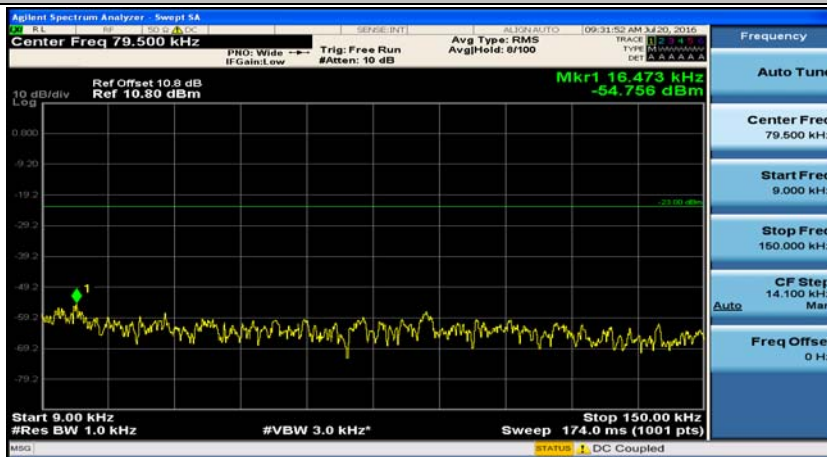

(Channel Bandwidth: 3 MHz)_HCH_QPSK_1RB#0

(Channel Bandwidth: 3 MHz)_HCH_QPSK_1RB#7

(Channel Bandwidth: 3 MHz)_LCH_16QAM_1RB#0

(Channel Bandwidth: 3 MHz)_LCH_16QAM_1RB#7

(Channel Bandwidth: 3 MHz)_MCH_16QAM_1RB#0