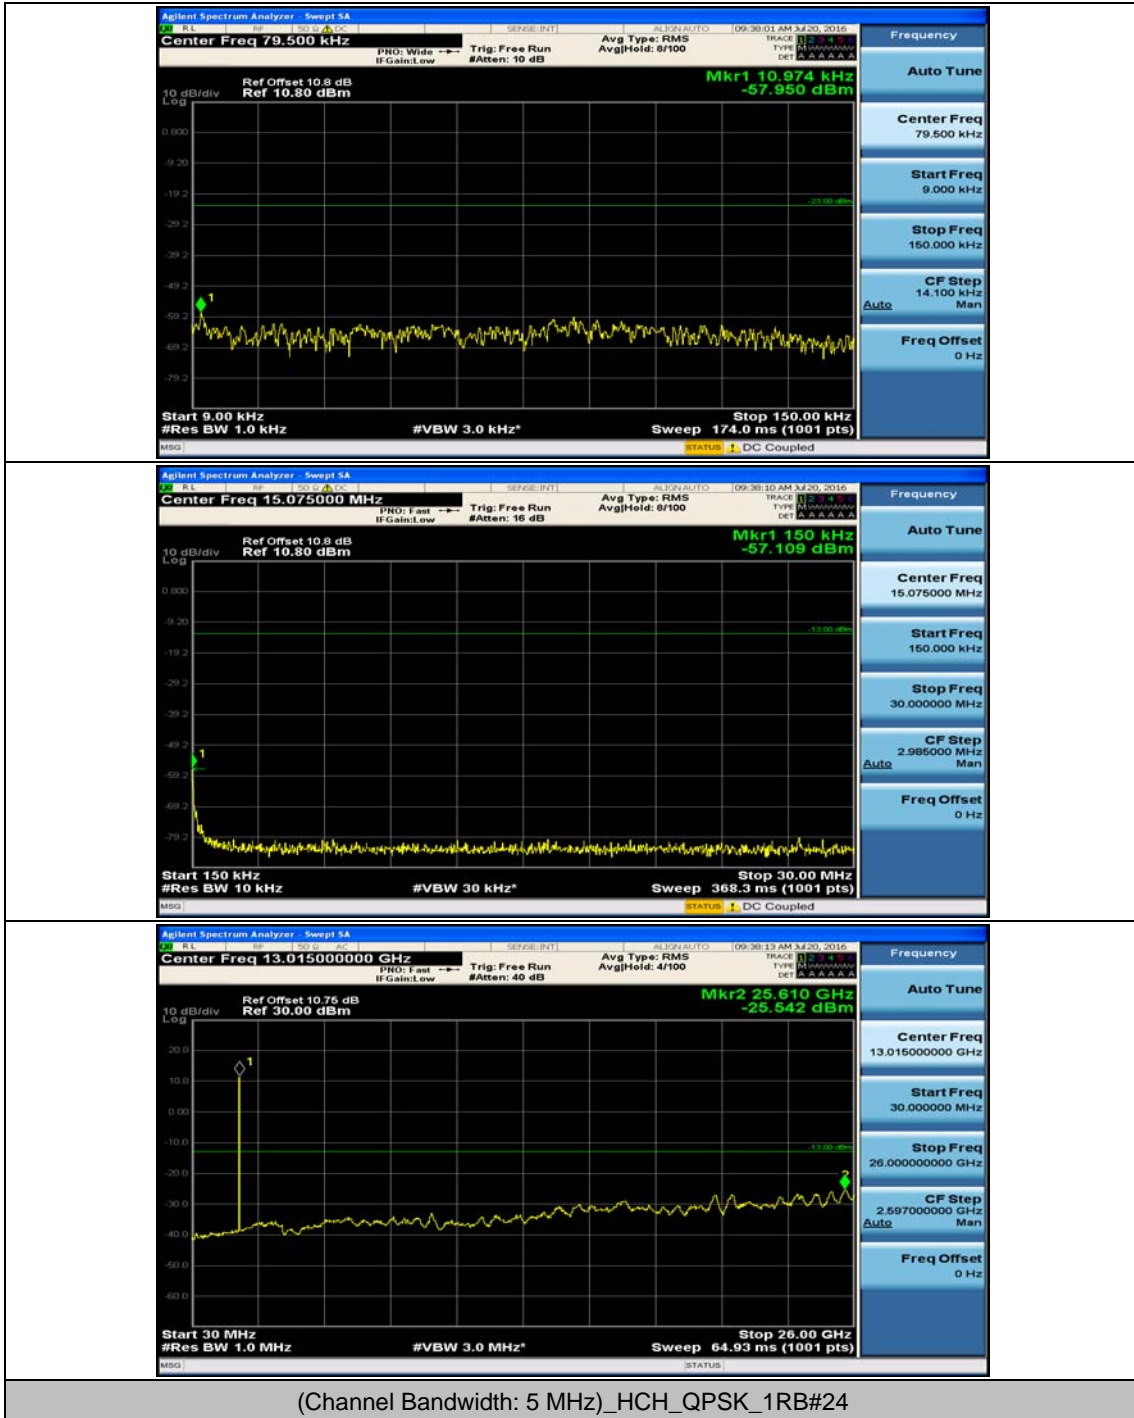

(Channel Bandwidth: 3 MHz)_HCH_QPSK_1RB#0

(Channel Bandwidth: 3 MHz)_HCH_QPSK_1RB#7

(Channel Bandwidth: 3 MHz)_LCH_16QAM_1RB#0

(Channel Bandwidth: 3 MHz)_LCH_16QAM_1RB#7

(Channel Bandwidth: 3 MHz)_MCH_16QAM_1RB#0

(Channel Bandwidth: 3 MHz)_MCH_16QAM_1RB#7

(Channel Bandwidth: 3 MHz)_HCH_16QAM_1RB#0

(Channel Bandwidth: 3 MHz)_HCH_16QAM_1RB#7

Channel Bandwidth: 5 MHz

(Channel Bandwidth: 5 MHz)_MCH_QPSK_1RB#0

(Channel Bandwidth: 5 MHz)_MCH_QPSK_1RB#12

(Channel Bandwidth: 5 MHz)_HCH_QPSK_1RB#0

(Channel Bandwidth: 5 MHz)_HCH_QPSK_1RB#12

(Channel Bandwidth: 5 MHz)_LCH_16QAM_1RB#0

(Channel Bandwidth: 5 MHz)_LCH_16QAM_1RB#12

(Channel Bandwidth: 5 MHz)_MCH_16QAM_1RB#0