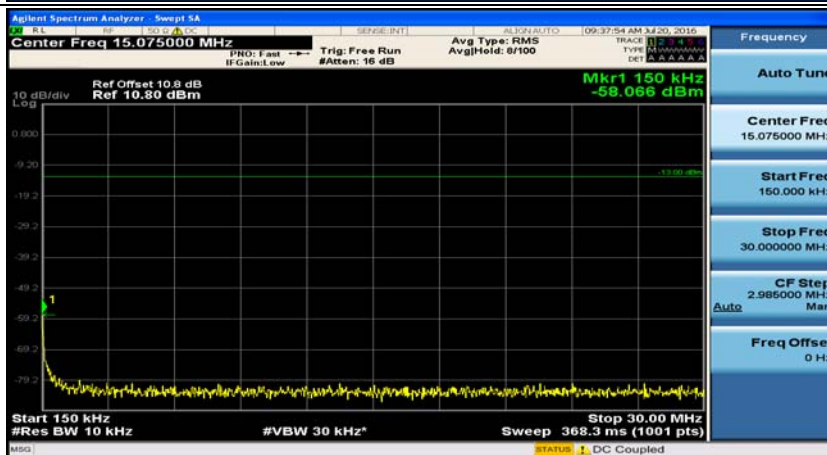

(Channel Bandwidth: 5 MHz)_HCH_QPSK_1RB#0

(Channel Bandwidth: 5 MHz)_HCH_QPSK_1RB#12