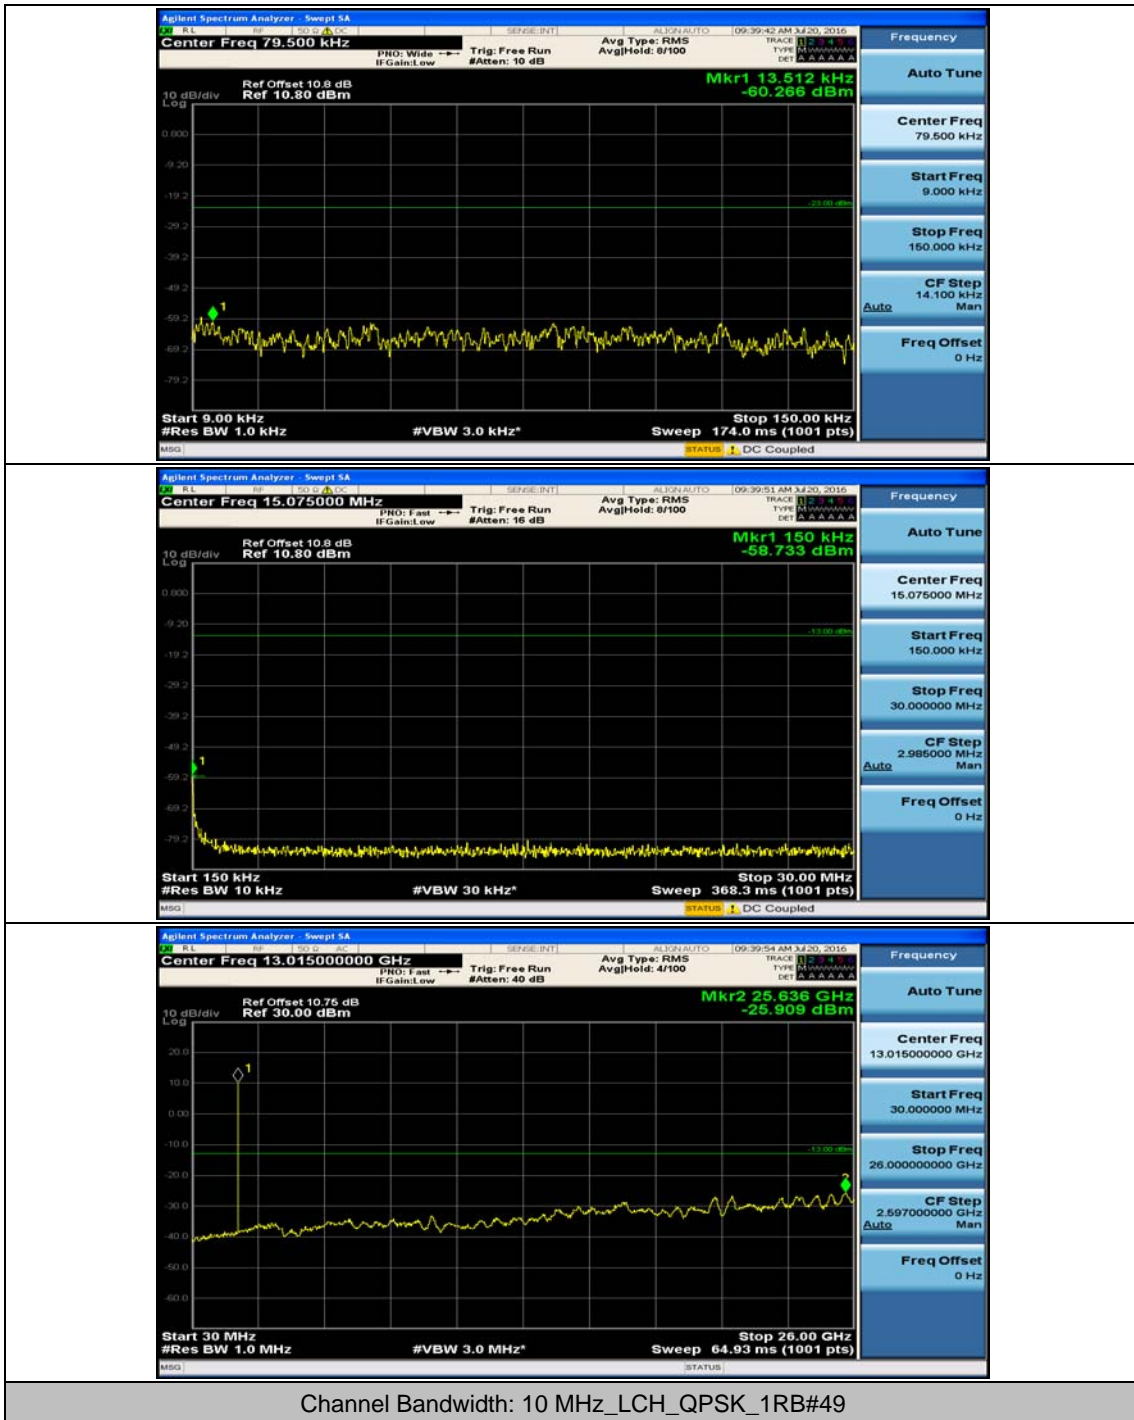

(Channel Bandwidth: 5 MHz)_HCH_QPSK_1RB#0

(Channel Bandwidth: 5 MHz)_HCH_QPSK_1RB#12

(Channel Bandwidth: 5 MHz)_LCH_16QAM_1RB#0

(Channel Bandwidth: 5 MHz)_LCH_16QAM_1RB#12

(Channel Bandwidth: 5 MHz)_MCH_16QAM_1RB#0

(Channel Bandwidth: 5 MHz)_MCH_16QAM_1RB#12

(Channel Bandwidth: 5 MHz)_HCH_16QAM_1RB#0

(Channel Bandwidth: 5 MHz)_HCH_16QAM_1RB#12

Channel Bandwidth: 10 MHz

Channel Bandwidth: 10 MHz_MCH_QPSK_1RB#0

Channel Bandwidth: 10 MHz_MCH_QPSK_1RB#24