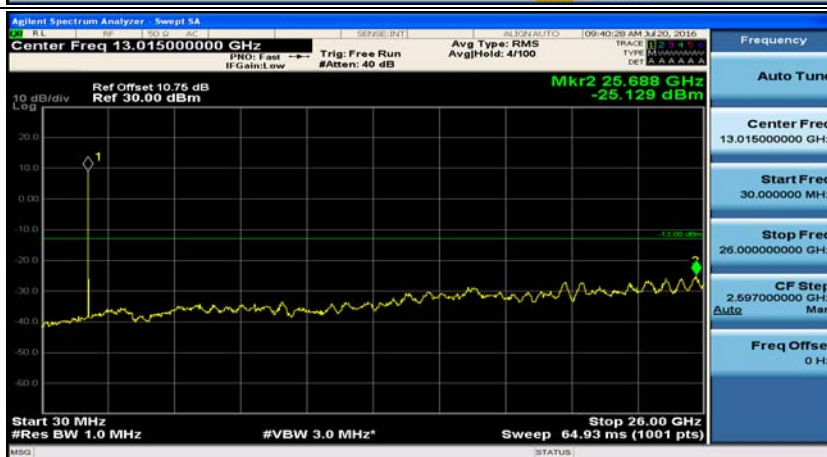

Channel Bandwidth: 10 MHz_LCH_16QAM_1RB#0

Channel Bandwidth: 10 MHz_LCH_16QAM_1RB#24