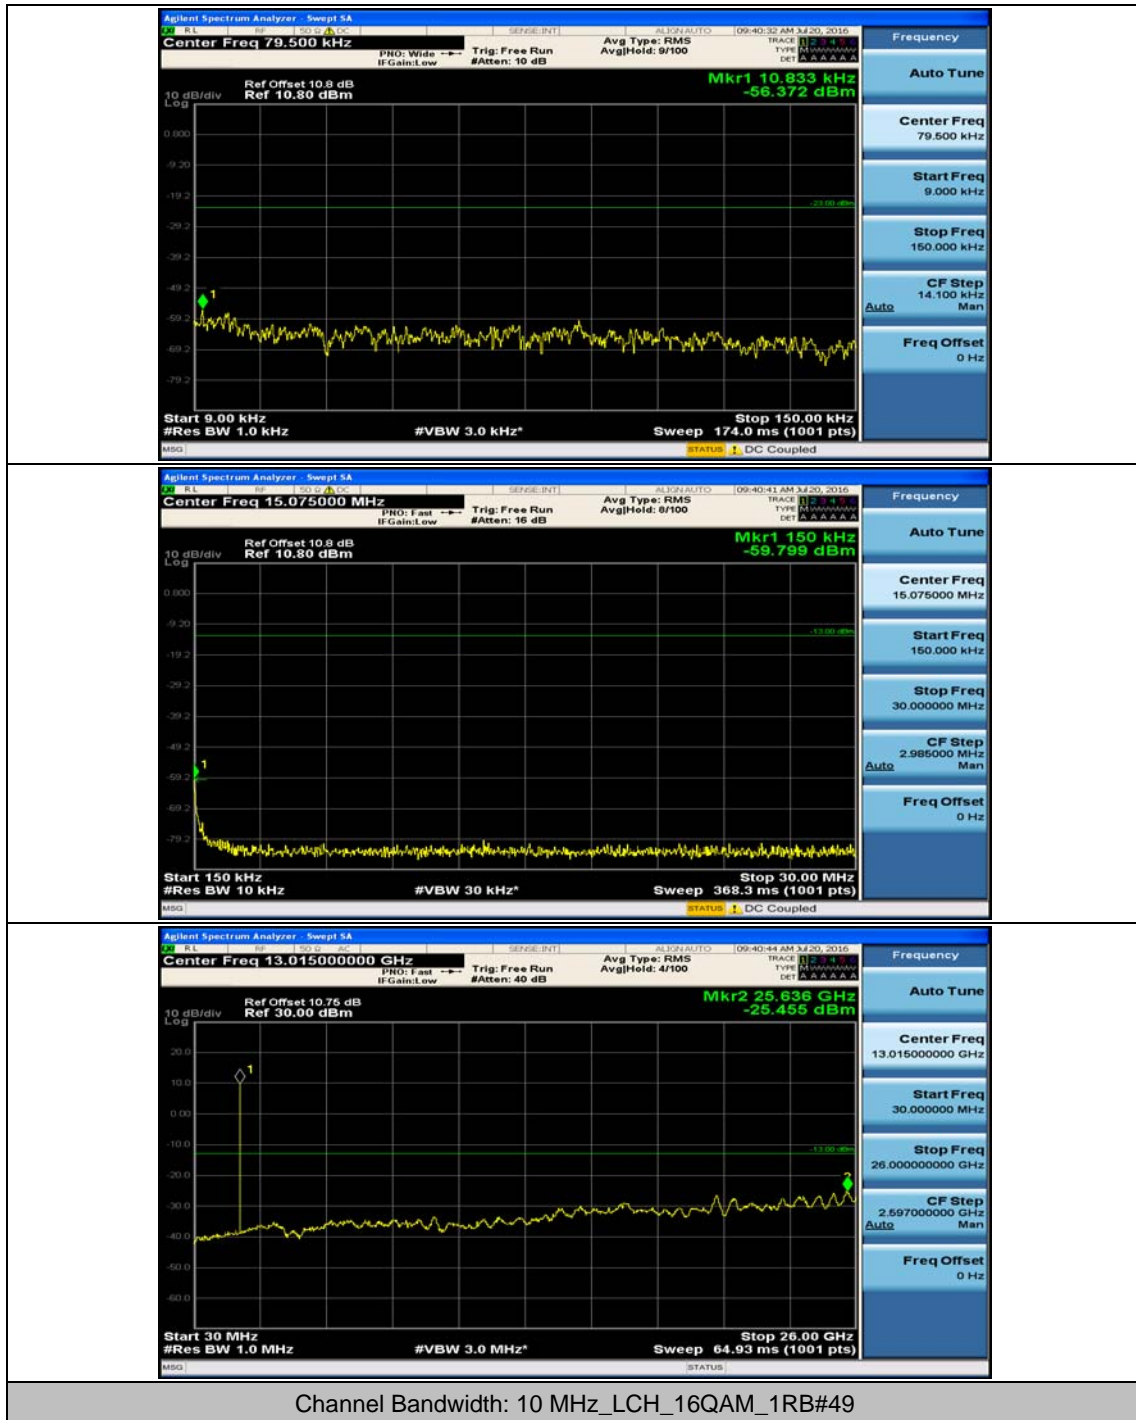

Channel Bandwidth: 10 MHz_HCH_QPSK_1RB#0

Channel Bandwidth: 10 MHz_HCH_QPSK_1RB#24

Channel Bandwidth: 10 MHz_LCH_16QAM_1RB#0

Channel Bandwidth: 10 MHz_LCH_16QAM_1RB#24

Channel Bandwidth: 10 MHz_MCH_16QAM_1RB#0

Channel Bandwidth: 10 MHz_MCH_16QAM_1RB#24