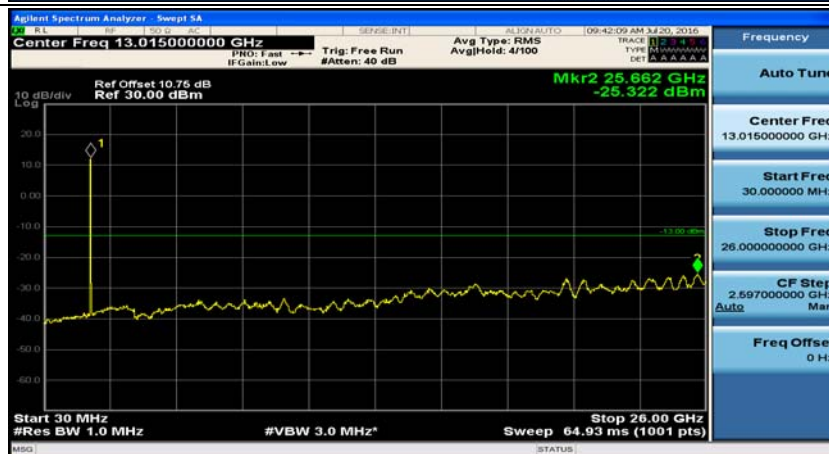

Channel Bandwidth: 10 MHz_MCH_16QAM_1RB#24