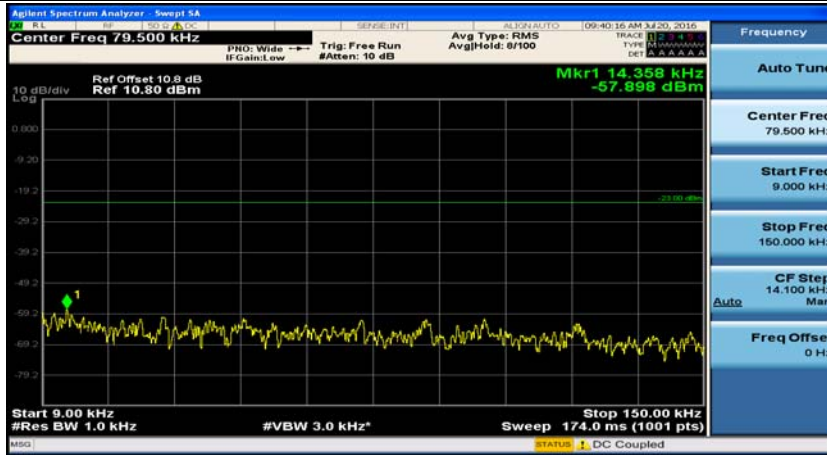

Channel Bandwidth: 10 MHz_LCH_16QAM_1RB#0

Channel Bandwidth: 10 MHz_LCH_16QAM_1RB#24