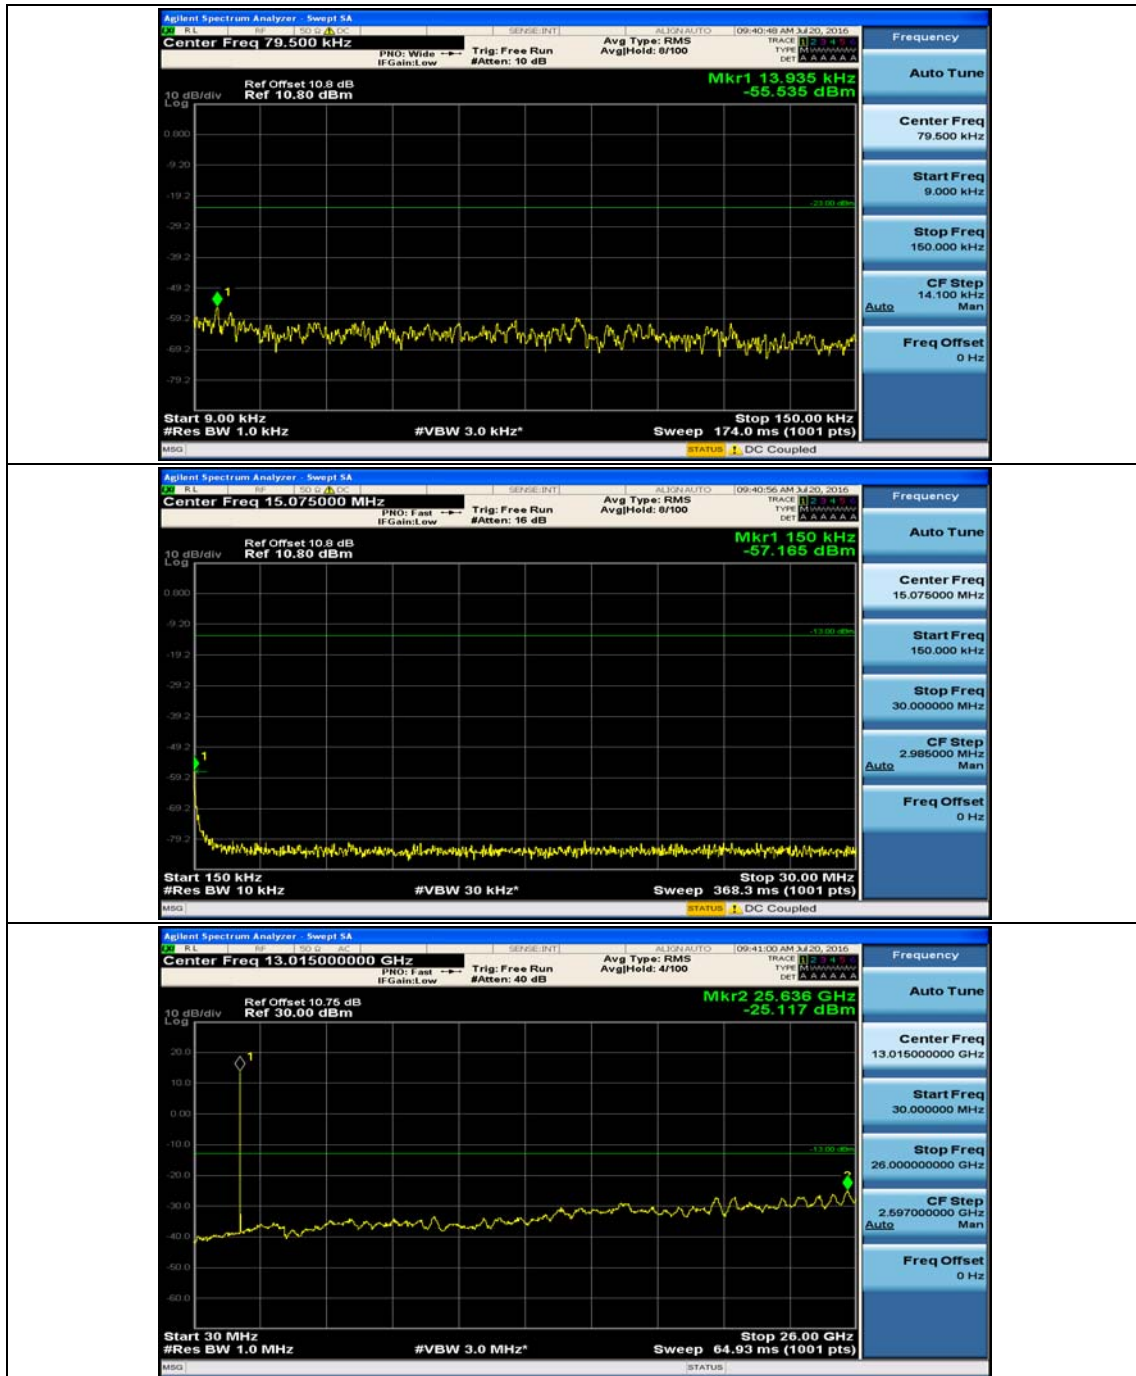

Channel Bandwidth: 10 MHz_HCH_QPSK_1RB#0

Channel Bandwidth: 10 MHz_HCH_QPSK_1RB#24

Channel Bandwidth: 10 MHz_LCH_16QAM_1RB#0

Channel Bandwidth: 10 MHz_LCH_16QAM_1RB#24

Channel Bandwidth: 10 MHz_MCH_16QAM_1RB#0

Channel Bandwidth: 10 MHz_MCH_16QAM_1RB#24