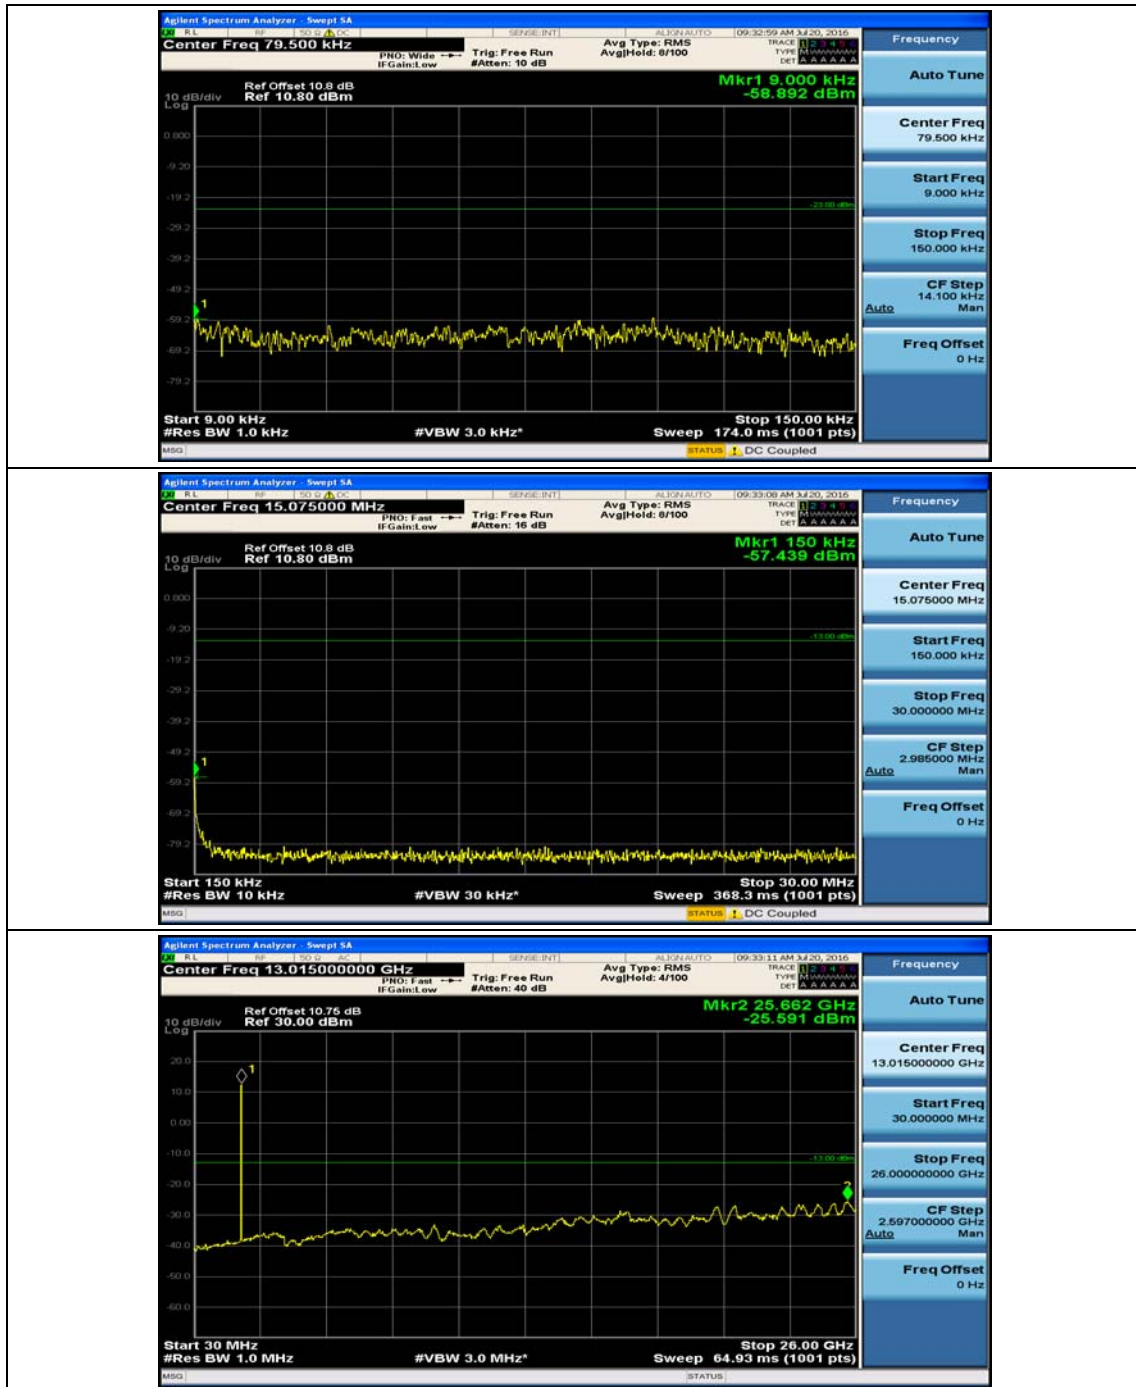

(Channel Bandwidth: 3 MHz)_HCH_QPSK_1RB#0

(Channel Bandwidth: 3 MHz)_HCH_QPSK_1RB#7

(Channel Bandwidth: 3 MHz)_LCH_16QAM_1RB#0

(Channel Bandwidth: 3 MHz)_LCH_16QAM_1RB#7

(Channel Bandwidth: 3 MHz)_MCH_16QAM_1RB#0

(Channel Bandwidth: 3 MHz)_MCH_16QAM_1RB#7

(Channel Bandwidth: 3 MHz)_HCH_16QAM_1RB#0

(Channel Bandwidth: 3 MHz)_HCH_16QAM_1RB#7

Channel Bandwidth: 5 MHz

(Channel Bandwidth: 5 MHz)_MCH_QPSK_1RB#0

(Channel Bandwidth: 5 MHz)_MCH_QPSK_1RB#12