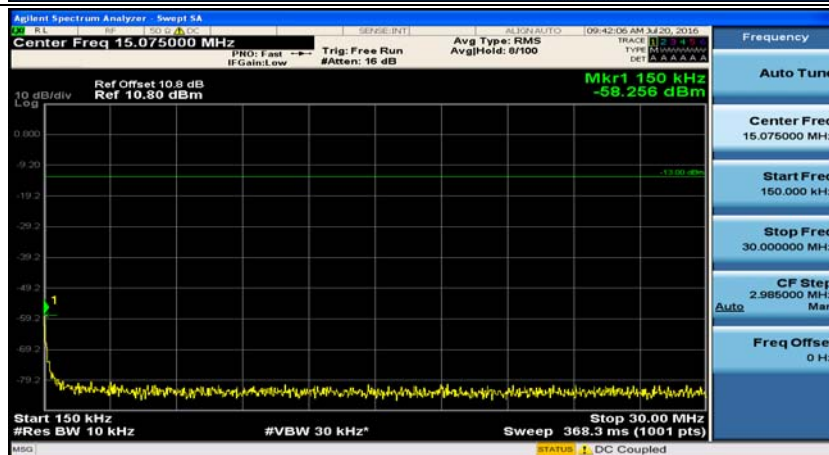

Channel Bandwidth: 10 MHz_MCH_16QAM_1RB#24