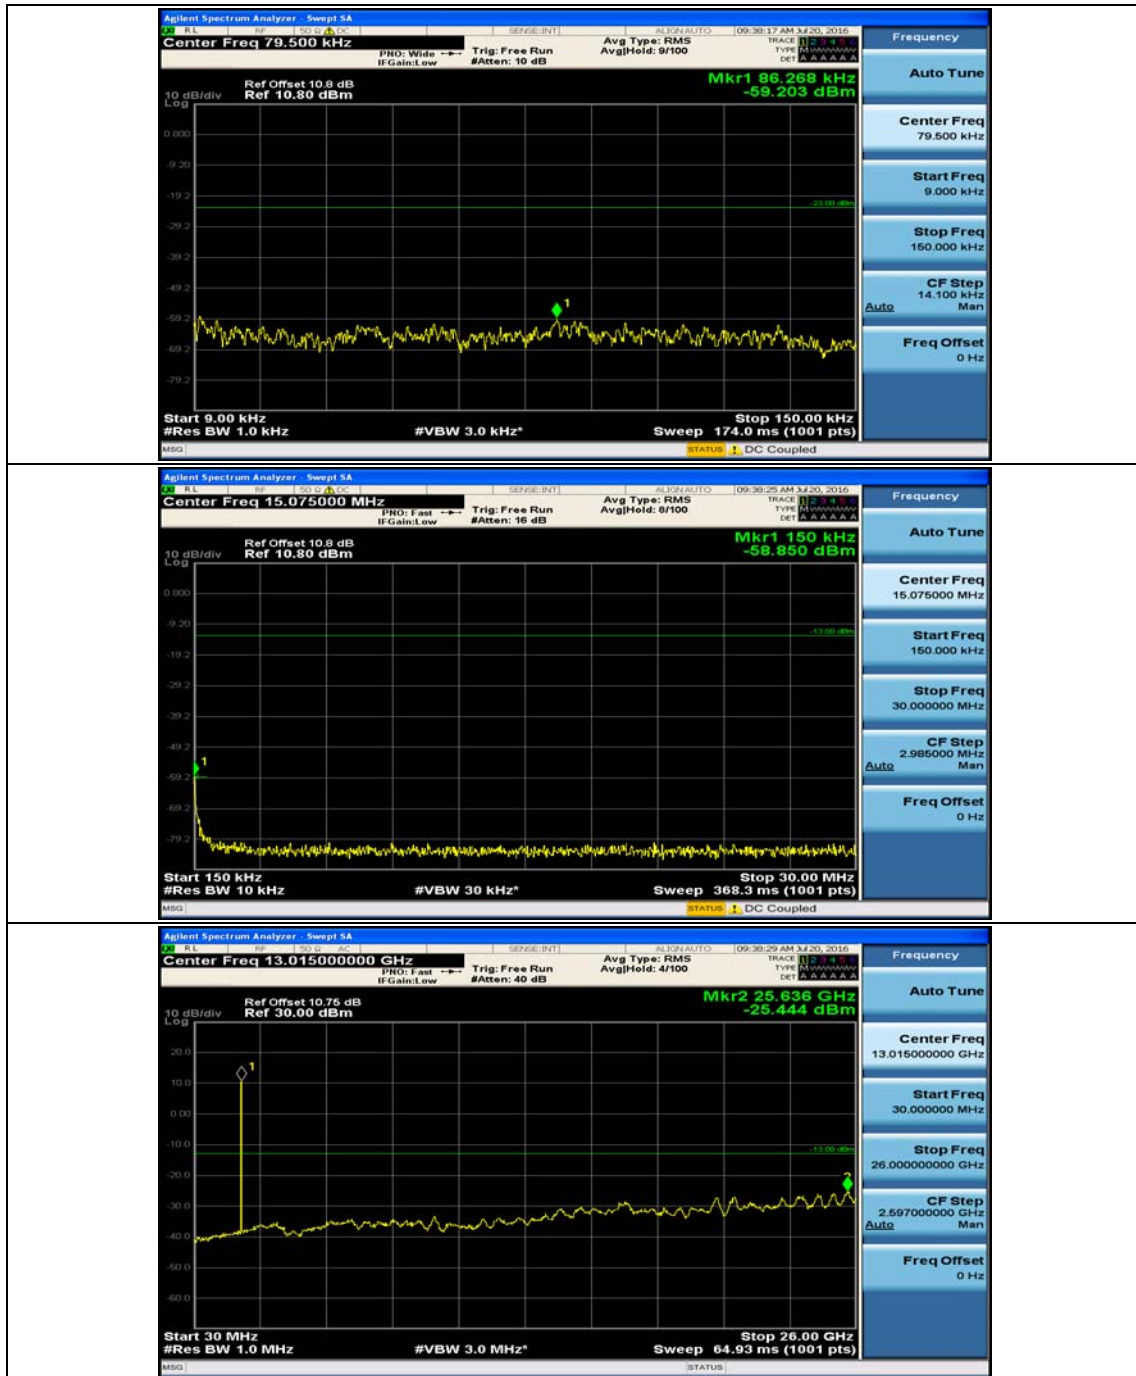

(Channel Bandwidth: 3 MHz)_HCH_QPSK_1RB#0

(Channel Bandwidth: 3 MHz)_HCH_QPSK_1RB#7

(Channel Bandwidth: 3 MHz)_LCH_16QAM_1RB#0

(Channel Bandwidth: 3 MHz)_LCH_16QAM_1RB#7

(Channel Bandwidth: 3 MHz)_MCH_16QAM_1RB#0

(Channel Bandwidth: 3 MHz)_MCH_16QAM_1RB#7

(Channel Bandwidth: 3 MHz)_HCH_16QAM_1RB#0

(Channel Bandwidth: 3 MHz)_HCH_16QAM_1RB#7

Channel Bandwidth: 5 MHz

(Channel Bandwidth: 5 MHz)_MCH_QPSK_1RB#0

(Channel Bandwidth: 5 MHz)_MCH_QPSK_1RB#12

(Channel Bandwidth: 5 MHz)_HCH_QPSK_1RB#0

(Channel Bandwidth: 5 MHz)_HCH_QPSK_1RB#12

(Channel Bandwidth: 5 MHz)_LCH_16QAM_1RB#0

(Channel Bandwidth: 5 MHz)_LCH_16QAM_1RB#12

(Channel Bandwidth: 5 MHz)_MCH_16QAM_1RB#0