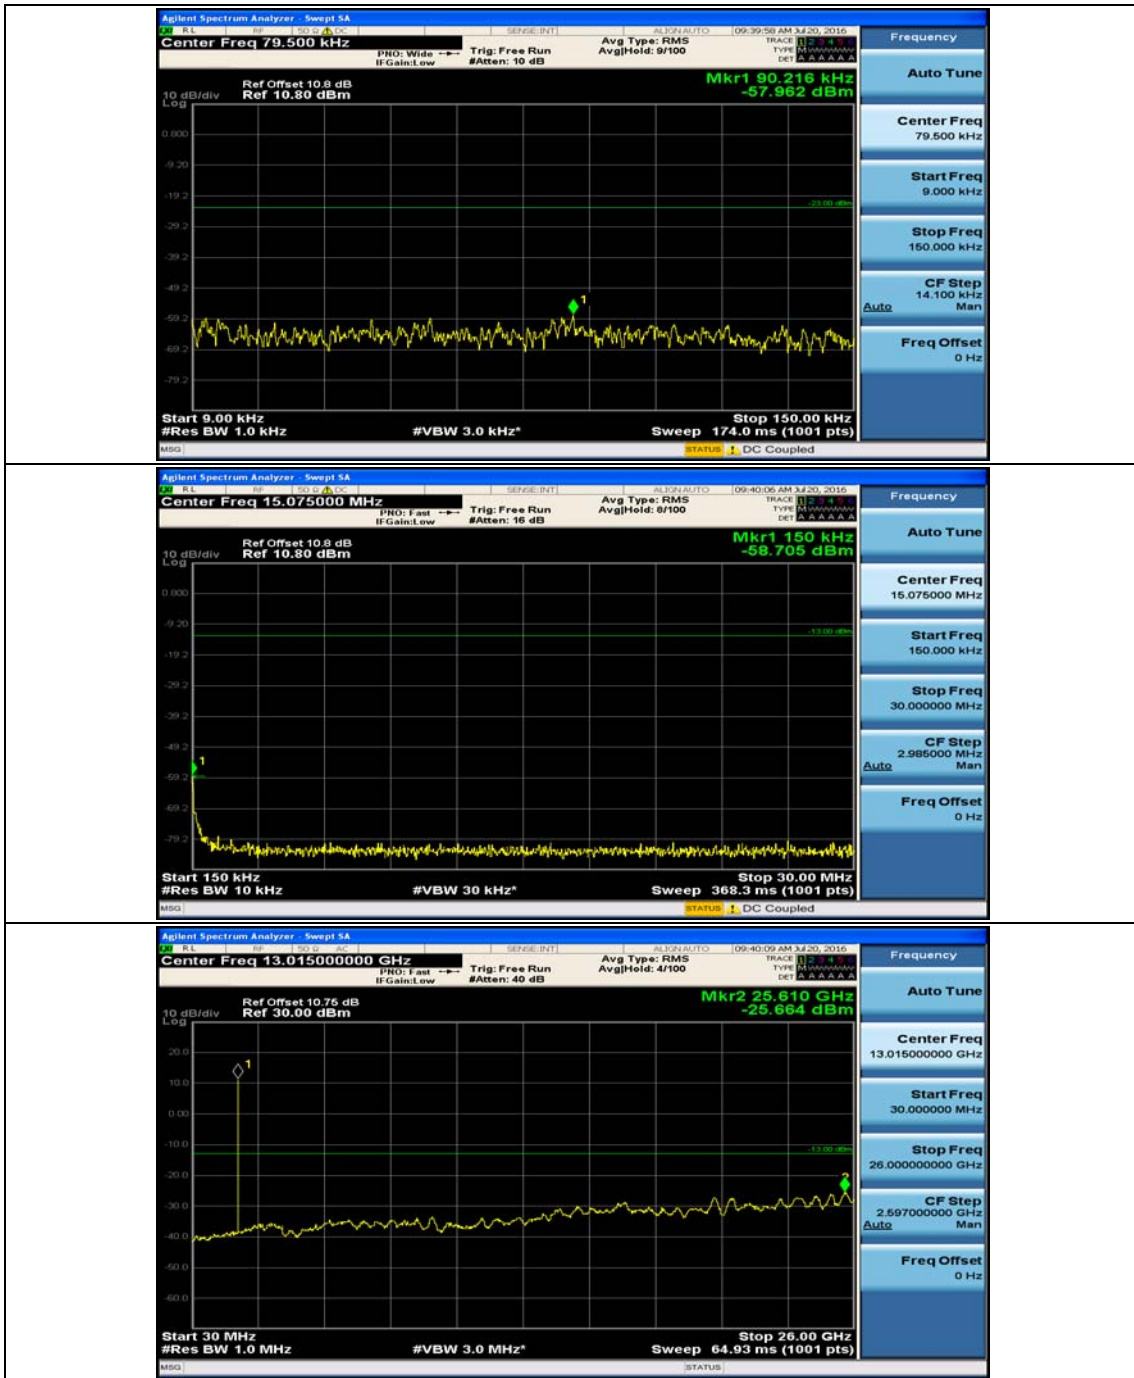

(Channel Bandwidth: 5 MHz)_MCH_16QAM_1RB#12

(Channel Bandwidth: 5 MHz)_HCH_16QAM_1RB#0

(Channel Bandwidth: 5 MHz)_HCH_16QAM_1RB#12

Channel Bandwidth: 10 MHz

Channel Bandwidth: 10 MHz_MCH_QPSK_1RB#0

Channel Bandwidth: 10 MHz_MCH_QPSK_1RB#24