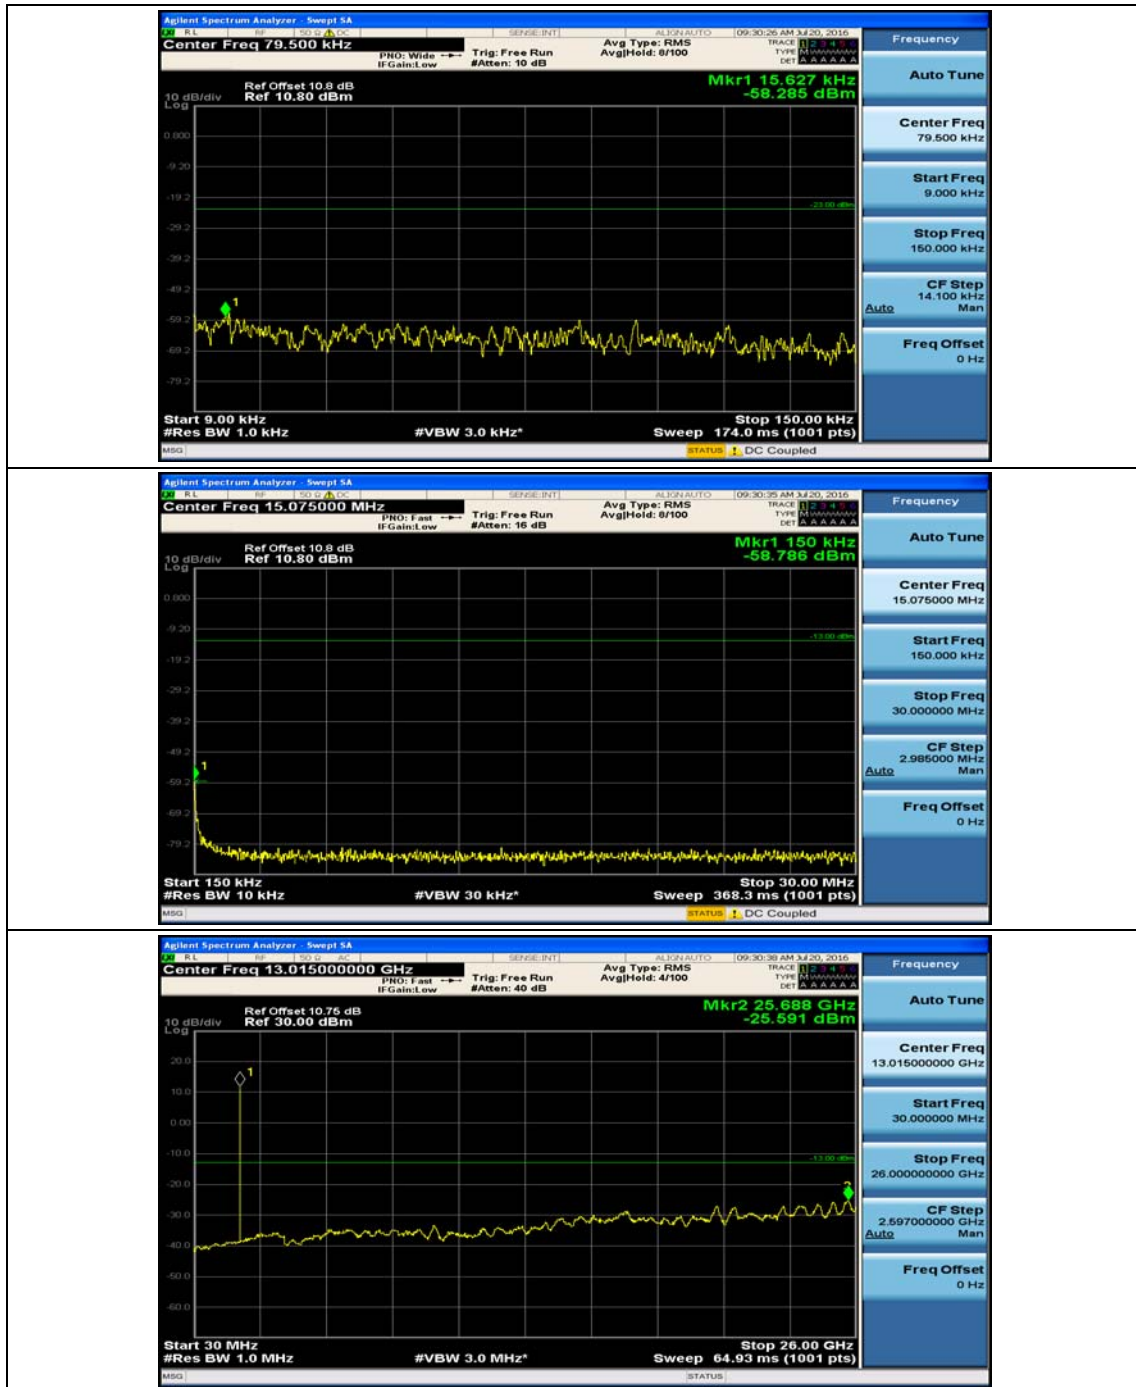

(Channel Bandwidth: 3 MHz)_HCH_QPSK_1RB#0

(Channel Bandwidth: 3 MHz)_HCH_QPSK_1RB#7

(Channel Bandwidth: 3 MHz)_LCH_16QAM_1RB#0

(Channel Bandwidth: 3 MHz)_LCH_16QAM_1RB#7

(Channel Bandwidth: 3 MHz)_MCH_16QAM_1RB#0

(Channel Bandwidth: 3 MHz)_MCH_16QAM_1RB#7

(Channel Bandwidth: 3 MHz)_HCH_16QAM_1RB#0

(Channel Bandwidth: 3 MHz)_HCH_16QAM_1RB#7

Channel Bandwidth: 5 MHz

(Channel Bandwidth: 5 MHz)_MCH_QPSK_1RB#0

(Channel Bandwidth: 5 MHz)_MCH_QPSK_1RB#12