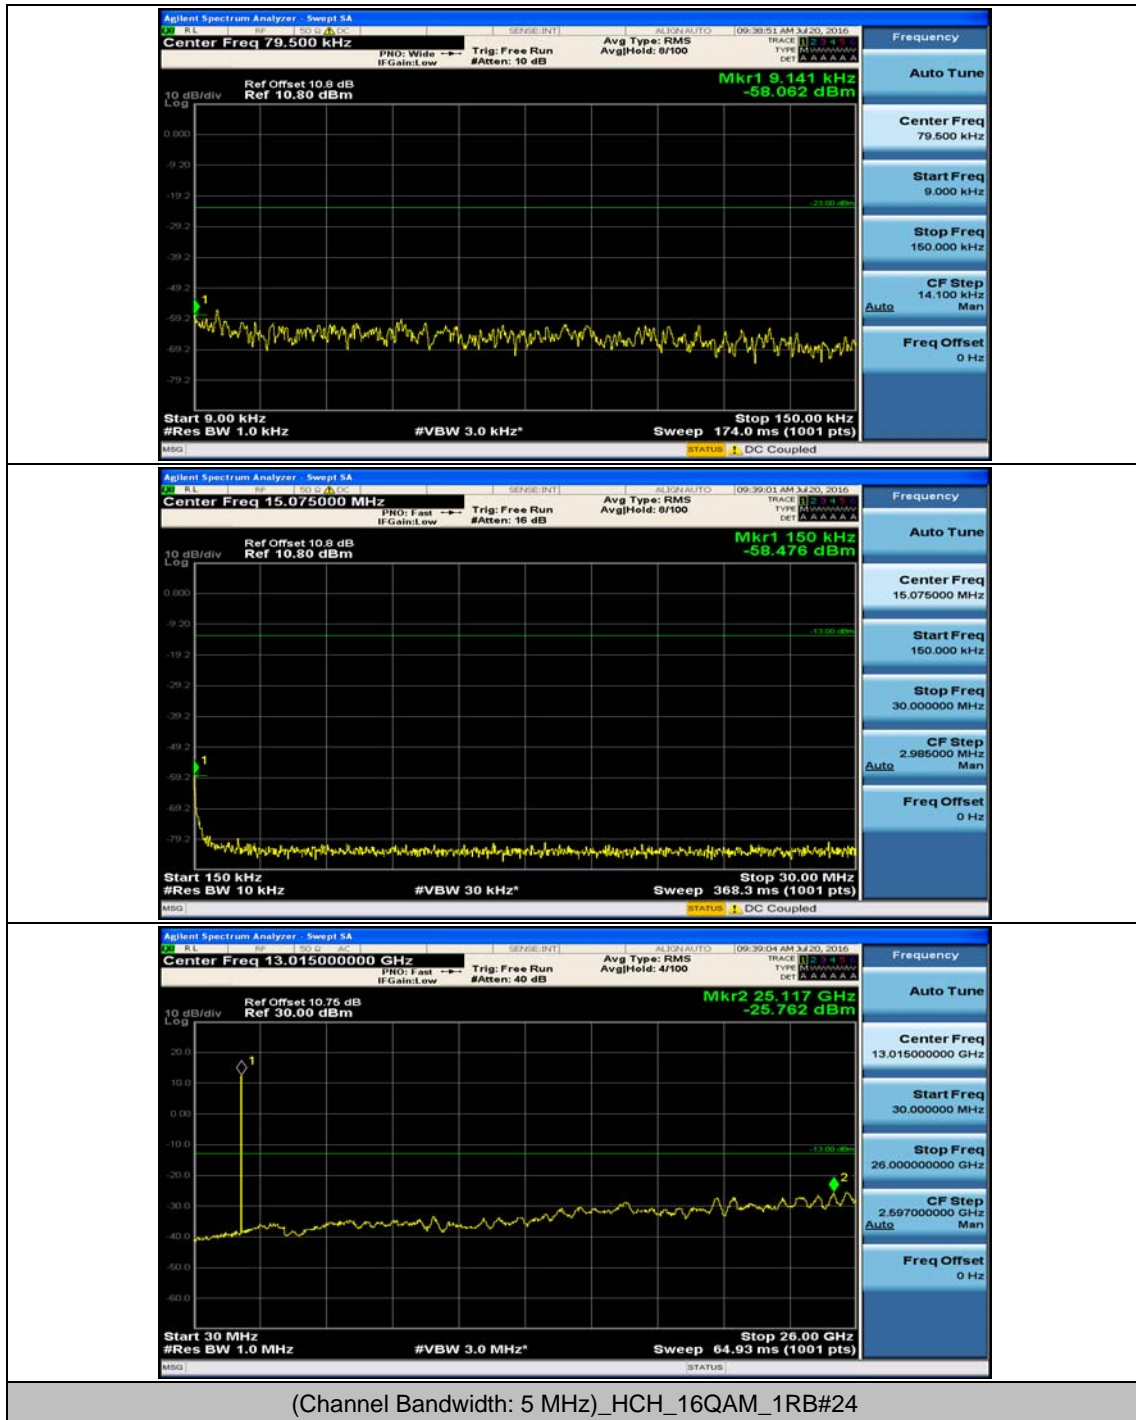

(Channel Bandwidth: 5 MHz)_HCH_QPSK_1RB#0

(Channel Bandwidth: 5 MHz)_HCH_QPSK_1RB#12

(Channel Bandwidth: 5 MHz)_LCH_16QAM_1RB#0

(Channel Bandwidth: 5 MHz)_LCH_16QAM_1RB#12

(Channel Bandwidth: 5 MHz)_MCH_16QAM_1RB#0

(Channel Bandwidth: 5 MHz)_MCH_16QAM_1RB#12

(Channel Bandwidth: 5 MHz)_HCH_16QAM_1RB#0

(Channel Bandwidth: 5 MHz)_HCH_16QAM_1RB#12

Channel Bandwidth: 10 MHz

Channel Bandwidth: 10 MHz_MCH_QPSK_1RB#0

Channel Bandwidth: 10 MHz_MCH_QPSK_1RB#24