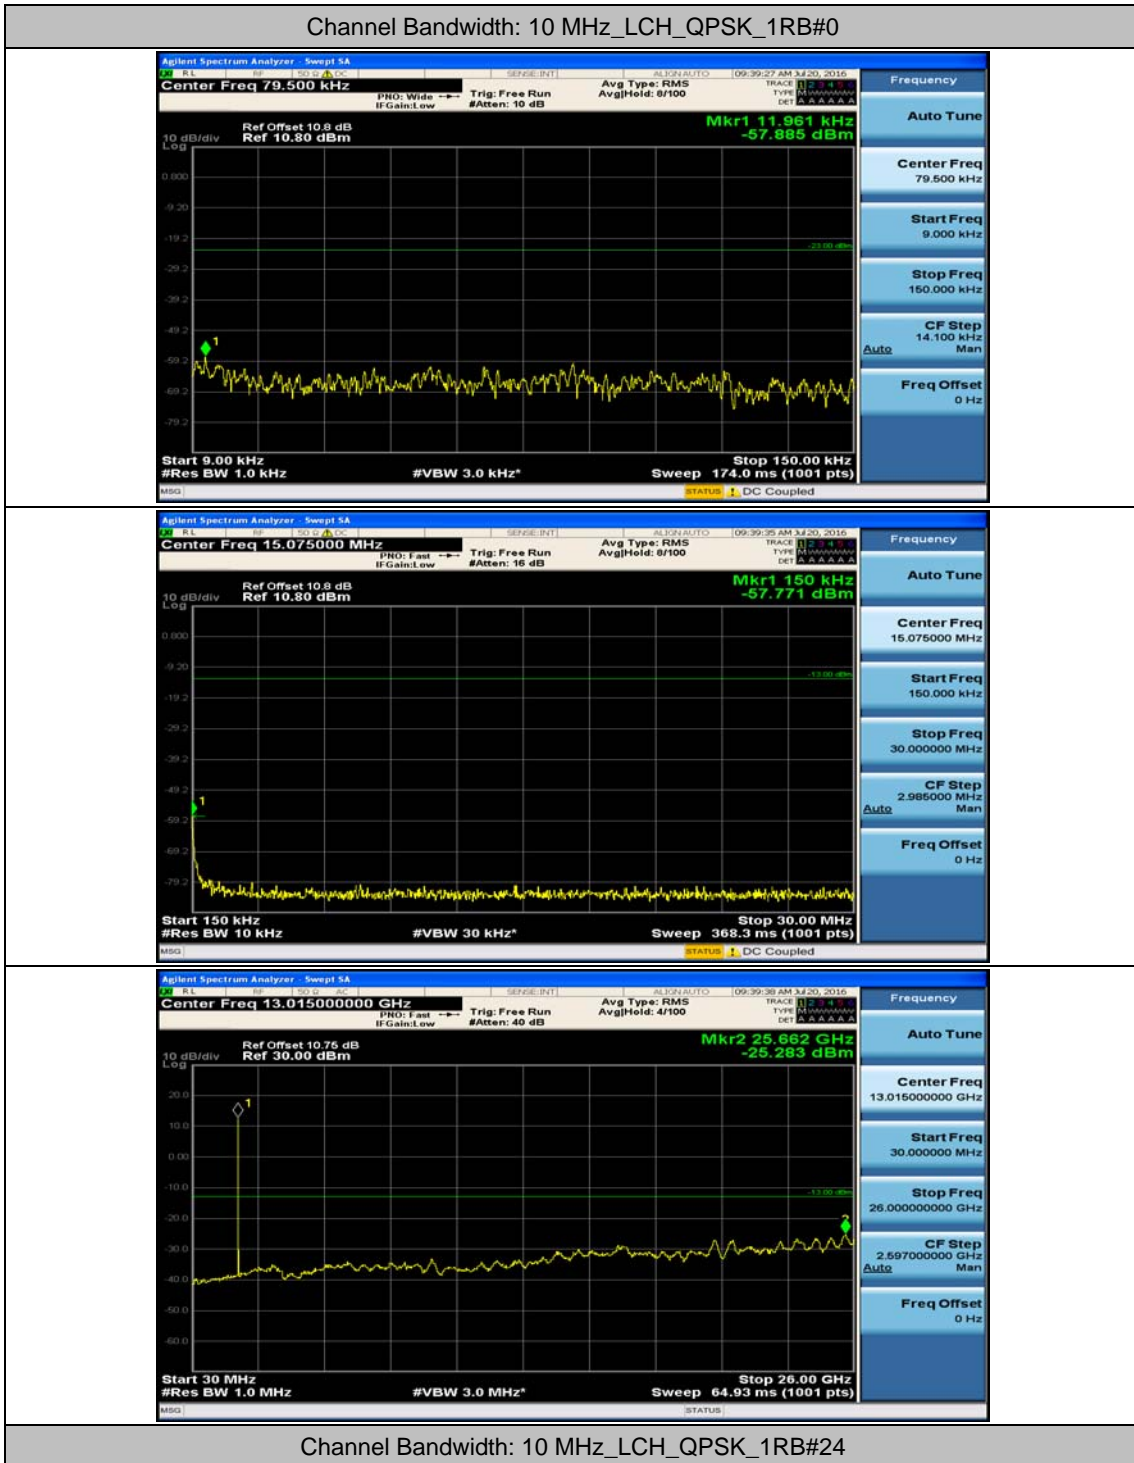

(Channel Bandwidth: 5 MHz)_MCH_16QAM_1RB#12

(Channel Bandwidth: 5 MHz)_HCH_16QAM_1RB#0

(Channel Bandwidth: 5 MHz)_HCH_16QAM_1RB#12

Channel Bandwidth: 10 MHz

Channel Bandwidth: 10 MHz_MCH_QPSK_1RB#0

Channel Bandwidth: 10 MHz_MCH_QPSK_1RB#24