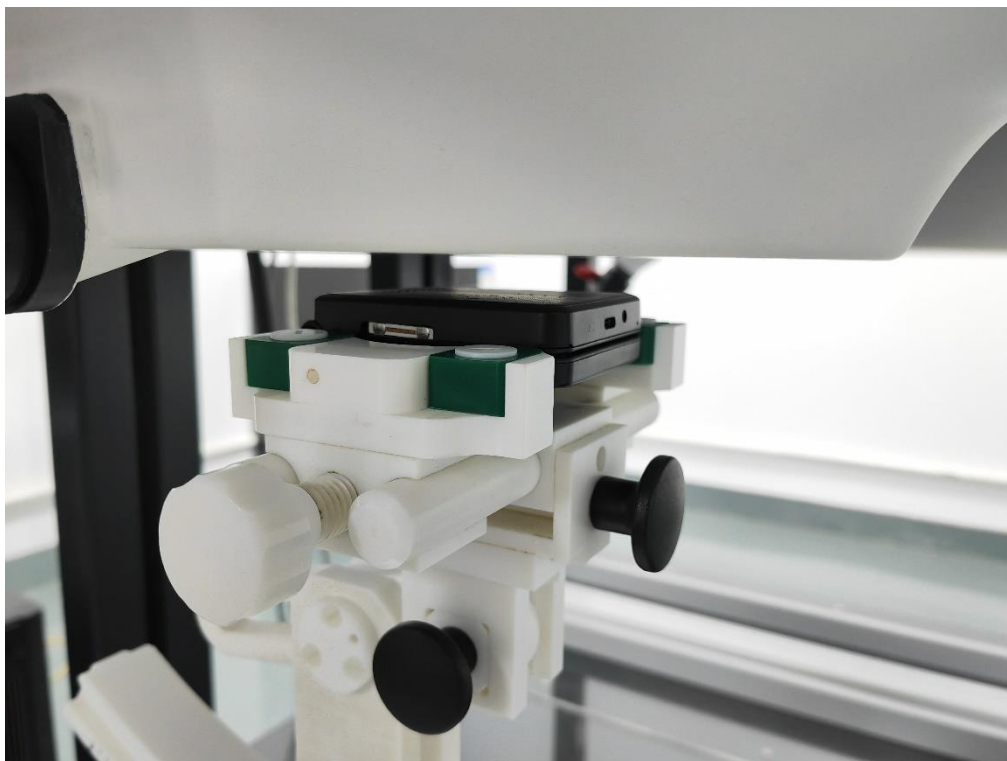

O55240124_SAR Setup photos

Right Touch

Right Tilt

Left Touch

Left Tilt

Body Front side (separation distance is 10mm)

Body Back side (separation distance 10mm)

Body Left side (separation distance is 10mm)

Body Right side (separation distance is 10mm)

Body Top side (separation distance is 10mm)

Body Bottom side (separation distance is 10mm)