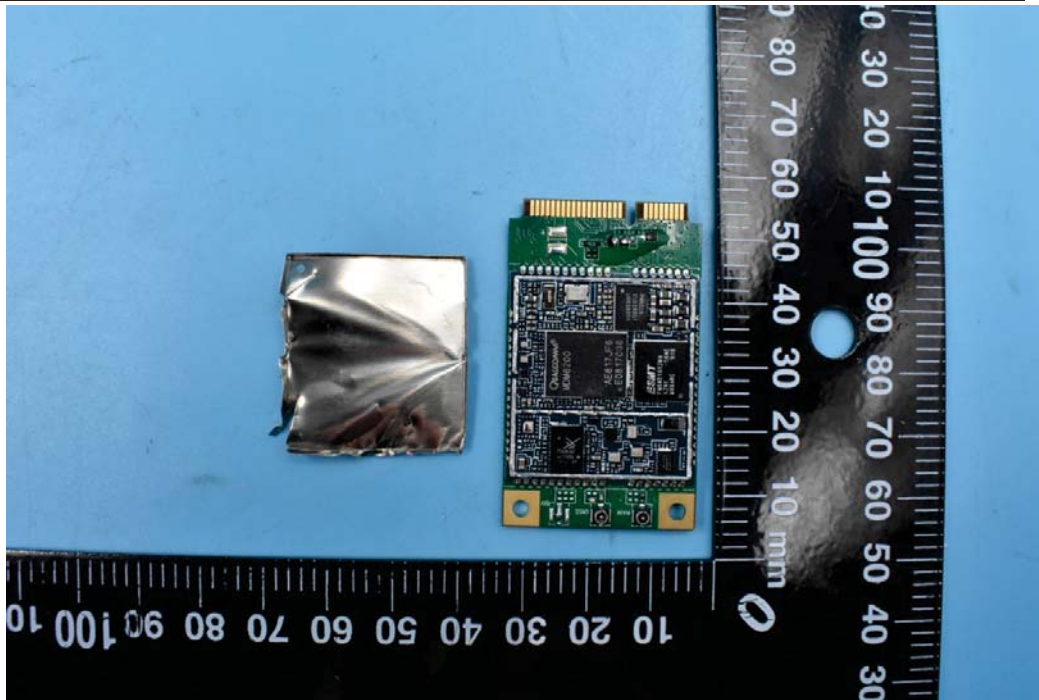

FCC ID:NVI-KT9600K6B3G

### Internal Photos

#### 1. EUT uncover view

2. Antenna view