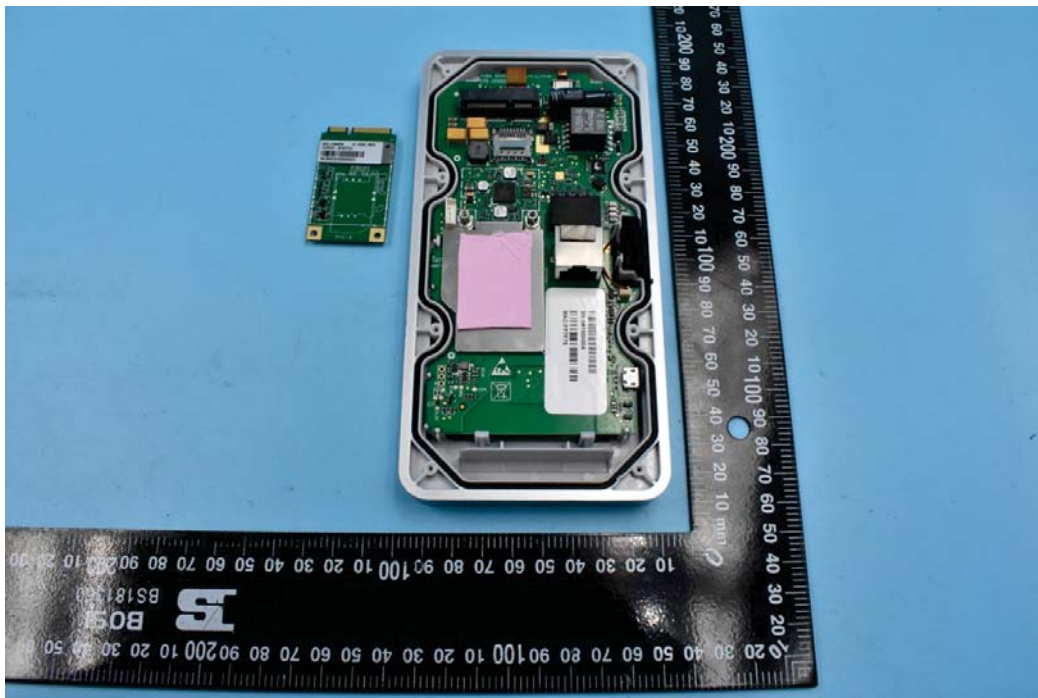

FCC ID:NVI-KT9600K6B3G

### Internal Photos

#### 1. EUT uncover view

2. Antenna view