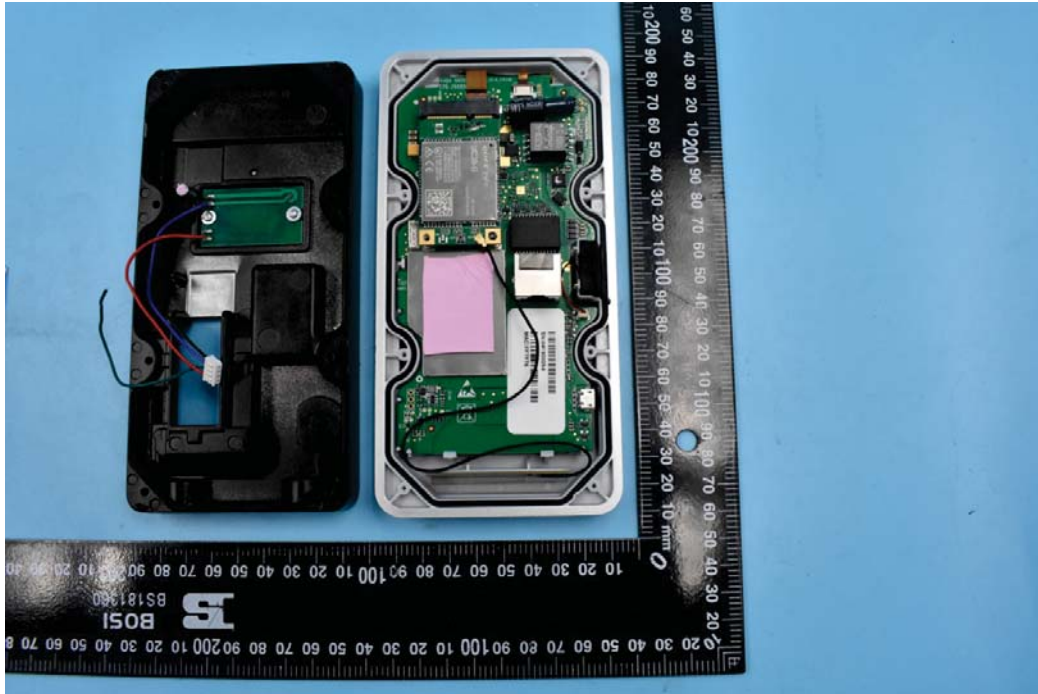

FCC ID:NVI-KT9600K6B3G

### Internal Photos

#### 1. EUT uncover view

2. Antenna view