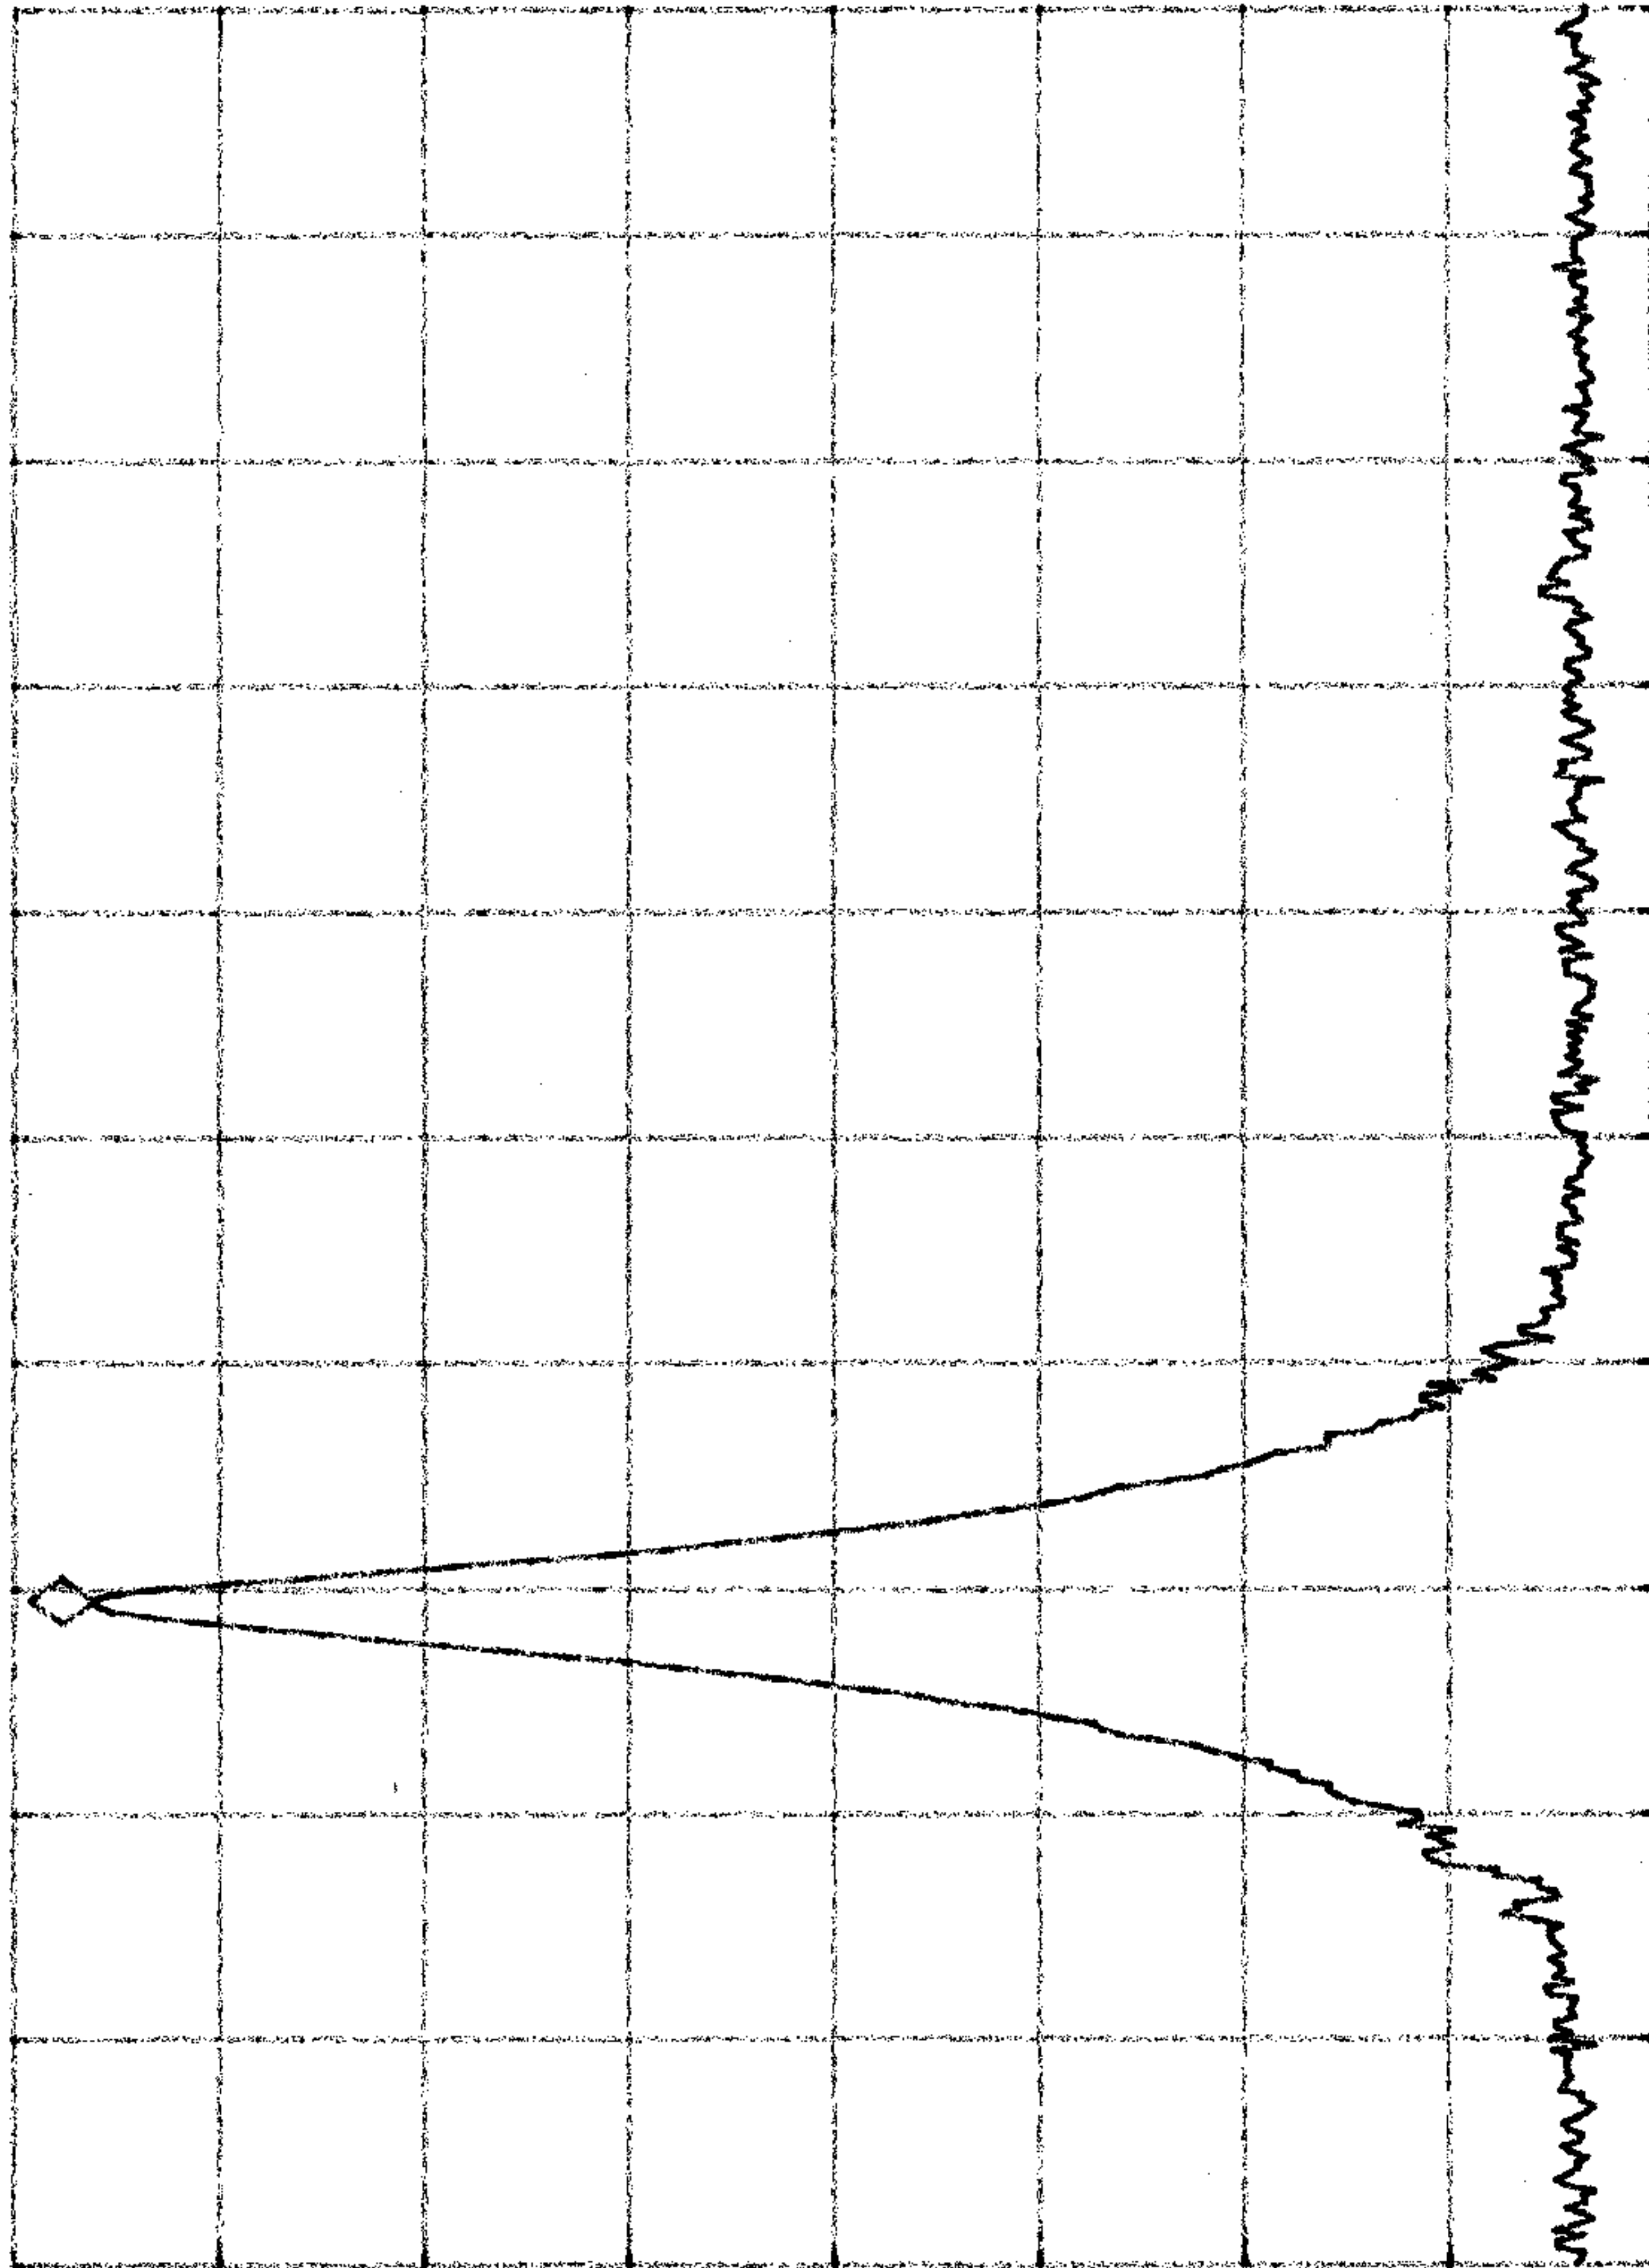

MKR 902.2438 MHZ
104.33 dBμV
REF 107.0 dBμV AT 10 dB

START 902.0000 MHZ #RES BW 10 KHZ
STOP 902.5000 MHZ #VBW 3 MHZ SWP 30.0 msec

MKR 927.295 MHz
103.07 dBμV

AT 10 dB

REF 107.0 dBμV

10

PEAK
LOG
10
dB/
μV

VA SB
SC FC
CORR

START 927.000 MHz
#RES BW 10 KHZ

STOP 928.000 MHz
#VBW 3 MHz

SWP 30.0 msec