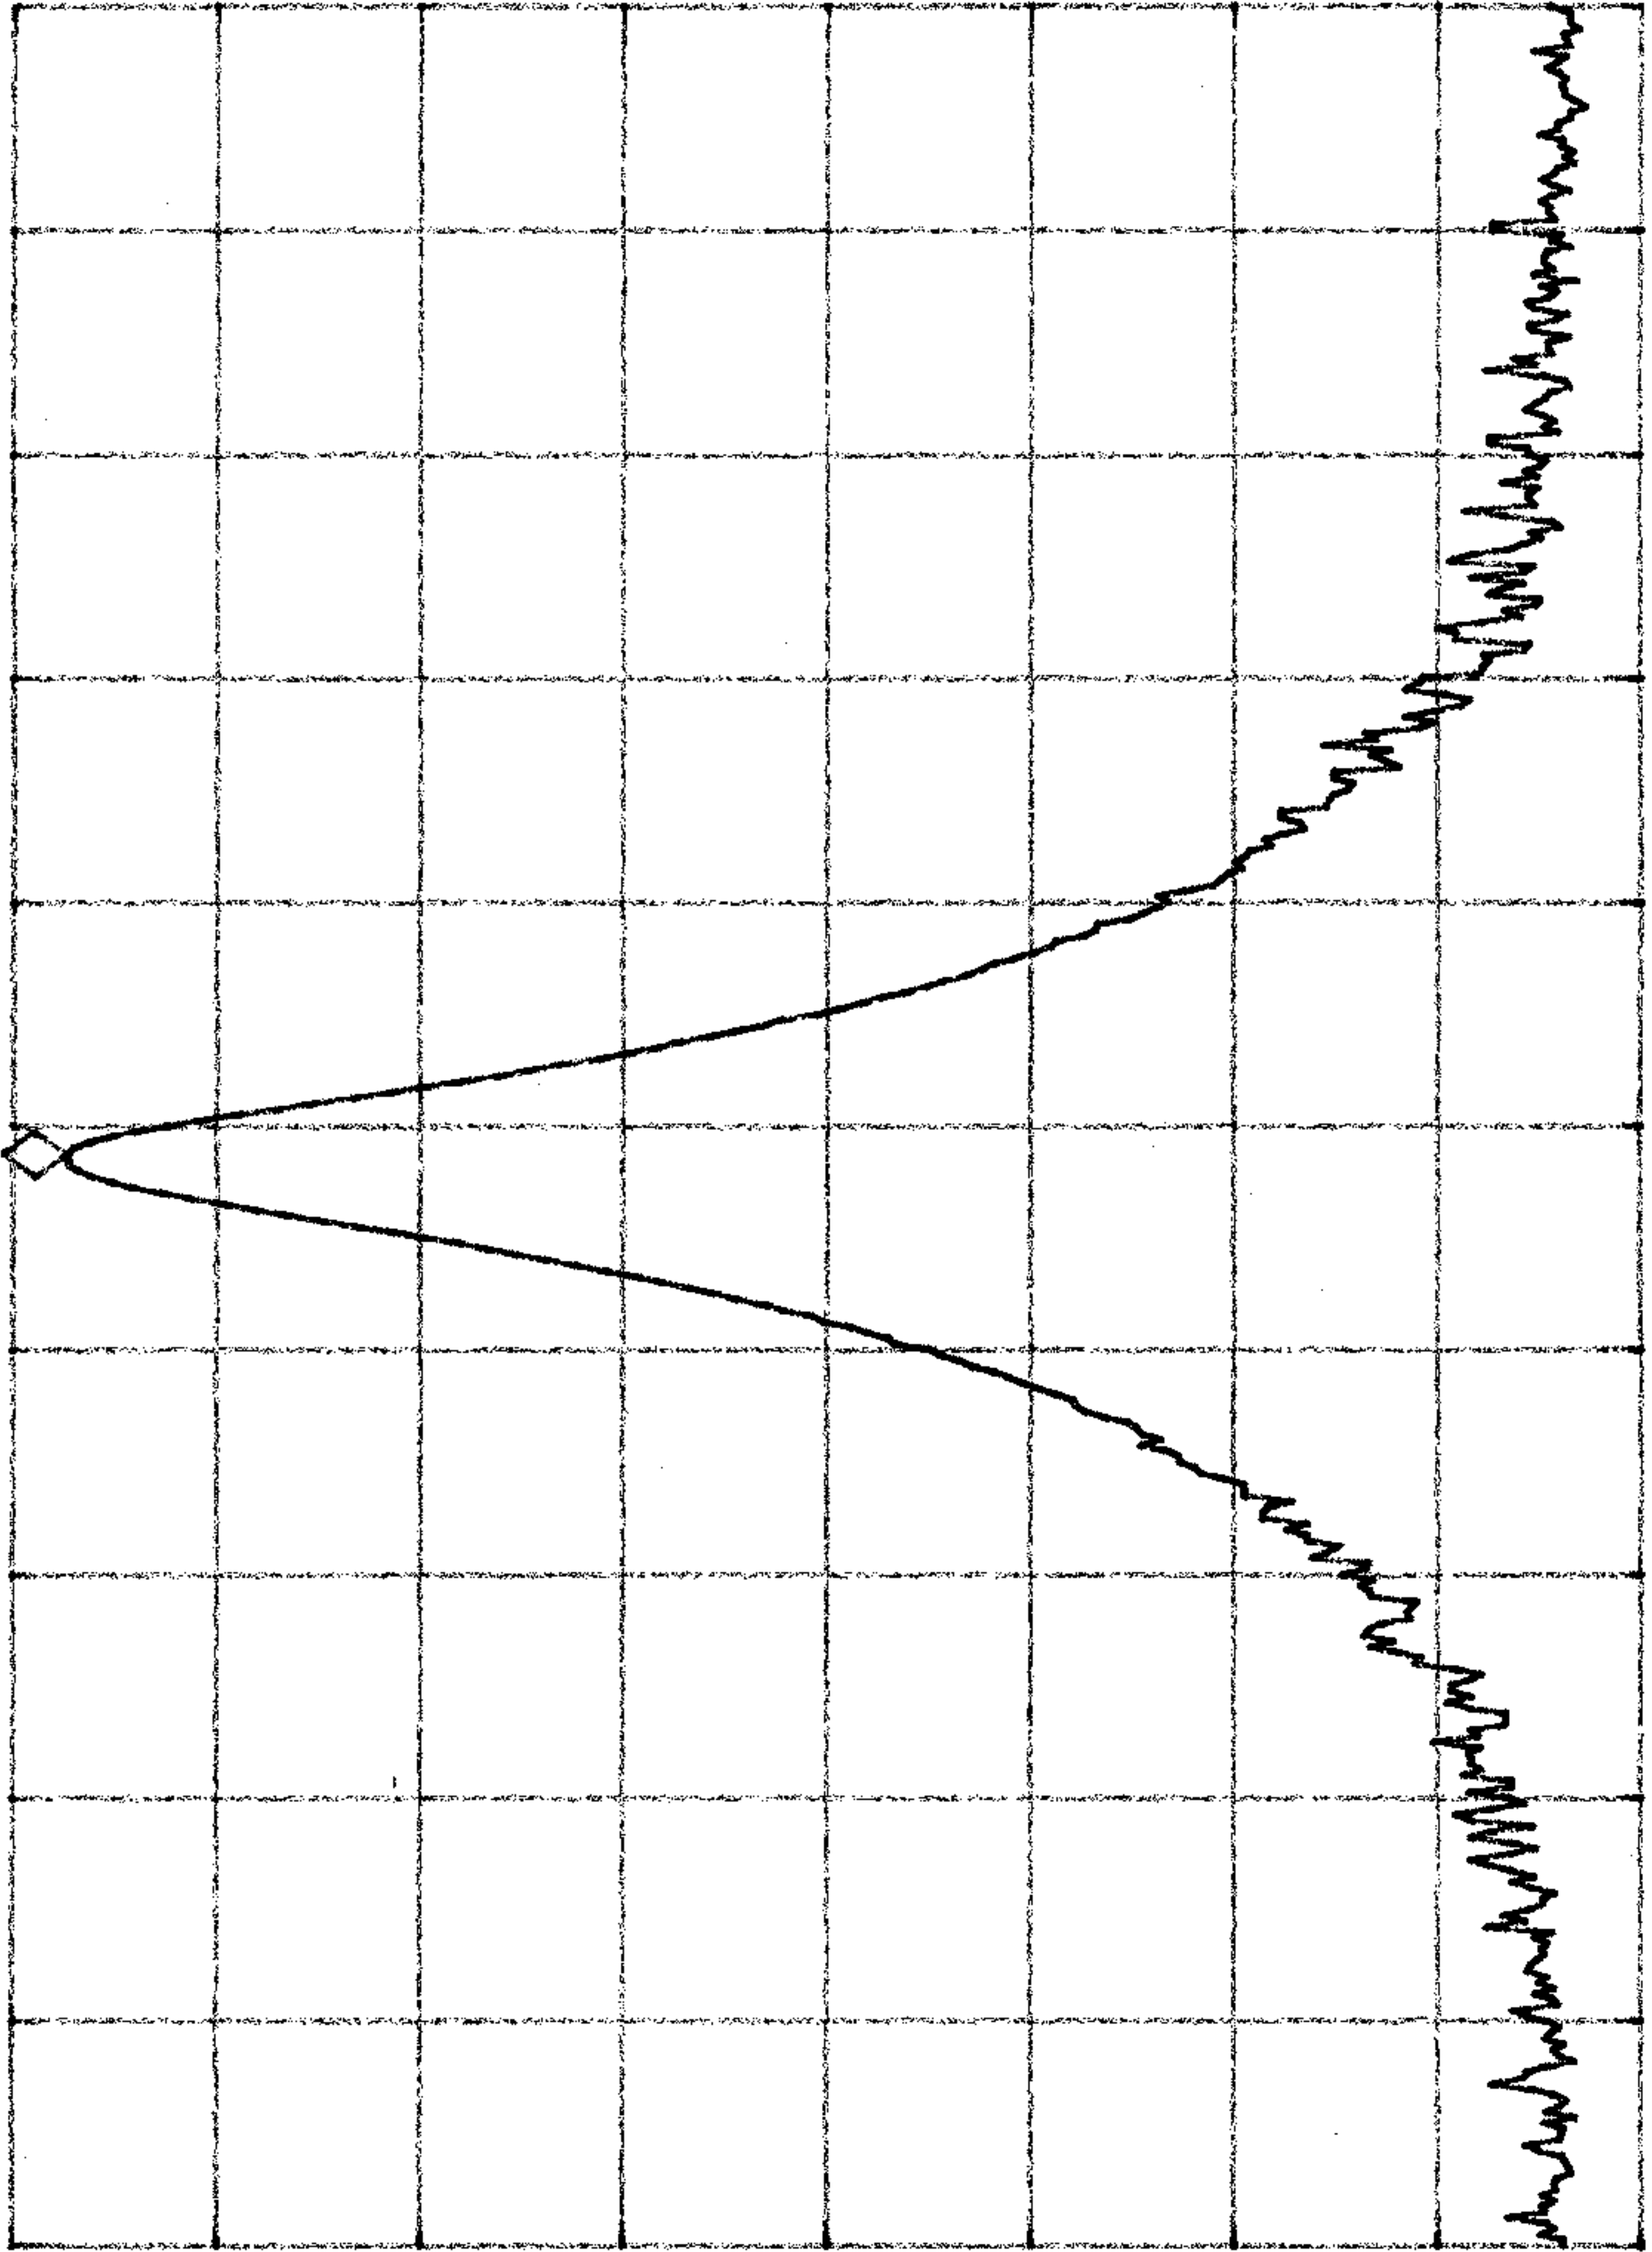

MKR 902.2438 MHZ
104.33 dBμV
REF 107.0 dBμV AT 10 dB

START 902.0000 MHZ #RES BW 10 KHZ
STOP 902.5000 MHZ #VBW 3 MHZ SWP 30.0 msec

MKR 927.295 MHz
103.07 dBμV

AT 10 dB

REF 107.0 dBμV

10

PEAK
LOG
10
dB/
μV

VA SB
SC FC
CORR

START 927.000 MHz
#RES BW 10 KHZ

STOP 928.000 MHz
#VBW 3 MHz

SWP 30.0 msec