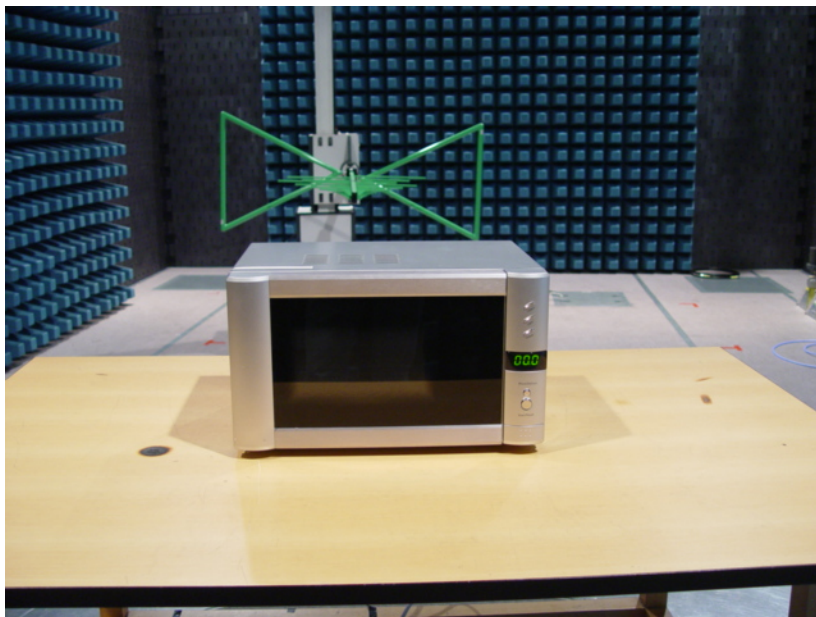

FCC ID: NRTSZJENSMWOC320B

Test Setup Photographs:1

Test Setup Photographs:2

Test Setup Photographs:3 (Above 1GHz)