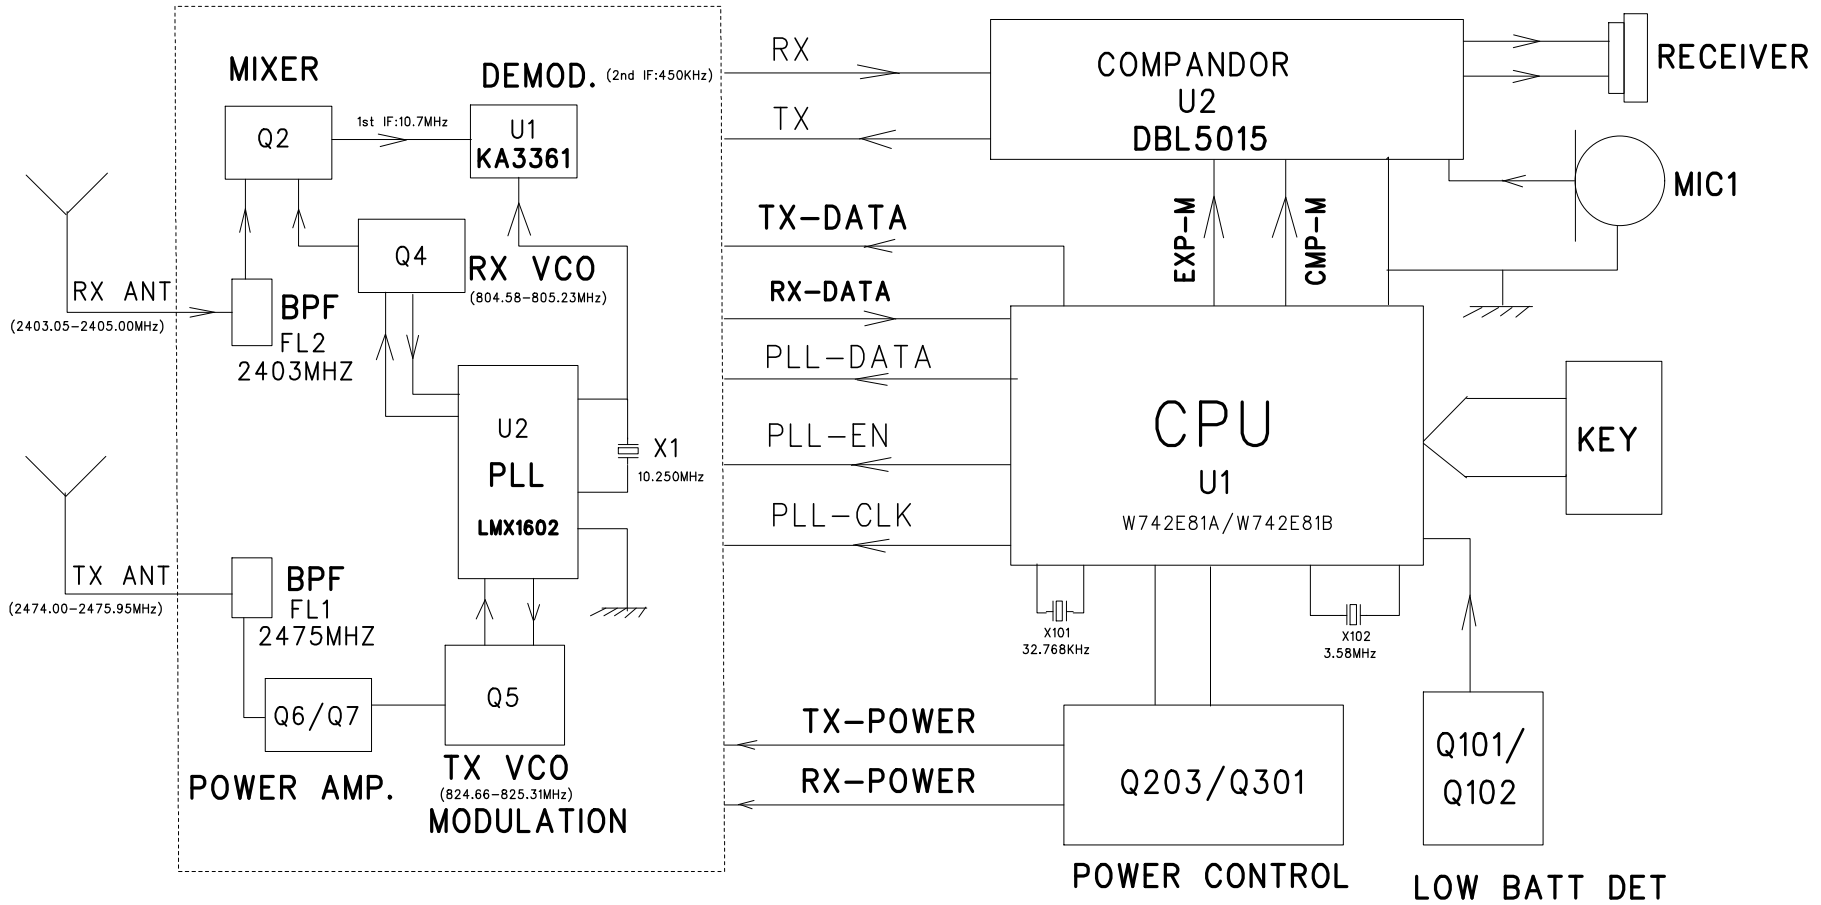

PMP-3815BASESET-BLOCK Huanghuifeng2002/08/7

DRAWN:		DATED:		COMPANY: SHENZHEN TAIFENG ELECTRONICS			
CHECKED:		DATED:		TITLE: PMP-3815BASE SET BLOCK			
QUALITY CONTROL:		DATED:		CODE:	SIZE:	DRAWING NO:	REV:
RELEASED:		DATED:		SCALE:		SHEET: OF	

# RF MODULE

PMP-3815HANDSET-BLOCK Huanghuifeng2002/08/7

DRAWN:		DATED:		COMPANY: SHENZHEN TAIFENG ELECTRONICS			
CHECKED:		DATED:		TITLE: PMP-3815HANDSET BLOCK			
QUALITY CONTROL:		DATED:		CODE:	SIZE:	DRAWING NO:	REV:
RELEASED:		DATED:		SCALE:		SHEET: OF	