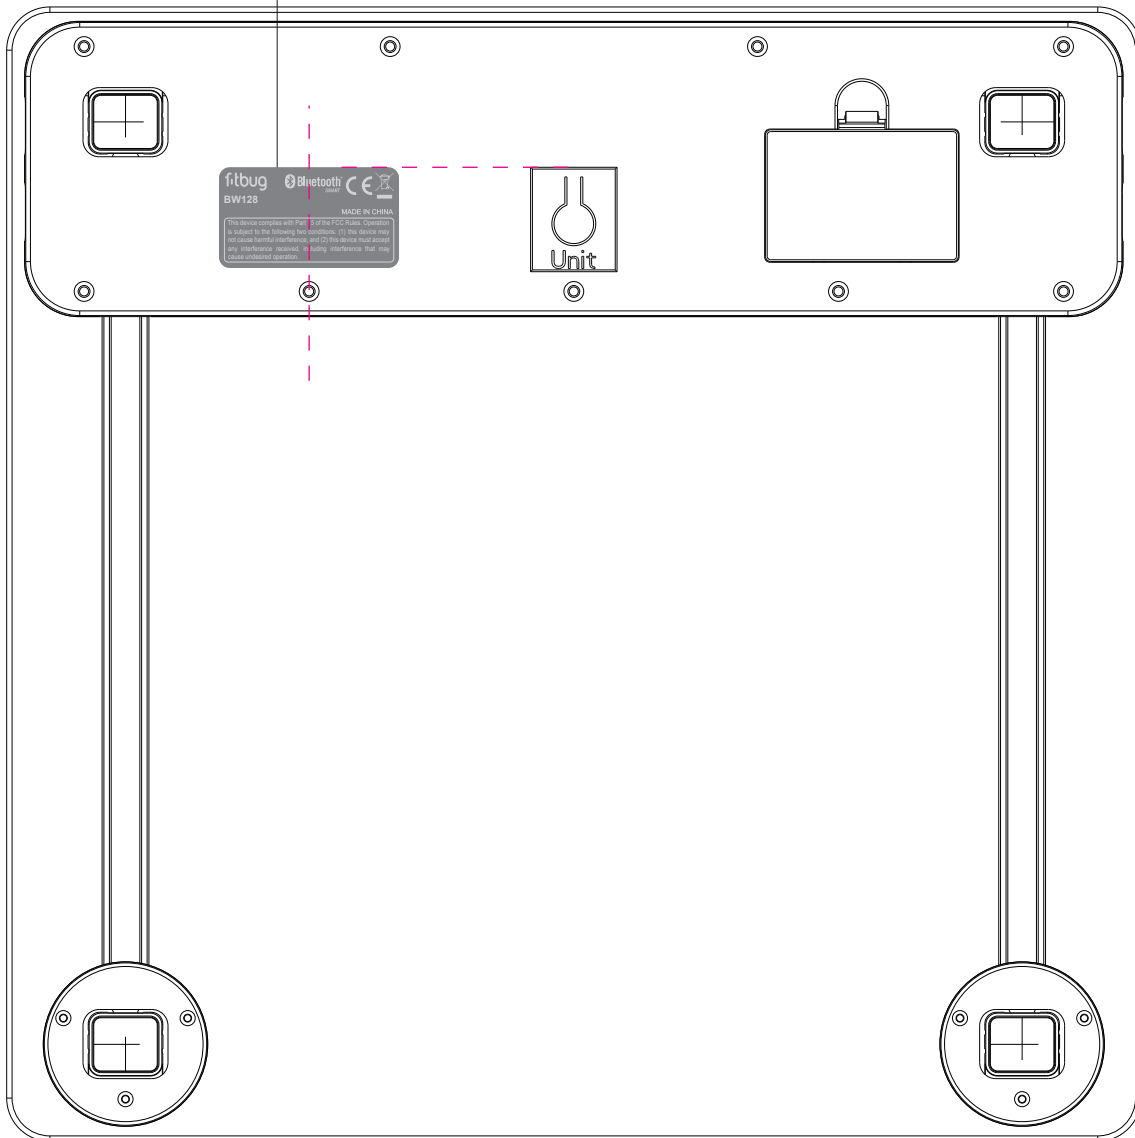

# BW128 UNIT LABEL ON BACK

28MM

50MM

Color: Print PMS 427C on PMS 425C Background  
 Size: 50(l)x28(w)+R3mm (+/-0.5mm)  
 Material: 0.1mm synthetic paper  
 Finish: w/matt pp coating

Label Location

**APPROVAL**

MKTR: Cayley

WOL: 1304019

A/W (PDD)	TEXT (ENG)	TRANS	MODEL: BW128	CU : FITBUG
DATE	DATE	DATE	TITLE: UNIT LABEL (R1)	
A/W (CU)	TEXT(PMGR)	A/W (SUP)	PREPARED BY: JELL/ART	
DATE	DATE	DATE	DATE: 15, Aug, 13	FILE :
			F/O:	P/N.: 300207726-0000x-10