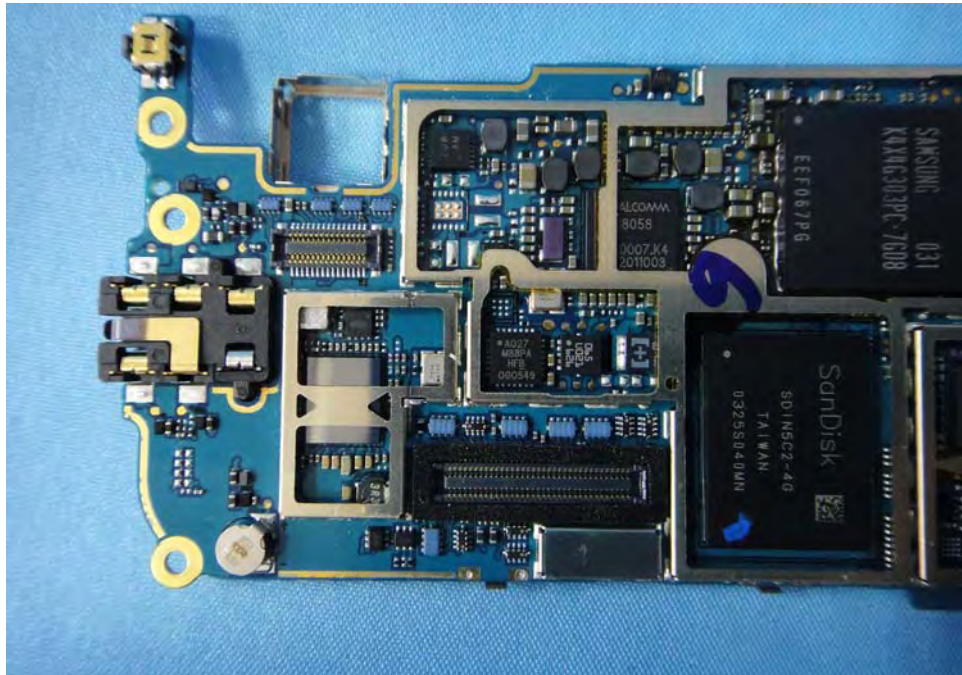

# Internal Photos

**Model Number: PC10120**  
**FCC ID: NM8PC10120**  
**IC ID: 4115B-PC10120**

Component Name	Component Model No.			
	Sample 1 <sup>st</sup>		Sample 2 <sup>nd</sup>	
Camera	#1	Lite-On technology corp. HTC, 09P1BA510	#2	Primax Electronics Ltd. HTC, NBRB92
LCM	#1	SAMSUNG MOBILE DISPLAY.CO.,LTD. HTC , AMS367PE0X-0	#2	Sony Mobile Display Corporation HTC , ADL425X03-02
Battery	#1	TOTAL WIRELESS SOLUTIONS INDUSTRIAL Ltd. HTC, BB96100	#1	TOTAL WIRELESS SOLUTIONS INDUSTRIAL Ltd. HTC, BB96100
	#2	Formosa Electronic Industries Inc HTC, BB96100	#2	Formosa Electronic Industries Inc HTC, BB96100
AC Adapter	#1	Delta Electronics Inc HTC, TC X250 (X=A, B, C, E, U, K)	#1	Delta Electronics Inc HTC, TC X250 (X=A, B, C, E, U, K)
	#2	Astec International Limited HTC, TC X250 (X=A, B, C, E, U, K)	#2	Astec International Limited HTC, TC X250 (X=A, B, C, E, U, K)
USB Cable	#1	Foxlink Technology Ltd HTC ,DC M410	#1	Foxlink Technology Ltd HTC ,DC M410
	#2	MEC IMEX INC. HTC ,DC M410	#2	MEC IMEX INC. HTC ,DC M410
	#3	Chant Sincere Co., LTD HTC ,DC M410	#3	Chant Sincere Co., LTD HTC ,DC M410
Earphone	#1	Merry Electronics Co., LTD HTC , RC E160	#1	Merry Electronics Co., LTD HTC , RC E160
	#2	Cotron Corporation HTC , RC E160	#2	Cotron Corporation HTC , RC E160

EUT Photo 1 )

EUT Photo 2 )

EUT Photo 3 )

EUT Photo 4 )

EUT Photo 5 )

EUT Photo 6 )

EUT Photo 7 )

EUT Photo 8 )

EUT Photo 9 )

EUT Photo 10 )

EUT Photo 11 )

EUT Photo 12 )

EUT Photo 13 )

EUT Photo 14 )

EUT Photo 15 )

EUT Photo 16 )