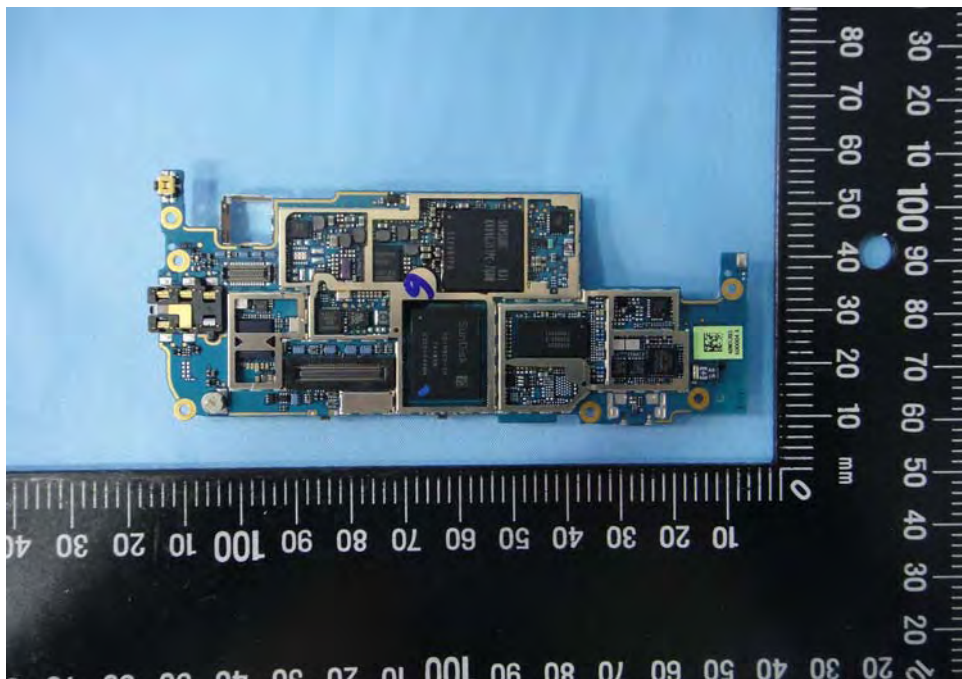

# Internal Photos

**Model Number: PC10120**  
**FCC ID: NM8PC10120**  
**IC ID: 4115B-PC10120**

Component Name	Component Model No.			
	Sample 1 <sup>st</sup>		Sample 2 <sup>nd</sup>	
Camera	#1	Lite-On technology corp. HTC, 09P1BA510	#2	Primax Electronics Ltd. HTC, NBRB92
LCM	#1	SAMSUNG MOBILE DISPLAY.CO.,LTD. HTC , AMS367PE0X-0	#2	Sony Mobile Display Corporation HTC , ADL425X03-02
Battery	#1	TOTAL WIRELESS SOLUTIONS INDUSTRIAL Ltd. HTC, BB96100	#1	TOTAL WIRELESS SOLUTIONS INDUSTRIAL Ltd. HTC, BB96100
	#2	Formosa Electronic Industries Inc HTC, BB96100	#2	Formosa Electronic Industries Inc HTC, BB96100
AC Adapter	#1	Delta Electronics Inc HTC, TC X250 (X=A, B, C, E, U, K)	#1	Delta Electronics Inc HTC, TC X250 (X=A, B, C, E, U, K)
	#2	Astec International Limited HTC, TC X250 (X=A, B, C, E, U, K)	#2	Astec International Limited HTC, TC X250 (X=A, B, C, E, U, K)
USB Cable	#1	Foxlink Technology Ltd HTC ,DC M410	#1	Foxlink Technology Ltd HTC ,DC M410
	#2	MEC IMEX INC. HTC ,DC M410	#2	MEC IMEX INC. HTC ,DC M410
	#3	Chant Sincere Co., LTD HTC ,DC M410	#3	Chant Sincere Co., LTD HTC ,DC M410
Earphone	#1	Merry Electronics Co., LTD HTC , RC E160	#1	Merry Electronics Co., LTD HTC , RC E160
	#2	Cotron Corporation HTC , RC E160	#2	Cotron Corporation HTC , RC E160

EUT Photo 1 )

EUT Photo 2 )

EUT Photo 3 )

EUT Photo 4 )

EUT Photo 5 )

EUT Photo 6 )

EUT Photo 7 )

EUT Photo 8 )

EUT Photo 9 )

EUT Photo 10 )

EUT Photo 11 )

EUT Photo 12 )

EUT Photo 13 )

EUT Photo 14 )

EUT Photo 15 )

EUT Photo 16 )