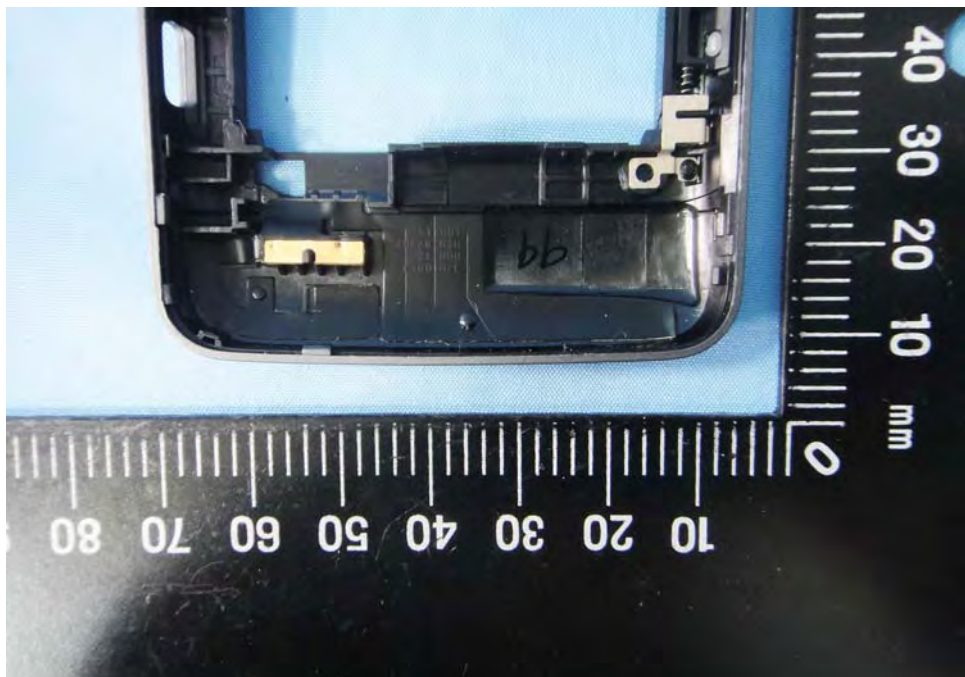

# Internal Photos

**Model Number: PC10120**  
**FCC ID: NM8PC10120**  
**IC ID: 4115B-PC10120**

Component Name	Component Model No.			
	Sample 1 <sup>st</sup>		Sample 2 <sup>nd</sup>	
Camera	#1	Lite-On technology corp. HTC, 09P1BA510	#2	Primax Electronics Ltd. HTC, NBRB92
LCM	#1	SAMSUNG MOBILE DISPLAY.CO.,LTD. HTC , AMS367PE0X-0	#2	Sony Mobile Display Corporation HTC , ADL425X03-02
Battery	#1	TOTAL WIRELESS SOLUTIONS INDUSTRIAL Ltd. HTC, BB96100	#1	TOTAL WIRELESS SOLUTIONS INDUSTRIAL Ltd. HTC, BB96100
	#2	Formosa Electronic Industries Inc HTC, BB96100	#2	Formosa Electronic Industries Inc HTC, BB96100
AC Adapter	#1	Delta Electronics Inc HTC, TC X250 (X=A, B, C, E, U, K)	#1	Delta Electronics Inc HTC, TC X250 (X=A, B, C, E, U, K)
	#2	Astec International Limited HTC, TC X250 (X=A, B, C, E, U, K)	#2	Astec International Limited HTC, TC X250 (X=A, B, C, E, U, K)
USB Cable	#1	Foxlink Technology Ltd HTC ,DC M410	#1	Foxlink Technology Ltd HTC ,DC M410
	#2	MEC IMEX INC. HTC ,DC M410	#2	MEC IMEX INC. HTC ,DC M410
	#3	Chant Sincere Co., LTD HTC ,DC M410	#3	Chant Sincere Co., LTD HTC ,DC M410
Earphone	#1	Merry Electronics Co., LTD HTC , RC E160	#1	Merry Electronics Co., LTD HTC , RC E160
	#2	Cotron Corporation HTC , RC E160	#2	Cotron Corporation HTC , RC E160

EUT Photo 1 )

EUT Photo 2 )

EUT Photo 3 )

EUT Photo 4 )

EUT Photo 5 )

EUT Photo 6 )

EUT Photo 7 )

EUT Photo 8 )

EUT Photo 9 )

EUT Photo 10 )

EUT Photo 11 )

EUT Photo 12 )

EUT Photo 13 )

EUT Photo 14 )

EUT Photo 15 )

EUT Photo 16 )