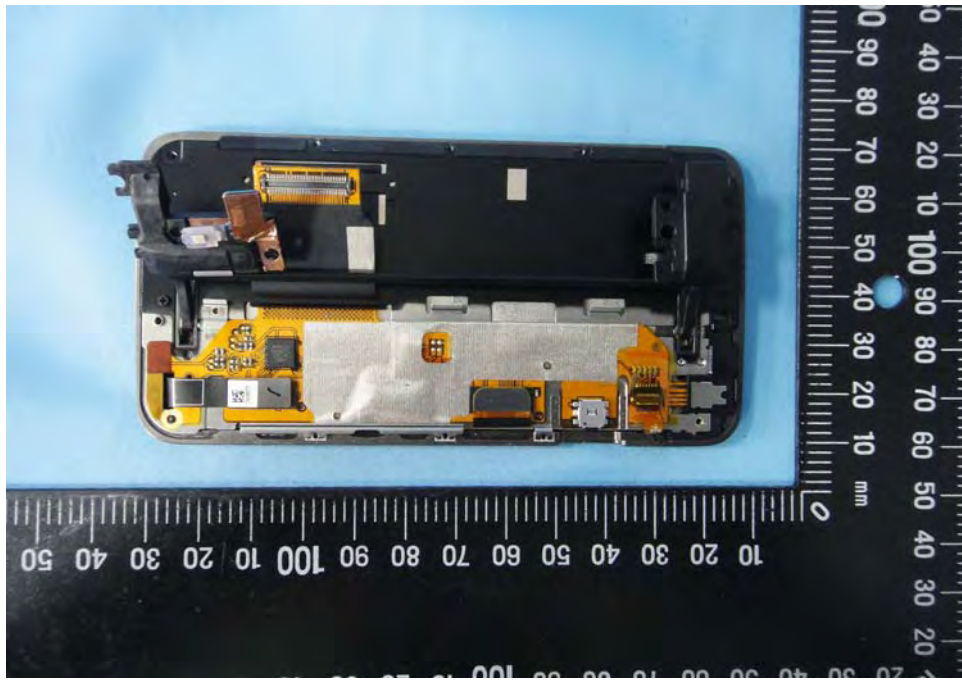

# Internal Photos

**Model Number: PC10120**  
**FCC ID: NM8PC10120**  
**IC ID: 4115B-PC10120**

Component Name	Component Model No.			
	Sample 1 <sup>st</sup>		Sample 2 <sup>nd</sup>	
Camera	#1	Lite-On technology corp. HTC, 09P1BA510	#2	Primax Electronics Ltd. HTC, NBRB92
LCM	#1	SAMSUNG MOBILE DISPLAY.CO.,LTD. HTC , AMS367PE0X-0	#2	Sony Mobile Display Corporation HTC , ADL425X03-02
Battery	#1	TOTAL WIRELESS SOLUTIONS INDUSTRIAL Ltd. HTC, BB96100	#1	TOTAL WIRELESS SOLUTIONS INDUSTRIAL Ltd. HTC, BB96100
	#2	Formosa Electronic Industries Inc HTC, BB96100	#2	Formosa Electronic Industries Inc HTC, BB96100
AC Adapter	#1	Delta Electronics Inc HTC, TC X250 (X=A, B, C, E, U, K)	#1	Delta Electronics Inc HTC, TC X250 (X=A, B, C, E, U, K)
	#2	Astec International Limited HTC, TC X250 (X=A, B, C, E, U, K)	#2	Astec International Limited HTC, TC X250 (X=A, B, C, E, U, K)
USB Cable	#1	Foxlink Technology Ltd HTC ,DC M410	#1	Foxlink Technology Ltd HTC ,DC M410
	#2	MEC IMEX INC. HTC ,DC M410	#2	MEC IMEX INC. HTC ,DC M410
	#3	Chant Sincere Co., LTD HTC ,DC M410	#3	Chant Sincere Co., LTD HTC ,DC M410
Earphone	#1	Merry Electronics Co., LTD HTC , RC E160	#1	Merry Electronics Co., LTD HTC , RC E160
	#2	Cotron Corporation HTC , RC E160	#2	Cotron Corporation HTC , RC E160

EUT Photo 1 )

EUT Photo 2 )

EUT Photo 3 )

EUT Photo 4 )

EUT Photo 5 )

EUT Photo 6 )

EUT Photo 7 )

EUT Photo 8 )

EUT Photo 9 )

EUT Photo 10 )

EUT Photo 11 )

EUT Photo 12 )

EUT Photo 13 )

EUT Photo 14 )

EUT Photo 15 )

EUT Photo 16 )

EUT Photo 17 )

EUT Photo 18 )

EUT Photo 19 )

EUT Photo 20 )

EUT Photo 21 )

EUT Photo 22 )

EUT Photo 23 )

EUT Photo 24 )