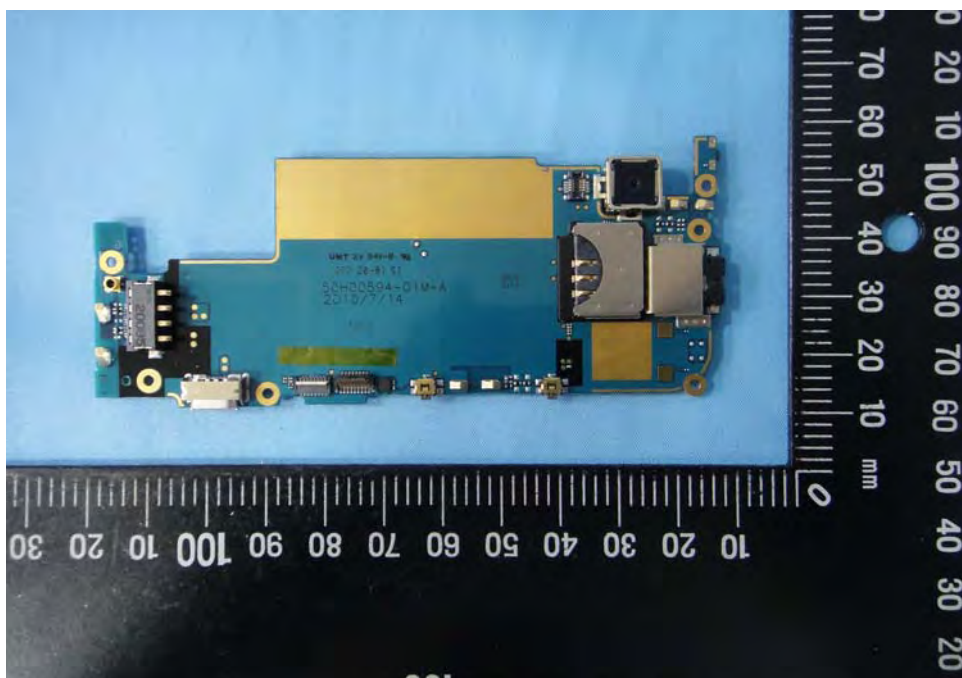

# Internal Photos

**Model Number: PC10120**  
**FCC ID: NM8PC10120**  
**IC ID: 4115B-PC10120**

Component Name	Component Model No.			
	Sample 1 <sup>st</sup>		Sample 2 <sup>nd</sup>	
Camera	#1	Lite-On technology corp. HTC, 09P1BA510	#2	Primax Electronics Ltd. HTC, NBRB92
LCM	#1	SAMSUNG MOBILE DISPLAY.CO.,LTD. HTC , AMS367PE0X-0	#2	Sony Mobile Display Corporation HTC , ADL425X03-02
Battery	#1	TOTAL WIRELESS SOLUTIONS INDUSTRIAL Ltd. HTC, BB96100	#1	TOTAL WIRELESS SOLUTIONS INDUSTRIAL Ltd. HTC, BB96100
	#2	Formosa Electronic Industries Inc HTC, BB96100	#2	Formosa Electronic Industries Inc HTC, BB96100
AC Adapter	#1	Delta Electronics Inc HTC, TC X250 (X=A, B, C, E, U, K)	#1	Delta Electronics Inc HTC, TC X250 (X=A, B, C, E, U, K)
	#2	Astec International Limited HTC, TC X250 (X=A, B, C, E, U, K)	#2	Astec International Limited HTC, TC X250 (X=A, B, C, E, U, K)
USB Cable	#1	Foxlink Technology Ltd HTC ,DC M410	#1	Foxlink Technology Ltd HTC ,DC M410
	#2	MEC IMEX INC. HTC ,DC M410	#2	MEC IMEX INC. HTC ,DC M410
	#3	Chant Sincere Co., LTD HTC ,DC M410	#3	Chant Sincere Co., LTD HTC ,DC M410
Earphone	#1	Merry Electronics Co., LTD HTC , RC E160	#1	Merry Electronics Co., LTD HTC , RC E160
	#2	Cotron Corporation HTC , RC E160	#2	Cotron Corporation HTC , RC E160

EUT Photo 1 )

EUT Photo 2 )

EUT Photo 3 )

EUT Photo 4 )

EUT Photo 5 )

EUT Photo 6 )

EUT Photo 7 )

EUT Photo 8 )

EUT Photo 9 )

EUT Photo 10 )

EUT Photo 11 )

EUT Photo 12 )

EUT Photo 13 )

EUT Photo 14 )

EUT Photo 15 )

EUT Photo 16 )