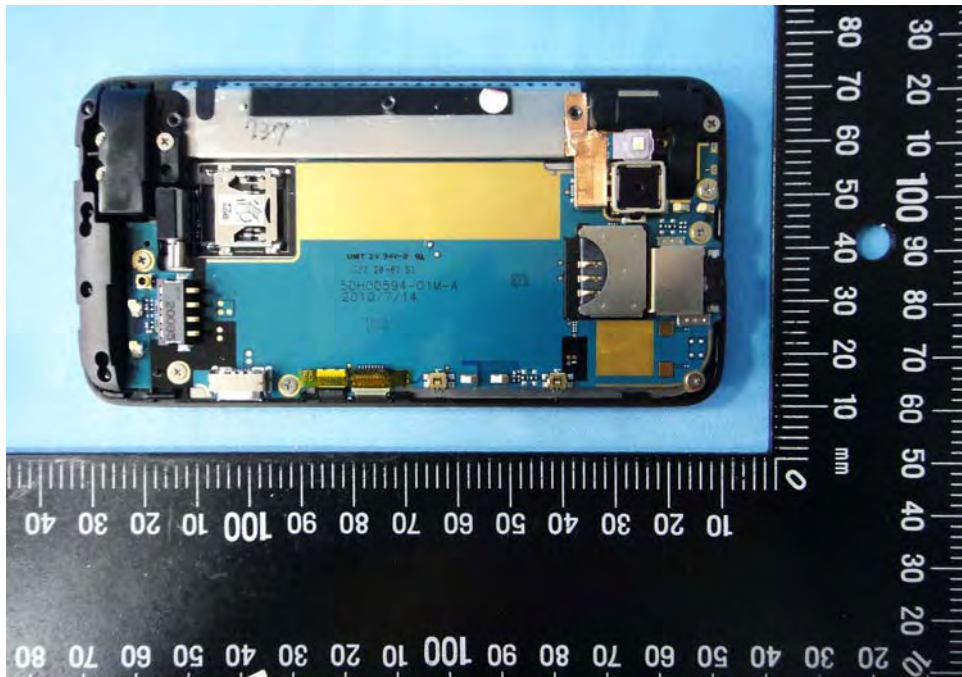

# Internal Photos

**Model Number: PC10120**  
**FCC ID: NM8PC10120**  
**IC ID: 4115B-PC10120**

Component Name	Component Model No.			
	Sample 1 <sup>st</sup>		Sample 2 <sup>nd</sup>	
Camera	#1	Lite-On technology corp. HTC, 09P1BA510	#2	Primax Electronics Ltd. HTC, NBRB92
LCM	#1	SAMSUNG MOBILE DISPLAY.CO.,LTD. HTC , AMS367PE0X-0	#2	Sony Mobile Display Corporation HTC , ADL425X03-02
Battery	#1	TOTAL WIRELESS SOLUTIONS INDUSTRIAL Ltd. HTC, BB96100	#1	TOTAL WIRELESS SOLUTIONS INDUSTRIAL Ltd. HTC, BB96100
	#2	Formosa Electronic Industries Inc HTC, BB96100	#2	Formosa Electronic Industries Inc HTC, BB96100
AC Adapter	#1	Delta Electronics Inc HTC, TC X250 (X=A, B, C, E, U, K)	#1	Delta Electronics Inc HTC, TC X250 (X=A, B, C, E, U, K)
	#2	Astec International Limited HTC, TC X250 (X=A, B, C, E, U, K)	#2	Astec International Limited HTC, TC X250 (X=A, B, C, E, U, K)
USB Cable	#1	Foxlink Technology Ltd HTC ,DC M410	#1	Foxlink Technology Ltd HTC ,DC M410
	#2	MEC IMEX INC. HTC ,DC M410	#2	MEC IMEX INC. HTC ,DC M410
	#3	Chant Sincere Co., LTD HTC ,DC M410	#3	Chant Sincere Co., LTD HTC ,DC M410
Earphone	#1	Merry Electronics Co., LTD HTC , RC E160	#1	Merry Electronics Co., LTD HTC , RC E160
	#2	Cotron Corporation HTC , RC E160	#2	Cotron Corporation HTC , RC E160

EUT Photo 1 )

EUT Photo 2 )

EUT Photo 3 )

EUT Photo 4 )

EUT Photo 5 )

EUT Photo 6 )

EUT Photo 7 )

EUT Photo 8 )

EUT Photo 9 )

EUT Photo 10 )

EUT Photo 11 )

EUT Photo 12 )

EUT Photo 13 )

EUT Photo 14 )

EUT Photo 15 )

EUT Photo 16 )