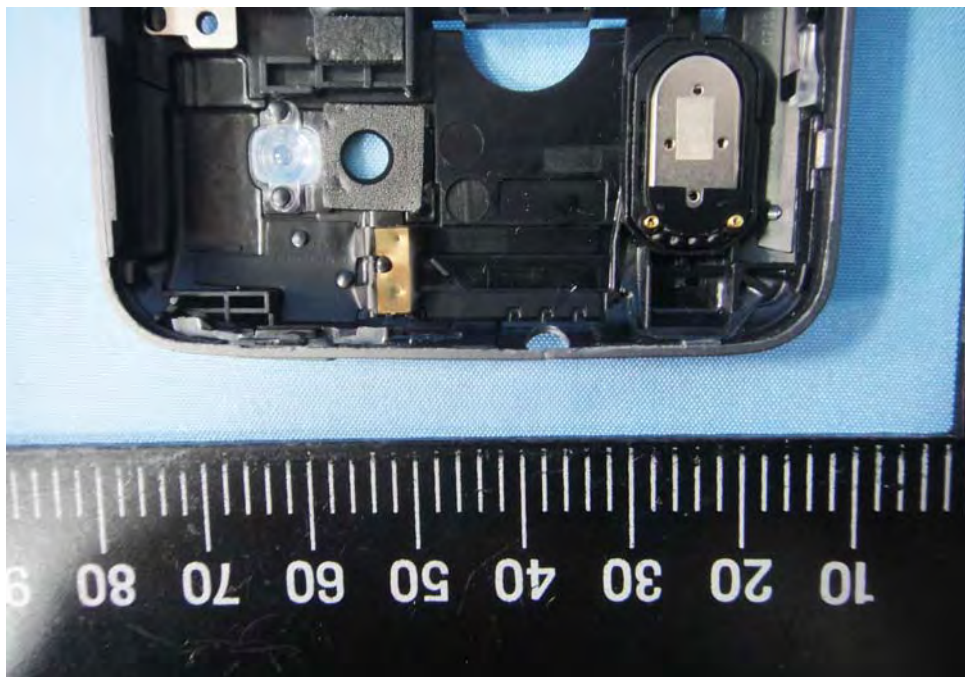

# Internal Photos

**Model Number: PC10120**  
**FCC ID: NM8PC10120**  
**IC ID: 4115B-PC10120**

Component Name	Component Model No.			
	Sample 1 <sup>st</sup>		Sample 2 <sup>nd</sup>	
Camera	#1	Lite-On technology corp. HTC, 09P1BA510	#2	Primax Electronics Ltd. HTC, NBRB92
LCM	#1	SAMSUNG MOBILE DISPLAY.CO.,LTD. HTC , AMS367PE0X-0	#2	Sony Mobile Display Corporation HTC , ADL425X03-02
Battery	#1	TOTAL WIRELESS SOLUTIONS INDUSTRIAL Ltd. HTC, BB96100	#1	TOTAL WIRELESS SOLUTIONS INDUSTRIAL Ltd. HTC, BB96100
	#2	Formosa Electronic Industries Inc HTC, BB96100	#2	Formosa Electronic Industries Inc HTC, BB96100
AC Adapter	#1	Delta Electronics Inc HTC, TC X250 (X=A, B, C, E, U, K)	#1	Delta Electronics Inc HTC, TC X250 (X=A, B, C, E, U, K)
	#2	Astec International Limited HTC, TC X250 (X=A, B, C, E, U, K)	#2	Astec International Limited HTC, TC X250 (X=A, B, C, E, U, K)
USB Cable	#1	Foxlink Technology Ltd HTC ,DC M410	#1	Foxlink Technology Ltd HTC ,DC M410
	#2	MEC IMEX INC. HTC ,DC M410	#2	MEC IMEX INC. HTC ,DC M410
	#3	Chant Sincere Co., LTD HTC ,DC M410	#3	Chant Sincere Co., LTD HTC ,DC M410
Earphone	#1	Merry Electronics Co., LTD HTC , RC E160	#1	Merry Electronics Co., LTD HTC , RC E160
	#2	Cotron Corporation HTC , RC E160	#2	Cotron Corporation HTC , RC E160

EUT Photo 1 )

EUT Photo 2 )

EUT Photo 3 )

EUT Photo 4 )

EUT Photo 5 )

EUT Photo 6 )

EUT Photo 7 )

EUT Photo 8 )

EUT Photo 9 )

EUT Photo 10 )

EUT Photo 11 )

EUT Photo 12 )

EUT Photo 13 )

EUT Photo 14 )

EUT Photo 15 )

EUT Photo 16 )