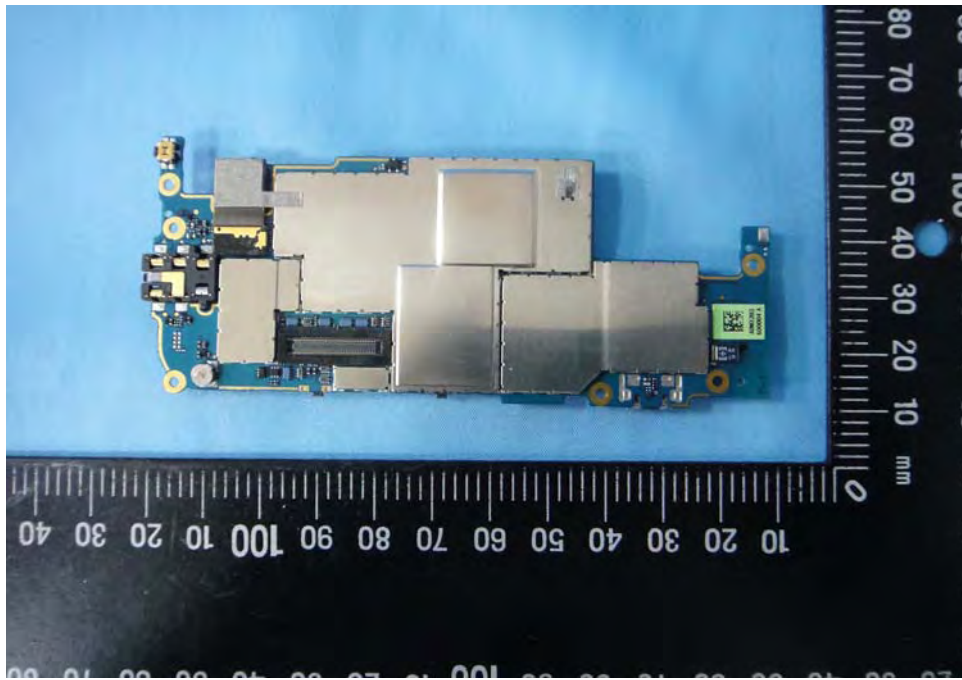

# Internal Photos

**Model Number: PC10120**  
**FCC ID: NM8PC10120**  
**IC ID: 4115B-PC10120**

Component Name	Component Model No.			
	Sample 1 <sup>st</sup>		Sample 2 <sup>nd</sup>	
Camera	#1	Lite-On technology corp. HTC, 09P1BA510	#2	Primax Electronics Ltd. HTC, NBRB92
LCM	#1	SAMSUNG MOBILE DISPLAY.CO.,LTD. HTC , AMS367PE0X-0	#2	Sony Mobile Display Corporation HTC , ADL425X03-02
Battery	#1	TOTAL WIRELESS SOLUTIONS INDUSTRIAL Ltd. HTC, BB96100	#1	TOTAL WIRELESS SOLUTIONS INDUSTRIAL Ltd. HTC, BB96100
	#2	Formosa Electronic Industries Inc HTC, BB96100	#2	Formosa Electronic Industries Inc HTC, BB96100
AC Adapter	#1	Delta Electronics Inc HTC, TC X250 (X=A, B, C, E, U, K)	#1	Delta Electronics Inc HTC, TC X250 (X=A, B, C, E, U, K)
	#2	Astec International Limited HTC, TC X250 (X=A, B, C, E, U, K)	#2	Astec International Limited HTC, TC X250 (X=A, B, C, E, U, K)
USB Cable	#1	Foxlink Technology Ltd HTC ,DC M410	#1	Foxlink Technology Ltd HTC ,DC M410
	#2	MEC IMEX INC. HTC ,DC M410	#2	MEC IMEX INC. HTC ,DC M410
	#3	Chant Sincere Co., LTD HTC ,DC M410	#3	Chant Sincere Co., LTD HTC ,DC M410
Earphone	#1	Merry Electronics Co., LTD HTC , RC E160	#1	Merry Electronics Co., LTD HTC , RC E160
	#2	Cotron Corporation HTC , RC E160	#2	Cotron Corporation HTC , RC E160

EUT Photo 1 )

EUT Photo 2 )

EUT Photo 3 )

EUT Photo 4 )

EUT Photo 5 )

EUT Photo 6 )

EUT Photo 7 )

EUT Photo 8 )

EUT Photo 9 )

EUT Photo 10 )

EUT Photo 11 )

EUT Photo 12 )

EUT Photo 13 )

EUT Photo 14 )

EUT Photo 15 )

EUT Photo 16 )