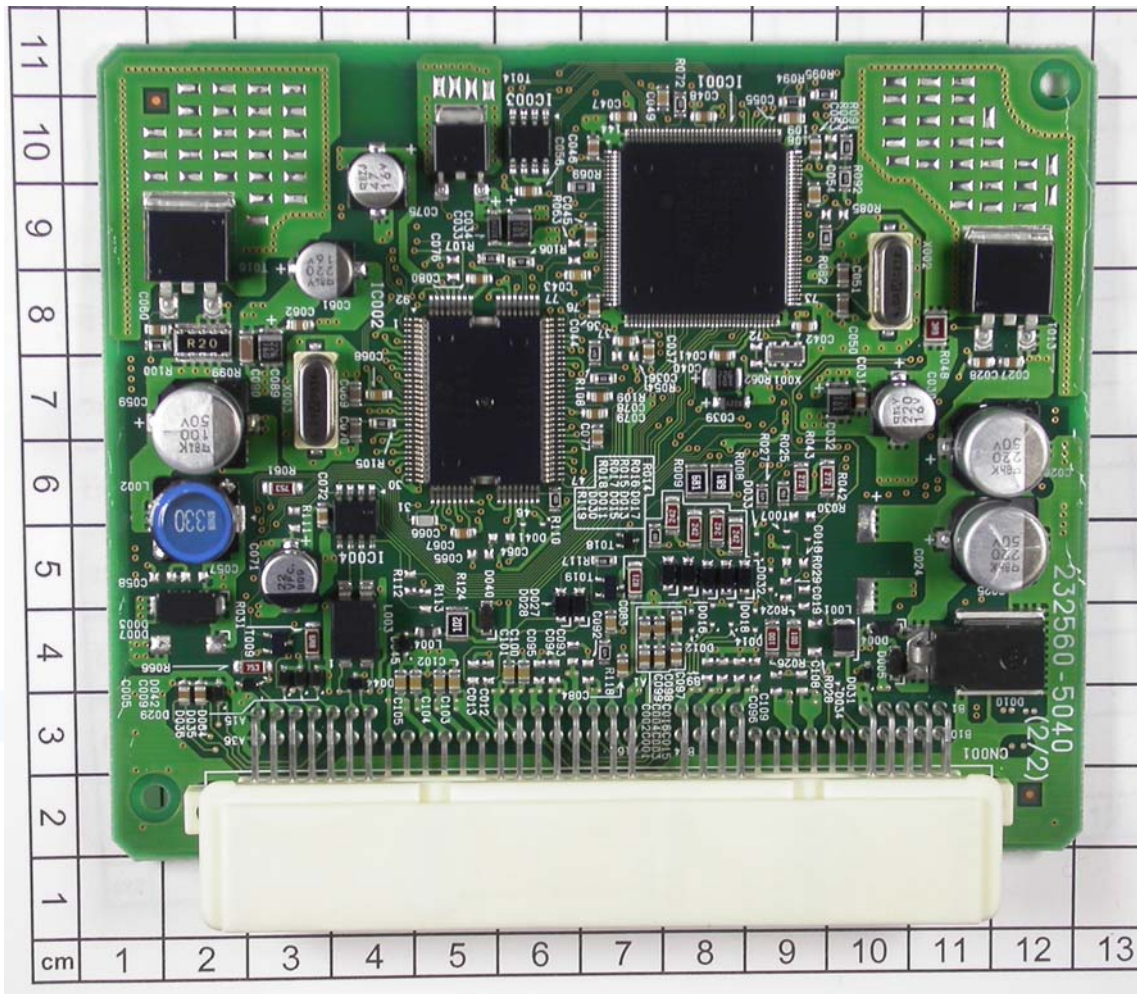

ATTACHMENT A to File No. T33954-00-02KG

Internal Photos ECU

ATTACHMENT A to File No. T33954-00-02KG

Internal Photos ECU

ATTACHMENT A to File No. T33954-00-02KG

Internal Photos Antennas

Door antenna

ATTACHMENT A to File No. T33954-00-02KG

Internal Photos Antennas

Room antenna

mikes

ATTACHMENT A to File No. T33954-00-02KG

Internal Photos Antennas

Trunk antenna