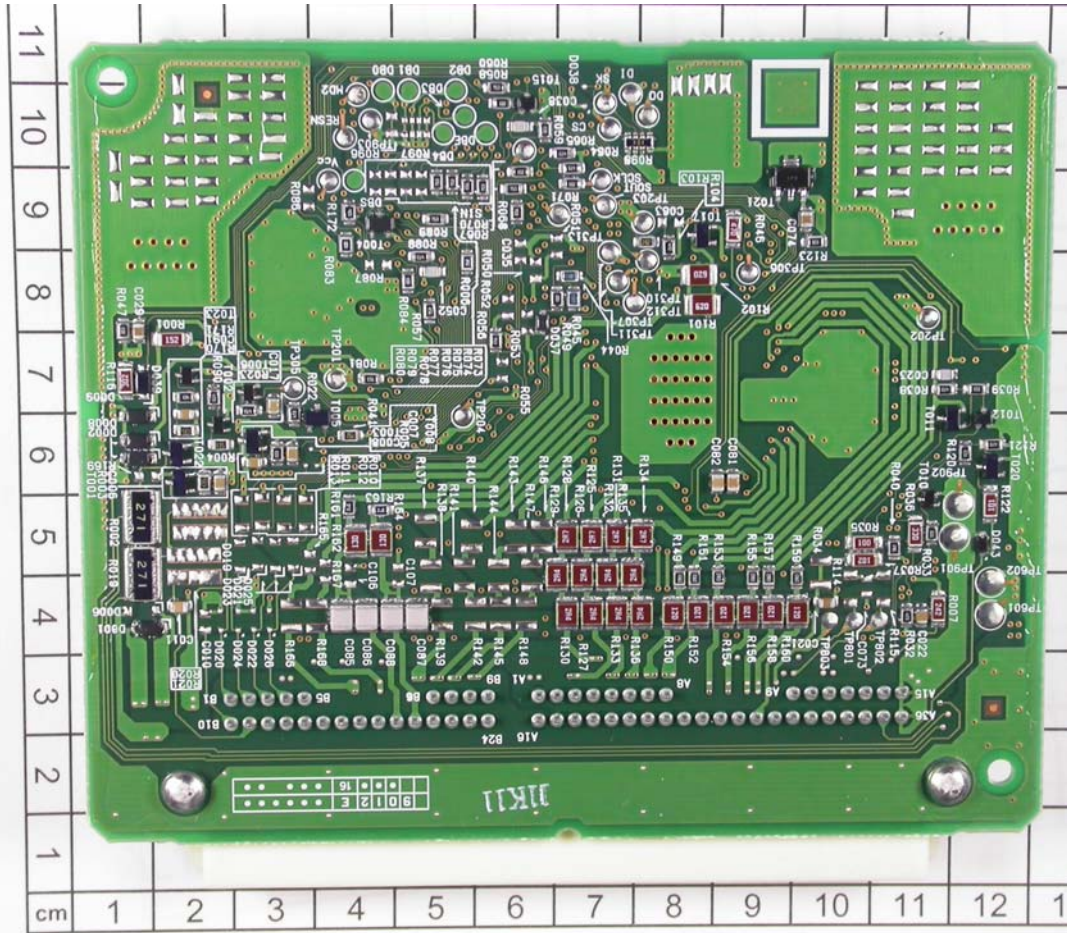

ATTACHMENT A to File No. T33954-00-02KG

Internal Photos ECU

ATTACHMENT A to File No. T33954-00-02KG

Internal Photos ECU

ATTACHMENT A to File No. T33954-00-02KG

Internal Photos Antennas

Door antenna

ATTACHMENT A to File No. T33954-00-02KG

Internal Photos Antennas

Room antenna

mikes

ATTACHMENT A to File No. T33954-00-02KG

Internal Photos Antennas

Trunk antenna