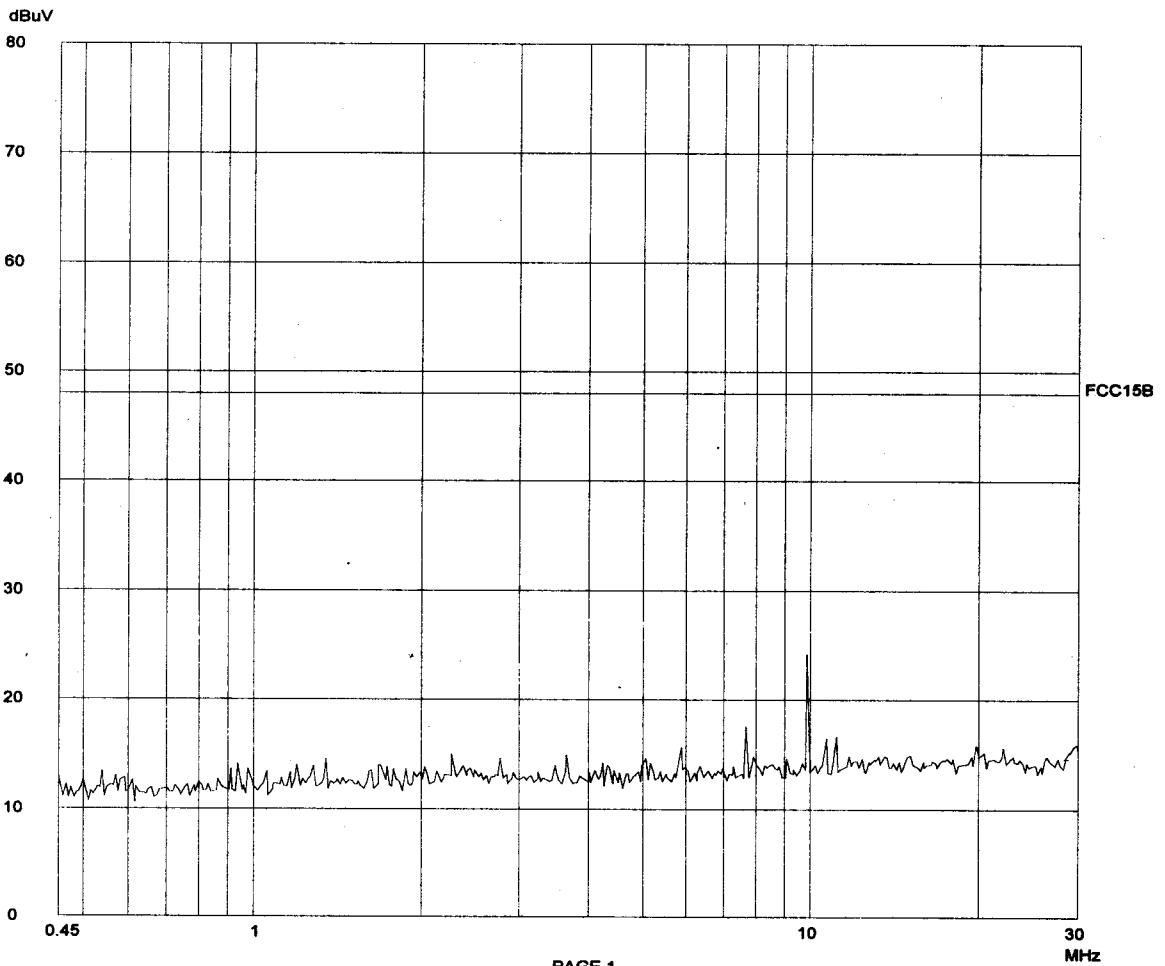

Intertek Testing Services

ETL SEMKO

Report No.: 02065161
Mode: Talk

Tested By: Hong, Report No.:02065161

Scan Settings (1 Range)

Frequencies			Receiver Settings					
Start	Stop	Step	IF BW	Detector	M-Time	Atten	Preamp	OpRge
450k	30M	5k	10k	PK	20ms	AUTO	LN	OFF 60dB

Final Measurement: x QP

Meas Time: 1 s
Subranges: 16
Acc Margin: 20dB

Transducer No.	Start	Stop	Name
21	9k	30M	EW0698

Ctrl No.: N/A

Intertek Testing Services

ETL SEMKO

Report No.: 02065161
Mode: Talk

Tested By: Hong, Report No.: 02065161