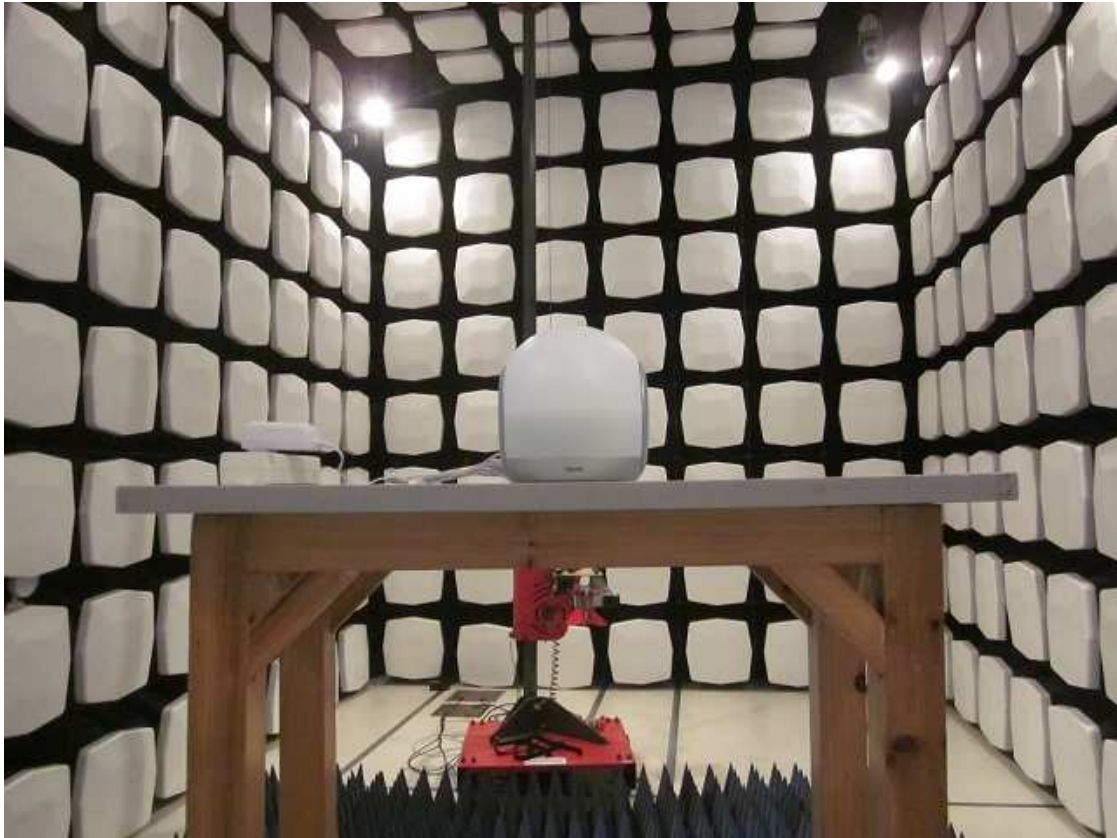

FCC ID: N9ZWL90
PHOTOGRAPH OF THE PRODUCT
MEASUREMENT OF RADIATED EMISSION TEST SET UP

FCC ID: N9ZWL90
PHOTOGRAPH OF THE PRODUCT

MEASUREMENT OF CONDUCTED EMISSION TEST SET UP