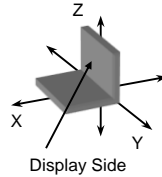

For: Fujitsu
 Model: Seneca Ccfl (Open)
 Type: Aux Antenna Left Side

Band	Frequency (MHz)	Total Gain (dBi)	Efficiency (%)	Peak Gain (dBi)
GSM850 Tx	N/A	N/A	N/A	N/A
GSM850 Rx	869	-1.92	64.30	2.67
	880	-1.65	68.31	3.04
	894	-2.04	62.57	2.59
GSM900 Tx	N/A	N/A	N/A	N/A
GSM900 Rx	N/A	N/A	N/A	N/A
GSM1800 Tx	N/A	N/A	N/A	N/A
GSM1800 Rx	N/A	N/A	N/A	N/A
GSM1900 Tx	N/A	N/A	N/A	N/A
GSM1900 Rx	1930	-2.86	51.75	1.73
	1960	-2.51	56.12	1.65
	1990	-2.32	58.55	1.65
IMT-2000 Tx	N/A	N/A	N/A	N/A
IMT-2000 Rx	2110	-2.23	59.80	0.92
	2140	-1.76	66.69	2.62
	2170	-2.34	58.39	3.03
GPS	1575	-4.87	32.55	0.59
DVB-H	N/A	N/A	N/A	N/A