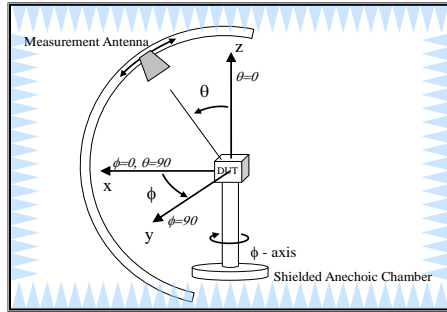

For: Fujitsu
 Model: Seneca Ccfl (Open)
 Type: Aux Antenna Left Side

Band	Frequency (MHz)	Total Gain (dBi)	Efficiency (%)	Peak Gain (dBi)
GSM850 Tx	N/A	N/A	N/A	N/A
GSM850 Rx	869	-1.92	64.30	2.67
	880	-1.65	68.31	3.04
	894	-2.04	62.57	2.59
GSM900 Tx	N/A	N/A	N/A	N/A
GSM900 Rx	N/A	N/A	N/A	N/A
GSM1800 Tx	N/A	N/A	N/A	N/A
GSM1800 Rx	N/A	N/A	N/A	N/A
GSM1900 Tx	N/A	N/A	N/A	N/A
GSM1900 Rx	1930	-2.86	51.75	1.73
	1960	-2.51	56.12	1.65
	1990	-2.32	58.55	1.65
IMT-2000 Tx	N/A	N/A	N/A	N/A
IMT-2000 Rx	2110	-2.23	59.80	0.92
	2140	-1.76	66.69	2.62
	2170	-2.34	58.39	3.03
GPS	1575	-4.87	32.55	0.59
DVB-H	N/A	N/A	N/A	N/A