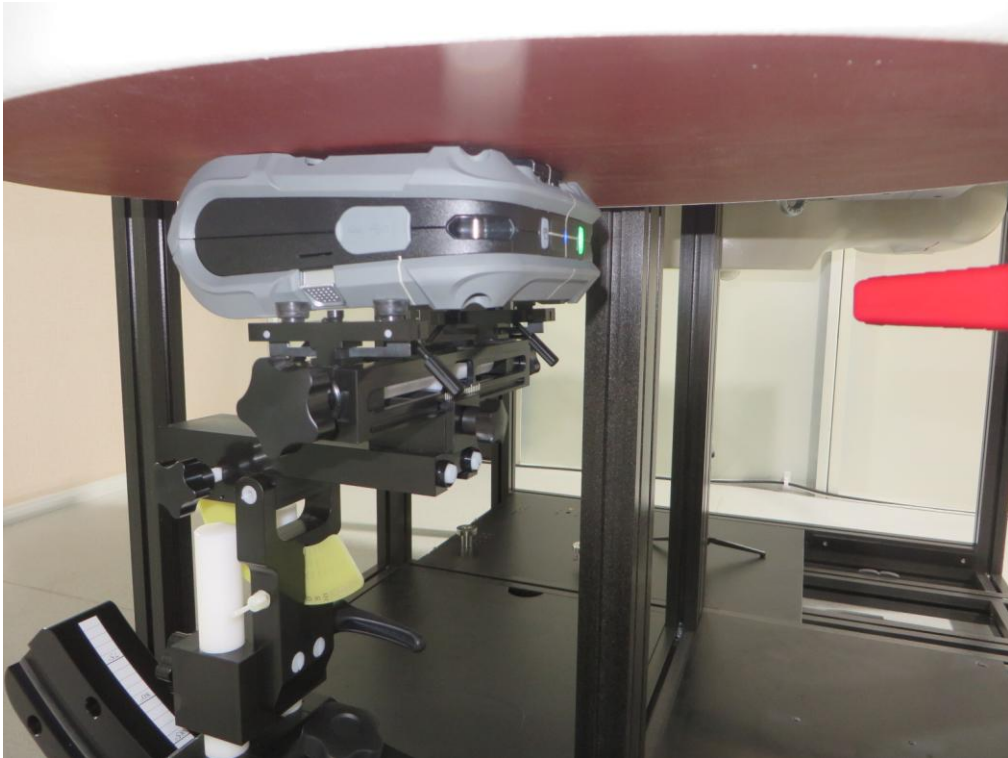

## RP2D SAR Test Setup

Description: Body top position with 0mm gap

Description: Body bottom position with 0mm gap

Description: Body front position with 0mm gap

Description: Body left side position with 0mm gap

Description: Body right side position with 0mm gap

## RP4D SAR Test Setup

Description: Body top position with 0mm gap

Description: Body bottom position with 0mm gap

Description: Body front position with 0mm gap