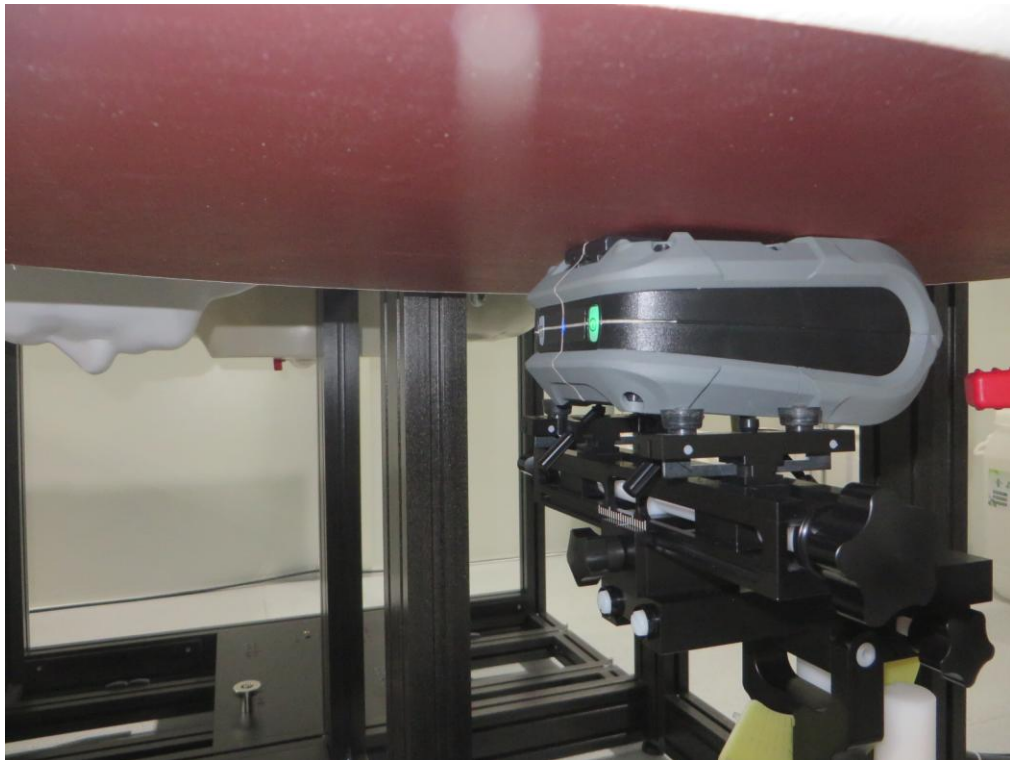

## RP2D SAR Test Setup

Description: Body top position with 0mm gap

Description: Body bottom position with 0mm gap

Description: Body front position with 0mm gap

Description: Body left side position with 0mm gap

Description: Body right side position with 0mm gap

## RP4D SAR Test Setup

Description: Body top position with 0mm gap

Description: Body bottom position with 0mm gap

Description: Body front position with 0mm gap