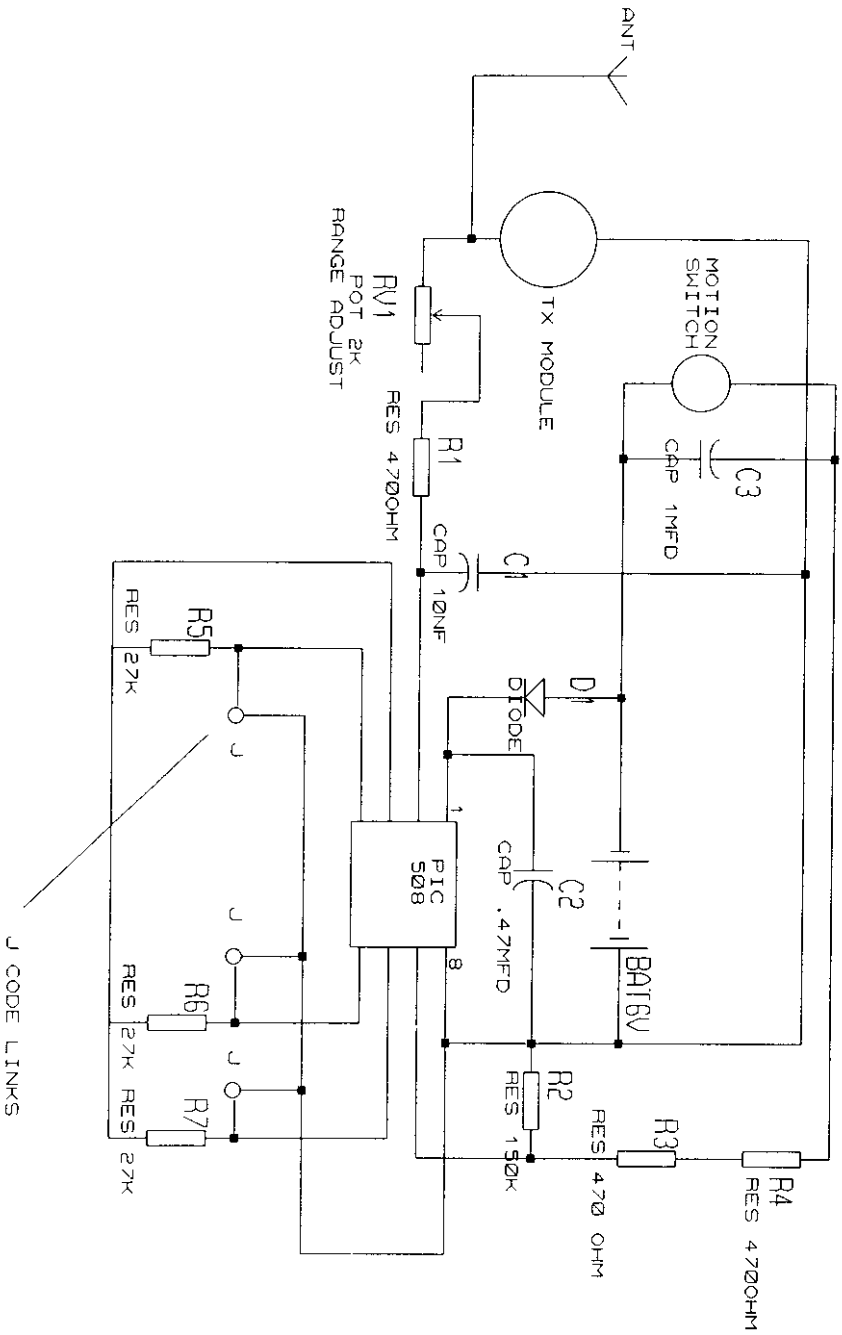

FCC ID: N2YN051

|            |                 |
|------------|-----------------|
| NORTHLOGIC |                 |
| REILOR     | DOG ARRANGEMENT |
| DRAIN BX   | FJ 6 / 98       |

STAYWELL 51 DOG KEY

|            |           |
|------------|-----------|
| NORTHLOGIC |           |
| REILOR     | DOG KEY   |
| DRAWN BY   | FJ 6 / 98 |

FCC ID: N2YNO51