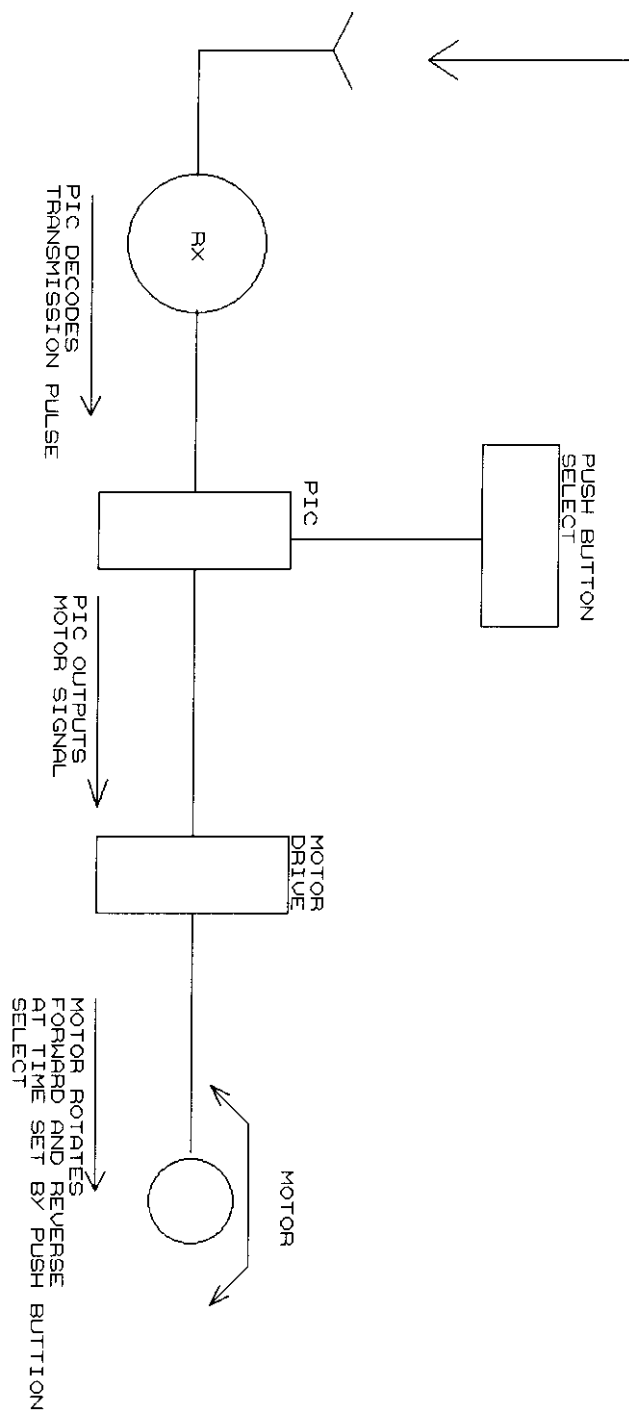

FCC ID: N2YN051

|            |                 |
|------------|-----------------|
| NORTHLOGIC |                 |
| REILOR     | DOG ARRANGEMENT |
| DRAIN BX   | FJ 6 / 98       |

STAYWELL 51 DOG KEY

|            |           |
|------------|-----------|
| NORTHLOGIC |           |
| REILOR     | DOG KEY   |
| DRAWN BY   | FJ 6 / 98 |

FCC ID: N2YNO51