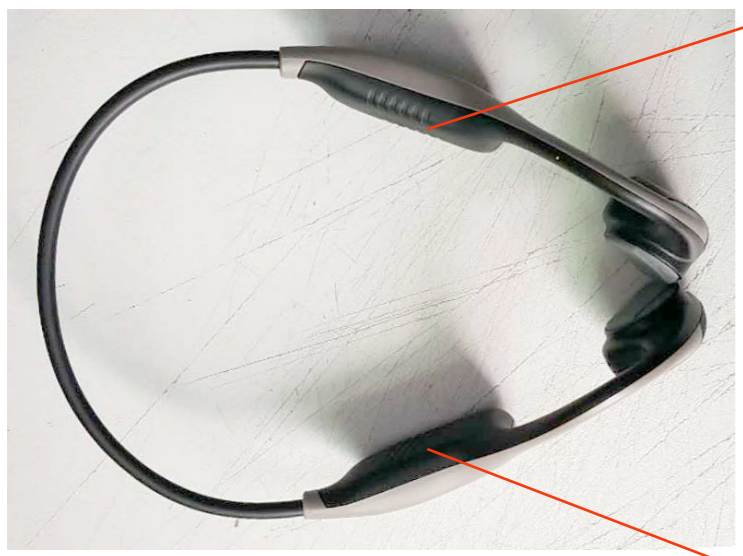

Rev.	Description	Appr.
1.0	first issue	ChenLin

右边

Silk screen printing
Pantone:Cool gray 9 C

WALKER'S

Silk screen printing
Pantone:Black

左边

Silk screen printing
Pantone:Cool gray 9 C

WALKER'S

L边

Label: 10x2.5mm
Material: clear PET
Print: white

Laser(鐳雕)

R边

WALKER'S
Bone Conductor
Hearing Enhancer
Model: GWP-SF-BCON
Made in China

結構確認 電子確認 安規確認

--	--	--

CONCORD ELECTRONIC LTD.