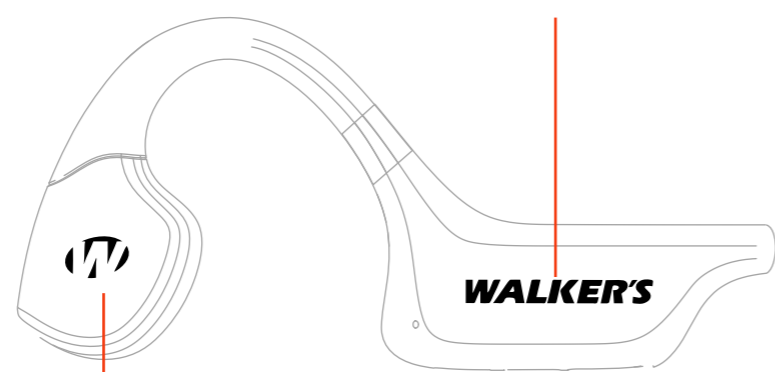

Rev.	Description	Appr.
1.0	first issue	ChenLin

右边

Silk screen printing
Pantone:Cool gray 9 C

WALKER'S

Silk screen printing
Pantone:Black

左边

Silk screen printing
Pantone:Cool gray 9 C

WALKER'S

L边

Label: 10x2.5mm
Material: clear PET
Print: white

Laser(鐳雕)

R边

WALKER'S
Bone Conductor
Hearing Enhancer
Model: GWP-SF-BCON
Made in China

結構確認 電子確認 安規確認

--	--	--

CONCORD ELECTRONIC LTD.