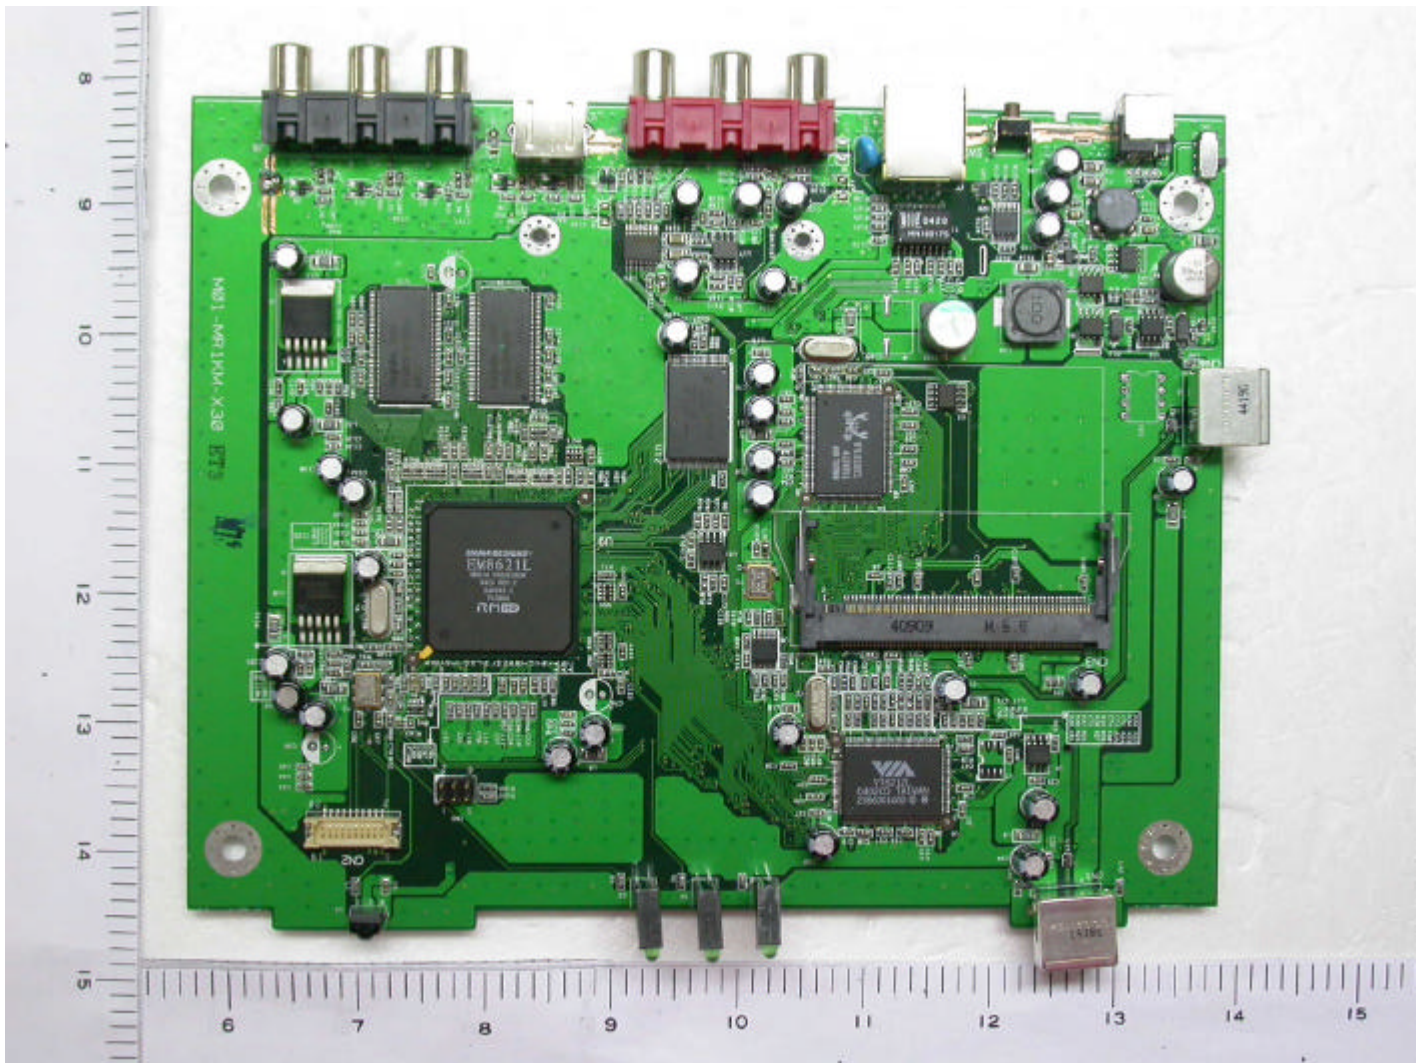

# Internal Photos

BCM94306MPL REV 3.1

S/N: 04TC29493224  
MAC: 0003C9536B28  
[Barcode]

© 2004 BROADCOM CORP

ALL RIGHTS RESERVED

14

15

8