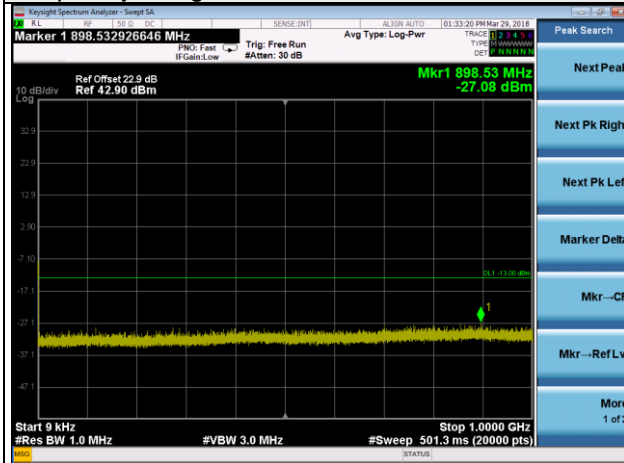

Channel 18625

Frequency Range : 9kHz~1GHz

Frequency Range : 1GHz ~10GHz

Frequency Range : 10GHz~26.5GHz

LTE Band 2 Channel Band width: 5MHz

Channel 18900

Frequency Range : 9kHz~1GHz

Frequency Range : 1GHz ~10GHz

Frequency Range : 10GHz~26.5GHz

LTE Band 2 Channel Band width: 5MHz

Channel 19175

Frequency Range : 9kHz~1GHz

Frequency Range : 1GHz ~10GHz

Frequency Range : 10GHz~26.5GHz

LTE Band 2 Channel Band width: 10MHz