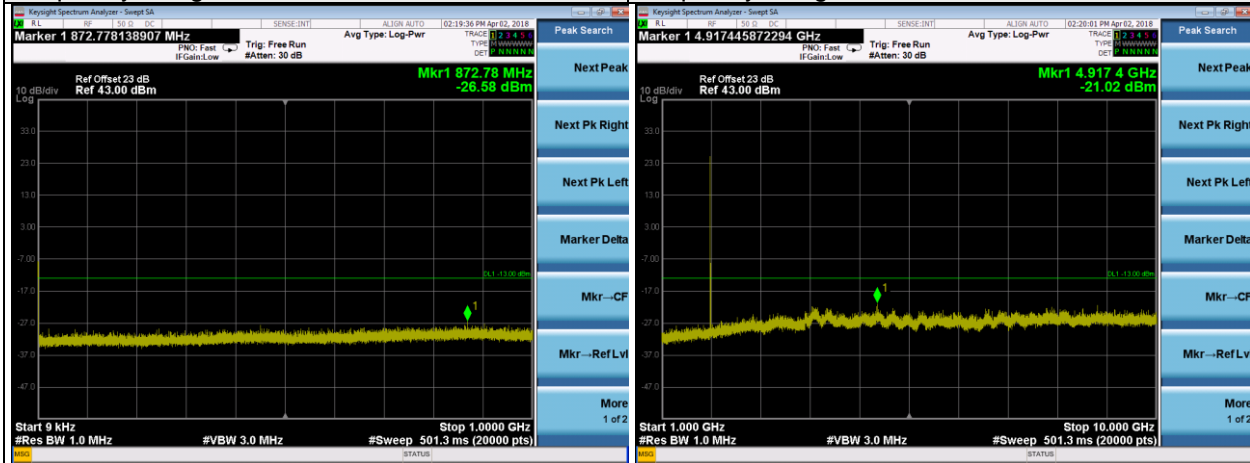

Frequency Range : 10GHz~26.5GHz

LTE Band 2 Channel Band width: 20MHz

Channel 19100

Frequency Range : 9kHz~1GHz

Frequency Range : 1GHz ~10GHz

Frequency Range : 10GHz~26.5GHz

LTE Band 25 Channel Band width: 1.4MHz

Channel 26047

Frequency Range : 9kHz~1GHz

Frequency Range : 1GHz ~10GHz

Frequency Range : 10GHz~26.5GHz

LTE Band 25 Channel Band width: 1.4MHz  
 Channel 26365

Frequency Range : 9kHz~1GHz      Frequency Range : 1GHz ~10GHz

Frequency Range : 10GHz~26.5GHz

LTE Band 25 Channel Band width: 1.4MHz  
Channel 26683

Frequency Range : 9kHz~1GHz      Frequency Range : 1GHz ~10GHz

Frequency Range : 10GHz~26.5GHz

LTE Band 25 Channel Band width: 3MHz