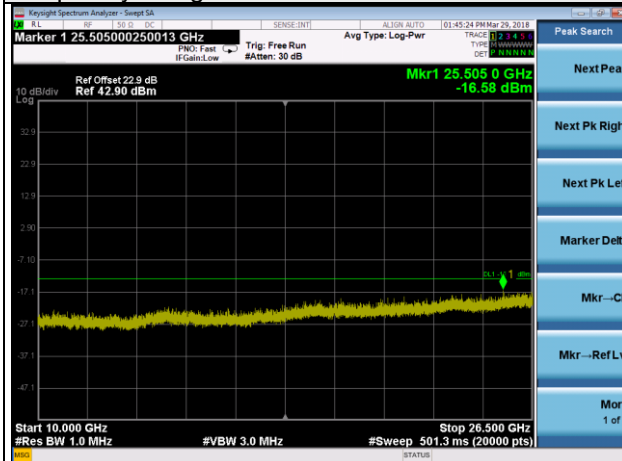

Frequency Range : 10GHz~26.5GHz

LTE Band 2 Channel Band width: 5MHz

Channel 19175

Frequency Range : 9kHz~1GHz

Frequency Range : 1GHz ~10GHz

Frequency Range : 10GHz~26.5GHz

LTE Band 2 Channel Band width: 10MHz

Channel 18650

Frequency Range : 9kHz~1GHz

Frequency Range : 1GHz ~10GHz

Frequency Range : 10GHz~26.5GHz

LTE Band 2 Channel Band width: 10MHz

Channel 18900

Frequency Range : 9kHz~1GHz

Frequency Range : 1GHz ~10GHz