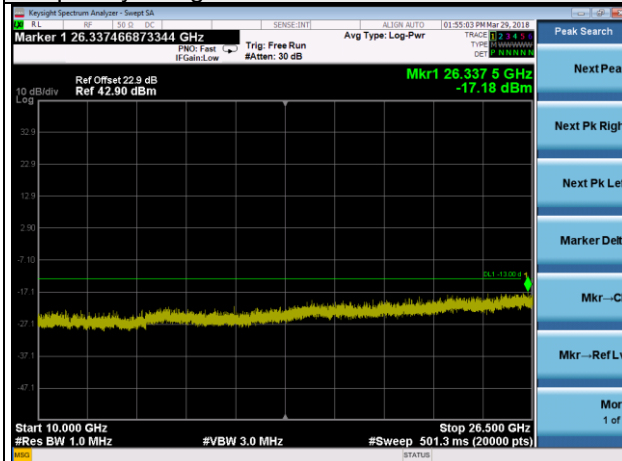

Frequency Range : 10GHz~26.5GHz

LTE Band 2 Channel Band width: 10MHz

Channel 19150

Frequency Range : 9kHz~1GHz

Frequency Range : 1GHz ~10GHz

Frequency Range : 10GHz~26.5GHz

LTE Band 2 Channel Band width: 15MHz

Channel 18675

Frequency Range : 9kHz~1GHz

Frequency Range : 1GHz ~10GHz

Frequency Range : 10GHz~26.5GHz

LTE Band 2 Channel Band width: 15MHz

Channel 18900

Frequency Range : 9kHz~1GHz

Frequency Range : 1GHz ~10GHz