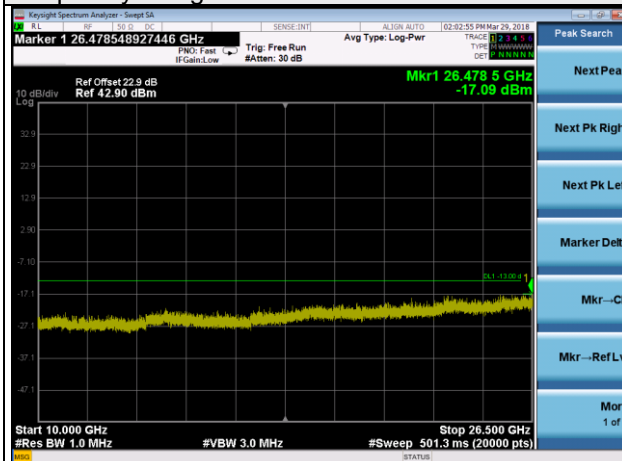

Frequency Range : 10GHz~26.5GHz

LTE Band 2 Channel Band width: 15MHz

Channel 19125

Frequency Range : 9kHz~1GHz

Frequency Range : 1GHz ~10GHz

Frequency Range : 10GHz~26.5GHz

LTE Band 2 Channel Band width: 20MHz

Channel 18700

Frequency Range : 9kHz~1GHz

Frequency Range : 1GHz ~10GHz

Frequency Range : 10GHz~26.5GHz

LTE Band 2 Channel Band width: 20MHz

Channel 18900

Frequency Range : 9kHz~1GHz

Frequency Range : 1GHz ~10GHz

Frequency Range : 10GHz~26.5GHz

LTE Band 2 Channel Band width: 20MHz

Channel 19100

Frequency Range : 9kHz~1GHz

Frequency Range : 1GHz ~10GHz

Frequency Range : 10GHz~26.5GHz

LTE Band 25 Channel Band width: 1.4MHz