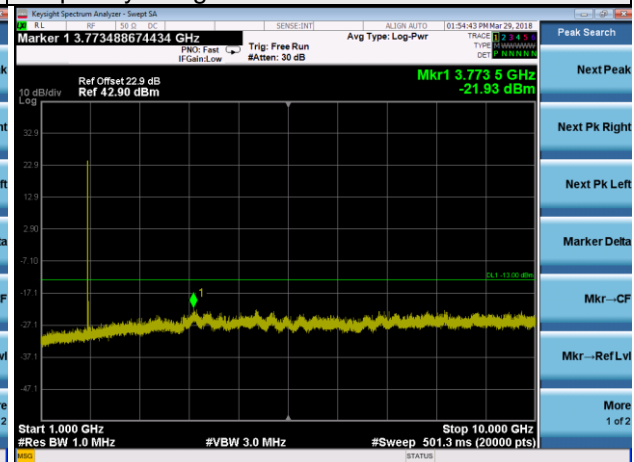

Frequency Range : 10GHz~26.5GHz

LTE Band 2 Channel Band width: 10MHz

Channel 19150

Frequency Range : 9kHz~1GHz

Frequency Range : 1GHz ~10GHz

Frequency Range : 10GHz~26.5GHz

LTE Band 2 Channel Band width: 15MHz

Channel 18675

Frequency Range : 9kHz~1GHz

Frequency Range : 1GHz ~10GHz

Frequency Range : 10GHz~26.5GHz

LTE Band 2 Channel Band width: 15MHz

Channel 18900

Frequency Range : 9kHz~1GHz

Frequency Range : 1GHz ~10GHz