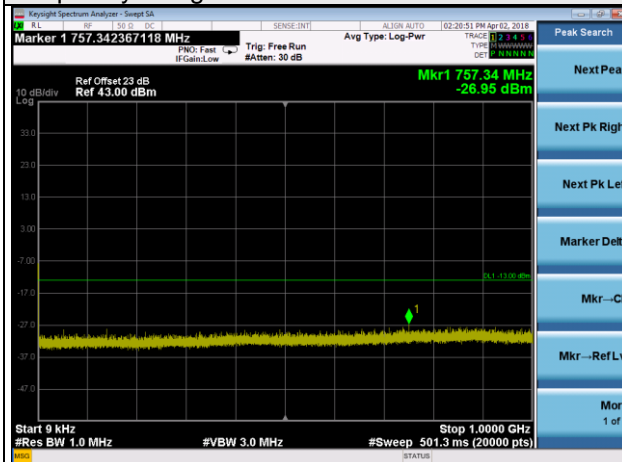

LTE Band 25 Channel Band width: 1.4MHz

Channel 26047

Frequency Range : 9kHz~1GHz

Frequency Range : 1GHz ~10GHz