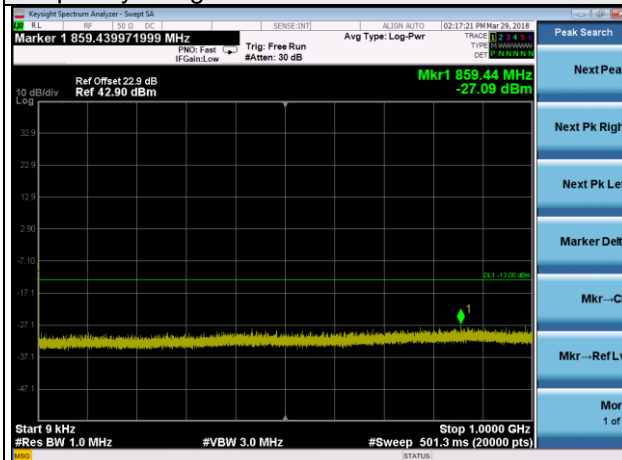

LTE Band 2 Channel Band width: 1.4MHz

Channel 18607

Frequency Range : 9kHz~1GHz

Frequency Range : 1GHz ~10GHz

Frequency Range : 10GHz~26.5GHz

LTE Band 2 Channel Band width: 1.4MHz

Channel 18900

Frequency Range : 9kHz~1GHz

Frequency Range : 1GHz ~10GHz

Frequency Range : 10GHz~26.5GHz

LTE Band 2 Channel Band width: 1.4MHz

Channel 19193

Frequency Range : 9kHz~1GHz

Frequency Range : 1GHz ~10GHz

Frequency Range : 10GHz~26.5GHz

LTE Band 2 Channel Band width: 3MHz