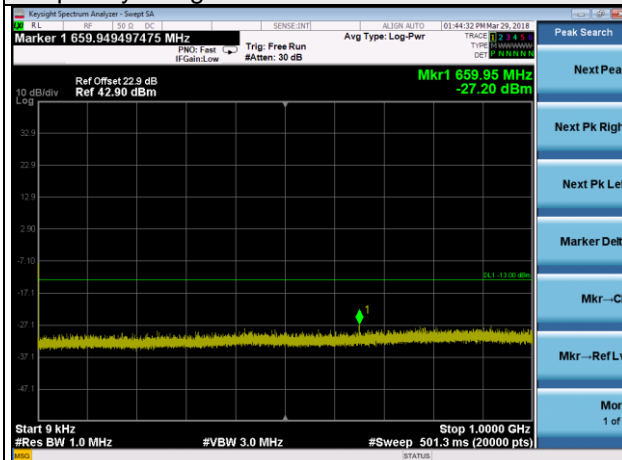

Frequency Range : 10GHz~26.5GHz

LTE Band 2 Channel Band width: 5MHz

Channel 19175

Frequency Range : 9kHz~1GHz

Frequency Range : 1GHz ~10GHz

Frequency Range : 10GHz~26.5GHz

LTE Band 2 Channel Band width: 10MHz

Channel 18650

Frequency Range : 9kHz~1GHz

Frequency Range : 1GHz ~10GHz

Frequency Range : 10GHz~26.5GHz

LTE Band 2 Channel Band width: 10MHz

Channel 18900

Frequency Range : 9kHz~1GHz

Frequency Range : 1GHz ~10GHz