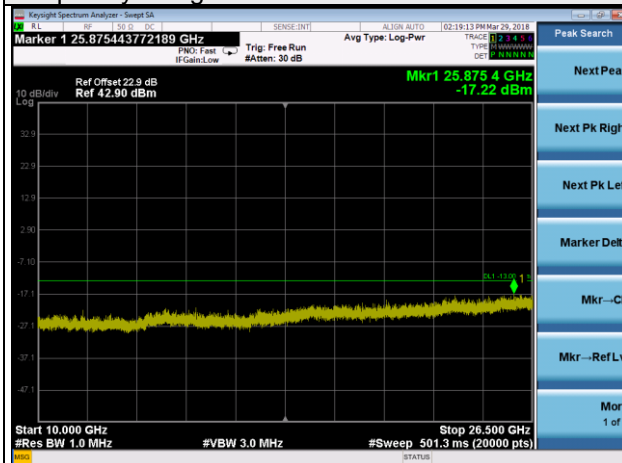

LTE Band 2 Channel Band width: 1.4MHz

Channel 18607

Frequency Range : 9kHz~1GHz

Frequency Range : 1GHz ~10GHz

Frequency Range : 10GHz~26.5GHz

LTE Band 2 Channel Band width: 1.4MHz

Channel 18900

Frequency Range : 9kHz~1GHz

Frequency Range : 1GHz ~10GHz

Frequency Range : 10GHz~26.5GHz

LTE Band 2 Channel Band width: 1.4MHz

Channel 19193

Frequency Range : 9kHz~1GHz

Frequency Range : 1GHz ~10GHz

Frequency Range : 10GHz~26.5GHz

LTE Band 2 Channel Band width: 3MHz