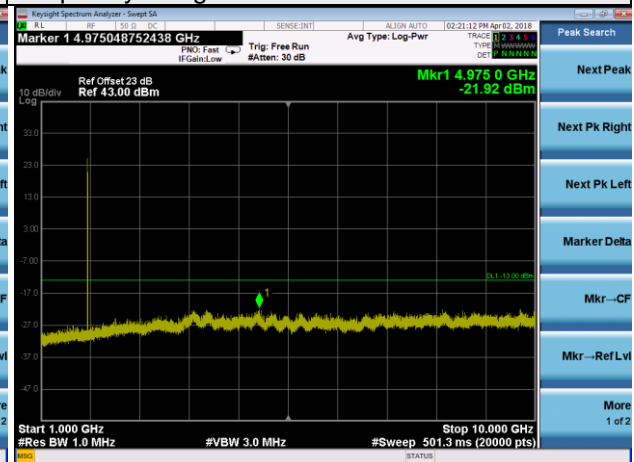

LTE Band 25 Channel Band width: 1.4MHz

Channel 26047

Frequency Range : 9kHz~1GHz

Frequency Range : 1GHz ~10GHz