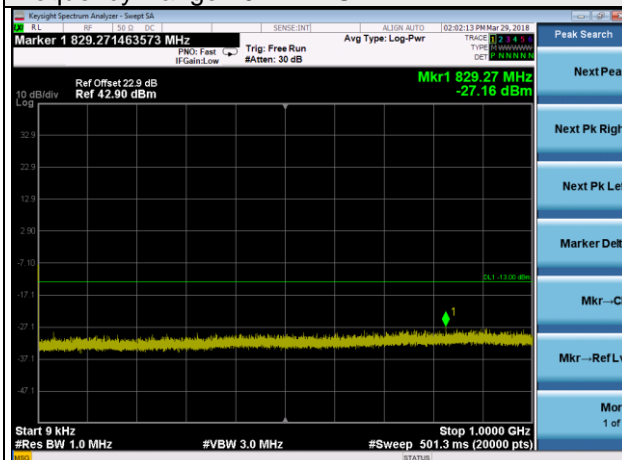

Frequency Range : 10GHz~26.5GHz

LTE Band 2 Channel Band width: 15MHz

Channel 19125

Frequency Range : 9kHz~1GHz

Frequency Range : 1GHz ~10GHz

Frequency Range : 10GHz~26.5GHz

LTE Band 2 Channel Band width: 20MHz

Channel 18700

Frequency Range : 9kHz~1GHz

Frequency Range : 1GHz ~10GHz

Frequency Range : 10GHz~26.5GHz

LTE Band 2 Channel Band width: 20MHz

Channel 18900

Frequency Range : 9kHz~1GHz

Frequency Range : 1GHz ~10GHz

Frequency Range : 10GHz~26.5GHz

LTE Band 2 Channel Band width: 20MHz

Channel 19100

Frequency Range : 9kHz~1GHz

Frequency Range : 1GHz ~10GHz

Frequency Range : 10GHz~26.5GHz

LTE Band 25 Channel Band width: 1.4MHz