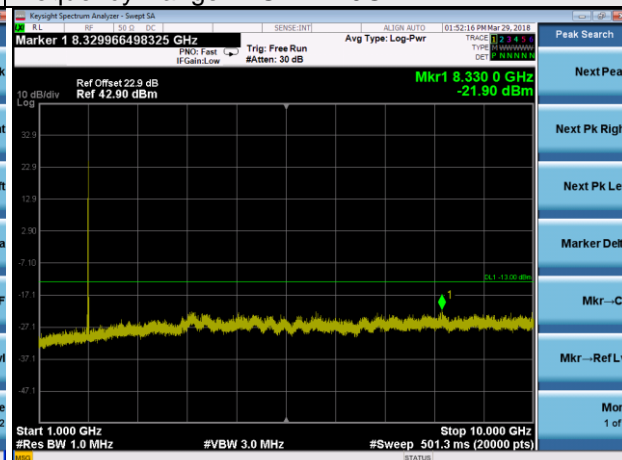

Frequency Range : 10GHz~26.5GHz

LTE Band 2 Channel Band width: 15MHz

Channel 19125

Frequency Range : 9kHz~1GHz

Frequency Range : 1GHz ~10GHz

Frequency Range : 10GHz~26.5GHz

LTE Band 2 Channel Band width: 20MHz

Channel 18700

Frequency Range : 9kHz~1GHz

Frequency Range : 1GHz ~10GHz

Frequency Range : 10GHz~26.5GHz

LTE Band 2 Channel Band width: 20MHz

Channel 18900

Frequency Range : 9kHz~1GHz

Frequency Range : 1GHz ~10GHz