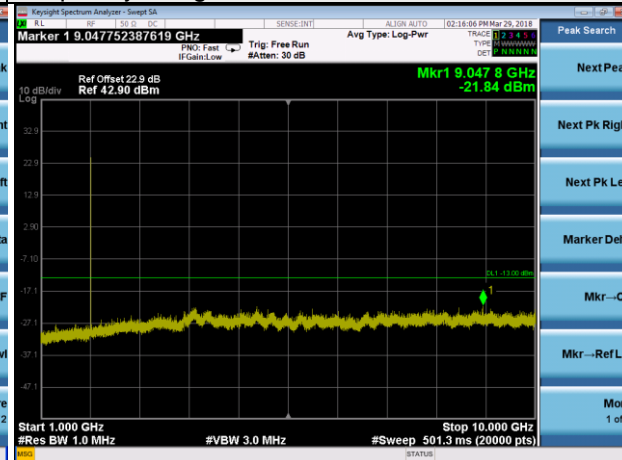

Frequency Range : 1GHz ~10GHz

Frequency Range : 10GHz~26.5GHz

LTE Band 2 Channel Band width: 1.4MHz

Channel 19193

Frequency Range : 9kHz~1GHz

Frequency Range : 1GHz ~10GHz

Frequency Range : 10GHz~26.5GHz

LTE Band 2 Channel Band width: 3MHz

Channel 18615

Frequency Range : 9kHz~1GHz

Frequency Range : 1GHz ~10GHz

Frequency Range : 10GHz~26.5GHz

LTE Band 2 Channel Band width: 3MHz

Channel 18900

Frequency Range : 9kHz~1GHz

Frequency Range : 1GHz ~10GHz