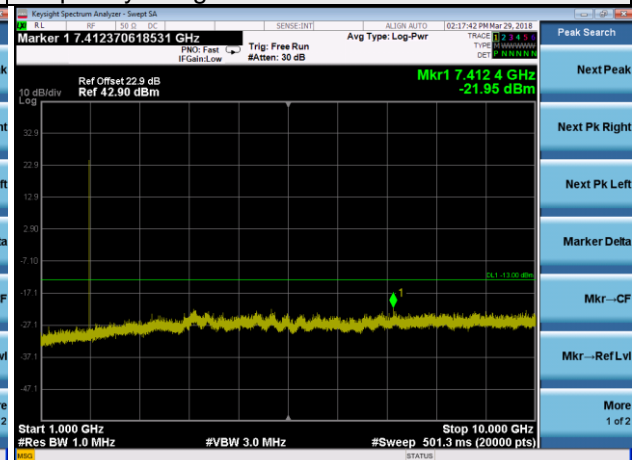

LTE Band 2 Channel Band width: 1.4MHz

Channel 18607

Frequency Range : 9kHz~1GHz

Frequency Range : 1GHz ~10GHz

Frequency Range : 10GHz~26.5GHz

LTE Band 2 Channel Band width: 1.4MHz

Channel 18900

Frequency Range : 9kHz~1GHz

Frequency Range : 1GHz ~10GHz

Frequency Range : 10GHz~26.5GHz

LTE Band 2 Channel Band width: 1.4MHz

Channel 19193

Frequency Range : 9kHz~1GHz

Frequency Range : 1GHz ~10GHz

Frequency Range : 10GHz~26.5GHz

LTE Band 2 Channel Band width: 3MHz