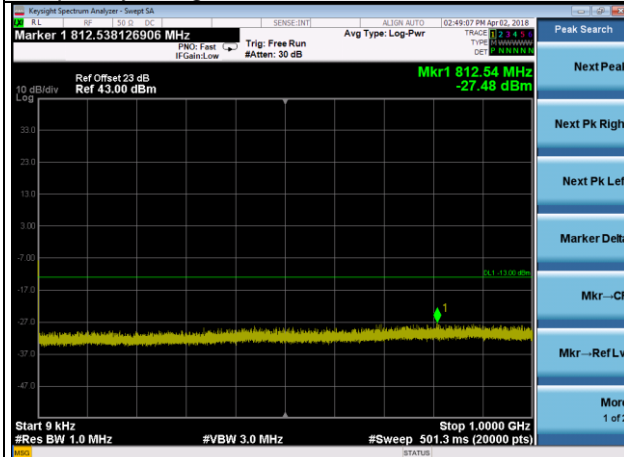

LTE Band 25 Channel Band width: 3MHz

Channel 26055

Frequency Range : 9kHz~1GHz