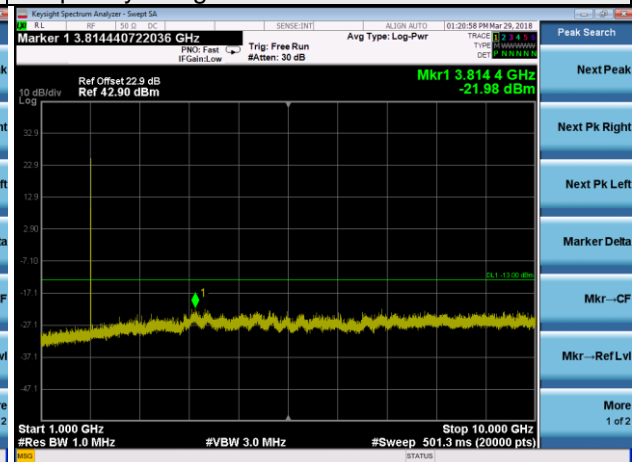

Frequency Range : 10GHz~26.5GHz

LTE Band 2 Channel Band width: 3MHz

Channel 19185

Frequency Range : 9kHz~1GHz

Frequency Range : 1GHz ~10GHz

Frequency Range : 10GHz~26.5GHz

LTE Band 2 Channel Band width: 5MHz

Channel 18625

Frequency Range : 9kHz~1GHz

Frequency Range : 1GHz ~10GHz

Frequency Range : 10GHz~26.5GHz

LTE Band 2 Channel Band width: 5MHz

Channel 18900

Frequency Range : 9kHz~1GHz

Frequency Range : 1GHz ~10GHz