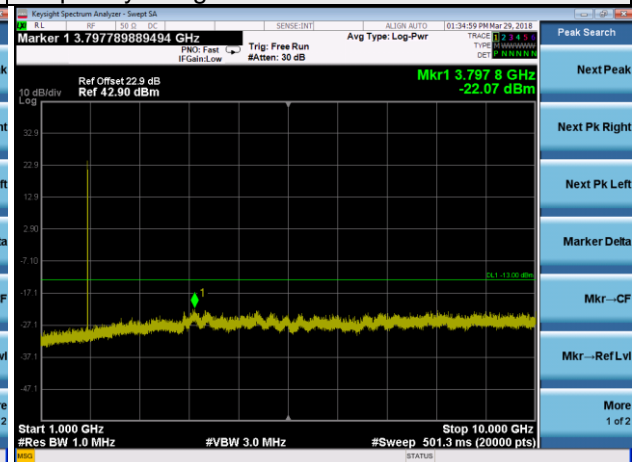

Frequency Range : 10GHz~26.5GHz

LTE Band 2 Channel Band width: 3MHz

Channel 19185

Frequency Range : 9kHz~1GHz

Frequency Range : 1GHz ~10GHz

Frequency Range : 10GHz~26.5GHz

LTE Band 2 Channel Band width: 5MHz

Channel 18625

Frequency Range : 9kHz~1GHz

Frequency Range : 1GHz ~10GHz

Frequency Range : 10GHz~26.5GHz

LTE Band 2 Channel Band width: 5MHz

Channel 18900

Frequency Range : 9kHz~1GHz

Frequency Range : 1GHz ~10GHz