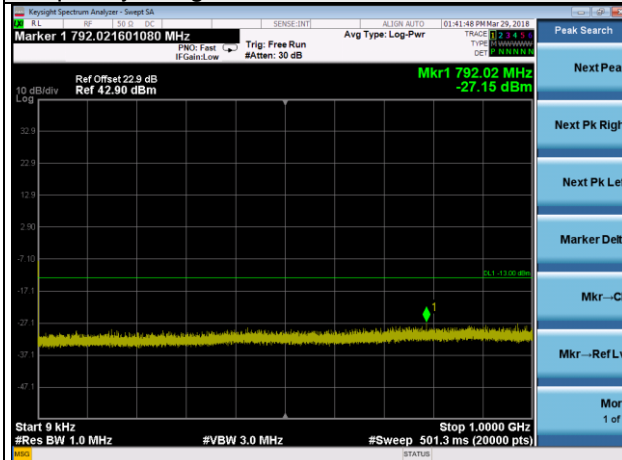

Frequency Range : 10GHz~26.5GHz

LTE Band 2 Channel Band width: 10MHz

Channel 19150

Frequency Range : 9kHz~1GHz

Frequency Range : 1GHz ~10GHz

Frequency Range : 10GHz~26.5GHz

LTE Band 2 Channel Band width: 15MHz

Channel 18675

Frequency Range : 9kHz~1GHz

Frequency Range : 1GHz ~10GHz

Frequency Range : 10GHz~26.5GHz

LTE Band 2 Channel Band width: 15MHz

Channel 18900

Frequency Range : 9kHz~1GHz

Frequency Range : 1GHz ~10GHz