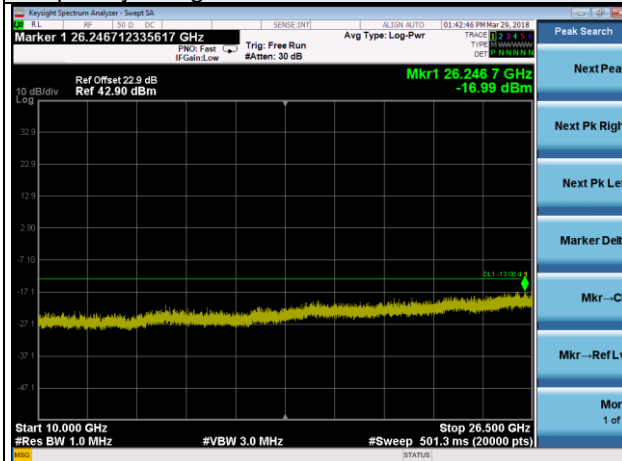

Frequency Range : 10GHz~26.5GHz

LTE Band 2 Channel Band width: 10MHz

Channel 19150

Frequency Range : 9kHz~1GHz

Frequency Range : 1GHz ~10GHz

Frequency Range : 10GHz~26.5GHz

LTE Band 2 Channel Band width: 15MHz

Channel 18675

Frequency Range : 9kHz~1GHz

Frequency Range : 1GHz ~10GHz

Frequency Range : 10GHz~26.5GHz

LTE Band 2 Channel Band width: 15MHz

Channel 18900

Frequency Range : 9kHz~1GHz

Frequency Range : 1GHz ~10GHz