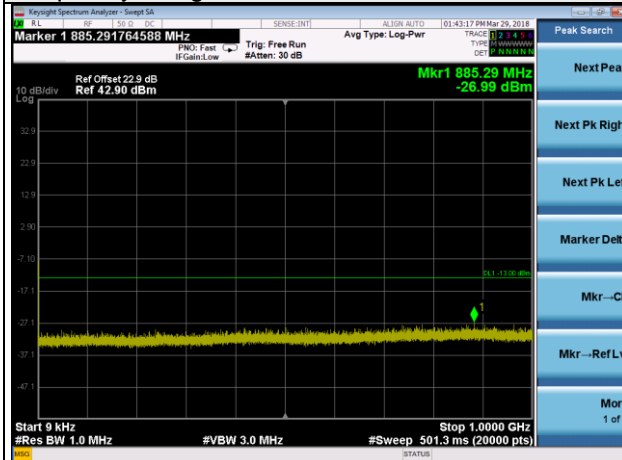

Frequency Range : 10GHz~26.5GHz

LTE Band 2 Channel Band width: 5MHz

Channel 19175

Frequency Range : 9kHz~1GHz

Frequency Range : 1GHz ~10GHz

Frequency Range : 10GHz~26.5GHz

LTE Band 2 Channel Band width: 10MHz

Channel 18650

Frequency Range : 9kHz~1GHz

Frequency Range : 1GHz ~10GHz

Frequency Range : 10GHz~26.5GHz

LTE Band 2 Channel Band width: 10MHz

Channel 18900

Frequency Range : 9kHz~1GHz

Frequency Range : 1GHz ~10GHz

Frequency Range : 10GHz~26.5GHz

LTE Band 2 Channel Band width: 10MHz

Channel 19150

Frequency Range : 9kHz~1GHz

Frequency Range : 1GHz ~10GHz

Frequency Range : 10GHz~26.5GHz

LTE Band 2 Channel Band width: 15MHz