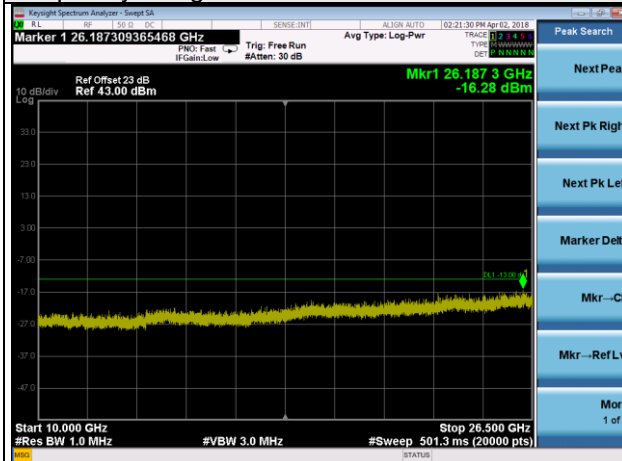

Frequency Range : 10GHz~26.5GHz