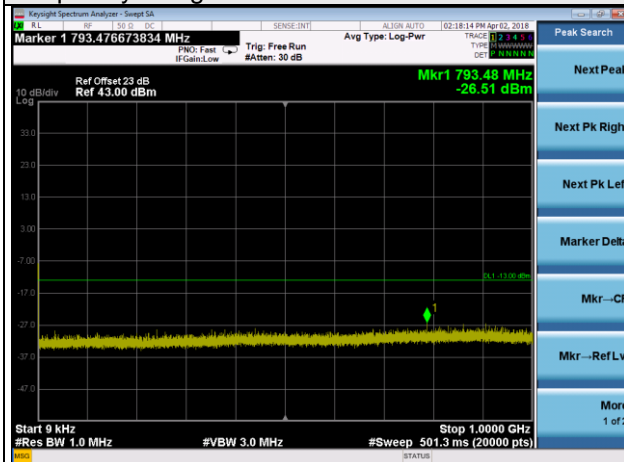

Frequency Range : 10GHz~26.5GHz

LTE Band 2 Channel Band width: 20MHz

Channel 19100

Frequency Range : 9kHz~1GHz

Frequency Range : 1GHz ~10GHz

Frequency Range : 10GHz~26.5GHz

LTE Band 25 Channel Band width: 1.4MHz

Channel 26047

Frequency Range : 9kHz~1GHz

Frequency Range : 1GHz ~10GHz

Frequency Range : 10GHz~26.5GHz

LTE Band 25 Channel Band width: 1.4MHz  
 Channel 26365

Frequency Range : 9kHz~1GHz      Frequency Range : 1GHz ~10GHz

Frequency Range : 10GHz~26.5GHz

LTE Band 25 Channel Band width: 1.4MHz  
Channel 26683

Frequency Range : 9kHz~1GHz      Frequency Range : 1GHz ~10GHz

Frequency Range : 10GHz~26.5GHz

LTE Band 25 Channel Band width: 3MHz