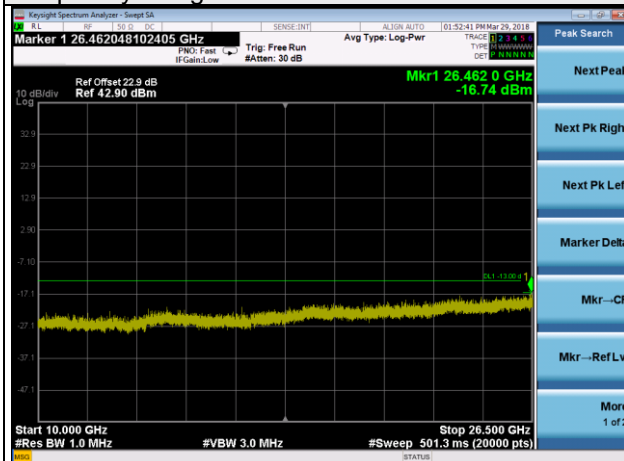

Frequency Range : 10GHz~26.5GHz

LTE Band 2 Channel Band width: 15MHz

Channel 19125

Frequency Range : 9kHz~1GHz

Frequency Range : 1GHz ~10GHz

Frequency Range : 10GHz~26.5GHz

LTE Band 2 Channel Band width: 20MHz

Channel 18700

Frequency Range : 9kHz~1GHz

Frequency Range : 1GHz ~10GHz

Frequency Range : 10GHz~26.5GHz

LTE Band 2 Channel Band width: 20MHz

Channel 18900

Frequency Range : 9kHz~1GHz

Frequency Range : 1GHz ~10GHz