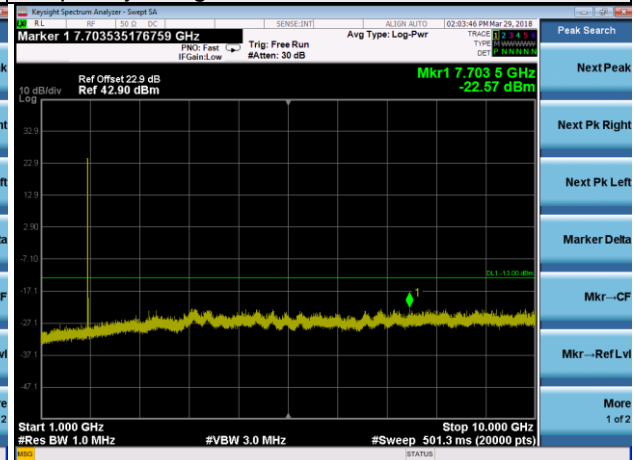

Frequency Range : 10GHz~26.5GHz

LTE Band 2 Channel Band width: 15MHz

Channel 19125

Frequency Range : 9kHz~1GHz

Frequency Range : 1GHz ~10GHz

Frequency Range : 10GHz~26.5GHz

LTE Band 2 Channel Band width: 20MHz

Channel 18700

Frequency Range : 9kHz~1GHz

Frequency Range : 1GHz ~10GHz

Frequency Range : 10GHz~26.5GHz

LTE Band 2 Channel Band width: 20MHz

Channel 18900

Frequency Range : 9kHz~1GHz

Frequency Range : 1GHz ~10GHz