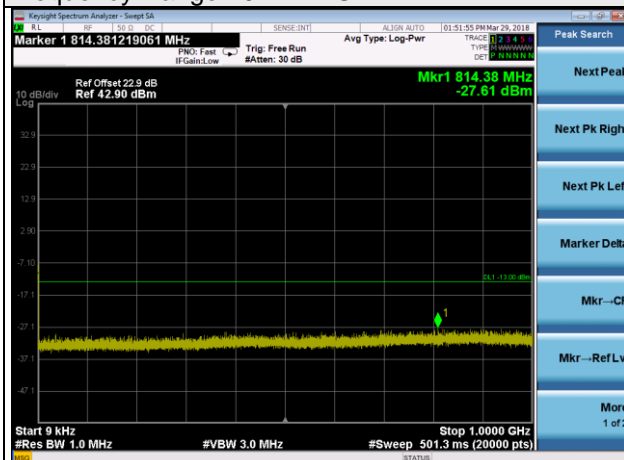

Frequency Range : 10GHz~26.5GHz

LTE Band 2 Channel Band width: 15MHz

Channel 19125

Frequency Range : 9kHz~1GHz

Frequency Range : 1GHz ~10GHz

Frequency Range : 10GHz~26.5GHz

LTE Band 2 Channel Band width: 20MHz

Channel 18700

Frequency Range : 9kHz~1GHz

Frequency Range : 1GHz ~10GHz

Frequency Range : 10GHz~26.5GHz

LTE Band 2 Channel Band width: 20MHz

Channel 18900

Frequency Range : 9kHz~1GHz

Frequency Range : 1GHz ~10GHz