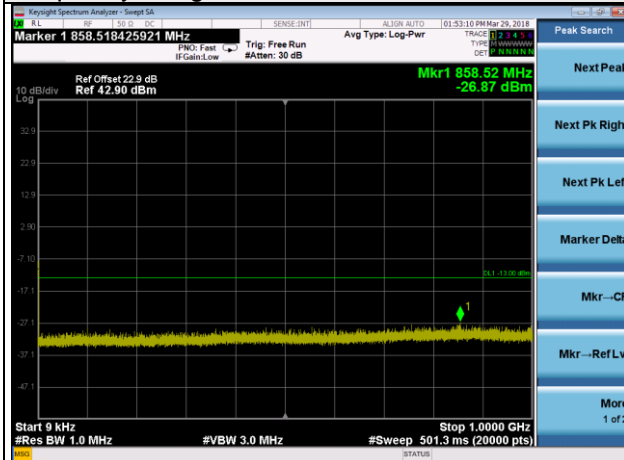

Frequency Range : 10GHz~26.5GHz

LTE Band 2 Channel Band width: 10MHz

Channel 19150

Frequency Range : 9kHz~1GHz

Frequency Range : 1GHz ~10GHz

Frequency Range : 10GHz~26.5GHz

LTE Band 2 Channel Band width: 15MHz

Channel 18675

Frequency Range : 9kHz~1GHz

Frequency Range : 1GHz ~10GHz

Frequency Range : 10GHz~26.5GHz

LTE Band 2 Channel Band width: 15MHz

Channel 18900

Frequency Range : 9kHz~1GHz

Frequency Range : 1GHz ~10GHz

Frequency Range : 10GHz~26.5GHz

LTE Band 2 Channel Band width: 15MHz

Channel 19125

Frequency Range : 9kHz~1GHz

Frequency Range : 1GHz ~10GHz

Frequency Range : 10GHz~26.5GHz

LTE Band 2 Channel Band width: 20MHz