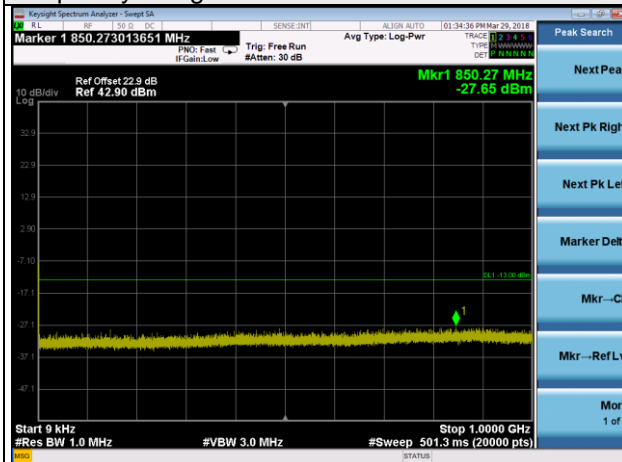

Frequency Range : 10GHz~26.5GHz

LTE Band 2 Channel Band width: 3MHz

Channel 19185

Frequency Range : 9kHz~1GHz

Frequency Range : 1GHz ~10GHz

Frequency Range : 10GHz~26.5GHz

LTE Band 2 Channel Band width: 5MHz

Channel 18625

Frequency Range : 9kHz~1GHz

Frequency Range : 1GHz ~10GHz

Frequency Range : 10GHz~26.5GHz

LTE Band 2 Channel Band width: 5MHz

Channel 18900

Frequency Range : 9kHz~1GHz

Frequency Range : 1GHz ~10GHz