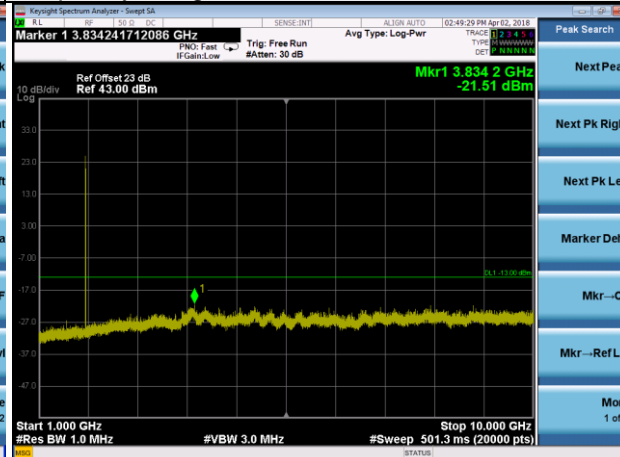

Frequency Range : 1GHz ~10GHz