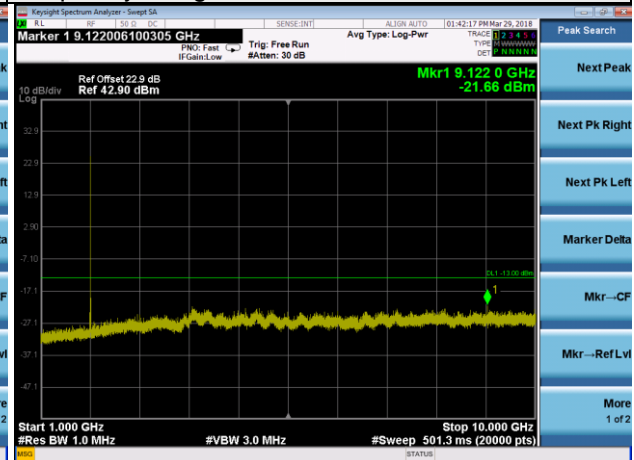

Frequency Range : 10GHz~26.5GHz

LTE Band 2 Channel Band width: 10MHz

Channel 19150

Frequency Range : 9kHz~1GHz

Frequency Range : 1GHz ~10GHz

Frequency Range : 10GHz~26.5GHz

LTE Band 2 Channel Band width: 15MHz

Channel 18675

Frequency Range : 9kHz~1GHz

Frequency Range : 1GHz ~10GHz

Frequency Range : 10GHz~26.5GHz

LTE Band 2 Channel Band width: 15MHz

Channel 18900

Frequency Range : 9kHz~1GHz

Frequency Range : 1GHz ~10GHz