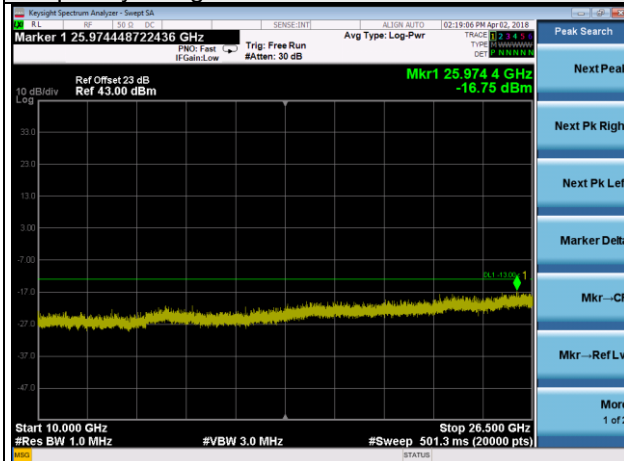

Frequency Range : 10GHz~26.5GHz

LTE Band 25 Channel Band width: 1.4MHz  
Channel 26683

Frequency Range : 9kHz~1GHz      Frequency Range : 1GHz ~10GHz

Frequency Range : 10GHz~26.5GHz

LTE Band 25 Channel Band width: 3MHz