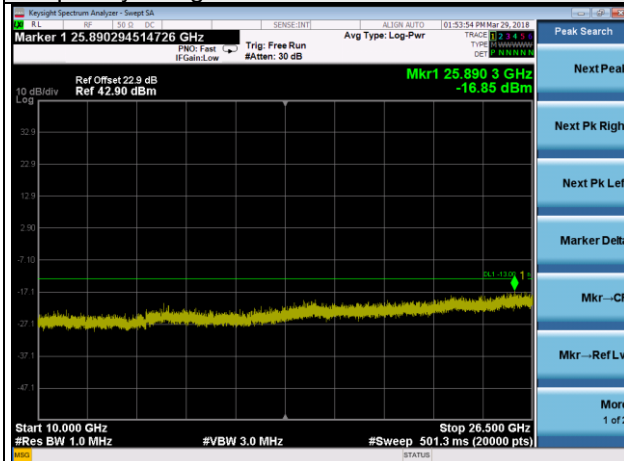

Frequency Range : 10GHz~26.5GHz

LTE Band 2 Channel Band width: 10MHz

Channel 19150

Frequency Range : 9kHz~1GHz

Frequency Range : 1GHz ~10GHz

Frequency Range : 10GHz~26.5GHz

LTE Band 2 Channel Band width: 15MHz

Channel 18675

Frequency Range : 9kHz~1GHz

Frequency Range : 1GHz ~10GHz

Frequency Range : 10GHz~26.5GHz

LTE Band 2 Channel Band width: 15MHz

Channel 18900

Frequency Range : 9kHz~1GHz

Frequency Range : 1GHz ~10GHz

Frequency Range : 10GHz~26.5GHz

LTE Band 2 Channel Band width: 15MHz

Channel 19125

Frequency Range : 9kHz~1GHz

Frequency Range : 1GHz ~10GHz

Frequency Range : 10GHz~26.5GHz

LTE Band 2 Channel Band width: 20MHz