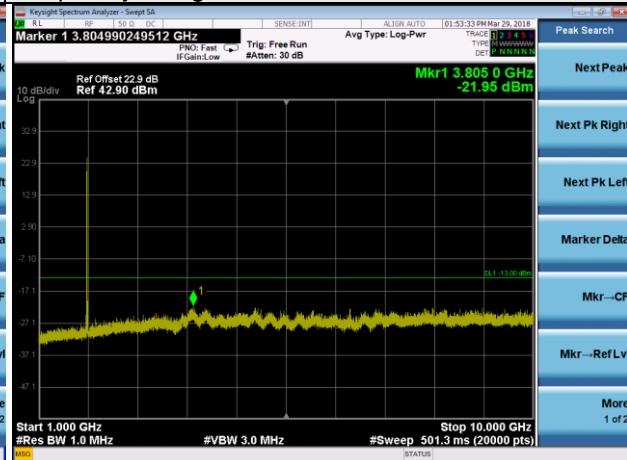

Channel 18675

Frequency Range : 9kHz~1GHz

Frequency Range : 1GHz ~10GHz

Frequency Range : 10GHz~26.5GHz

LTE Band 2 Channel Band width: 15MHz

Channel 18900

Frequency Range : 9kHz~1GHz

Frequency Range : 1GHz ~10GHz

Frequency Range : 10GHz~26.5GHz

LTE Band 2 Channel Band width: 15MHz

Channel 19125

Frequency Range : 9kHz~1GHz

Frequency Range : 1GHz ~10GHz

Frequency Range : 10GHz~26.5GHz

LTE Band 2 Channel Band width: 20MHz