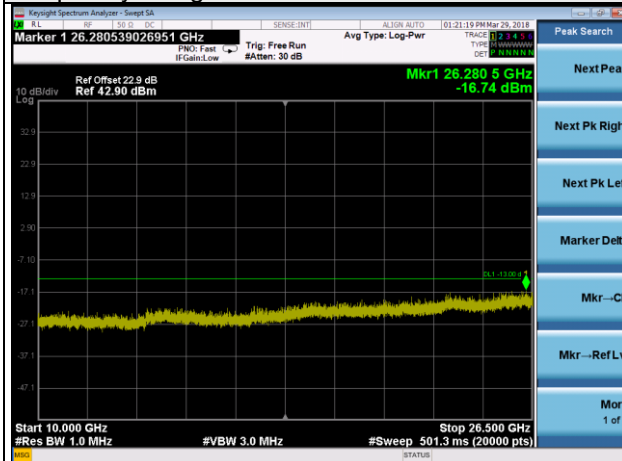

Frequency Range : 10GHz~26.5GHz

LTE Band 2 Channel Band width: 3MHz

Channel 19185

Frequency Range : 9kHz~1GHz

Frequency Range : 1GHz ~10GHz

Frequency Range : 10GHz~26.5GHz

LTE Band 2 Channel Band width: 5MHz

Channel 18625

Frequency Range : 9kHz~1GHz

Frequency Range : 1GHz ~10GHz

Frequency Range : 10GHz~26.5GHz

LTE Band 2 Channel Band width: 5MHz

Channel 18900

Frequency Range : 9kHz~1GHz

Frequency Range : 1GHz ~10GHz