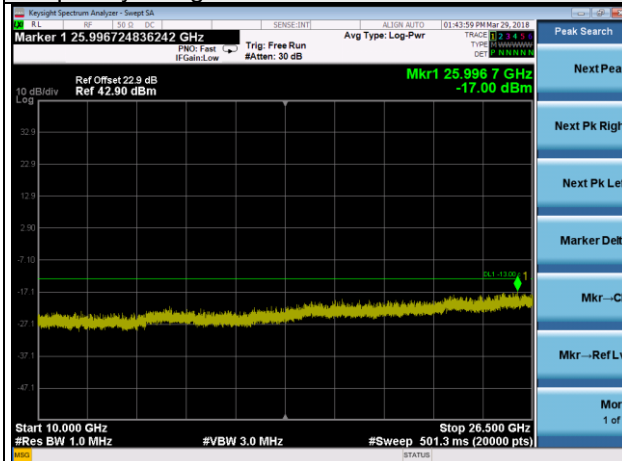

Frequency Range : 10GHz~26.5GHz

LTE Band 2 Channel Band width: 5MHz

Channel 19175

Frequency Range : 9kHz~1GHz

Frequency Range : 1GHz ~10GHz

Frequency Range : 10GHz~26.5GHz

LTE Band 2 Channel Band width: 10MHz

Channel 18650

Frequency Range : 9kHz~1GHz

Frequency Range : 1GHz ~10GHz

Frequency Range : 10GHz~26.5GHz

LTE Band 2 Channel Band width: 10MHz

Channel 18900

Frequency Range : 9kHz~1GHz

Frequency Range : 1GHz ~10GHz

Frequency Range : 10GHz~26.5GHz

LTE Band 2 Channel Band width: 10MHz

Channel 19150

Frequency Range : 9kHz~1GHz

Frequency Range : 1GHz ~10GHz

Frequency Range : 10GHz~26.5GHz

LTE Band 2 Channel Band width: 15MHz