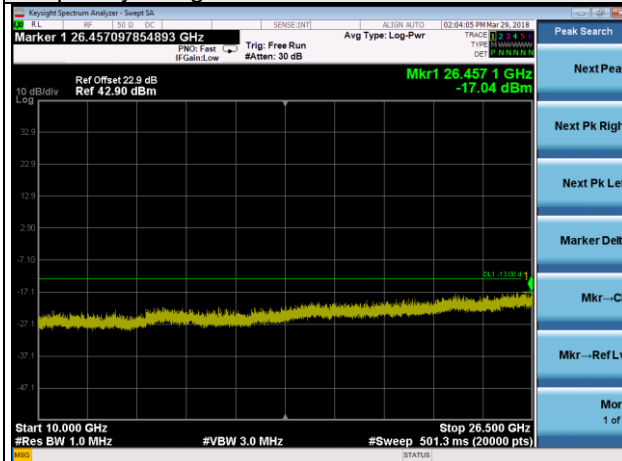

Frequency Range : 10GHz~26.5GHz

LTE Band 2 Channel Band width: 15MHz

Channel 19125

Frequency Range : 9kHz~1GHz

Frequency Range : 1GHz ~10GHz

Frequency Range : 10GHz~26.5GHz

LTE Band 2 Channel Band width: 20MHz

Channel 18700

Frequency Range : 9kHz~1GHz

Frequency Range : 1GHz ~10GHz

Frequency Range : 10GHz~26.5GHz

LTE Band 2 Channel Band width: 20MHz

Channel 18900

Frequency Range : 9kHz~1GHz

Frequency Range : 1GHz ~10GHz