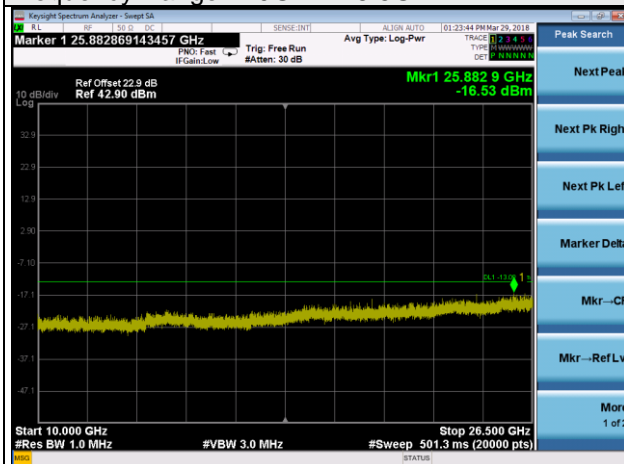

Channel 18615

Frequency Range : 9kHz~1GHz

Frequency Range : 1GHz ~10GHz

Frequency Range : 10GHz~26.5GHz

LTE Band 2 Channel Band width: 3MHz

Channel 18900

Frequency Range : 9kHz~1GHz

Frequency Range : 1GHz ~10GHz

Frequency Range : 10GHz~26.5GHz

LTE Band 2 Channel Band width: 3MHz

Channel 19185

Frequency Range : 9kHz~1GHz

Frequency Range : 1GHz ~10GHz

Frequency Range : 10GHz~26.5GHz

LTE Band 2 Channel Band width: 5MHz