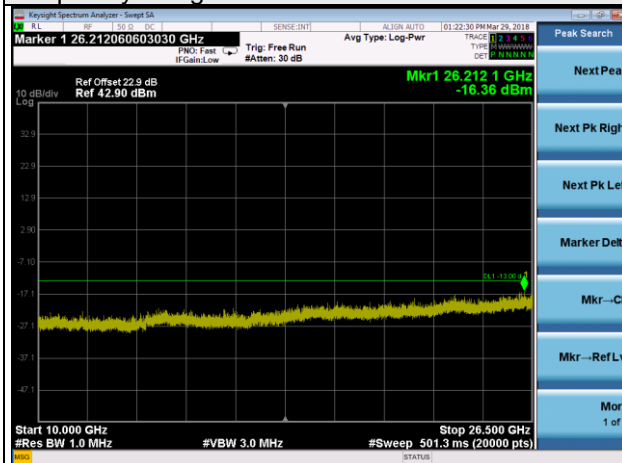

Channel 18615

Frequency Range : 9kHz~1GHz

Frequency Range : 1GHz ~10GHz

Frequency Range : 10GHz~26.5GHz

LTE Band 2 Channel Band width: 3MHz

Channel 18900

Frequency Range : 9kHz~1GHz

Frequency Range : 1GHz ~10GHz

Frequency Range : 10GHz~26.5GHz

LTE Band 2 Channel Band width: 3MHz

Channel 19185

Frequency Range : 9kHz~1GHz

Frequency Range : 1GHz ~10GHz

Frequency Range : 10GHz~26.5GHz

LTE Band 2 Channel Band width: 5MHz