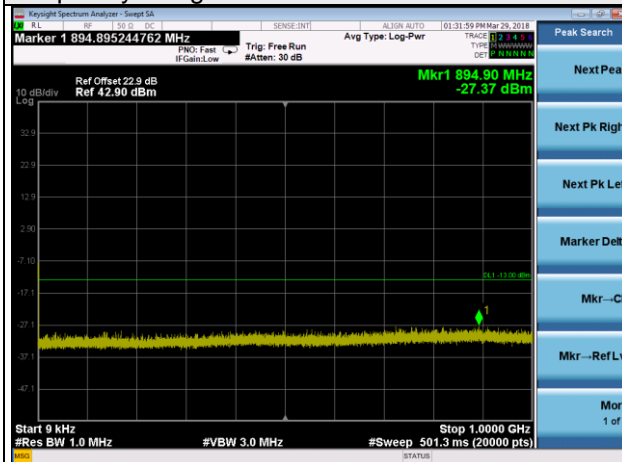

Frequency Range : 10GHz~26.5GHz

LTE Band 2 Channel Band width: 5MHz

Channel 19175

Frequency Range : 9kHz~1GHz

Frequency Range : 1GHz ~10GHz

Frequency Range : 10GHz~26.5GHz

LTE Band 2 Channel Band width: 10MHz