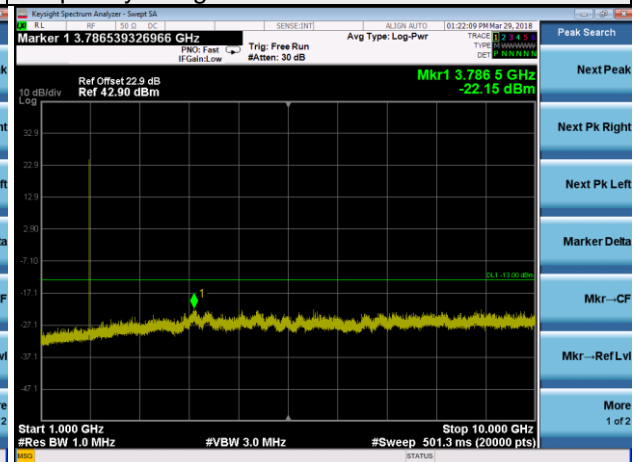

Channel 18615

Frequency Range : 9kHz~1GHz

Frequency Range : 1GHz ~10GHz

Frequency Range : 10GHz~26.5GHz

LTE Band 2 Channel Band width: 3MHz

Channel 18900

Frequency Range : 9kHz~1GHz

Frequency Range : 1GHz ~10GHz

Frequency Range : 10GHz~26.5GHz

LTE Band 2 Channel Band width: 3MHz

Channel 19185

Frequency Range : 9kHz~1GHz

Frequency Range : 1GHz ~10GHz

Frequency Range : 10GHz~26.5GHz

LTE Band 2 Channel Band width: 5MHz