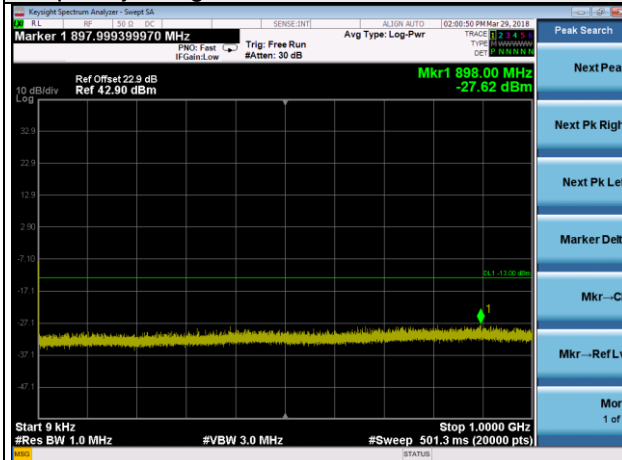

Channel 18700

Frequency Range : 9kHz~1GHz

Frequency Range : 1GHz ~10GHz

Frequency Range : 10GHz~26.5GHz

LTE Band 2 Channel Band width: 20MHz

Channel 18900

Frequency Range : 9kHz~1GHz

Frequency Range : 1GHz ~10GHz

Frequency Range : 10GHz~26.5GHz

LTE Band 2 Channel Band width: 20MHz

Channel 19100

Frequency Range : 9kHz~1GHz

Frequency Range : 1GHz ~10GHz

Frequency Range : 10GHz~26.5GHz

LTE Band 25 Channel Band width: 1.4MHz