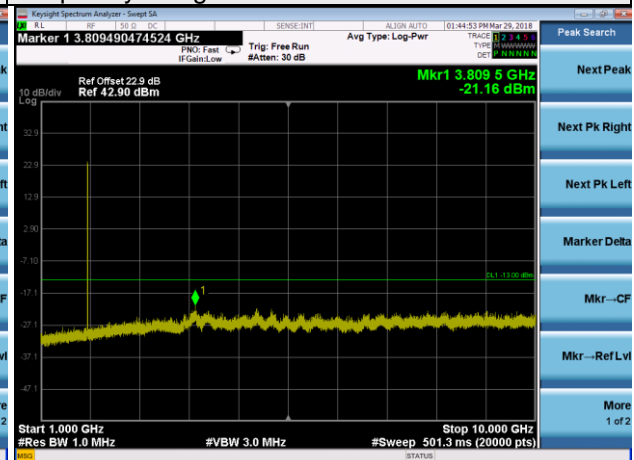

LTE Band 2 Channel Band width: 10MHz

Channel 18650

Frequency Range : 9kHz~1GHz

Frequency Range : 1GHz ~10GHz