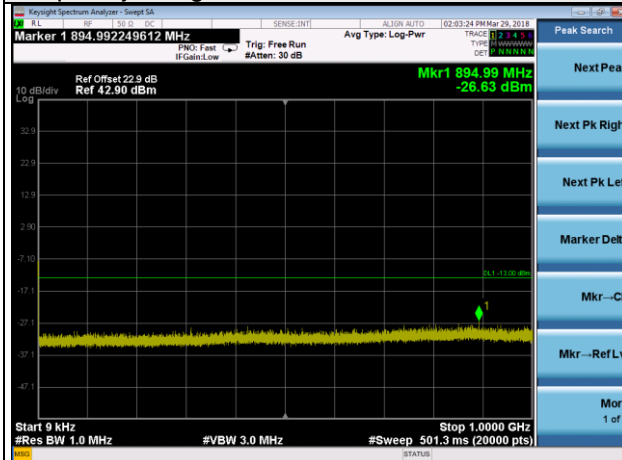

Frequency Range : 10GHz~26.5GHz

LTE Band 2 Channel Band width: 15MHz

Channel 19125

Frequency Range : 9kHz~1GHz

Frequency Range : 1GHz ~10GHz

Frequency Range : 10GHz~26.5GHz

LTE Band 2 Channel Band width: 20MHz

Channel 18700

Frequency Range : 9kHz~1GHz

Frequency Range : 1GHz ~10GHz

Frequency Range : 10GHz~26.5GHz

LTE Band 2 Channel Band width: 20MHz

Channel 18900

Frequency Range : 9kHz~1GHz

Frequency Range : 1GHz ~10GHz