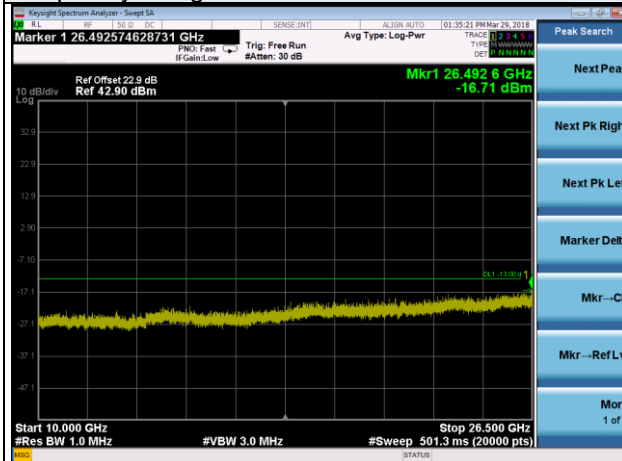

Frequency Range : 10GHz~26.5GHz

LTE Band 2 Channel Band width: 3MHz

Channel 19185

Frequency Range : 9kHz~1GHz

Frequency Range : 1GHz ~10GHz

Frequency Range : 10GHz~26.5GHz

LTE Band 2 Channel Band width: 5MHz

Channel 18625

Frequency Range : 9kHz~1GHz

Frequency Range : 1GHz ~10GHz

Frequency Range : 10GHz~26.5GHz

LTE Band 2 Channel Band width: 5MHz

Channel 18900

Frequency Range : 9kHz~1GHz

Frequency Range : 1GHz ~10GHz