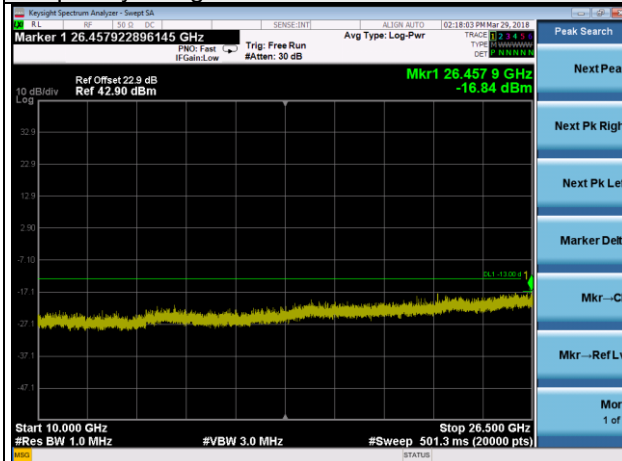

LTE Band 2 Channel Band width: 1.4MHz

Channel 18607

Frequency Range : 9kHz~1GHz

Frequency Range : 1GHz ~10GHz

Frequency Range : 10GHz~26.5GHz

LTE Band 2 Channel Band width: 1.4MHz

Channel 18900

Frequency Range : 9kHz~1GHz

Frequency Range : 1GHz ~10GHz

Frequency Range : 10GHz~26.5GHz

LTE Band 2 Channel Band width: 1.4MHz

Channel 19193

Frequency Range : 9kHz~1GHz

Frequency Range : 1GHz ~10GHz

Frequency Range : 10GHz~26.5GHz

LTE Band 2 Channel Band width: 3MHz