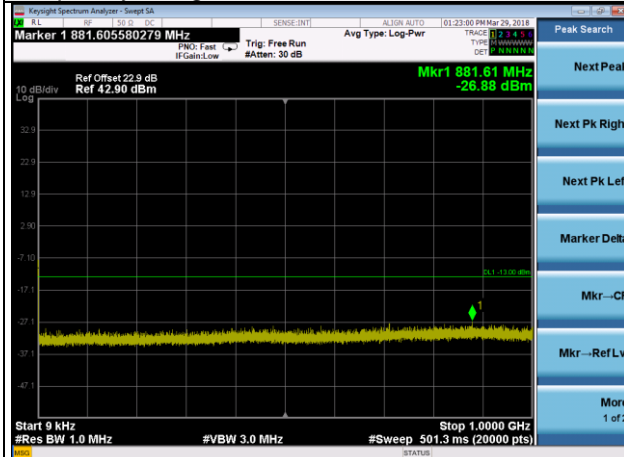

Frequency Range : 1GHz ~10GHz

Frequency Range : 10GHz~26.5GHz

LTE Band 2 Channel Band width: 1.4MHz

Channel 19193

Frequency Range : 9kHz~1GHz

Frequency Range : 1GHz ~10GHz

Frequency Range : 10GHz~26.5GHz

LTE Band 2 Channel Band width: 3MHz

Channel 18615

Frequency Range : 9kHz~1GHz

Frequency Range : 1GHz ~10GHz

Frequency Range : 10GHz~26.5GHz

LTE Band 2 Channel Band width: 3MHz

Channel 18900

Frequency Range : 9kHz~1GHz

Frequency Range : 1GHz ~10GHz