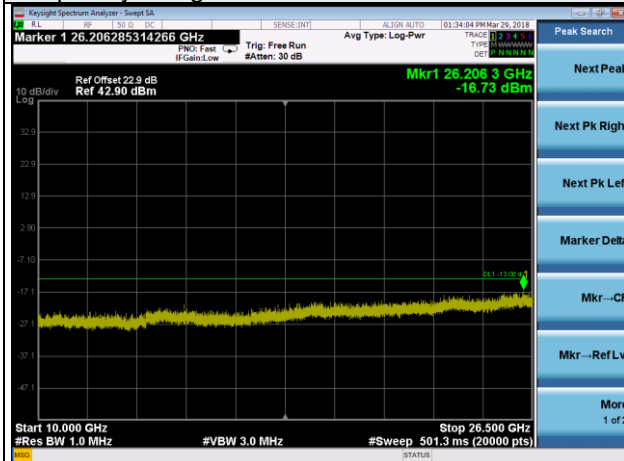

Frequency Range : 10GHz~26.5GHz

LTE Band 2 Channel Band width: 3MHz

Channel 19185

Frequency Range : 9kHz~1GHz

Frequency Range : 1GHz ~10GHz

Frequency Range : 10GHz~26.5GHz

LTE Band 2 Channel Band width: 5MHz

Channel 18625

Frequency Range : 9kHz~1GHz

Frequency Range : 1GHz ~10GHz

Frequency Range : 10GHz~26.5GHz

LTE Band 2 Channel Band width: 5MHz

Channel 18900

Frequency Range : 9kHz~1GHz

Frequency Range : 1GHz ~10GHz

Frequency Range : 10GHz~26.5GHz

LTE Band 2 Channel Band width: 5MHz

Channel 19175

Frequency Range : 9kHz~1GHz

Frequency Range : 1GHz ~10GHz

Frequency Range : 10GHz~26.5GHz

LTE Band 2 Channel Band width: 10MHz