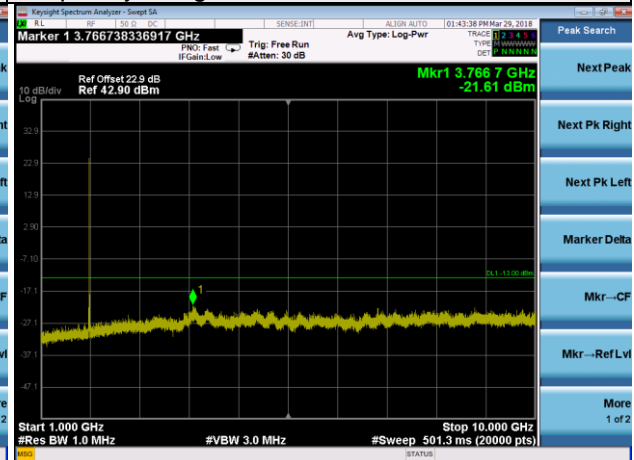

Frequency Range : 10GHz~26.5GHz

LTE Band 2 Channel Band width: 5MHz

Channel 19175

Frequency Range : 9kHz~1GHz

Frequency Range : 1GHz ~10GHz

Frequency Range : 10GHz~26.5GHz

LTE Band 2 Channel Band width: 10MHz

Channel 18650

Frequency Range : 9kHz~1GHz

Frequency Range : 1GHz ~10GHz

Frequency Range : 10GHz~26.5GHz

LTE Band 2 Channel Band width: 10MHz

Channel 18900

Frequency Range : 9kHz~1GHz

Frequency Range : 1GHz ~10GHz

Frequency Range : 10GHz~26.5GHz

LTE Band 2 Channel Band width: 10MHz

Channel 19150

Frequency Range : 9kHz~1GHz

Frequency Range : 1GHz ~10GHz

Frequency Range : 10GHz~26.5GHz

LTE Band 2 Channel Band width: 15MHz