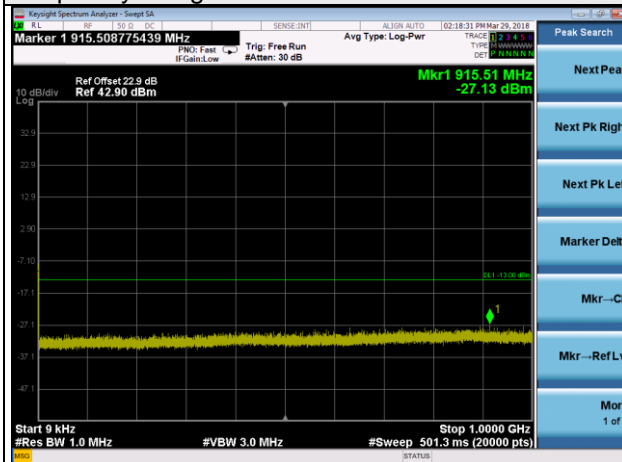

LTE Band 2 Channel Band width: 1.4MHz

Channel 18607

Frequency Range : 9kHz~1GHz

Frequency Range : 1GHz ~10GHz

Frequency Range : 10GHz~26.5GHz

LTE Band 2 Channel Band width: 1.4MHz

Channel 18900

Frequency Range : 9kHz~1GHz

Frequency Range : 1GHz ~10GHz

Frequency Range : 10GHz~26.5GHz

LTE Band 2 Channel Band width: 1.4MHz

Channel 19193

Frequency Range : 9kHz~1GHz

Frequency Range : 1GHz ~10GHz

Frequency Range : 10GHz~26.5GHz

LTE Band 2 Channel Band width: 3MHz