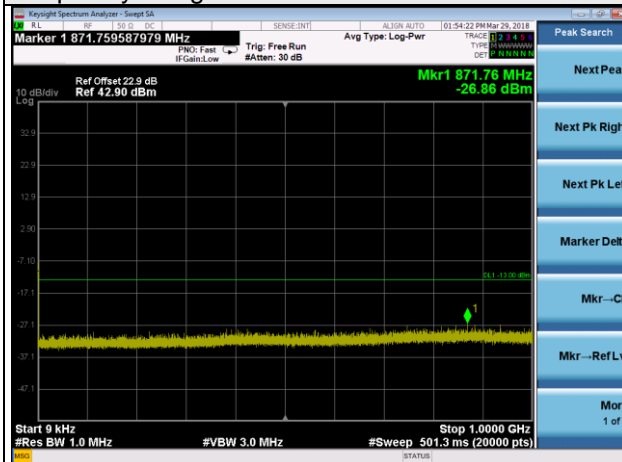

Frequency Range : 10GHz~26.5GHz

LTE Band 2 Channel Band width: 10MHz

Channel 19150

Frequency Range : 9kHz~1GHz

Frequency Range : 1GHz ~10GHz

Frequency Range : 10GHz~26.5GHz

LTE Band 2 Channel Band width: 15MHz

Channel 18675

Frequency Range : 9kHz~1GHz

Frequency Range : 1GHz ~10GHz

Frequency Range : 10GHz~26.5GHz

LTE Band 2 Channel Band width: 15MHz

Channel 18900

Frequency Range : 9kHz~1GHz

Frequency Range : 1GHz ~10GHz