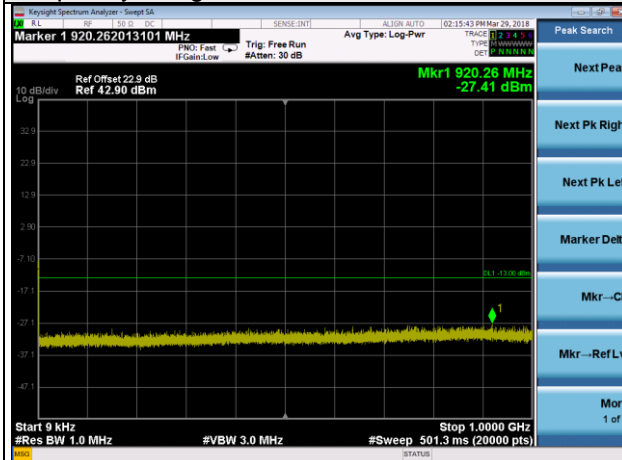

LTE Band 2 Channel Band width: 1.4MHz

Channel 18607

Frequency Range : 9kHz~1GHz

Frequency Range : 1GHz ~10GHz

Frequency Range : 10GHz~26.5GHz

LTE Band 2 Channel Band width: 1.4MHz

Channel 18900

Frequency Range : 9kHz~1GHz

Frequency Range : 1GHz ~10GHz

Frequency Range : 10GHz~26.5GHz

LTE Band 2 Channel Band width: 1.4MHz

Channel 19193

Frequency Range : 9kHz~1GHz

Frequency Range : 1GHz ~10GHz

Frequency Range : 10GHz~26.5GHz

LTE Band 2 Channel Band width: 3MHz

Channel 18615

Frequency Range : 9kHz~1GHz

Frequency Range : 1GHz ~10GHz

Frequency Range : 10GHz~26.5GHz

LTE Band 2 Channel Band width: 3MHz

Channel 18900

Frequency Range : 9kHz~1GHz

Frequency Range : 1GHz ~10GHz