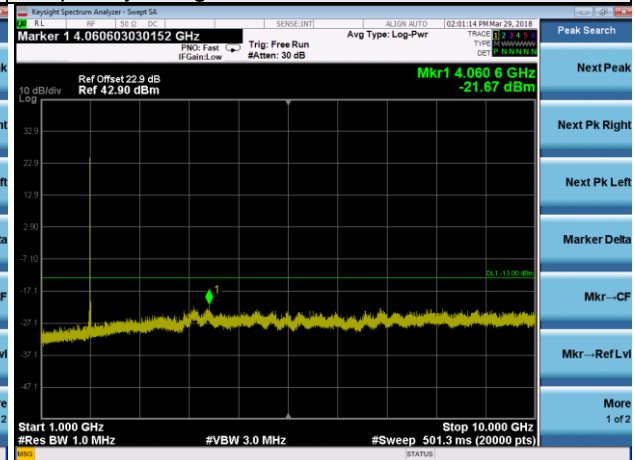

Channel 18700

Frequency Range : 9kHz~1GHz

Frequency Range : 1GHz ~10GHz

Frequency Range : 10GHz~26.5GHz

LTE Band 2 Channel Band width: 20MHz

Channel 18900

Frequency Range : 9kHz~1GHz

Frequency Range : 1GHz ~10GHz

Frequency Range : 10GHz~26.5GHz

LTE Band 2 Channel Band width: 20MHz

Channel 19100

Frequency Range : 9kHz~1GHz

Frequency Range : 1GHz ~10GHz

Frequency Range : 10GHz~26.5GHz

LTE Band 25 Channel Band width: 1.4MHz