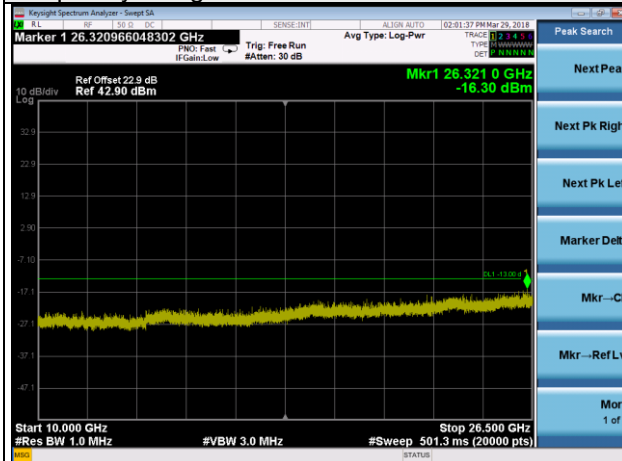

Channel 18700

Frequency Range : 9kHz~1GHz

Frequency Range : 1GHz ~10GHz

Frequency Range : 10GHz~26.5GHz

LTE Band 2 Channel Band width: 20MHz

Channel 18900

Frequency Range : 9kHz~1GHz

Frequency Range : 1GHz ~10GHz

Frequency Range : 10GHz~26.5GHz

LTE Band 2 Channel Band width: 20MHz

Channel 19100

Frequency Range : 9kHz~1GHz

Frequency Range : 1GHz ~10GHz

Frequency Range : 10GHz~26.5GHz

LTE Band 25 Channel Band width: 1.4MHz