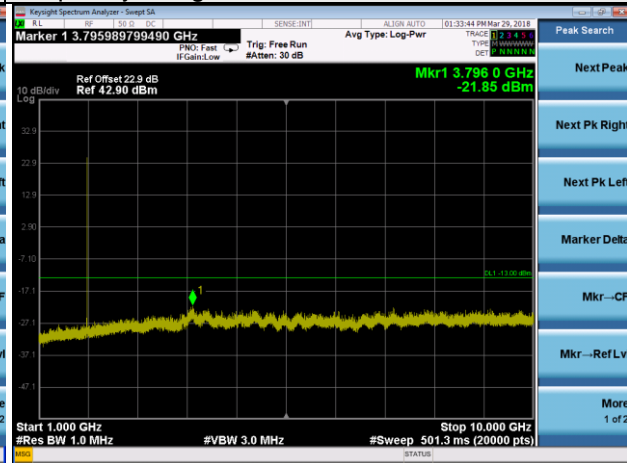

Channel 18625

Frequency Range : 9kHz~1GHz

Frequency Range : 1GHz ~10GHz

Frequency Range : 10GHz~26.5GHz

LTE Band 2 Channel Band width: 5MHz

Channel 18900

Frequency Range : 9kHz~1GHz

Frequency Range : 1GHz ~10GHz

Frequency Range : 10GHz~26.5GHz

LTE Band 2 Channel Band width: 5MHz

Channel 19175

Frequency Range : 9kHz~1GHz

Frequency Range : 1GHz ~10GHz

Frequency Range : 10GHz~26.5GHz

LTE Band 2 Channel Band width: 10MHz