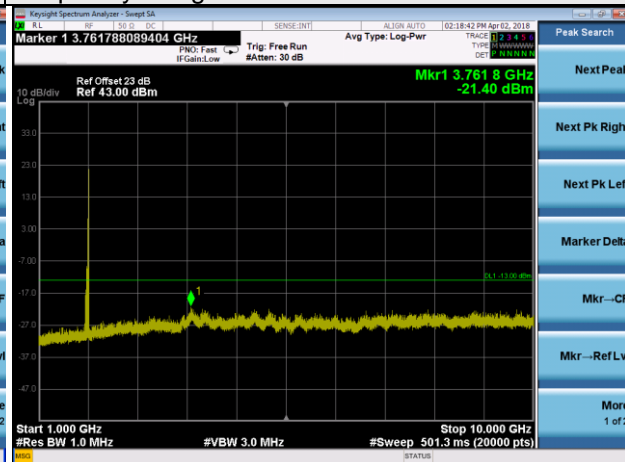

Frequency Range : 10GHz~26.5GHz

LTE Band 2 Channel Band width: 20MHz

Channel 19100

Frequency Range : 9kHz~1GHz

Frequency Range : 1GHz ~10GHz

Frequency Range : 10GHz~26.5GHz

LTE Band 25 Channel Band width: 1.4MHz

Channel 26047

Frequency Range : 9kHz~1GHz

Frequency Range : 1GHz ~10GHz

Frequency Range : 10GHz~26.5GHz

LTE Band 25 Channel Band width: 1.4MHz  
 Channel 26365

Frequency Range : 9kHz~1GHz      Frequency Range : 1GHz ~10GHz

Frequency Range : 10GHz~26.5GHz

LTE Band 25 Channel Band width: 1.4MHz  
Channel 26683

Frequency Range : 9kHz~1GHz      Frequency Range : 1GHz ~10GHz

Frequency Range : 10GHz~26.5GHz

LTE Band 25 Channel Band width: 3MHz