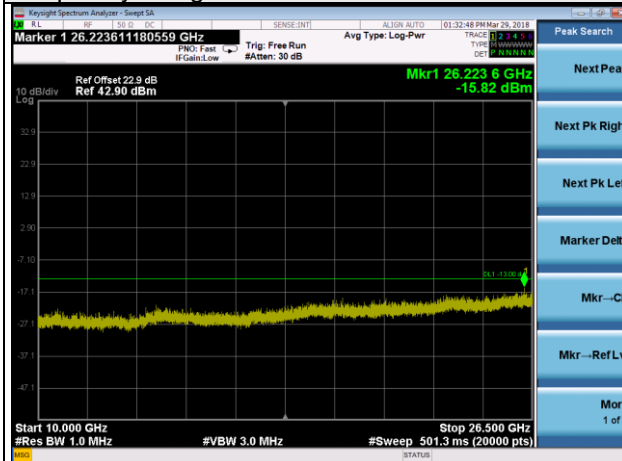

Frequency Range : 10GHz~26.5GHz

LTE Band 2 Channel Band width: 5MHz

Channel 19175

Frequency Range : 9kHz~1GHz

Frequency Range : 1GHz ~10GHz

Frequency Range : 10GHz~26.5GHz

LTE Band 2 Channel Band width: 10MHz

Channel 18650

Frequency Range : 9kHz~1GHz

Frequency Range : 1GHz ~10GHz

Frequency Range : 10GHz~26.5GHz

LTE Band 2 Channel Band width: 10MHz

Channel 18900

Frequency Range : 9kHz~1GHz

Frequency Range : 1GHz ~10GHz