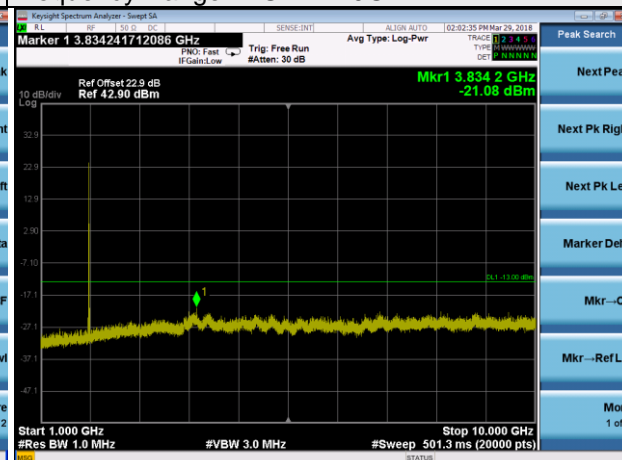

Frequency Range : 10GHz~26.5GHz

LTE Band 2 Channel Band width: 15MHz

Channel 19125

Frequency Range : 9kHz~1GHz

Frequency Range : 1GHz ~10GHz

Frequency Range : 10GHz~26.5GHz

LTE Band 2 Channel Band width: 20MHz

Channel 18700

Frequency Range : 9kHz~1GHz

Frequency Range : 1GHz ~10GHz

Frequency Range : 10GHz~26.5GHz

LTE Band 2 Channel Band width: 20MHz

Channel 18900

Frequency Range : 9kHz~1GHz

Frequency Range : 1GHz ~10GHz

Frequency Range : 10GHz~26.5GHz

LTE Band 2 Channel Band width: 20MHz

Channel 19100

Frequency Range : 9kHz~1GHz

Frequency Range : 1GHz ~10GHz

Frequency Range : 10GHz~26.5GHz

LTE Band 25 Channel Band width: 1.4MHz