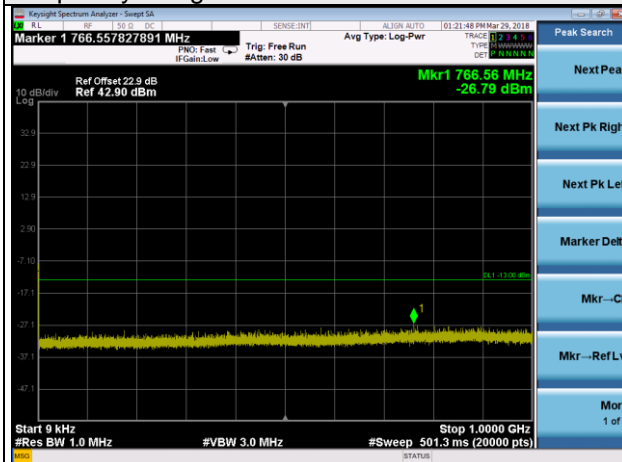

Channel 18615

Frequency Range : 9kHz~1GHz

Frequency Range : 1GHz ~10GHz

Frequency Range : 10GHz~26.5GHz

LTE Band 2 Channel Band width: 3MHz

Channel 18900

Frequency Range : 9kHz~1GHz

Frequency Range : 1GHz ~10GHz

Frequency Range : 10GHz~26.5GHz

LTE Band 2 Channel Band width: 3MHz

Channel 19185

Frequency Range : 9kHz~1GHz

Frequency Range : 1GHz ~10GHz

Frequency Range : 10GHz~26.5GHz

LTE Band 2 Channel Band width: 5MHz