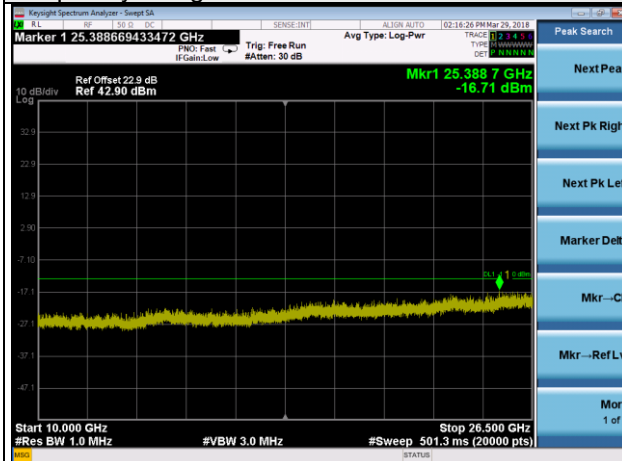

Frequency Range : 1GHz ~10GHz

Frequency Range : 10GHz~26.5GHz

LTE Band 2 Channel Band width: 1.4MHz

Channel 19193

Frequency Range : 9kHz~1GHz

Frequency Range : 1GHz ~10GHz

Frequency Range : 10GHz~26.5GHz

LTE Band 2 Channel Band width: 3MHz

Channel 18615

Frequency Range : 9kHz~1GHz

Frequency Range : 1GHz ~10GHz

Frequency Range : 10GHz~26.5GHz

LTE Band 2 Channel Band width: 3MHz

Channel 18900

Frequency Range : 9kHz~1GHz

Frequency Range : 1GHz ~10GHz