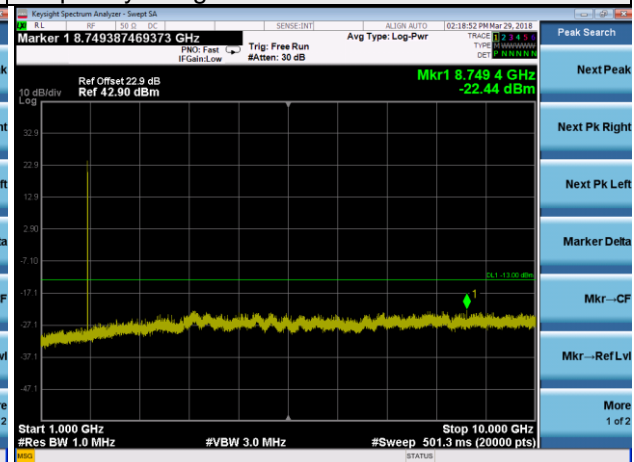

LTE Band 2 Channel Band width: 1.4MHz

Channel 18607

Frequency Range : 9kHz~1GHz

Frequency Range : 1GHz ~10GHz

Frequency Range : 10GHz~26.5GHz

LTE Band 2 Channel Band width: 1.4MHz

Channel 18900

Frequency Range : 9kHz~1GHz

Frequency Range : 1GHz ~10GHz

Frequency Range : 10GHz~26.5GHz

LTE Band 2 Channel Band width: 1.4MHz

Channel 19193

Frequency Range : 9kHz~1GHz

Frequency Range : 1GHz ~10GHz

Frequency Range : 10GHz~26.5GHz

LTE Band 2 Channel Band width: 3MHz