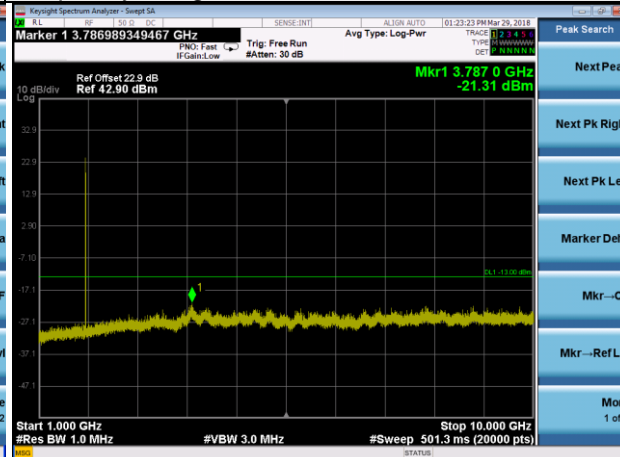

Frequency Range : 1GHz ~10GHz

Frequency Range : 10GHz~26.5GHz

LTE Band 2 Channel Band width: 1.4MHz

Channel 19193

Frequency Range : 9kHz~1GHz

Frequency Range : 1GHz ~10GHz

Frequency Range : 10GHz~26.5GHz

LTE Band 2 Channel Band width: 3MHz

Channel 18615

Frequency Range : 9kHz~1GHz

Frequency Range : 1GHz ~10GHz

Frequency Range : 10GHz~26.5GHz

LTE Band 2 Channel Band width: 3MHz

Channel 18900

Frequency Range : 9kHz~1GHz

Frequency Range : 1GHz ~10GHz