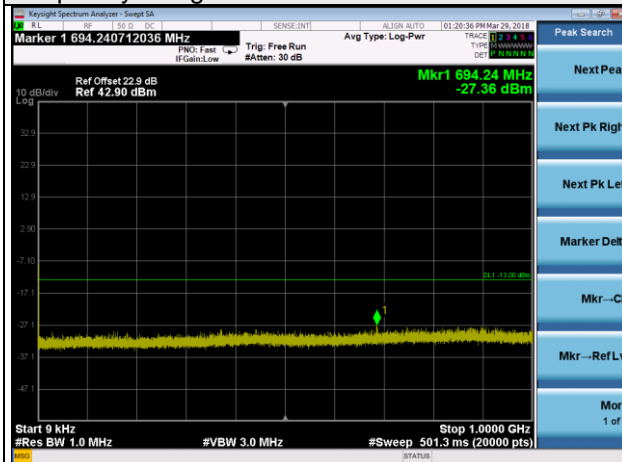

Frequency Range : 10GHz~26.5GHz

LTE Band 2 Channel Band width: 3MHz

Channel 19185

Frequency Range : 9kHz~1GHz

Frequency Range : 1GHz ~10GHz

Frequency Range : 10GHz~26.5GHz

LTE Band 2 Channel Band width: 5MHz

Channel 18625

Frequency Range : 9kHz~1GHz

Frequency Range : 1GHz ~10GHz

Frequency Range : 10GHz~26.5GHz

LTE Band 2 Channel Band width: 5MHz

Channel 18900

Frequency Range : 9kHz~1GHz

Frequency Range : 1GHz ~10GHz