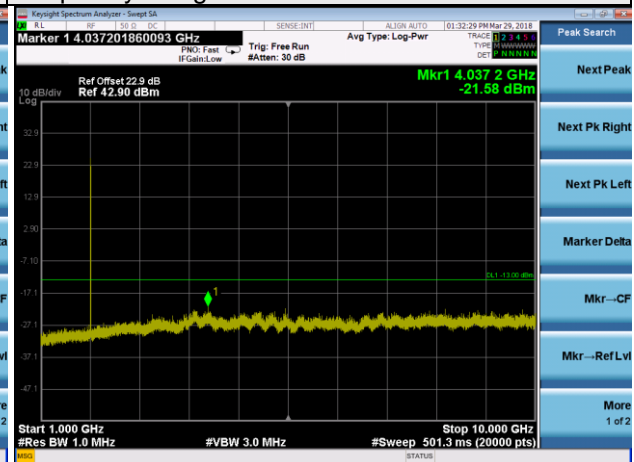

Frequency Range : 10GHz~26.5GHz

LTE Band 2 Channel Band width: 5MHz

Channel 19175

Frequency Range : 9kHz~1GHz

Frequency Range : 1GHz ~10GHz

Frequency Range : 10GHz~26.5GHz

LTE Band 2 Channel Band width: 10MHz

Channel 18650

Frequency Range : 9kHz~1GHz

Frequency Range : 1GHz ~10GHz

Frequency Range : 10GHz~26.5GHz

LTE Band 2 Channel Band width: 10MHz

Channel 18900

Frequency Range : 9kHz~1GHz

Frequency Range : 1GHz ~10GHz