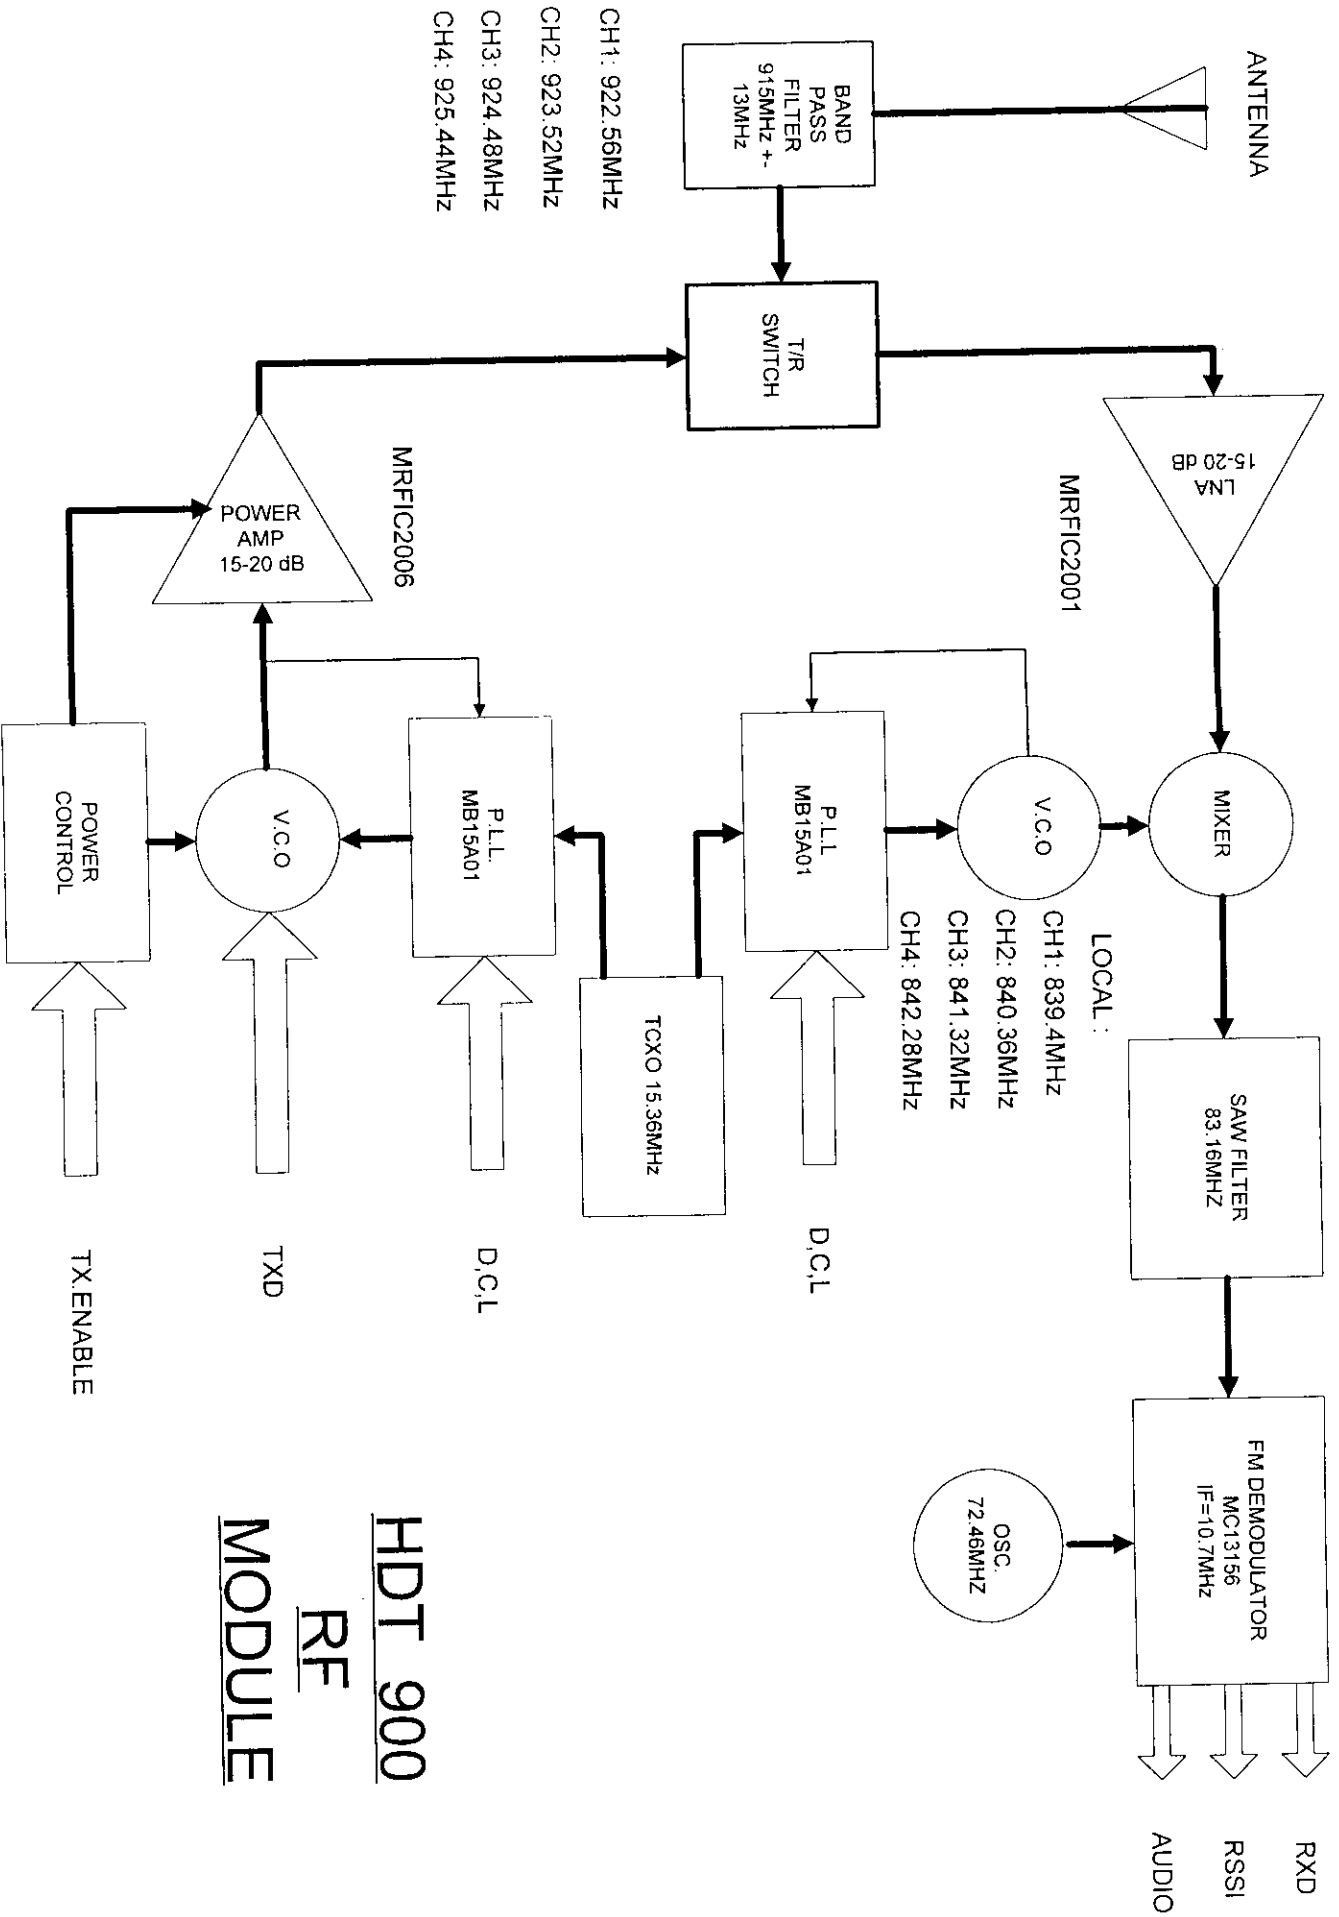

# BLOCK DIAGRAM & CIRCUIT DIAGRAM

NTN COMMUNICATIONS, INC.

FCC ID. No.: M8SNTN900H

Wireless Host Data Terminal

BLOCK DIAGRAM

FCC ID. No.: M8SNTN900H

**HDT 900**  
**RF**  
**MODULE**

Size	Document Number	REV
A	HDI 900 LOGIC BD MAP	
Date:	April 21, 1998	Sheet
		of