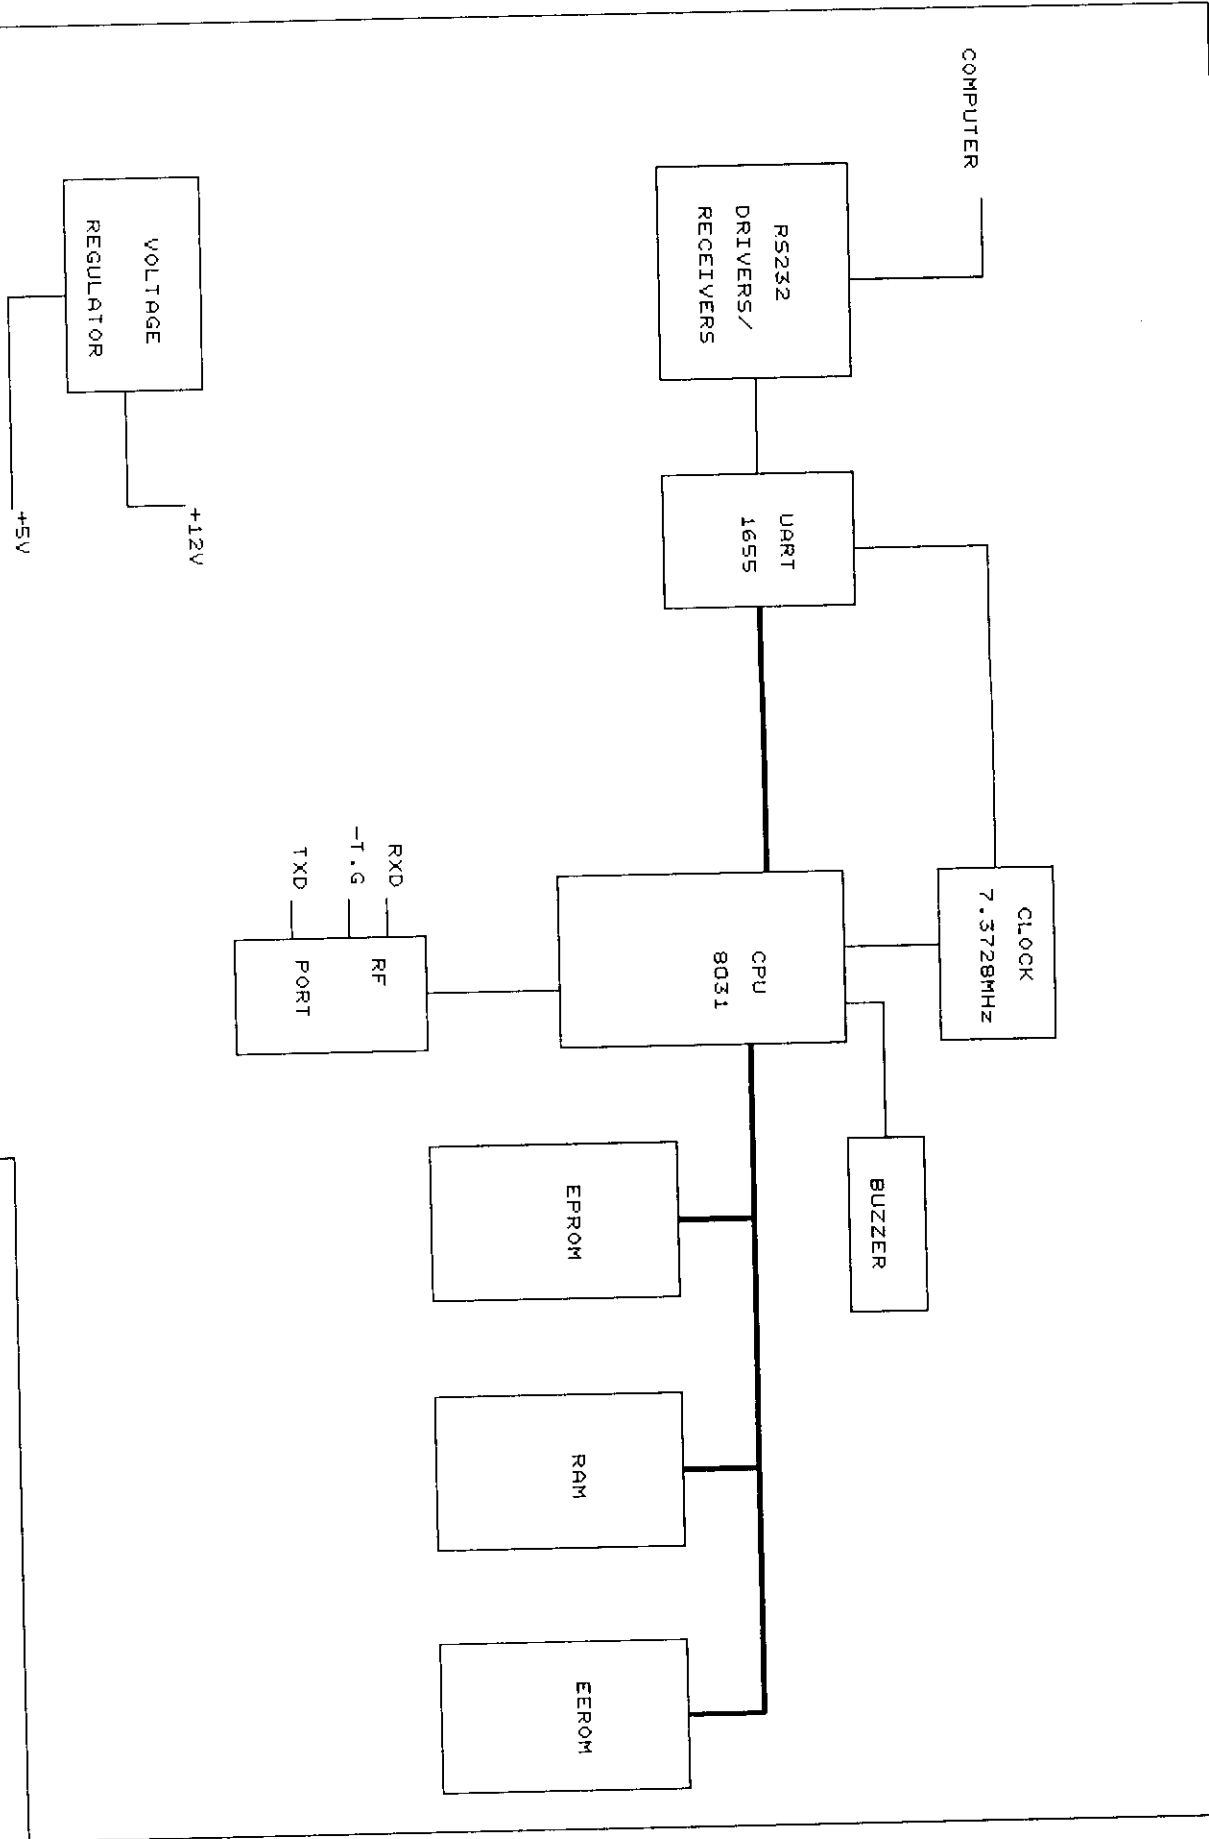

# BLOCK DIAGRAM & CIRCUIT DIAGRAM

NTN COMMUNICATIONS, INC.

FCC ID. No.: M8SNTN900H

Wireless Host Data Terminal

BLOCK DIAGRAM

FCC ID. No.: M8SNTN900H

**HDT 900**  
**RF**  
**MODULE**

Size	Document Number	REV
A	HDI 900 LOGIC BD MAP	
Date:	April 21, 1998	Sheet
		of