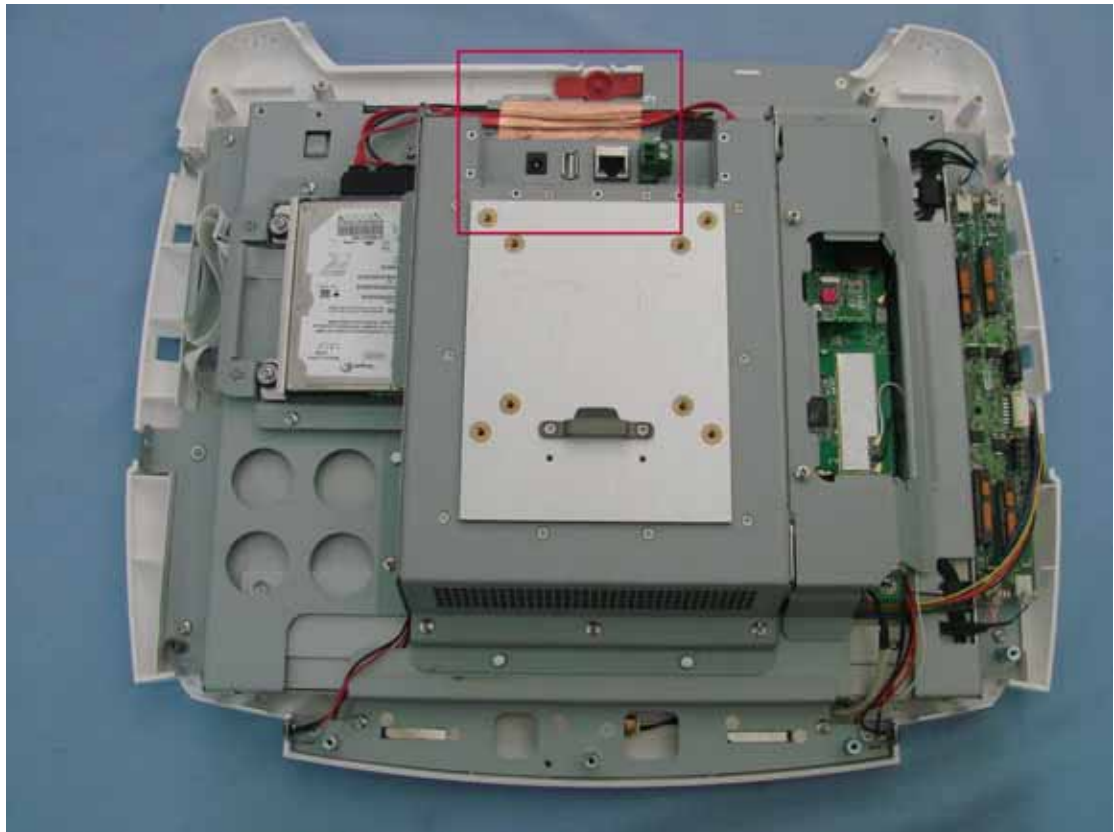

Advantech Co. Ltd.

No.1, Alley 20, Lane 26, Rueiguang Road, Neihu District, Taipei 114,
Taiwan, R.O.C.

Date: September 26, 2008

To whom it may concern

It is acknowledged by Advantech Co. Ltd. that the modification list below will be installed to our Model: PIT-1701-XXXX (X=A-Z or 0-9 or Blank) in order to comply with FCC/ CE Approval requirements. These modifications will be incorporated into each unit sold and mass production under the rules.