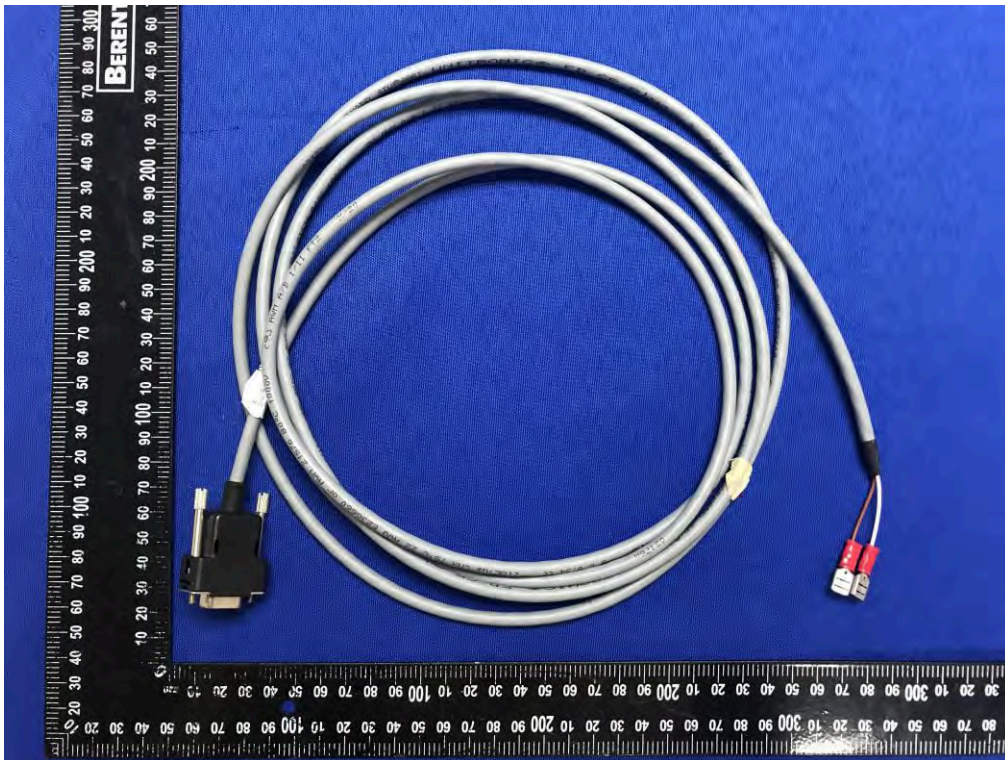

CLOSE-UP (DLT-V7210P)

Accessory-Antenna 1 (BT/WIFI)

Accessory-Antenna 2 (GSM/WCDMA/LTE)

Accessory-Control Line 1

Accessory-Control Line 2

Accessory-DC Power Line