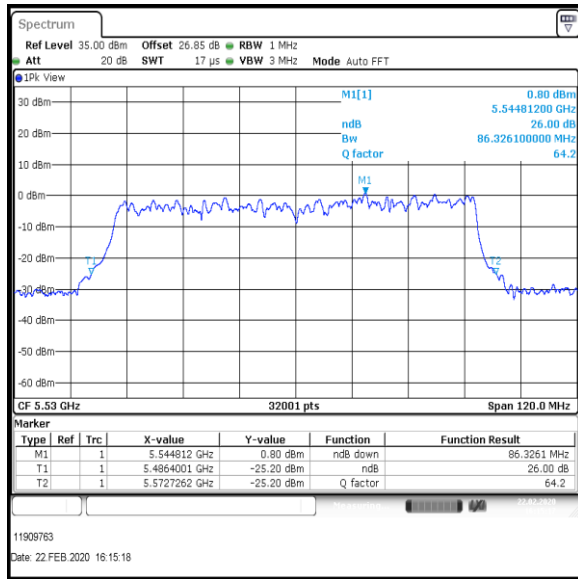

Bottom Channel

Top Channel

Result: **Pass**

**Transmitter 26 dB Emission Bandwidth (continued)**

**Results: 802.11ac / HT80 / MCS2 / MIMO / Port 1+2+3 / Port 1 / PWL 14 / 8 dBi Antenna**

Channel	Frequency (MHz)	26dB Emission Bandwidth (MHz)
Bottom	5530	86.326
Top	5610	85.763

Bottom Channel

Top Channel

Result: **Pass**

**Transmitter 26 dB Emission Bandwidth (continued)**

**Results: 802.11ac / HT80 / MCS2 / MIMO / Port 1+2+3 / Port 2 / PWL 14 / 8 dBi Antenna**

Channel	Frequency (MHz)	26dB Emission Bandwidth (MHz)
Bottom	5530	86.712
Top	5610	88.726