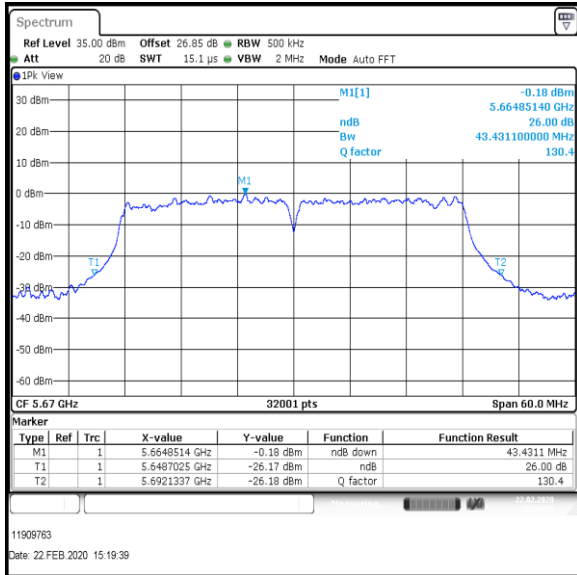

**Results: 802.11n / HT40 / MCS3 / MIMO / Port 1+2+3 / Port 1 / PWL 14 / 8 dBi Antenna**

Channel	Frequency (MHz)	26dB Emission Bandwidth (MHz)
Bottom	5510	43.791
Middle	5590	43.024
Top	5670	43.431

**Bottom Channel**

**Middle Channel**

**Top Channel**

**Result: Pass**

**Transmitter 26 dB Emission Bandwidth (continued)**

**Results: 802.11n / HT40 / MCS3 / MIMO / Port 1+2+3 / Port 2 / PWL 14 / 8 dBi Antenna**

Channel	Frequency (MHz)	26dB Emission Bandwidth (MHz)
Bottom	5510	43.781
Middle	5590	43.703
Top	5670	39.571