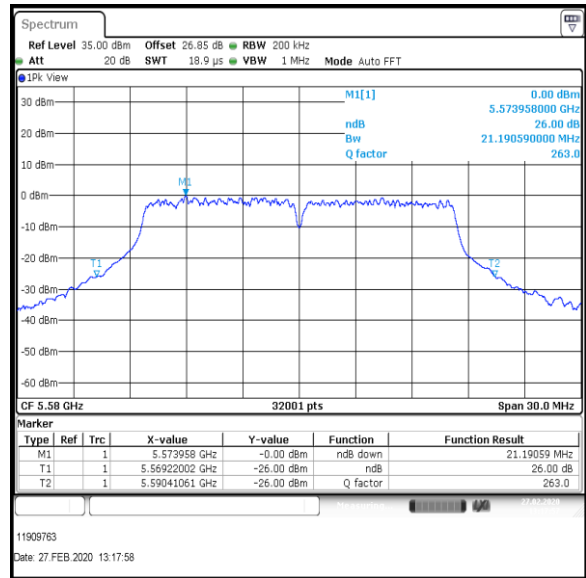

Bottom Channel

Result: **Pass**

**Transmitter 26 dB Emission Bandwidth (continued)**

**Results: 802.11a / 20 MHz / 54Mbit / MIMO / Port 1+2+3+4 / Port 1 / PWL 16 / 8 dBi Antenna**

Channel	Frequency (MHz)	26dB Emission Bandwidth (MHz)
Bottom+1	5520	21.615
Middle	5580	21.191
Top	5700	20.699

**Bottom+1 Channel**

**Middle Channel**

**Top Channel**

**Result: Pass**

**Transmitter 26 dB Emission Bandwidth (continued)**

**Results: 802.11a / 20 MHz / 54Mbit / MIMO / Port 1+2+3+4 / Port 2 / PWL 16 / 8 dBi Antenna**