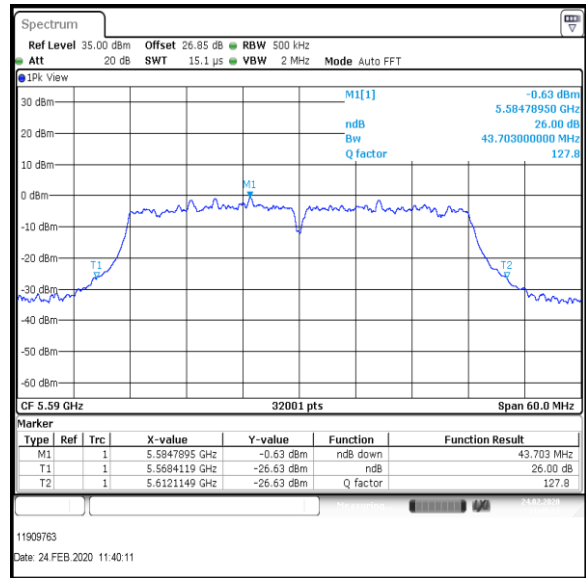

**Middle Channel**

**Top Channel**

**Result: Pass**

**Transmitter 26 dB Emission Bandwidth (continued)**

**Results: 802.11n / HT40 / MCS3 / MIMO / Port 1+2+3 / Port 2 / PWL 14 / 8 dBi Antenna**

Channel	Frequency (MHz)	26dB Emission Bandwidth (MHz)
Bottom	5510	43.781
Middle	5590	43.703
Top	5670	39.571

**Bottom Channel**

**Middle Channel**

**Top Channel**

**Result: Pass**

**Transmitter 26 dB Emission Bandwidth (continued)**

**Results: 802.11n / HT40 / MCS3 / MIMO / Port 1+2+3 / Port 3 / PWL 14 / 8 dBi Antenna**