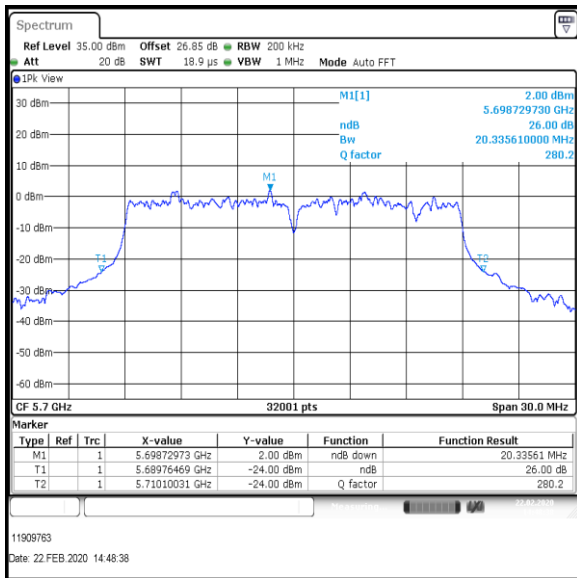

**Transmitter 26 dB Emission Bandwidth (continued)**

**Results: 802.11ac / HT20 / MCS7 / MIMO / Port 1+2+3 / Port 2 / PWL 17 / 8 dBi Antenna**

Channel	Frequency (MHz)	26dB Emission Bandwidth (MHz)
Bottom+1	5520	20.574
Middle	5580	20.296
Top	5700	20.336

**Bottom+1 Channel**

**Middle Channel**

**Top Channel**

**Result: Pass**

**Transmitter 26 dB Emission Bandwidth (continued)**

**Results: 802.11ac / HT20 / MCS7 / MIMO / Port 1+2+3 / Port 3 / PWL 17 / 8 dBi Antenna**