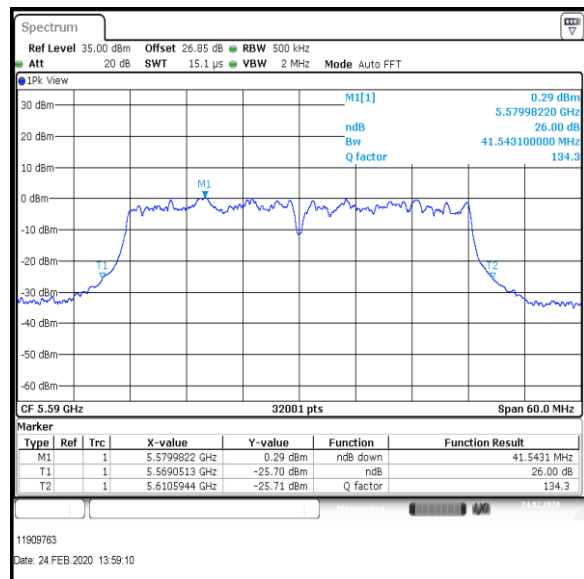

**Bottom Channel**

**Middle Channel**

**Top Channel**

**Result: Pass**

**Transmitter 26 dB Emission Bandwidth (continued)**

**Results: 802.11ac / HT40 / MCS3 / MIMO / Port 1+2+3 / Port 3 / PWL 14 / 8 dBi Antenna**

Channel	Frequency (MHz)	26dB Emission Bandwidth (MHz)
Bottom	5510	42.814
Middle	5590	42.293
Top	5670	41.976

**Bottom Channel**

**Middle Channel**

**Top Channel**

**Result: Pass**

**Transmitter 26 dB Emission Bandwidth (continued)**

**Results: 802.11ac / HT40 / MCS5 / MIMO / Port 1+2+3 / Port 1 / PWL 14 / 8 dBi Antenna**

Channel	Frequency (MHz)	26dB Emission Bandwidth (MHz)
Bottom	5510	42.266
Middle	5590	41.543
Top	5670	43.084

**Bottom Channel**