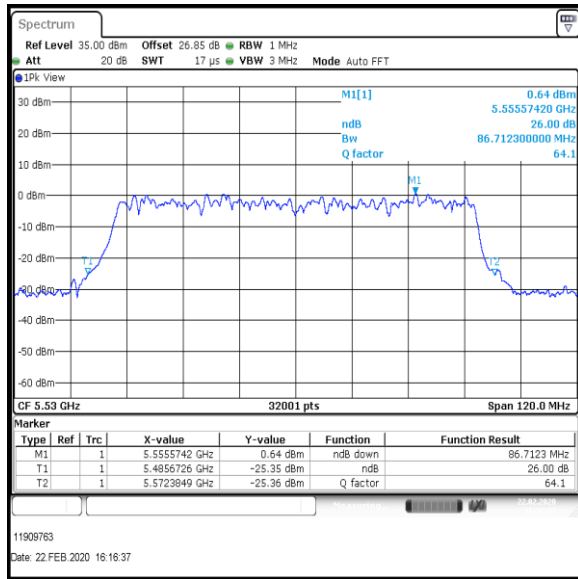

Bottom Channel

Top Channel

Result: **Pass**

**Transmitter 26 dB Emission Bandwidth (continued)**

**Results: 802.11ac / HT80 / MCS2 / MIMO / Port 1+2+3 / Port 2 / PWL 14 / 8 dBi Antenna**

Channel	Frequency (MHz)	26dB Emission Bandwidth (MHz)
Bottom	5530	86.712
Top	5610	88.726

Bottom Channel

Top Channel

Result: **Pass**

**Transmitter 26 dB Emission Bandwidth (continued)**

**Results: 802.11ac / HT80 / MCS2 / MIMO / Port 1+2+3 / Port 3 / PWL 14 / 8 dBi Antenna**

Channel	Frequency (MHz)	26dB Emission Bandwidth (MHz)
Bottom	5530	83.266
Top	5610	83.866