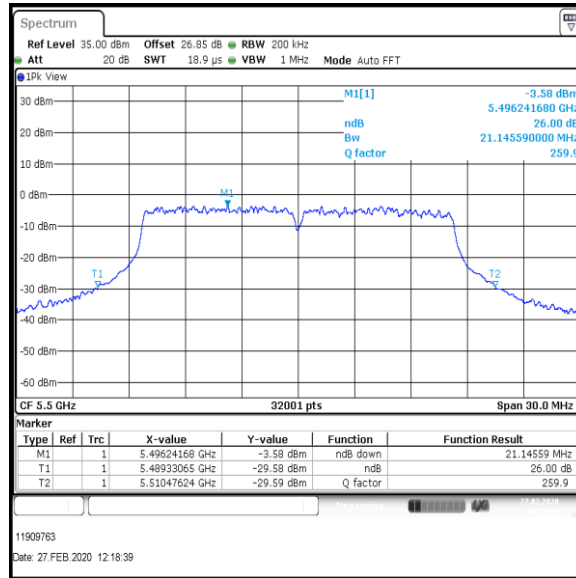

Transmitter 26 dB Emission Bandwidth (continued)

Results: 802.11a / 20 MHz / 54Mbit / MIMO / Port 1+2+3+4 / Port 3 / PWL 15 / 8 dBi Antenna

Channel	Frequency (MHz)	26dB Emission Bandwidth (MHz)
Bottom	5500	21.146

Bottom Channel

Result: Pass