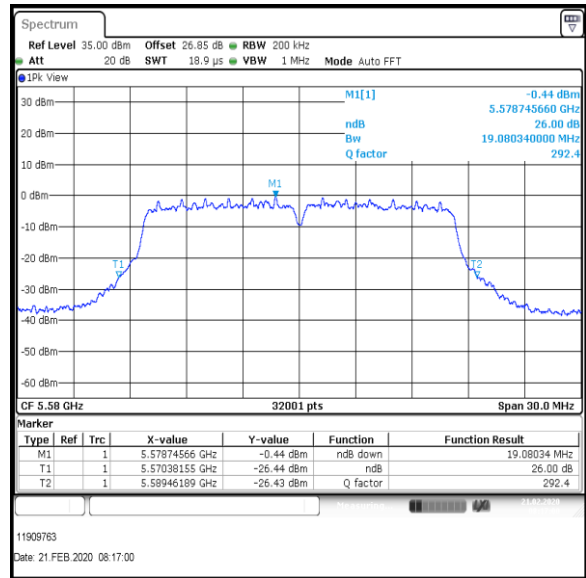

Middle Channel