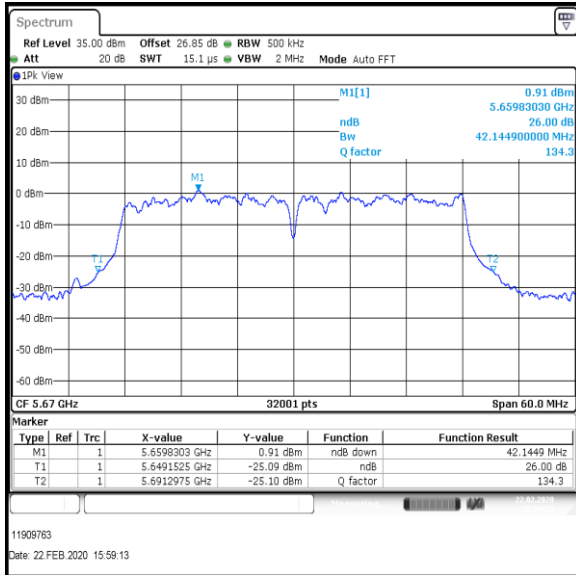

**Results: 802.11ac / HT40 / MCS3 / MIMO / Port 1+2+3 / Port 1 / PWL 14 / 8 dBi Antenna**

Channel	Frequency (MHz)	26dB Emission Bandwidth (MHz)
Bottom	5510	42.244
Middle	5590	43.097
Top	5670	42.144

**Bottom Channel**

**Middle Channel**

**Top Channel**

**Result: Pass**

**Transmitter 26 dB Emission Bandwidth (continued)**

**Results: 802.11ac / HT40 / MCS3 / MIMO / Port 1+2+3 / Port 2 / PWL 14 / 8 dBi Antenna**

Channel	Frequency (MHz)	26dB Emission Bandwidth (MHz)
Bottom	5510	42.913
Middle	5590	41.374
Top	5670	43.213