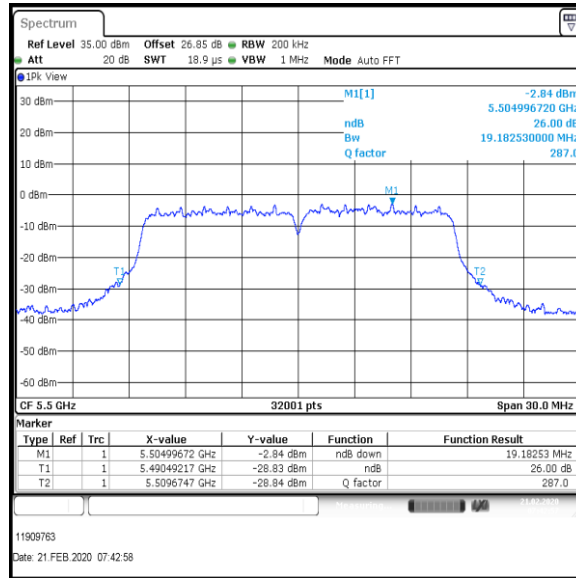

**Bottom Channel**

**Result: Pass**

**Transmitter 26 dB Emission Bandwidth (continued)**

**Results: 802.11a / 20 MHz / 12Mbit / MIMO / Port 1+2+3+4 / Port 3 / PWL 15 / 8 dBi Antenna**

Channel	Frequency (MHz)	26dB Emission Bandwidth (MHz)
Bottom	5500	19.451

Bottom Channel

Result: **Pass**

**Transmitter 26 dB Emission Bandwidth (continued)**

**Results: 802.11a / 20 MHz / 12Mbit / MIMO / Port 1+2+3+4 / Port 4 / PWL 15 / 8 dBi Antenna**

Channel	Frequency (MHz)	26dB Emission Bandwidth (MHz)
Bottom	5500	19.182