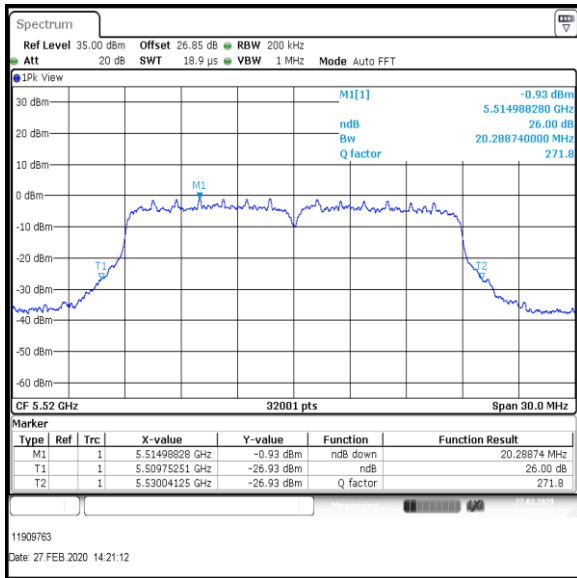

Transmitter 26 dB Emission Bandwidth (continued)

Results: 802.11n / HT20 / MCS1 / MIMO / Port 1+2+3+4 / Port 3 / PWL 16 / 8 dBi Antenna

Channel	Frequency (MHz)	26dB Emission Bandwidth (MHz)
Bottom+1	5520	20.289
Middle	5580	19.955
Top	5700	19.977

Bottom+1 Channel