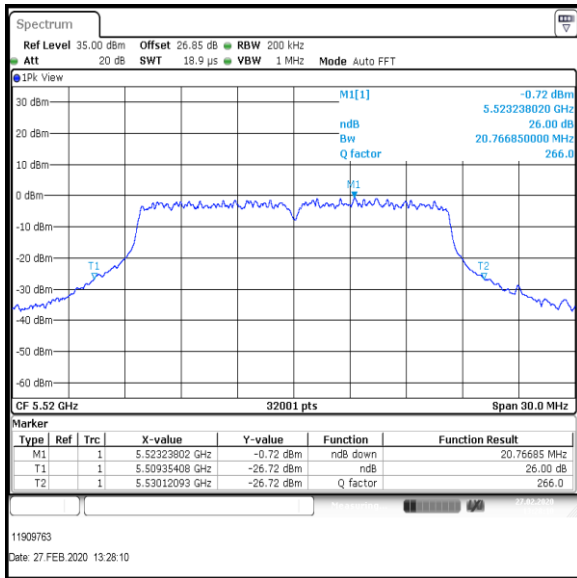

Transmitter 26 dB Emission Bandwidth (continued)

Results: 802.11a / 20 MHz / 54Mbit / MIMO / Port 1+2+3+4 / Port 2 / PWL 16 / 8 dBi Antenna

Channel	Frequency (MHz)	26dB Emission Bandwidth (MHz)
Bottom+1	5520	20.767
Middle	5580	21.165
Top	5700	20.791

Bottom+1 Channel