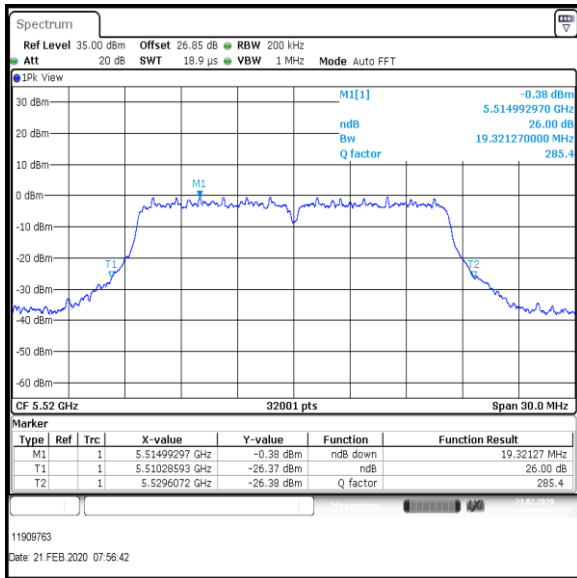

Bottom Channel

Result: **Pass**

**Transmitter 26 dB Emission Bandwidth (continued)**

**Results: 802.11a / 20 MHz / 12Mbit / MIMO / Port 1+2+3+4 / Port 1 / PWL 16 / 8 dBi Antenna**

Channel	Frequency (MHz)	26dB Emission Bandwidth (MHz)
Bottom+1	5520	19.321
Middle	5580	19.370
Top	5700	19.517

**Bottom+1 Channel**

**Middle Channel**

**Top Channel**

**Result: Pass**

**Transmitter 26 dB Emission Bandwidth (continued)**

**Results: 802.11a / 20 MHz / 12Mbit / MIMO / Port 1+2+3+4 / Port 2 / PWL 16 / 8 dBi Antenna**