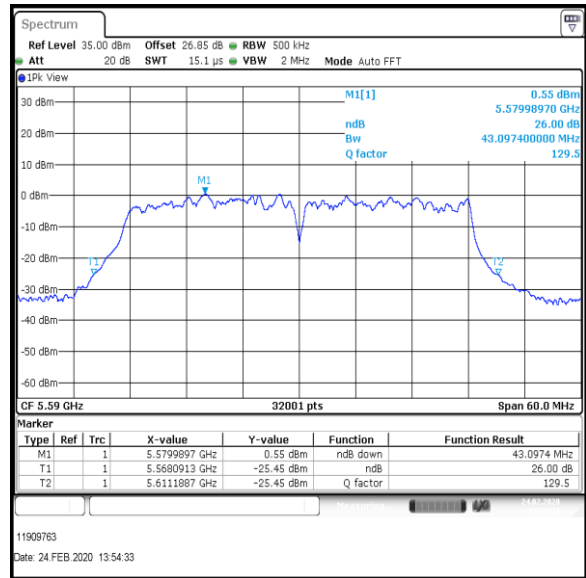

Middle Channel