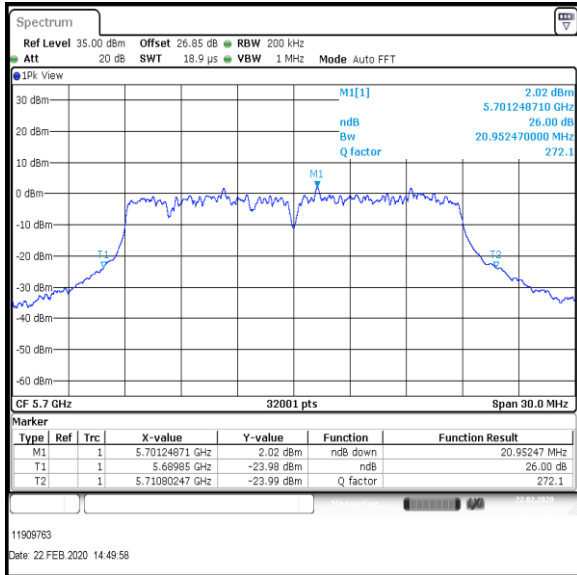

Top Channel

Result: Pass