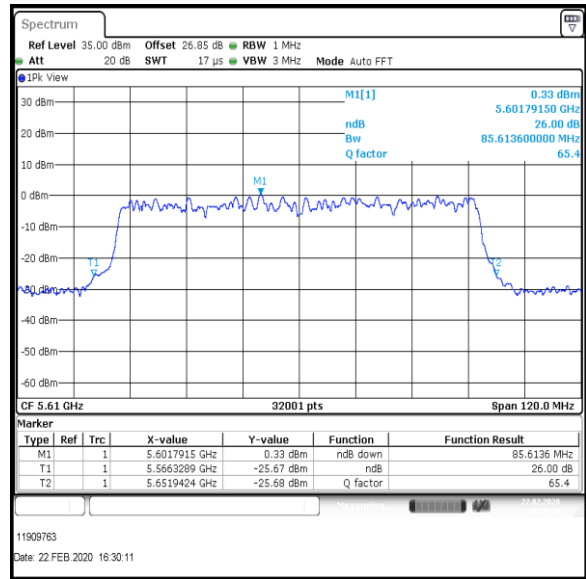

Bottom Channel

Top Channel

Result: **Pass**

**Transmitter 26 dB Emission Bandwidth (continued)**

**Results: 802.11ac / HT80 / MCS1 / MIMO / Port 1+2+3 / Port 3 / PWL 14 / 8 dBi Antenna**

Channel	Frequency (MHz)	26dB Emission Bandwidth (MHz)
Bottom	5530	81.736
Top	5610	85.613

Bottom Channel

Top Channel

Result: **Pass**

**Transmitter 26 dB Emission Bandwidth (continued)**

**Results: 802.11ac / HT80 / MCS2 / MIMO / Port 1+2+3 / Port 1 / PWL 14 / 8 dBi Antenna**

Channel	Frequency (MHz)	26dB Emission Bandwidth (MHz)
Bottom	5530	86.326
Top	5610	85.763