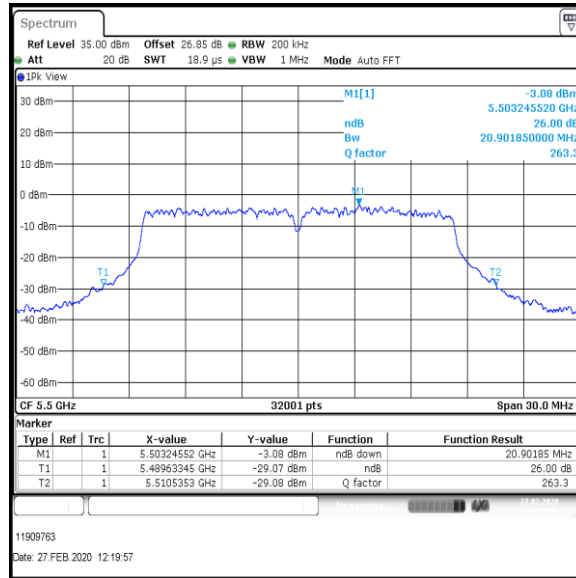

Transmitter 26 dB Emission Bandwidth (continued)

Results: 802.11a / 20 MHz / 54Mbit / MIMO / Port 1+2+3+4 / Port 4 / PWL 15 / 8 dBi Antenna

Channel	Frequency (MHz)	26dB Emission Bandwidth (MHz)
Bottom	5500	20.902

Bottom Channel

Result: **Pass**