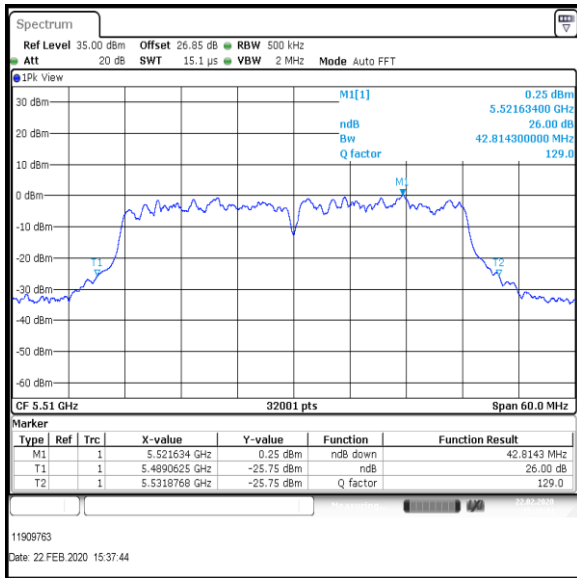

Transmitter 26 dB Emission Bandwidth (continued)

Results: 802.11ac / HT40 / MCS3 / MIMO / Port 1+2+3 / Port 3 / PWL 14 / 8 dBi Antenna

Channel	Frequency (MHz)	26dB Emission Bandwidth (MHz)
Bottom	5510	42.814
Middle	5590	42.293
Top	5670	41.976

Bottom Channel