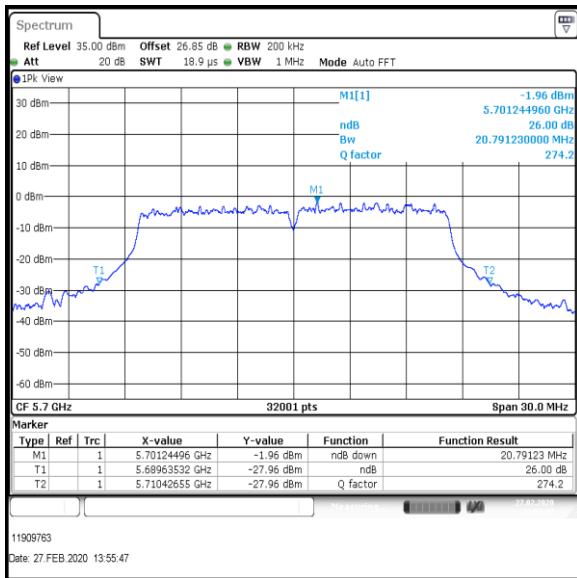

Top Channel

Result: Pass