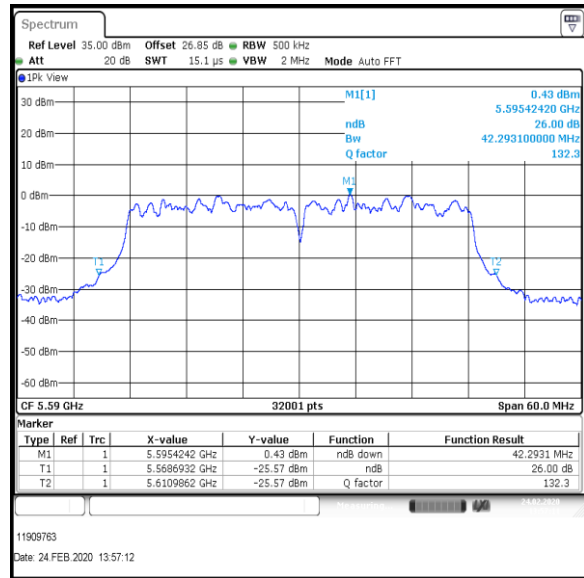

Middle Channel