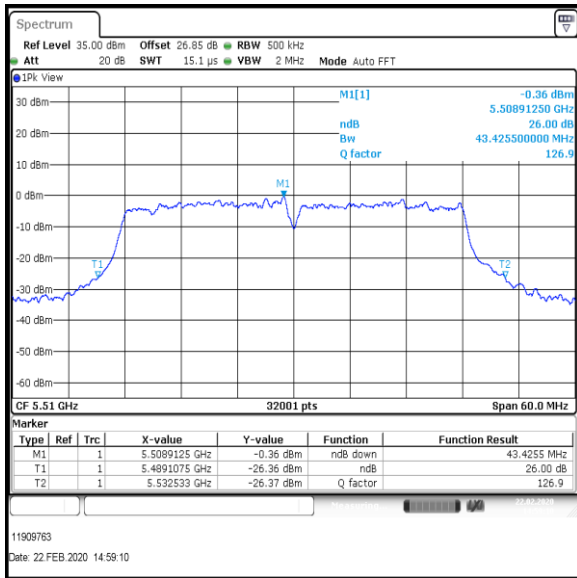

Transmitter 26 dB Emission Bandwidth (continued)

Results: 802.11n / HT40 / MCS5 / MIMO / Port 1+2+3 / Port 1 / PWL 14 / 8 dBi Antenna

Channel	Frequency (MHz)	26dB Emission Bandwidth (MHz)
Bottom	5510	43.425
Middle	5590	43.168
Top	5670	43.433

Bottom Channel