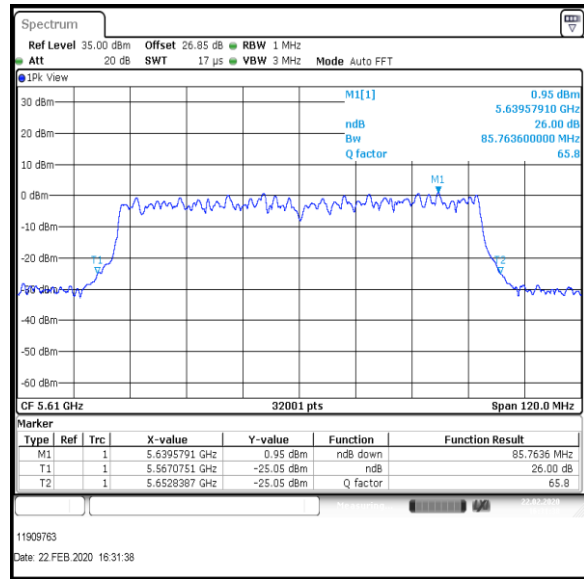

Bottom Channel

Top Channel

Result: **Pass**

**Transmitter 26 dB Emission Bandwidth (continued)**

**Results: 802.11ac / HT80 / MCS2 / MIMO / Port 1+2+3 / Port 1 / PWL 14 / 8 dBi Antenna**

Channel	Frequency (MHz)	26dB Emission Bandwidth (MHz)
Bottom	5530	86.326
Top	5610	85.763

Bottom Channel

Top Channel

Result: **Pass**

**Transmitter 26 dB Emission Bandwidth (continued)**

**Results: 802.11ac / HT80 / MCS2 / MIMO / Port 1+2+3 / Port 2 / PWL 14 / 8 dBi Antenna**

Channel	Frequency (MHz)	26dB Emission Bandwidth (MHz)
Bottom	5530	86.712
Top	5610	88.726