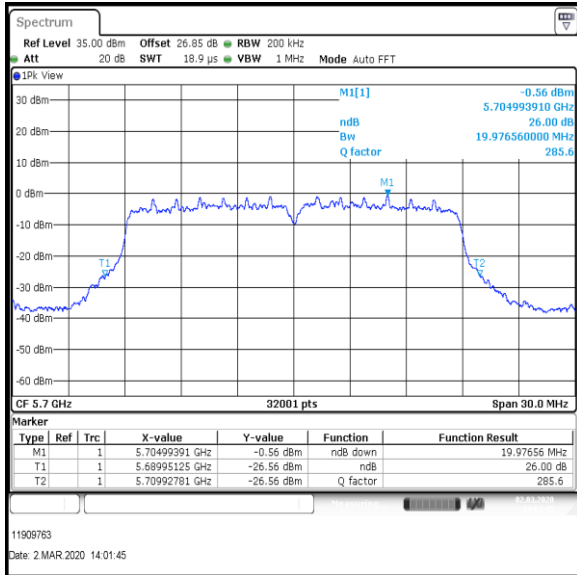

Top Channel

Result: Pass