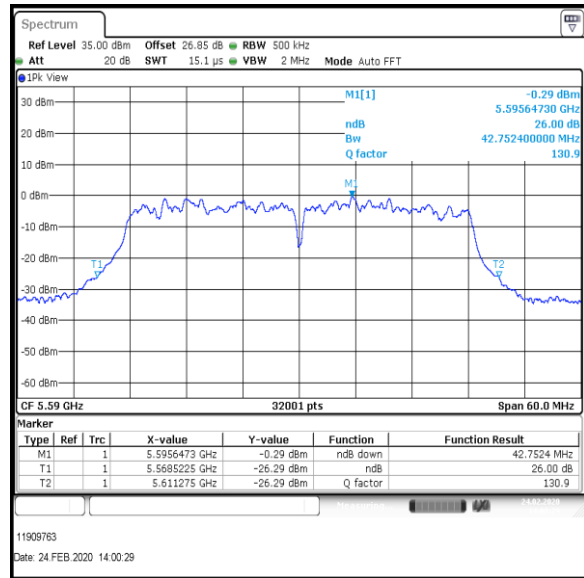

**Middle Channel**

**Top Channel**

**Result: Pass**

**Transmitter 26 dB Emission Bandwidth (continued)**

**Results: 802.11ac / HT40 / MCS5 / MIMO / Port 1+2+3 / Port 2 / PWL 14 / 8 dBi Antenna**

Channel	Frequency (MHz)	26dB Emission Bandwidth (MHz)
Bottom	5510	42.902
Middle	5590	42.752
Top	5670	42.797

**Bottom Channel**

**Middle Channel**

**Top Channel**

**Result: Pass**

**Transmitter 26 dB Emission Bandwidth (continued)**

**Results: 802.11ac / HT40 / MCS5 / MIMO / Port 1+2+3 / Port 3 / PWL 14 / 8 dBi Antenna**