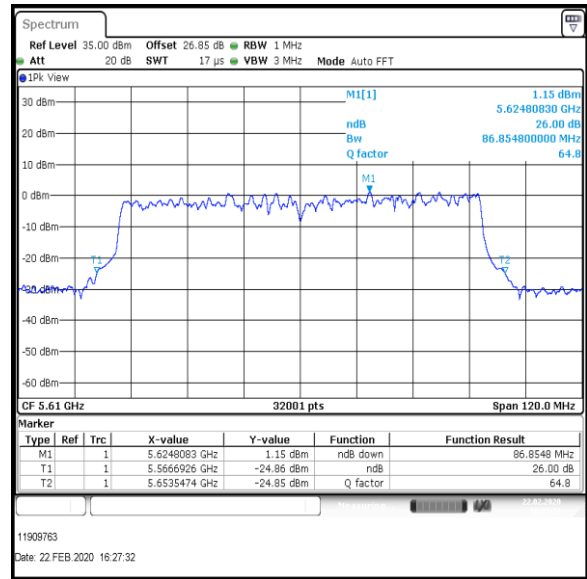

**Bottom Channel**

**Middle Channel**

**Top Channel**

**Result: Pass**

**Transmitter 26 dB Emission Bandwidth (continued)**

**Results: 802.11ac / HT40 / MCS5 / MIMO / Port 1+2+3 / Port 3 / PWL 14 / 8 dBi Antenna**

Channel	Frequency (MHz)	26dB Emission Bandwidth (MHz)
Bottom	5510	41.773
Middle	5590	41.648
Top	5670	43.209

**Bottom Channel**

**Middle Channel**

**Top Channel**

**Result: Pass**

**Transmitter 26 dB Emission Bandwidth (continued)**

**Results: 802.11ac / HT80 / MCS1 / MIMO / Port 1+2+3 / Port 1 / PWL 14 / 8 dBi Antenna**

Channel	Frequency (MHz)	26dB Emission Bandwidth (MHz)
Bottom	5530	86.071
Top	5610	86.854

Bottom Channel

Top Channel