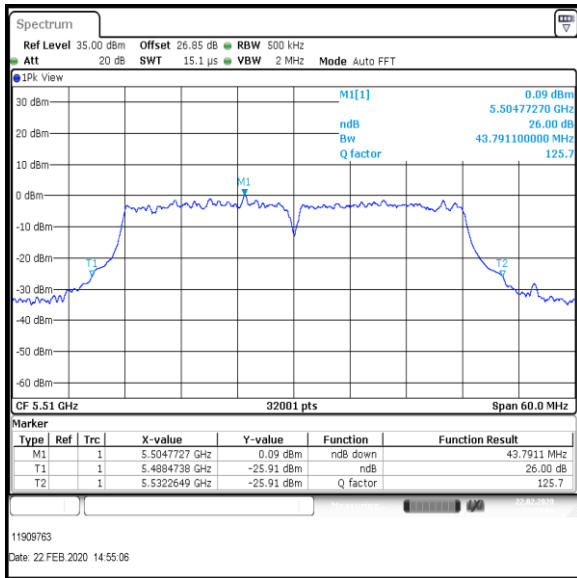

Transmitter 26 dB Emission Bandwidth (continued)

Results: 802.11n / HT40 / MCS3 / MIMO / Port 1+2+3 / Port 1 / PWL 14 / 8 dBi Antenna

Channel	Frequency (MHz)	26dB Emission Bandwidth (MHz)
Bottom	5510	43.791
Middle	5590	43.024
Top	5670	43.431

Bottom Channel