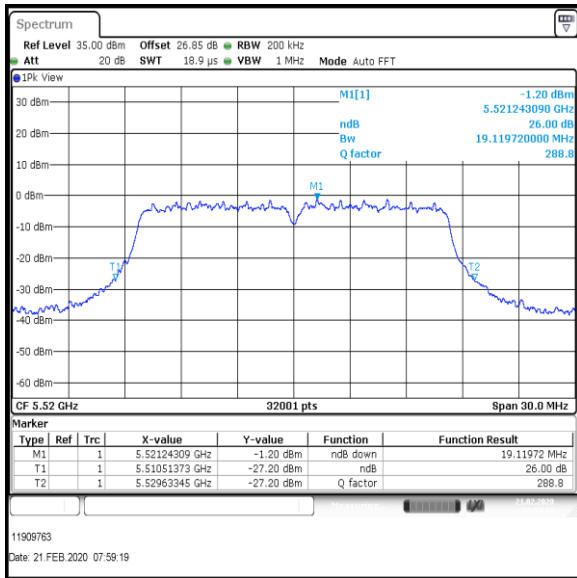

Transmitter 26 dB Emission Bandwidth (continued)

Results: 802.11a / 20 MHz / 12Mbit / MIMO / Port 1+2+3+4 / Port 3 / PWL 16 / 8 dBi Antenna

Channel	Frequency (MHz)	26dB Emission Bandwidth (MHz)
Bottom+1	5520	19.119
Middle	5580	19.164
Top	5700	19.261

Bottom+1 Channel