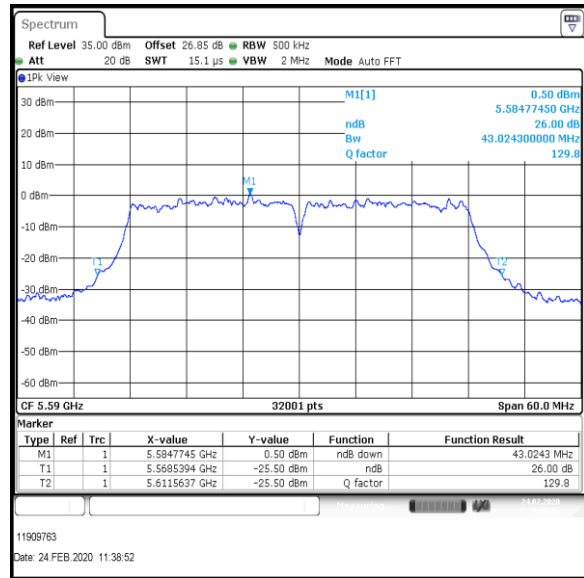

Middle Channel