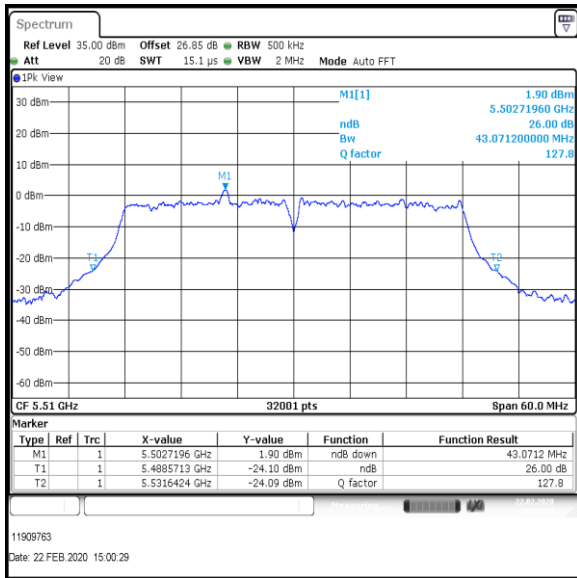

**Middle Channel**

**Top Channel**

**Result: Pass**

**Transmitter 26 dB Emission Bandwidth (continued)**

**Results: 802.11n / HT40 / MCS5 / MIMO / Port 1+2+3 / Port 2 / PWL 14 / 8 dBi Antenna**

Channel	Frequency (MHz)	26dB Emission Bandwidth (MHz)
Bottom	5510	43.071
Middle	5590	44.314
Top	5670	43.748

**Bottom Channel**

**Middle Channel**

**Top Channel**

**Result: Pass**

**Transmitter 26 dB Emission Bandwidth (continued)**

**Results: 802.11n / HT40 / MCS5 / MIMO / Port 1+2+3 / Port 3 / PWL 14 / 8 dBi Antenna**