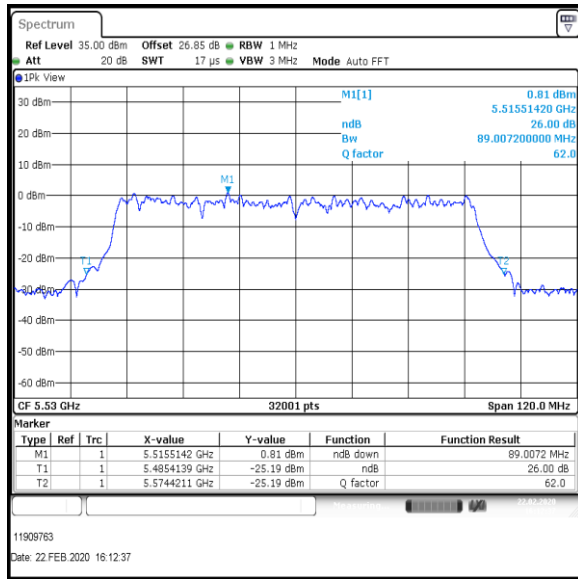

**Results: 802.11ac / HT80 / MCS1 / MIMO / Port 1+2+3 / Port 1 / PWL 14 / 8 dBi Antenna**

Channel	Frequency (MHz)	26dB Emission Bandwidth (MHz)
Bottom	5530	86.071
Top	5610	86.854

Bottom Channel

Top Channel

Result: **Pass**

**Transmitter 26 dB Emission Bandwidth (continued)**

**Results: 802.11ac / HT80 / MCS1 / MIMO / Port 1+2+3 / Port 2 / PWL 14 / 8 dBi Antenna**

Channel	Frequency (MHz)	26dB Emission Bandwidth (MHz)
Bottom	5530	89.007
Top	5610	87.027