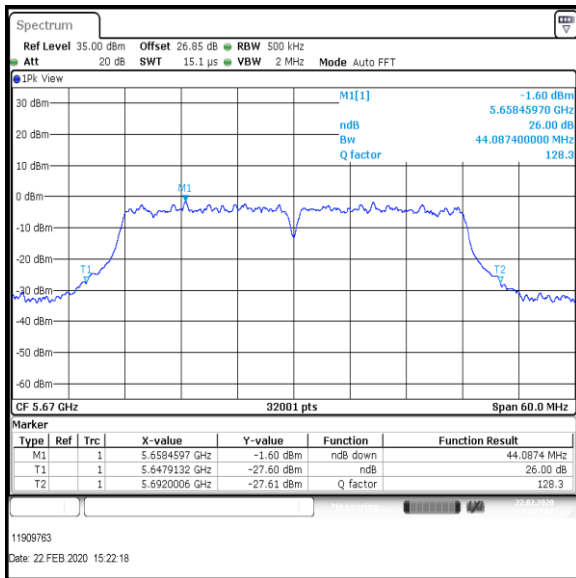

Top Channel

Result: Pass