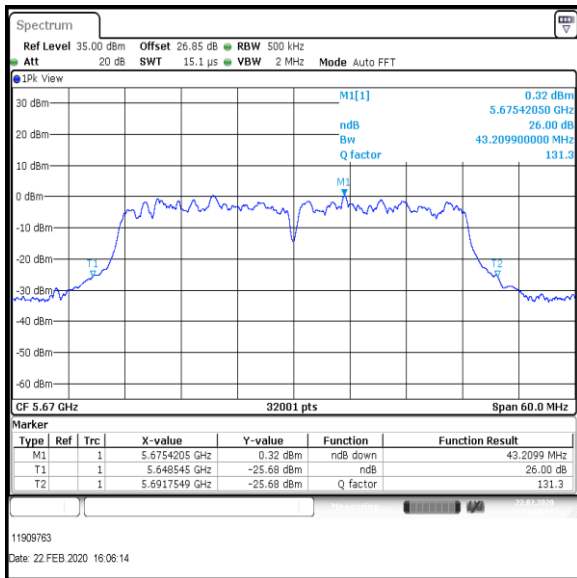

Top Channel

Result: Pass