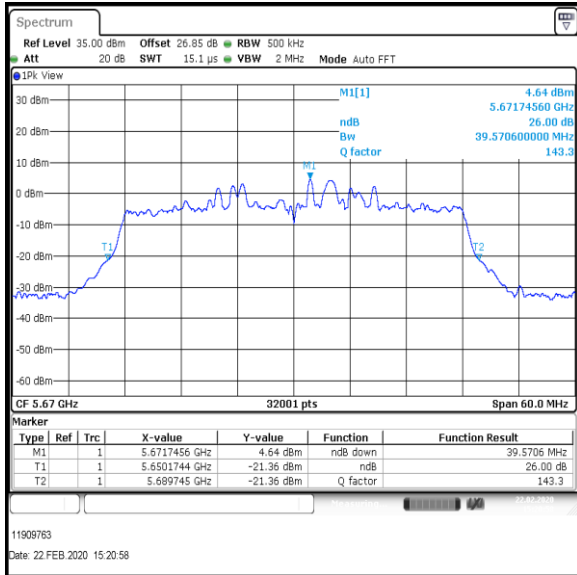

**Middle Channel**

**Top Channel**

**Result: Pass**

**Transmitter 26 dB Emission Bandwidth (continued)**

**Results: 802.11n / HT40 / MCS3 / MIMO / Port 1+2+3 / Port 2 / PWL 14 / 8 dBi Antenna**

Channel	Frequency (MHz)	26dB Emission Bandwidth (MHz)
Bottom	5510	43.781
Middle	5590	43.703
Top	5670	39.571

**Bottom Channel**

**Middle Channel**

**Top Channel**

**Result: Pass**

**Transmitter 26 dB Emission Bandwidth (continued)**

**Results: 802.11n / HT40 / MCS3 / MIMO / Port 1+2+3 / Port 3 / PWL 14 / 8 dBi Antenna**