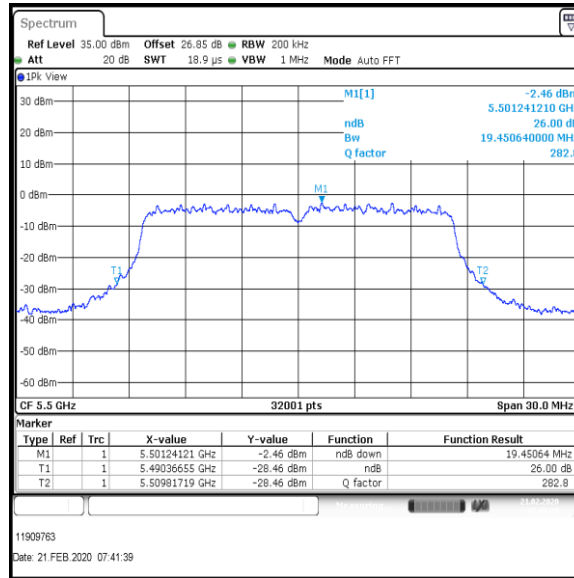

Transmitter 26 dB Emission Bandwidth (continued)

Results: 802.11a / 20 MHz / 12Mbit / MIMO / Port 1+2+3+4 / Port 3 / PWL 15 / 8 dBi Antenna

Channel	Frequency (MHz)	26dB Emission Bandwidth (MHz)
Bottom	5500	19.451

Bottom Channel

Result: **Pass**