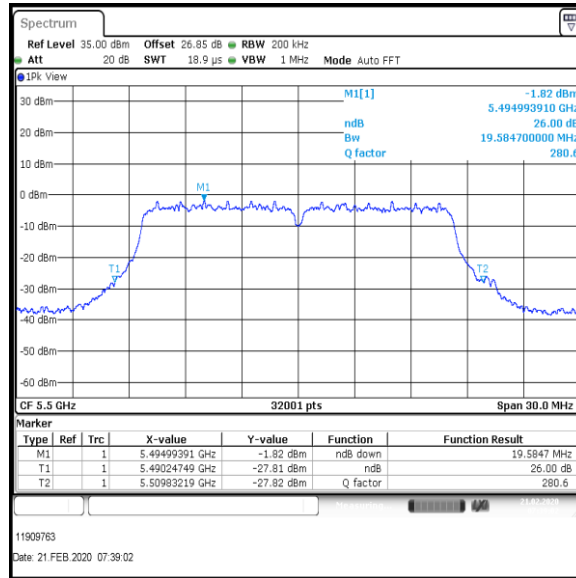

Bottom Channel

Top Channel

Result: **Pass**

**Transmitter 26 dB Emission Bandwidth (continued)**

**Results: 802.11a / 20 MHz / 12Mbit / MIMO / Port 1+2+3+4 / Port 1 / PWL 15 / 8 dBi Antenna**

Channel	Frequency (MHz)	26dB Emission Bandwidth (MHz)
Bottom	5500	19.584

Bottom Channel

Result: **Pass**

**Transmitter 26 dB Emission Bandwidth (continued)**

**Results: 802.11a / 20 MHz / 12Mbit / MIMO / Port 1+2+3+4 / Port 2 / PWL 15 / 8 dBi Antenna**

Channel	Frequency (MHz)	26dB Emission Bandwidth (MHz)
Bottom	5500	19.096