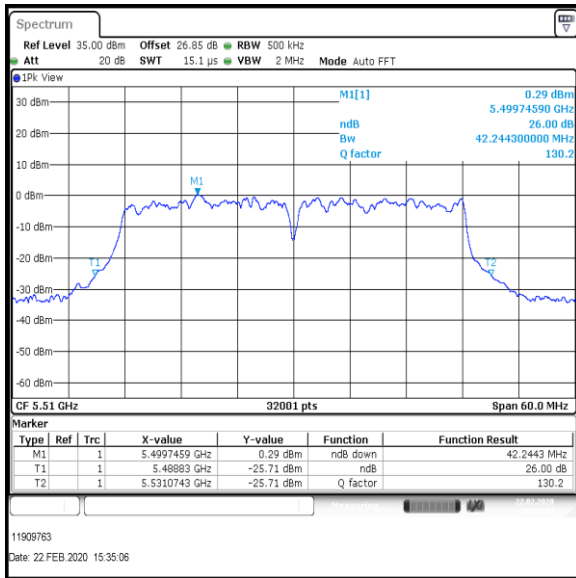

Transmitter 26 dB Emission Bandwidth (continued)

Results: 802.11ac / HT40 / MCS3 / MIMO / Port 1+2+3 / Port 1 / PWL 14 / 8 dBi Antenna

Channel	Frequency (MHz)	26dB Emission Bandwidth (MHz)
Bottom	5510	42.244
Middle	5590	43.097
Top	5670	42.144

Bottom Channel