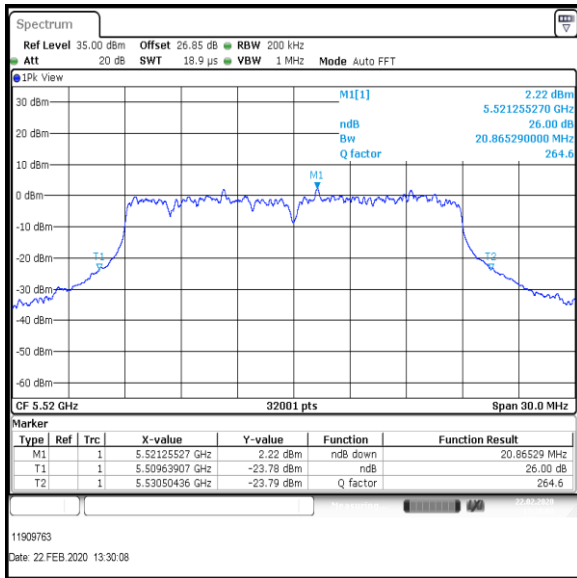

Transmitter 26 dB Emission Bandwidth (continued)

Results: 802.11ac / HT20 / MCS7 / MIMO / Port 1+2+3 / Port 3 / PWL 17 / 8 dBi Antenna

Channel	Frequency (MHz)	26dB Emission Bandwidth (MHz)
Bottom+1	5520	20.865
Middle	5580	21.249
Top	5700	20.952

Bottom+1 Channel