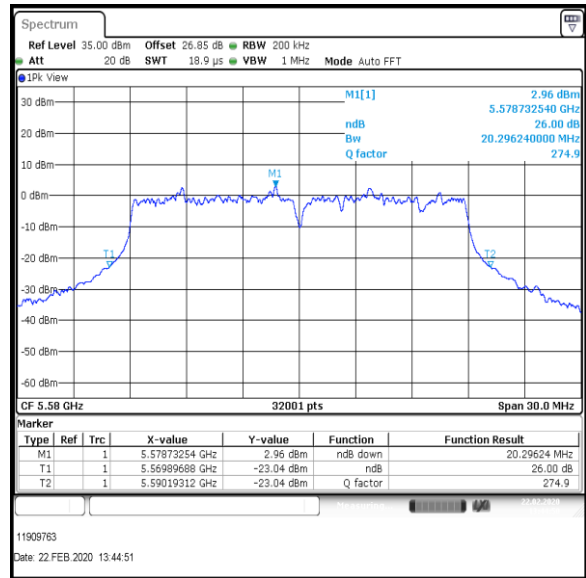

**Transmitter 26 dB Emission Bandwidth (continued)**

**Results: 802.11ac / HT20 / MCS7 / MIMO / Port 1+2+3 / Port 2 / PWL 17 / 8 dBi Antenna**

Channel	Frequency (MHz)	26dB Emission Bandwidth (MHz)
Bottom+1	5520	20.574
Middle	5580	20.296
Top	5700	20.336

**Bottom+1 Channel**

**Middle Channel**

**Top Channel**

**Result: Pass**

**Transmitter 26 dB Emission Bandwidth (continued)**

**Results: 802.11ac / HT20 / MCS7 / MIMO / Port 1+2+3 / Port 3 / PWL 17 / 8 dBi Antenna**