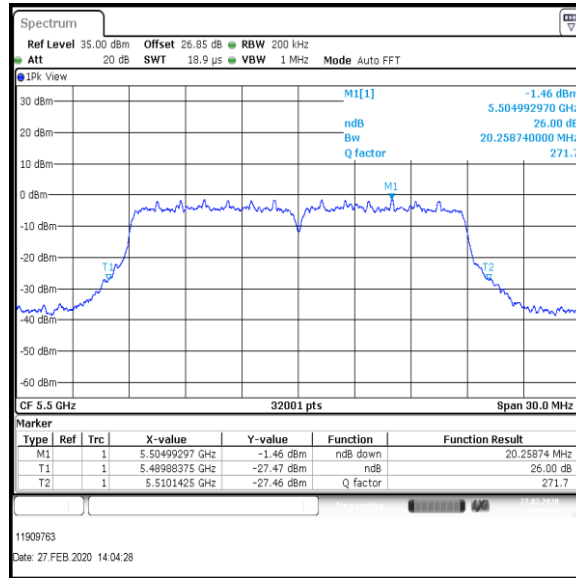

Transmitter 26 dB Emission Bandwidth (continued)

Results: 802.11n / HT20 / MCS1 / MIMO / Port 1+2+3+4 / Port 1 / PWL 15 / 8 dBi Antenna

Channel	Frequency (MHz)	26dB Emission Bandwidth (MHz)
Bottom	5500	20.259

Bottom Channel

Result: **Pass**