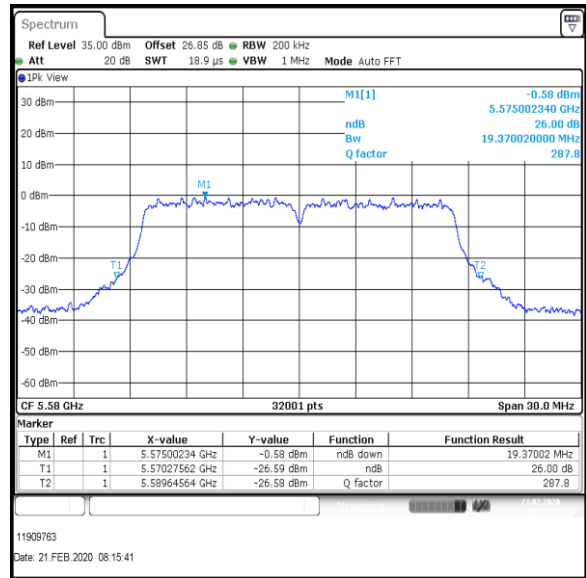

Bottom Channel

Result: **Pass**

**Transmitter 26 dB Emission Bandwidth (continued)**

**Results: 802.11a / 20 MHz / 12Mbit / MIMO / Port 1+2+3+4 / Port 1 / PWL 16 / 8 dBi Antenna**

Channel	Frequency (MHz)	26dB Emission Bandwidth (MHz)
Bottom+1	5520	19.321
Middle	5580	19.370
Top	5700	19.517

**Bottom+1 Channel**

**Middle Channel**

**Top Channel**

**Result: Pass**

**Transmitter 26 dB Emission Bandwidth (continued)**

**Results: 802.11a / 20 MHz / 12Mbit / MIMO / Port 1+2+3+4 / Port 2 / PWL 16 / 8 dBi Antenna**