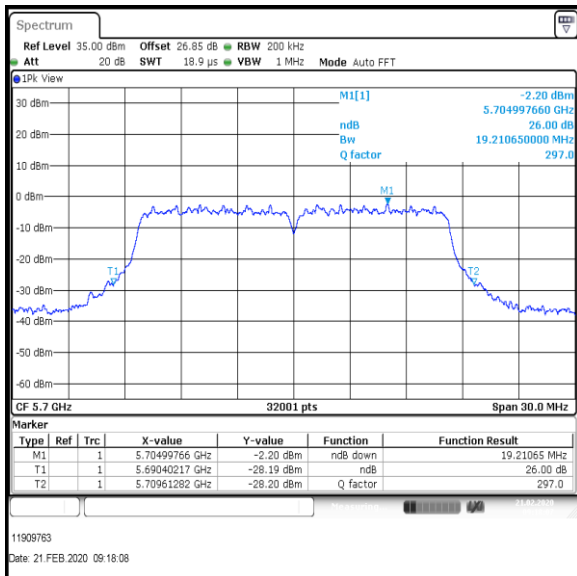

Top Channel

Result: Pass