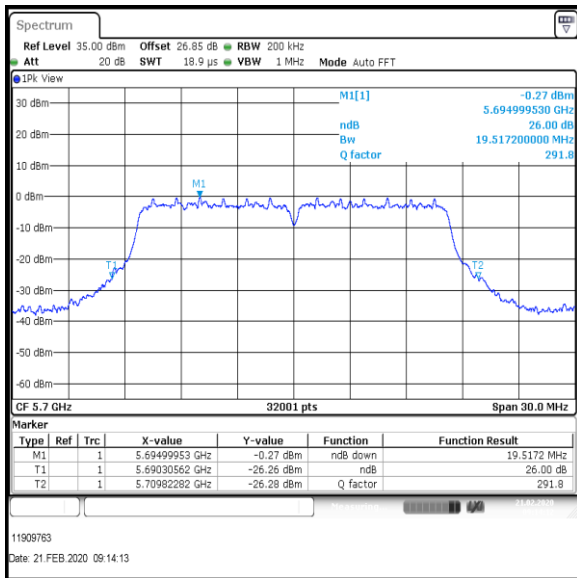

Bottom Channel

Result: **Pass**

**Transmitter 26 dB Emission Bandwidth (continued)**

**Results: 802.11a / 20 MHz / 12Mbit / MIMO / Port 1+2+3+4 / Port 1 / PWL 16 / 8 dBi Antenna**

Channel	Frequency (MHz)	26dB Emission Bandwidth (MHz)
Bottom+1	5520	19.321
Middle	5580	19.370
Top	5700	19.517

**Bottom+1 Channel**

**Middle Channel**

**Top Channel**

**Result: Pass**

**Transmitter 26 dB Emission Bandwidth (continued)**

**Results: 802.11a / 20 MHz / 12Mbit / MIMO / Port 1+2+3+4 / Port 2 / PWL 16 / 8 dBi Antenna**