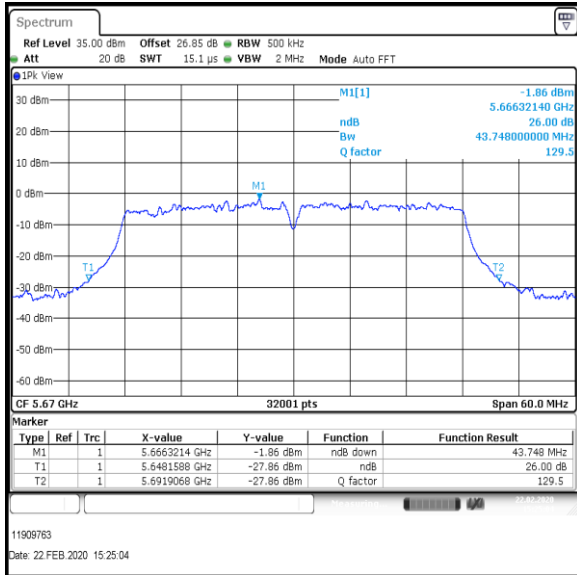

**Middle Channel**

**Top Channel**

**Result: Pass**

**Transmitter 26 dB Emission Bandwidth (continued)**

**Results: 802.11n / HT40 / MCS5 / MIMO / Port 1+2+3 / Port 2 / PWL 14 / 8 dBi Antenna**

Channel	Frequency (MHz)	26dB Emission Bandwidth (MHz)
Bottom	5510	43.071
Middle	5590	44.314
Top	5670	43.748

**Bottom Channel**

**Middle Channel**

**Top Channel**

**Result: Pass**

**Transmitter 26 dB Emission Bandwidth (continued)**

**Results: 802.11n / HT40 / MCS5 / MIMO / Port 1+2+3 / Port 3 / PWL 14 / 8 dBi Antenna**