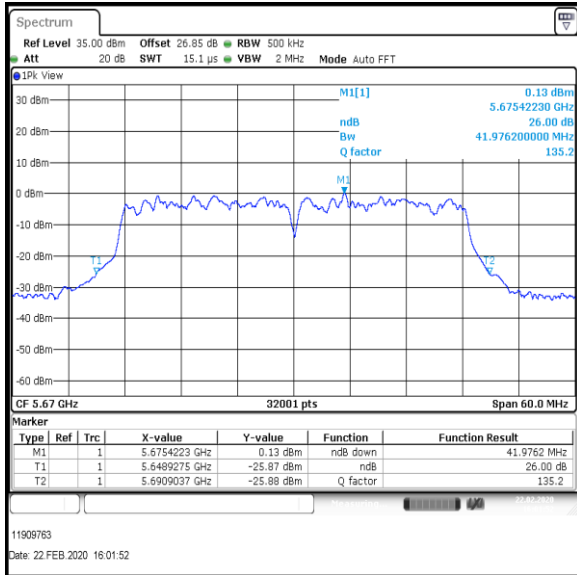

Top Channel

Result: Pass