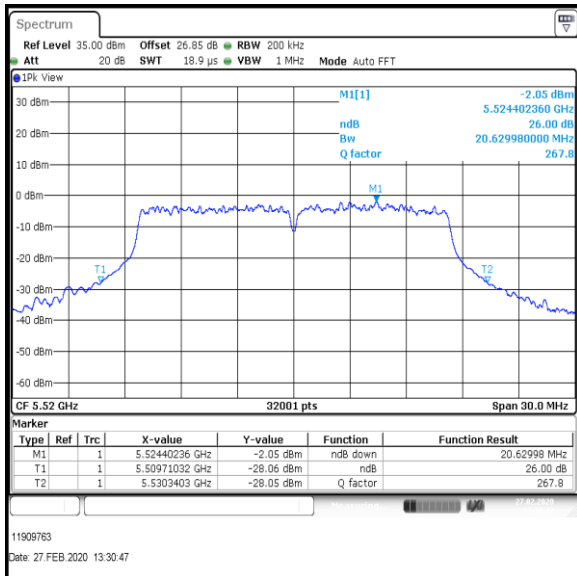

Transmitter 26 dB Emission Bandwidth (continued)

Results: 802.11a / 20 MHz / 54Mbit / MIMO / Port 1+2+3+4 / Port 4 / PWL 16 / 8 dBi Antenna

Channel	Frequency (MHz)	26dB Emission Bandwidth (MHz)
Bottom+1	5520	20.630
Middle	5580	20.686
Top	5700	20.916

Bottom+1 Channel