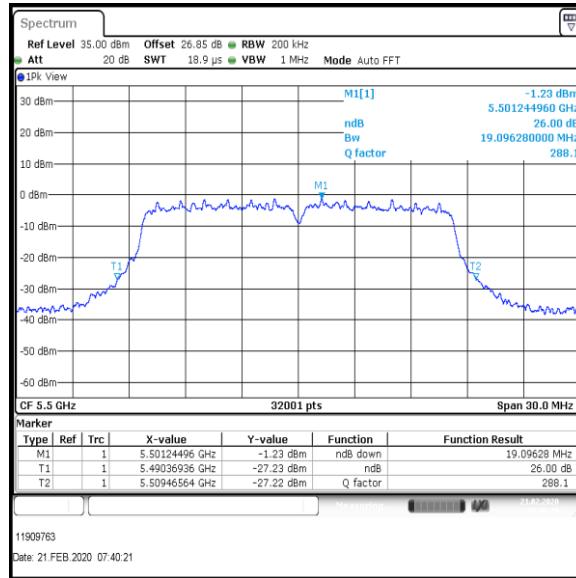

Bottom Channel

Top Channel

Result: **Pass**

**Transmitter 26 dB Emission Bandwidth (continued)**

**Results: 802.11a / 20 MHz / 12Mbit / MIMO / Port 1+2+3+4 / Port 1 / PWL 15 / 8 dBi Antenna**

Channel	Frequency (MHz)	26dB Emission Bandwidth (MHz)
Bottom	5500	19.584

Bottom Channel

Result: **Pass**

**Transmitter 26 dB Emission Bandwidth (continued)**

**Results: 802.11a / 20 MHz / 12Mbit / MIMO / Port 1+2+3+4 / Port 2 / PWL 15 / 8 dBi Antenna**

Channel	Frequency (MHz)	26dB Emission Bandwidth (MHz)
Bottom	5500	19.096