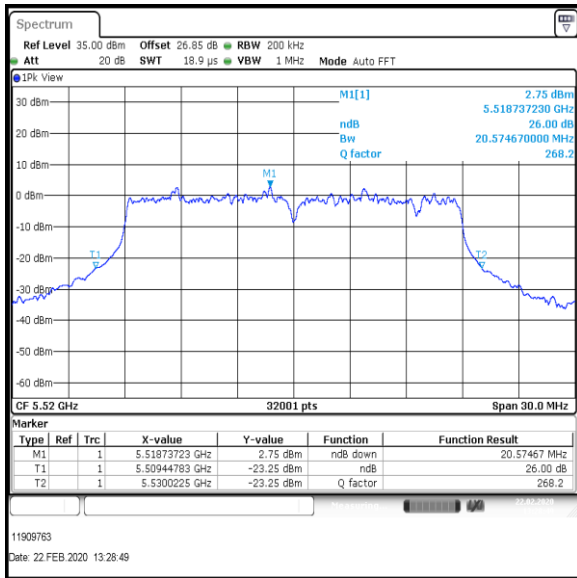

**Transmitter 26 dB Emission Bandwidth (continued)**

**Results: 802.11ac / HT20 / MCS7 / MIMO / Port 1+2+3 / Port 2 / PWL 17 / 8 dBi Antenna**

Channel	Frequency (MHz)	26dB Emission Bandwidth (MHz)
Bottom+1	5520	20.574
Middle	5580	20.296
Top	5700	20.336

**Bottom+1 Channel**

**Middle Channel**

**Top Channel**

**Result: Pass**

**Transmitter 26 dB Emission Bandwidth (continued)**

**Results: 802.11ac / HT20 / MCS7 / MIMO / Port 1+2+3 / Port 3 / PWL 17 / 8 dBi Antenna**