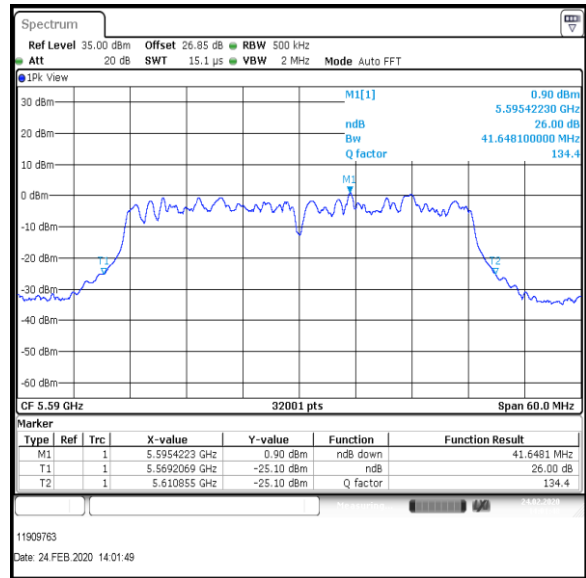

Middle Channel