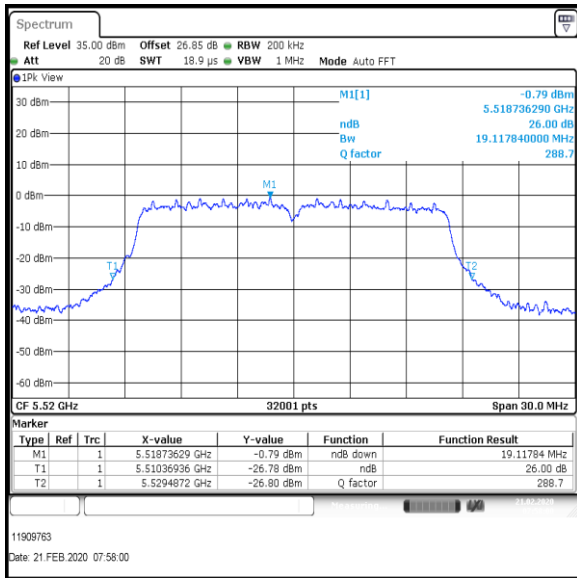

Transmitter 26 dB Emission Bandwidth (continued)

Results: 802.11a / 20 MHz / 12Mbit / MIMO / Port 1+2+3+4 / Port 2 / PWL 16 / 8 dBi Antenna

Channel	Frequency (MHz)	26dB Emission Bandwidth (MHz)
Bottom+1	5520	19.117
Middle	5580	19.080
Top	5700	19.131

Bottom+1 Channel