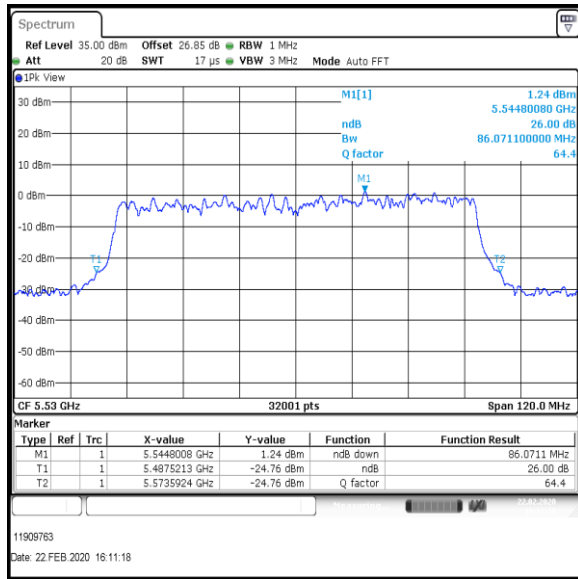

Transmitter 26 dB Emission Bandwidth (continued)

Results: 802.11ac / HT80 / MCS1 / MIMO / Port 1+2+3 / Port 1 / PWL 14 / 8 dBi Antenna

Channel	Frequency (MHz)	26dB Emission Bandwidth (MHz)
Bottom	5530	86.071
Top	5610	86.854

Bottom Channel