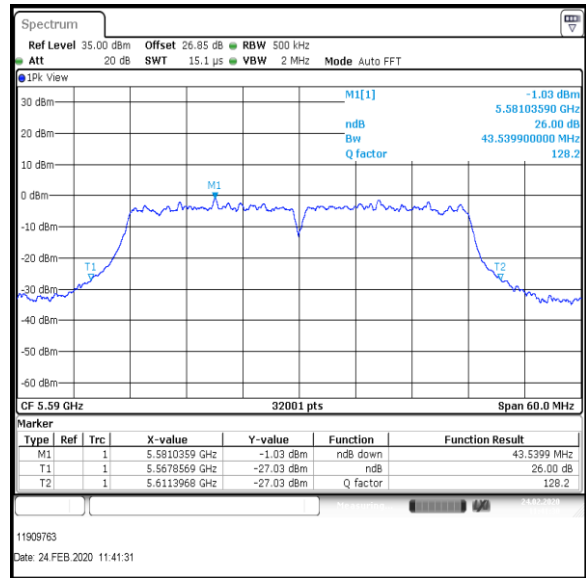

Middle Channel