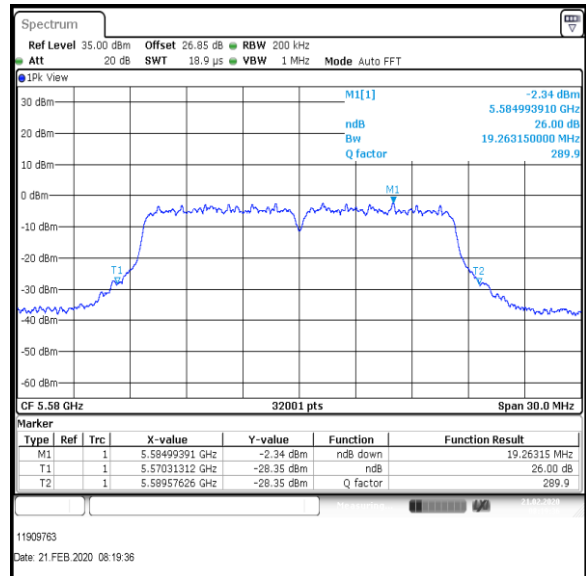

Middle Channel