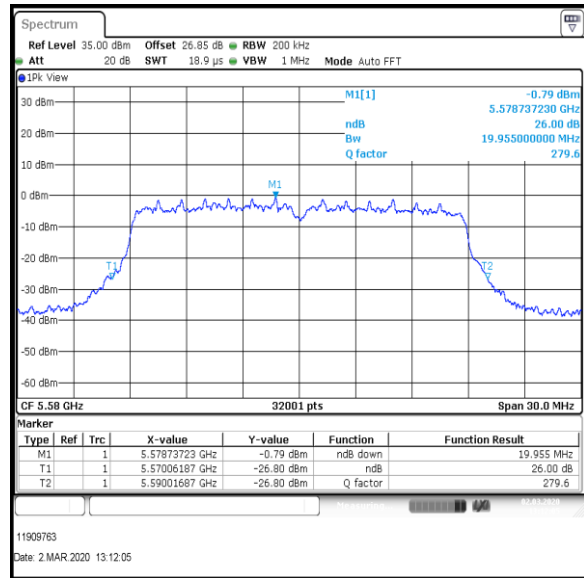

Middle Channel