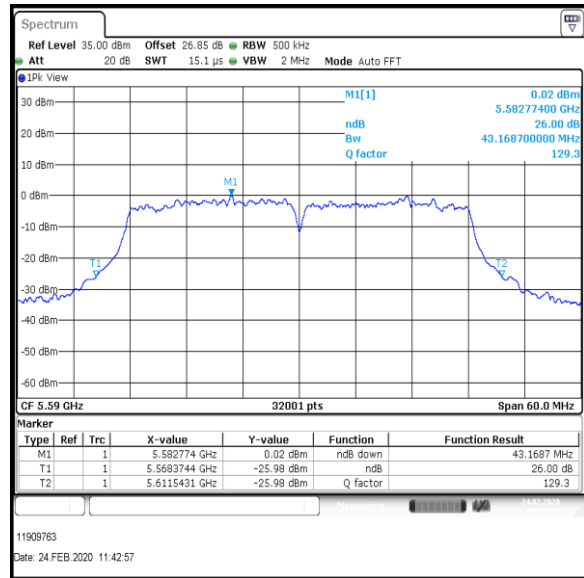

Middle Channel