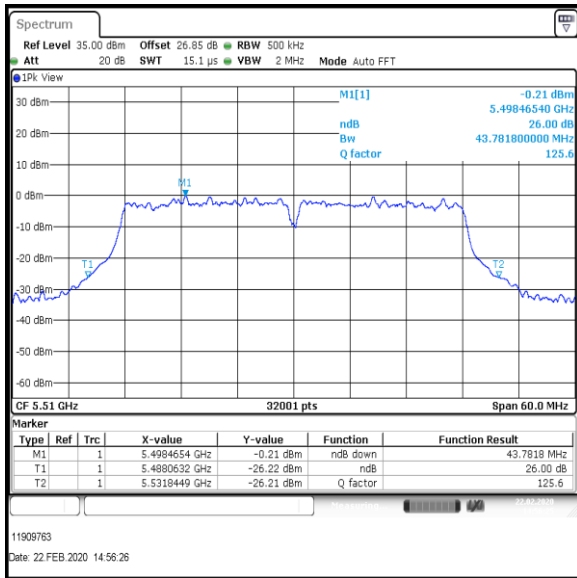

**Middle Channel**

**Top Channel**

**Result: Pass**

**Transmitter 26 dB Emission Bandwidth (continued)**

**Results: 802.11n / HT40 / MCS3 / MIMO / Port 1+2+3 / Port 2 / PWL 14 / 8 dBi Antenna**

Channel	Frequency (MHz)	26dB Emission Bandwidth (MHz)
Bottom	5510	43.781
Middle	5590	43.703
Top	5670	39.571

**Bottom Channel**

**Middle Channel**

**Top Channel**

**Result: Pass**

**Transmitter 26 dB Emission Bandwidth (continued)**

**Results: 802.11n / HT40 / MCS3 / MIMO / Port 1+2+3 / Port 3 / PWL 14 / 8 dBi Antenna**