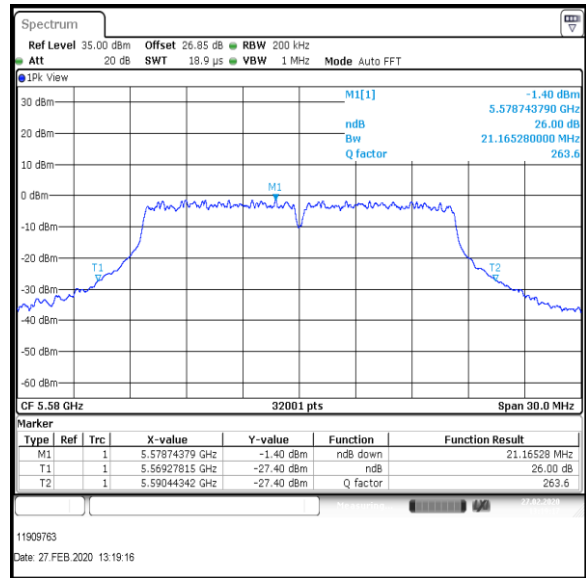

Middle Channel