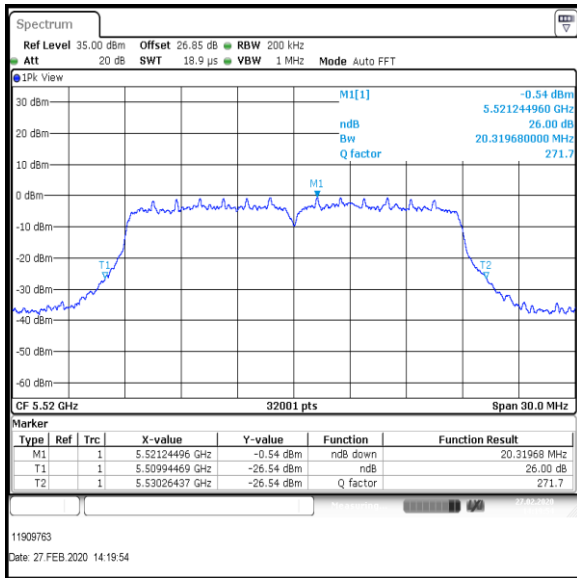

**Middle Channel**

**Top Channel**

**Result: Pass**

**Transmitter 26 dB Emission Bandwidth (continued)**

**Results: 802.11n / HT20 / MCS1 / MIMO / Port 1+2+3+4 / Port 2 / PWL 16 / 8 dBi Antenna**

Channel	Frequency (MHz)	26dB Emission Bandwidth (MHz)
Bottom+1	5520	20.320
Middle	5580	19.973
Top	5700	20.023