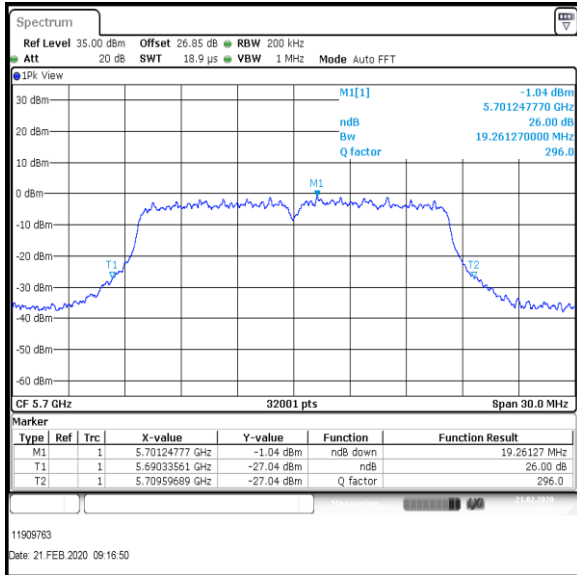

**Results: 802.11a / 20 MHz / 12Mbit / MIMO / Port 1+2+3+4 / Port 3 / PWL 16 / 8 dBi Antenna**

Channel	Frequency (MHz)	26dB Emission Bandwidth (MHz)
Bottom+1	5520	19.119
Middle	5580	19.164
Top	5700	19.261

**Bottom+1 Channel**

**Middle Channel**

**Top Channel**

**Result: Pass**

**Transmitter 26 dB Emission Bandwidth (continued)**

**Results: 802.11a / 20 MHz / 12Mbit / MIMO / Port 1+2+3+4 / Port 4 / PWL 16 / 8 dBi Antenna**