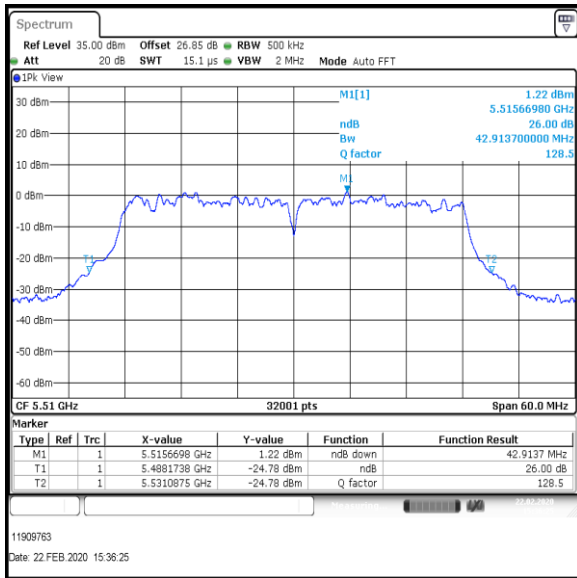

**Middle Channel**

**Top Channel**

**Result: Pass**

**Transmitter 26 dB Emission Bandwidth (continued)**

**Results: 802.11ac / HT40 / MCS3 / MIMO / Port 1+2+3 / Port 2 / PWL 14 / 8 dBi Antenna**

Channel	Frequency (MHz)	26dB Emission Bandwidth (MHz)
Bottom	5510	42.913
Middle	5590	41.374
Top	5670	43.213

**Bottom Channel**

**Middle Channel**

**Top Channel**

**Result: Pass**

**Transmitter 26 dB Emission Bandwidth (continued)**

**Results: 802.11ac / HT40 / MCS3 / MIMO / Port 1+2+3 / Port 3 / PWL 14 / 8 dBi Antenna**