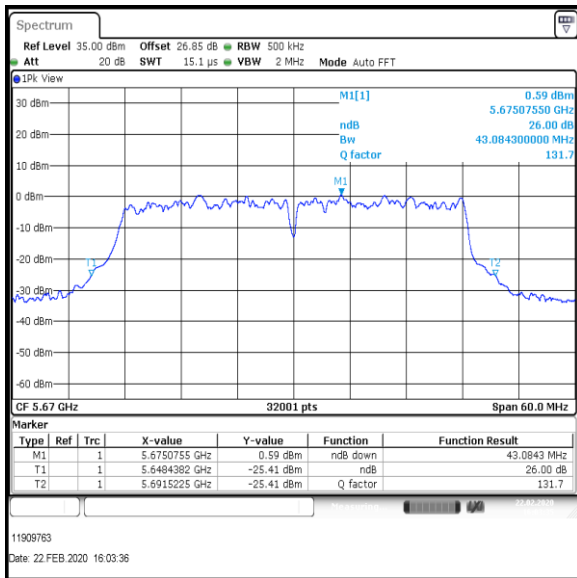

**Results: 802.11ac / HT40 / MCS5 / MIMO / Port 1+2+3 / Port 1 / PWL 14 / 8 dBi Antenna**

Channel	Frequency (MHz)	26dB Emission Bandwidth (MHz)
Bottom	5510	42.266
Middle	5590	41.543
Top	5670	43.084

**Bottom Channel**

**Middle Channel**

**Top Channel**

**Result: Pass**

**Transmitter 26 dB Emission Bandwidth (continued)**

**Results: 802.11ac / HT40 / MCS5 / MIMO / Port 1+2+3 / Port 2 / PWL 14 / 8 dBi Antenna**

Channel	Frequency (MHz)	26dB Emission Bandwidth (MHz)
Bottom	5510	42.902
Middle	5590	42.752
Top	5670	42.797