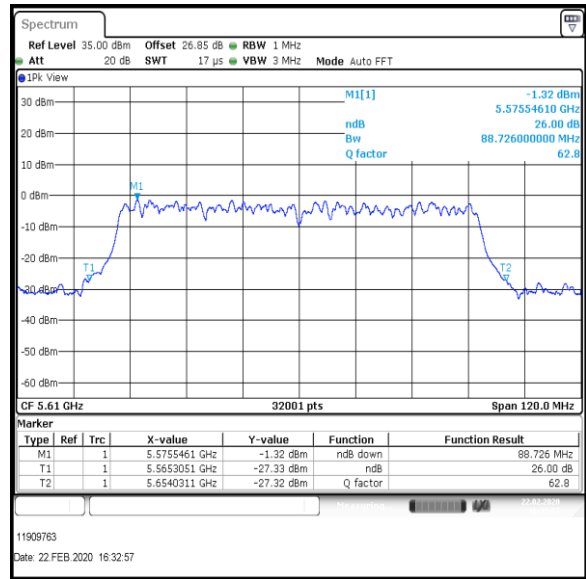

Bottom Channel

Top Channel

Result: **Pass**

**Transmitter 26 dB Emission Bandwidth (continued)**

**Results: 802.11ac / HT80 / MCS2 / MIMO / Port 1+2+3 / Port 1 / PWL 14 / 8 dBi Antenna**

Channel	Frequency (MHz)	26dB Emission Bandwidth (MHz)
Bottom	5530	86.326
Top	5610	85.763

Bottom Channel

Top Channel

Result: **Pass**

**Transmitter 26 dB Emission Bandwidth (continued)**

**Results: 802.11ac / HT80 / MCS2 / MIMO / Port 1+2+3 / Port 2 / PWL 14 / 8 dBi Antenna**

Channel	Frequency (MHz)	26dB Emission Bandwidth (MHz)
Bottom	5530	86.712
Top	5610	88.726

Bottom Channel

Top Channel

Result: **Pass**

**Transmitter 26 dB Emission Bandwidth (continued)**

**Results: 802.11ac / HT80 / MCS2 / MIMO / Port 1+2+3 / Port 3 / PWL 14 / 8 dBi Antenna**

Channel	Frequency (MHz)	26dB Emission Bandwidth (MHz)
Bottom	5530	83.266
Top	5610	83.866