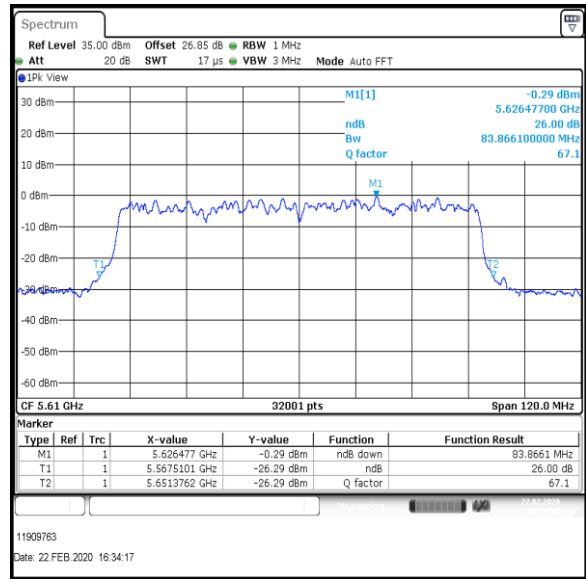

Bottom Channel

Top Channel

Result: **Pass**

**Transmitter 26 dB Emission Bandwidth (continued)**

**Results: 802.11ac / HT80 / MCS2 / MIMO / Port 1+2+3 / Port 3 / PWL 14 / 8 dBi Antenna**

Channel	Frequency (MHz)	26dB Emission Bandwidth (MHz)
Bottom	5530	83.266
Top	5610	83.866

Bottom Channel

Top Channel

Result: **Pass**

**Transmitter 26 dB Emission Bandwidth (continued)**

**Results: 802.11a / 20 MHz / 12Mbit / MIMO / Port 1+2+3+4 / Port 1 / PWL 15 / 8 dBi Antenna**

Channel	Frequency (MHz)	26dB Emission Bandwidth (MHz)
Bottom	5500	19.584