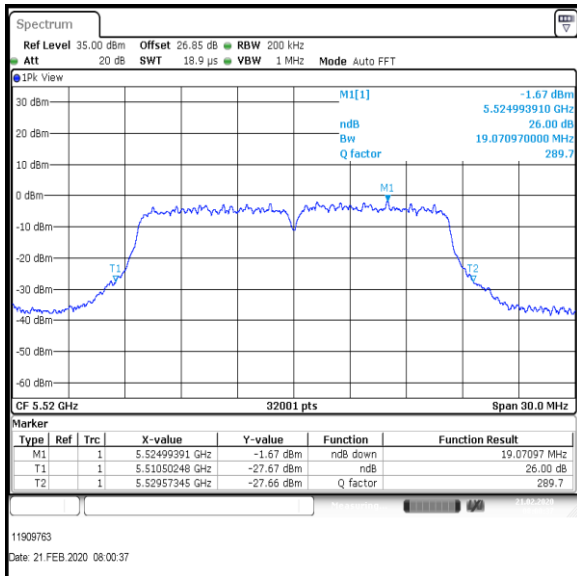

Transmitter 26 dB Emission Bandwidth (continued)

Results: 802.11a / 20 MHz / 12Mbit / MIMO / Port 1+2+3+4 / Port 4 / PWL 16 / 8 dBi Antenna

Channel	Frequency (MHz)	26dB Emission Bandwidth (MHz)
Bottom+1	5520	19.071
Middle	5580	19.263
Top	5700	19.211

Bottom+1 Channel