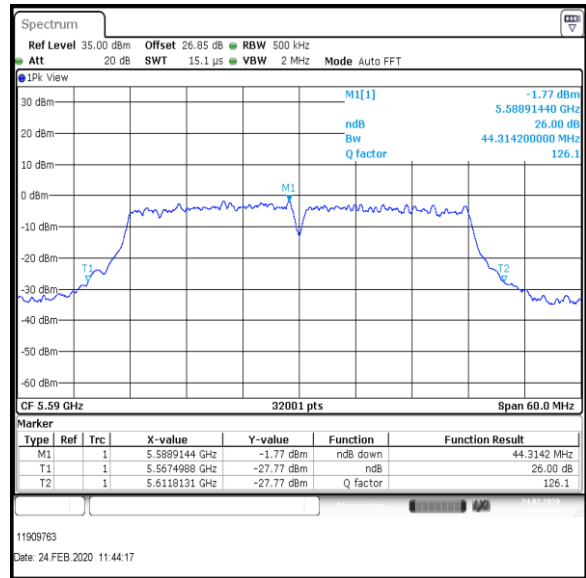

**Middle Channel**

**Top Channel**

**Result: Pass**

**Transmitter 26 dB Emission Bandwidth (continued)**

**Results: 802.11n / HT40 / MCS5 / MIMO / Port 1+2+3 / Port 2 / PWL 14 / 8 dBi Antenna**

Channel	Frequency (MHz)	26dB Emission Bandwidth (MHz)
Bottom	5510	43.071
Middle	5590	44.314
Top	5670	43.748

**Bottom Channel**

**Middle Channel**

**Top Channel**

**Result: Pass**

**Transmitter 26 dB Emission Bandwidth (continued)**

**Results: 802.11n / HT40 / MCS5 / MIMO / Port 1+2+3 / Port 3 / PWL 14 / 8 dBi Antenna**