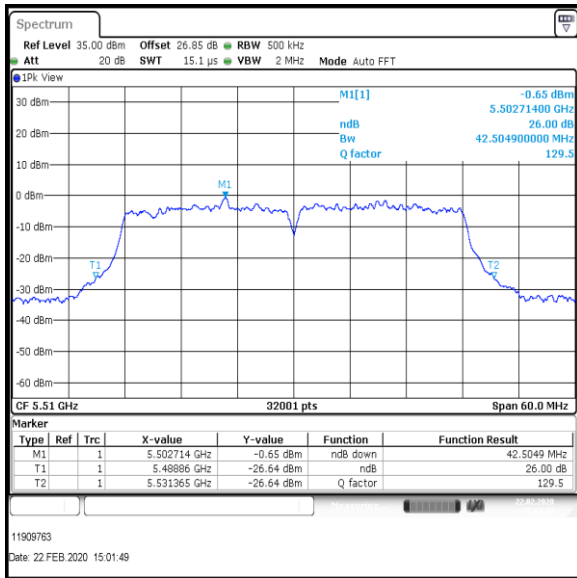

Transmitter 26 dB Emission Bandwidth (continued)

Results: 802.11n / HT40 / MCS5 / MIMO / Port 1+2+3 / Port 3 / PWL 14 / 8 dBi Antenna

Channel	Frequency (MHz)	26dB Emission Bandwidth (MHz)
Bottom	5510	42.504
Middle	5590	43.845
Top	5670	44.666

Bottom Channel