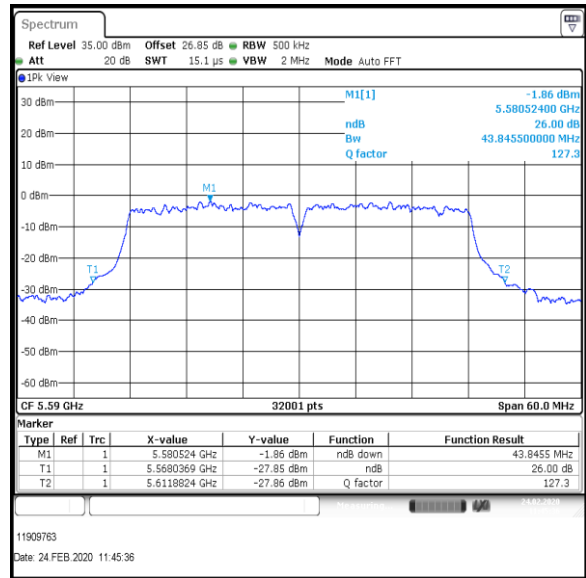

Middle Channel