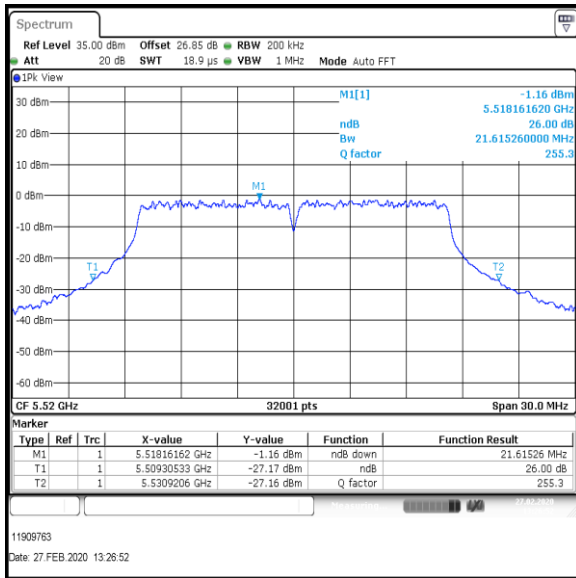

Bottom Channel

Result: **Pass**

**Transmitter 26 dB Emission Bandwidth (continued)**

**Results: 802.11a / 20 MHz / 54Mbit / MIMO / Port 1+2+3+4 / Port 1 / PWL 16 / 8 dBi Antenna**

Channel	Frequency (MHz)	26dB Emission Bandwidth (MHz)
Bottom+1	5520	21.615
Middle	5580	21.191
Top	5700	20.699

**Bottom+1 Channel**

**Middle Channel**

**Top Channel**

**Result: Pass**

**Transmitter 26 dB Emission Bandwidth (continued)**

**Results: 802.11a / 20 MHz / 54Mbit / MIMO / Port 1+2+3+4 / Port 2 / PWL 16 / 8 dBi Antenna**