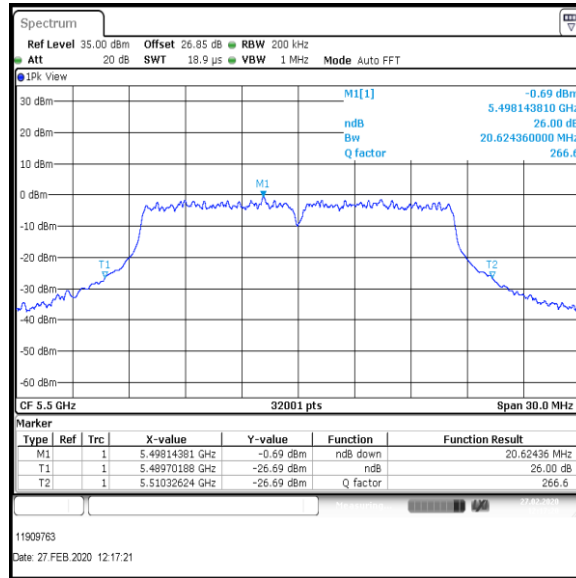

Transmitter 26 dB Emission Bandwidth (continued)

Results: 802.11a / 20 MHz / 54Mbit / MIMO / Port 1+2+3+4 / Port 2 / PWL 15 / 8 dBi Antenna

Channel	Frequency (MHz)	26dB Emission Bandwidth (MHz)
Bottom	5500	20.624

Bottom Channel

Result: **Pass**