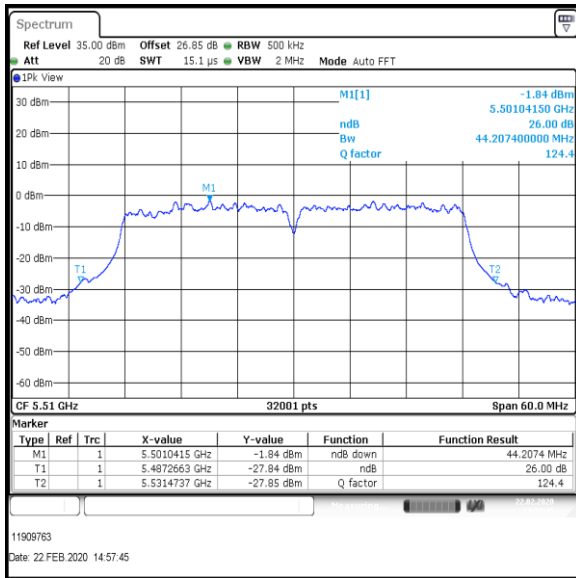

Transmitter 26 dB Emission Bandwidth (continued)

Results: 802.11n / HT40 / MCS3 / MIMO / Port 1+2+3 / Port 3 / PWL 14 / 8 dBi Antenna

Channel	Frequency (MHz)	26dB Emission Bandwidth (MHz)
Bottom	5510	44.207
Middle	5590	43.539
Top	5670	44.087

Bottom Channel