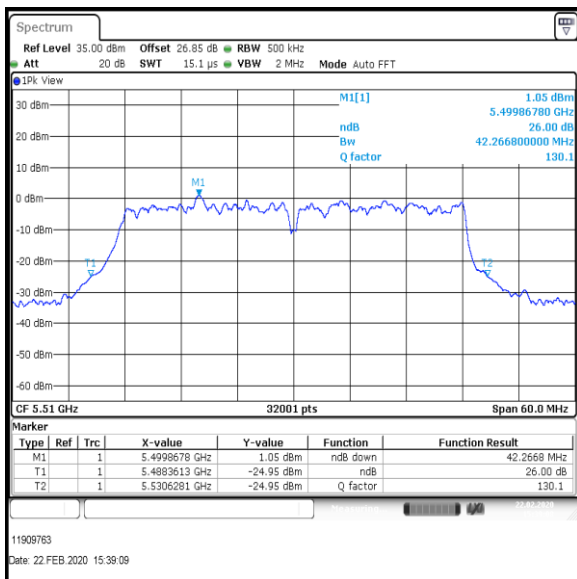

**Bottom Channel**

**Middle Channel**

**Top Channel**

**Result: Pass**

**Transmitter 26 dB Emission Bandwidth (continued)**

**Results: 802.11ac / HT40 / MCS3 / MIMO / Port 1+2+3 / Port 3 / PWL 14 / 8 dBi Antenna**

Channel	Frequency (MHz)	26dB Emission Bandwidth (MHz)
Bottom	5510	42.814
Middle	5590	42.293
Top	5670	41.976

**Bottom Channel**

**Middle Channel**

**Top Channel**

**Result: Pass**

**Transmitter 26 dB Emission Bandwidth (continued)**

**Results: 802.11ac / HT40 / MCS5 / MIMO / Port 1+2+3 / Port 1 / PWL 14 / 8 dBi Antenna**

Channel	Frequency (MHz)	26dB Emission Bandwidth (MHz)
Bottom	5510	42.266
Middle	5590	41.543
Top	5670	43.084

**Bottom Channel**