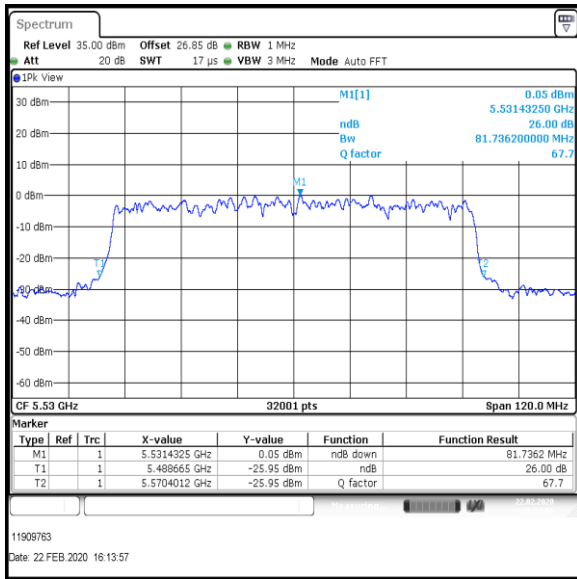

Bottom Channel

Top Channel

Result: **Pass**

**Transmitter 26 dB Emission Bandwidth (continued)**

**Results: 802.11ac / HT80 / MCS1 / MIMO / Port 1+2+3 / Port 3 / PWL 14 / 8 dBi Antenna**

Channel	Frequency (MHz)	26dB Emission Bandwidth (MHz)
Bottom	5530	81.736
Top	5610	85.613

Bottom Channel

Top Channel

Result: **Pass**

**Transmitter 26 dB Emission Bandwidth (continued)**

**Results: 802.11ac / HT80 / MCS2 / MIMO / Port 1+2+3 / Port 1 / PWL 14 / 8 dBi Antenna**

Channel	Frequency (MHz)	26dB Emission Bandwidth (MHz)
Bottom	5530	86.326
Top	5610	85.763