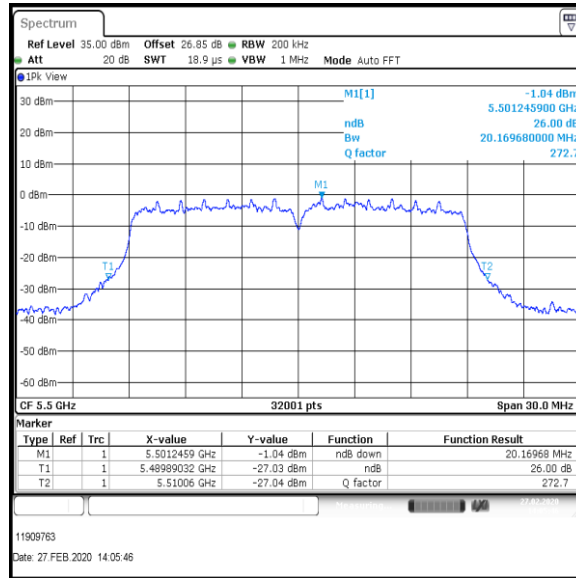

Transmitter 26 dB Emission Bandwidth (continued)

Results: 802.11n / HT20 / MCS1 / MIMO / Port 1+2+3+4 / Port 2 / PWL 15 / 8 dBi Antenna

Channel	Frequency (MHz)	26dB Emission Bandwidth (MHz)
Bottom	5500	20.170

Bottom Channel

Result: Pass