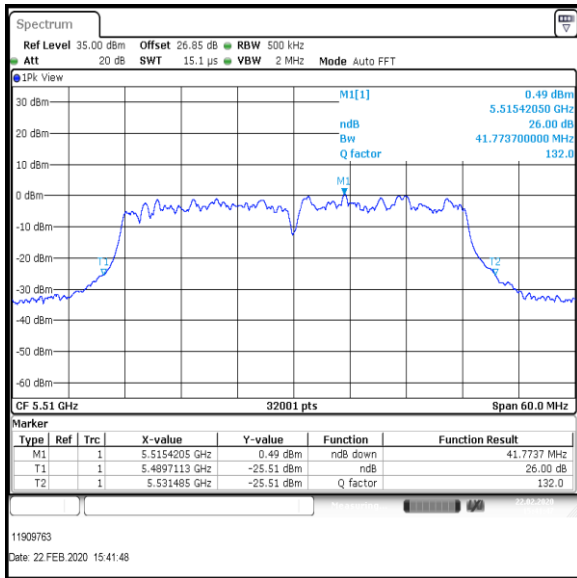

Transmitter 26 dB Emission Bandwidth (continued)

Results: 802.11ac / HT40 / MCS5 / MIMO / Port 1+2+3 / Port 3 / PWL 14 / 8 dBi Antenna

Channel	Frequency (MHz)	26dB Emission Bandwidth (MHz)
Bottom	5510	41.773
Middle	5590	41.648
Top	5670	43.209

Bottom Channel