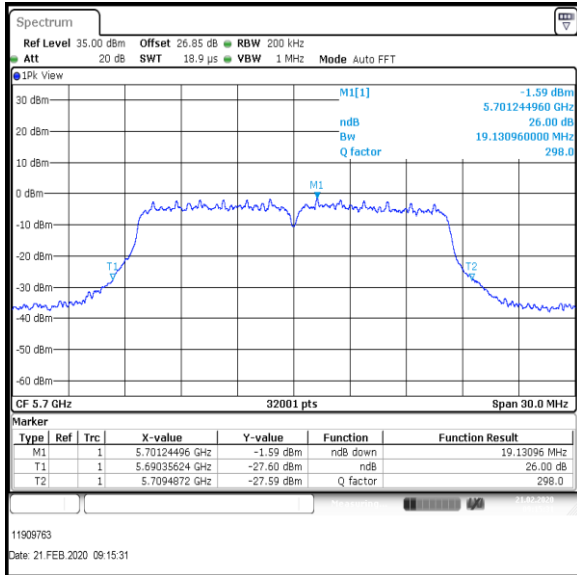

Top Channel

Result: Pass