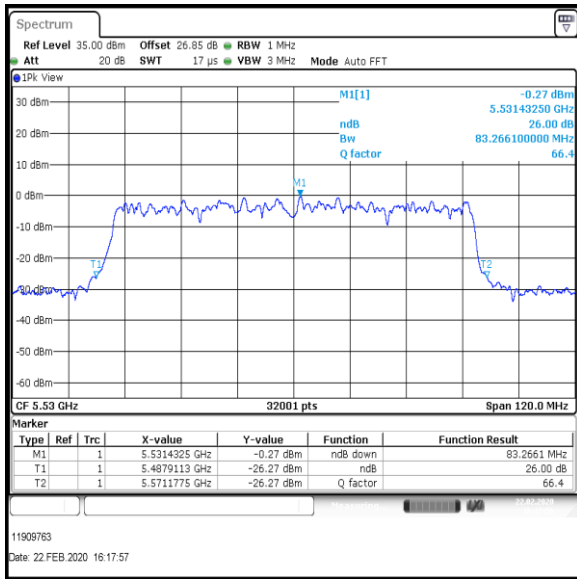

Bottom Channel

Top Channel

Result: **Pass**

**Transmitter 26 dB Emission Bandwidth (continued)**

**Results: 802.11ac / HT80 / MCS2 / MIMO / Port 1+2+3 / Port 2 / PWL 14 / 8 dBi Antenna**

Channel	Frequency (MHz)	26dB Emission Bandwidth (MHz)
Bottom	5530	86.712
Top	5610	88.726

Bottom Channel

Top Channel

Result: **Pass**

**Transmitter 26 dB Emission Bandwidth (continued)**

**Results: 802.11ac / HT80 / MCS2 / MIMO / Port 1+2+3 / Port 3 / PWL 14 / 8 dBi Antenna**

Channel	Frequency (MHz)	26dB Emission Bandwidth (MHz)
Bottom	5530	83.266
Top	5610	83.866

Bottom Channel

Top Channel

Result: **Pass**

**Transmitter 26 dB Emission Bandwidth (continued)**

**Results: 802.11a / 20 MHz / 12Mbit / MIMO / Port 1+2+3+4 / Port 1 / PWL 15 / 8 dBi Antenna**

Channel	Frequency (MHz)	26dB Emission Bandwidth (MHz)
Bottom	5500	19.584