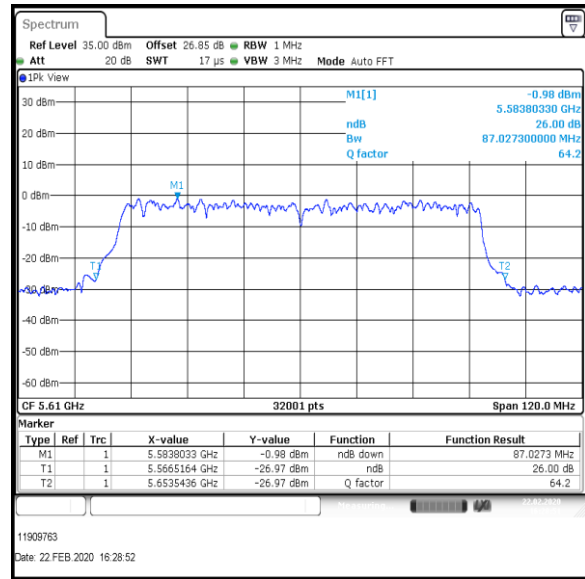

Result: **Pass**

**Transmitter 26 dB Emission Bandwidth (continued)**

**Results: 802.11ac / HT80 / MCS1 / MIMO / Port 1+2+3 / Port 2 / PWL 14 / 8 dBi Antenna**

Channel	Frequency (MHz)	26dB Emission Bandwidth (MHz)
Bottom	5530	89.007
Top	5610	87.027

Bottom Channel

Top Channel

Result: **Pass**

**Transmitter 26 dB Emission Bandwidth (continued)**

**Results: 802.11ac / HT80 / MCS1 / MIMO / Port 1+2+3 / Port 3 / PWL 14 / 8 dBi Antenna**

Channel	Frequency (MHz)	26dB Emission Bandwidth (MHz)
Bottom	5530	81.736
Top	5610	85.613