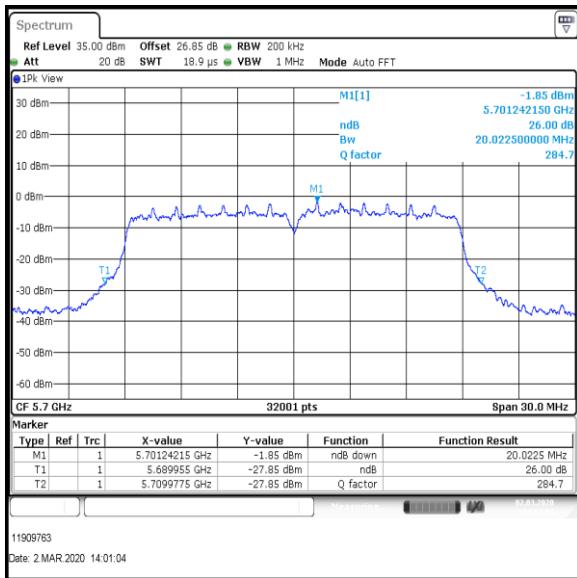

Top Channel

Result: Pass