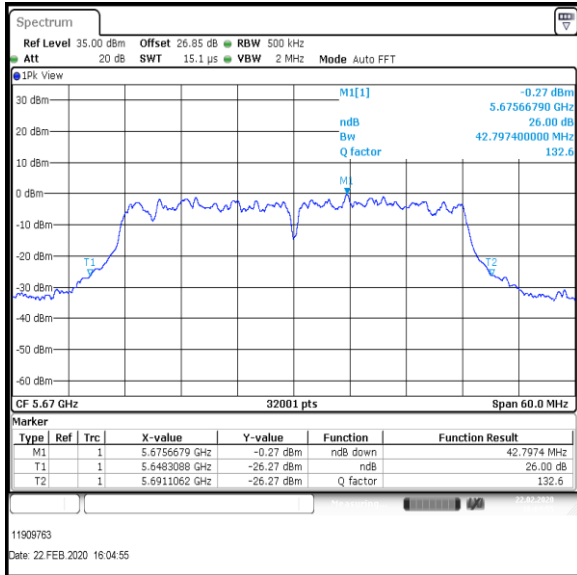

**Middle Channel**

**Top Channel**

**Result: Pass**

**Transmitter 26 dB Emission Bandwidth (continued)**

**Results: 802.11ac / HT40 / MCS5 / MIMO / Port 1+2+3 / Port 2 / PWL 14 / 8 dBi Antenna**

Channel	Frequency (MHz)	26dB Emission Bandwidth (MHz)
Bottom	5510	42.902
Middle	5590	42.752
Top	5670	42.797

**Bottom Channel**

**Middle Channel**

**Top Channel**

**Result: Pass**

**Transmitter 26 dB Emission Bandwidth (continued)**

**Results: 802.11ac / HT40 / MCS5 / MIMO / Port 1+2+3 / Port 3 / PWL 14 / 8 dBi Antenna**