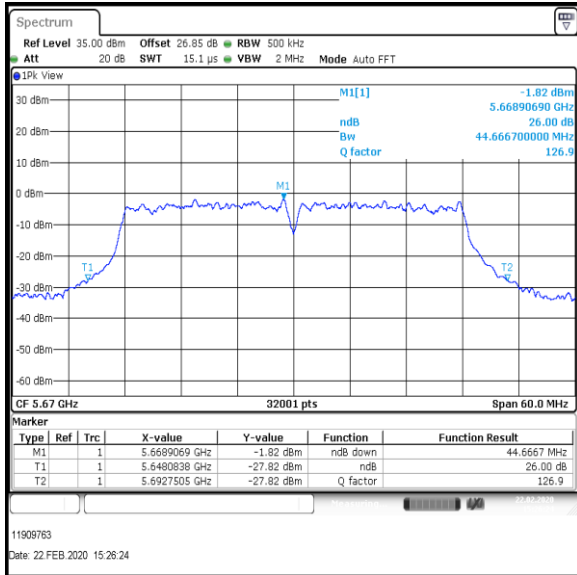

Top Channel

Result: Pass