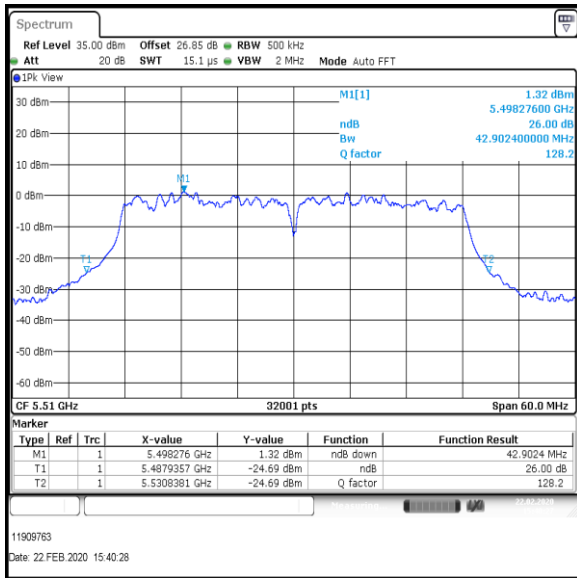

**Middle Channel**

**Top Channel**

**Result: Pass**

**Transmitter 26 dB Emission Bandwidth (continued)**

**Results: 802.11ac / HT40 / MCS5 / MIMO / Port 1+2+3 / Port 2 / PWL 14 / 8 dBi Antenna**

Channel	Frequency (MHz)	26dB Emission Bandwidth (MHz)
Bottom	5510	42.902
Middle	5590	42.752
Top	5670	42.797

**Bottom Channel**

**Middle Channel**

**Top Channel**

**Result: Pass**

**Transmitter 26 dB Emission Bandwidth (continued)**

**Results: 802.11ac / HT40 / MCS5 / MIMO / Port 1+2+3 / Port 3 / PWL 14 / 8 dBi Antenna**