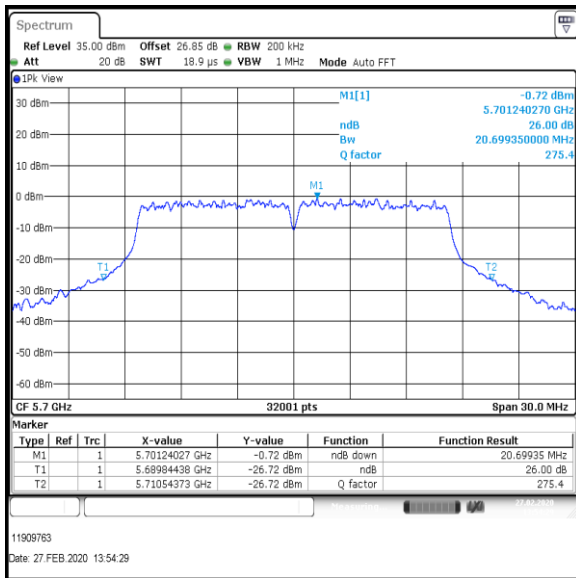

Bottom Channel

Result: **Pass**

**Transmitter 26 dB Emission Bandwidth (continued)**

**Results: 802.11a / 20 MHz / 54Mbit / MIMO / Port 1+2+3+4 / Port 1 / PWL 16 / 8 dBi Antenna**

Channel	Frequency (MHz)	26dB Emission Bandwidth (MHz)
Bottom+1	5520	21.615
Middle	5580	21.191
Top	5700	20.699

**Bottom+1 Channel**

**Middle Channel**

**Top Channel**

**Result: Pass**

**Transmitter 26 dB Emission Bandwidth (continued)**

**Results: 802.11a / 20 MHz / 54Mbit / MIMO / Port 1+2+3+4 / Port 2 / PWL 16 / 8 dBi Antenna**