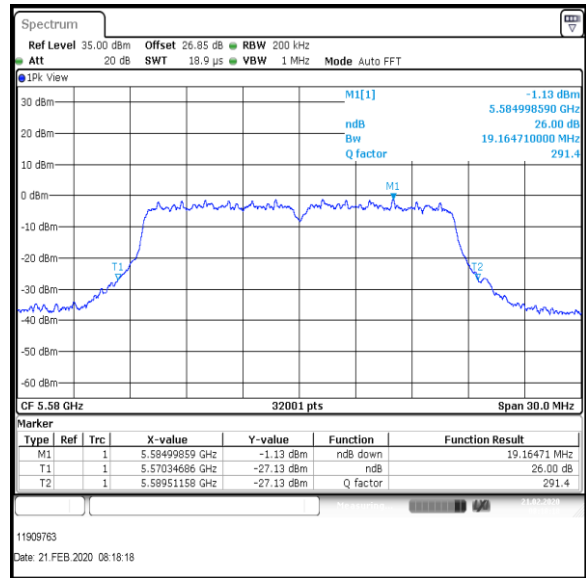

Middle Channel