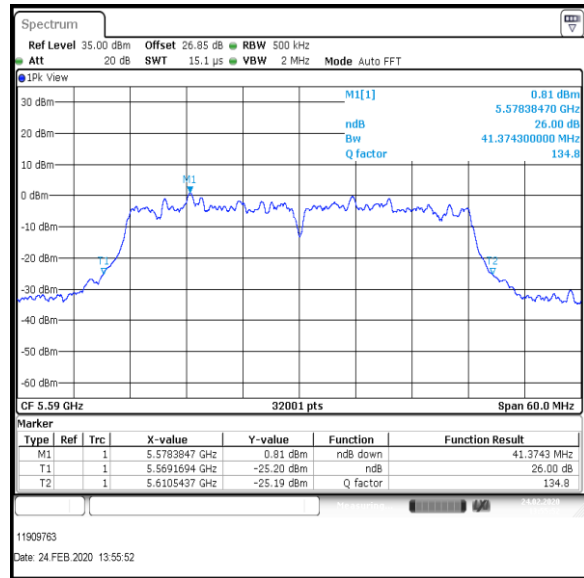

**Middle Channel**

**Top Channel**

**Result: Pass**

**Transmitter 26 dB Emission Bandwidth (continued)**

**Results: 802.11ac / HT40 / MCS3 / MIMO / Port 1+2+3 / Port 2 / PWL 14 / 8 dBi Antenna**

Channel	Frequency (MHz)	26dB Emission Bandwidth (MHz)
Bottom	5510	42.913
Middle	5590	41.374
Top	5670	43.213

**Bottom Channel**

**Middle Channel**

**Top Channel**

**Result: Pass**

**Transmitter 26 dB Emission Bandwidth (continued)**

**Results: 802.11ac / HT40 / MCS3 / MIMO / Port 1+2+3 / Port 3 / PWL 14 / 8 dBi Antenna**