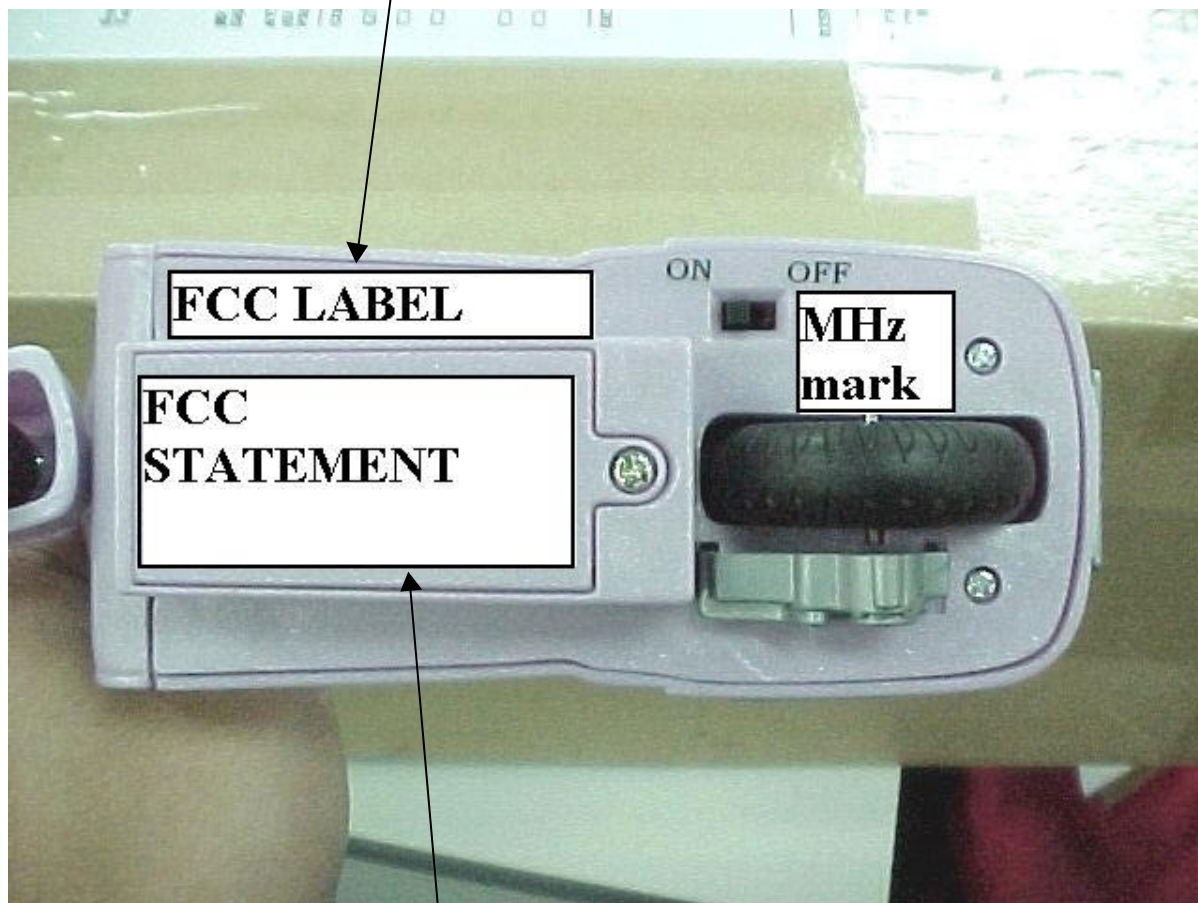

FCC ID label for item 253976, 49 MHz Transmitter

FCC ID: LU9253976TX49

This device complies with part 15 of the FCC Rules. Operation is subject to the following two conditions: (1) this device may not cause harmful interference, and (2) this device must accept any interference received, including interference that may cause undesired operation.