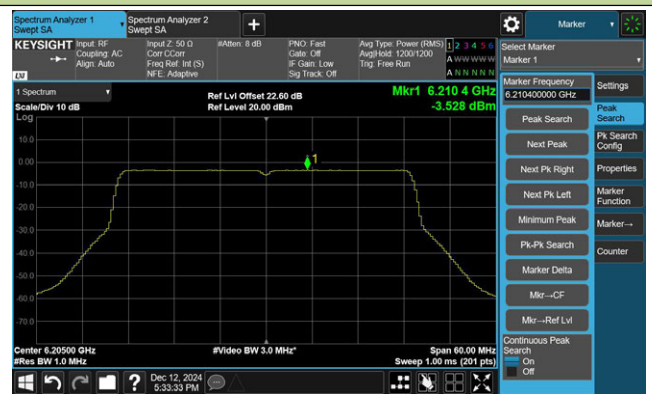

Channel 209 (6995MHz)

Channel 229 (7095MHz)

802.11ax-HE40 Power Spectral Density- Ant 1

Channel 3 (5965MHz)

Channel 51 (6205MHz)

Channel 91 (6405MHz)

Channel 99 (6445MHz)

Channel 107 (6485MHz)

Channel 115 (6525MHz)

Channel 123 (6565MHz)

Channel 147 (6685MHz)

802.11ax-HE40 Power Spectral Density- Ant 1

Channel 179 (6845MHz)

Channel 187 (6885MHz)

Channel 195 (6925MHz)

Channel 211 (7005MHz)