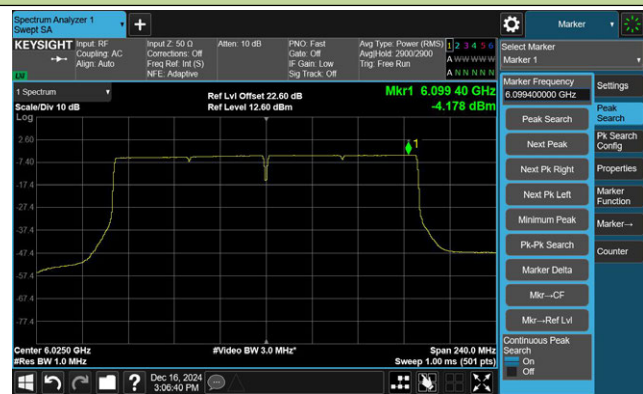

Channel 227 (7085MHz)

802.11ax-HE80 Power Spectral Density- Ant 1

Channel 7 (5985MHz)

Channel 55 (6225MHz)

Channel 87 (6385MHz)

Channel 103 (6465MHz)

Channel 119 (6545MHz)

Channel 135 (6625MHz)

Channel 151 (6705MHz)

Channel 167 (6785MHz)

802.11ax-HE80 Power Spectral Density- Ant 1

Channel 183 (6865MHz)

Channel 199 (6945MHz)

Channel 215 (7025MHz)

802.11ax-HE160 Power Spectral Density- Ant 1

Channel 15 (6025MHz)

Channel 47 (6185MHz)

Channel 79 (6345MHz)

Channel 111 (6505MHz)

Channel 143 (6665MHz)

Channel 175 (6825MHz)

Channel 207 (6985MHz)

802.11be-EHT20 Power Spectral Density- Ant 1

Channel 1 (5955MHz)