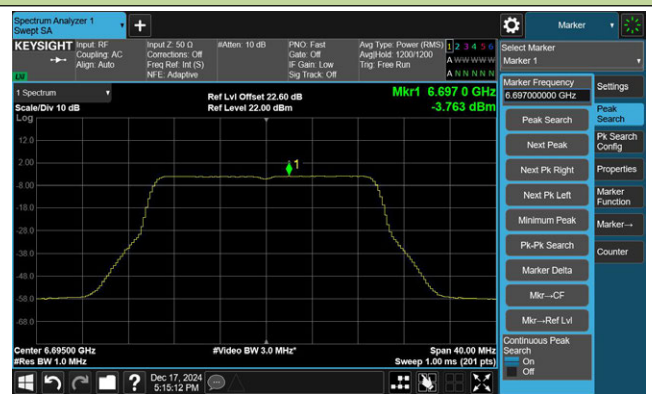

Channel 49 (6195MHz)

Channel 93 (6415MHz)

Channel 97 (6435MHz)

Channel 105 (6475MHz)

Channel 113 (6515MHz)

Channel 117 (6535MHz)

Channel 149 (6695MHz)

802.11be-EHT20 Power Spectral Density- Ant 1

Channel 181 (6855MHz)

Channel 185 (6875MHz)

Channel 189 (6895MHz)

Channel 209 (6995MHz)

Channel 229 (7095MHz)

802.11be-EHT40 Power Spectral Density- Ant 1

Channel 3 (5965MHz)

Channel 51 (6205MHz)