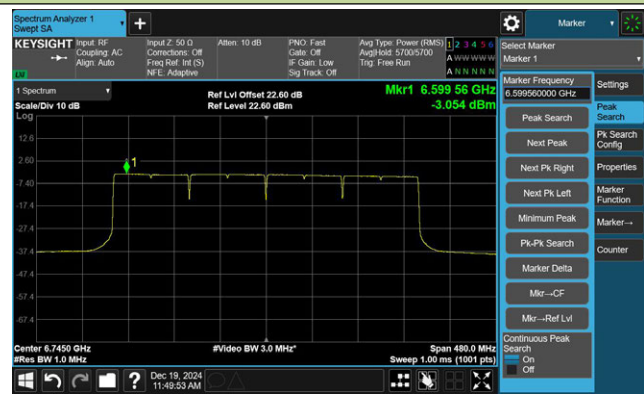

802.11be-EHT320-1 Power Spectral Density- Ant 0

Channel 31 (6105MHz)

Channel 95 (6425MHz)

Channel 159 (6745MHz)

802.11a Power Spectral Density- Ant 1

Channel 1 (5955MHz)

Channel 49 (6195MHz)

Channel 93 (6415MHz)

Channel 97 (6435MHz)

Channel 105 (6475MHz)

Channel 113 (6515MHz)

Channel 117 (6535MHz)

Channel 149 (6695MHz)

802.11a Power Spectral Density- Ant 1

Channel 181 (6855MHz)

Channel 185 (6875MHz)