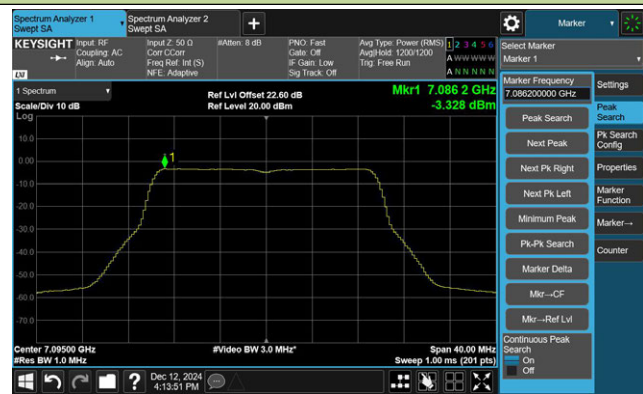

Channel 189 (6895MHz)

Channel 209 (6995MHz)

Channel 229 (7095MHz)

802.11ax-HE20 Power Spectral Density- Ant 1

Channel 1 (5955MHz)

Channel 49 (6195MHz)

Channel 93 (6415MHz)

Channel 97 (6435MHz)

Channel 105 (6475MHz)

Channel 113 (6515MHz)

Channel 117 (6535MHz)

Channel 149 (6695MHz)

802.11ax-HE20 Power Spectral Density- Ant 1

Channel 181 (6855MHz)

Channel 185 (6875MHz)

Channel 189 (6895MHz)

Channel 209 (6995MHz)

Channel 229 (7095MHz)

802.11ax-HE40 Power Spectral Density- Ant 1

Channel 3 (5965MHz)

Channel 51 (6205MHz)

Channel 91 (6405MHz)

Channel 99 (6445MHz)

Channel 107 (6485MHz)