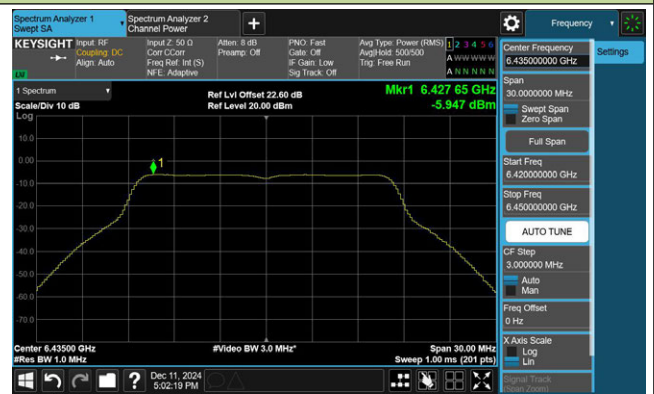

802.11be-EHT320-1 Power Spectral Density- Ant 0

Channel 31 (6105MHz)

Channel 95 (6425MHz)

Channel 159 (6745MHz)

802.11a Power Spectral Density- Ant 1

Channel 1 (5955MHz)

Channel 49 (6195MHz)

Channel 93 (6415MHz)

Channel 97 (6435MHz)

Channel 105 (6475MHz)

Channel 113 (6515MHz)

Channel 117 (6535MHz)

Channel 149 (6695MHz)

802.11a Power Spectral Density- Ant 1

Channel 181 (6855MHz)

Channel 185 (6875MHz)