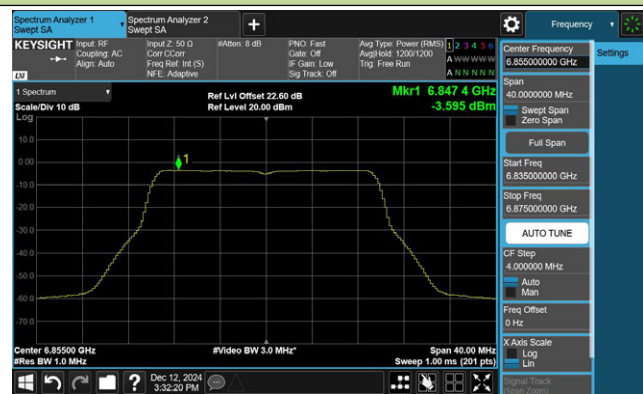

Channel 189 (6895MHz)

Channel 209 (6995MHz)

Channel 229 (7095MHz)

802.11ax-HE20 Power Spectral Density- Ant 1

Channel 1 (5955MHz)

Channel 49 (6195MHz)

Channel 93 (6415MHz)

Channel 97 (6435MHz)

Channel 105 (6475MHz)

Channel 113 (6515MHz)

Channel 117 (6535MHz)

Channel 149 (6695MHz)

802.11ax-HE20 Power Spectral Density- Ant 1

Channel 181 (6855MHz)

Channel 185 (6875MHz)

Channel 189 (6895MHz)

Channel 209 (6995MHz)

Channel 229 (7095MHz)

802.11ax-HE40 Power Spectral Density- Ant 1

Channel 3 (5965MHz)

Channel 51 (6205MHz)

Channel 91 (6405MHz)

Channel 99 (6445MHz)

Channel 107 (6485MHz)