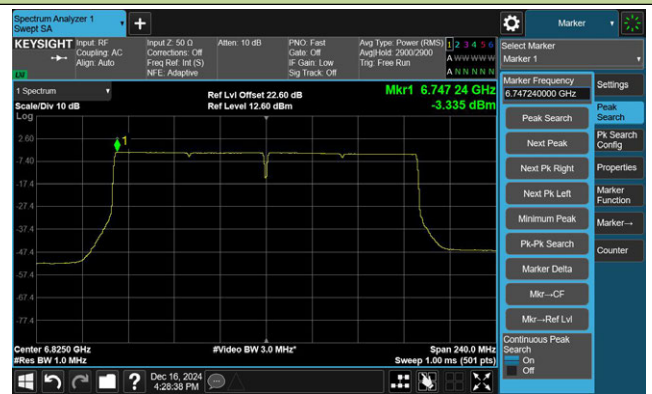

Channel 151 (6705MHz)

Channel 167 (6785MHz)

802.11ax-HE80 Power Spectral Density- Ant 1

Channel 183 (6865MHz)

Channel 199 (6945MHz)

Channel 215 (7025MHz)

802.11ax-HE160 Power Spectral Density- Ant 1

Channel 15 (6025MHz)

Channel 47 (6185MHz)

Channel 79 (6345MHz)

Channel 111 (6505MHz)

Channel 143 (6665MHz)

Channel 175 (6825MHz)

Channel 207 (6985MHz)

802.11be-EHT20 Power Spectral Density- Ant 1

Channel 1 (5955MHz)

Channel 49 (6195MHz)

Channel 93 (6415MHz)

Channel 97 (6435MHz)

Channel 105 (6475MHz)

Channel 113 (6515MHz)

Channel 117 (6535MHz)

Channel 149 (6695MHz)

802.11be-EHT20 Power Spectral Density- Ant 1