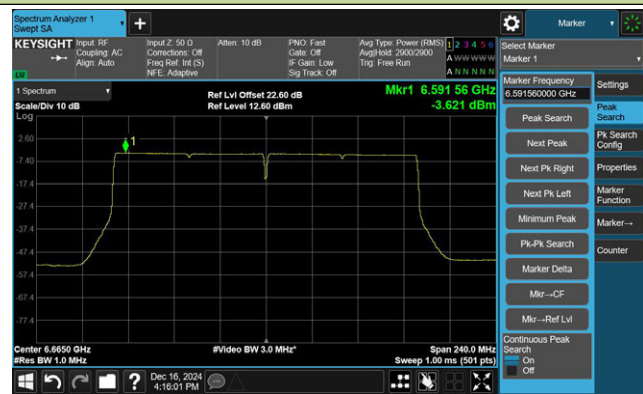

Channel 151 (6705MHz)

Channel 167 (6785MHz)

802.11ax-HE80 Power Spectral Density- Ant 1

Channel 183 (6865MHz)

Channel 199 (6945MHz)

Channel 215 (7025MHz)

802.11ax-HE160 Power Spectral Density- Ant 1

Channel 15 (6025MHz)

Channel 47 (6185MHz)

Channel 79 (6345MHz)

Channel 111 (6505MHz)

Channel 143 (6665MHz)

Channel 175 (6825MHz)

Channel 207 (6985MHz)

802.11be-EHT20 Power Spectral Density- Ant 1

Channel 1 (5955MHz)

Channel 49 (6195MHz)

Channel 93 (6415MHz)

Channel 97 (6435MHz)

Channel 105 (6475MHz)

Channel 113 (6515MHz)

Channel 117 (6535MHz)

Channel 149 (6695MHz)

802.11be-EHT20 Power Spectral Density- Ant 1