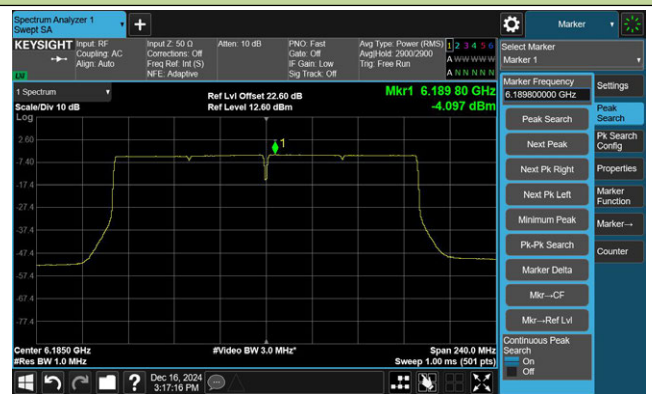

Channel 227 (7085MHz)

802.11ax-HE80 Power Spectral Density- Ant 1

Channel 7 (5985MHz)

Channel 55 (6225MHz)

Channel 87 (6385MHz)

Channel 103 (6465MHz)

Channel 119 (6545MHz)

Channel 135 (6625MHz)

Channel 151 (6705MHz)

Channel 167 (6785MHz)

802.11ax-HE80 Power Spectral Density- Ant 1

Channel 183 (6865MHz)

Channel 199 (6945MHz)

Channel 215 (7025MHz)

802.11ax-HE160 Power Spectral Density- Ant 1

Channel 15 (6025MHz)

Channel 47 (6185MHz)

Channel 79 (6345MHz)

Channel 111 (6505MHz)

Channel 143 (6665MHz)

Channel 175 (6825MHz)

Channel 207 (6985MHz)

802.11be-EHT20 Power Spectral Density- Ant 1

Channel 1 (5955MHz)