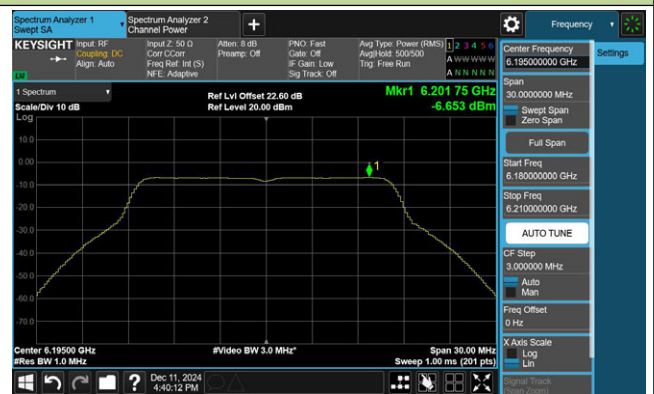

802.11be-EHT320-1 Power Spectral Density- Ant 0

Channel 31 (6105MHz)

Channel 95 (6425MHz)

Channel 159 (6745MHz)

802.11a Power Spectral Density- Ant 1

Channel 1 (5955MHz)

Channel 49 (6195MHz)

Channel 93 (6415MHz)

Channel 97 (6435MHz)

Channel 105 (6475MHz)

Channel 113 (6515MHz)

Channel 117 (6535MHz)

Channel 149 (6695MHz)

802.11a Power Spectral Density- Ant 1

Channel 181 (6855MHz)

Channel 185 (6875MHz)

Channel 189 (6895MHz)

Channel 209 (6995MHz)

Channel 229 (7095MHz)

802.11ax-HE20 Power Spectral Density- Ant 1

Channel 1 (5955MHz)

Channel 49 (6195MHz)

Channel 93 (6415MHz)

Channel 97 (6435MHz)