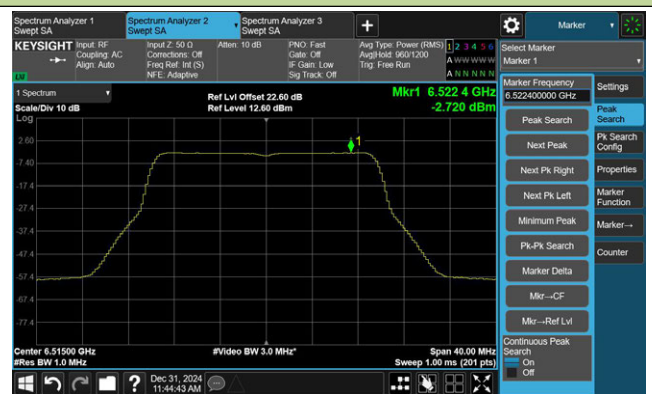

Channel 47 (6185MHz)

Channel 79 (6345MHz)

Channel 111 (6505MHz)

Channel 143 (6665MHz)

Channel 175 (6825MHz)

Channel 207 (6985MHz)

802.11be-EHT20 Power Spectral Density- Ant 1

Channel 1 (5955MHz)

Channel 49 (6195MHz)

Channel 93 (6415MHz)

Channel 97 (6435MHz)

Channel 105 (6475MHz)

Channel 113 (6515MHz)

Channel 117 (6535MHz)

Channel 149 (6695MHz)

802.11be-EHT20 Power Spectral Density- Ant 1

Channel 181 (6855MHz)

Channel 185 (6875MHz)

Channel 189 (6895MHz)

Channel 209 (6995MHz)

Channel 229 (7095MHz)

802.11be-EHT40 Power Spectral Density- Ant 1

Channel 3 (5965MHz)

Channel 51 (6205MHz)