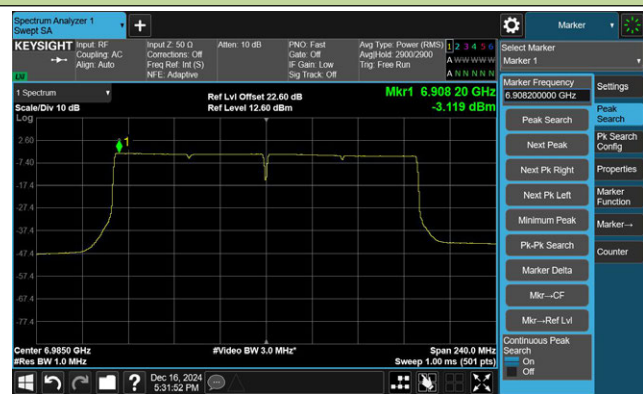

Channel 47 (6185MHz)

Channel 79 (6345MHz)

Channel 111 (6505MHz)

Channel 143 (6665MHz)

Channel 175 (6825MHz)

Channel 207 (6985MHz)

802.11be-EHT20 Power Spectral Density- Ant 1

Channel 1 (5955MHz)

Channel 49 (6195MHz)

Channel 93 (6415MHz)

Channel 97 (6435MHz)

Channel 105 (6475MHz)

Channel 113 (6515MHz)

Channel 117 (6535MHz)

Channel 149 (6695MHz)

802.11be-EHT20 Power Spectral Density- Ant 1