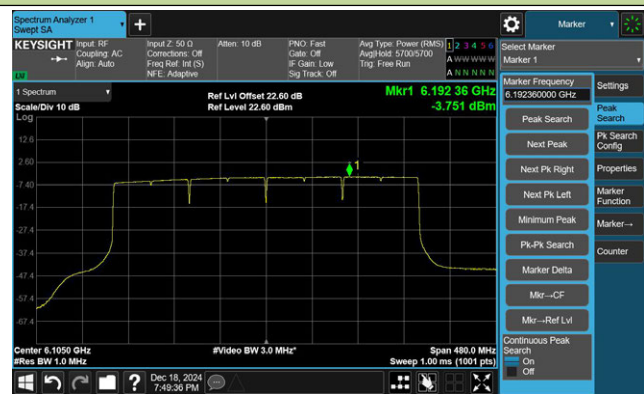

802.11be-EHT320-1 Power Spectral Density- Ant 0

Channel 31 (6105MHz)

Channel 95 (6425MHz)

Channel 159 (6745MHz)

802.11a Power Spectral Density- Ant 1

Channel 1 (5955MHz)

Channel 49 (6195MHz)

Channel 93 (6415MHz)

Channel 97 (6435MHz)

Channel 105 (6475MHz)

Channel 113 (6515MHz)

Channel 117 (6535MHz)

Channel 149 (6695MHz)

802.11a Power Spectral Density- Ant 1

Channel 181 (6855MHz)

Channel 185 (6875MHz)

Channel 189 (6895MHz)

Channel 209 (6995MHz)

Channel 229 (7095MHz)

802.11ax-HE20 Power Spectral Density- Ant 1

Channel 1 (5955MHz)

Channel 49 (6195MHz)

Channel 93 (6415MHz)

Channel 97 (6435MHz)