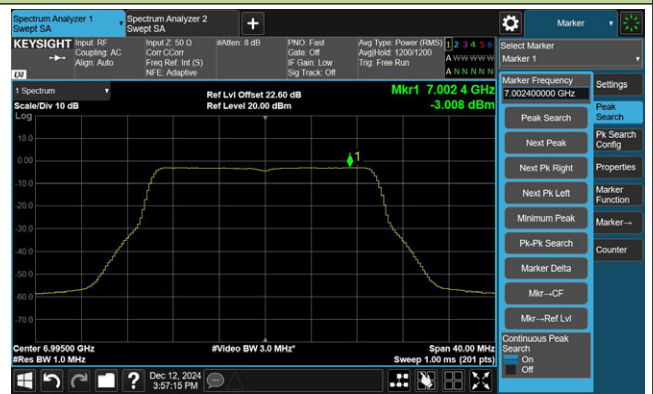

Channel 189 (6895MHz)

Channel 209 (6995MHz)

Channel 229 (7095MHz)

802.11ax-HE20 Power Spectral Density- Ant 1

Channel 1 (5955MHz)

Channel 49 (6195MHz)

Channel 93 (6415MHz)

Channel 97 (6435MHz)

Channel 105 (6475MHz)

Channel 113 (6515MHz)

Channel 117 (6535MHz)

Channel 149 (6695MHz)

802.11ax-HE20 Power Spectral Density- Ant 1

Channel 181 (6855MHz)

Channel 185 (6875MHz)

Channel 189 (6895MHz)

Channel 209 (6995MHz)

Channel 229 (7095MHz)

802.11ax-HE40 Power Spectral Density- Ant 1

Channel 3 (5965MHz)

Channel 51 (6205MHz)

Channel 91 (6405MHz)

Channel 99 (6445MHz)

Channel 107 (6485MHz)