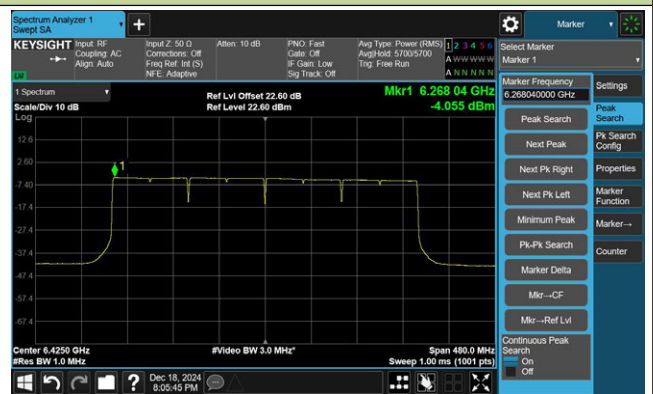

802.11be-EHT320-1 Power Spectral Density- Ant 0

Channel 31 (6105MHz)

Channel 95 (6425MHz)

Channel 159 (6745MHz)

802.11a Power Spectral Density- Ant 1

Channel 1 (5955MHz)

Channel 49 (6195MHz)

Channel 93 (6415MHz)

Channel 97 (6435MHz)

Channel 105 (6475MHz)

Channel 113 (6515MHz)

Channel 117 (6535MHz)

Channel 149 (6695MHz)

802.11a Power Spectral Density- Ant 1

Channel 181 (6855MHz)

Channel 185 (6875MHz)