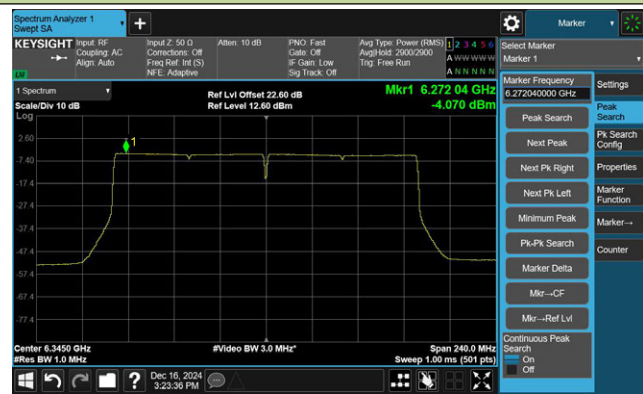

Channel 227 (7085MHz)

802.11ax-HE80 Power Spectral Density- Ant 1

Channel 7 (5985MHz)

Channel 55 (6225MHz)

Channel 87 (6385MHz)

Channel 103 (6465MHz)

Channel 119 (6545MHz)

Channel 135 (6625MHz)

Channel 151 (6705MHz)

Channel 167 (6785MHz)

802.11ax-HE80 Power Spectral Density- Ant 1

Channel 183 (6865MHz)

Channel 199 (6945MHz)

Channel 215 (7025MHz)

802.11ax-HE160 Power Spectral Density- Ant 1

Channel 15 (6025MHz)

Channel 47 (6185MHz)

Channel 79 (6345MHz)

Channel 111 (6505MHz)

Channel 143 (6665MHz)

Channel 175 (6825MHz)

Channel 207 (6985MHz)

802.11be-EHT20 Power Spectral Density- Ant 1

Channel 1 (5955MHz)