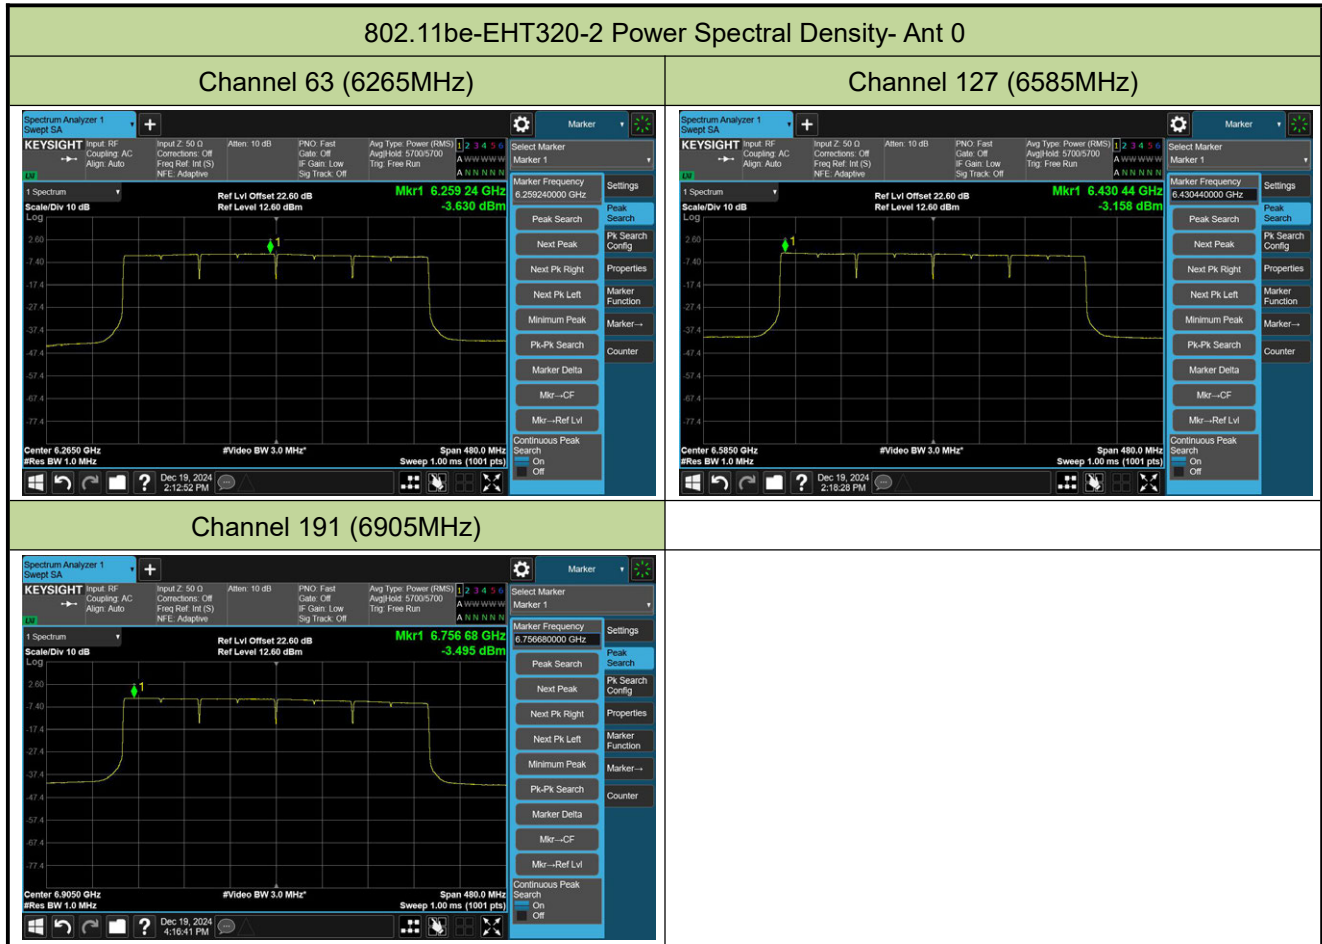

802.11be-EHT320-1 Power Spectral Density- Ant 0

Channel 31 (6105MHz)

Channel 95 (6425MHz)

Channel 159 (6745MHz)

802.11a Power Spectral Density- Ant 1

Channel 1 (5955MHz)

Channel 49 (6195MHz)

Channel 93 (6415MHz)

Channel 97 (6435MHz)

Channel 105 (6475MHz)

Channel 113 (6515MHz)

Channel 117 (6535MHz)

Channel 149 (6695MHz)

802.11a Power Spectral Density- Ant 1

Channel 181 (6855MHz)

Channel 185 (6875MHz)