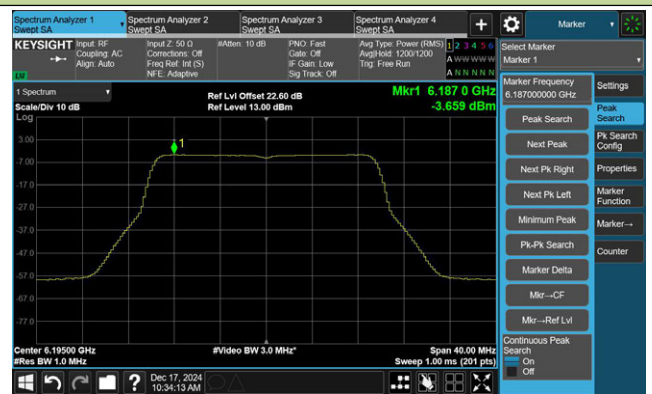

Channel 151 (6705MHz)

Channel 167 (6785MHz)

802.11ax-HE80 Power Spectral Density- Ant 1

Channel 183 (6865MHz)

Channel 199 (6945MHz)

Channel 215 (7025MHz)

802.11ax-HE160 Power Spectral Density- Ant 1

Channel 15 (6025MHz)

Channel 47 (6185MHz)

Channel 79 (6345MHz)

Channel 111 (6505MHz)

Channel 143 (6665MHz)

Channel 175 (6825MHz)

Channel 207 (6985MHz)

802.11be-EHT20 Power Spectral Density- Ant 1

Channel 1 (5955MHz)

Channel 49 (6195MHz)

Channel 93 (6415MHz)

Channel 97 (6435MHz)

Channel 105 (6475MHz)

Channel 113 (6515MHz)

Channel 117 (6535MHz)

Channel 149 (6695MHz)

802.11be-EHT20 Power Spectral Density- Ant 1