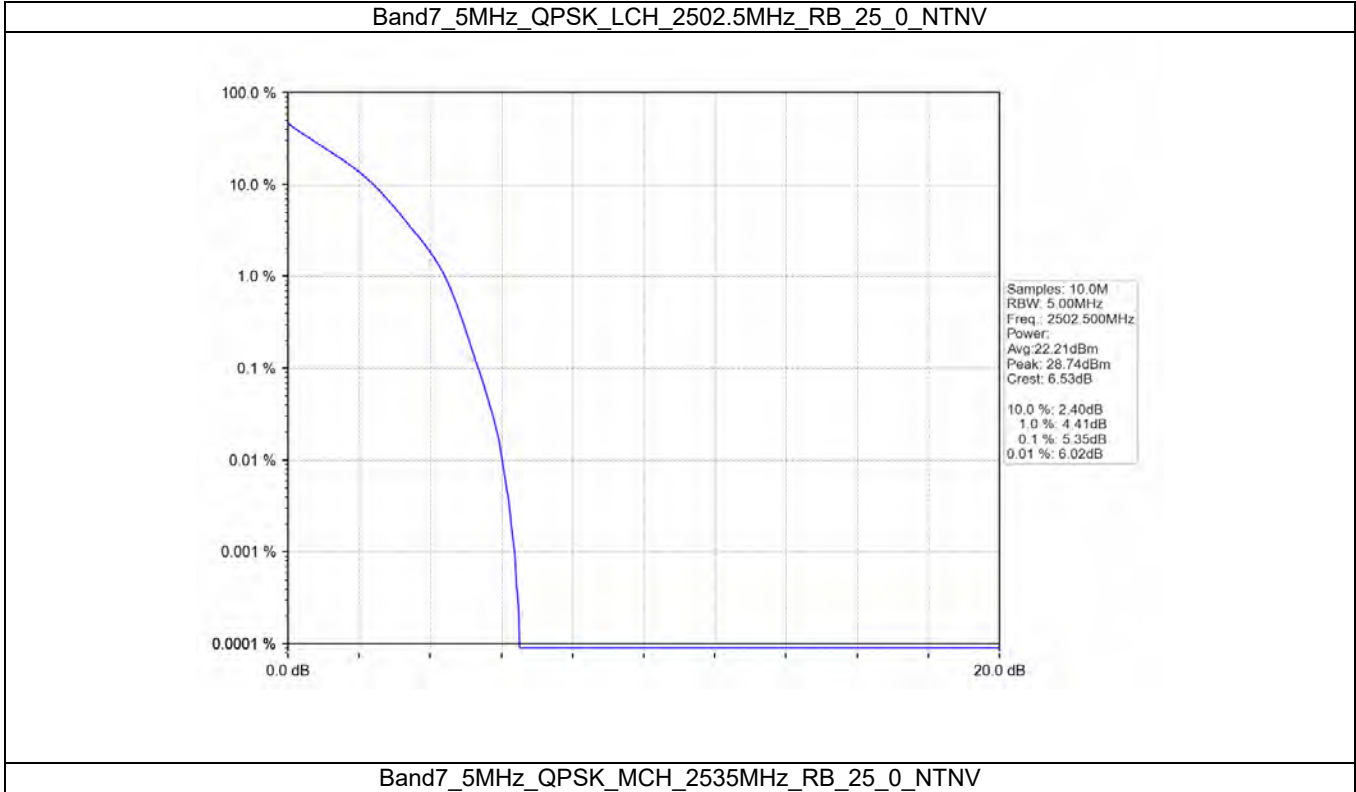

3.2 B7_5MHz

3.2.1 Test Result

Band: 7 / Bandwidth: 5MHz / NTN						
Modulation	Frequency (MHz)	RB Allocation		Peak-Average Ratio (dB)		Verdict
		Size	Offset	Result	Limit	
QPSK	2502.5	25	0	5.35	<=13	Pass
	2535	25	0	5.36	<=13	Pass
	2567.5	25	0	5.34	<=13	Pass
16QAM	2502.5	25	0	6.06	<=13	Pass
	2535	25	0	6.09	<=13	Pass
	2567.5	25	0	6.09	<=13	Pass
64QAM	2502.5	25	0	6.08	<=13	Pass
	2535	25	0	6.07	<=13	Pass
	2567.5	25	0	6.09	<=13	Pass
Band: 7 / Bandwidth: 10MHz / NTN						
Modulation	Frequency (MHz)	RB Allocation		Peak-Average Ratio (dB)		Verdict
		Size	Offset	Result	Limit	
QPSK	2505	50	0	4.60	<=13	Pass
	2535	50	0	4.61	<=13	Pass
	2565	50	0	4.57	<=13	Pass
16QAM	2505	50	0	6.08	<=13	Pass
	2535	50	0	6.02	<=13	Pass
	2565	50	0	6.09	<=13	Pass
64QAM	2505	50	0	6.07	<=13	Pass
	2535	50	0	6.02	<=13	Pass
	2565	50	0	6.10	<=13	Pass
Band: 7 / Bandwidth: 15MHz / NTN						
Modulation	Frequency (MHz)	RB Allocation		Peak-Average Ratio (dB)		Verdict
		Size	Offset	Result	Limit	
QPSK	2507.5	75	0	5.75	<=13	Pass
	2535	75	0	5.76	<=13	Pass
	2562.5	75	0	5.80	<=13	Pass
16QAM	2507.5	75	0	6.72	<=13	Pass
	2535	75	0	6.79	<=13	Pass
	2562.5	75	0	6.91	<=13	Pass
64QAM	2507.5	75	0	6.72	<=13	Pass
	2535	75	0	6.83	<=13	Pass
	2562.5	75	0	6.90	<=13	Pass
Band: 7 / Bandwidth: 20MHz / NTN						
Modulation	Frequency (MHz)	RB Allocation		Peak-Average Ratio (dB)		Verdict
		Size	Offset	Result	Limit	
QPSK	2510	100	0	6.38	<=13	Pass
	2535	100	0	6.42	<=13	Pass
	2560	100	0	6.44	<=13	Pass
16QAM	2510	100	0	7.10	<=13	Pass
	2535	100	0	7.19	<=13	Pass
	2560	100	0	7.15	<=13	Pass
64QAM	2510	100	0	7.10	<=13	Pass
	2535	100	0	7.19	<=13	Pass
	2560	100	0	7.16	<=13	Pass

BV 7Layers Communications
Technology (Shenzhen) Co. Ltd

No.B102, Dazu Chuangxin Mansion, North of Beihuan
Avenue, North Area, Hi-Tech Industrial Park, Nanshan
District, Shenzhen, Guangdong, China

Tel: +86 755 8869 6566

Fax: +86 755 8869 6577

Email: customerservice.sw@bureauveritas.com

3.2.2 Test Graph