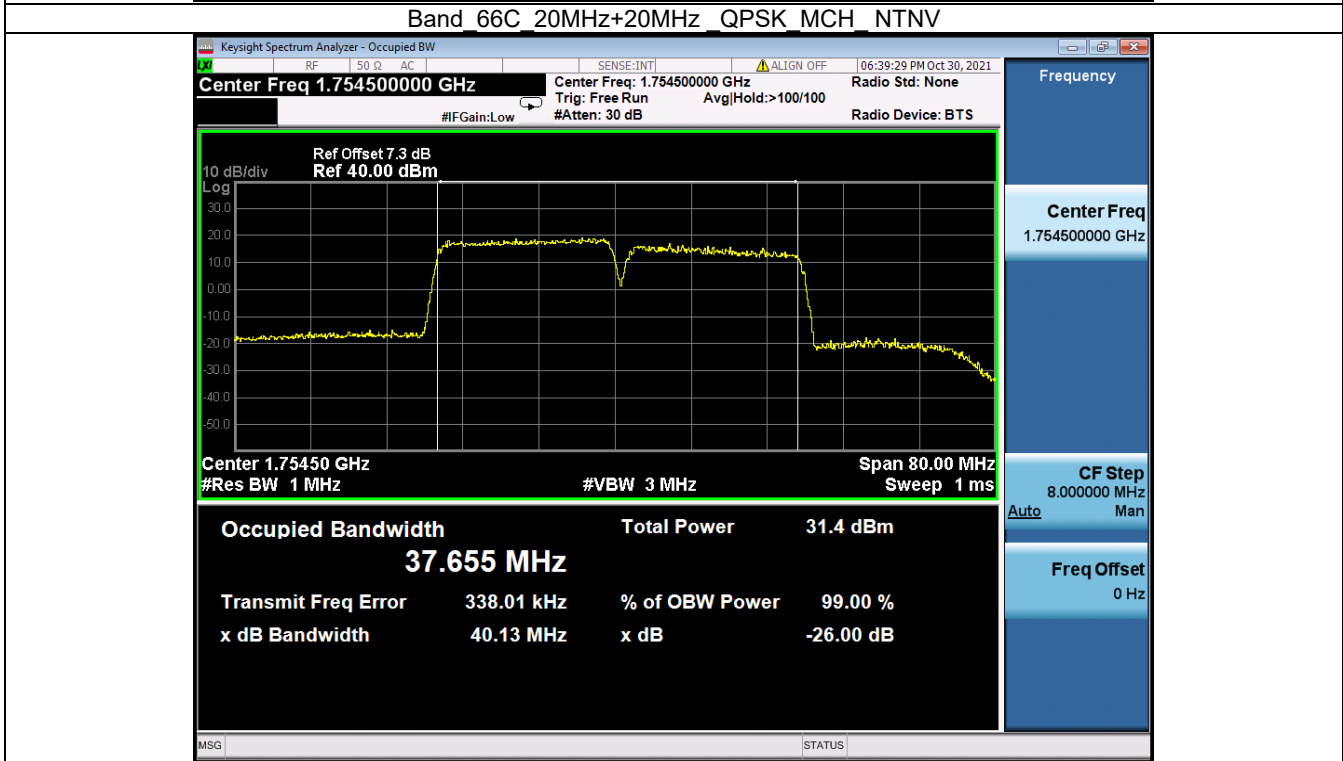

BV 7Layers Communications Technology (Shenzhen) Co. Ltd

No.B102, Dazu Chuangxin Mansion, North of Beihuan Avenue, North Area, Hi-Tech Industrial Park, Nanshan District, Shenzhen, Guangdong, China

Tel: +86 755 8869 6566

Fax: +86 755 8869 6577

Email: customerservice.sw@bureauveritas.com