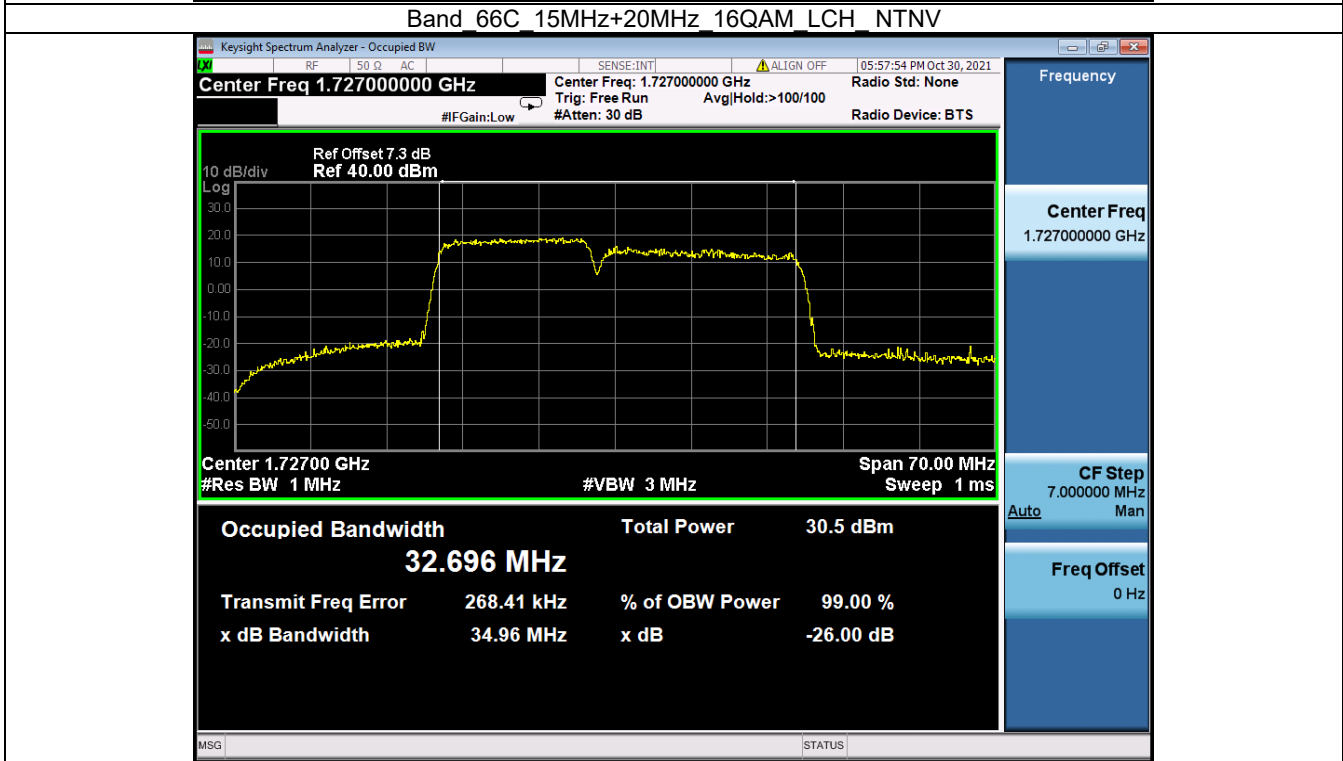

BV 7Layers Communications Technology (Shenzhen) Co. Ltd

No.B102, Dazu Chuangxin Mansion, North of Beihuan Avenue, North Area, Hi-Tech Industrial Park, Nanshan District, Shenzhen, Guangdong, China

Tel: +86 755 8869 6566

Fax: +86 755 8869 6577

Email: customerservice.sw@bureauveritas.com