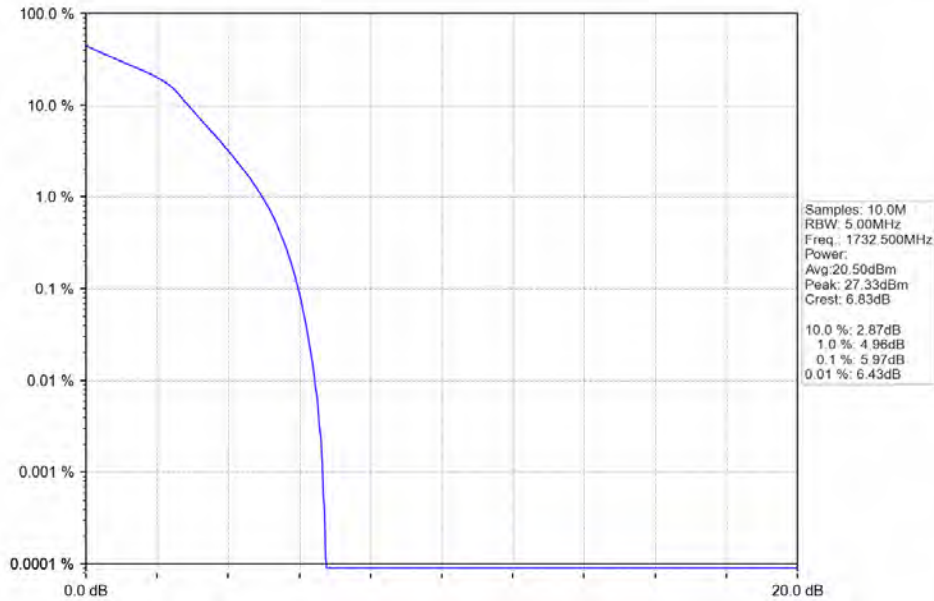

Band 4 3MHz 16QAM MCH 1732.5MHz RB 15_0 NTN