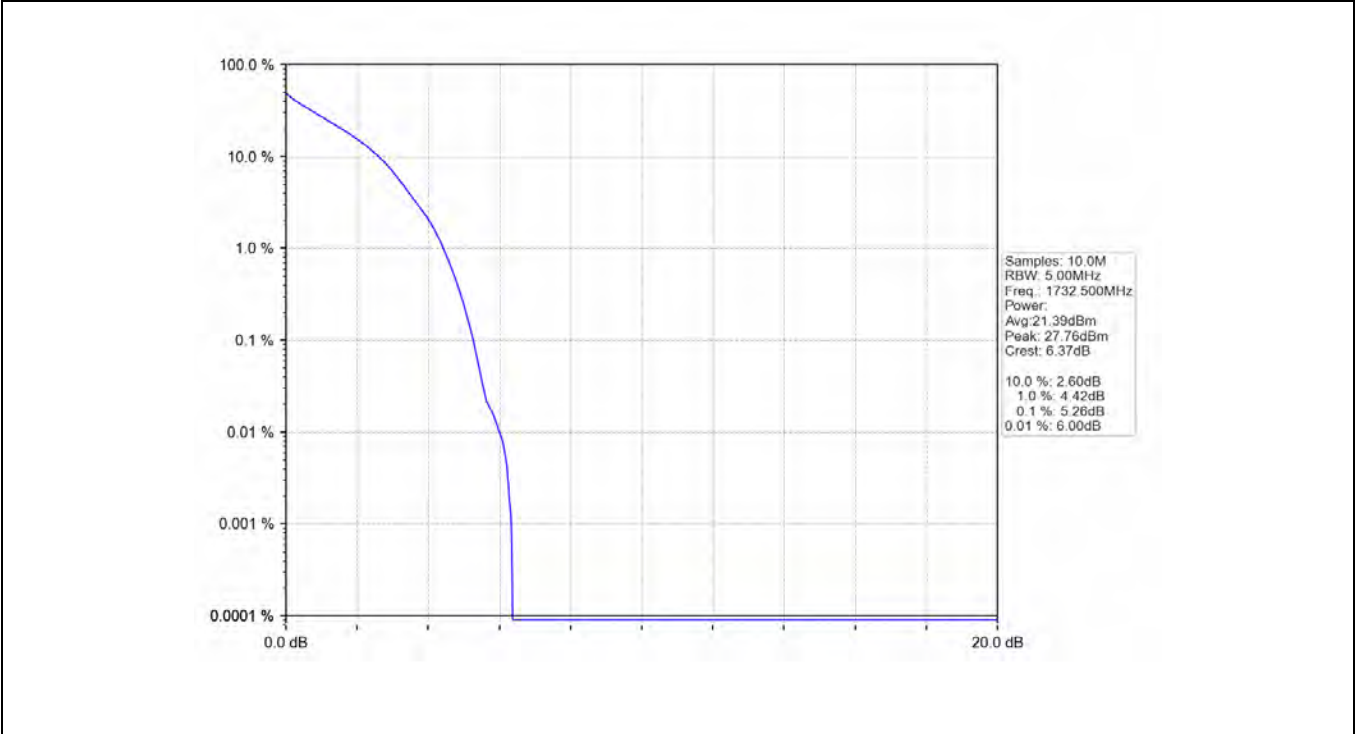

BV 7Layers Communications
Technology (Shenzhen) Co. Ltd

No.B102, Dazu Chuangxin Mansion, North of Beihuan
Avenue, North Area, Hi-Tech Industrial Park, Nanshan
District, Shenzhen, Guangdong, China

Tel: +86 755 8869 6566
Fax: +86 755 8869 6577
Email: customerservice.sw@bureauveritas.com