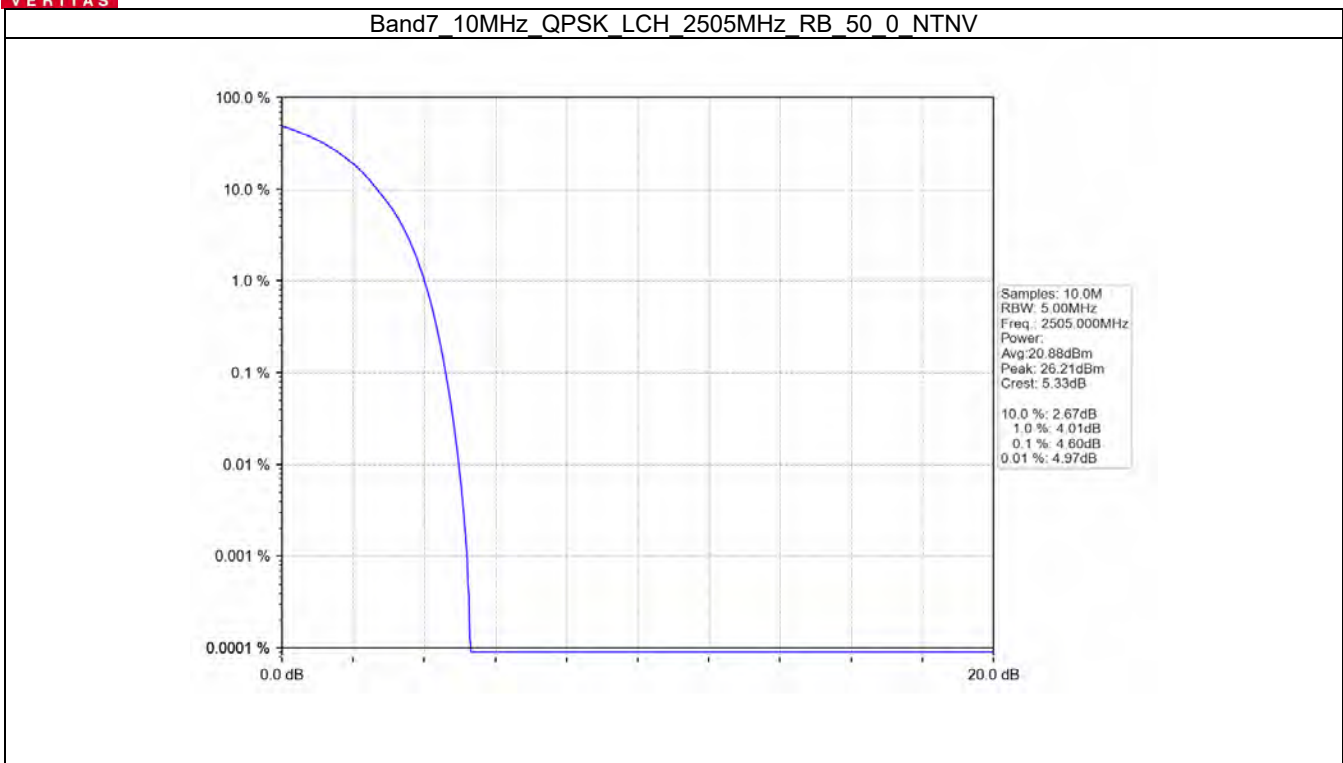

BV 7Layers Communications
Technology (Shenzhen) Co. Ltd

No.B102, Dazhu Chuangxin Mansion, North of Beihuan
Avenue, North Area, Hi-Tech Industrial Park, Nanshan
District, Shenzhen, Guangdong, China

Tel: +86 755 8869 6566

Fax: +86 755 8869 6577

Email: customerservice.sw@bureauveritas.com