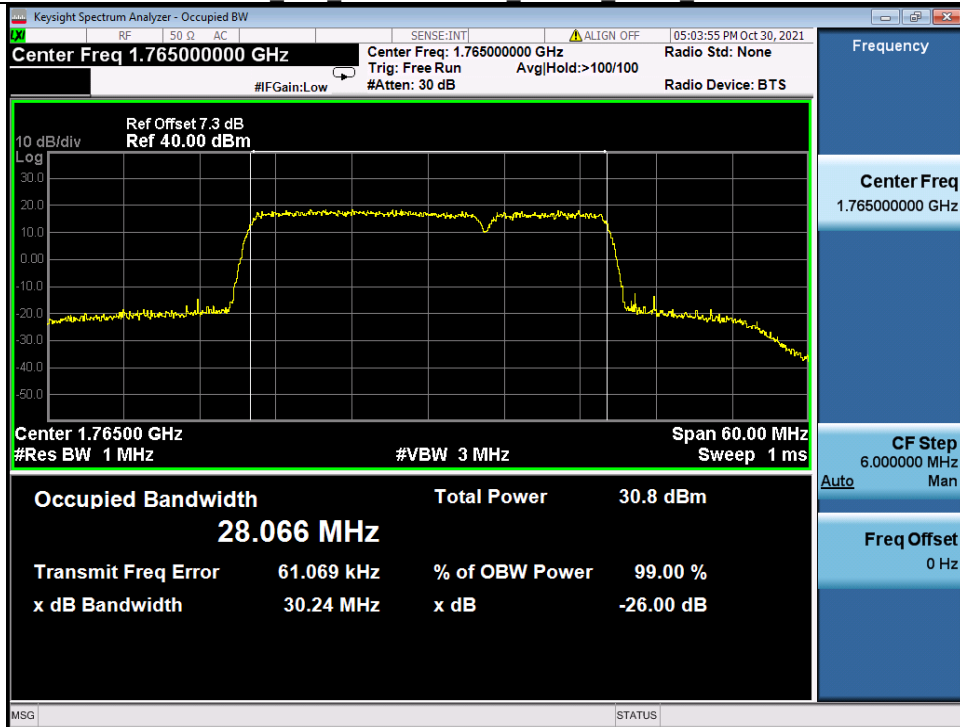

Band 66C 20MHz+10MHz 16QAM MCH NTN

Band 66C 20MHz+10MHz 16QAM HCH NTN

BV 7Layers Communications
Technology (Shenzhen) Co. Ltd

No.B102, Dazu Chuangxin Mansion, North of Beihuan
Avenue, North Area, Hi-Tech Industrial Park, Nanshan
District, Shenzhen, Guangdong, China