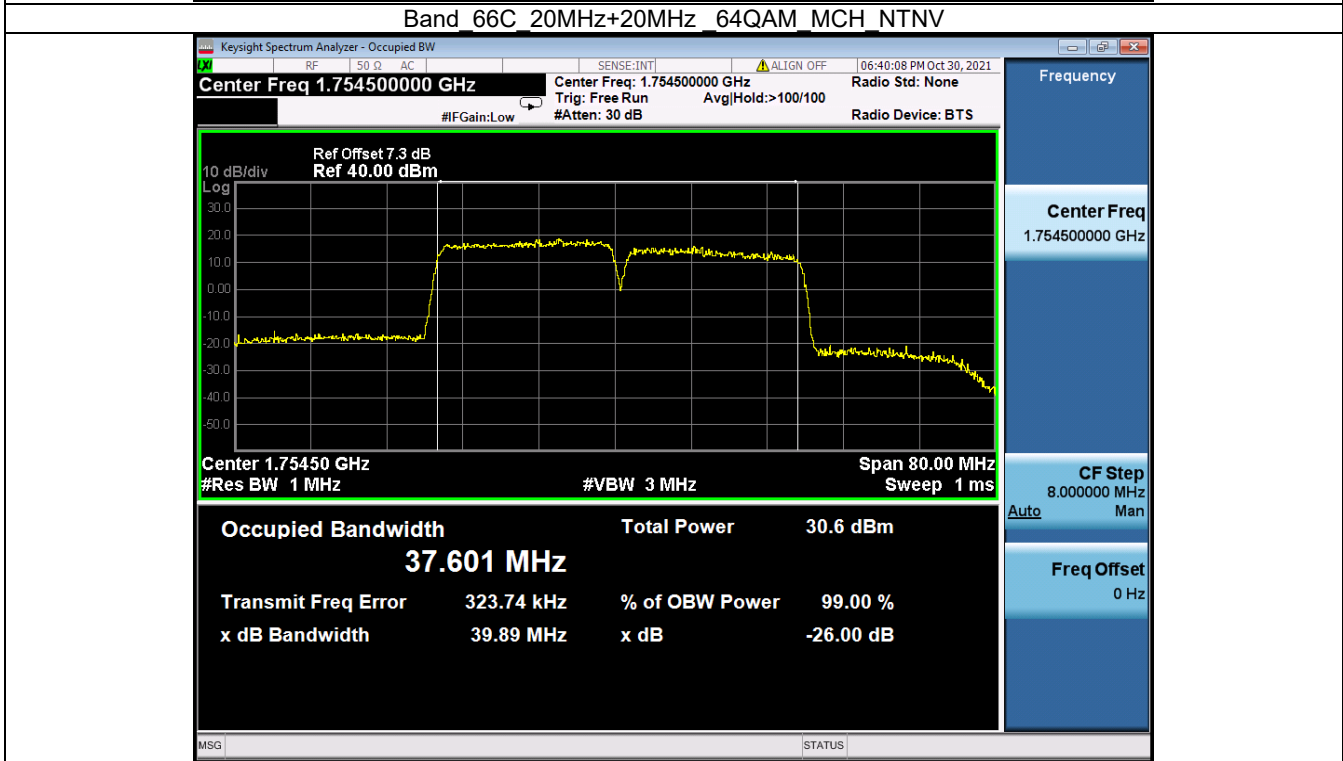

BV 7Layers Communications Technology (Shenzhen) Co. Ltd

No.B102, Dazu Chuangxin Mansion, North of Beihuan Avenue, North Area, Hi-Tech Industrial Park, Nanshan District, Shenzhen, Guangdong, China

Tel: +86 755 8869 6566

Fax: +86 755 8869 6577

Email: customerservice.sw@bureauveritas.com