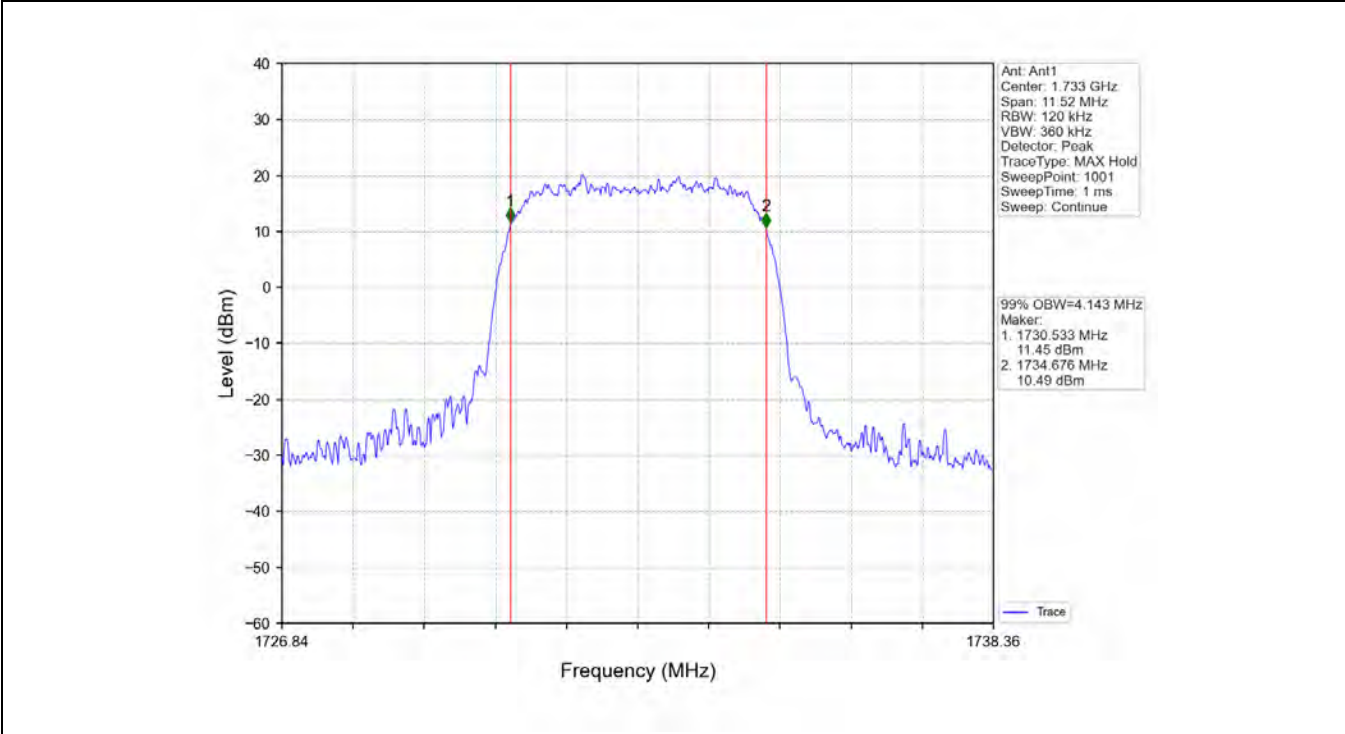

BV 7Layers Communications
Technology (Shenzhen) Co. Ltd

No.B102, Dazu Chuangxin Mansion, North of Beihuan
Avenue, North Area, Hi-Tech Industrial Park, Nanshan
District, Shenzhen, Guangdong, China

Tel: +86 755 8869 6566

Fax: +86 755 8869 6577

Email: customerservice.sw@bureauveritas.com