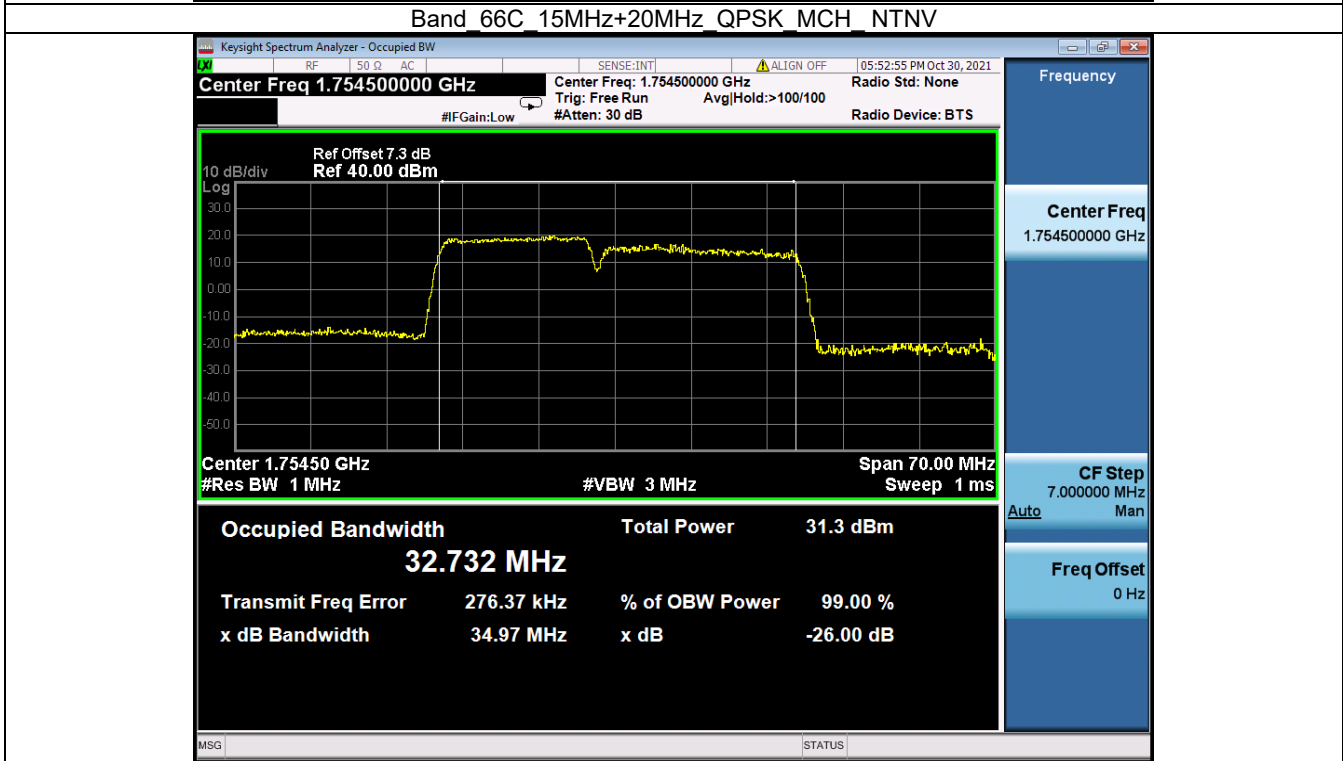

BV 7Layers Communications Technology (Shenzhen) Co. Ltd

No.B102, Dazu Chuangxin Mansion, North of Beihuan Avenue, North Area, Hi-Tech Industrial Park, Nanshan District, Shenzhen, Guangdong, China

Tel: +86 755 8869 6566

Fax: +86 755 8869 6577

Email: customerservice.sw@bureauveritas.com