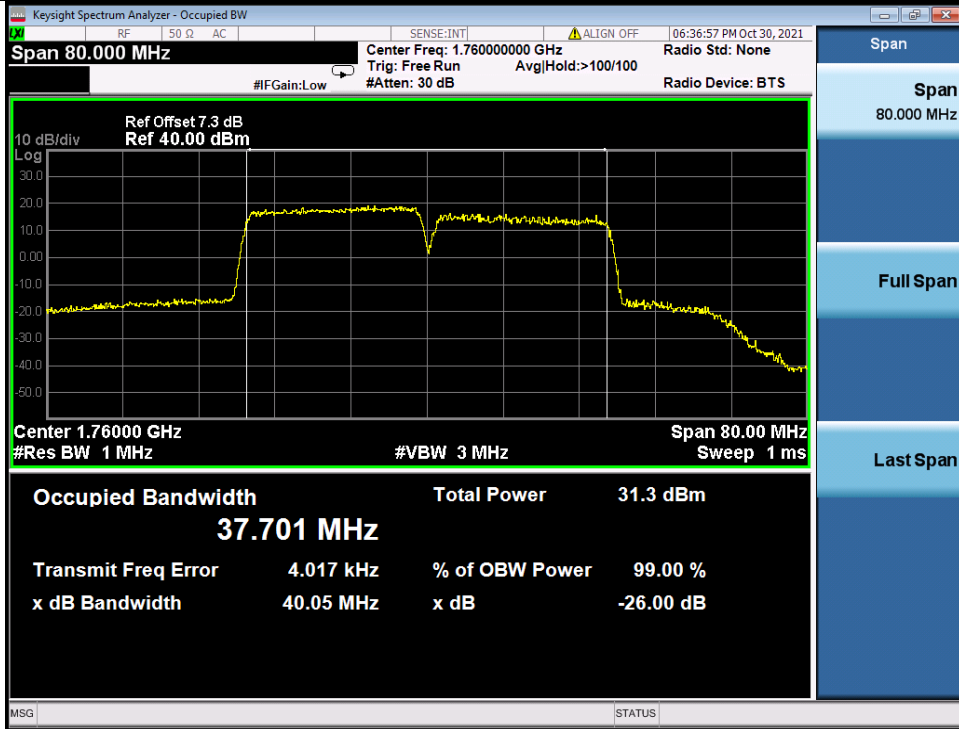

Tel: +86 755 8869 6566

Fax: +86 755 8869 6577

Email: customerservice.sw@bureauveritas.com

Band 66C 20MHz+20MHz QPSK HCH NTN

Band 66C 20MHz+20MHz 16QAM LCH NTN

BV 7Layers Communications Technology (Shenzhen) Co. Ltd