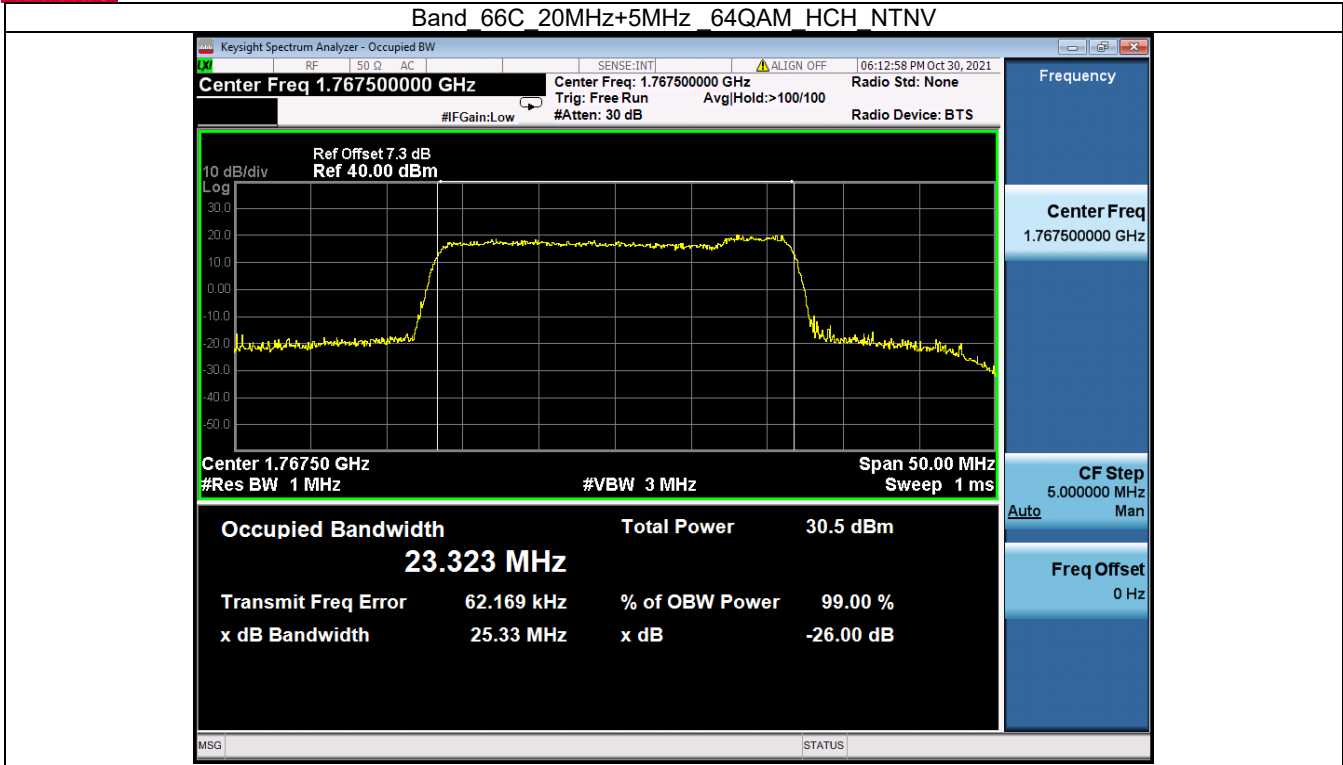

Tel: +86 755 8869 6566

Fax: +86 755 8869 6577

Email: customerservice.sw@bureauveritas.com

Band 66C 20MHz+5MHz 64QAM HCH NTN

BV 7Layers Communications Technology (Shenzhen) Co. Ltd

No.B102, Dazu Chuangxin Mansion, North of Beihuan Avenue, North Area, Hi-Tech Industrial Park, Nanshan District, Shenzhen, Guangdong, China