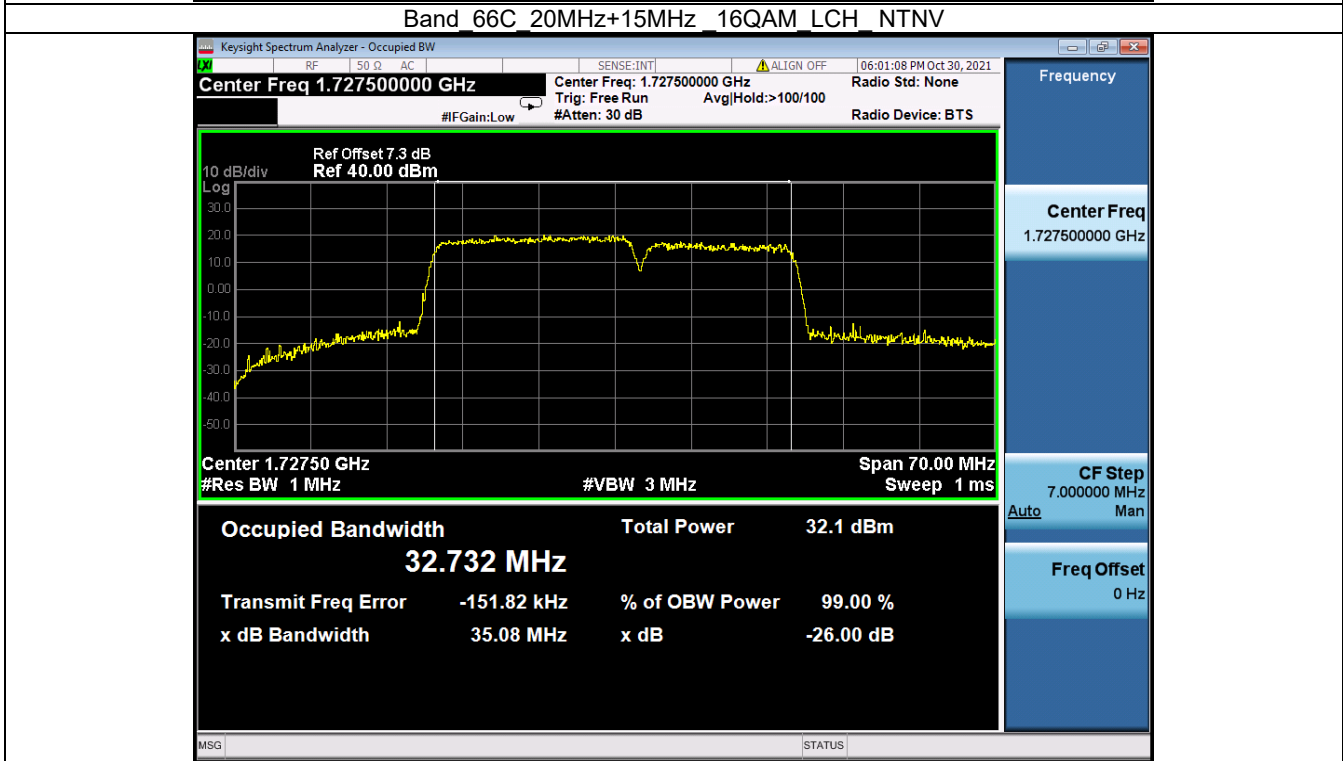

BV 7Layers Communications Technology (Shenzhen) Co. Ltd

No.B102, Dazu Chuangxin Mansion, North of Beihuan Avenue, North Area, Hi-Tech Industrial Park, Nanshan District, Shenzhen, Guangdong, China

Tel: +86 755 8869 6566

Fax: +86 755 8869 6577

Email: customerservice.sw@bureauveritas.com