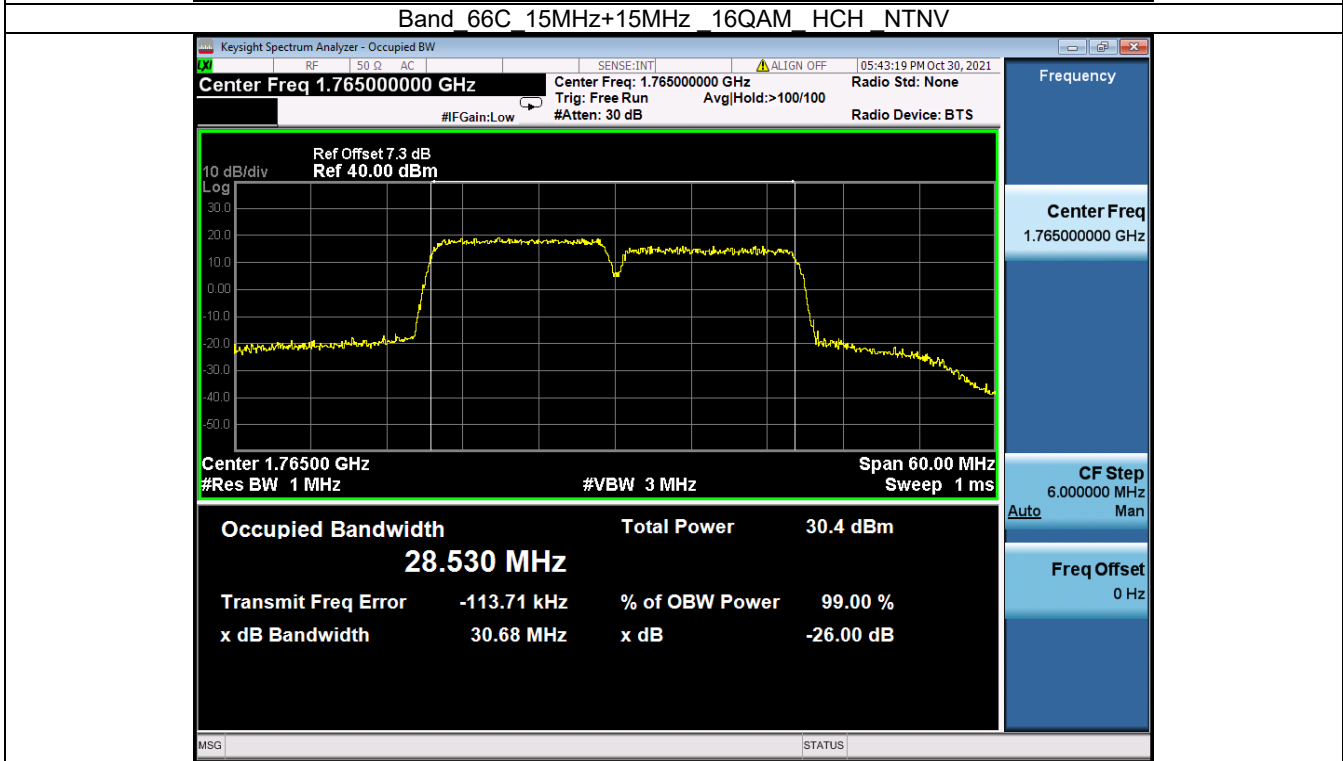

BV 7Layers Communications Technology (Shenzhen) Co. Ltd

No.B102, Dazu Chuangxin Mansion, North of Beihuan Avenue, North Area, Hi-Tech Industrial Park, Nanshan District, Shenzhen, Guangdong, China

Tel: +86 755 8869 6566

Fax: +86 755 8869 6577

Email: customerservice.sw@bureauveritas.com