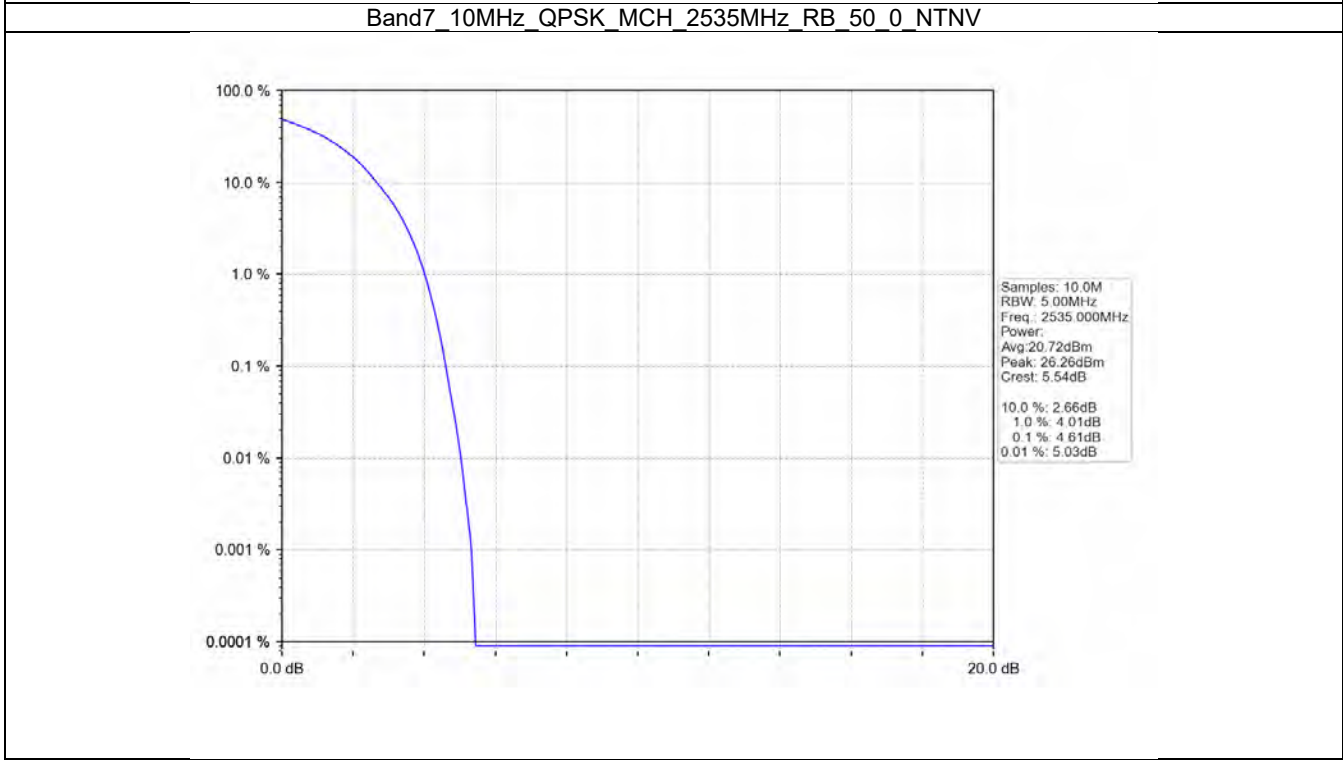

BV 7Layers Communications
Technology (Shenzhen) Co. Ltd

No.B102, Dazhu Chuangxin Mansion, North of Beihuan
Avenue, North Area, Hi-Tech Industrial Park, Nanshan
District, Shenzhen, Guangdong, China

Tel: +86 755 8869 6566

Fax: +86 755 8869 6577

Email: customerservice.sw@bureauveritas.com