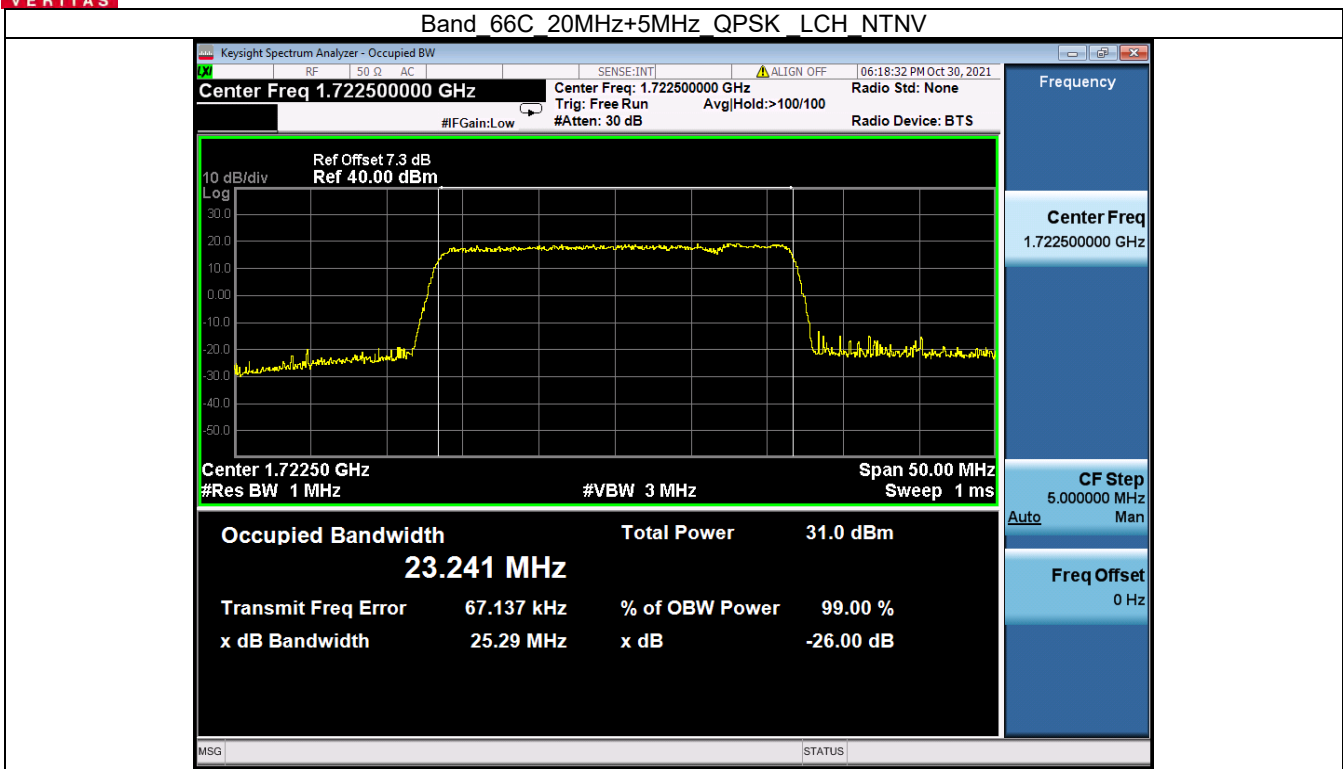

BV 7Layers Communications Technology (Shenzhen) Co. Ltd

No.B102, Dazu Chuangxin Mansion, North of Beihuan Avenue, North Area, Hi-Tech Industrial Park, Nanshan District, Shenzhen, Guangdong, China

Tel: +86 755 8869 6566

Fax: +86 755 8869 6577

Email: customerservice.sw@bureauveritas.com