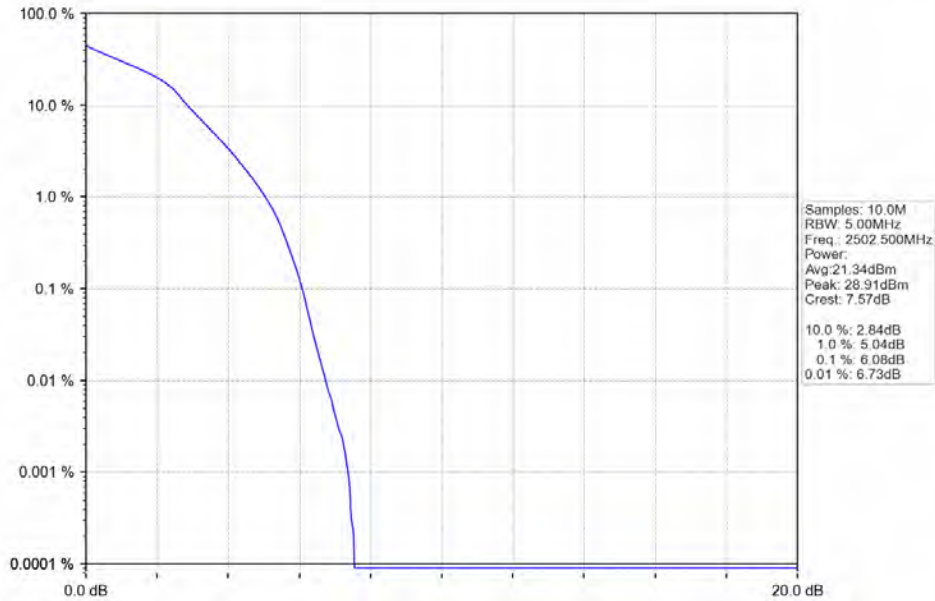

Band7_5MHz_64QAM_LCH_2502.5MHz_RB_25_0_NTNV