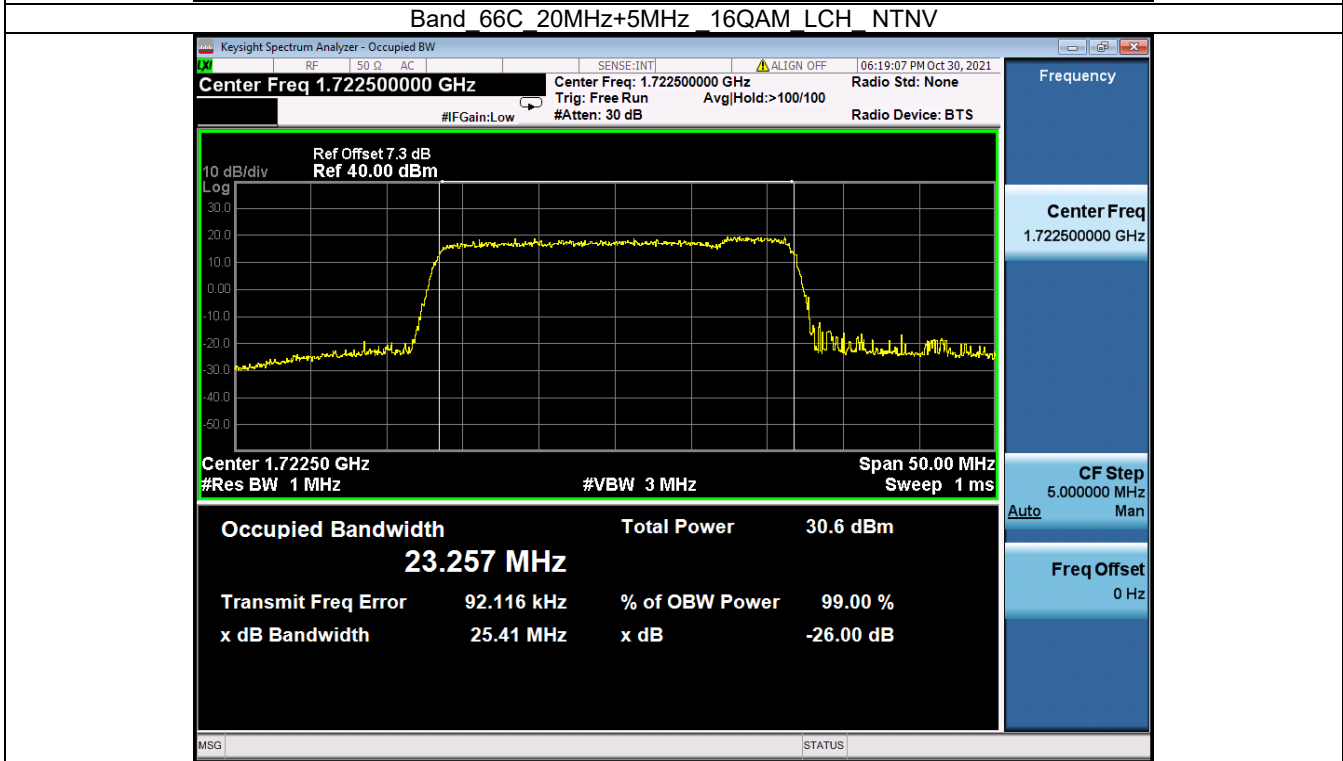

BV 7Layers Communications Technology (Shenzhen) Co. Ltd

No.B102, Dazu Chuangxin Mansion, North of Beihuan Avenue, North Area, Hi-Tech Industrial Park, Nanshan District, Shenzhen, Guangdong, China

Tel: +86 755 8869 6566

Fax: +86 755 8869 6577

Email: customerservice.sw@bureauveritas.com