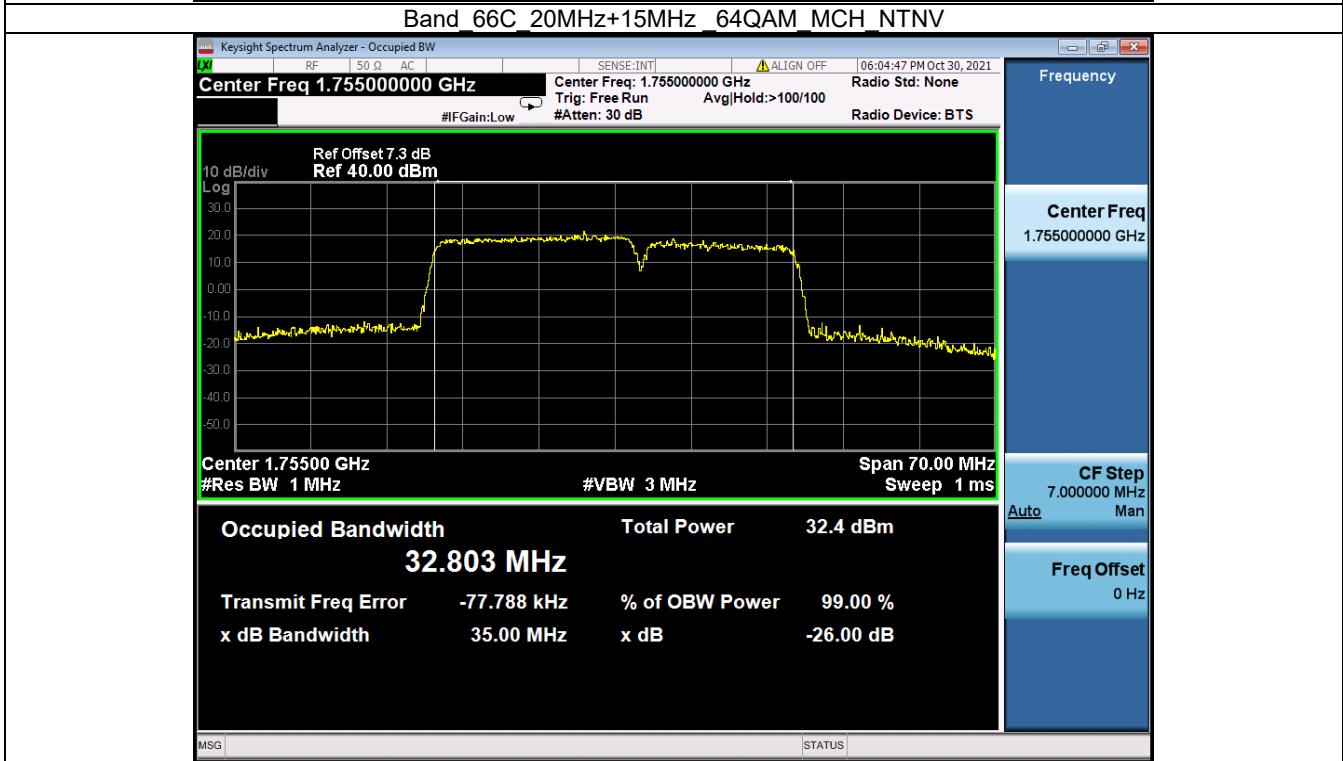

BV 7Layers Communications Technology (Shenzhen) Co. Ltd

No.B102, Dazu Chuangxin Mansion, North of Beihuan Avenue, North Area, Hi-Tech Industrial Park, Nanshan District, Shenzhen, Guangdong, China

Tel: +86 755 8869 6566

Fax: +86 755 8869 6577

Email: customerservice.sw@bureauveritas.com