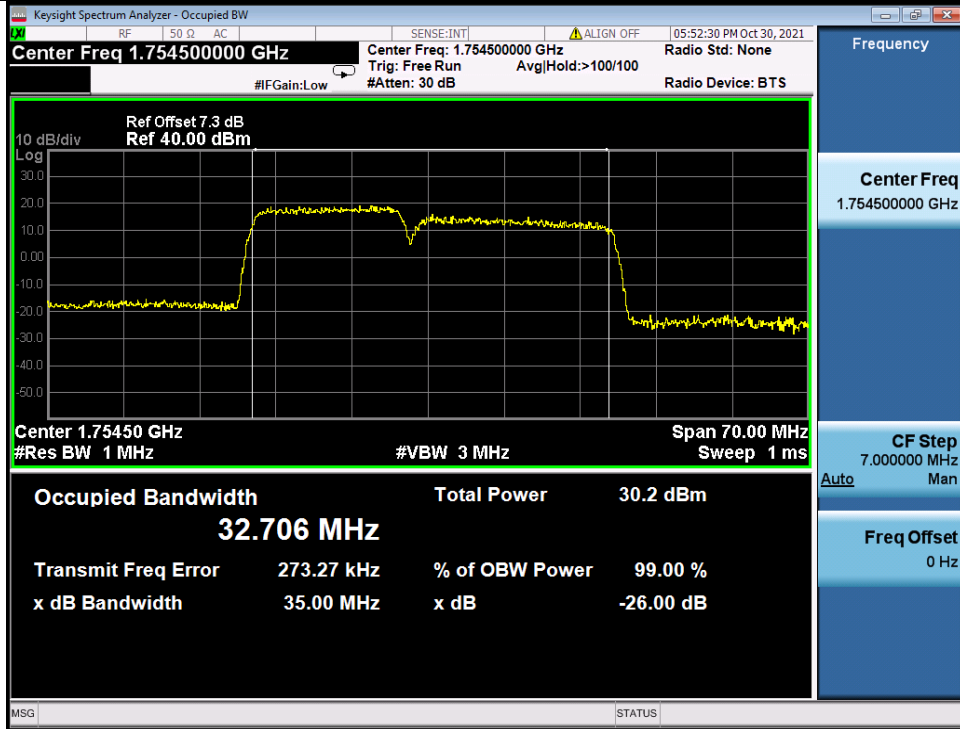

Band 66C 15MHz+20MHz 16QAM MCH NTN