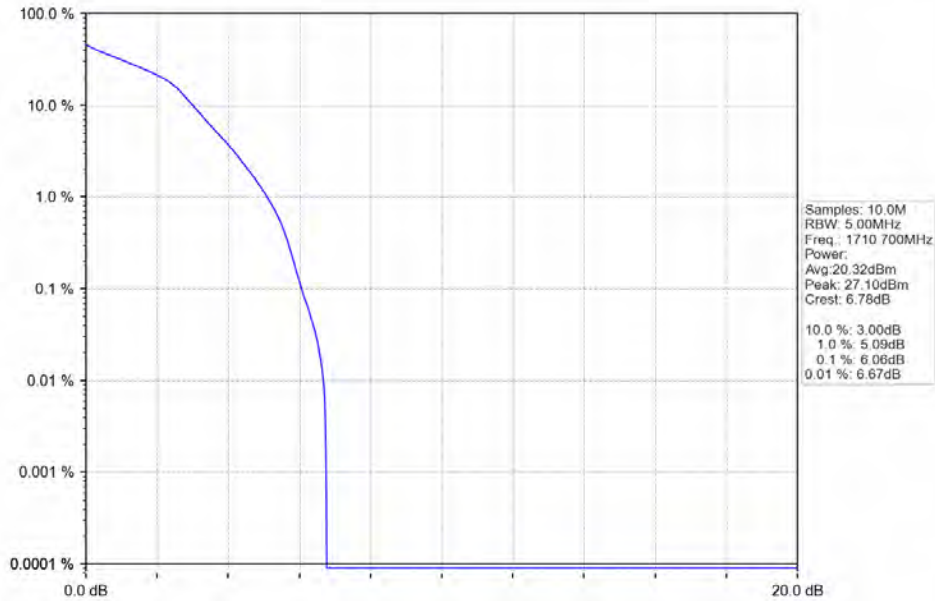

Band_LTE Band 4_16QAM_HCH_1754.3MHz_RB_6_0_NTNV

Band_LTE Band 4_64QAM_LCH_1710.7MHz_RB_6_0_NTNV

Band_LTE Band 4_64QAM_MCH_1732.5MHz_RB_6_0_NTNV

Band_LTE Band 4_64QAM_HCH_1754.3MHz_RB_6_0_NTNV

Band 4 3MHz QPSK HCH 1753.5MHz RB 15 0 NTVN