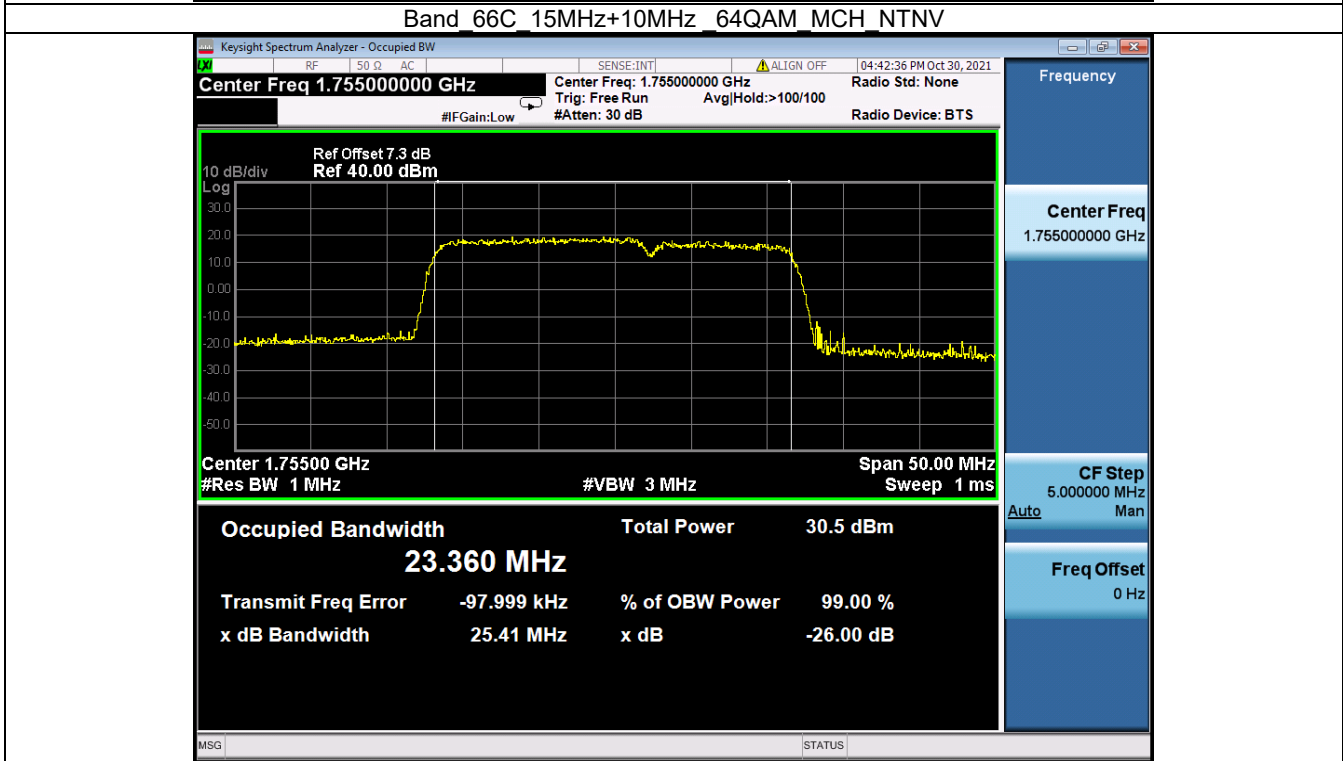

BV 7Layers Communications Technology (Shenzhen) Co. Ltd

No.B102, Dazu Chuangxin Mansion, North of Beihuan Avenue, North Area, Hi-Tech Industrial Park, Nanshan District, Shenzhen, Guangdong, China

Tel: +86 755 8869 6566

Fax: +86 755 8869 6577

Email: customerservice.sw@bureauveritas.com