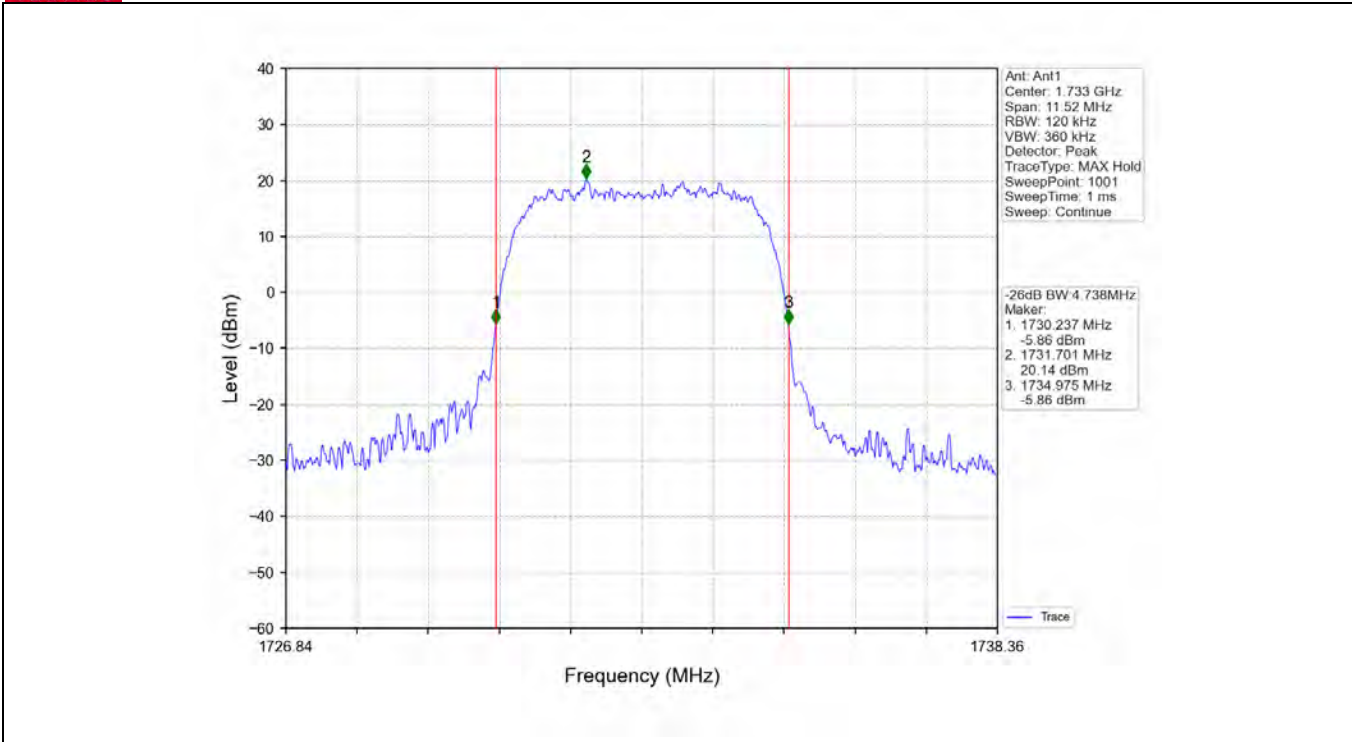

BV 7Layers Communications
Technology (Shenzhen) Co. Ltd

No.B102, Dazu Chuangxin Mansion, North of Beihuan
Avenue, North Area, Hi-Tech Industrial Park, Nanshan
District, Shenzhen, Guangdong, China

Tel: +86 755 8869 6566

Fax: +86 755 8869 6577

Email: customerservice.sw@bureauveritas.com