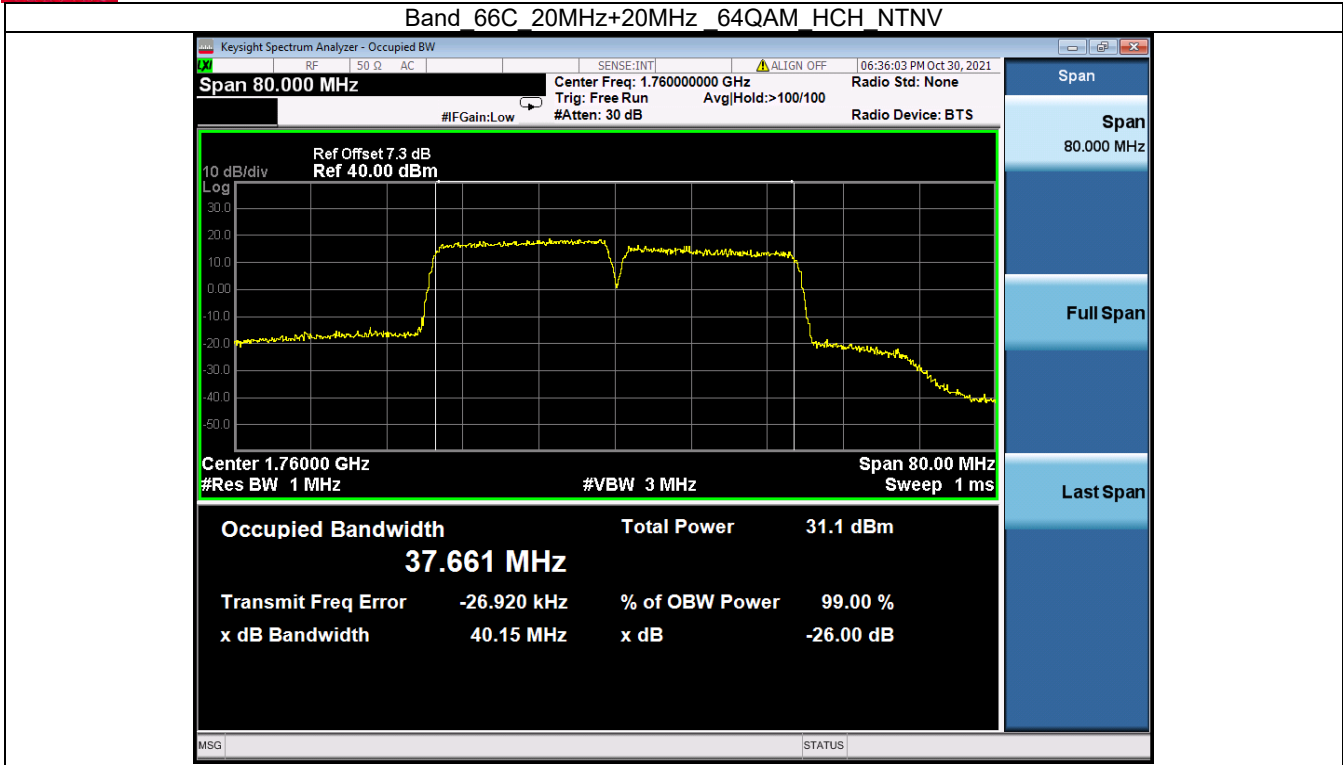

Band 66C 20MHz+20MHz 64QAM HCH NTN

BV 7Layers Communications Technology (Shenzhen) Co. Ltd

No.B102, Dazu Chuangxin Mansion, North of Beihuan Avenue, North Area, Hi-Tech Industrial Park, Nanshan District, Shenzhen, Guangdong, China

Tel: +86 755 8869 6566

Fax: +86 755 8869 6577

Email: customerservice.sw@bureauveritas.com