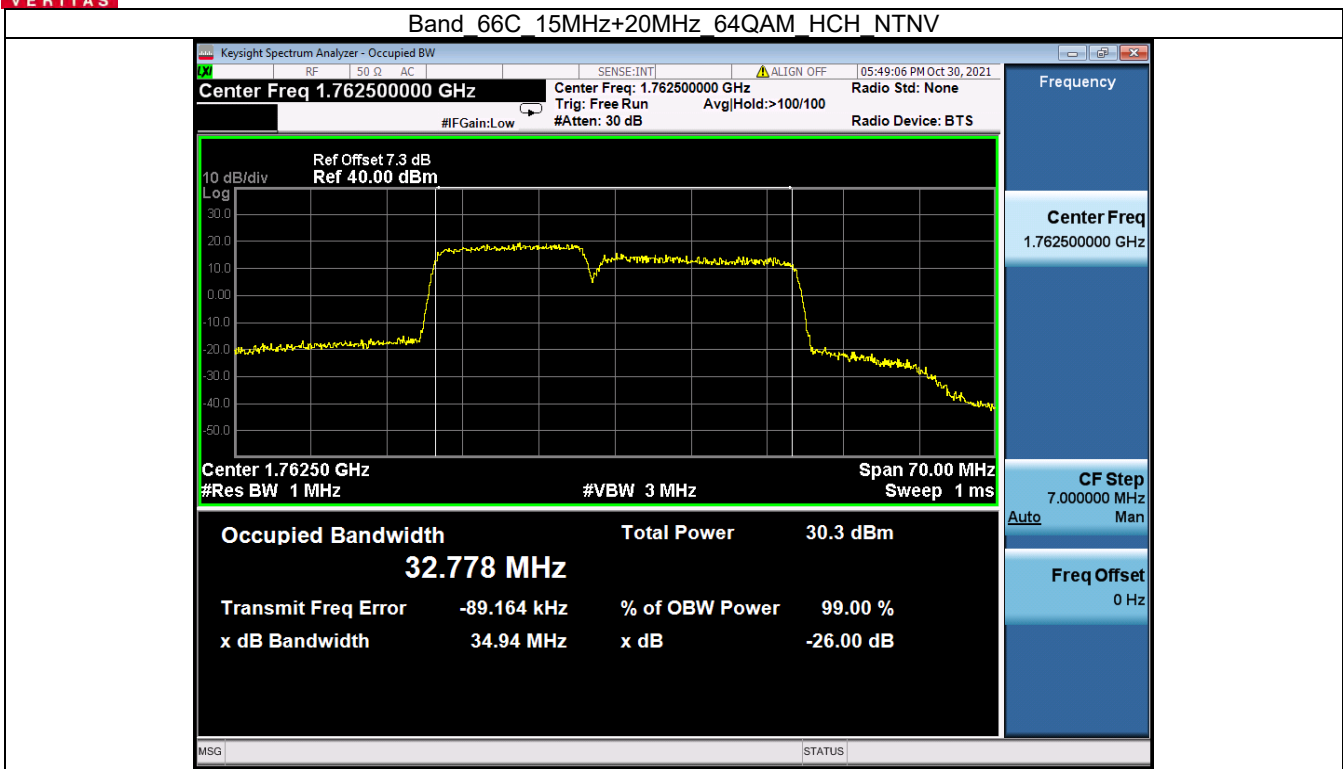

BV 7Layers Communications Technology (Shenzhen) Co. Ltd

No.B102, Dazu Chuangxin Mansion, North of Beihuan Avenue, North Area, Hi-Tech Industrial Park, Nanshan District, Shenzhen, Guangdong, China

Tel: +86 755 8869 6566

Fax: +86 755 8869 6577

Email: customerservice.sw@bureauveritas.com