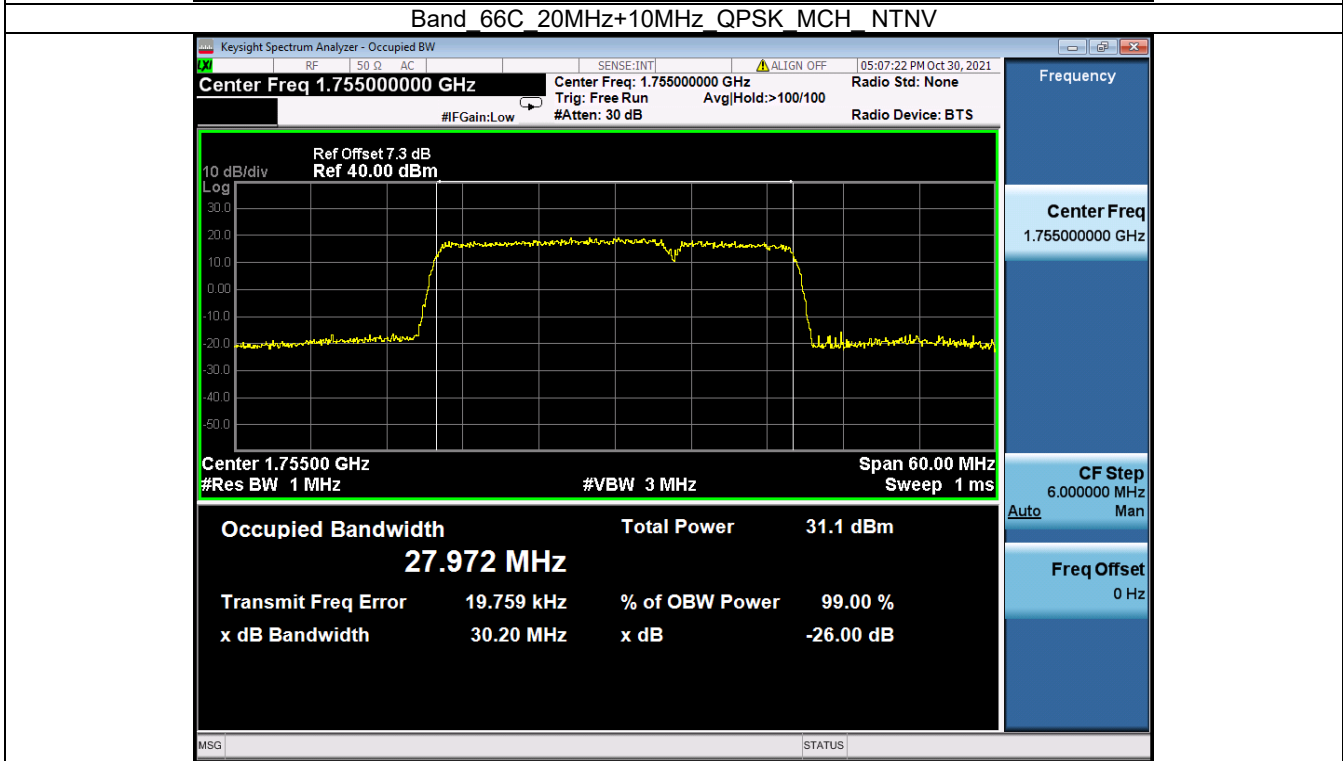

BV 7Layers Communications Technology (Shenzhen) Co. Ltd

No.B102, Dazu Chuangxin Mansion, North of Beihuan Avenue, North Area, Hi-Tech Industrial Park, Nanshan District, Shenzhen, Guangdong, China

Tel: +86 755 8869 6566

Fax: +86 755 8869 6577

Email: customerservice.sw@bureauveritas.com