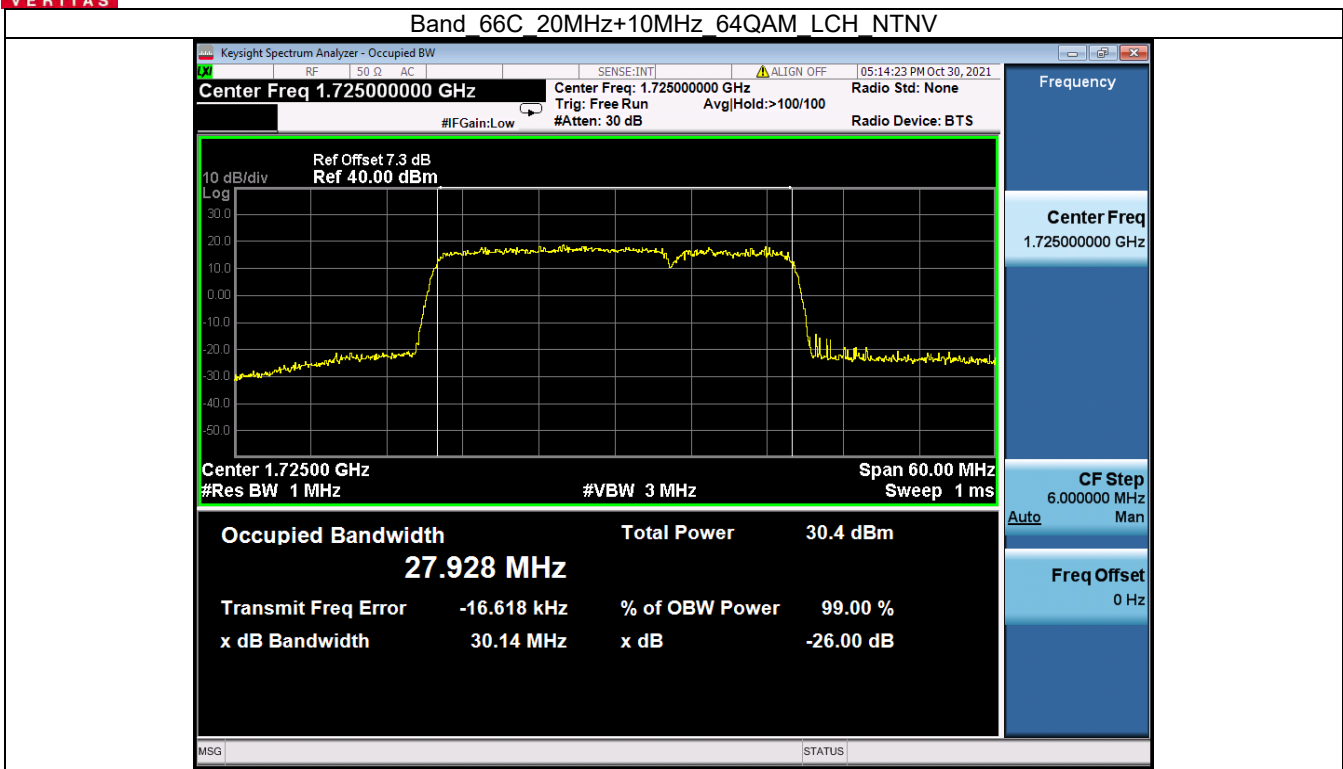

BV 7Layers Communications Technology (Shenzhen) Co. Ltd

No.B102, Dazu Chuangxin Mansion, North of Beihuan Avenue, North Area, Hi-Tech Industrial Park, Nanshan District, Shenzhen, Guangdong, China

Tel: +86 755 8869 6566

Fax: +86 755 8869 6577

Email: customerservice.sw@bureauveritas.com