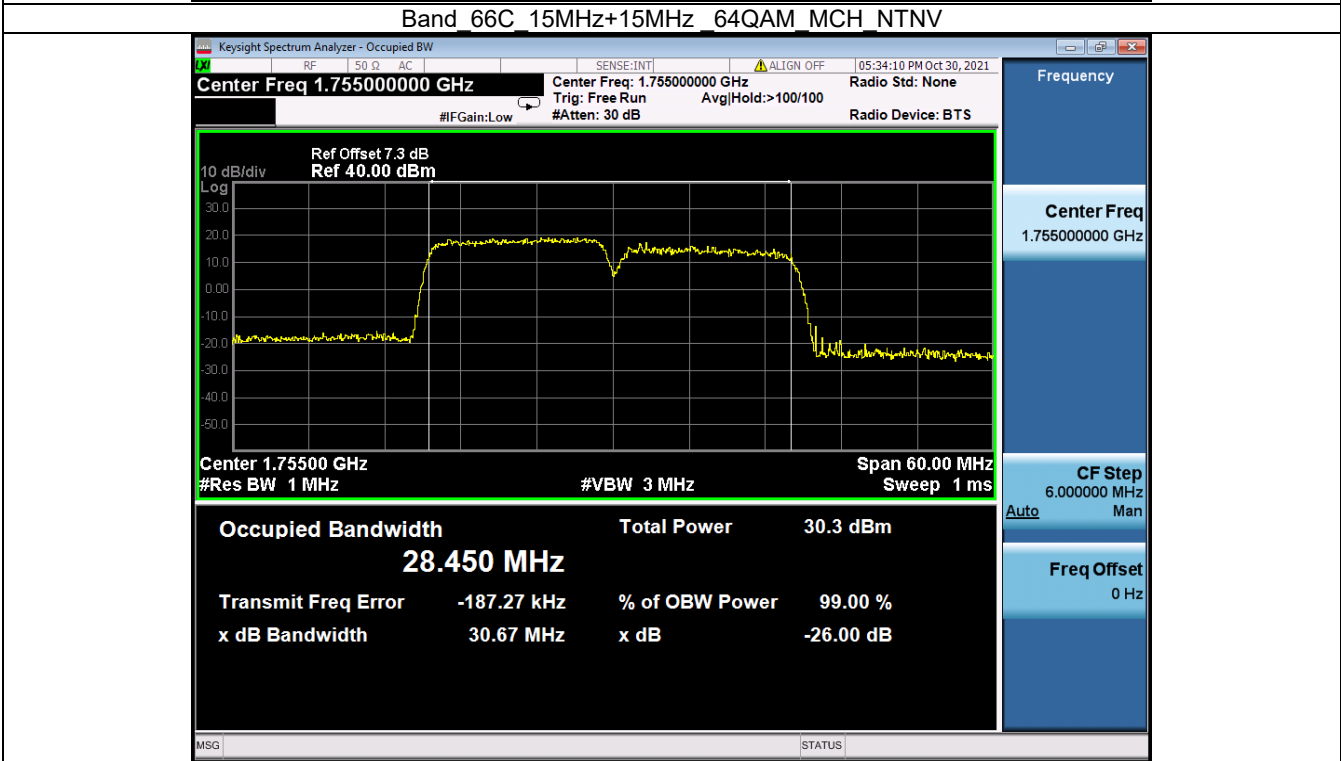

BV 7Layers Communications Technology (Shenzhen) Co. Ltd

No.B102, Dazu Chuangxin Mansion, North of Beihuan Avenue, North Area, Hi-Tech Industrial Park, Nanshan District, Shenzhen, Guangdong, China

Tel: +86 755 8869 6566

Fax: +86 755 8869 6577

Email: customerservice.sw@bureauveritas.com