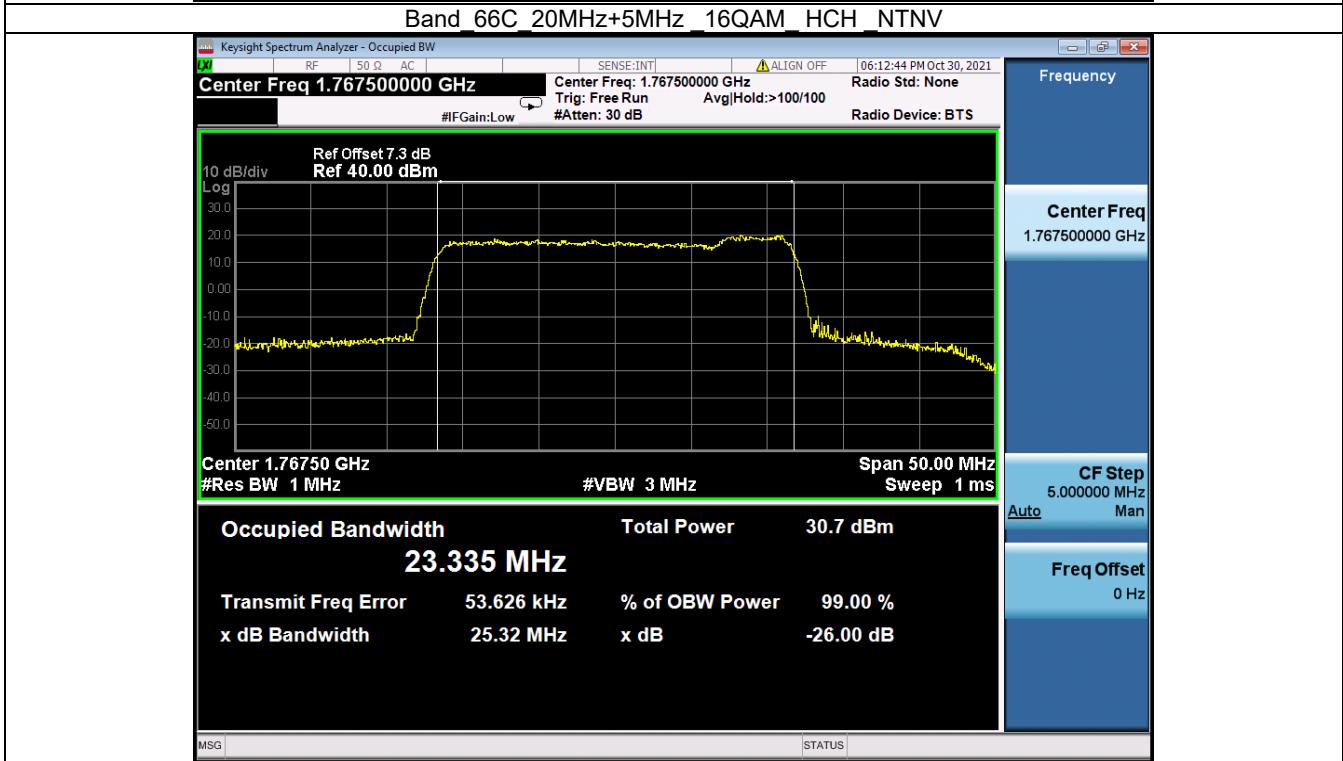

BV 7Layers Communications Technology (Shenzhen) Co. Ltd

No.B102, Dazu Chuangxin Mansion, North of Beihuan Avenue, North Area, Hi-Tech Industrial Park, Nanshan District, Shenzhen, Guangdong, China

Tel: +86 755 8869 6566

Fax: +86 755 8869 6577

Email: customerservice.sw@bureauveritas.com