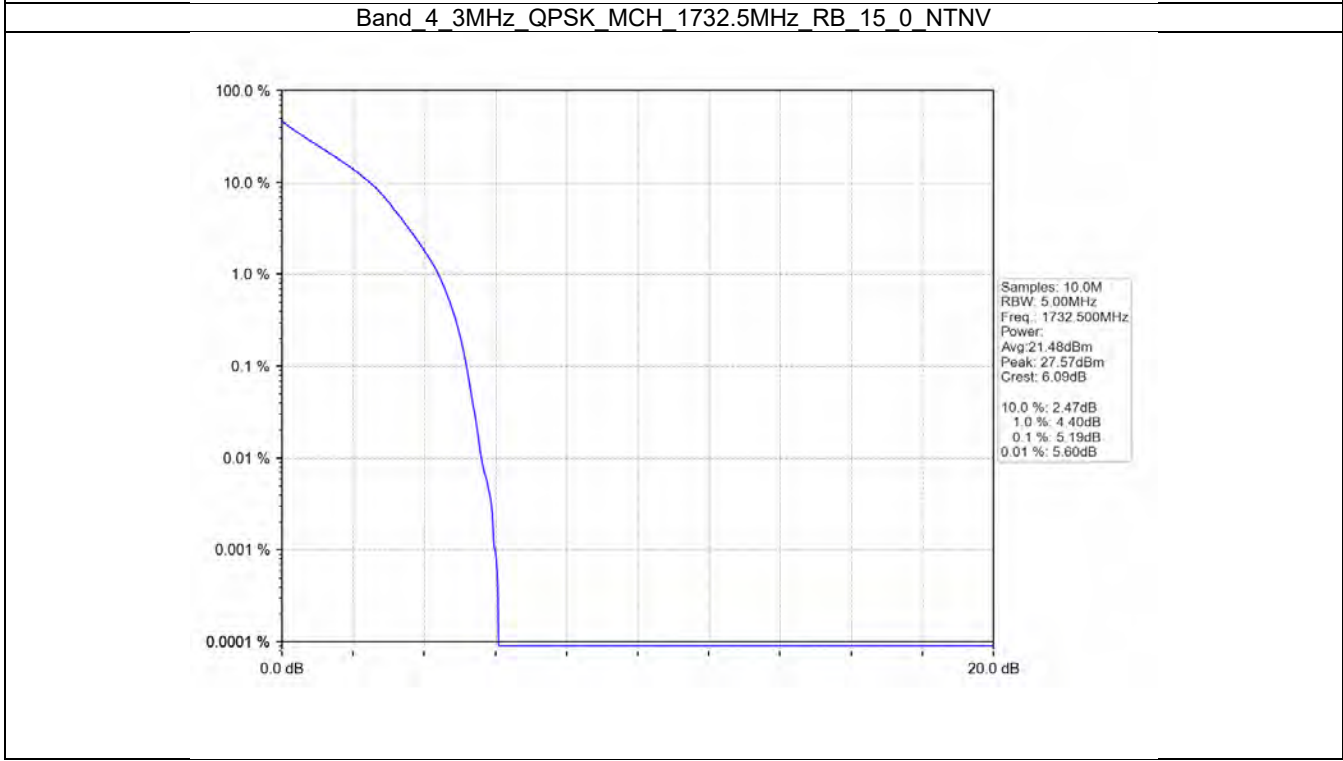

Band_LTE Band 4_16QAM_HCH_1754.3MHz_RB_6_0_NTNV

Band_LTE Band 4_64QAM_LCH_1710.7MHz_RB_6_0_NTNV

Band_LTE Band 4_64QAM_MCH_1732.5MHz_RB_6_0_NTNV

Band_LTE Band 4_64QAM_HCH_1754.3MHz_RB_6_0_NTNV

Band 4 3MHz QPSK HCH 1753.5MHz RB 15 0 NTVN