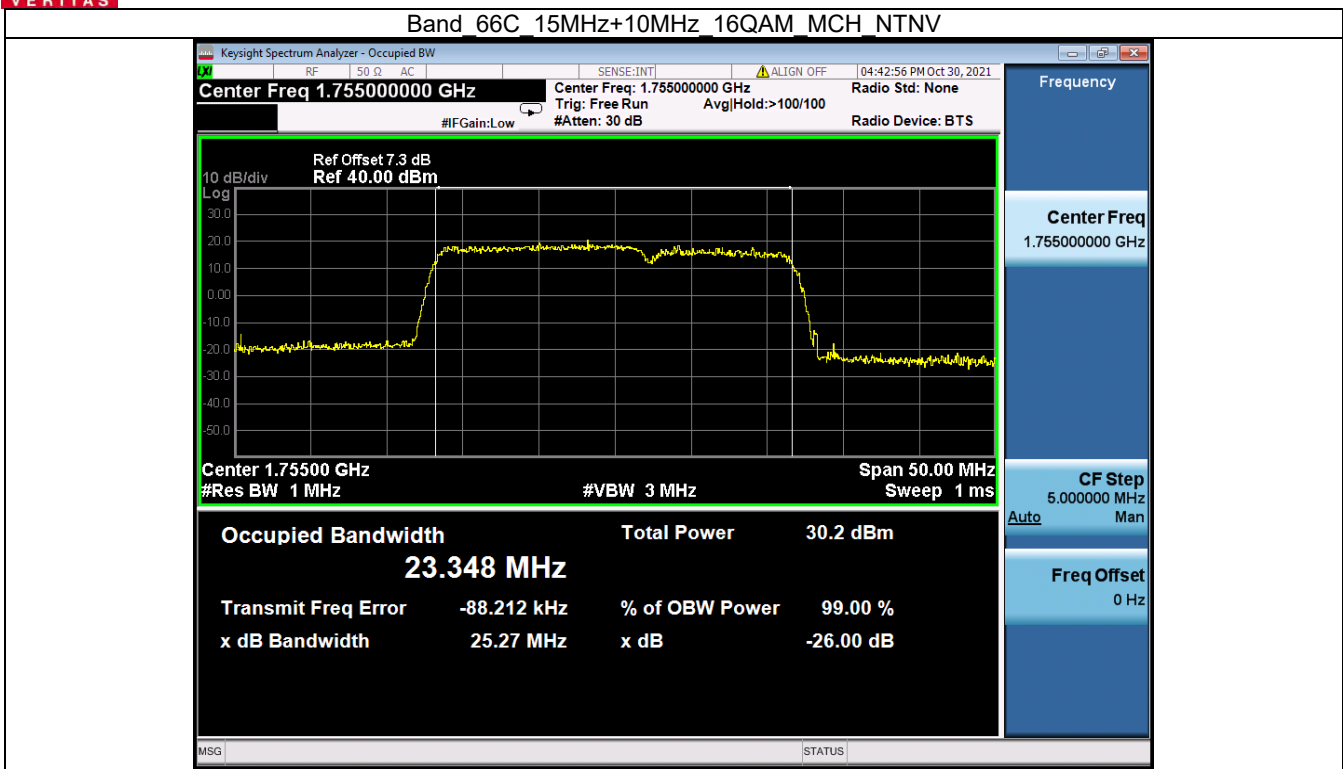

BV 7Layers Communications Technology (Shenzhen) Co. Ltd

No.B102, Dazu Chuangxin Mansion, North of Beihuan Avenue, North Area, Hi-Tech Industrial Park, Nanshan District, Shenzhen, Guangdong, China

Tel: +86 755 8869 6566

Fax: +86 755 8869 6577

Email: customerservice.sw@bureauveritas.com