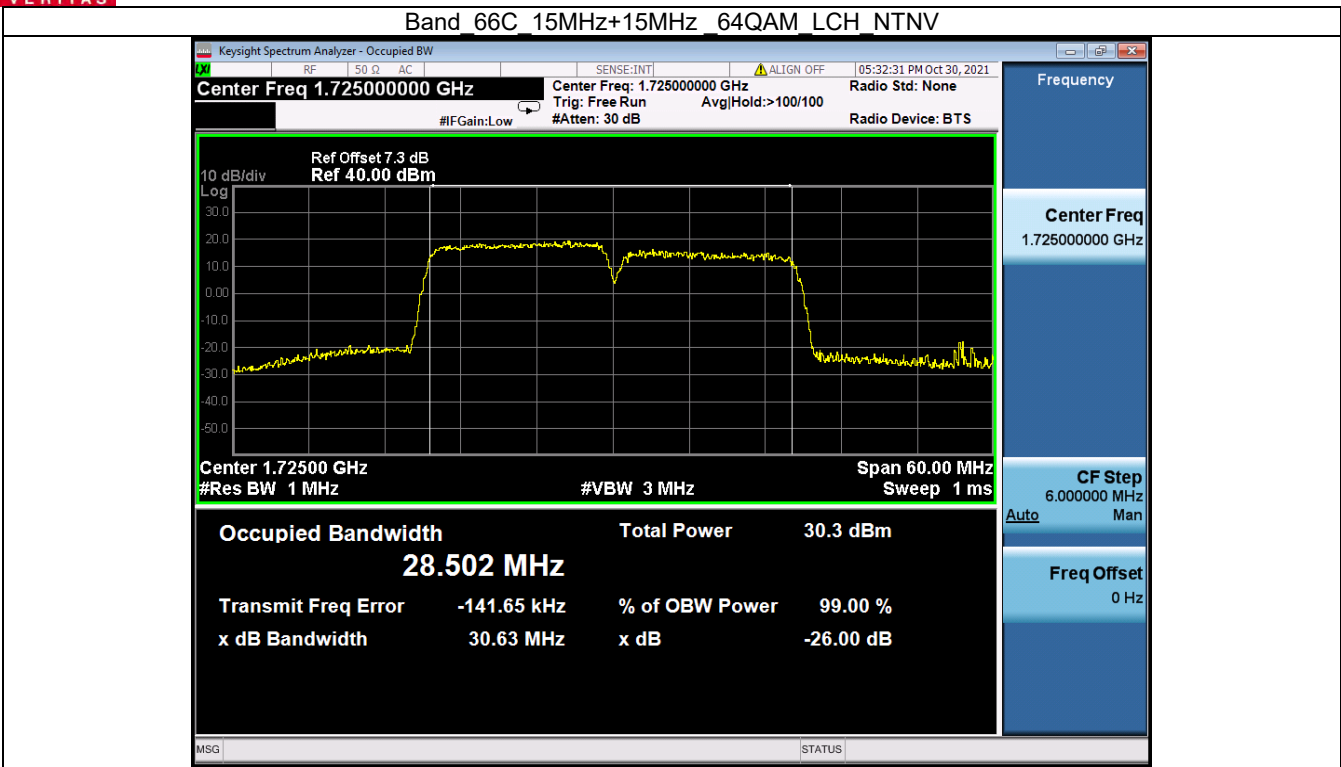

BV 7Layers Communications Technology (Shenzhen) Co. Ltd

No.B102, Dazu Chuangxin Mansion, North of Beihuan Avenue, North Area, Hi-Tech Industrial Park, Nanshan District, Shenzhen, Guangdong, China

Tel: +86 755 8869 6566

Fax: +86 755 8869 6577

Email: customerservice.sw@bureauveritas.com