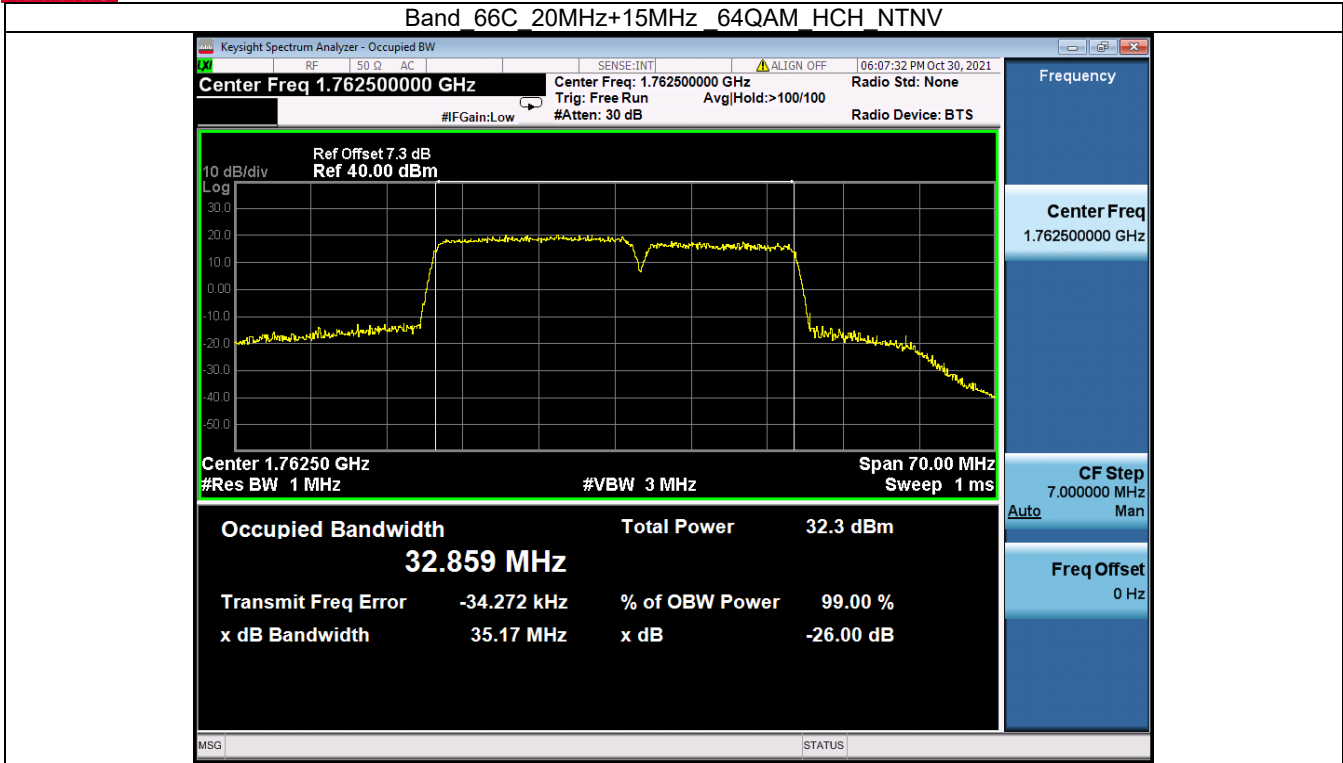

Tel: +86 755 8869 6566

Fax: +86 755 8869 6577

Email: customerservice.sw@bureauveritas.com

Band 66C 20MHz+15MHz 64QAM HCH NTN

BV 7Layers Communications Technology (Shenzhen) Co. Ltd

No.B102, Dazu Chuangxin Mansion, North of Beihuan Avenue, North Area, Hi-Tech Industrial Park, Nanshan District, Shenzhen, Guangdong, China