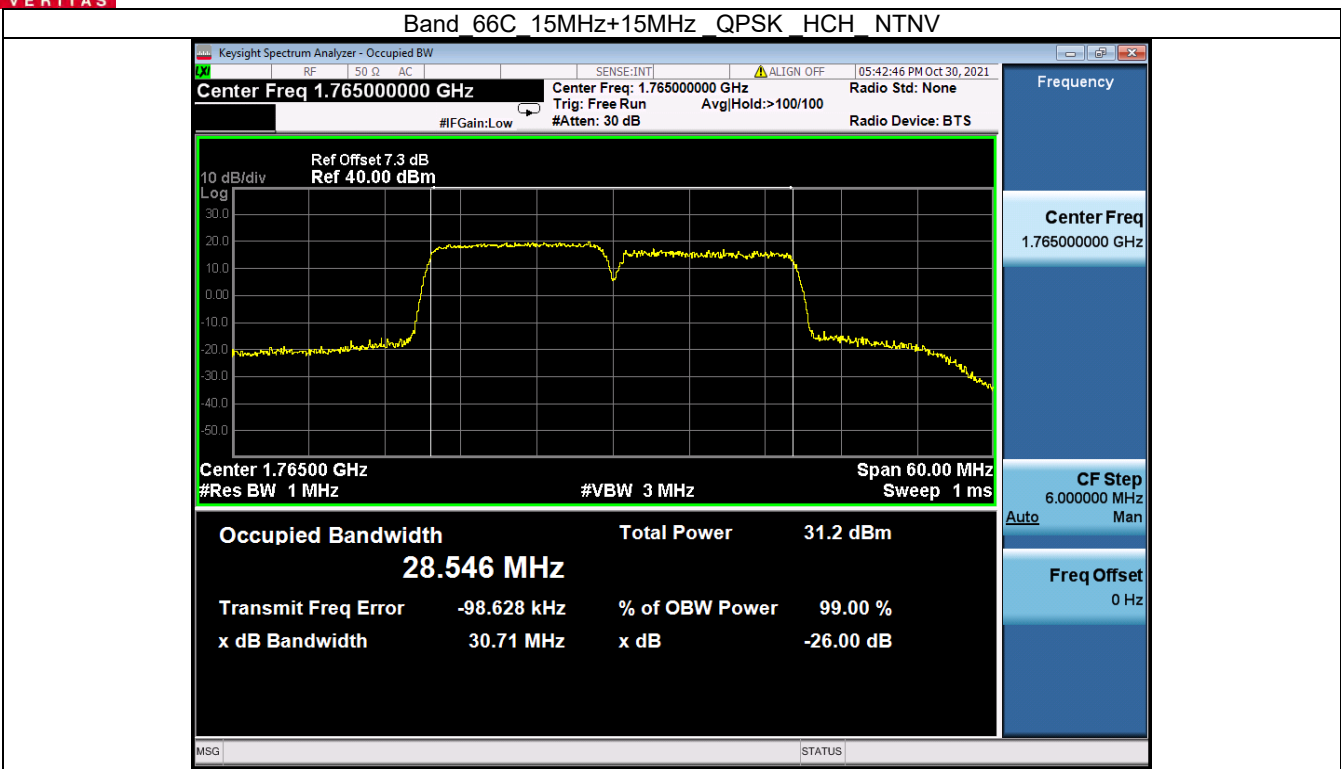

BV 7Layers Communications Technology (Shenzhen) Co. Ltd

No.B102, Dazu Chuangxin Mansion, North of Beihuan Avenue, North Area, Hi-Tech Industrial Park, Nanshan District, Shenzhen, Guangdong, China

Tel: +86 755 8869 6566

Fax: +86 755 8869 6577

Email: customerservice.sw@bureauveritas.com