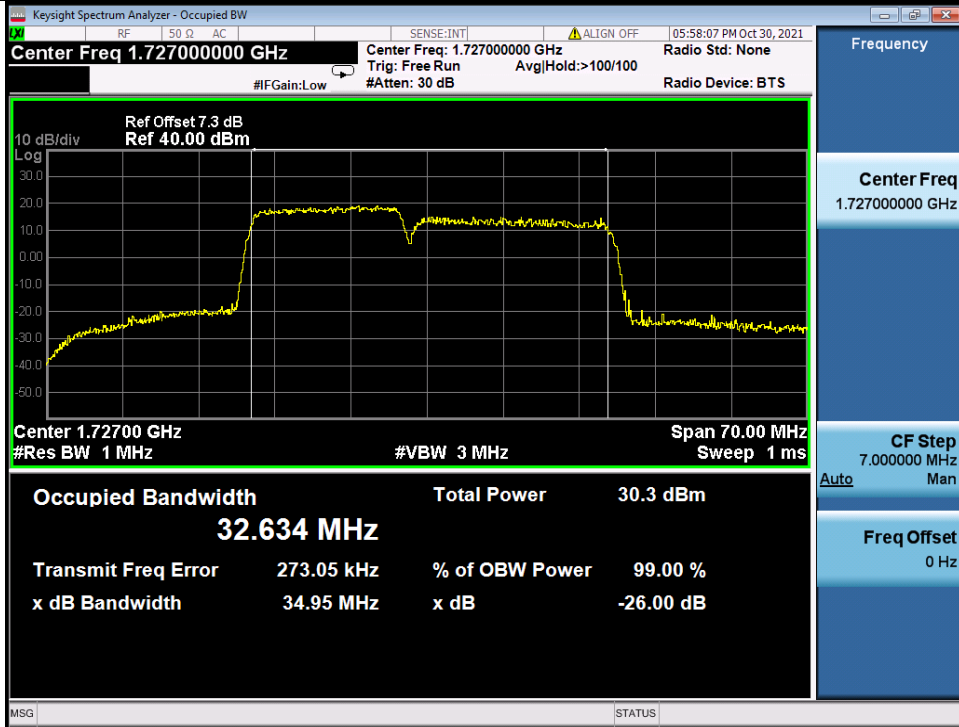

Band 66C 15MHz+20MHz 64QAM LCH NTN

Band 66C 15MHz+20MHz 64QAM MCH NTN

BV 7Layers Communications
Technology (Shenzhen) Co. Ltd

No.B102, Dazu Chuangxin Mansion, North of Beihuan
Avenue, North Area, Hi-Tech Industrial Park, Nanshan
District, Shenzhen, Guangdong, China