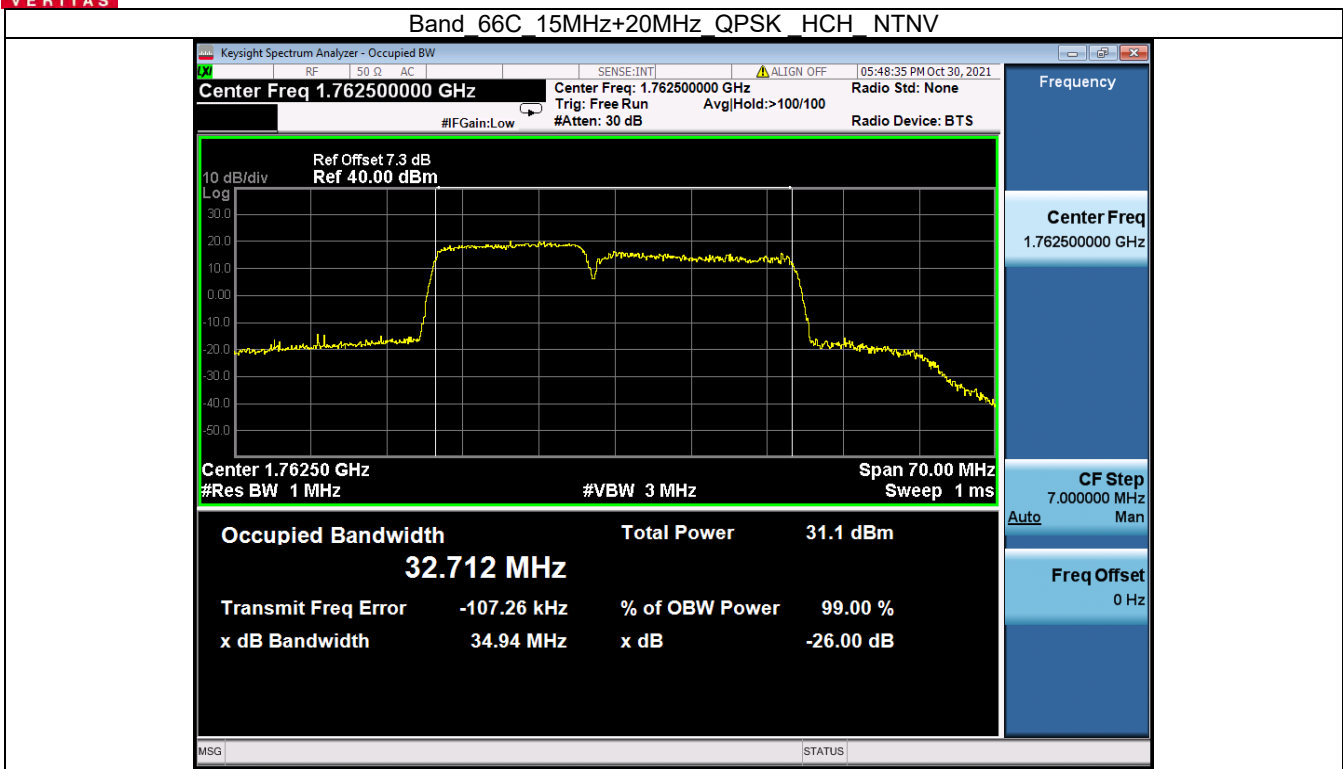

BV 7Layers Communications Technology (Shenzhen) Co. Ltd

No.B102, Dazu Chuangxin Mansion, North of Beihuan Avenue, North Area, Hi-Tech Industrial Park, Nanshan District, Shenzhen, Guangdong, China

Tel: +86 755 8869 6566

Fax: +86 755 8869 6577

Email: customerservice.sw@bureauveritas.com