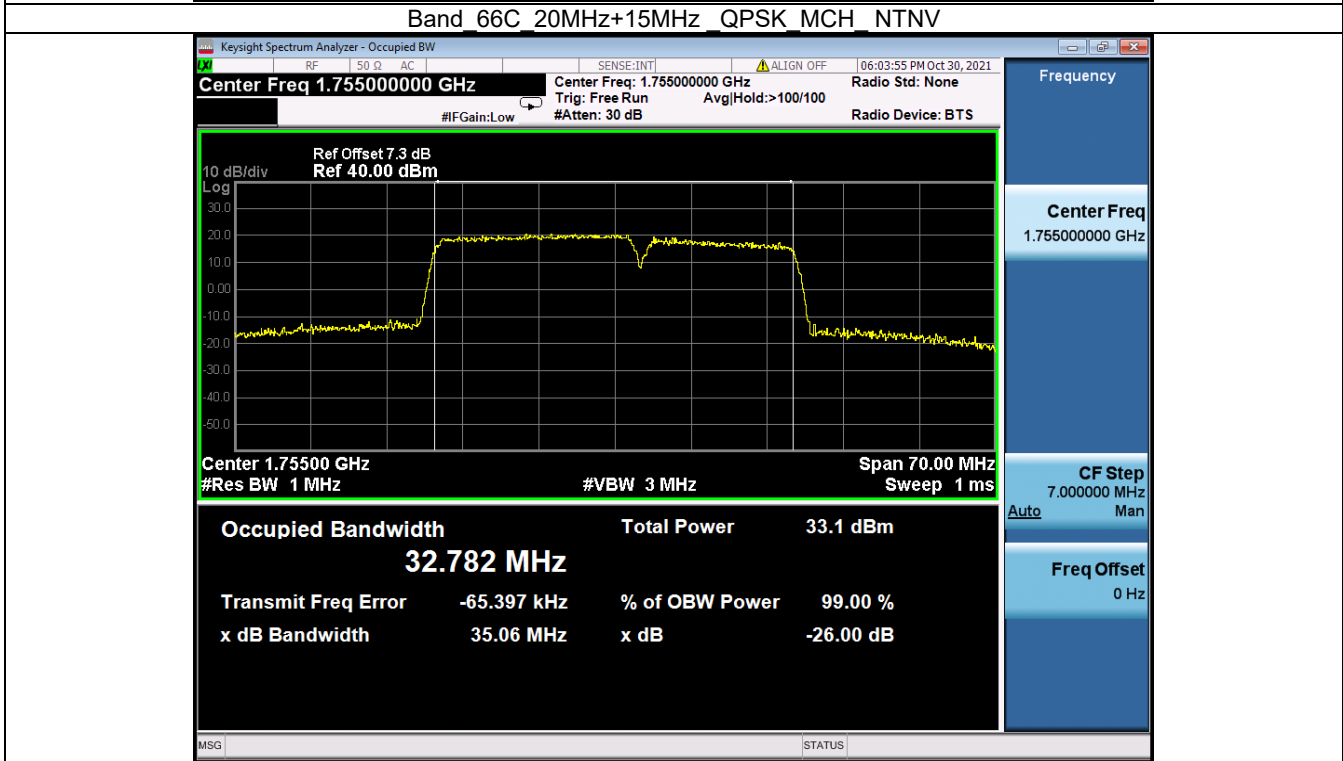

BV 7Layers Communications Technology (Shenzhen) Co. Ltd

No.B102, Dazu Chuangxin Mansion, North of Beihuan Avenue, North Area, Hi-Tech Industrial Park, Nanshan District, Shenzhen, Guangdong, China

Tel: +86 755 8869 6566

Fax: +86 755 8869 6577

Email: customerservice.sw@bureauveritas.com