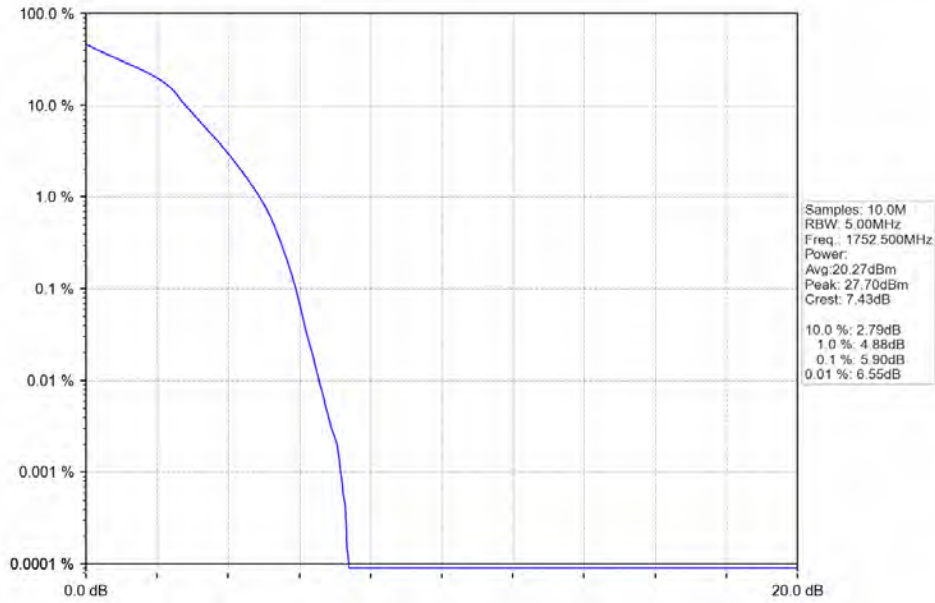

BUREAU
VERITAS

Test Report No.: W7L-P20210616-3RF03

Band 4 5MHz 64QAM HCH 1752.5MHz RB 25.0 NTNV

BV 7Layers Communications
Technology (Shenzhen) Co. Ltd

No.B102, Dazu Chuangxin Mansion, North of Beihuan
Avenue, North Area, Hi-Tech Industrial Park, Nanshan
District, Shenzhen, Guangdong, China

Tel: +86 755 8869 6566

Fax: +86 755 8869 6577

Email: customerservice.sw@bureauveritas.com