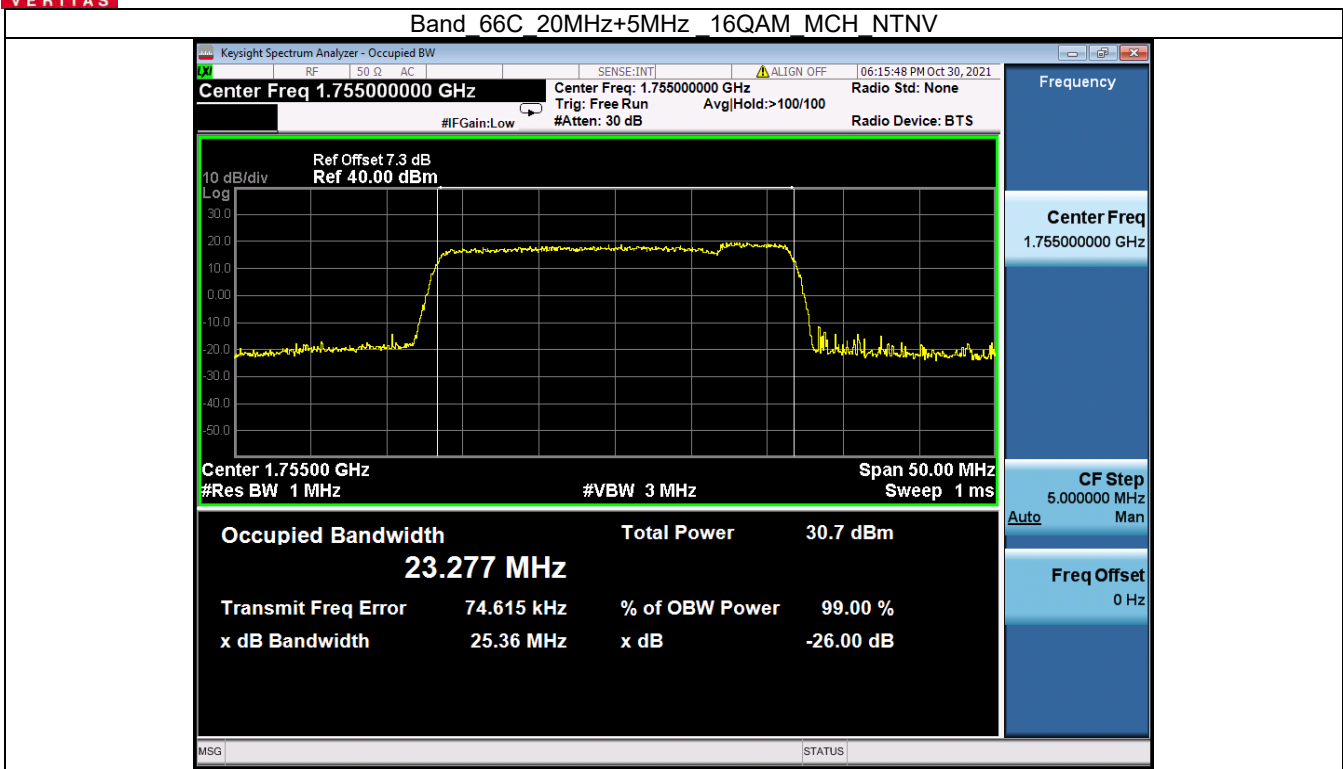

BV 7Layers Communications Technology (Shenzhen) Co. Ltd

No.B102, Dazu Chuangxin Mansion, North of Beihuan Avenue, North Area, Hi-Tech Industrial Park, Nanshan District, Shenzhen, Guangdong, China

Tel: +86 755 8869 6566

Fax: +86 755 8869 6577

Email: customerservice.sw@bureauveritas.com