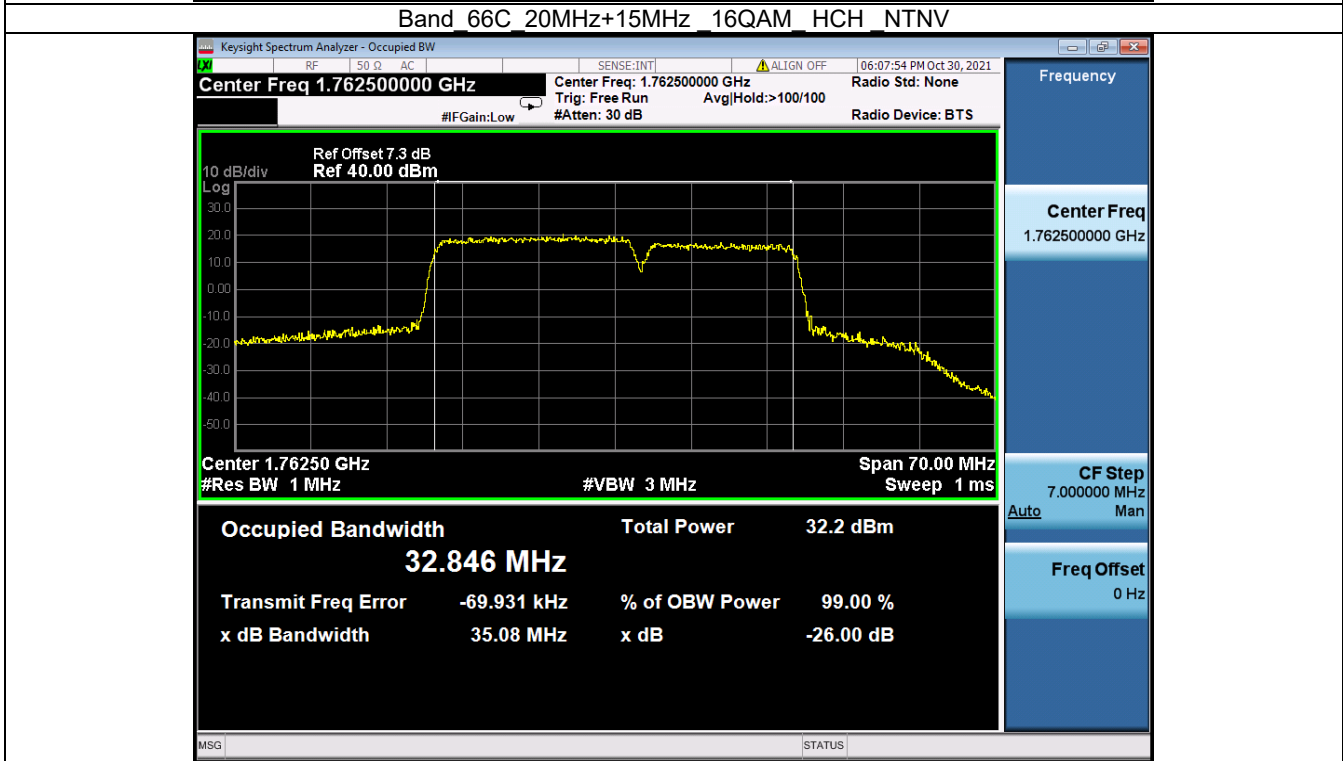

BV 7Layers Communications Technology (Shenzhen) Co. Ltd

No.B102, Dazu Chuangxin Mansion, North of Beihuan Avenue, North Area, Hi-Tech Industrial Park, Nanshan District, Shenzhen, Guangdong, China

Tel: +86 755 8869 6566

Fax: +86 755 8869 6577

Email: customerservice.sw@bureauveritas.com