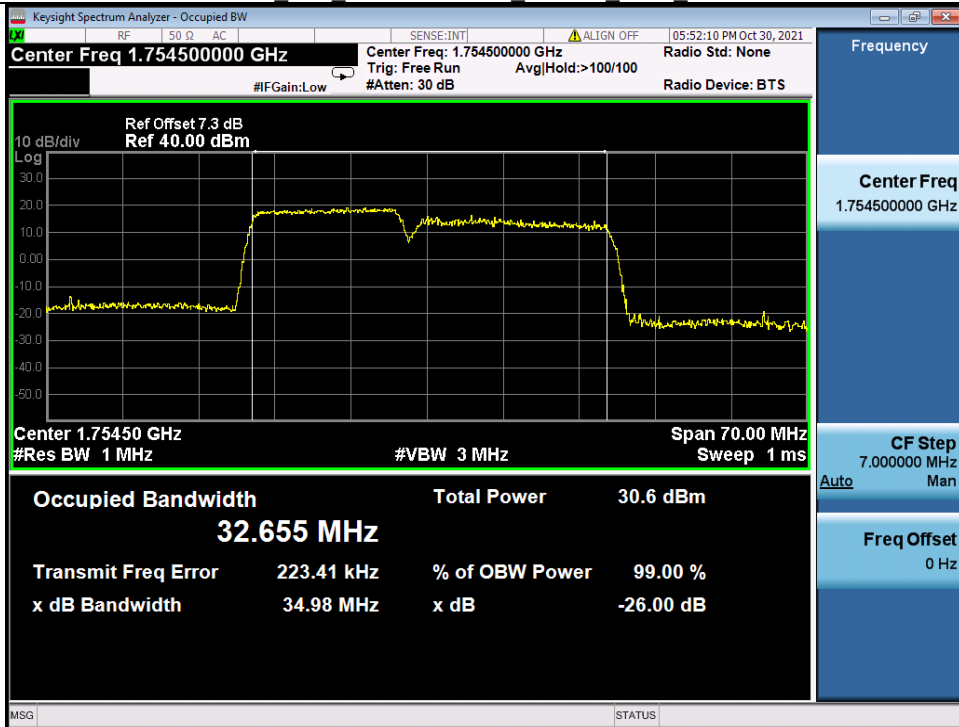

Band 66C 15MHz+20MHz 64QAM LCH NTN

Band 66C 15MHz+20MHz 64QAM MCH NTN

BV 7Layers Communications
Technology (Shenzhen) Co. Ltd

No.B102, Dazu Chuangxin Mansion, North of Beihuan
Avenue, North Area, Hi-Tech Industrial Park, Nanshan
District, Shenzhen, Guangdong, China