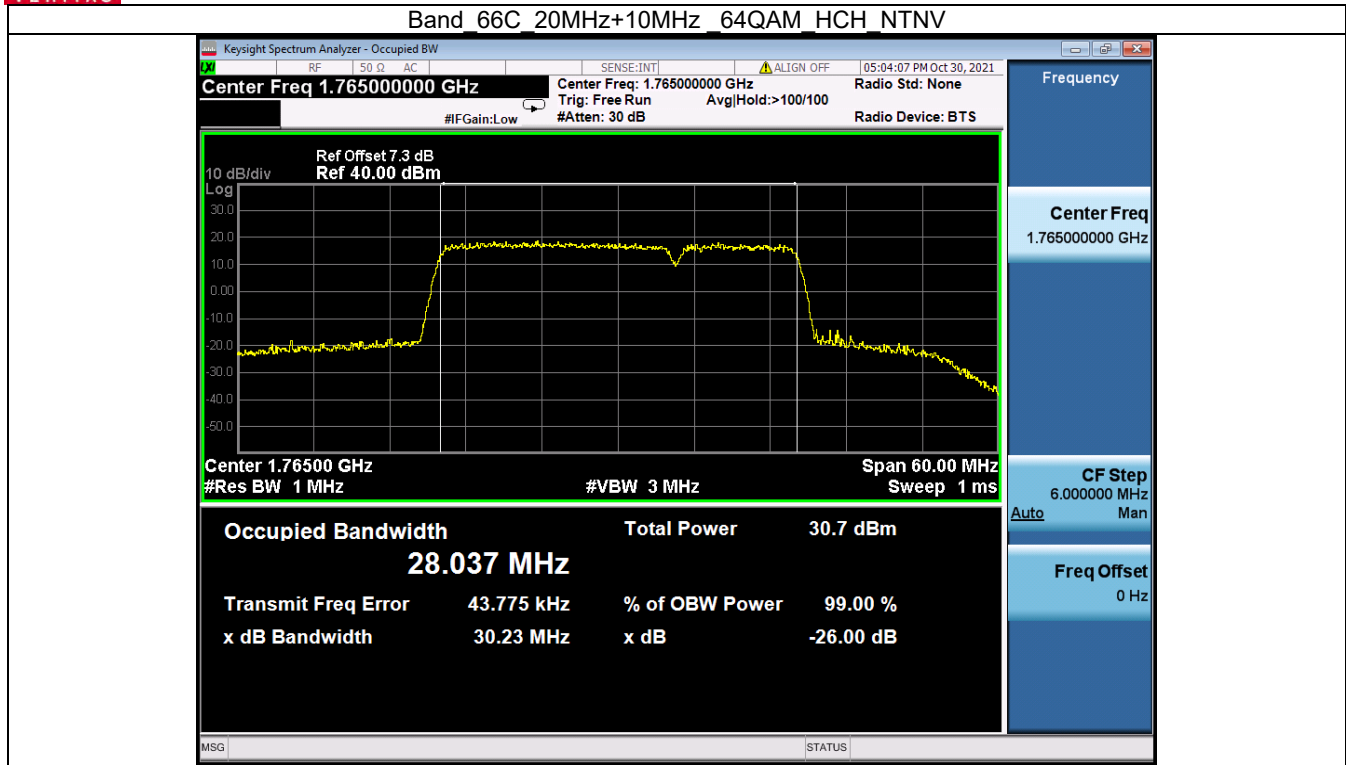

Tel: +86 755 8869 6566

Fax: +86 755 8869 6577

Email: customerservice.sw@bureauveritas.com

BUREAU
VERITAS

Test Report No.: W7L-P20210616-3RF03

Band 66C 20MHz+10MHz 64QAM HCH NTN

BV 7Layers Communications
Technology (Shenzhen) Co. Ltd