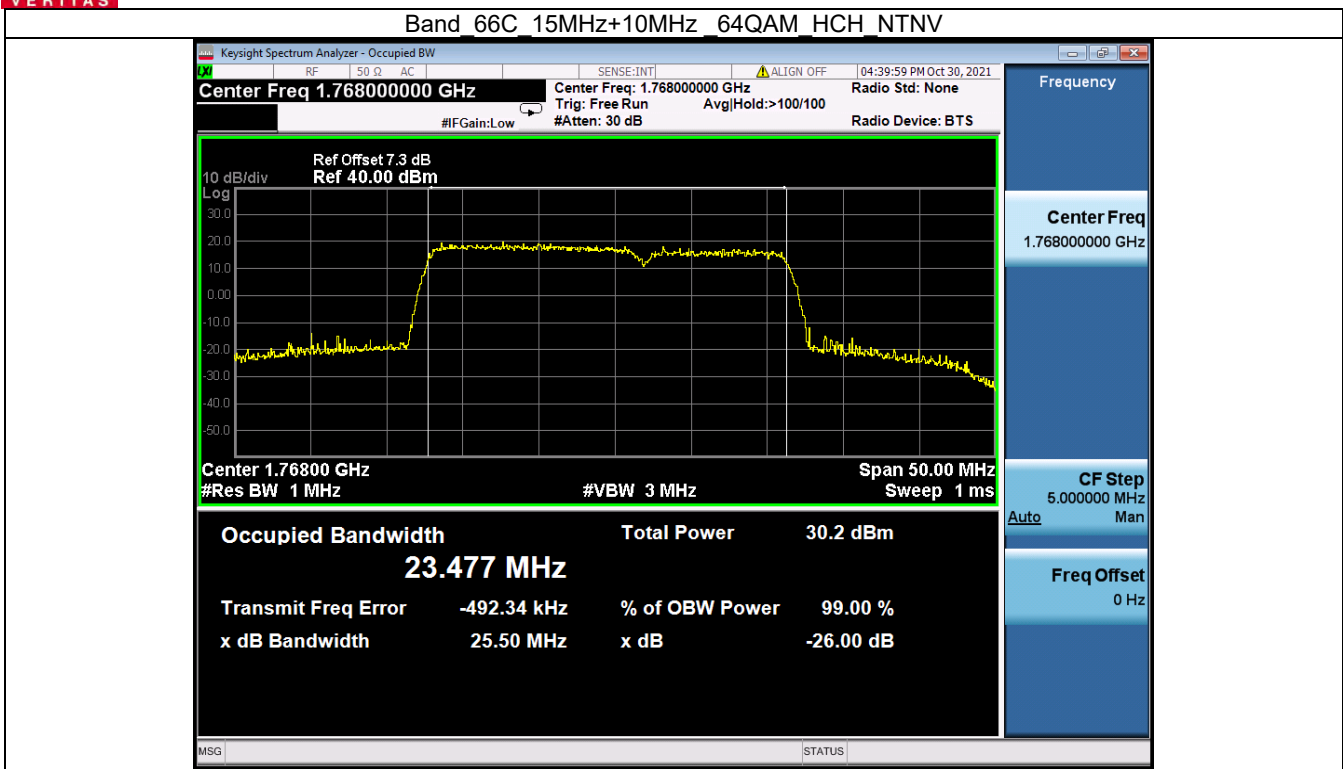

BV 7Layers Communications Technology (Shenzhen) Co. Ltd

No.B102, Dazu Chuangxin Mansion, North of Beihuan Avenue, North Area, Hi-Tech Industrial Park, Nanshan District, Shenzhen, Guangdong, China

Tel: +86 755 8869 6566

Fax: +86 755 8869 6577

Email: customerservice.sw@bureauveritas.com