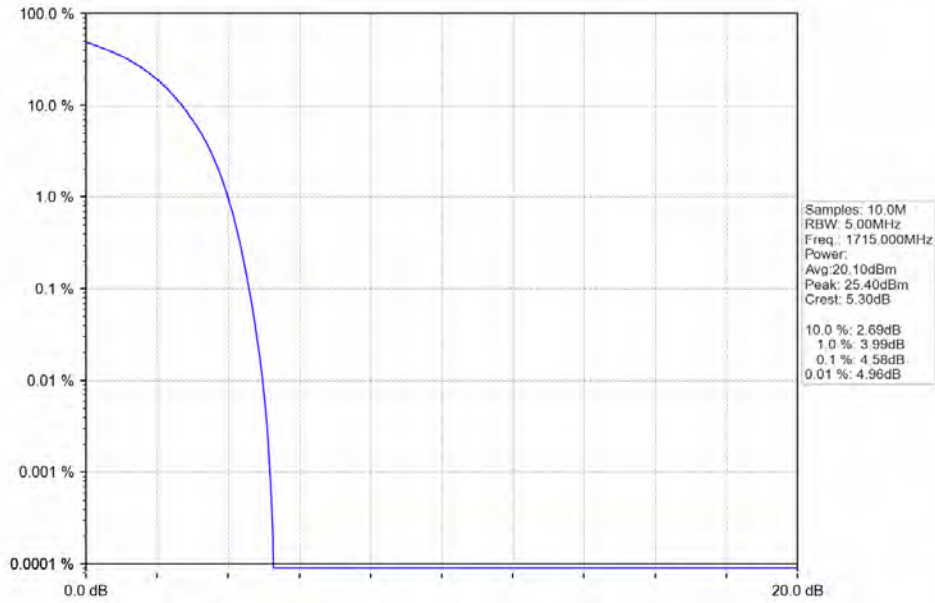

Band 4 10MHz QPSK LCH 1715MHz RB 50 0 NTV