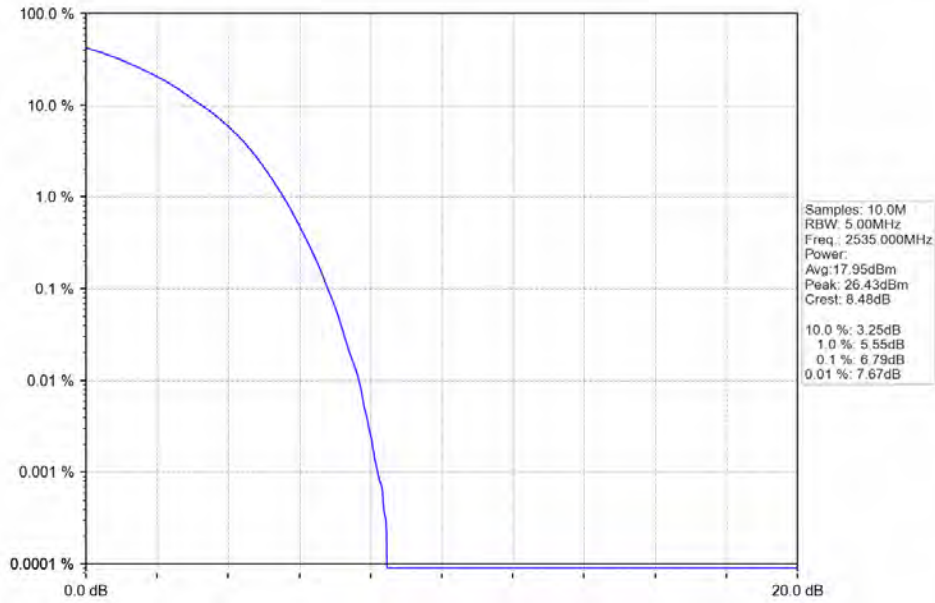

BUREAU
VERITAS

Test Report No.: W7L-P20210616-3RF03

Band7 15MHz 16QAM MCH 2535MHz RB 75 0 NTNV

Band7 15MHz 16QAM HCH 2562.5MHz RB 75 0 NTNV