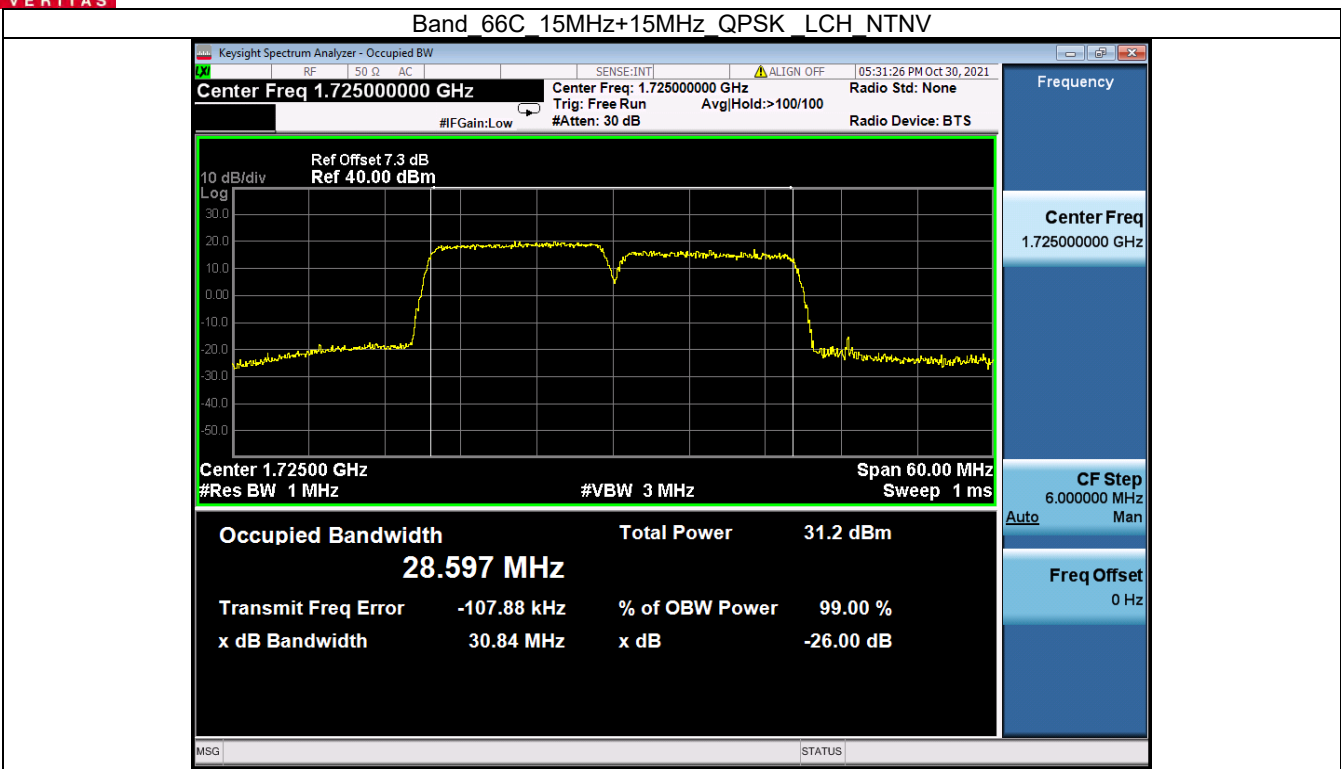

BV 7Layers Communications Technology (Shenzhen) Co. Ltd

No.B102, Dazu Chuangxin Mansion, North of Beihuan Avenue, North Area, Hi-Tech Industrial Park, Nanshan District, Shenzhen, Guangdong, China

Tel: +86 755 8869 6566

Fax: +86 755 8869 6577

Email: customerservice.sw@bureauveritas.com