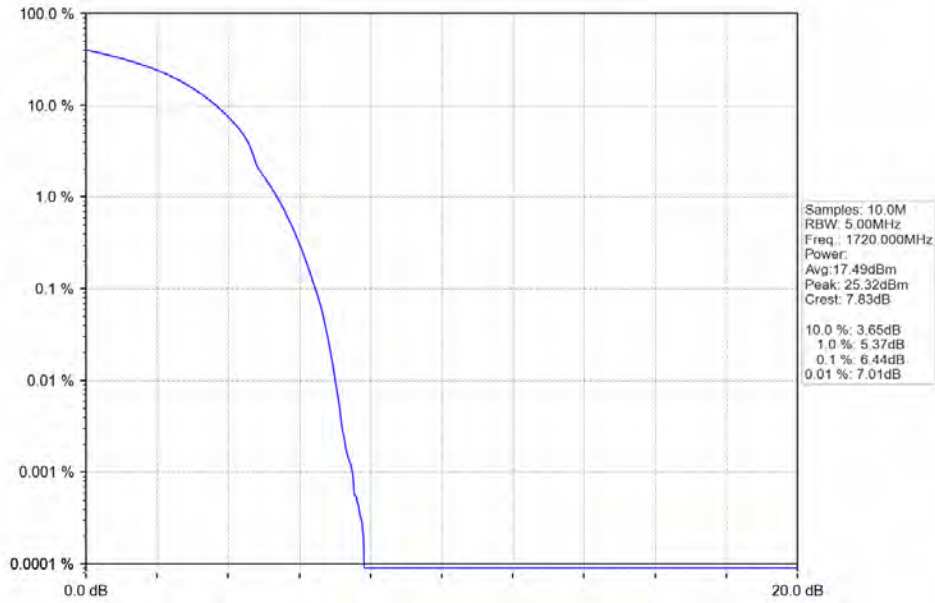

Band 4 20MHz QPSK LCH 1720MHz RB 100 0 NTNV