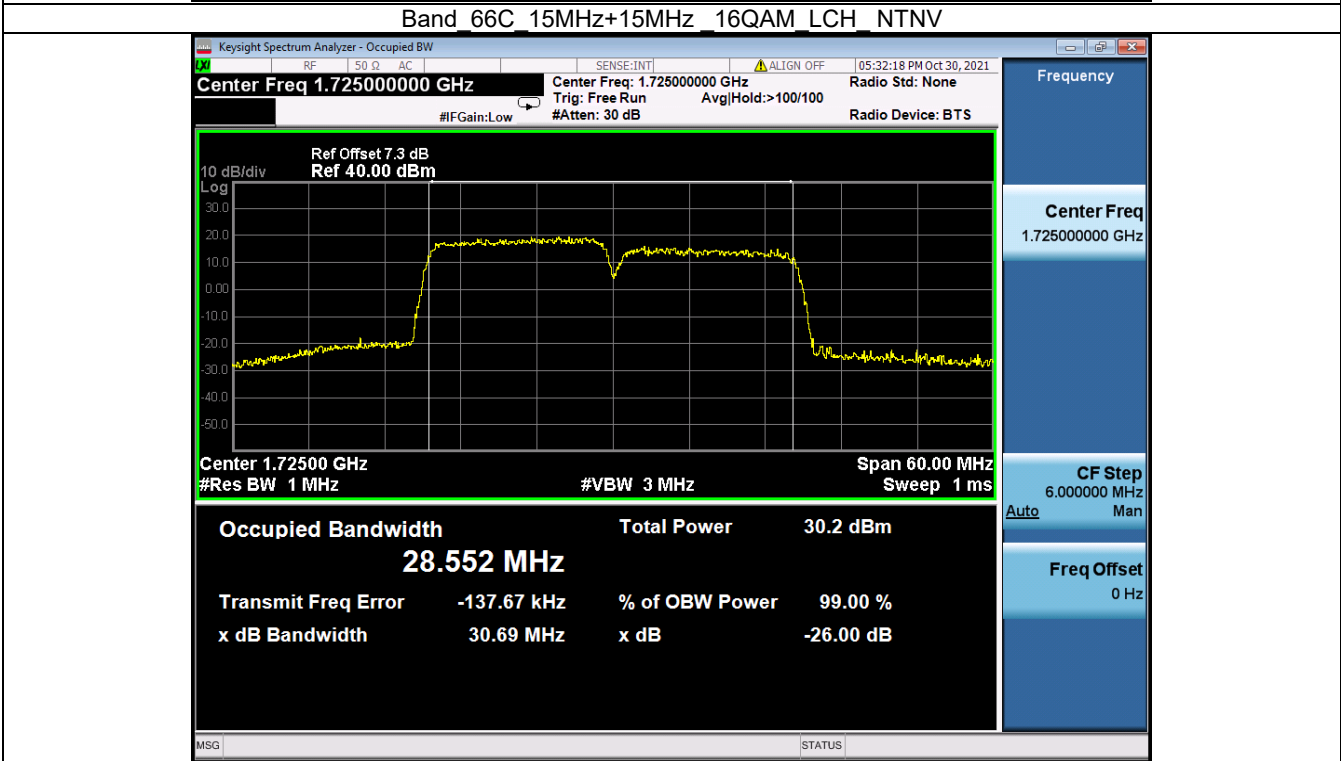

BV 7Layers Communications Technology (Shenzhen) Co. Ltd

No.B102, Dazu Chuangxin Mansion, North of Beihuan Avenue, North Area, Hi-Tech Industrial Park, Nanshan District, Shenzhen, Guangdong, China

Tel: +86 755 8869 6566

Fax: +86 755 8869 6577

Email: customerservice.sw@bureauveritas.com