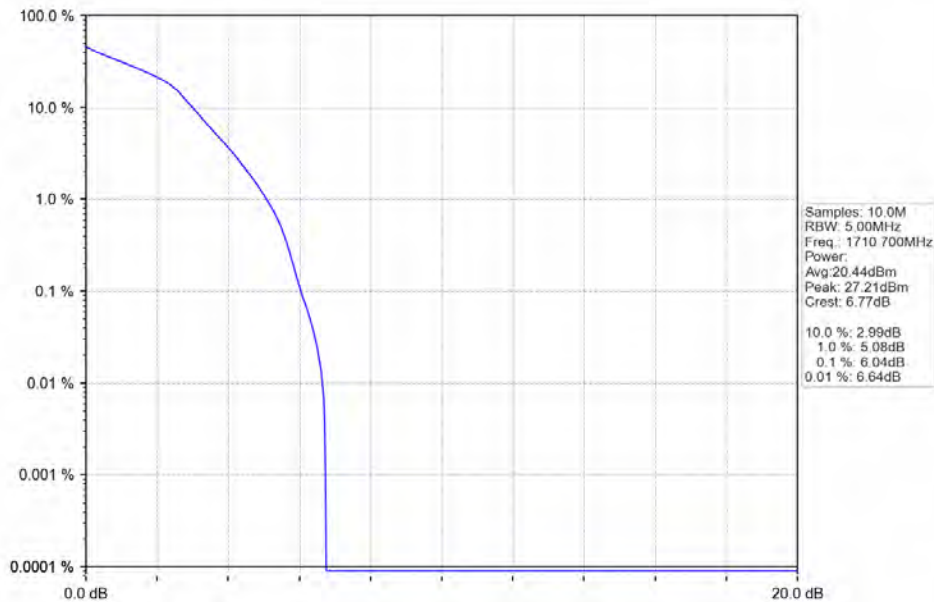

Band LTE Band 4 16QAM LCH 1710.7MHz RB 6 0 NTV