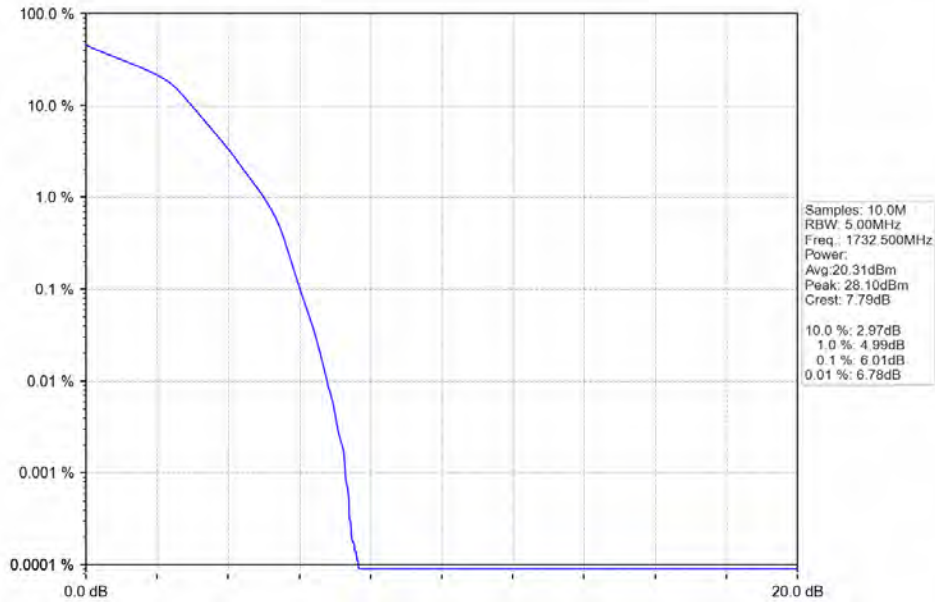

Band_LTE Band 4_16QAM_HCH_1754.3MHz_RB_6_0_NTNV

Band_LTE Band 4_64QAM_LCH_1710.7MHz_RB_6_0_NTNV

Band_LTE Band 4_64QAM_MCH_1732.5MHz_RB_6_0_NTNV

Band_LTE Band 4_64QAM_HCH_1754.3MHz_RB_6_0_NTNV

Band 4 3MHz QPSK HCH 1753.5MHz RB 15 0 NTVN