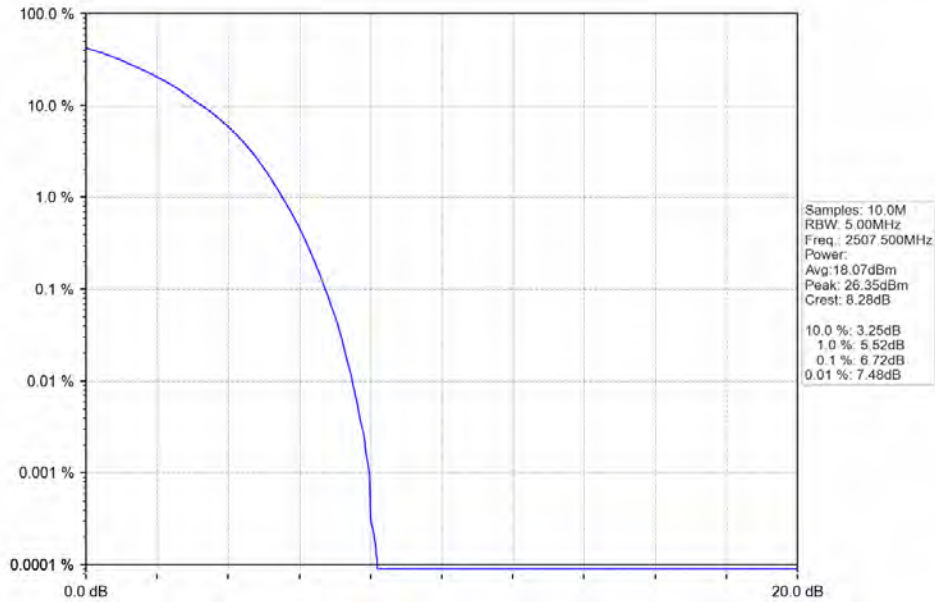

BV 7Layers Communications
Technology (Shenzhen) Co. Ltd

No.B102, Dazu Chuangxin Mansion, North of Beihuan
Avenue, North Area, Hi-Tech Industrial Park, Nanshan
District, Shenzhen, Guangdong, China

Tel: +86 755 8869 6566

Fax: +86 755 8869 6577

Email: customerservice.sw@bureauveritas.com