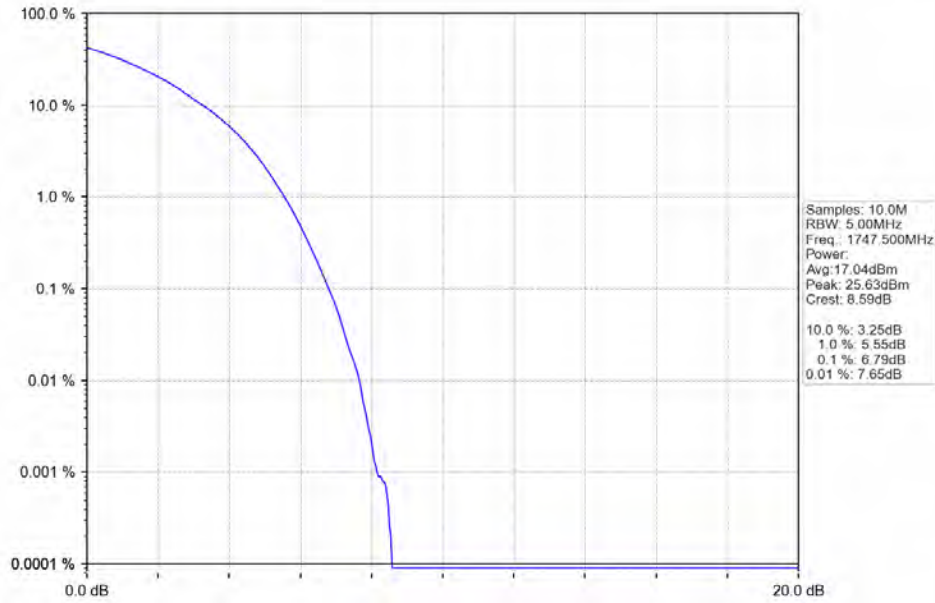

BUREAU
VERITAS

Test Report No.: W7L-P20210616-3RF03

Band 4 15MHz 64QAM HCH 1747.5MHz RB 75 0 NTV

BV 7Layers Communications
Technology (Shenzhen) Co. Ltd

No.B102, Dazu Chuangxin Mansion, North of Beihuan
Avenue, North Area, Hi-Tech Industrial Park, Nanshan
District, Shenzhen, Guangdong, China

Tel: +86 755 8869 6566

Fax: +86 755 8869 6577

Email: customerservice.sw@bureauveritas.com