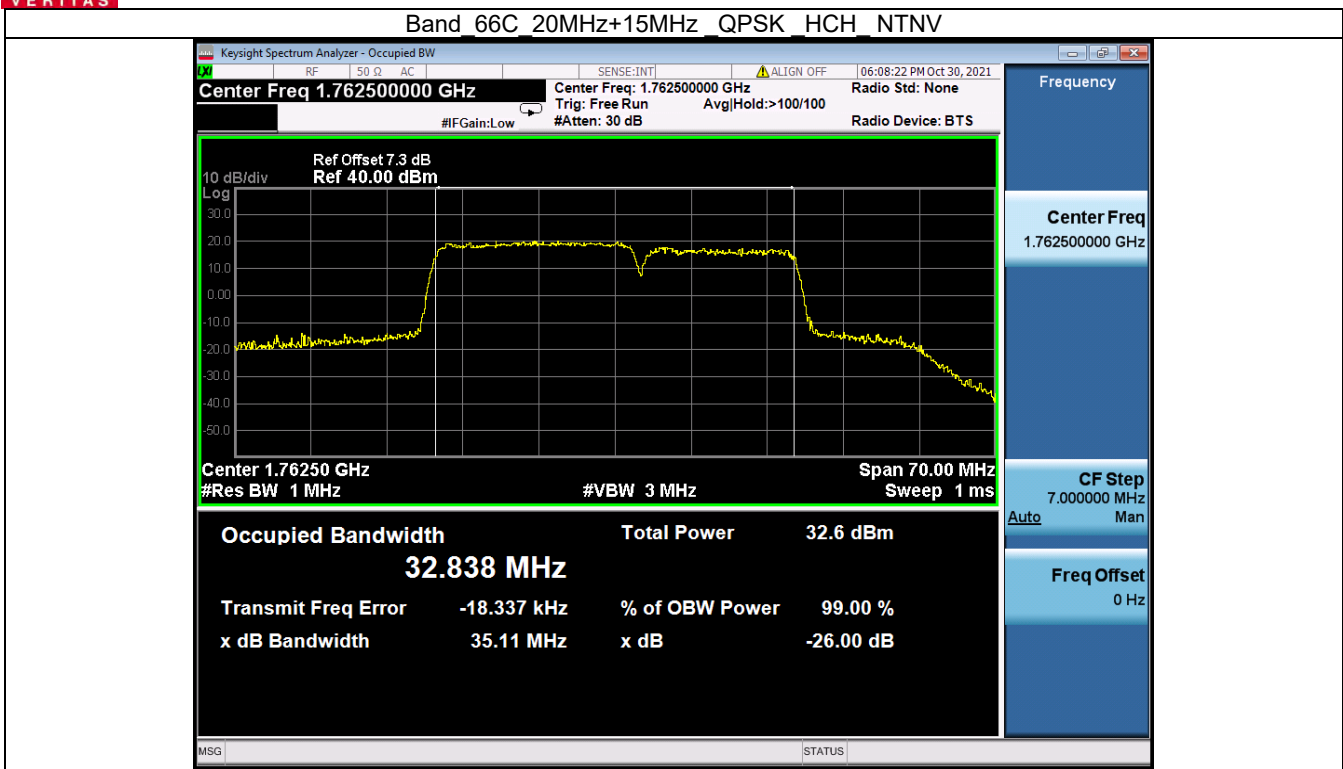

BV 7Layers Communications Technology (Shenzhen) Co. Ltd

No.B102, Dazu Chuangxin Mansion, North of Beihuan Avenue, North Area, Hi-Tech Industrial Park, Nanshan District, Shenzhen, Guangdong, China

Tel: +86 755 8869 6566

Fax: +86 755 8869 6577

Email: customerservice.sw@bureauveritas.com