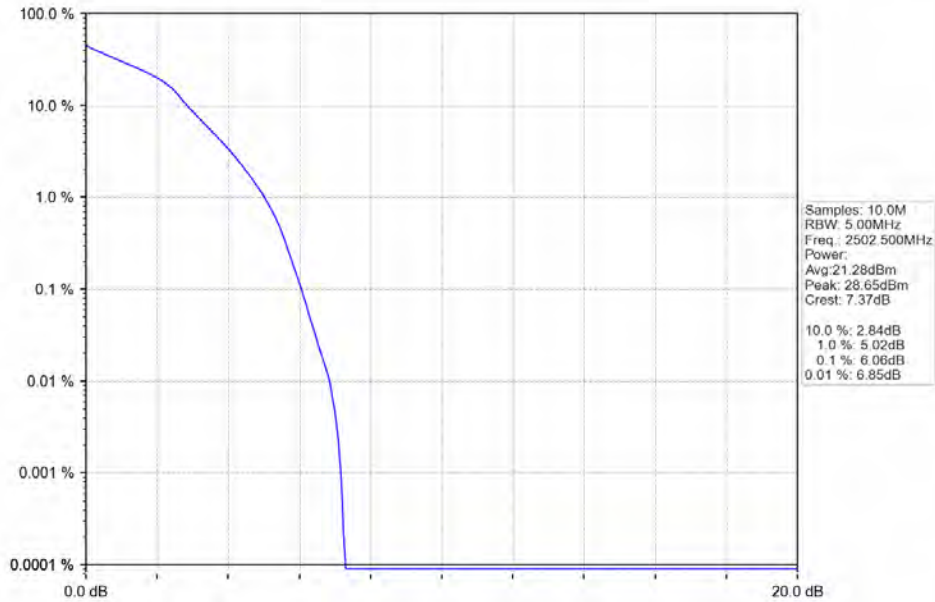

Fax: +86 755 8869 6577

Email: customerservice.sw@bureauveritas.com

3.2.2 Test Graph

BUREAU
VERITAS

Test Report No.: W7L-P20210616-3RF03

Band7_5MHz_QPSK_HCH_2567.5MHz_RB_25_0_NTNV

Band7_5MHz_16QAM_LCH_2502.5MHz_RB_25_0_NTNV