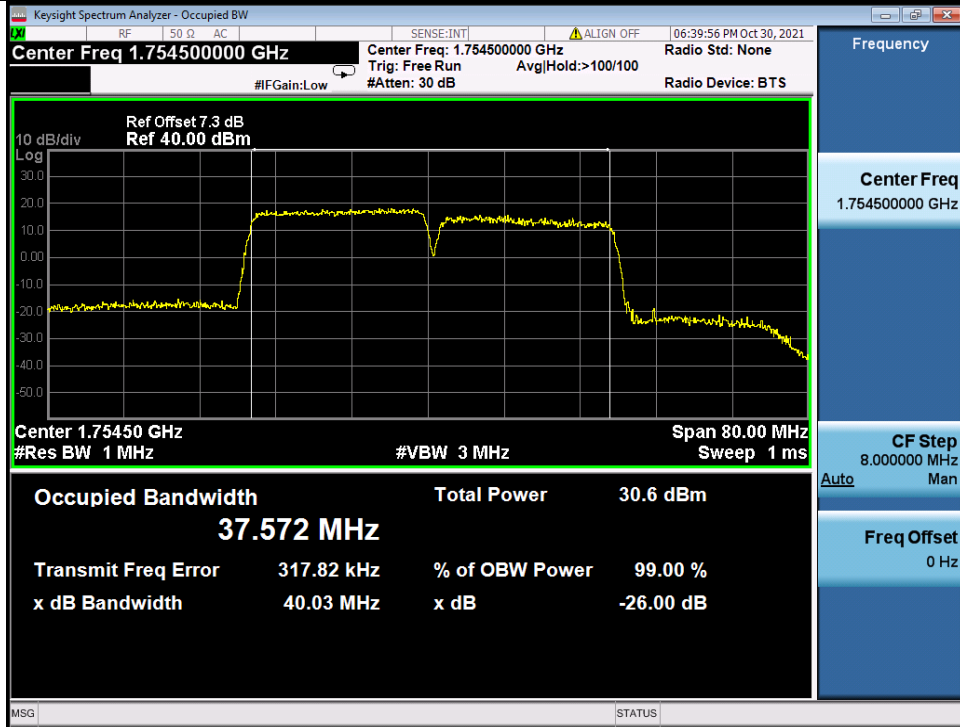

Band 66C 20MHz+20MHz 16QAM MCH NTN

Band 66C 20MHz+20MHz 16QAM HCH NTN

BV 7Layers Communications
Technology (Shenzhen) Co. Ltd

No.B102, Dazu Chuangxin Mansion, North of Beihuan
Avenue, North Area, Hi-Tech Industrial Park, Nanshan
District, Shenzhen, Guangdong, China