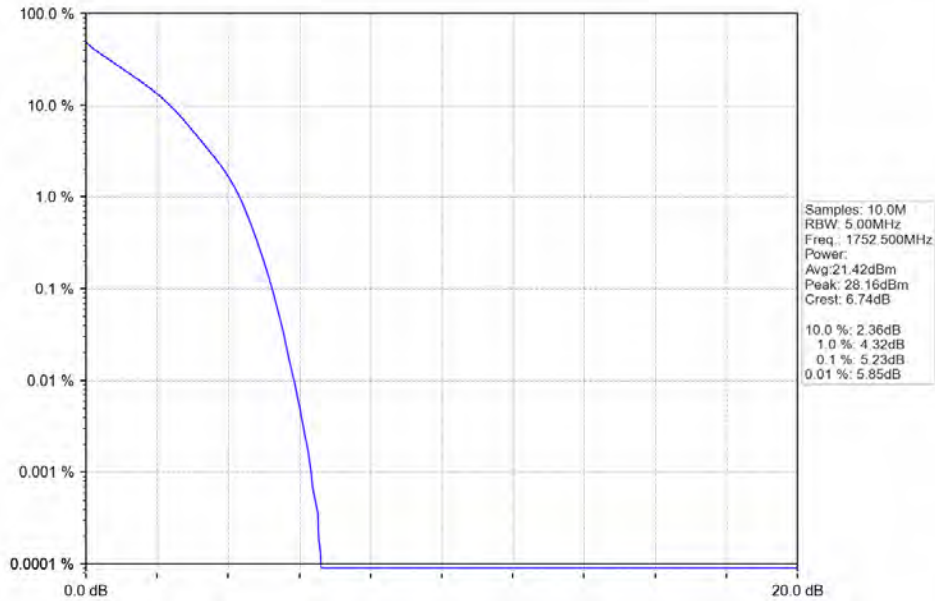

Band 4 5MHz QPSK HCH 1752.5MHz RB 25 0 NTN