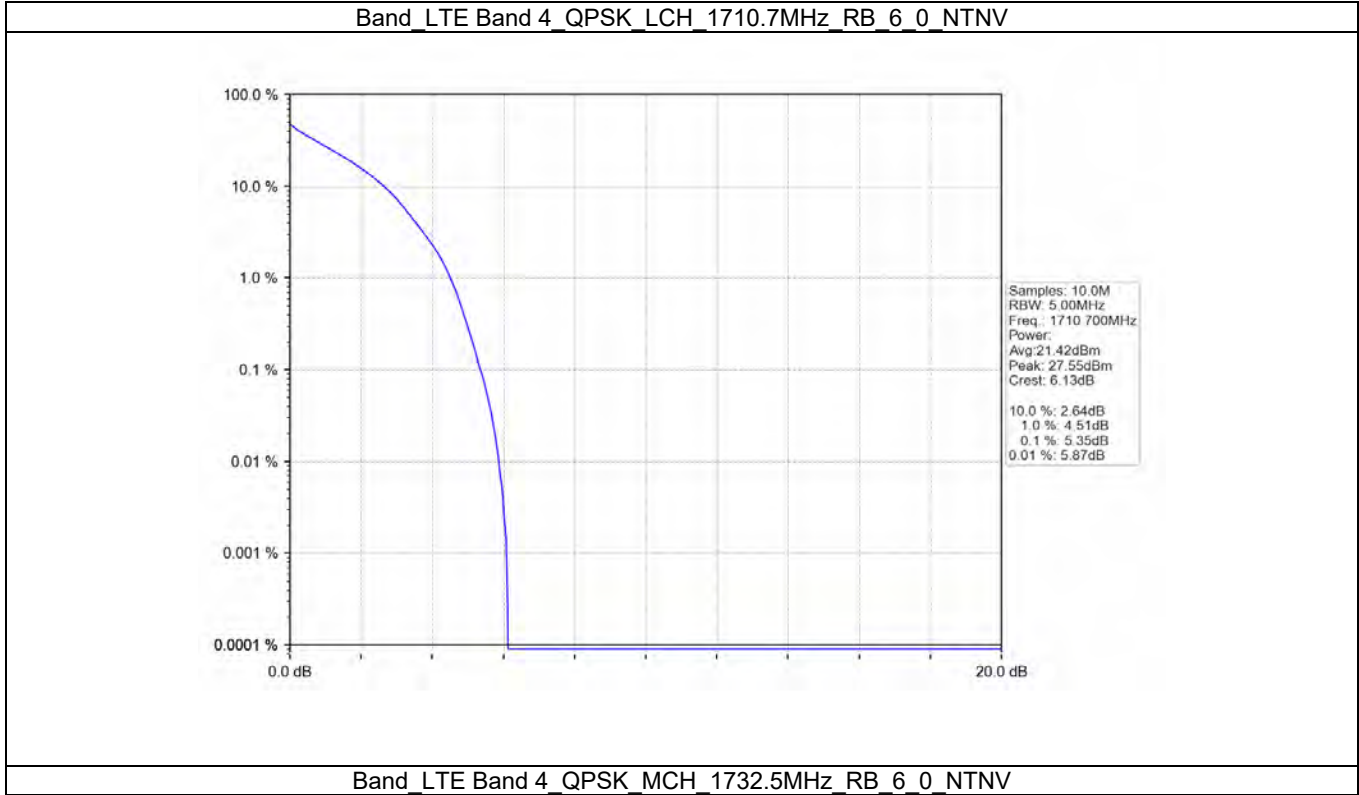

3. Peak-Average Ratio

3.1 LTE Band 4

3.1.1 Test Result

Band: 4 / Bandwidth: 1.4MHz / NTV							
Modulation	RB Allocation		Peak-Average Ratio (dB)				Verdict
	Size	Offset	LCH	MCH	HCH	Limit	
QPSK	6	0	5.35	5.26	5.25	<=13	Pass
16QAM	6	0	6.04	6.03	5.94	<=13	Pass
64QAM	6	0	6.06	6.01	5.99	<=13	Pass
Band: 4 / Bandwidth: 3MHz / NTV							
Modulation	RB Allocation		Peak-Average Ratio (dB)				Verdict
	Size	Offset	LCH	MCH	HCH	Limit	
QPSK	15	0	5.20	5.19	5.11	<=13	Pass
16QAM	15	0	5.96	5.97	5.89	<=13	Pass
64QAM	15	0	5.95	5.95	5.89	<=13	Pass
Band: 4 / Bandwidth: 5MHz / NTV							
Modulation	RB Allocation		Peak-Average Ratio (dB)				Verdict
	Size	Offset	LCH	MCH	HCH	Limit	
QPSK	25	0	5.29	5.27	5.23	<=13	Pass
16QAM	25	0	5.99	5.95	5.91	<=13	Pass
64QAM	25	0	5.95	5.96	5.90	<=13	Pass
Band: 4 / Bandwidth: 10MHz / NTV							
Modulation	RB Allocation		Peak-Average Ratio (dB)				Verdict
	Size	Offset	LCH	MCH	HCH	Limit	
QPSK	50	0	4.58	4.53	4.57	<=13	Pass
16QAM	50	0	6.02	5.99	5.93	<=13	Pass
64QAM	50	0	6.03	5.96	5.94	<=13	Pass
Band: 4 / Bandwidth: 15MHz / NTV							
Modulation	RB Allocation		Peak-Average Ratio (dB)				Verdict
	Size	Offset	LCH	MCH	HCH	Limit	
QPSK	75	0	5.81	5.72	5.77	<=13	Pass
16QAM	75	0	6.79	6.77	6.79	<=13	Pass
64QAM	75	0	6.80	6.74	6.79	<=13	Pass
Band: 4 / Bandwidth: 20MHz / NTV							
Modulation	RB Allocation		Peak-Average Ratio (dB)				Verdict
	Size	Offset	LCH	MCH	HCH	Limit	
QPSK	100	0	6.44	6.35	6.44	<=13	Pass
16QAM	100	0	7.13	6.99	7.18	<=13	Pass
64QAM	100	0	7.15	7.01	7.20	<=13	Pass

3.1.2 Test Graph