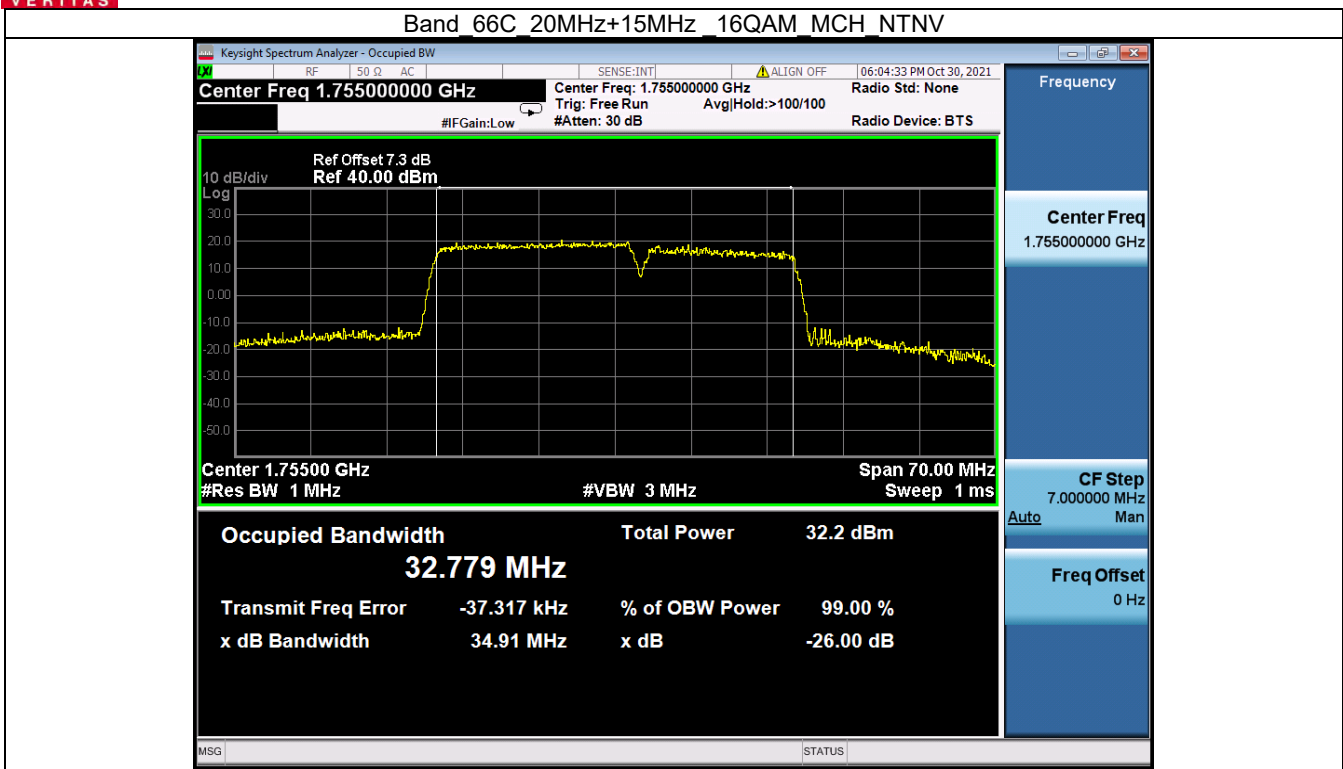

BV 7Layers Communications Technology (Shenzhen) Co. Ltd

No.B102, Dazu Chuangxin Mansion, North of Beihuan Avenue, North Area, Hi-Tech Industrial Park, Nanshan District, Shenzhen, Guangdong, China

Tel: +86 755 8869 6566

Fax: +86 755 8869 6577

Email: customerservice.sw@bureauveritas.com