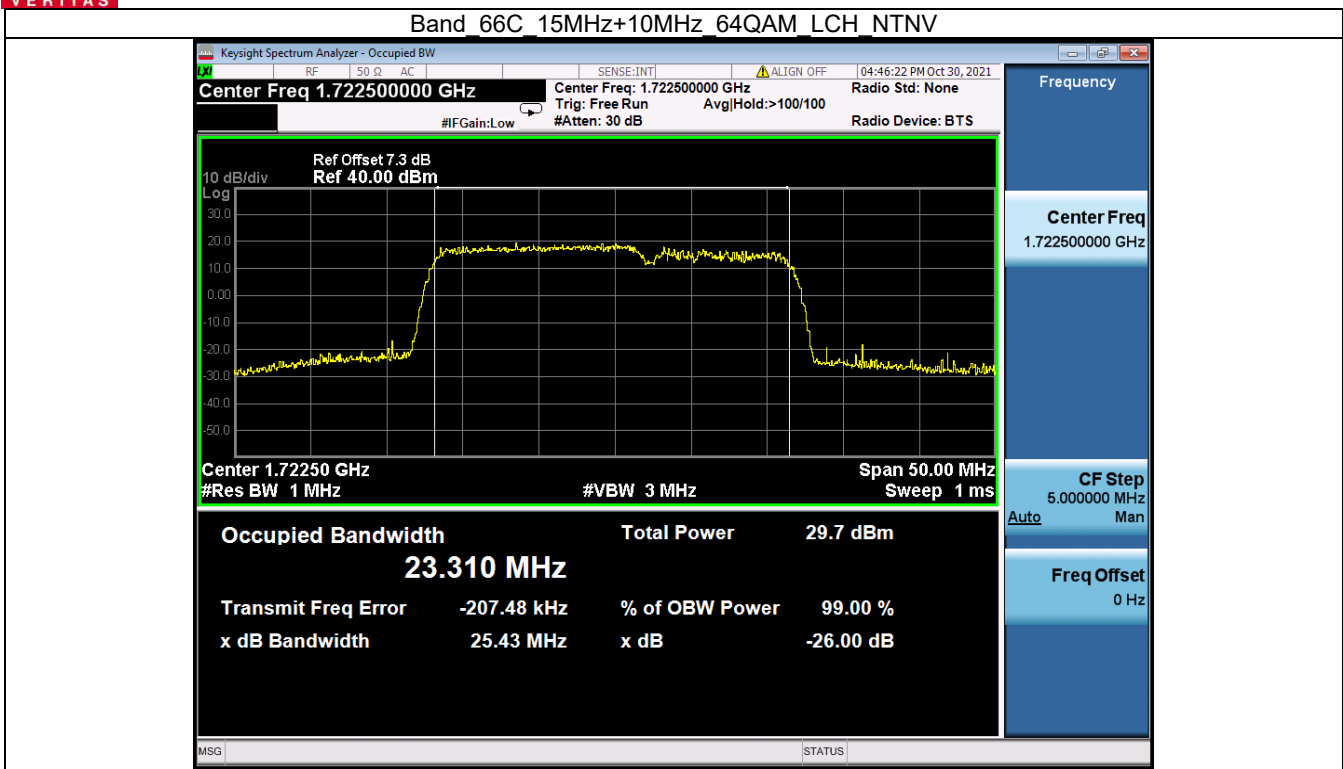

BV 7Layers Communications Technology (Shenzhen) Co. Ltd

No.B102, Dazu Chuangxin Mansion, North of Beihuan Avenue, North Area, Hi-Tech Industrial Park, Nanshan District, Shenzhen, Guangdong, China

Tel: +86 755 8869 6566

Fax: +86 755 8869 6577

Email: customerservice.sw@bureauveritas.com