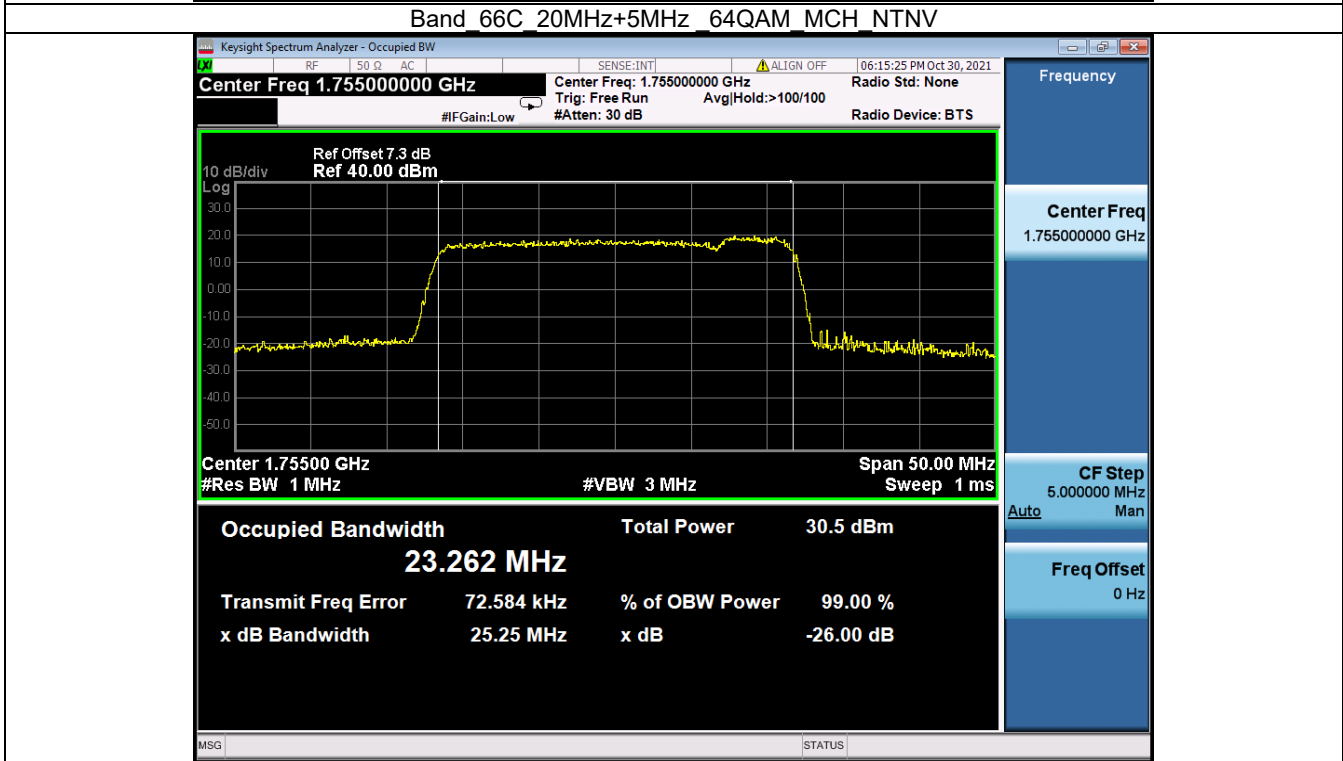

BV 7Layers Communications Technology (Shenzhen) Co. Ltd

No.B102, Dazu Chuangxin Mansion, North of Beihuan Avenue, North Area, Hi-Tech Industrial Park, Nanshan District, Shenzhen, Guangdong, China

Tel: +86 755 8869 6566

Fax: +86 755 8869 6577

Email: customerservice.sw@bureauveritas.com