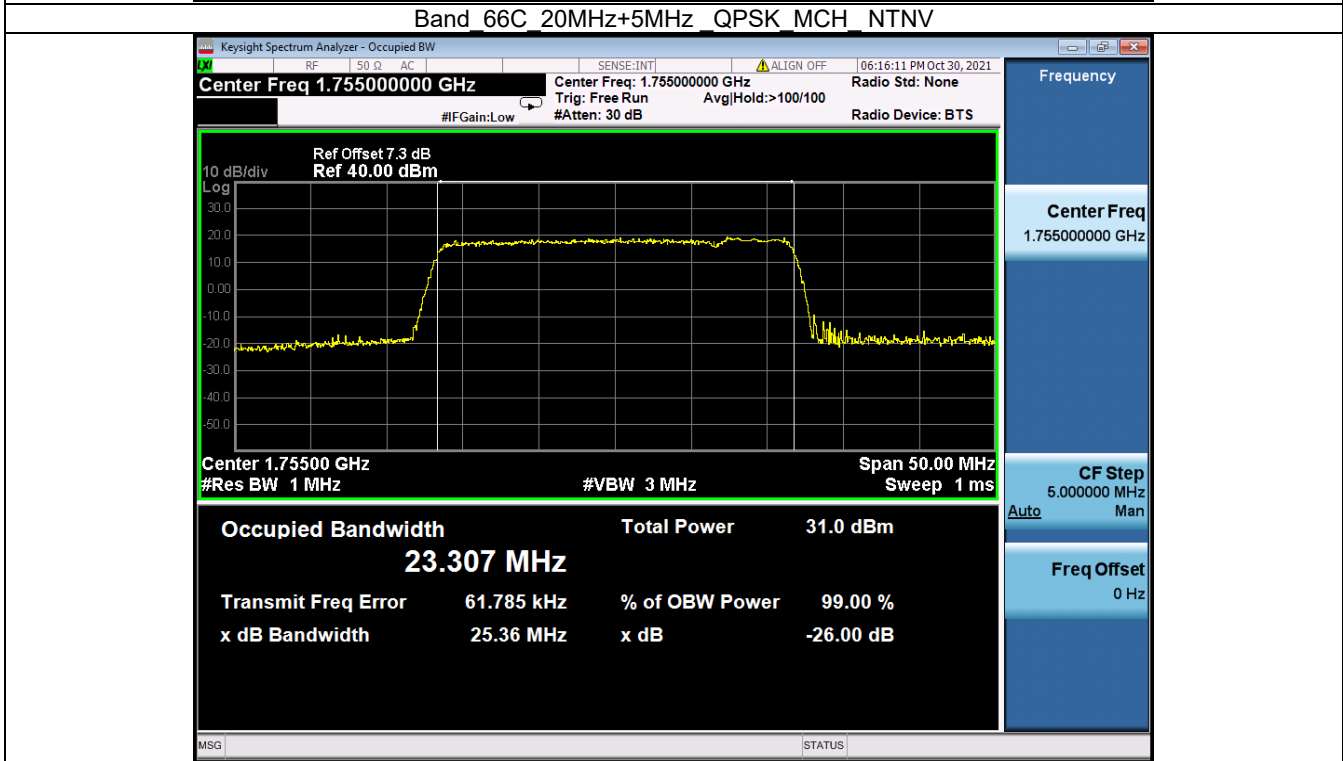

BV 7Layers Communications Technology (Shenzhen) Co. Ltd

No.B102, Dazu Chuangxin Mansion, North of Beihuan Avenue, North Area, Hi-Tech Industrial Park, Nanshan District, Shenzhen, Guangdong, China

Tel: +86 755 8869 6566

Fax: +86 755 8869 6577

Email: customerservice.sw@bureauveritas.com