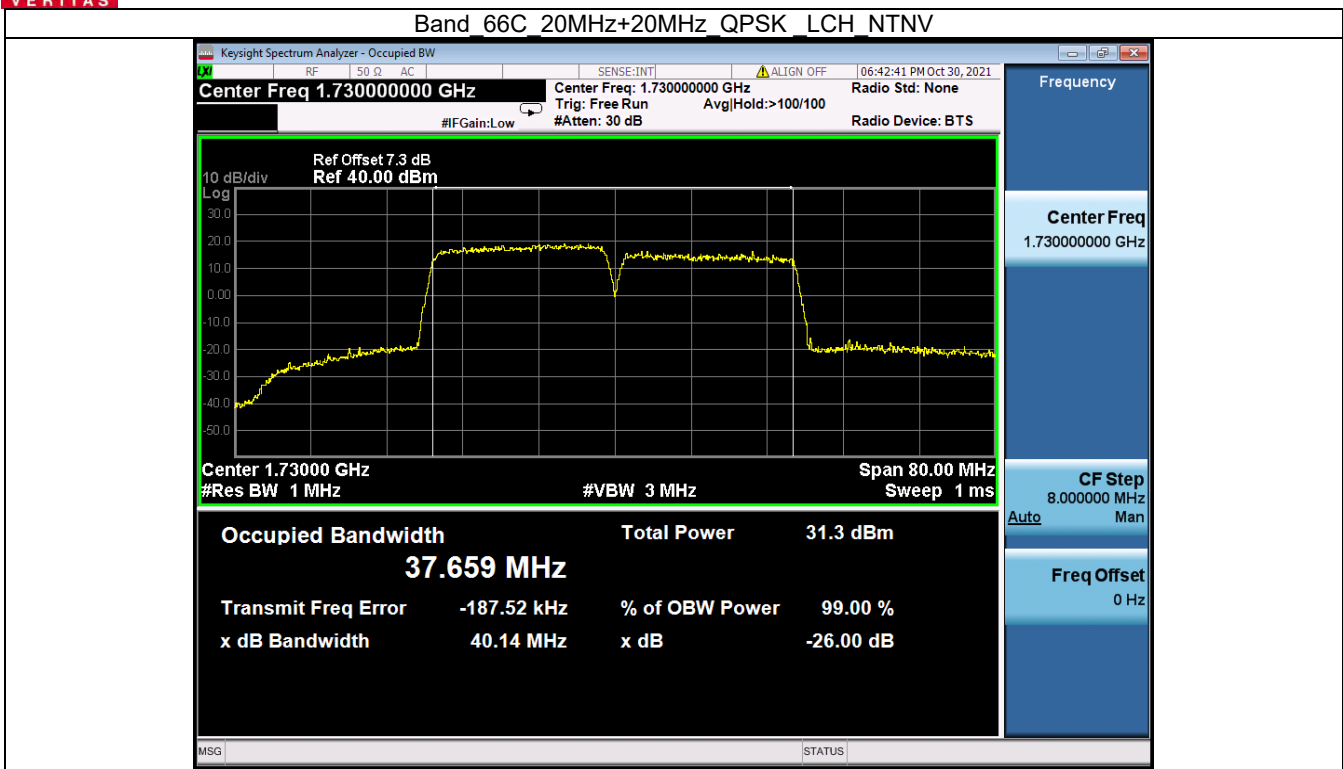

BV 7Layers Communications Technology (Shenzhen) Co. Ltd

No.B102, Dazu Chuangxin Mansion, North of Beihuan Avenue, North Area, Hi-Tech Industrial Park, Nanshan District, Shenzhen, Guangdong, China

Tel: +86 755 8869 6566

Fax: +86 755 8869 6577

Email: customerservice.sw@bureauveritas.com