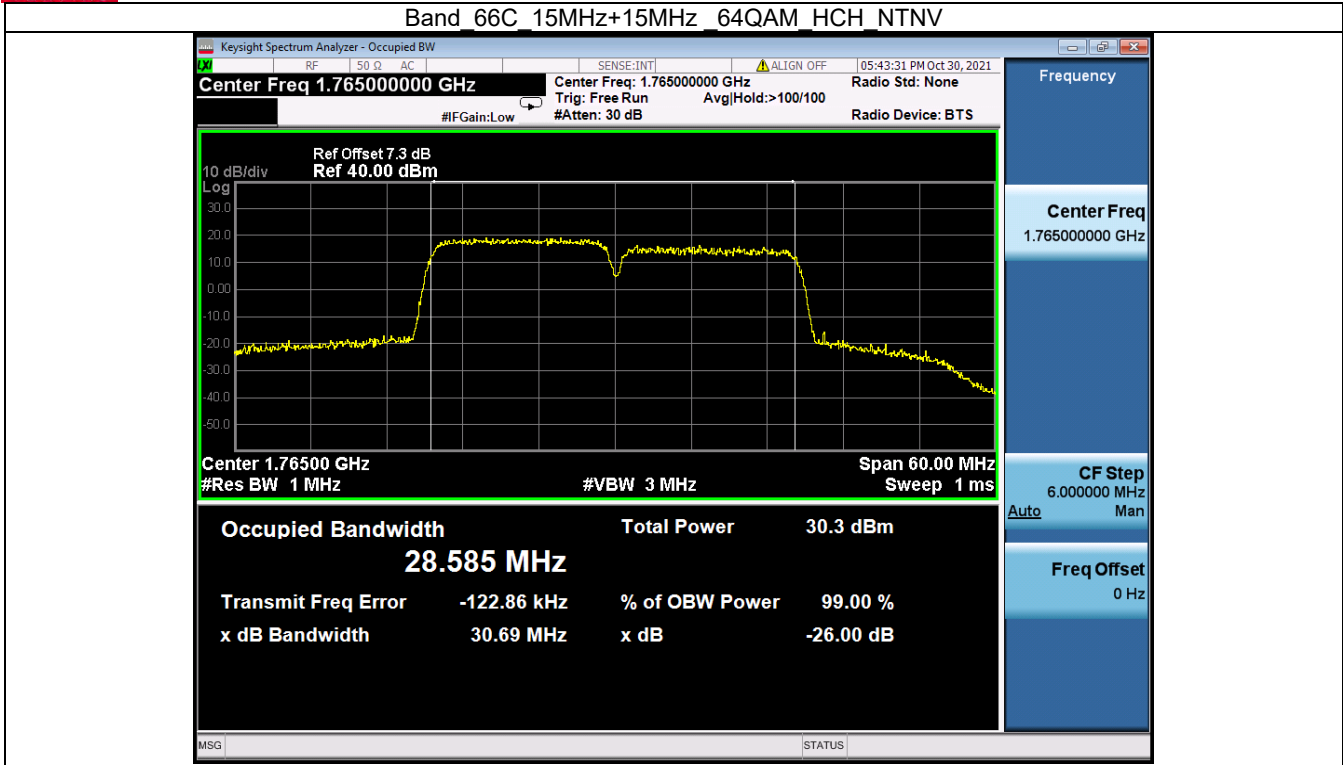

Tel: +86 755 8869 6566

Fax: +86 755 8869 6577

Email: customerservice.sw@bureauveritas.com

Band 66C 15MHz+15MHz 64QAM HCH NTN

BV 7Layers Communications
Technology (Shenzhen) Co. Ltd

No.B102, Dazu Chuangxin Mansion, North of Beihuan
Avenue, North Area, Hi-Tech Industrial Park, Nanshan
District, Shenzhen, Guangdong, China