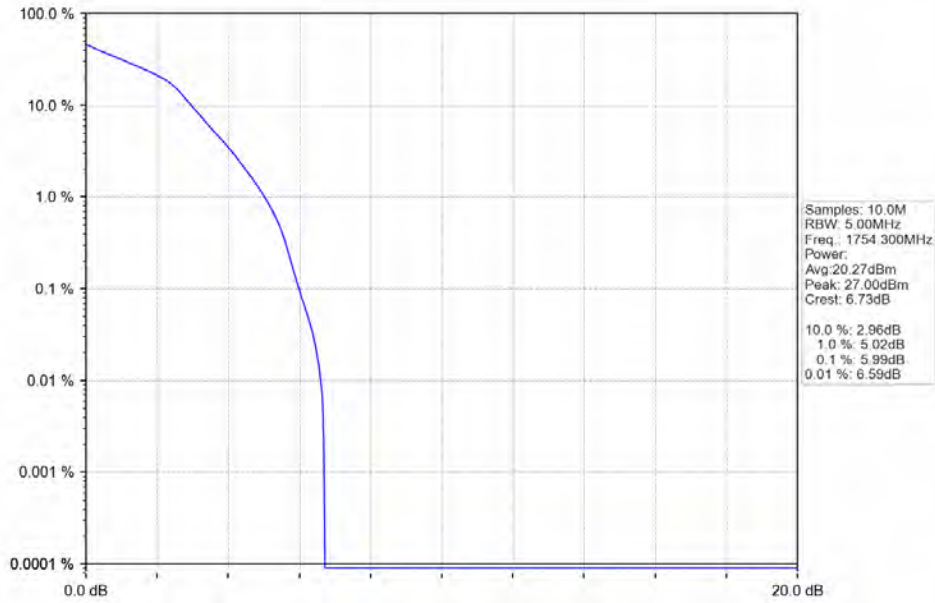

Band_LTE Band 4_16QAM_HCH_1754.3MHz_RB_6_0_NTNV

Band_LTE Band 4_64QAM_LCH_1710.7MHz_RB_6_0_NTNV

Band_LTE Band 4_64QAM_MCH_1732.5MHz_RB_6_0_NTNV

Band_LTE Band 4_64QAM_HCH_1754.3MHz_RB_6_0_NTNV

Band 4 3MHz QPSK HCH 1753.5MHz RB 15 0 NTVN