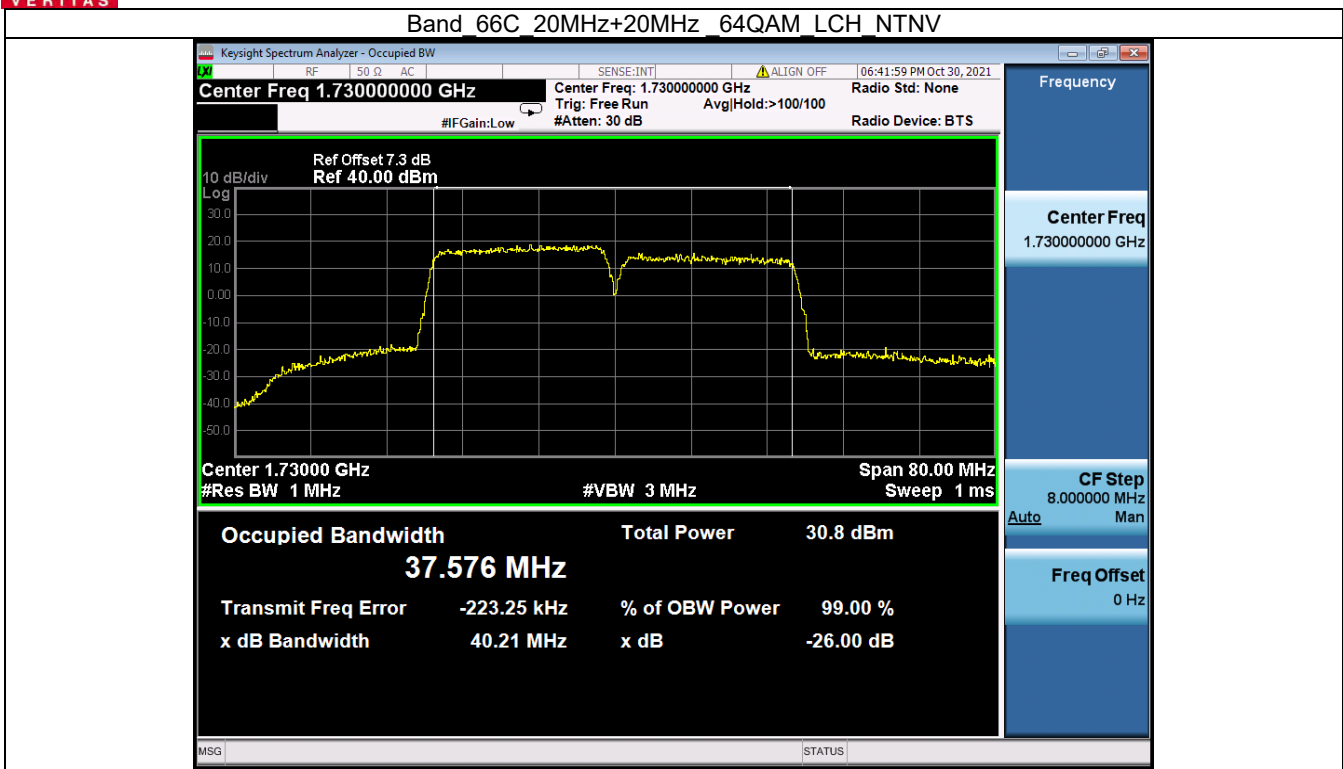

BV 7Layers Communications Technology (Shenzhen) Co. Ltd

No.B102, Dazu Chuangxin Mansion, North of Beihuan Avenue, North Area, Hi-Tech Industrial Park, Nanshan District, Shenzhen, Guangdong, China

Tel: +86 755 8869 6566

Fax: +86 755 8869 6577

Email: customerservice.sw@bureauveritas.com