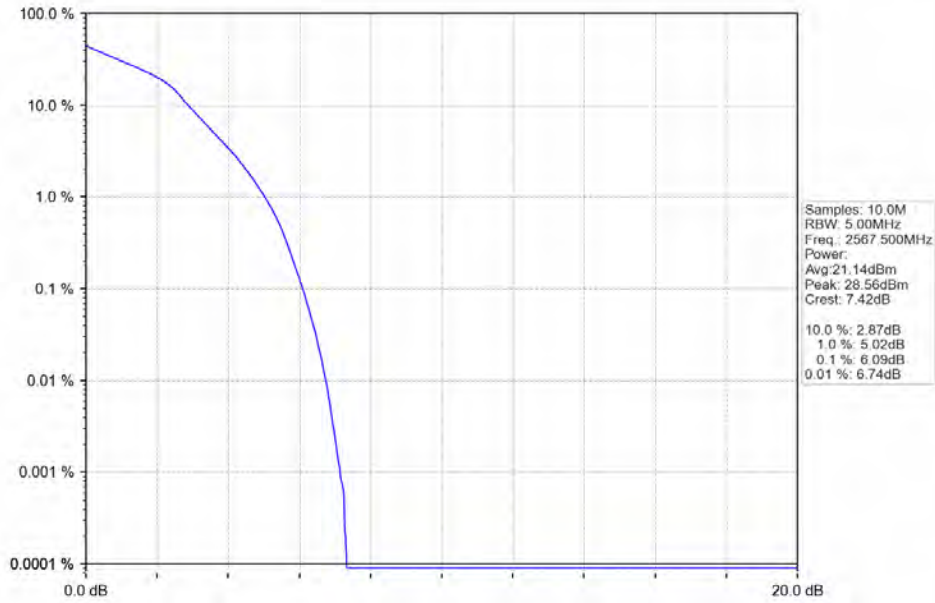

Band7_5MHz_64QAM_HCH_2567.5MHz_RB_25_0_NTNV

BV 7Layers Communications
Technology (Shenzhen) Co. Ltd

No.B102, Dazu Chuangxin Mansion, North of Beihuan
Avenue, North Area, Hi-Tech Industrial Park, Nanshan
District, Shenzhen, Guangdong, China