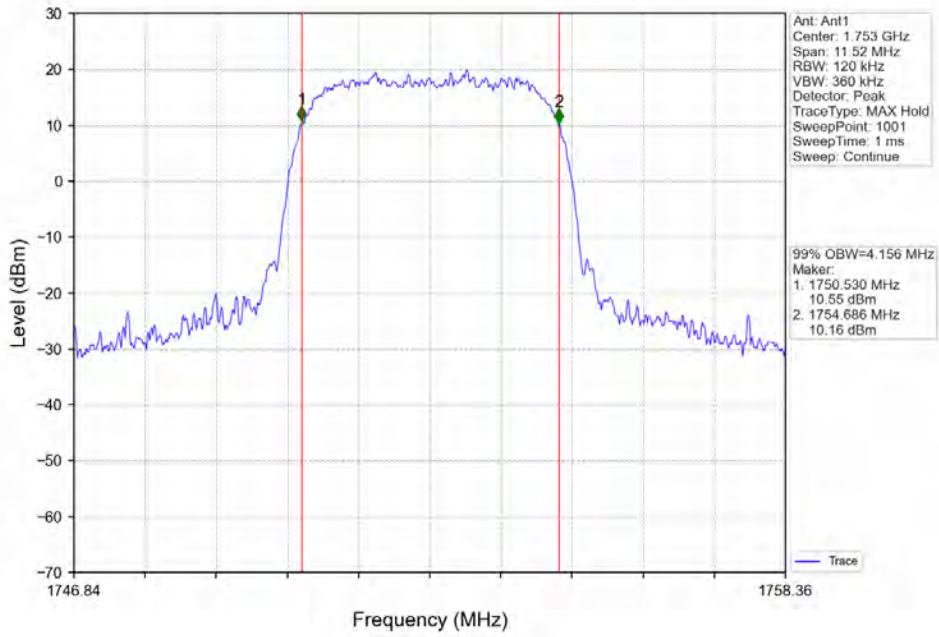

BUREAU
VERITAS

Test Report No.: W7L-P20210616-3RF03

Band 4_RMC_HCH_1752.6MHz_4.0.2kbps_RMC_NTNV

BV 7Layers Communications
Technology (Shenzhen) Co. Ltd

No.B102, Dazu Chuangxin Mansion, North of Beihuan
Avenue, North Area, Hi-Tech Industrial Park, Nanshan
District, Shenzhen, Guangdong, China

Tel: +86 755 8869 6566

Fax: +86 755 8869 6577

Email: customerservice.sw@bureauveritas.com