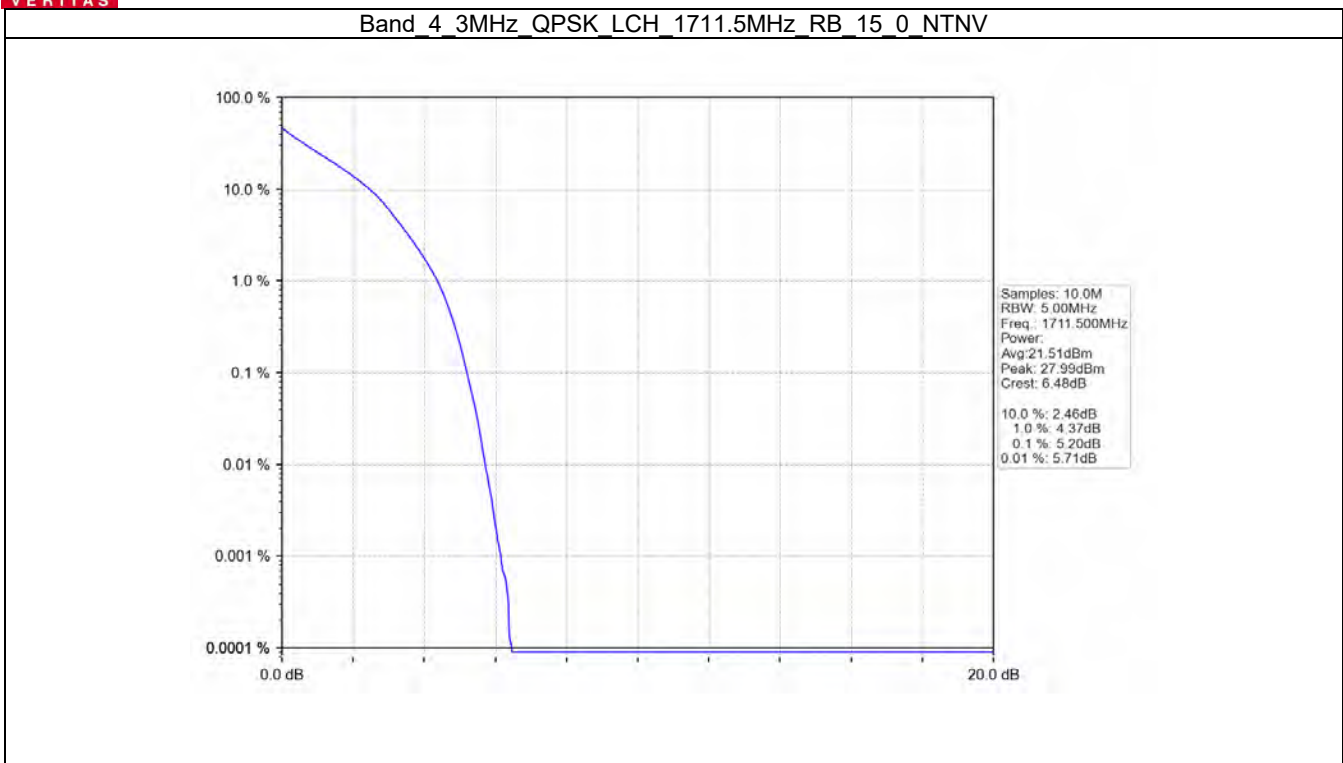

Band_LTE Band 4_16QAM_HCH_1754.3MHz_RB_6_0_NTNV

Band_LTE Band 4_64QAM_LCH_1710.7MHz_RB_6_0_NTNV

Band_LTE Band 4_64QAM_MCH_1732.5MHz_RB_6_0_NTNV

Band_LTE Band 4_64QAM_HCH_1754.3MHz_RB_6_0_NTNV

Band 4 3MHz QPSK HCH 1753.5MHz RB 15 0 NTVN