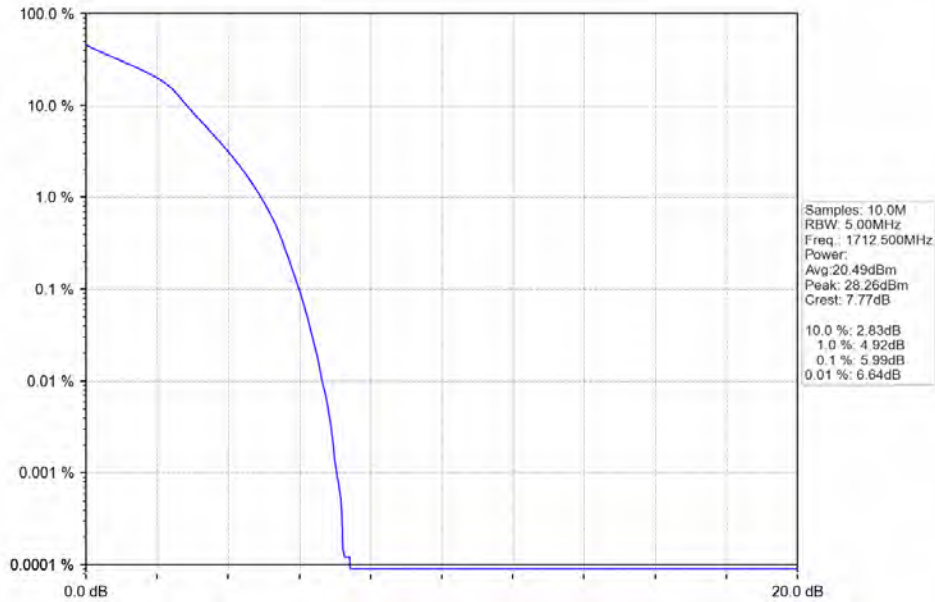

Band 4 5MHz 16QAM LCH 174.0.5MHz RB 25 0 NTN