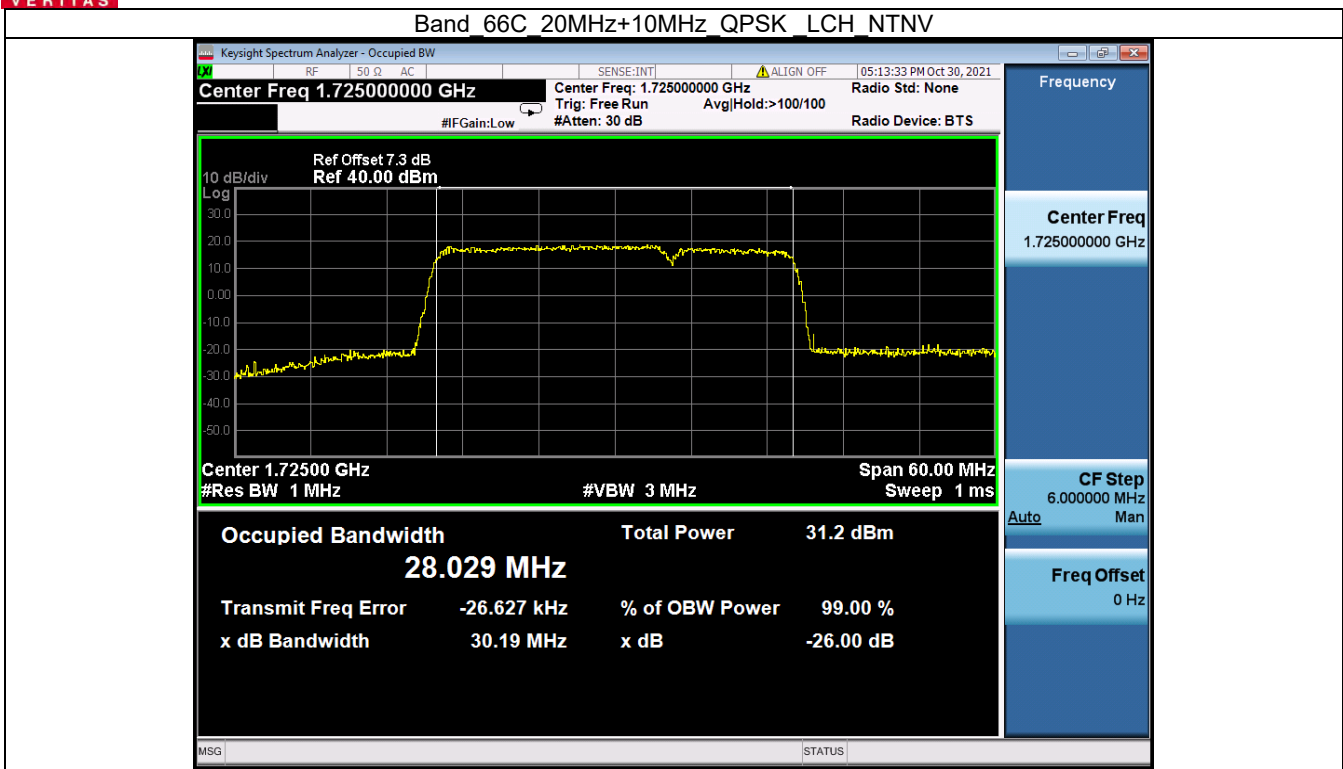

BV 7Layers Communications Technology (Shenzhen) Co. Ltd

No.B102, Dazu Chuangxin Mansion, North of Beihuan Avenue, North Area, Hi-Tech Industrial Park, Nanshan District, Shenzhen, Guangdong, China

Tel: +86 755 8869 6566

Fax: +86 755 8869 6577

Email: customerservice.sw@bureauveritas.com