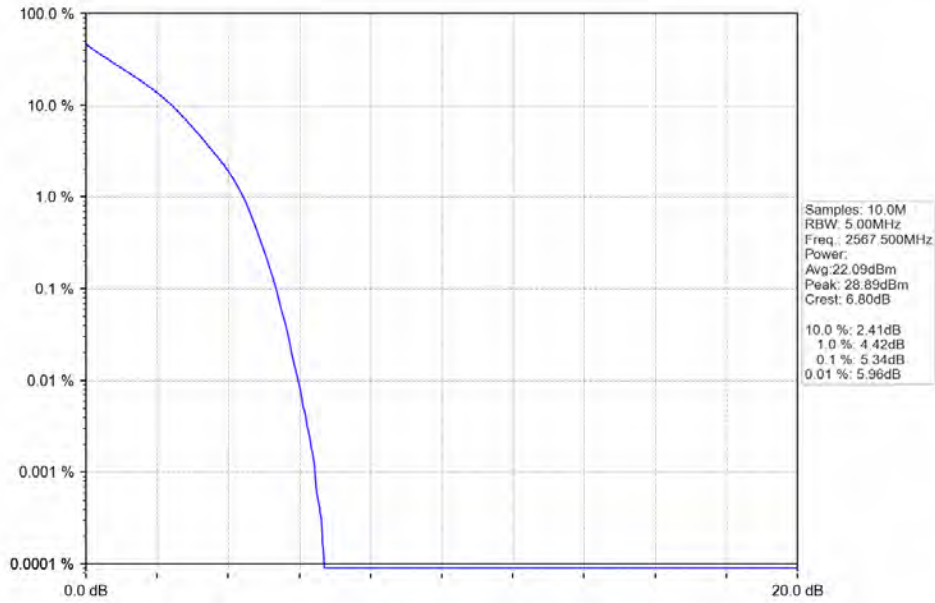

Fax: +86 755 8869 6577

Email: customerservice.sw@bureauveritas.com

3.2.2 Test Graph

BUREAU
VERITAS

Test Report No.: W7L-P20210616-3RF03

Band7_5MHz_QPSK_HCH_2567.5MHz_RB_25_0_NTNV

Band7_5MHz_16QAM_LCH_2502.5MHz_RB_25_0_NTNV