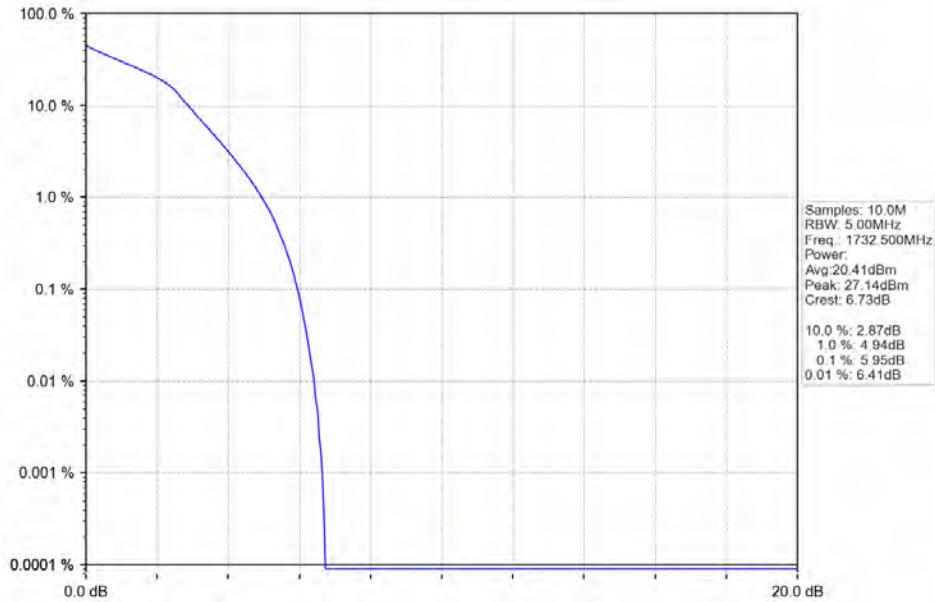

Band 4 3MHz 16QAM LCH 1711.5MHz RB 15 0 NTVN

Band 4 3MHz 16QAM MCH 1732.5MHz RB 15_0 NTN

Band 4 3MHz 16QAM HCH 1753.5MHz RB 15_0 NTN

Band 4 3MHz 64QAM LCH 1711.5MHz RB 15 0 NTN

Band 4 3MHz 64QAM MCH 1732.5MHz RB 15 0 NTN