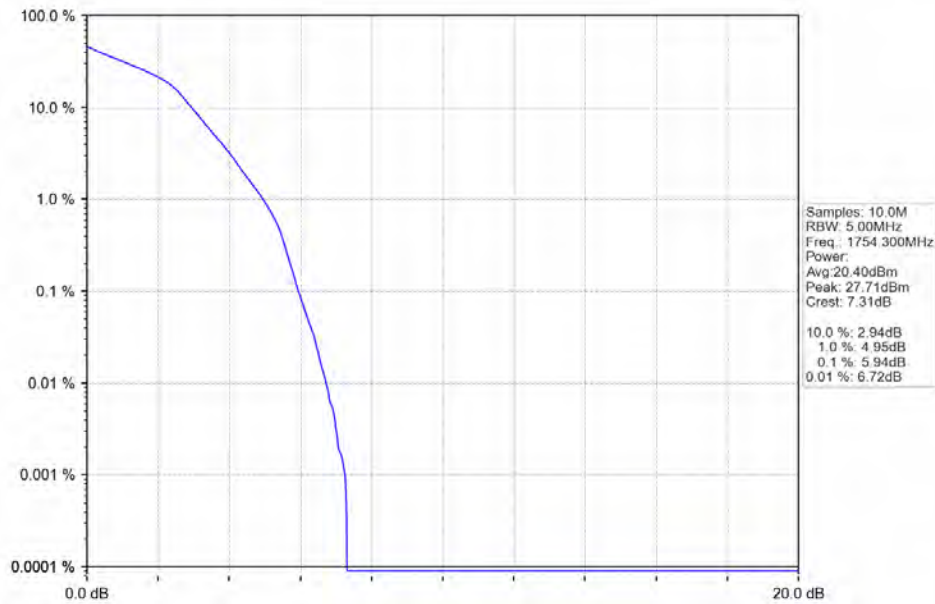

Band_LTE Band 4_16QAM_HCH_1754.3MHz_RB_6_0_NTNV

Band_LTE Band 4_64QAM_LCH_1710.7MHz_RB_6_0_NTNV

Band_LTE Band 4_64QAM_MCH_1732.5MHz_RB_6_0_NTNV

Band_LTE Band 4_64QAM_HCH_1754.3MHz_RB_6_0_NTNV

Band 4 3MHz QPSK HCH 1753.5MHz RB 15 0 NTVN