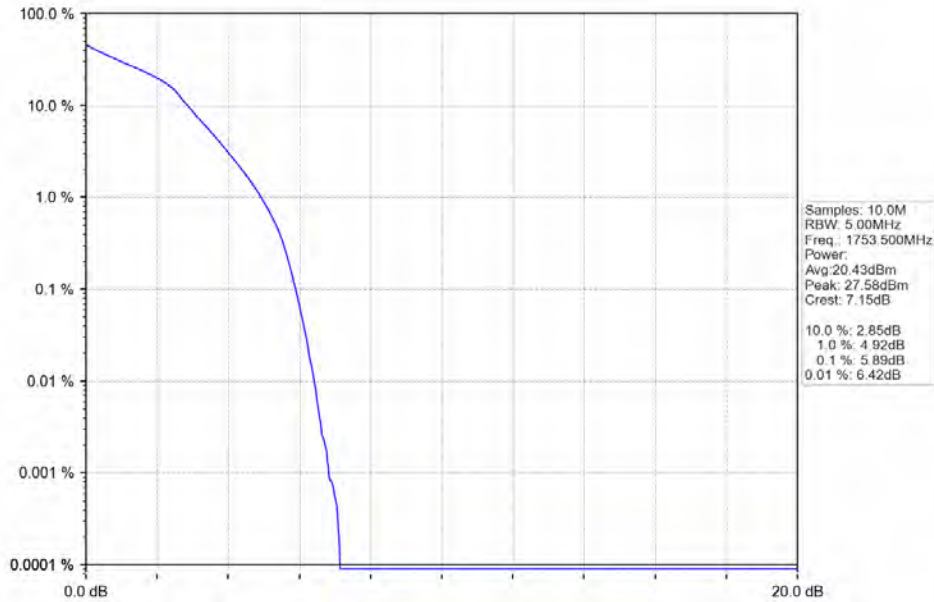

Band 4 3MHz 16QAM LCH 1711.5MHz RB 15 0 NTVN

Band 4 3MHz 16QAM MCH 1732.5MHz RB 15_0 NTN

Band 4 3MHz 16QAM HCH 1753.5MHz RB 15_0 NTN

Band 4 3MHz 64QAM LCH 1711.5MHz RB 15 0 NTN

Band 4 3MHz 64QAM MCH 1732.5MHz RB 15 0 NTN