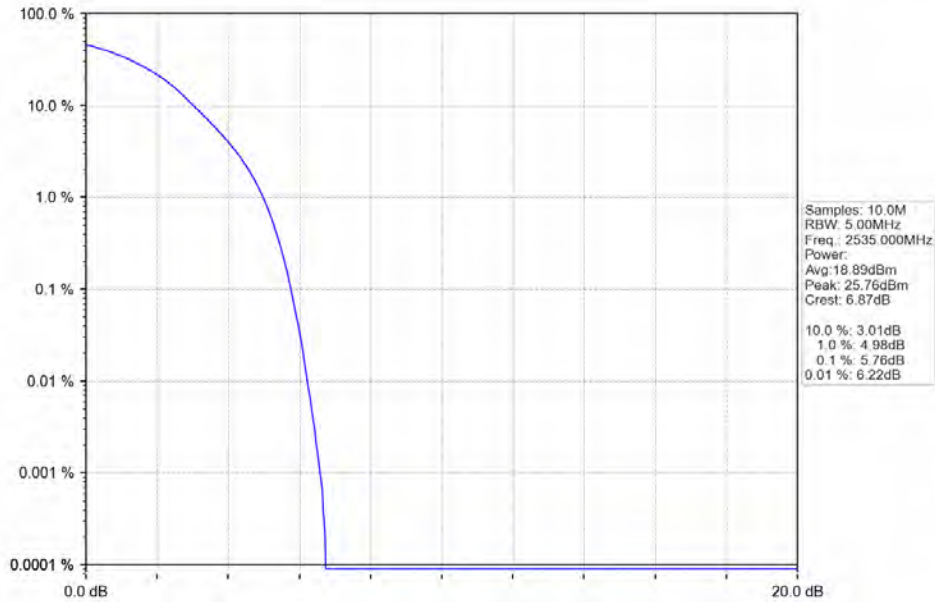

Band7 15MHz QPSK MCH 2535MHz RB 75 0 NTNV

BV 7Layers Communications
Technology (Shenzhen) Co. Ltd

No.B102, Dazu Chuangxin Mansion, North of Beihuan
Avenue, North Area, Hi-Tech Industrial Park, Nanshan
District, Shenzhen, Guangdong, China

Tel: +86 755 8869 6566

Fax: +86 755 8869 6577

Email: customerservice.sw@bureauveritas.com