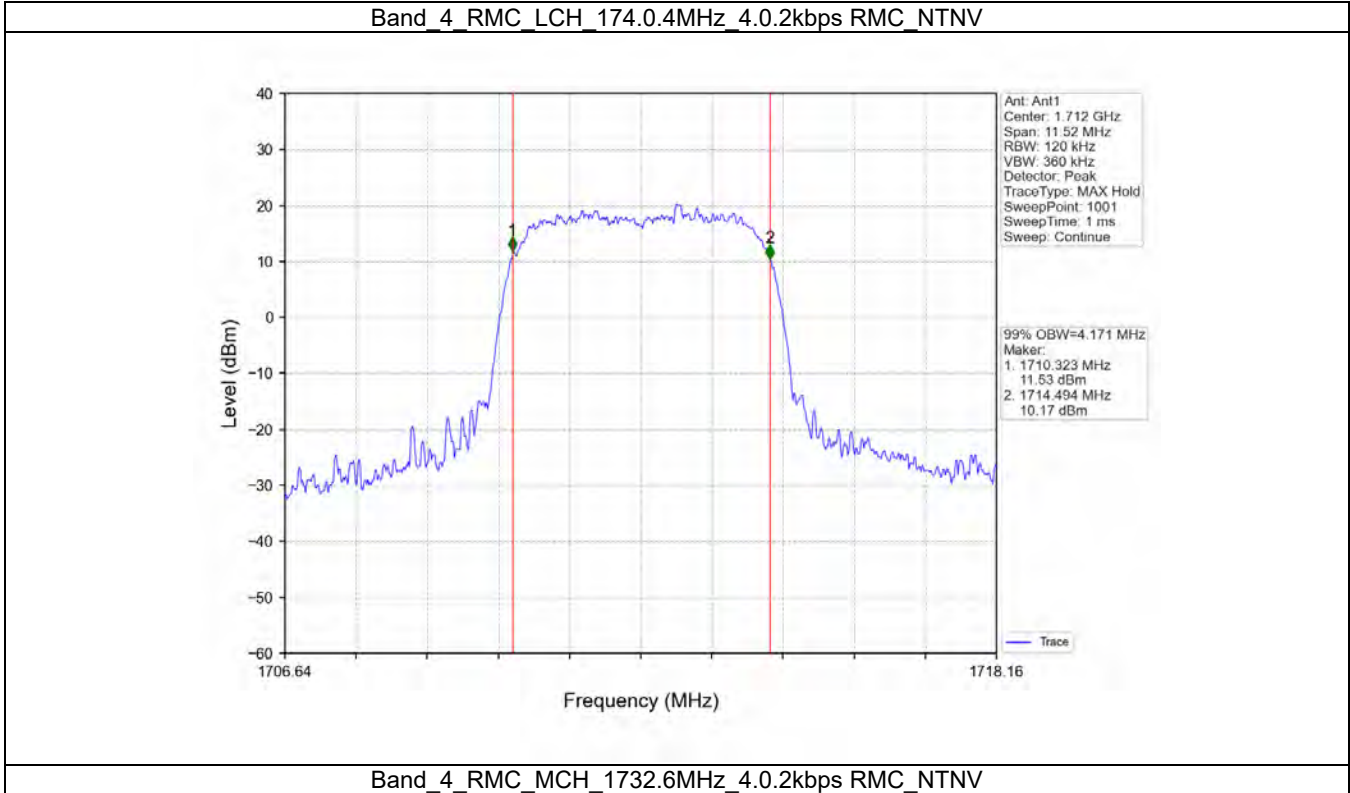

2.19.2 Test Graph