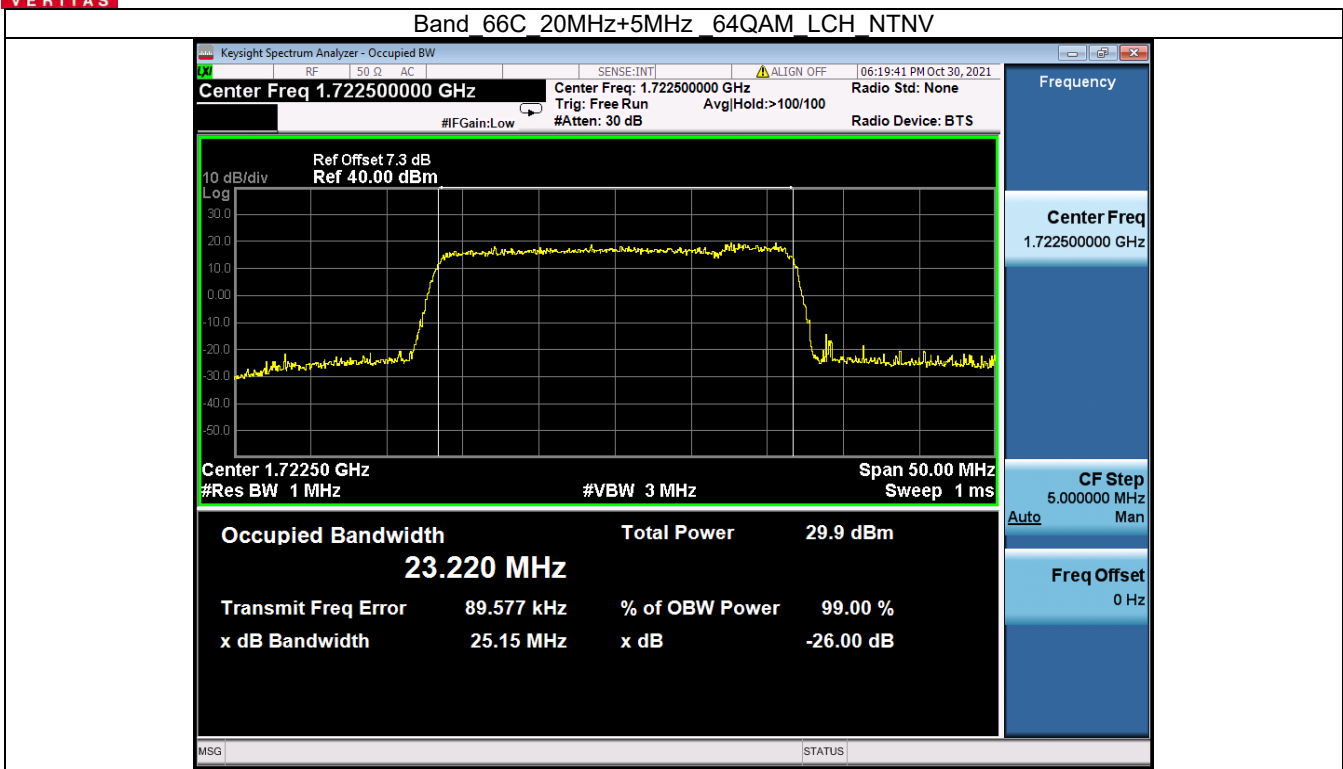

BV 7Layers Communications Technology (Shenzhen) Co. Ltd

No.B102, Dazu Chuangxin Mansion, North of Beihuan Avenue, North Area, Hi-Tech Industrial Park, Nanshan District, Shenzhen, Guangdong, China

Tel: +86 755 8869 6566

Fax: +86 755 8869 6577

Email: customerservice.sw@bureauveritas.com