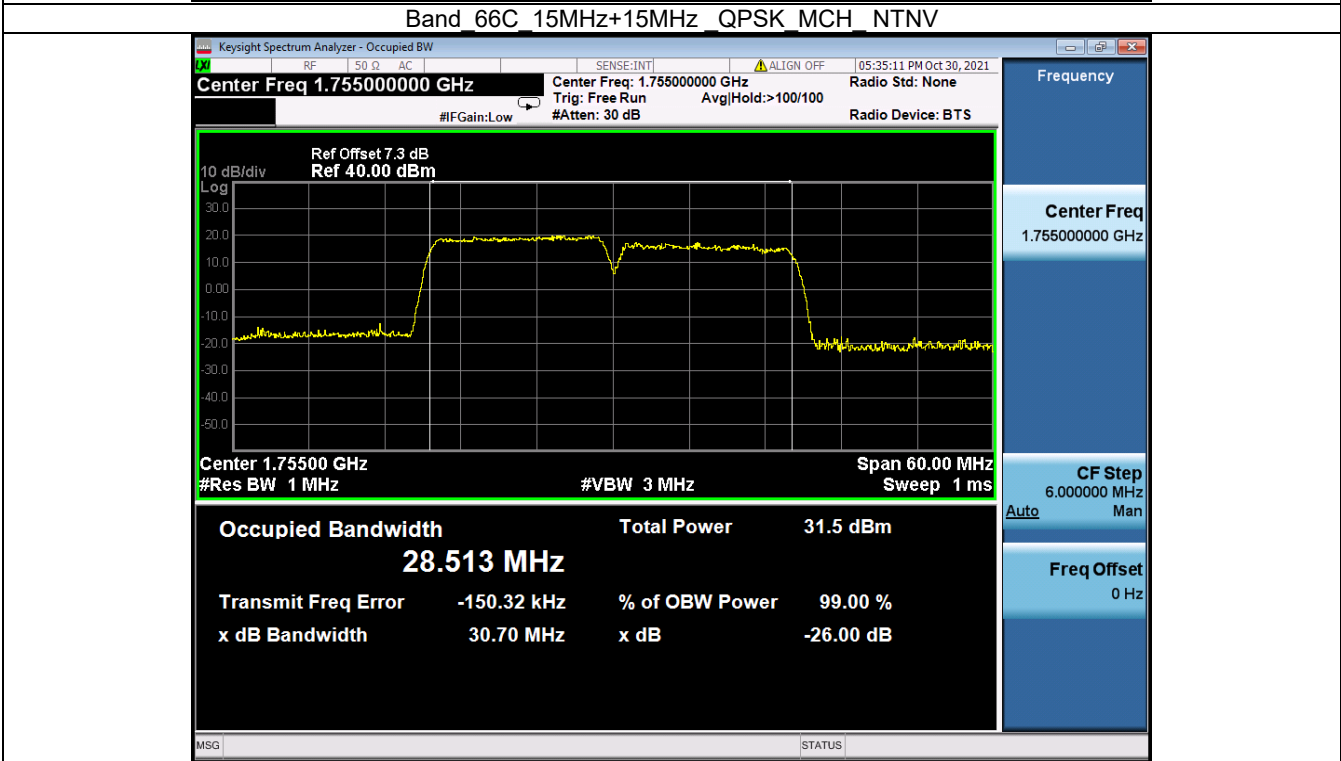

BV 7Layers Communications Technology (Shenzhen) Co. Ltd

No.B102, Dazu Chuangxin Mansion, North of Beihuan Avenue, North Area, Hi-Tech Industrial Park, Nanshan District, Shenzhen, Guangdong, China

Tel: +86 755 8869 6566

Fax: +86 755 8869 6577

Email: customerservice.sw@bureauveritas.com