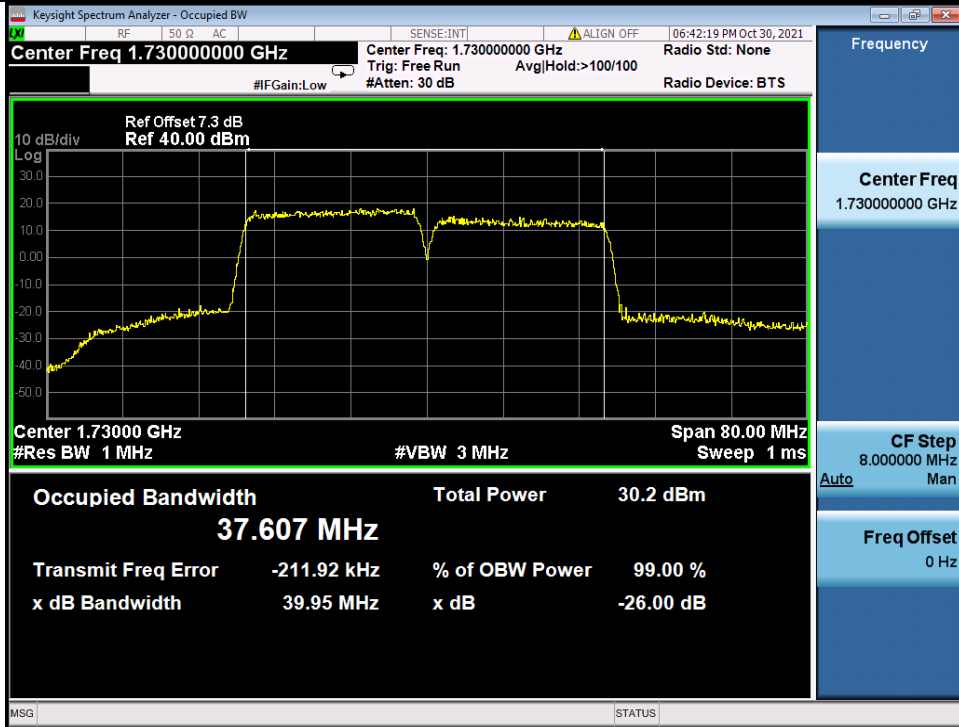

Tel: +86 755 8869 6566

Fax: +86 755 8869 6577

Email: customerservice.sw@bureauveritas.com

Band 66C 20MHz+20MHz QPSK HCH NTN

Band 66C 20MHz+20MHz 16QAM LCH NTN

BV 7Layers Communications Technology (Shenzhen) Co. Ltd