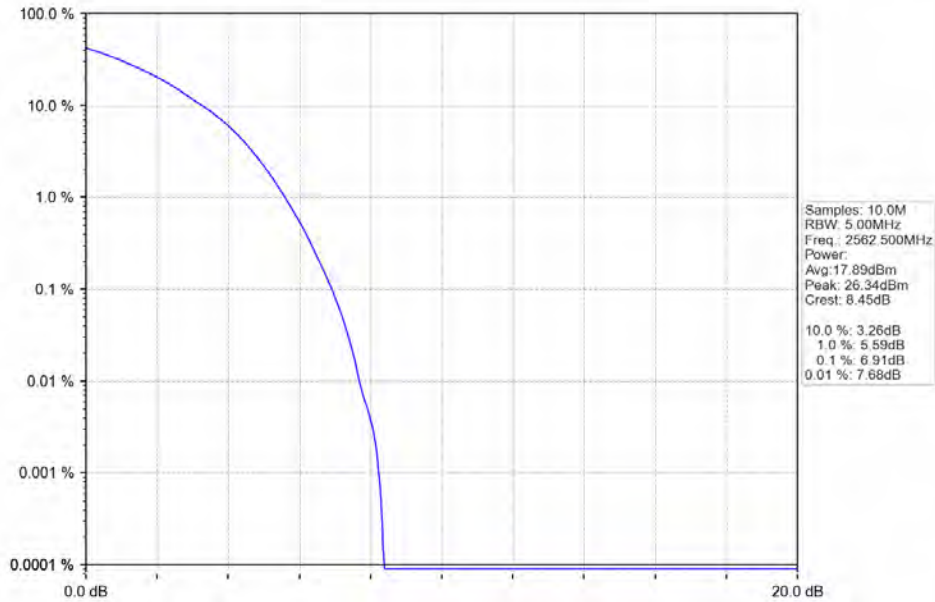

BV 7Layers Communications
Technology (Shenzhen) Co. Ltd

No.B102, Dazu Chuangxin Mansion, North of Beihuan
Avenue, North Area, Hi-Tech Industrial Park, Nanshan
District, Shenzhen, Guangdong, China

Tel: +86 755 8869 6566

Fax: +86 755 8869 6577

Email: customerservice.sw@bureauveritas.com