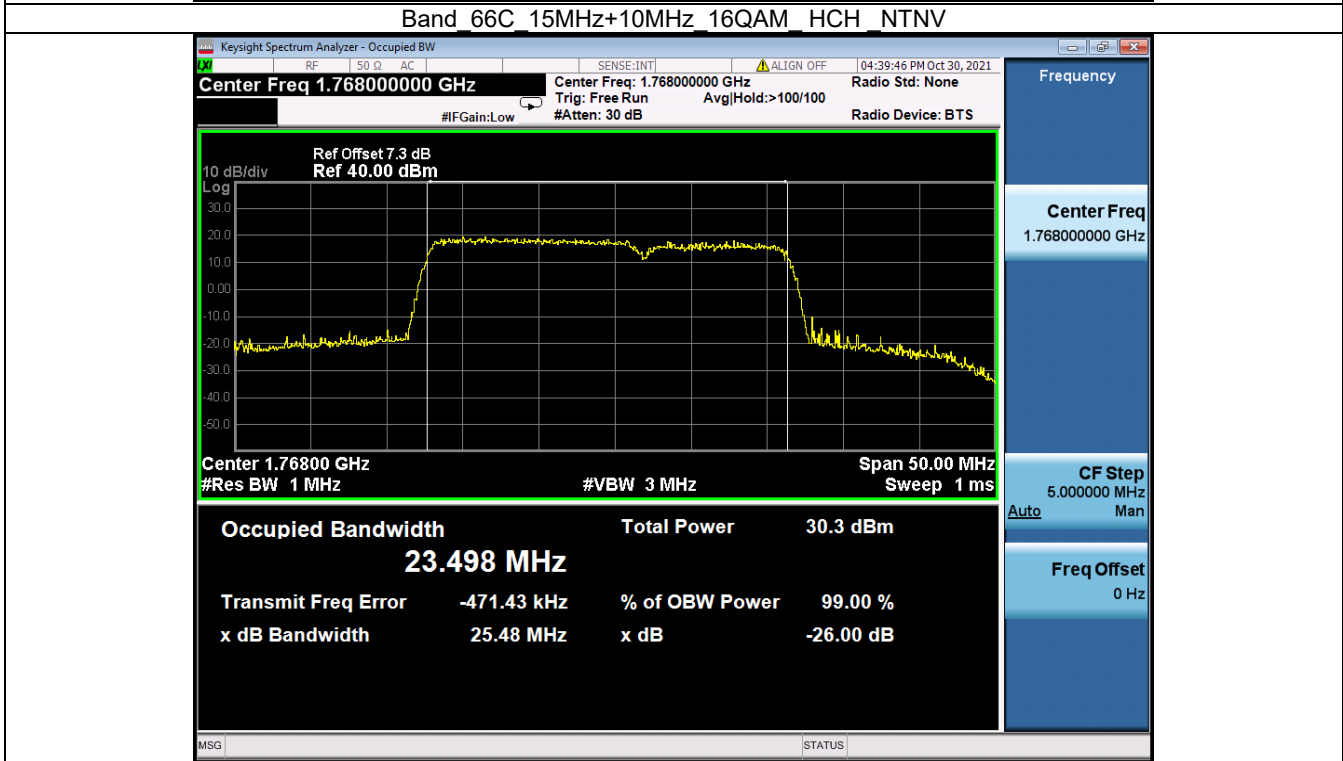

BV 7Layers Communications Technology (Shenzhen) Co. Ltd

No.B102, Dazu Chuangxin Mansion, North of Beihuan Avenue, North Area, Hi-Tech Industrial Park, Nanshan District, Shenzhen, Guangdong, China

Tel: +86 755 8869 6566

Fax: +86 755 8869 6577

Email: customerservice.sw@bureauveritas.com