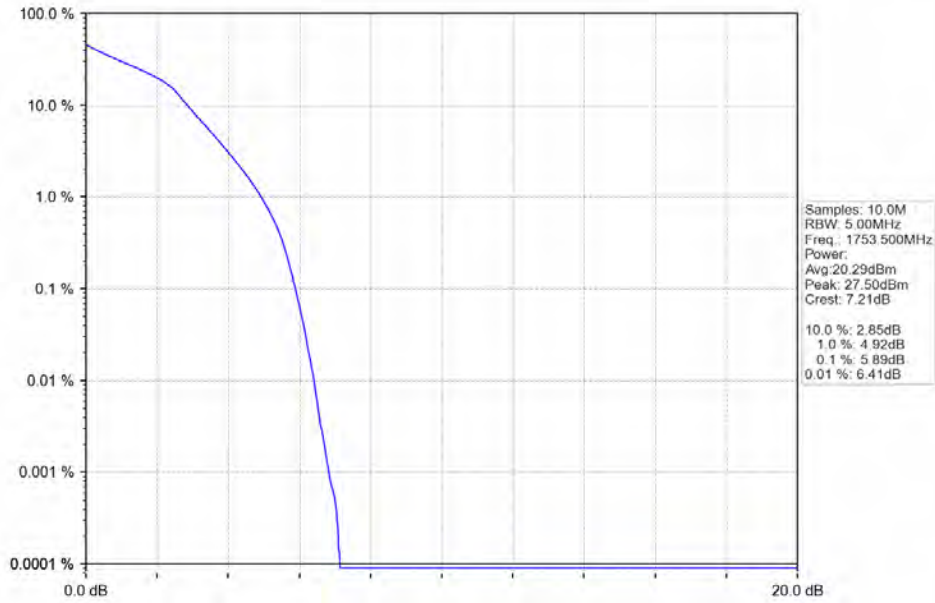

Band 4 3MHz 64QAM HCH 1753.5MHz RB 15.0 NTNV

BV 7Layers Communications
Technology (Shenzhen) Co. Ltd

No.B102, Dazu Chuangxin Mansion, North of Beihuan
Avenue, North Area, Hi-Tech Industrial Park, Nanshan
District, Shenzhen, Guangdong, China

Tel: +86 755 8869 6566

Fax: +86 755 8869 6577

Email: customerservice.sw@bureauveritas.com