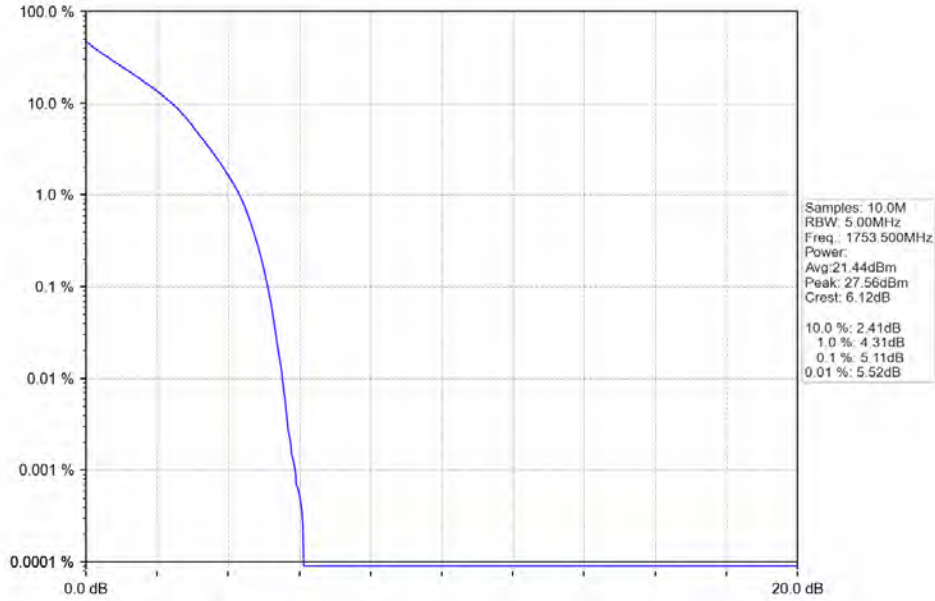

Band_LTE Band 4_16QAM_HCH_1754.3MHz_RB_6_0_NTNV

Band_LTE Band 4_64QAM_LCH_1710.7MHz_RB_6_0_NTNV

Band_LTE Band 4_64QAM_MCH_1732.5MHz_RB_6_0_NTNV

Band_LTE Band 4_64QAM_HCH_1754.3MHz_RB_6_0_NTNV

Band 4 3MHz QPSK HCH 1753.5MHz RB 15 0 NTVN