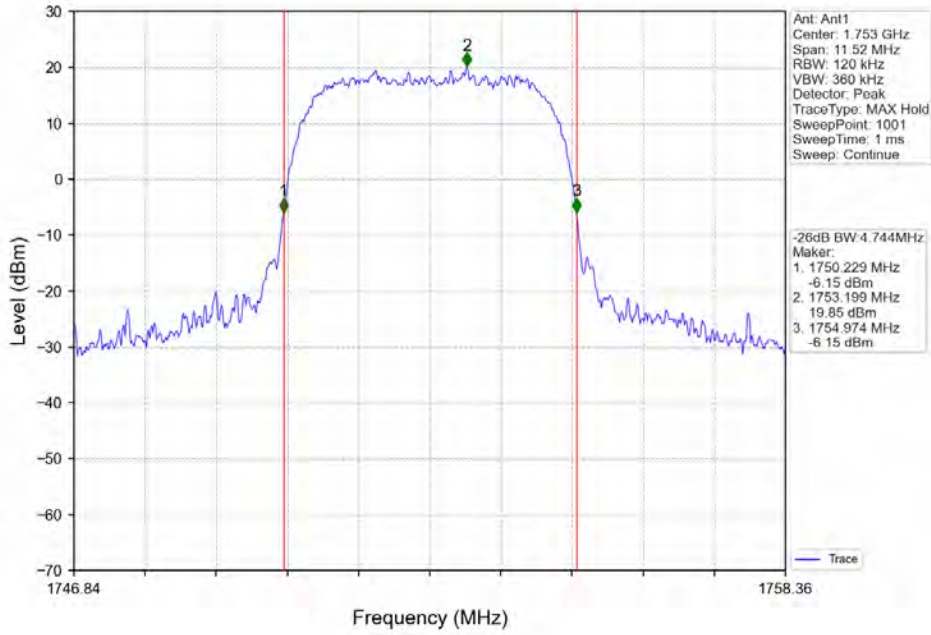

Band 4 RMC HCH 1752.6MHz 4.0.2kbps RMC NTN

BV 7Layers Communications
Technology (Shenzhen) Co. Ltd

No.B102, Dazu Chuangxin Mansion, North of Beihuan
Avenue, North Area, Hi-Tech Industrial Park, Nanshan
District, Shenzhen, Guangdong, China

Tel: +86 755 8869 6566

Fax: +86 755 8869 6577

Email: customerservice.sw@bureauveritas.com