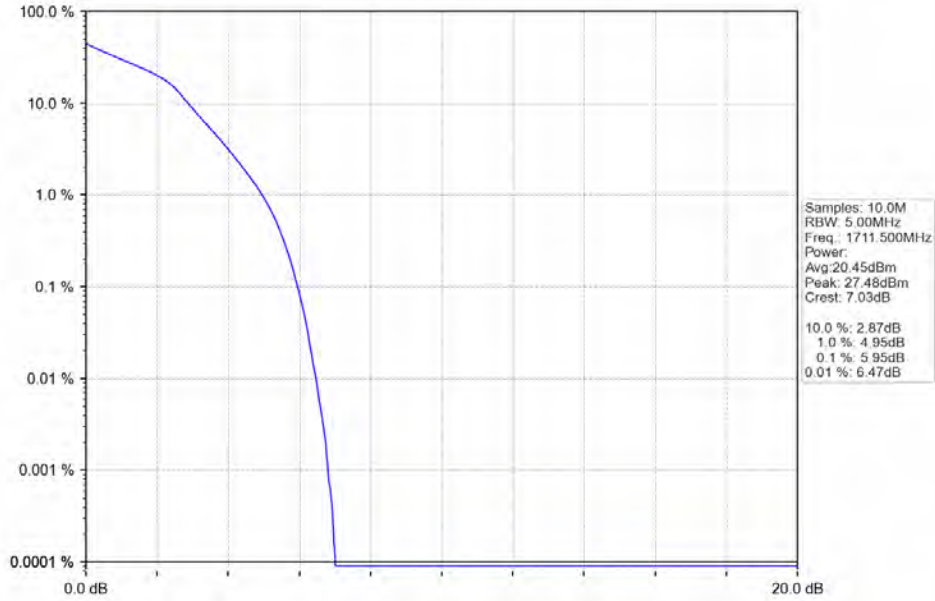

Band 4 3MHz 16QAM LCH 1711.5MHz RB 15 0 NTVN

Band 4 3MHz 16QAM MCH 1732.5MHz RB 15_0 NTN

Band 4 3MHz 16QAM HCH 1753.5MHz RB 15_0 NTN

Band 4 3MHz 64QAM LCH 1711.5MHz RB 15 0 NTN

Band 4 3MHz 64QAM MCH 1732.5MHz RB 15 0 NTN