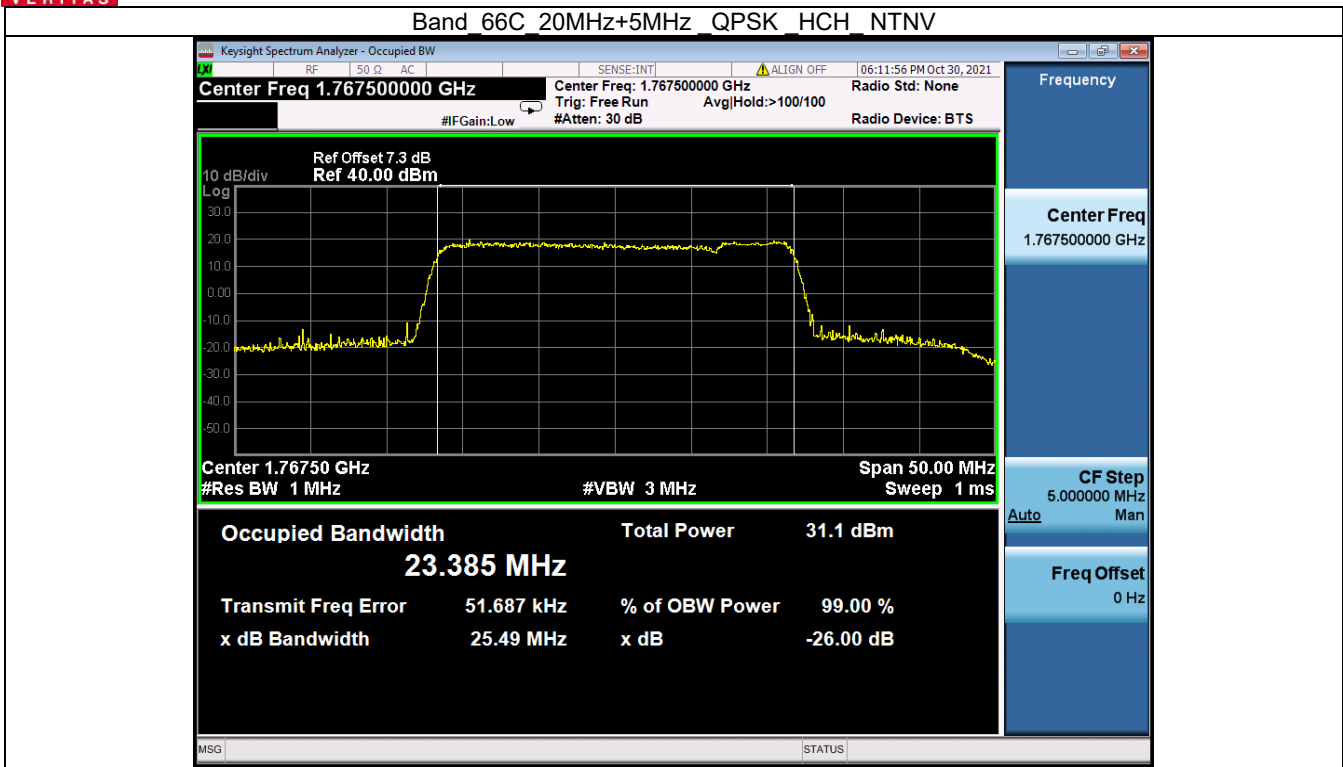

BV 7Layers Communications Technology (Shenzhen) Co. Ltd

No.B102, Dazu Chuangxin Mansion, North of Beihuan Avenue, North Area, Hi-Tech Industrial Park, Nanshan District, Shenzhen, Guangdong, China

Tel: +86 755 8869 6566

Fax: +86 755 8869 6577

Email: customerservice.sw@bureauveritas.com