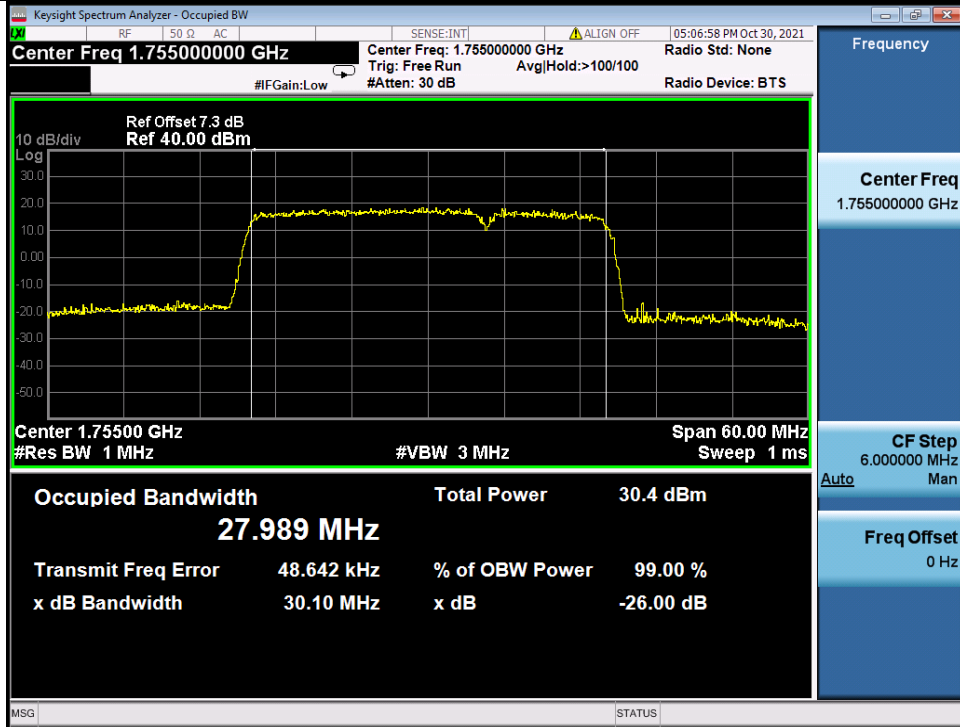

Band 66C 20MHz+10MHz 16QAM MCH NTN

Band 66C 20MHz+10MHz 16QAM HCH NTN

BV 7Layers Communications
Technology (Shenzhen) Co. Ltd

No.B102, Dazu Chuangxin Mansion, North of Beihuan
Avenue, North Area, Hi-Tech Industrial Park, Nanshan
District, Shenzhen, Guangdong, China