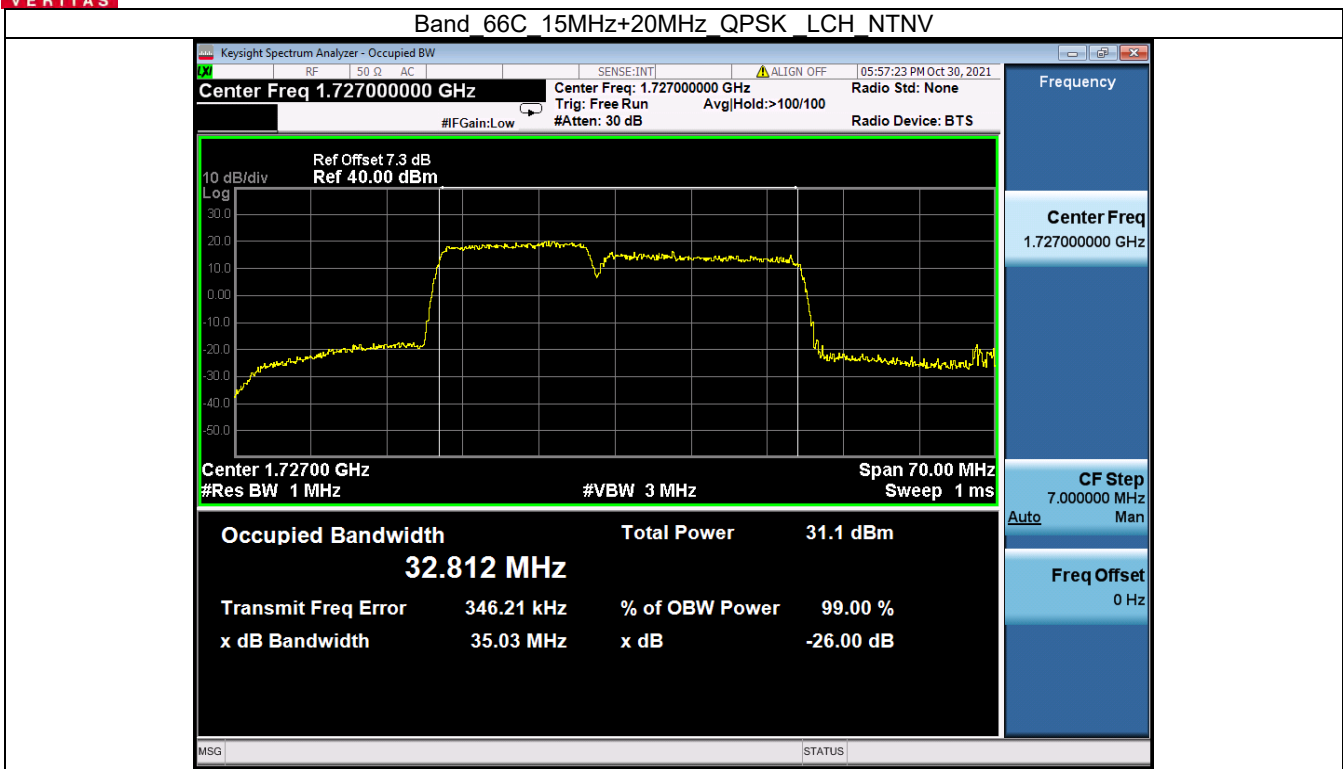

BV 7Layers Communications Technology (Shenzhen) Co. Ltd

No.B102, Dazu Chuangxin Mansion, North of Beihuan Avenue, North Area, Hi-Tech Industrial Park, Nanshan District, Shenzhen, Guangdong, China

Tel: +86 755 8869 6566

Fax: +86 755 8869 6577

Email: customerservice.sw@bureauveritas.com