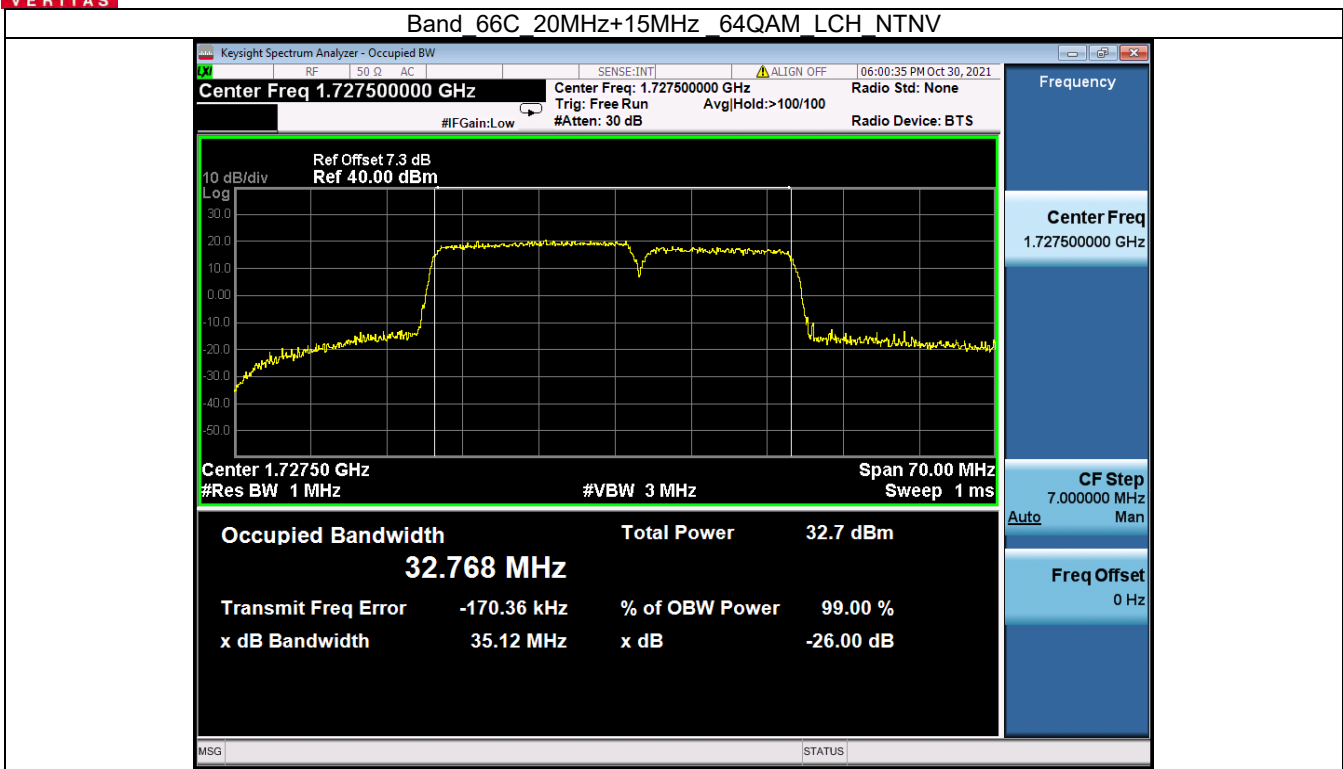

BV 7Layers Communications Technology (Shenzhen) Co. Ltd

No.B102, Dazu Chuangxin Mansion, North of Beihuan Avenue, North Area, Hi-Tech Industrial Park, Nanshan District, Shenzhen, Guangdong, China

Tel: +86 755 8869 6566

Fax: +86 755 8869 6577

Email: customerservice.sw@bureauveritas.com