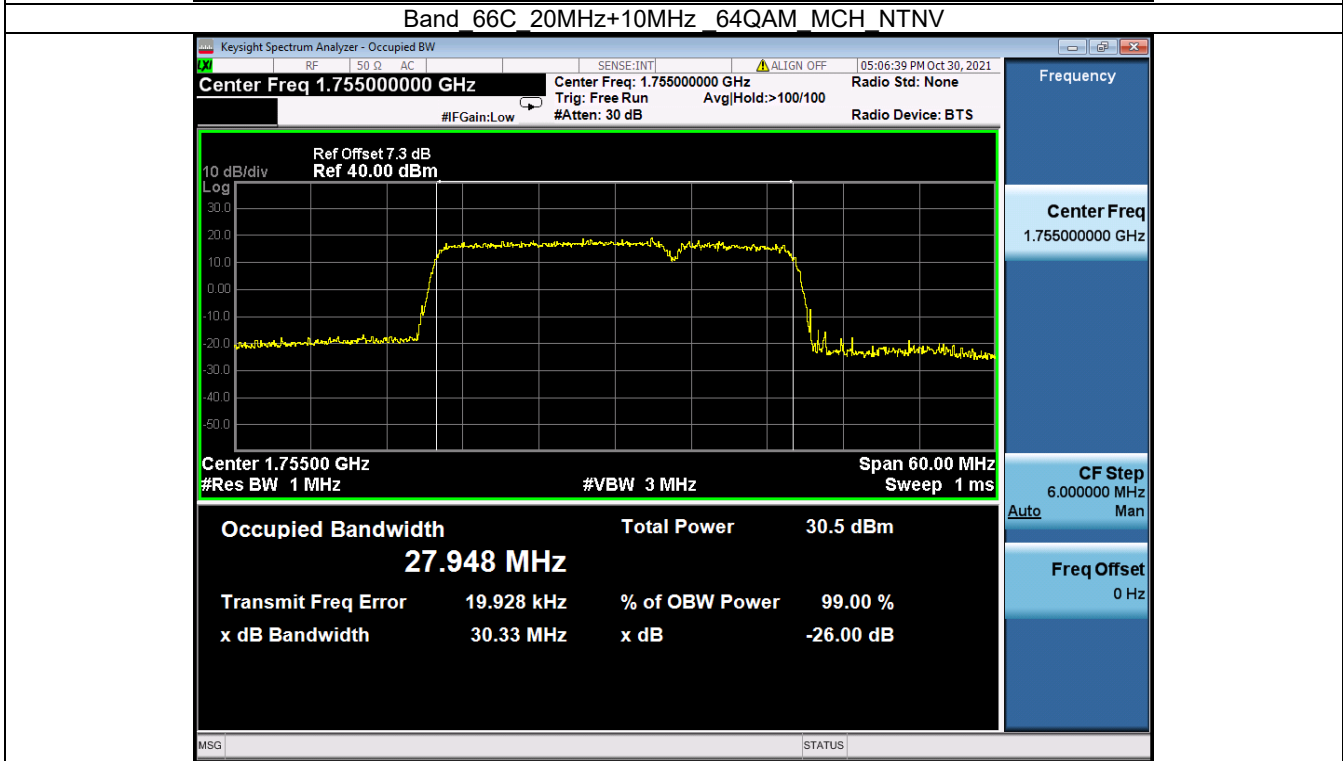

BV 7Layers Communications Technology (Shenzhen) Co. Ltd

No.B102, Dazu Chuangxin Mansion, North of Beihuan Avenue, North Area, Hi-Tech Industrial Park, Nanshan District, Shenzhen, Guangdong, China

Tel: +86 755 8869 6566

Fax: +86 755 8869 6577

Email: customerservice.sw@bureauveritas.com