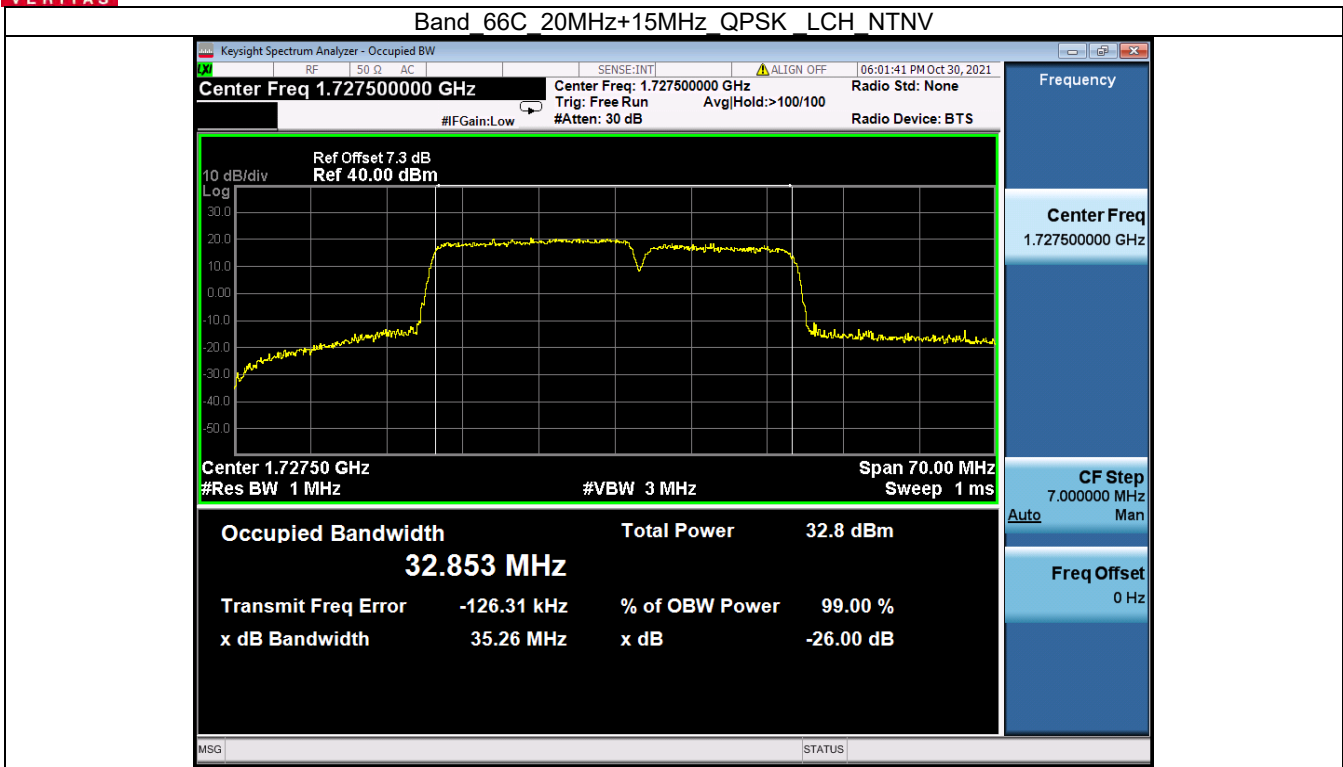

BV 7Layers Communications Technology (Shenzhen) Co. Ltd

No.B102, Dazu Chuangxin Mansion, North of Beihuan Avenue, North Area, Hi-Tech Industrial Park, Nanshan District, Shenzhen, Guangdong, China

Tel: +86 755 8869 6566

Fax: +86 755 8869 6577

Email: customerservice.sw@bureauveritas.com