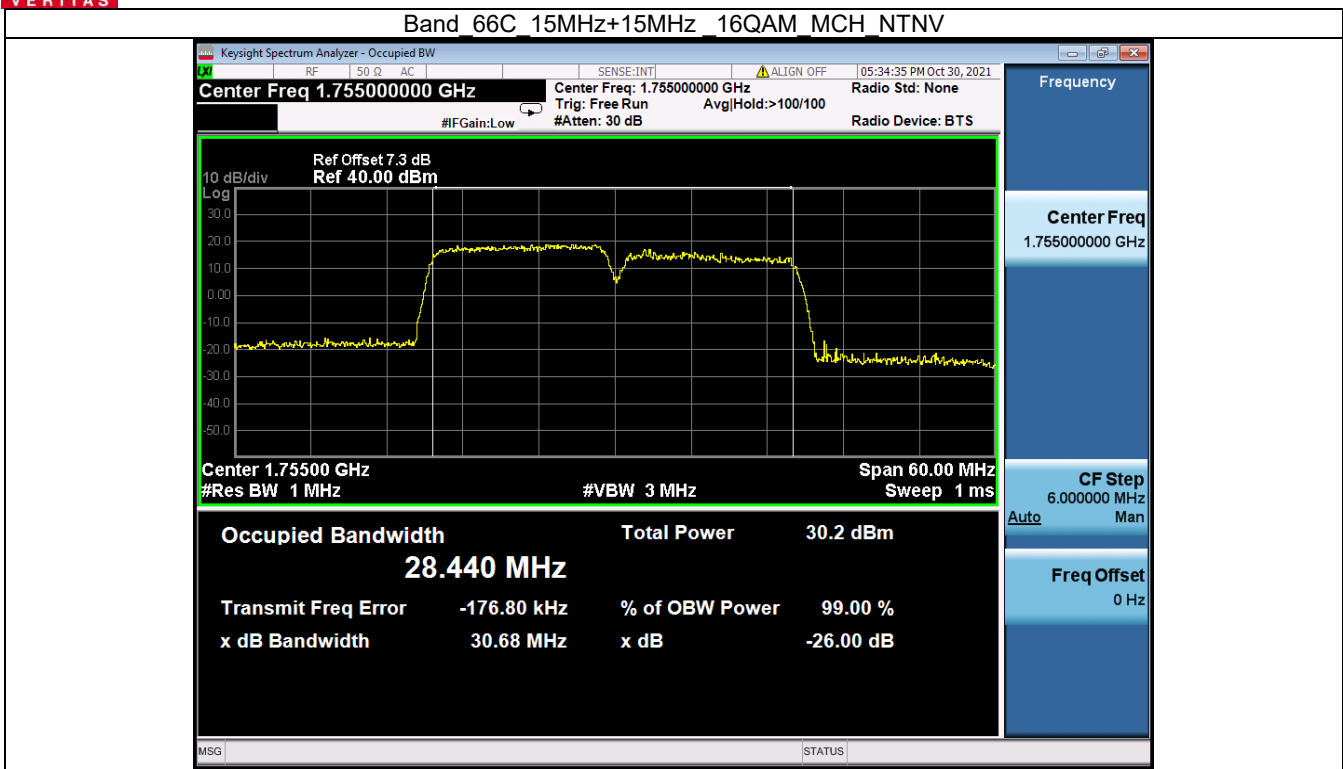

BV 7Layers Communications Technology (Shenzhen) Co. Ltd

No.B102, Dazu Chuangxin Mansion, North of Beihuan Avenue, North Area, Hi-Tech Industrial Park, Nanshan District, Shenzhen, Guangdong, China

Tel: +86 755 8869 6566

Fax: +86 755 8869 6577

Email: customerservice.sw@bureauveritas.com