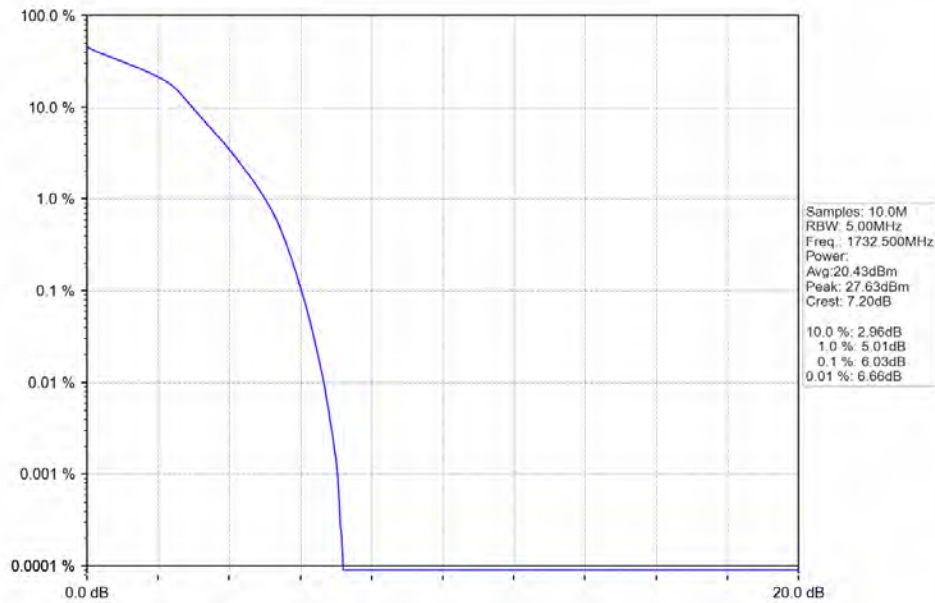

Band_LTE Band 4_16QAM_HCH_1754.3MHz_RB_6_0_NTNV

Band_LTE Band 4_64QAM_LCH_1710.7MHz_RB_6_0_NTNV

Band_LTE Band 4_64QAM_MCH_1732.5MHz_RB_6_0_NTNV

Band_LTE Band 4_64QAM_HCH_1754.3MHz_RB_6_0_NTNV

Band 4 3MHz QPSK HCH 1753.5MHz RB 15 0 NTVN