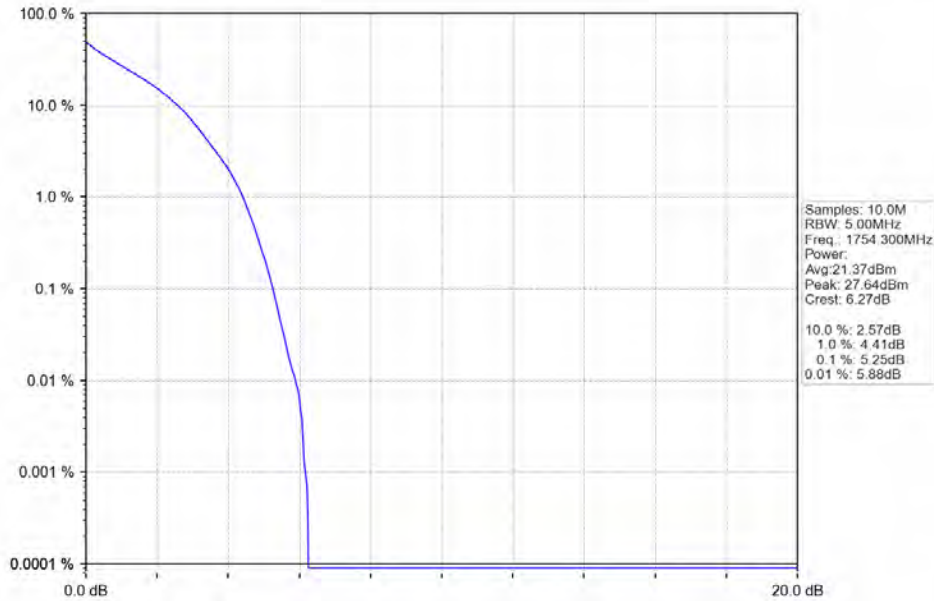

Band LTE Band 4 QPSK HCH 1754.3MHz RB 6 0 NTV