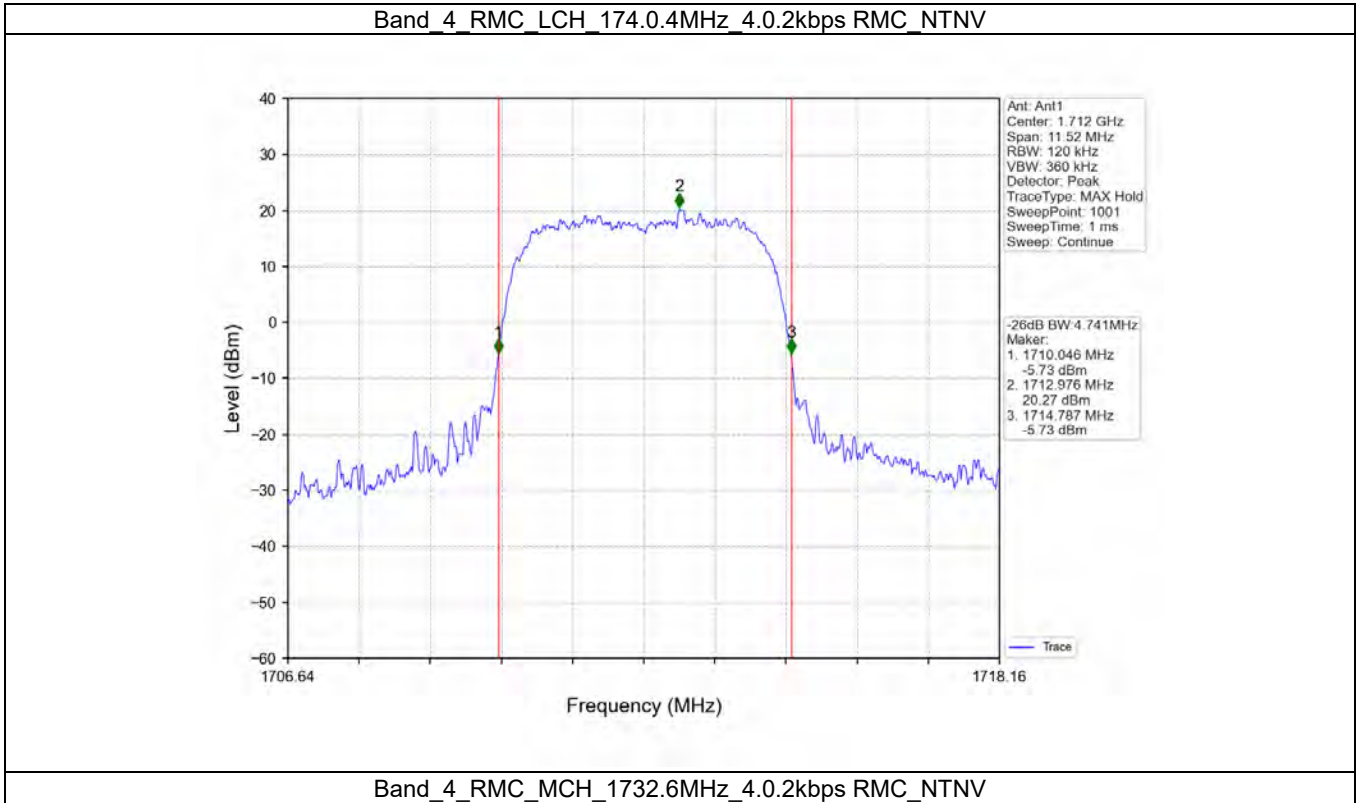

2.20.2 Test Graph