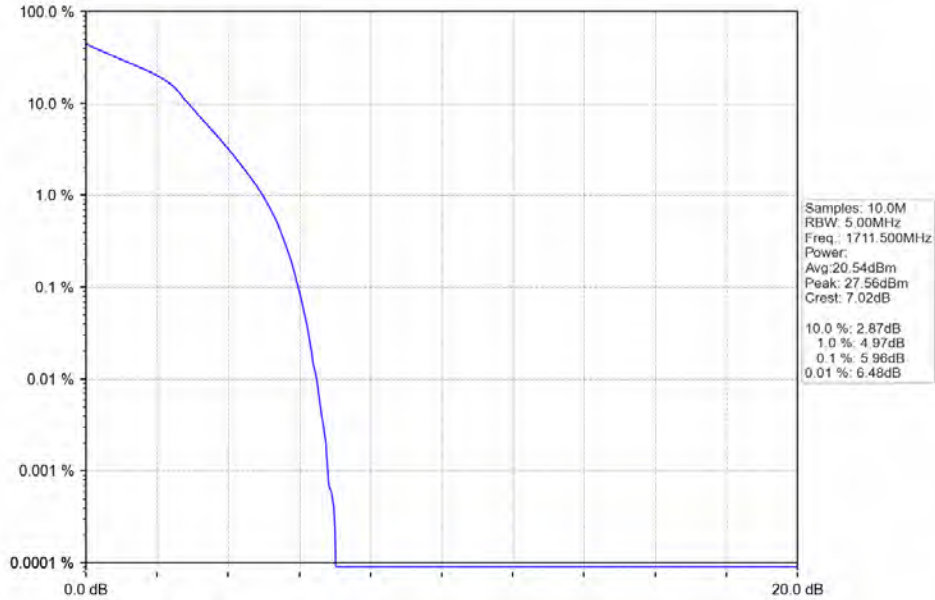

Band 4 3MHz 16QAM LCH 1711.5MHz RB 15 0 NTVN