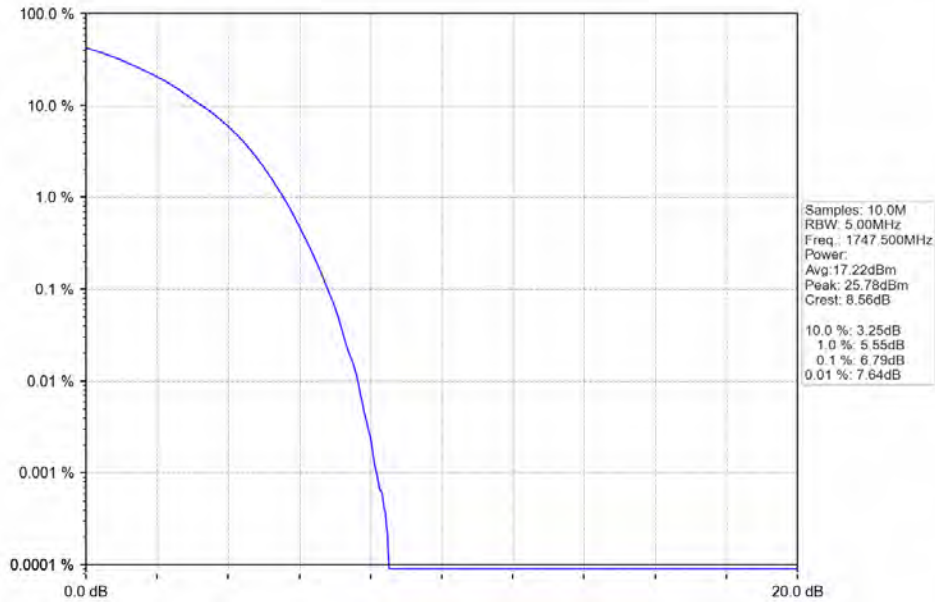

Band 4 15MHz 16QAM HCH 1747.5MHz RB 75 0 NTV