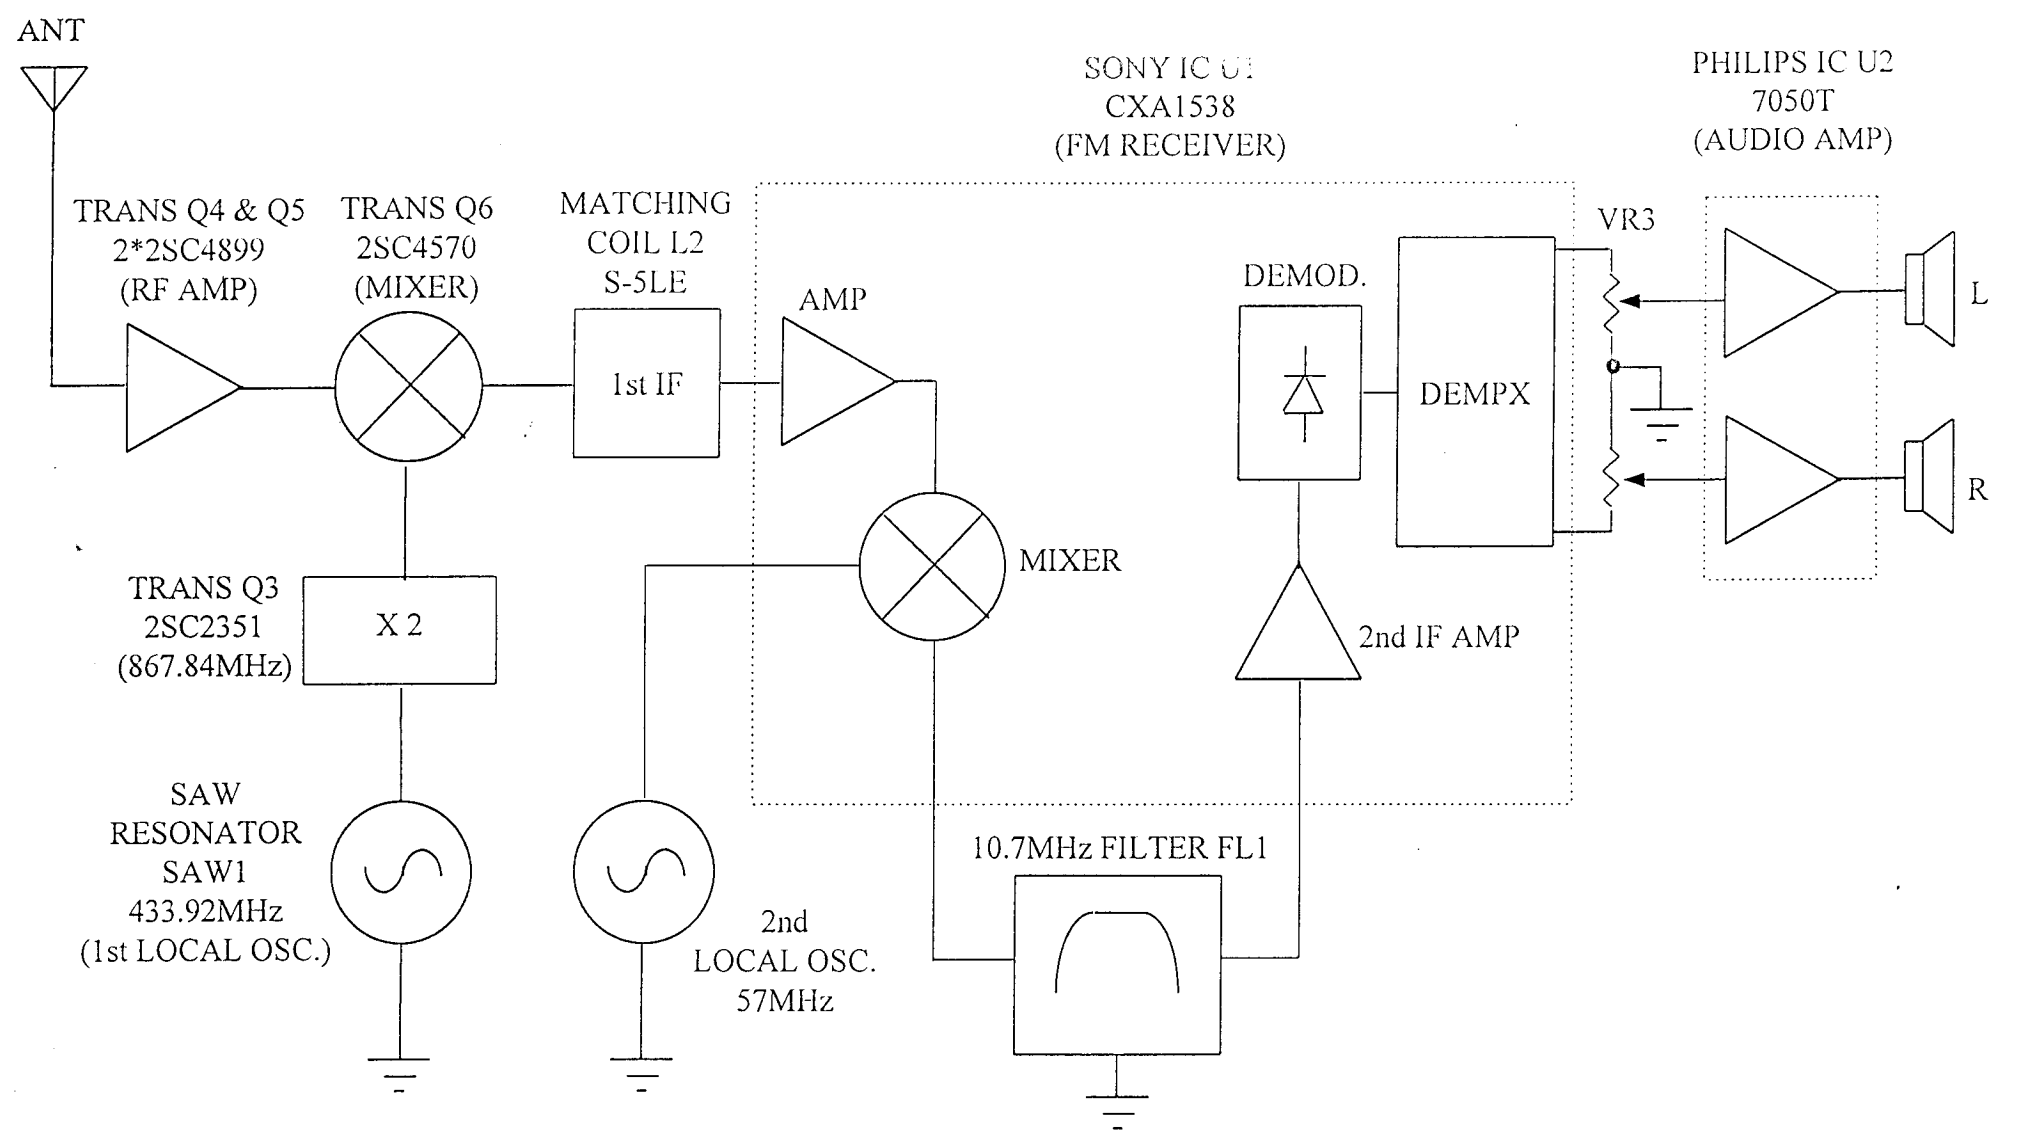

FCC ID: KYISW-160R

JW160 900MHz HEADPHONE (RECEIVER)