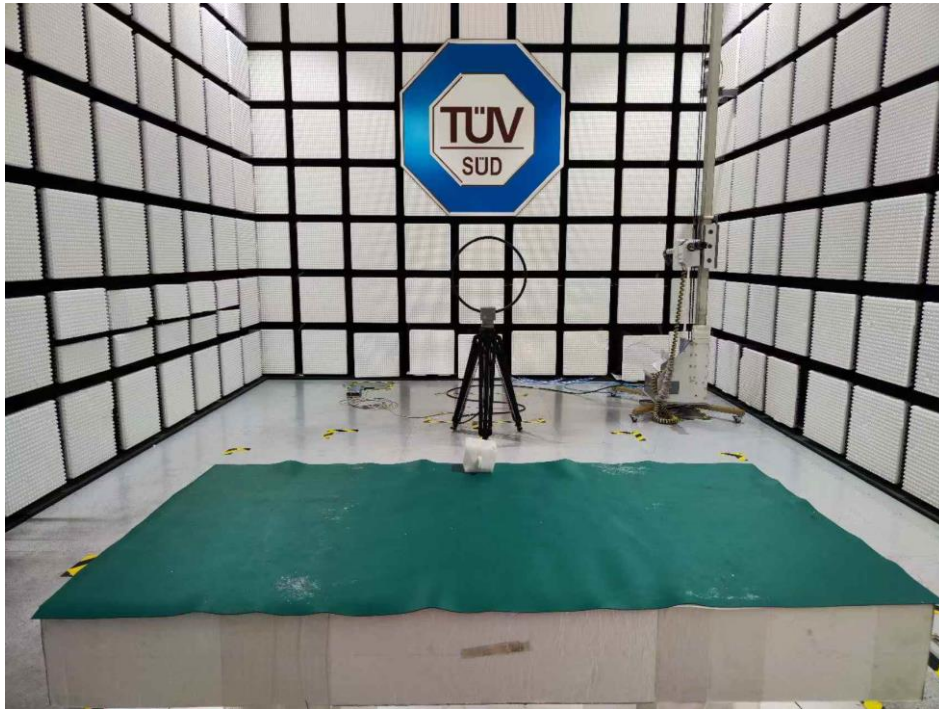

PHOTOGRAPHS OF TEST SET UP

Field Strength and Harmonics Test Setup

Radiated Emission Setup
9kHz ~ 1GHz

30MHz ~ 1GHz

1GHz-5GHz

Close-up setup photo