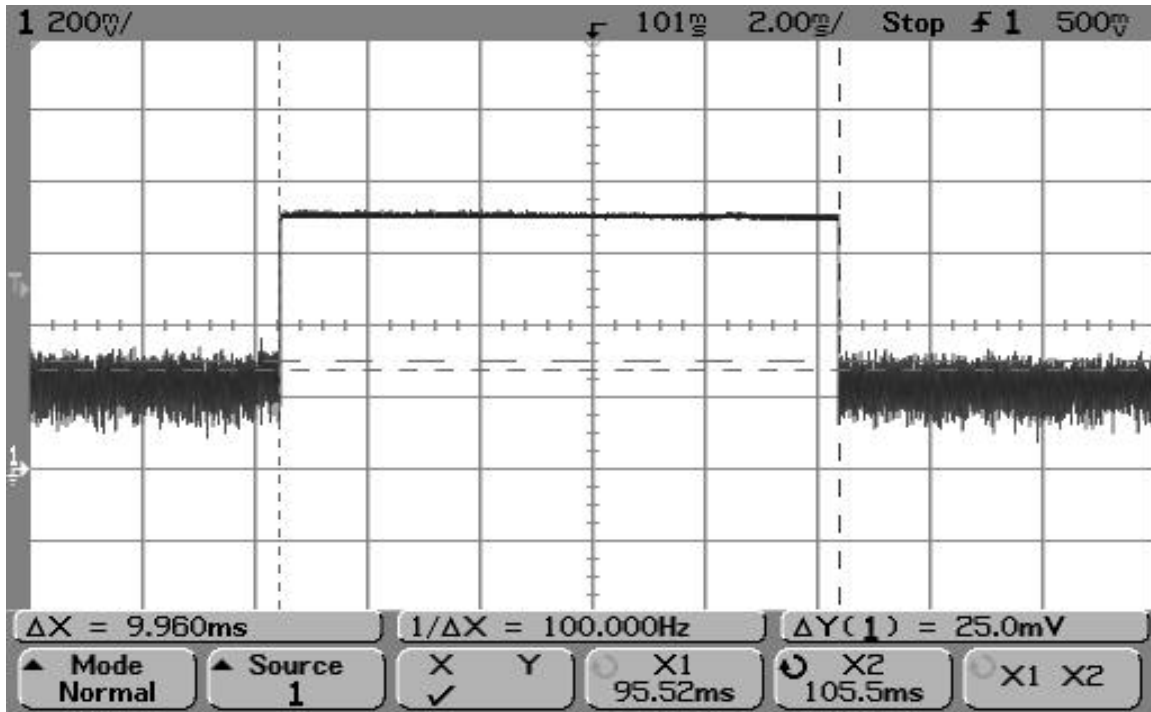

# SMR-650P-1XX Duty Cycle/Bandwidth Plots

SMR-650P-1XX Single Data Pulse (9.96 msec)

SMR-650P-1XX Data Pulses within 100 msec

**SMR-650P-1XX Data Pulses within 1 second**

**SMR-650P-1XX Data Pulses with 30 second silent period between transmissions**

**SMR-650P-1XX Single Hello Pulse (2.74 msec)**

**SMR-650P-1XX Single Sleep Pulse (5.86 msec)**

**SMR-650P-1XX Maximum Hello and Sleep Pulses within 100 msec period**

**SMR-650P-1XX Maximum Sleep Pulses within 100 msec period**

SMR-650P-1XX Hello and Sleep Transmissions within 5 second limit (4.30 sec)

SMR-650P-1XX: Hello and Sleep Transmissions (over 20 second period)

SMR-650P-1XX Wake-Up Pulse of less than 5 seconds (2.5 seconds)