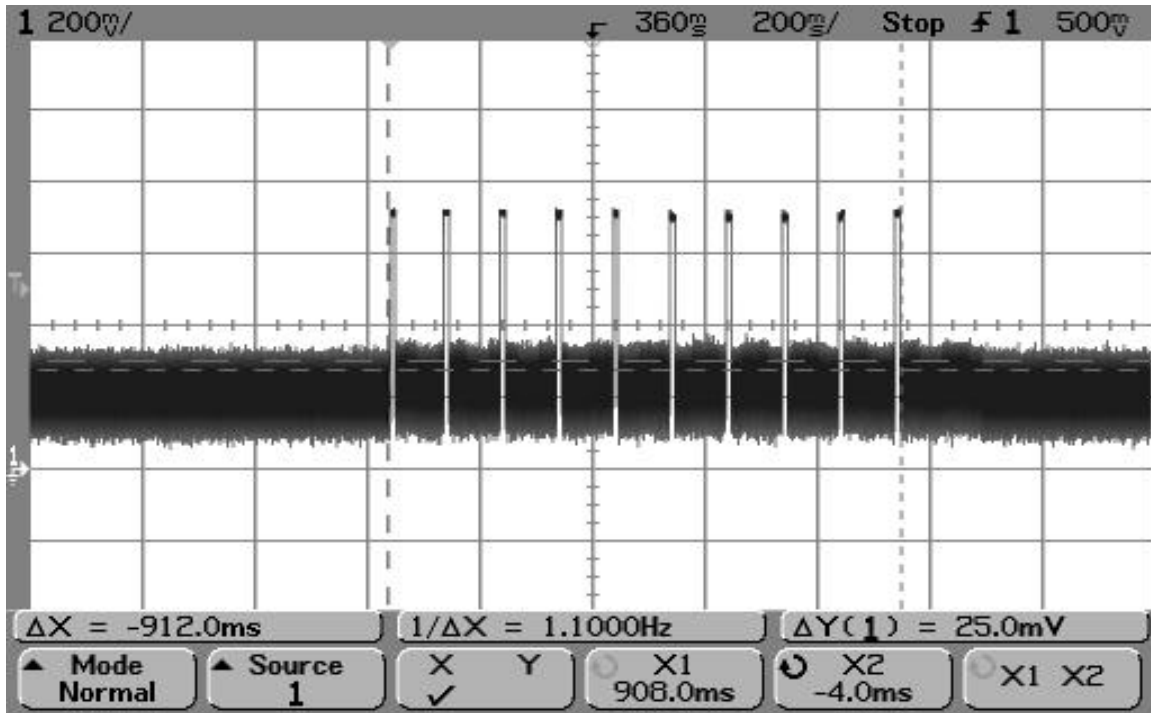

# SMR-650P-1XX Duty Cycle/Bandwidth Plots

SMR-650P-1XX Single Data Pulse (9.96 msec)

SMR-650P-1XX Data Pulses within 100 msec

**SMR-650P-1XX Data Pulses within 1 second**

**SMR-650P-1XX Data Pulses with 30 second silent period between transmissions**

**SMR-650P-1XX Single Hello Pulse (2.74 msec)**

**SMR-650P-1XX Single Sleep Pulse (5.86 msec)**

**SMR-650P-1XX Maximum Hello and Sleep Pulses within 100 msec period**

**SMR-650P-1XX Maximum Sleep Pulses within 100 msec period**

SMR-650P-1XX Hello and Sleep Transmissions within 5 second limit (4.30 sec)

SMR-650P-1XX: Hello and Sleep Transmissions (over 20 second period)

SMR-650P-1XX Wake-Up Pulse of less than 5 seconds (2.5 seconds)