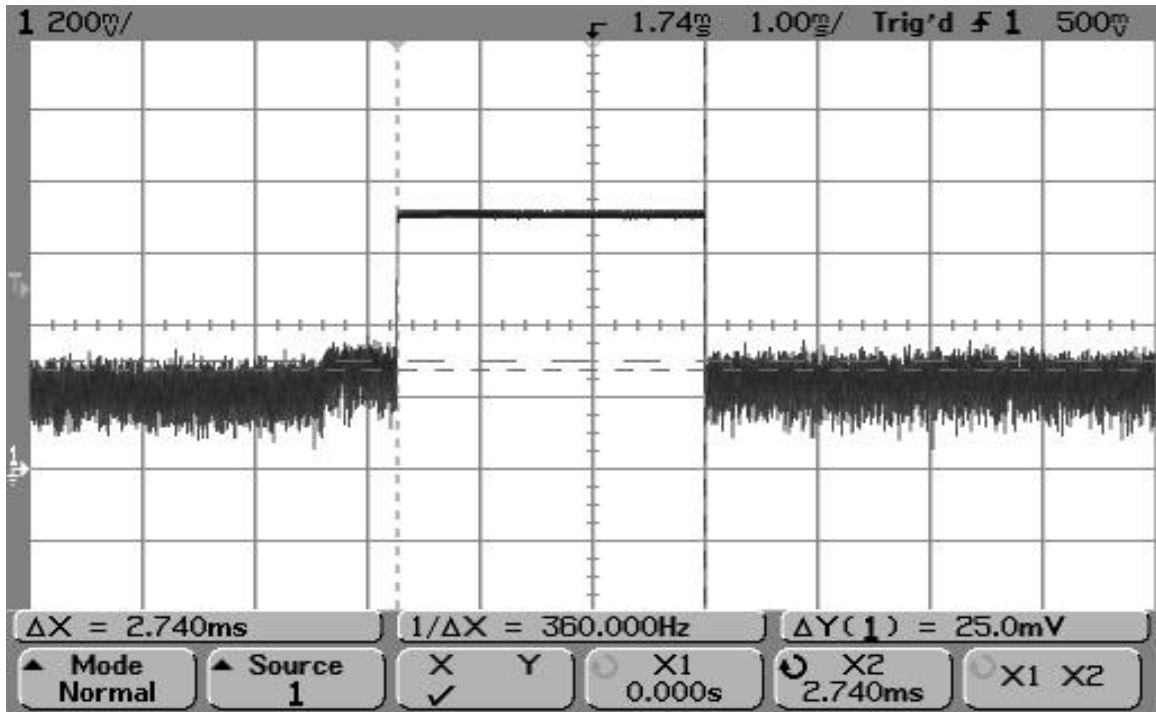

# SMR-650P-1XX Duty Cycle/Bandwidth Plots

SMR-650P-1XX Single Data Pulse (9.96 msec)

SMR-650P-1XX Data Pulses within 100 msec

**SMR-650P-1XX Data Pulses within 1 second**

**SMR-650P-1XX Data Pulses with 30 second silent period between transmissions**

**SMR-650P-1XX Single Hello Pulse (2.74 msec)**

**SMR-650P-1XX Single Sleep Pulse (5.86 msec)**

**SMR-650P-1XX Maximum Hello and Sleep Pulses within 100 msec period**

**SMR-650P-1XX Maximum Sleep Pulses within 100 msec period**

SMR-650P-1XX Hello and Sleep Transmissions within 5 second limit (4.30 sec)

SMR-650P-1XX: Hello and Sleep Transmissions (over 20 second period)

SMR-650P-1XX Wake-Up Pulse of less than 5 seconds (2.5 seconds)