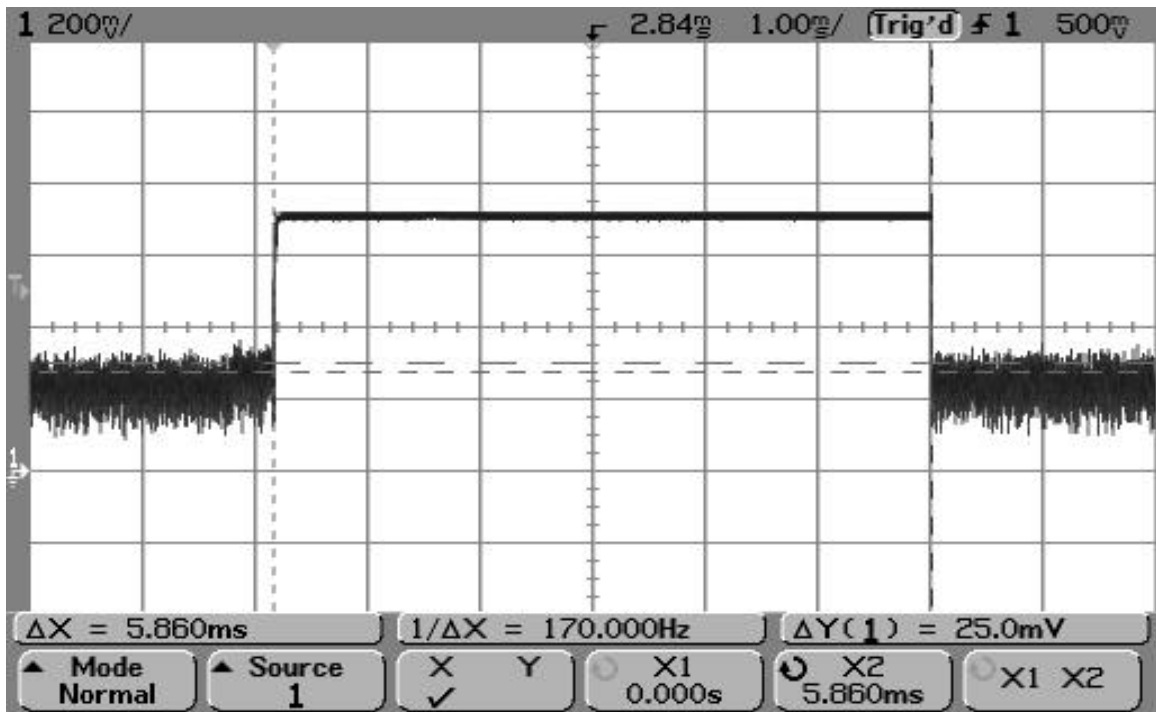

# SMR-650P-1XX Duty Cycle/Bandwidth Plots

SMR-650P-1XX Single Data Pulse (9.96 msec)

SMR-650P-1XX Data Pulses within 100 msec

**SMR-650P-1XX Data Pulses within 1 second**

**SMR-650P-1XX Data Pulses with 30 second silent period between transmissions**

**SMR-650P-1XX Single Hello Pulse (2.74 msec)**

**SMR-650P-1XX Single Sleep Pulse (5.86 msec)**

**SMR-650P-1XX Maximum Hello and Sleep Pulses within 100 msec period**

**SMR-650P-1XX Maximum Sleep Pulses within 100 msec period**

SMR-650P-1XX Hello and Sleep Transmissions within 5 second limit (4.30 sec)

SMR-650P-1XX: Hello and Sleep Transmissions (over 20 second period)

SMR-650P-1XX Wake-Up Pulse of less than 5 seconds (2.5 seconds)