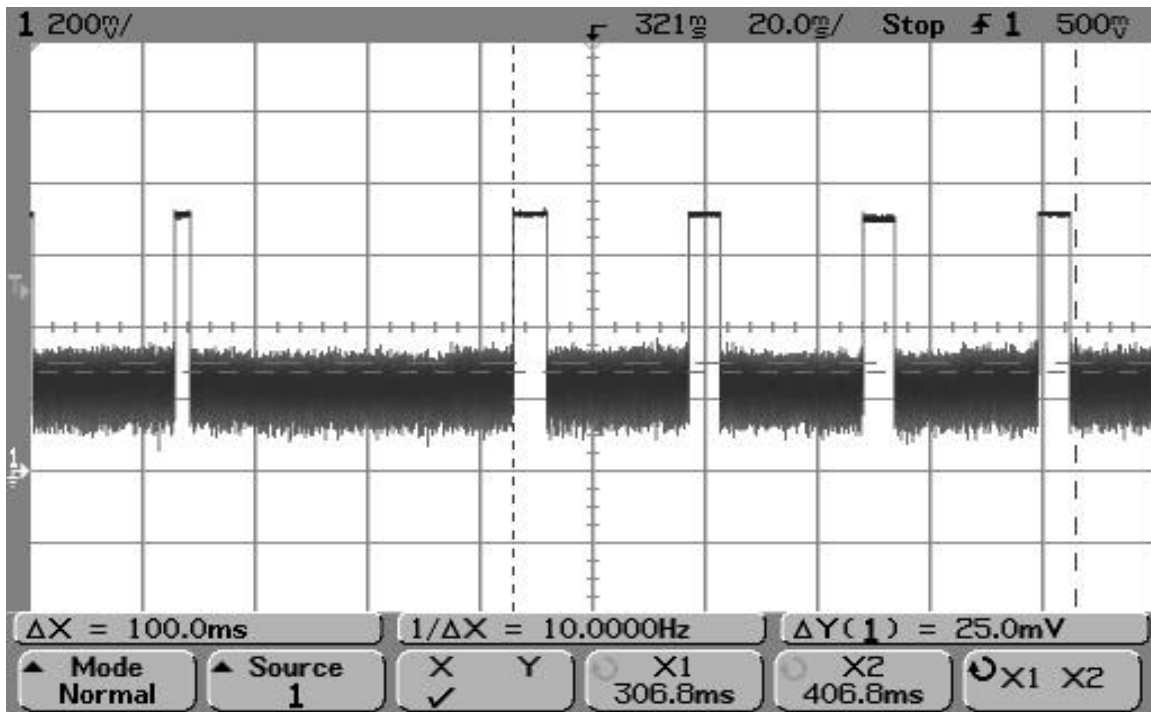

# SMR-650P-1XX Duty Cycle/Bandwidth Plots

SMR-650P-1XX Single Data Pulse (9.96 msec)

SMR-650P-1XX Data Pulses within 100 msec

**SMR-650P-1XX Data Pulses within 1 second**

**SMR-650P-1XX Data Pulses with 30 second silent period between transmissions**

**SMR-650P-1XX Single Hello Pulse (2.74 msec)**

**SMR-650P-1XX Single Sleep Pulse (5.86 msec)**

**SMR-650P-1XX Maximum Hello and Sleep Pulses within 100 msec period**

**SMR-650P-1XX Maximum Sleep Pulses within 100 msec period**

SMR-650P-1XX Hello and Sleep Transmissions within 5 second limit (4.30 sec)

SMR-650P-1XX: Hello and Sleep Transmissions (over 20 second period)

SMR-650P-1XX Wake-Up Pulse of less than 5 seconds (2.5 seconds)