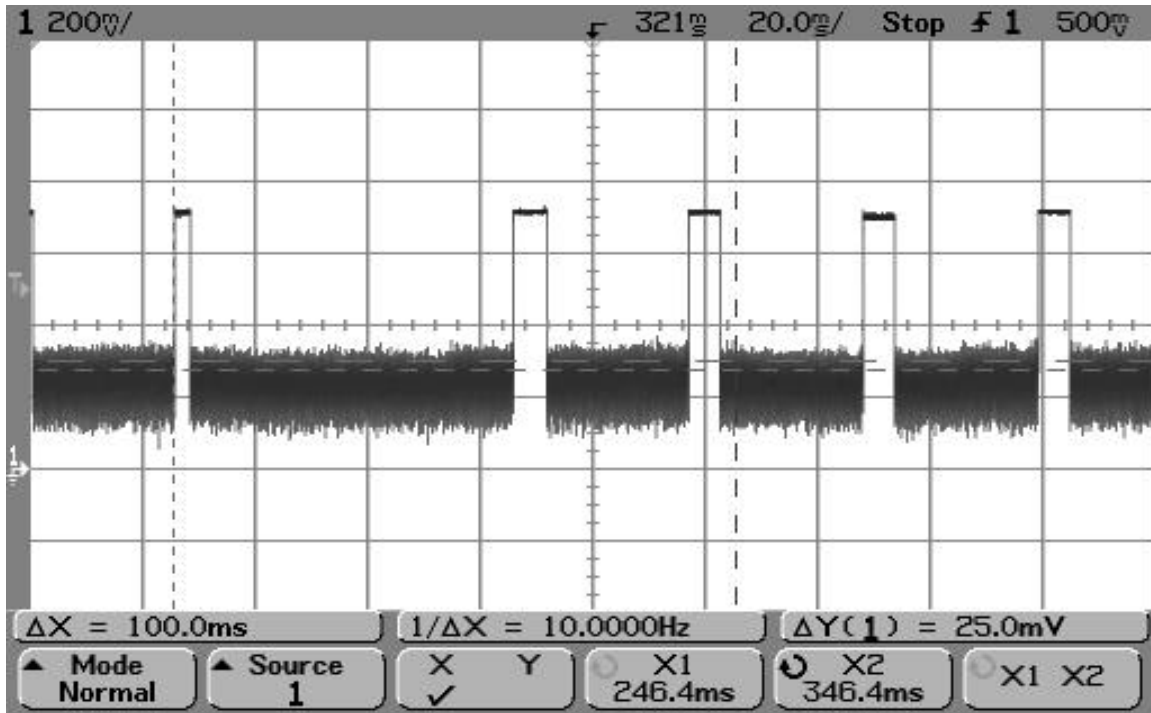

# SMR-650P-1XX Duty Cycle/Bandwidth Plots

SMR-650P-1XX Single Data Pulse (9.96 msec)

SMR-650P-1XX Data Pulses within 100 msec

**SMR-650P-1XX Data Pulses within 1 second**

**SMR-650P-1XX Data Pulses with 30 second silent period between transmissions**

**SMR-650P-1XX Single Hello Pulse (2.74 msec)**

**SMR-650P-1XX Single Sleep Pulse (5.86 msec)**

**SMR-650P-1XX Maximum Hello and Sleep Pulses within 100 msec period**

**SMR-650P-1XX Maximum Sleep Pulses within 100 msec period**

SMR-650P-1XX Hello and Sleep Transmissions within 5 second limit (4.30 sec)

SMR-650P-1XX: Hello and Sleep Transmissions (over 20 second period)

SMR-650P-1XX Wake-Up Pulse of less than 5 seconds (2.5 seconds)