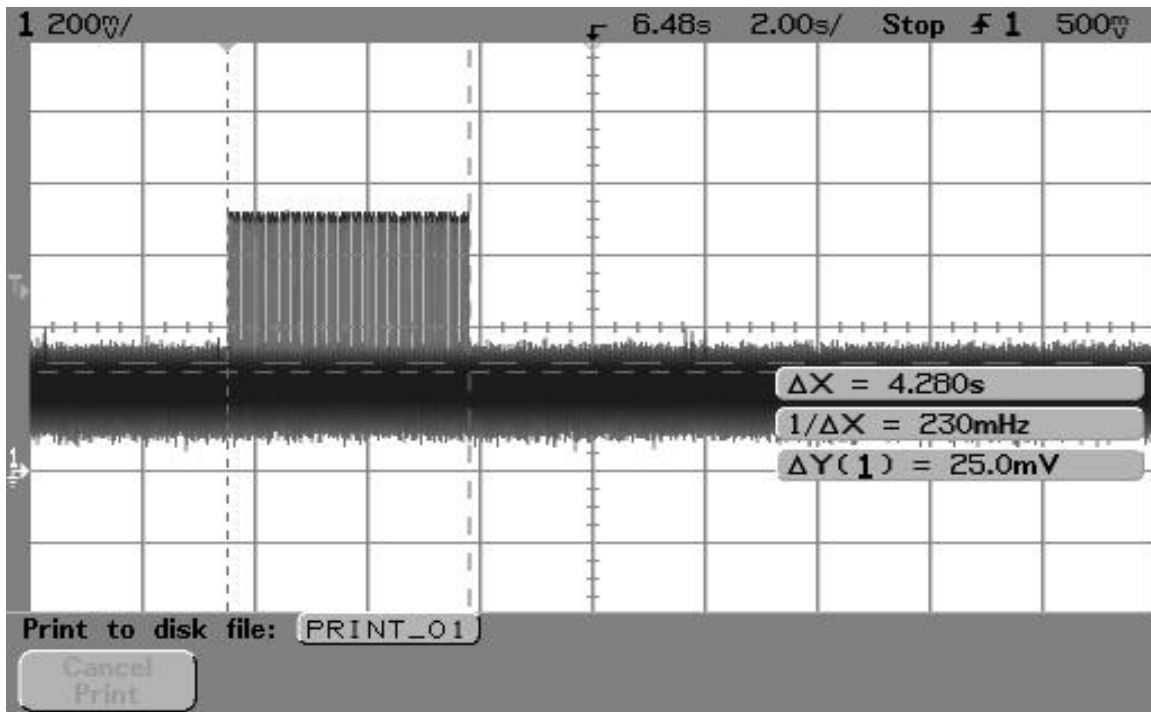

# SMR-650P-1XX Duty Cycle/Bandwidth Plots

SMR-650P-1XX Single Data Pulse (9.96 msec)

SMR-650P-1XX Data Pulses within 100 msec

**SMR-650P-1XX Data Pulses within 1 second**

**SMR-650P-1XX Data Pulses with 30 second silent period between transmissions**

**SMR-650P-1XX Single Hello Pulse (2.74 msec)**

**SMR-650P-1XX Single Sleep Pulse (5.86 msec)**

**SMR-650P-1XX Maximum Hello and Sleep Pulses within 100 msec period**

**SMR-650P-1XX Maximum Sleep Pulses within 100 msec period**

SMR-650P-1XX Hello and Sleep Transmissions within 5 second limit (4.30 sec)

SMR-650P-1XX: Hello and Sleep Transmissions (over 20 second period)

SMR-650P-1XX Wake-Up Pulse of less than 5 seconds (2.5 seconds)