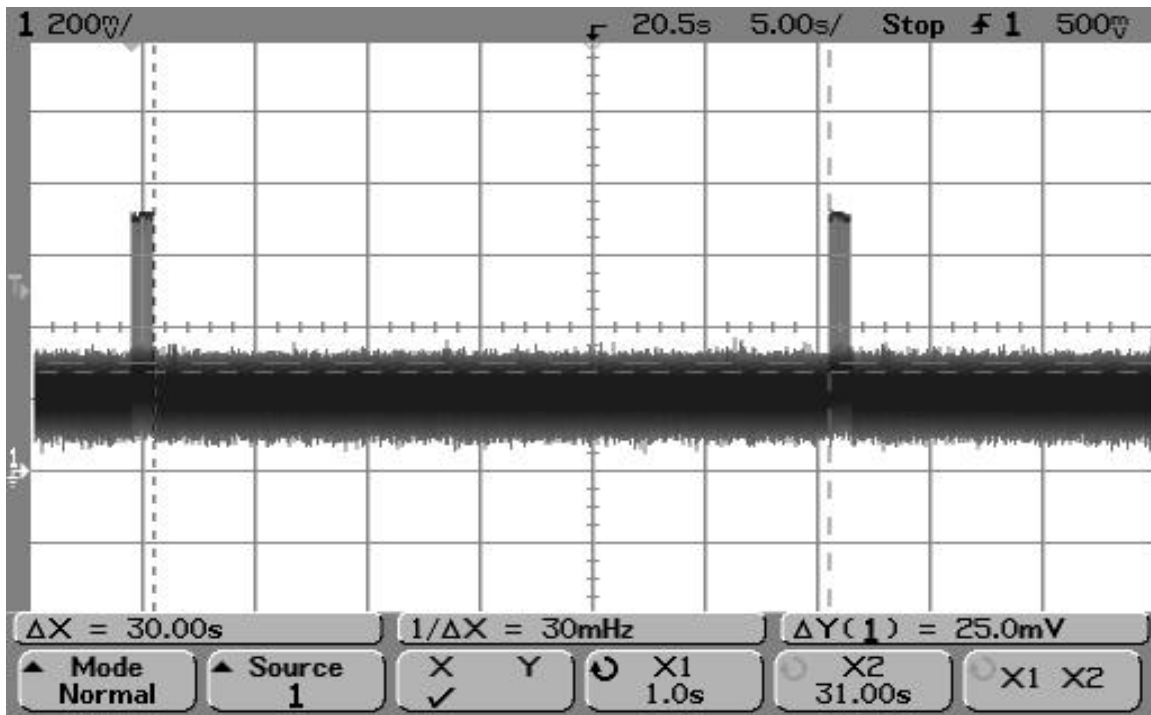

# SMR-650P-1XX Duty Cycle/Bandwidth Plots

SMR-650P-1XX Single Data Pulse (9.96 msec)

SMR-650P-1XX Data Pulses within 100 msec

**SMR-650P-1XX Data Pulses within 1 second**

**SMR-650P-1XX Data Pulses with 30 second silent period between transmissions**

**SMR-650P-1XX Single Hello Pulse (2.74 msec)**

**SMR-650P-1XX Single Sleep Pulse (5.86 msec)**

**SMR-650P-1XX Maximum Hello and Sleep Pulses within 100 msec period**

**SMR-650P-1XX Maximum Sleep Pulses within 100 msec period**

SMR-650P-1XX Hello and Sleep Transmissions within 5 second limit (4.30 sec)

SMR-650P-1XX: Hello and Sleep Transmissions (over 20 second period)

SMR-650P-1XX Wake-Up Pulse of less than 5 seconds (2.5 seconds)