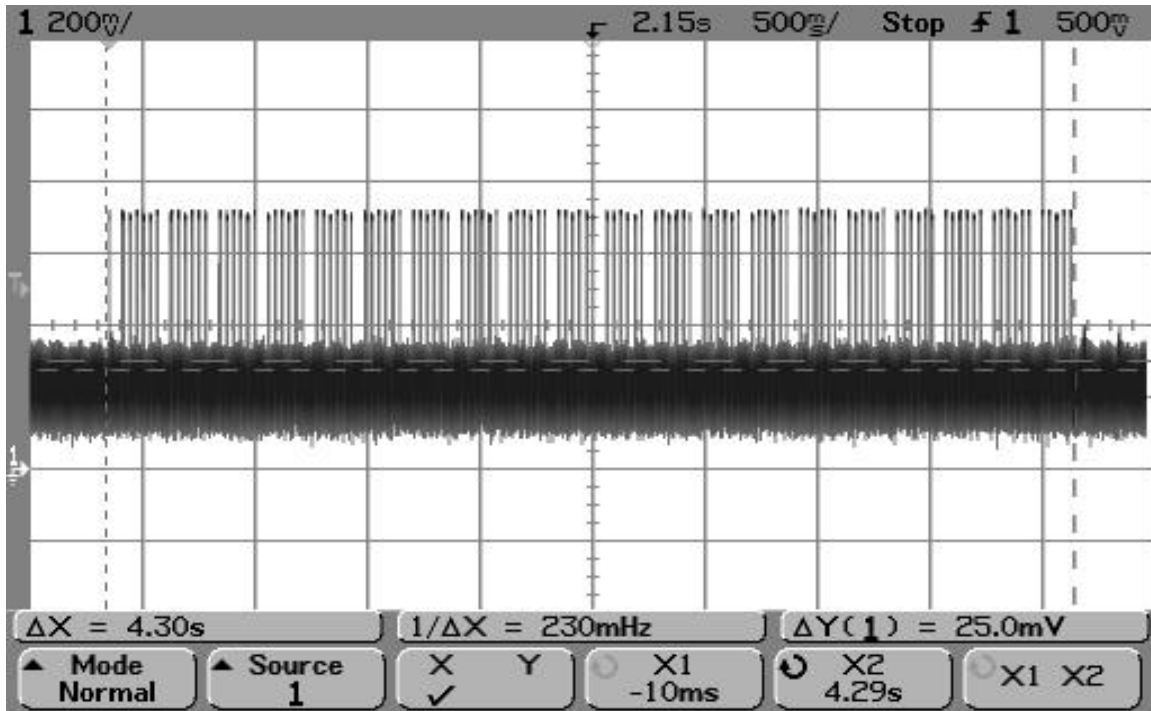

# SMR-650P-1XX Duty Cycle/Bandwidth Plots

SMR-650P-1XX Single Data Pulse (9.96 msec)

SMR-650P-1XX Data Pulses within 100 msec

**SMR-650P-1XX Data Pulses within 1 second**

**SMR-650P-1XX Data Pulses with 30 second silent period between transmissions**

**SMR-650P-1XX Single Hello Pulse (2.74 msec)**

**SMR-650P-1XX Single Sleep Pulse (5.86 msec)**

**SMR-650P-1XX Maximum Hello and Sleep Pulses within 100 msec period**

**SMR-650P-1XX Maximum Sleep Pulses within 100 msec period**

SMR-650P-1XX Hello and Sleep Transmissions within 5 second limit (4.30 sec)

SMR-650P-1XX: Hello and Sleep Transmissions (over 20 second period)

SMR-650P-1XX Wake-Up Pulse of less than 5 seconds (2.5 seconds)