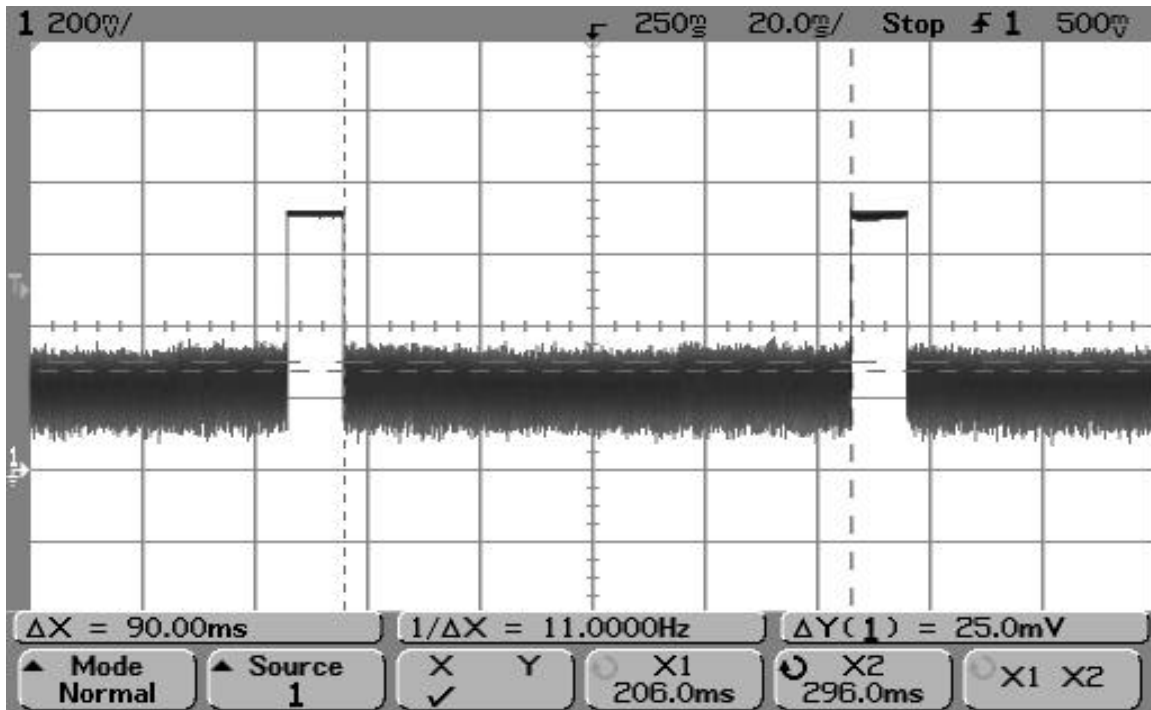

# SMR-650P-1XX Duty Cycle/Bandwidth Plots

SMR-650P-1XX Single Data Pulse (9.96 msec)

SMR-650P-1XX Data Pulses within 100 msec

**SMR-650P-1XX Data Pulses within 1 second**

**SMR-650P-1XX Data Pulses with 30 second silent period between transmissions**

**SMR-650P-1XX Single Hello Pulse (2.74 msec)**

**SMR-650P-1XX Single Sleep Pulse (5.86 msec)**

**SMR-650P-1XX Maximum Hello and Sleep Pulses within 100 msec period**

**SMR-650P-1XX Maximum Sleep Pulses within 100 msec period**

SMR-650P-1XX Hello and Sleep Transmissions within 5 second limit (4.30 sec)

SMR-650P-1XX: Hello and Sleep Transmissions (over 20 second period)

SMR-650P-1XX Wake-Up Pulse of less than 5 seconds (2.5 seconds)