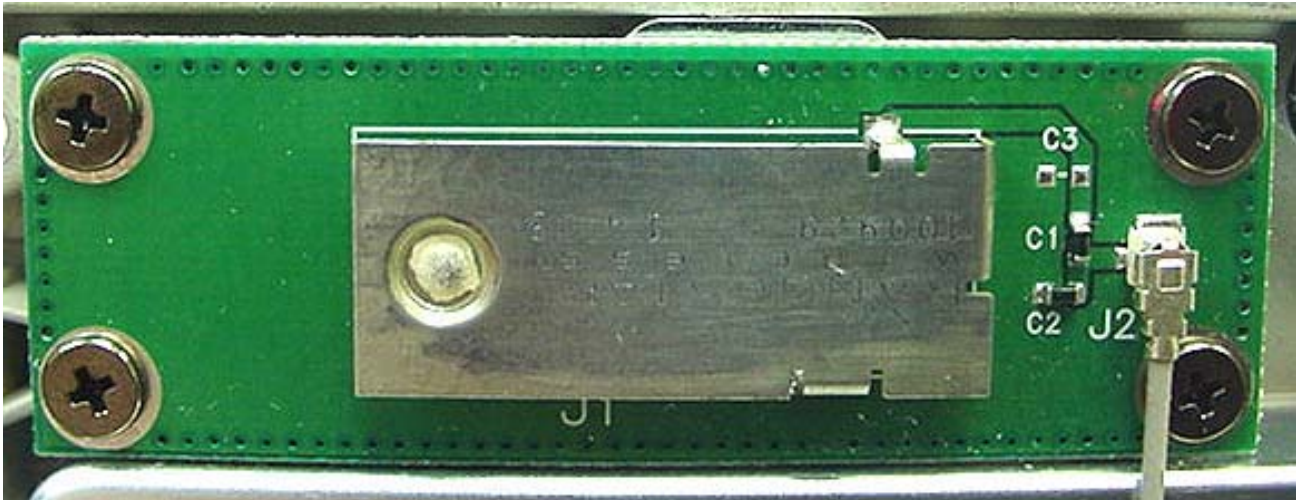

WLAN Surface-Mount Antenna
(Upper Rear Right Side Edge of LCD Display)

INTERNAL DUT PHOTOGRAPHS
Internal Surface-Mount Antennas for WLAN and Bluetooth

RangeStar Surface-Mount Antenna - WLAN

RangeStar Surface-Mount Antenna - Bluetooth

INTERNAL DUT PHOTOGRAPHS
Internal Surface-Mount Antennas for WLAN and Bluetooth

Distance between external dipole antenna feed/swivel-joint and internal Bluetooth surface-mount antenna

Distance between external dipole antenna feed/swivel-joint and internal Bluetooth surface-mount antenna

INTERNAL DUT PHOTOGRAPHS
Internal Surface-Mount Antennas for WLAN and Bluetooth

RangeStar Surface-Mount Antenna (Bluetooth)

RangeStar Surface-Mount Antenna (WLAN)