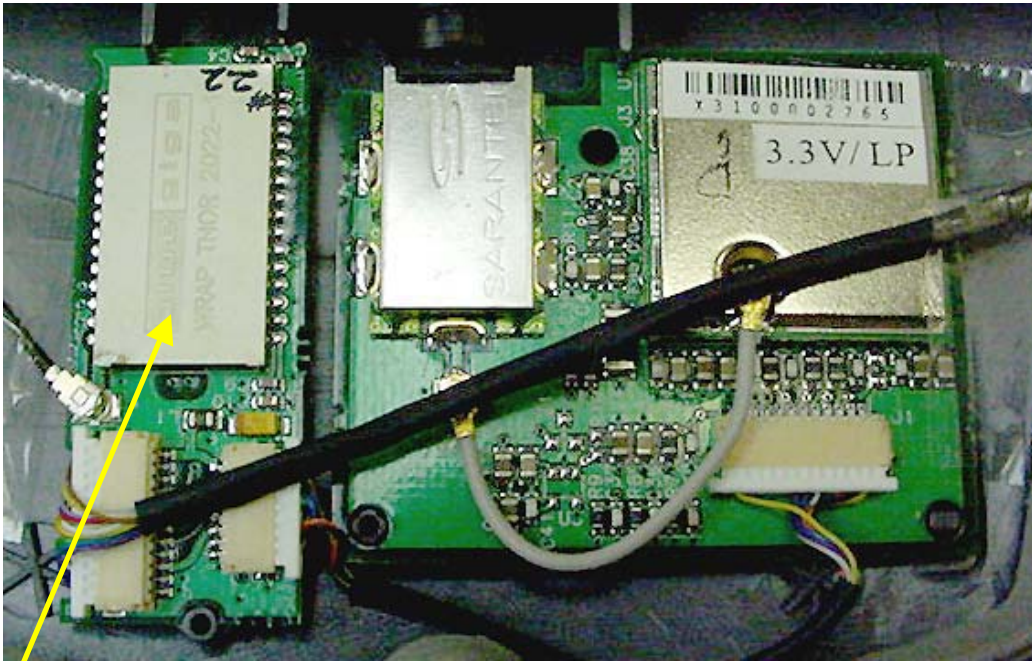

INTERNAL DUT PHOTOGRAPHS
Cirronet BT2022 Bluetooth

Bluetooth Antenna

Bluetooth Transmitter

INTERNAL DUT PHOTOGRAPHS
Cirronet BT2022 Bluetooth

Bluetooth Transmitter

Bluetooth Transmitter

INTERNAL DUT PHOTOGRAPHS
Cirronet BT2022 Bluetooth

INTERNAL DUT PHOTOGRAPHS
Cirronet BT2022 Bluetooth

INTERNAL DUT PHOTOGRAPHS
Internal Surface-Mount Antennas for WLAN and Bluetooth

Bluetooth Surface-Mount Antenna
(Upper Rear Left Side Edge of LCD Display)