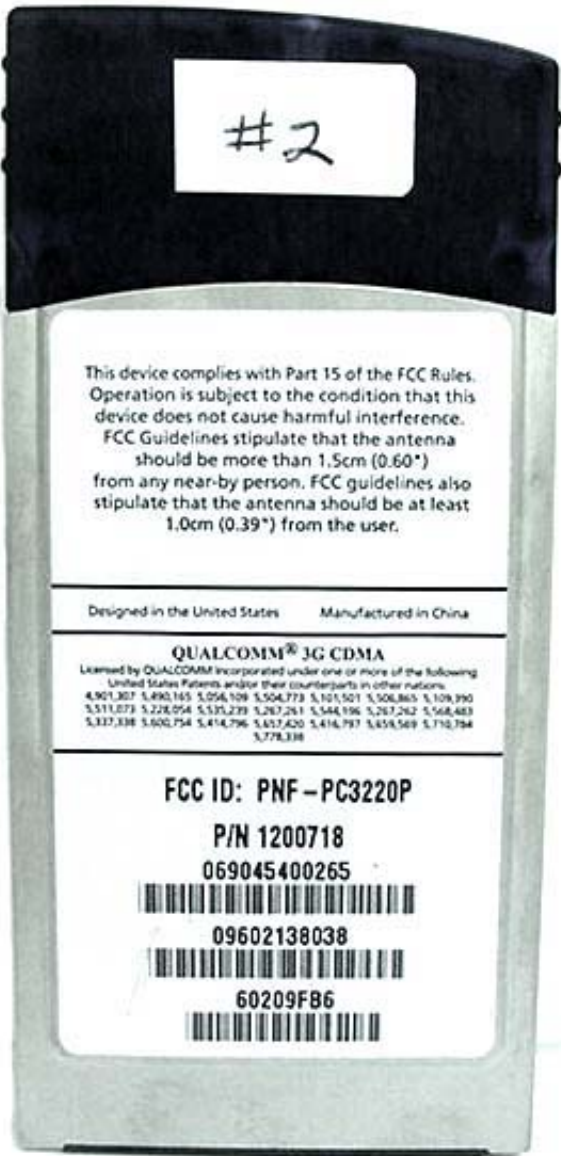

INTERNAL DUT PHOTOGRAPHS
Cradle Contact Board

INTERNAL DUT PHOTOGRAPHS
Sierra Wireless AirCard 580 Dual-Band CDMA PCMCIA Modem Card

INTERNAL DUT PHOTOGRAPHS
Sierra Wireless AirCard 580 Dual-Band CDMA PCMCIA Modem Card

INTERNAL DUT PHOTOGRAPHS
Sierra Wireless AirCard 580 Dual-Band CDMA PCMCIA Modem Card

INTERNAL DUT PHOTOGRAPHS
Sierra Wireless AirCard 580 Dual-Band CDMA PCMCIA Modem Card

INTERNAL DUT PHOTOGRAPHS
Sierra Wireless AirCard 580 Dual-Band CDMA PCMCIA Modem Card