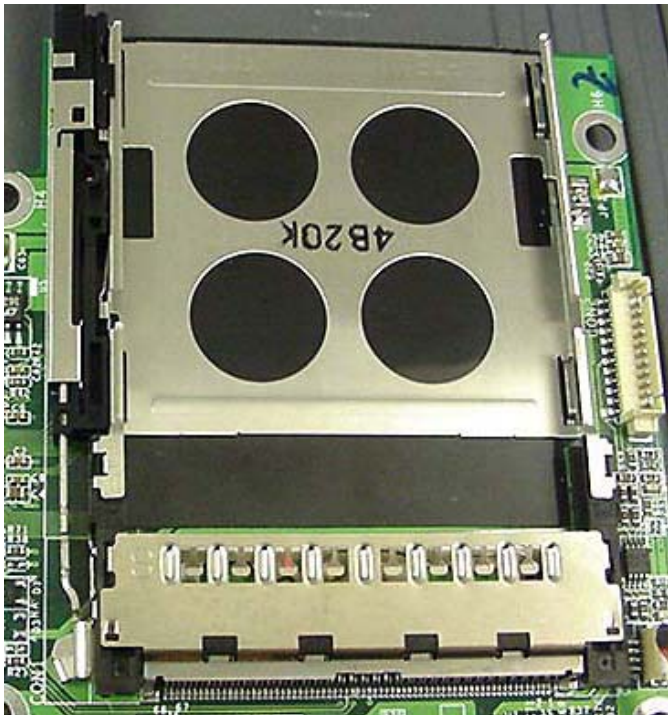

INTERNAL DUT PHOTOGRAPHS
Cradle Contact Board

INTERNAL DUT PHOTOGRAPHS
Sierra Wireless AirCard 580 Dual-Band CDMA PCMCIA Modem Card

INTERNAL DUT PHOTOGRAPHS
Sierra Wireless AirCard 580 Dual-Band CDMA PCMCIA Modem Card

INTERNAL DUT PHOTOGRAPHS
Sierra Wireless AirCard 580 Dual-Band CDMA PCMCIA Modem Card

INTERNAL DUT PHOTOGRAPHS
Sierra Wireless AirCard 580 Dual-Band CDMA PCMCIA Modem Card

INTERNAL DUT PHOTOGRAPHS
Sierra Wireless AirCard 580 Dual-Band CDMA PCMCIA Modem Card

INTERNAL DUT PHOTOGRAPHS
Sierra Wireless AirCard 580 Dual-Band CDMA PCMCIA Modem Card

INTERNAL DUT PHOTOGRAPHS
Sierra Wireless AirCard 580 Dual-Band CDMA PCMCIA Modem Card

INTERNAL DUT PHOTOGRAPHS
Rugged Laptop PC with Senao NL-3054MP WLAN