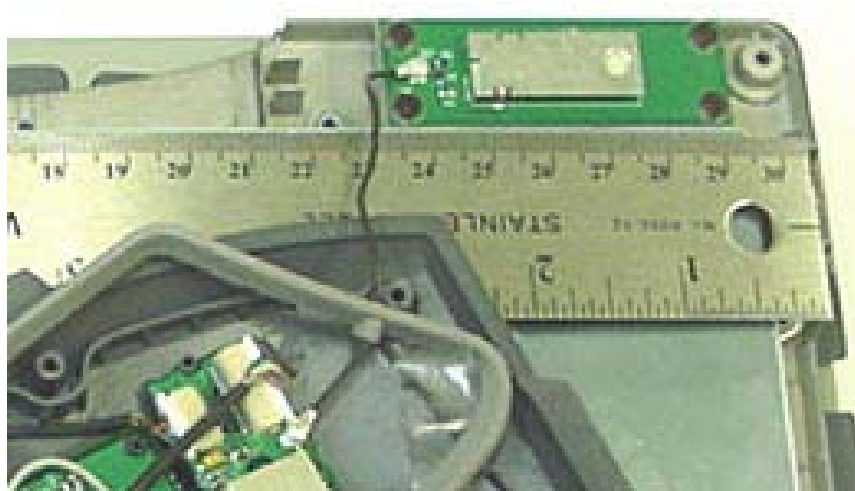

WLAN Surface-Mount Antenna
(Upper Rear Right Side Edge of LCD Display)

INTERNAL DUT PHOTOGRAPHS
Internal Surface-Mount Antennas for WLAN and Bluetooth

Bluetooth Surface-Mount Antenna
(Upper Rear Left Side Edge of LCD Display)

WLAN Surface-Mount Antenna
(Upper Rear Right Side Edge of LCD Display)

INTERNAL DUT PHOTOGRAPHS
Internal Surface-Mount Antennas for WLAN and Bluetooth

RangeStar Surface-Mount Antenna - WLAN

RangeStar Surface-Mount Antenna - Bluetooth

INTERNAL DUT PHOTOGRAPHS
Internal Surface-Mount Antennas for WLAN and Bluetooth

Distance between external dipole antenna feed/swivel-joint and internal Bluetooth surface-mount antenna

Distance between external dipole antenna feed/swivel-joint and internal Bluetooth surface-mount antenna