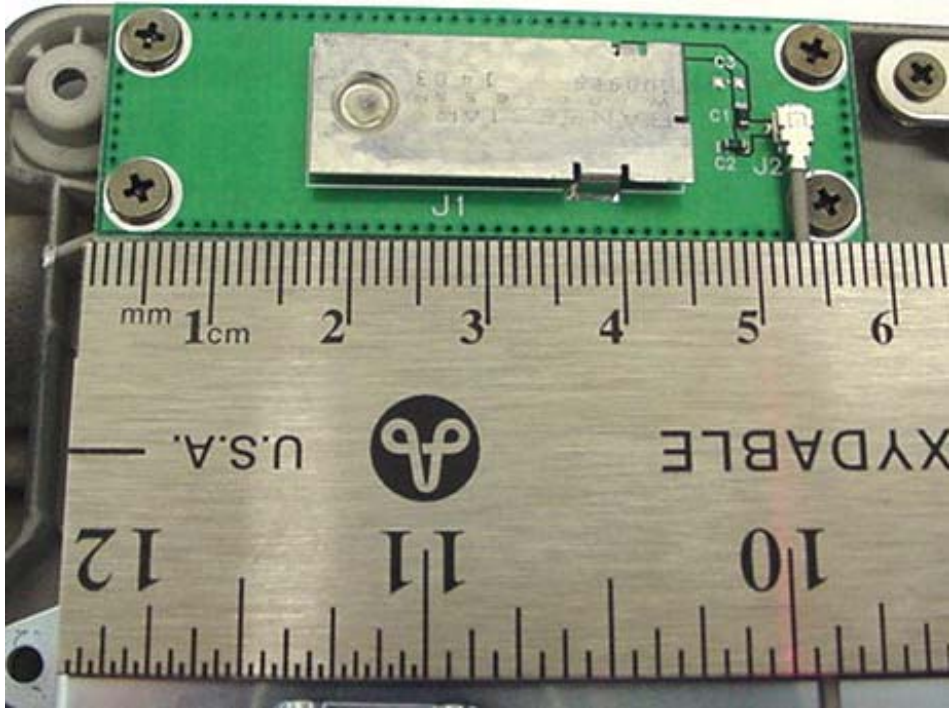

INTERNAL DUT PHOTOGRAPHS
Internal Surface-Mount Antennas for WLAN and Bluetooth

RangeStar Surface-Mount Antenna - WLAN