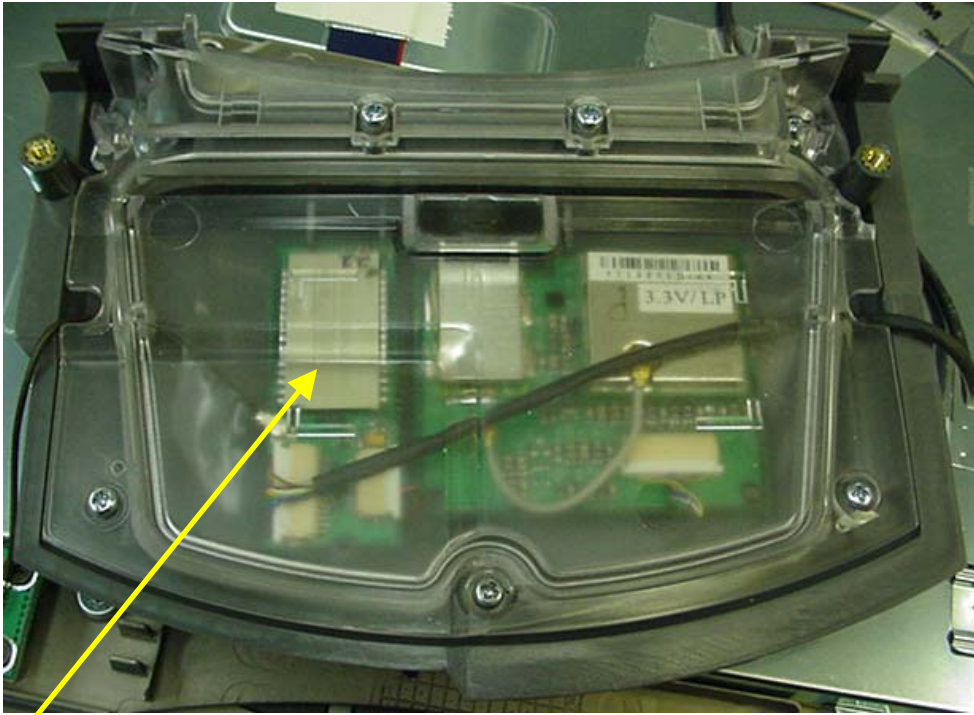

Bluetooth Transmitter