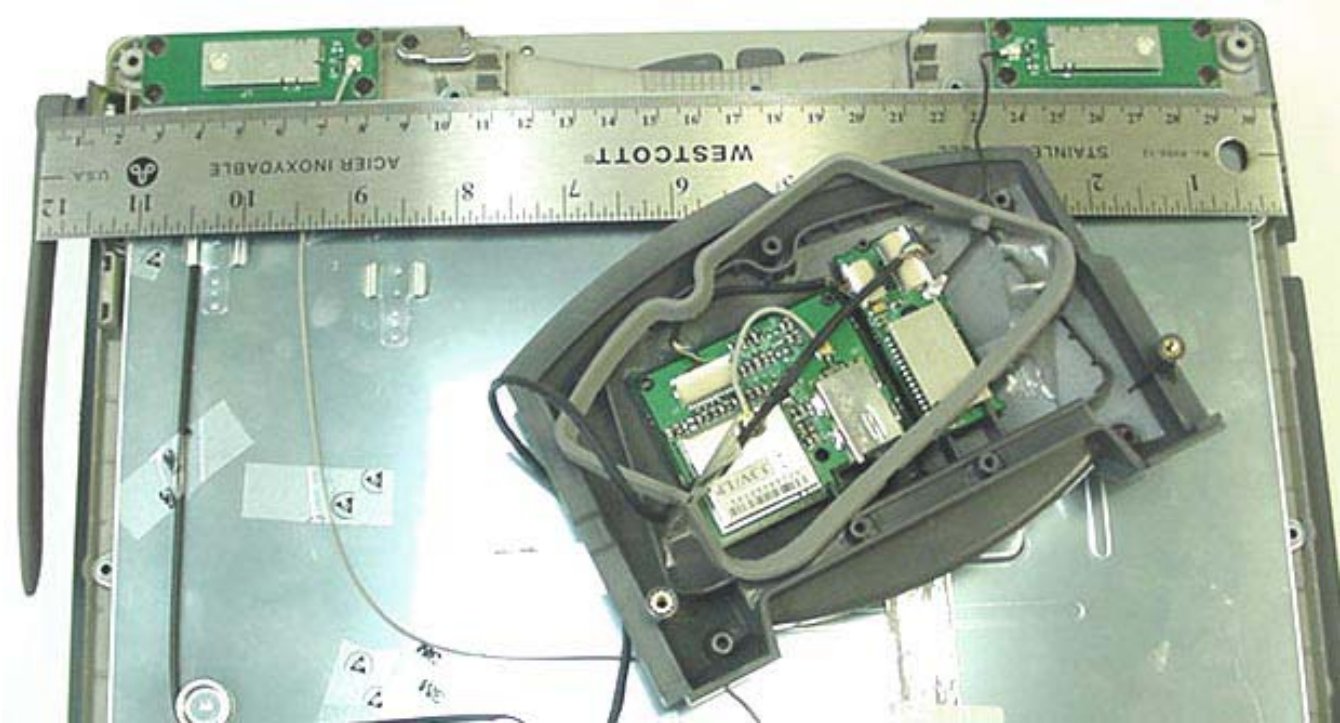

WLAN Surface-Mount Antenna
(Upper Rear Right Side Edge of LCD Display)

INTERNAL DUT PHOTOGRAPHS
Internal Surface-Mount Antennas for WLAN and Bluetooth

Bluetooth Surface-Mount Antenna
(Upper Rear Left Side Edge of LCD Display)

WLAN Surface-Mount Antenna
(Upper Rear Right Side Edge of LCD Display)

INTERNAL DUT PHOTOGRAPHS
Internal Surface-Mount Antennas for WLAN and Bluetooth

RangeStar Surface-Mount Antenna - WLAN

RangeStar Surface-Mount Antenna - Bluetooth

INTERNAL DUT PHOTOGRAPHS
Internal Surface-Mount Antennas for WLAN and Bluetooth

Distance between external dipole antenna feed/swivel-joint and internal Bluetooth surface-mount antenna

Distance between external dipole antenna feed/swivel-joint and internal Bluetooth surface-mount antenna