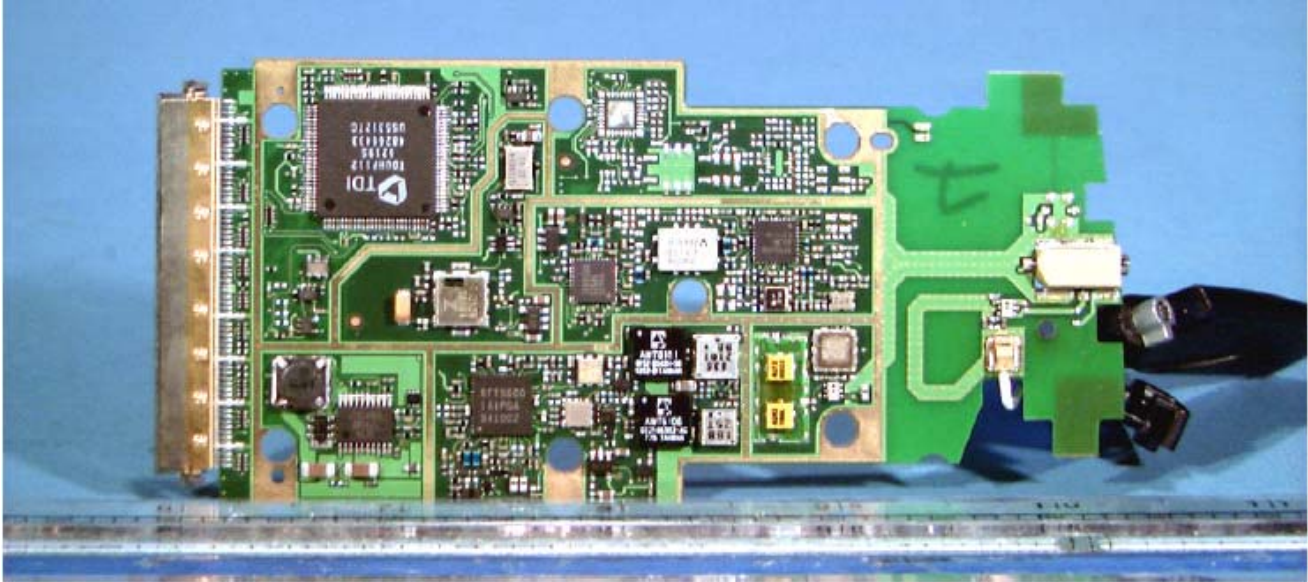

INTERNAL DUT PHOTOGRAPHS
Cradle Contact Board

INTERNAL DUT PHOTOGRAPHS
Sierra Wireless AirCard 580 Dual-Band CDMA PCMCIA Modem Card

INTERNAL DUT PHOTOGRAPHS
Sierra Wireless AirCard 580 Dual-Band CDMA PCMCIA Modem Card

INTERNAL DUT PHOTOGRAPHS
Sierra Wireless AirCard 580 Dual-Band CDMA PCMCIA Modem Card

INTERNAL DUT PHOTOGRAPHS
Sierra Wireless AirCard 580 Dual-Band CDMA PCMCIA Modem Card

INTERNAL DUT PHOTOGRAPHS
Sierra Wireless AirCard 580 Dual-Band CDMA PCMCIA Modem Card

INTERNAL DUT PHOTOGRAPHS
Sierra Wireless AirCard 580 Dual-Band CDMA PCMCIA Modem Card

INTERNAL DUT PHOTOGRAPHS
Sierra Wireless AirCard 580 Dual-Band CDMA PCMCIA Modem Card

INTERNAL DUT PHOTOGRAPHS
Rugged Laptop PC with Senao NL-3054MP WLAN