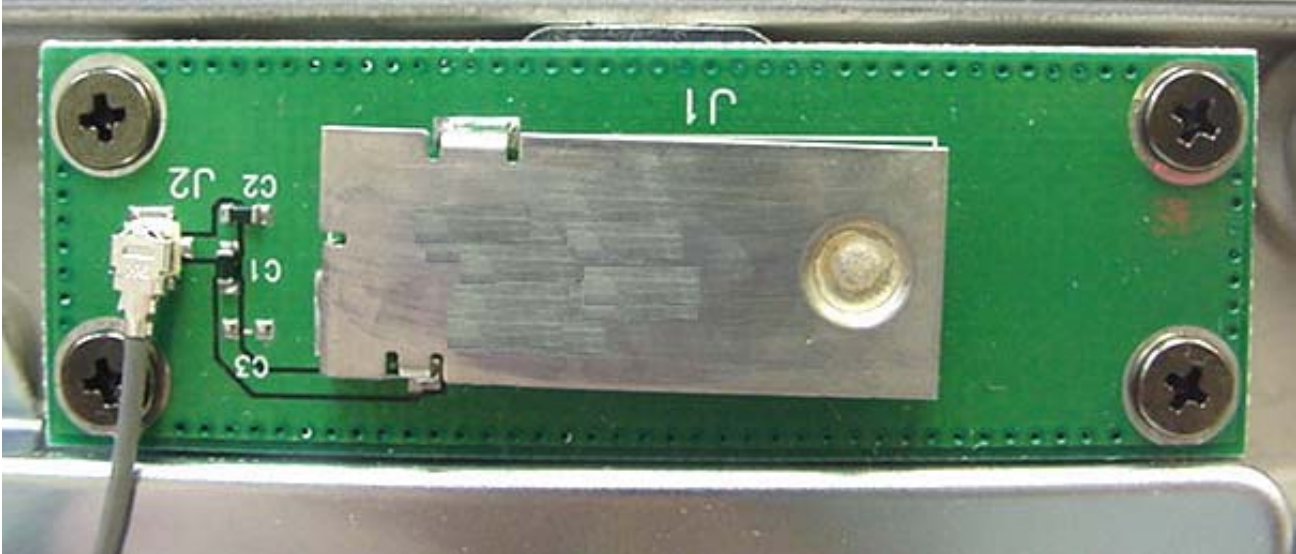

WLAN Surface-Mount Antenna
(Upper Rear Right Side Edge of LCD Display)

INTERNAL DUT PHOTOGRAPHS
Internal Surface-Mount Antennas for WLAN and Bluetooth

RangeStar Surface-Mount Antenna - WLAN

RangeStar Surface-Mount Antenna - Bluetooth

INTERNAL DUT PHOTOGRAPHS
Internal Surface-Mount Antennas for WLAN and Bluetooth

Distance between external dipole antenna feed/swivel-joint and internal Bluetooth surface-mount antenna

Distance between external dipole antenna feed/swivel-joint and internal Bluetooth surface-mount antenna

INTERNAL DUT PHOTOGRAPHS
Internal Surface-Mount Antennas for WLAN and Bluetooth

RangeStar Surface-Mount Antenna (Bluetooth)

RangeStar Surface-Mount Antenna (WLAN)