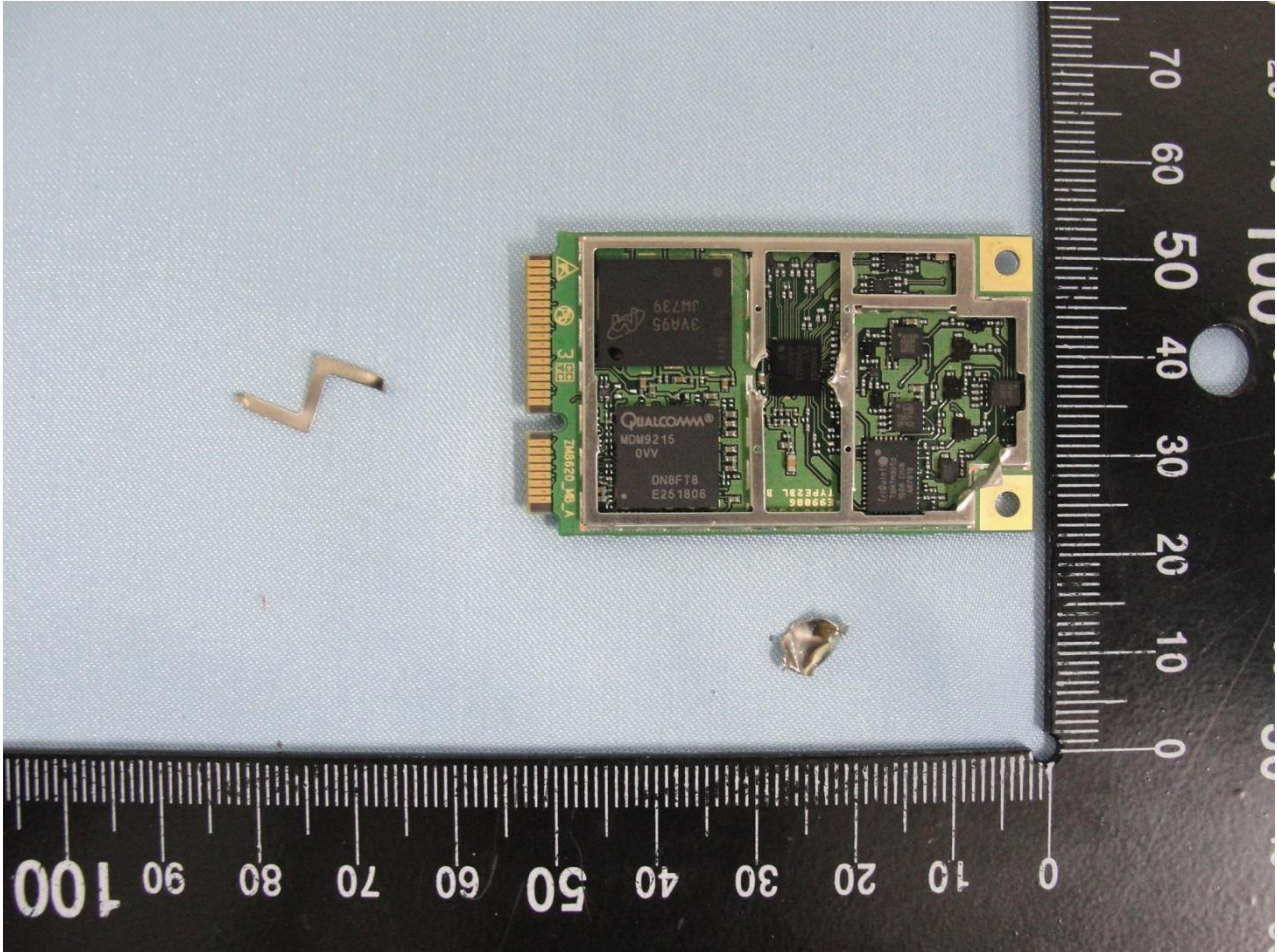

Brand Name: D-Link / Model Name: DWR-922

Brand Name: D-Link / Model Name: DWR-922

Brand Name: D-Link / Model Name: DWR-922

Brand Name: D-Link / Model Name: DWR-922

Brand Name: D-Link / Model Name: DWR-922

Brand Name: D-Link / Model Name: DWR-922

Brand Name: D-Link / Model Name: DWR-922

Brand Name: D-Link / Model Name: DWR-922

Brand Name: D-Link / Model Name: DWR-922

WWAN Antenna 1

**Brand Name: D-Link / Model Name: DWR-922**