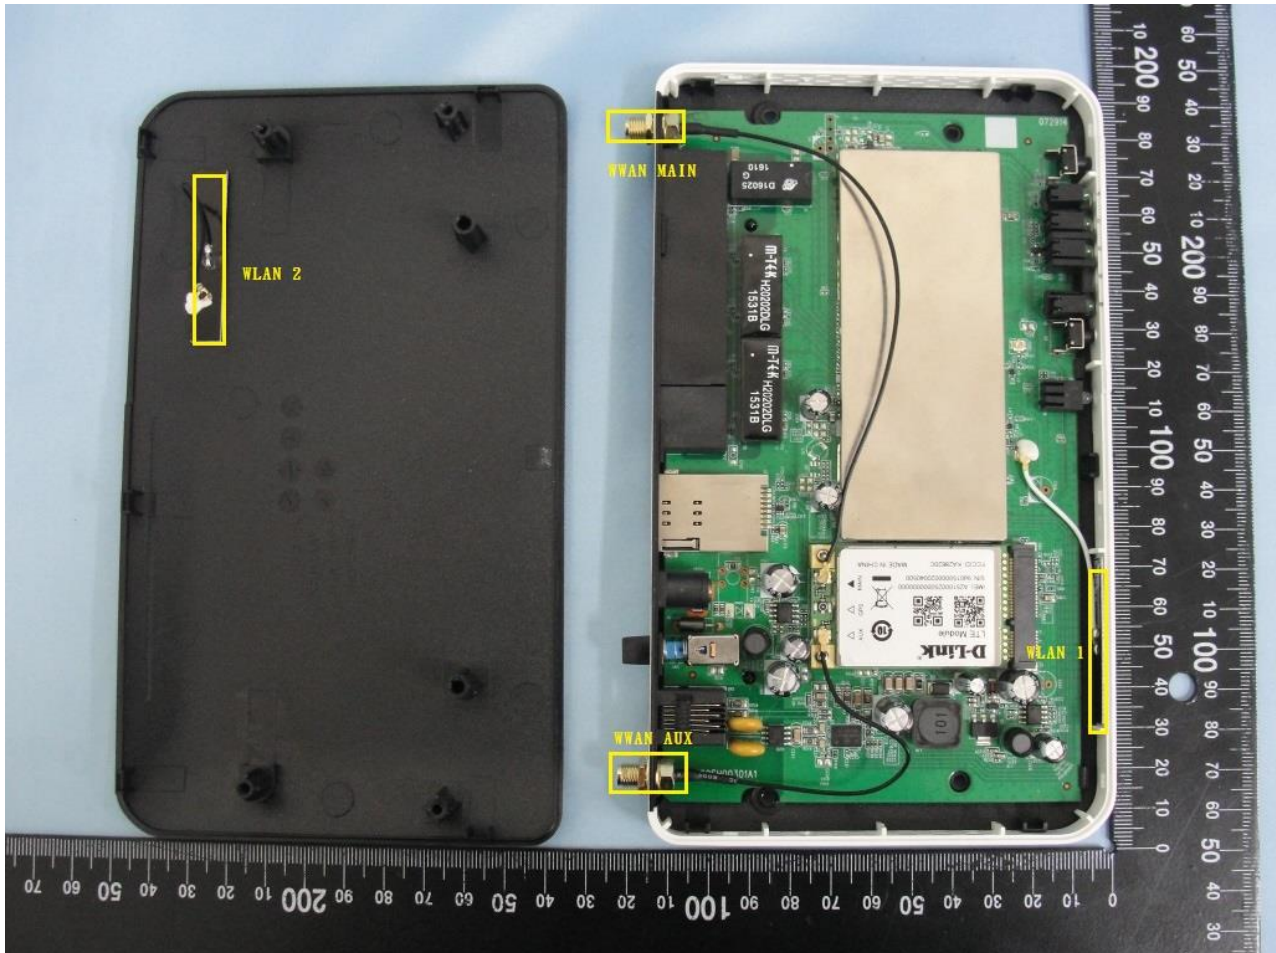

### 3. Internal Photograph of EUT

Brand Name: D-Link / Model Name: DWR-922

Brand Name: D-Link / Model Name: DWR-922

Brand Name: D-Link / Model Name: DWR-922

Brand Name: D-Link / Model Name: DWR-922

Brand Name: D-Link / Model Name: DWR-922

Brand Name: D-Link / Model Name: DWR-922

Brand Name: D-Link / Model Name: DWR-922

Brand Name: D-Link / Model Name: DWR-922

Brand Name: D-Link / Model Name: DWR-922

Brand Name: D-Link / Model Name: DWR-922