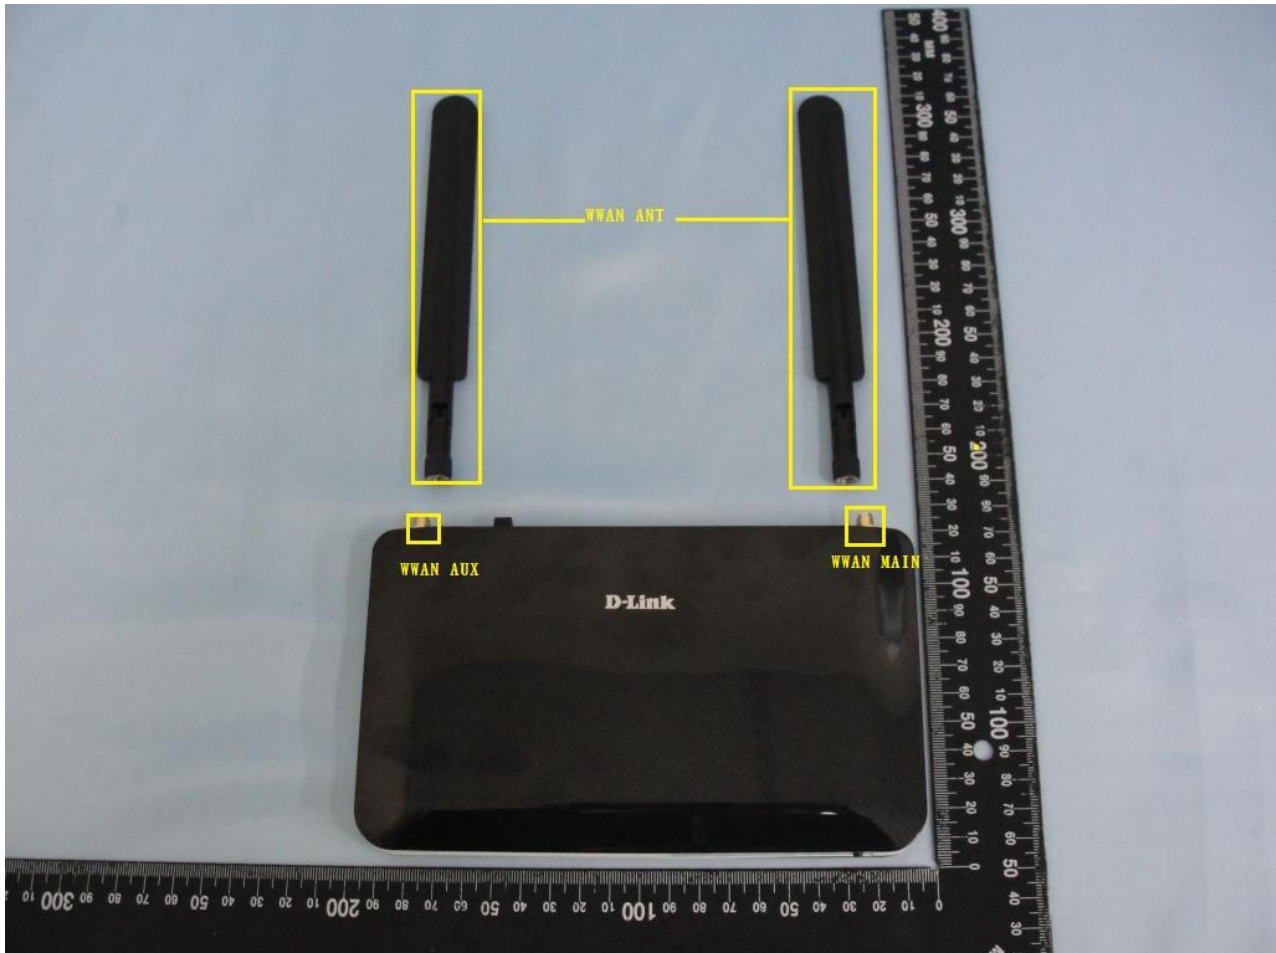

### 3. Internal Photograph of EUT

Brand Name: D-Link / Model Name: DWR-922

Brand Name: D-Link / Model Name: DWR-922

Brand Name: D-Link / Model Name: DWR-922

Brand Name: D-Link / Model Name: DWR-922

Brand Name: D-Link / Model Name: DWR-922

Brand Name: D-Link / Model Name: DWR-922

Brand Name: D-Link / Model Name: DWR-922

Brand Name: D-Link / Model Name: DWR-922

Brand Name: D-Link / Model Name: DWR-922

Brand Name: D-Link / Model Name: DWR-922