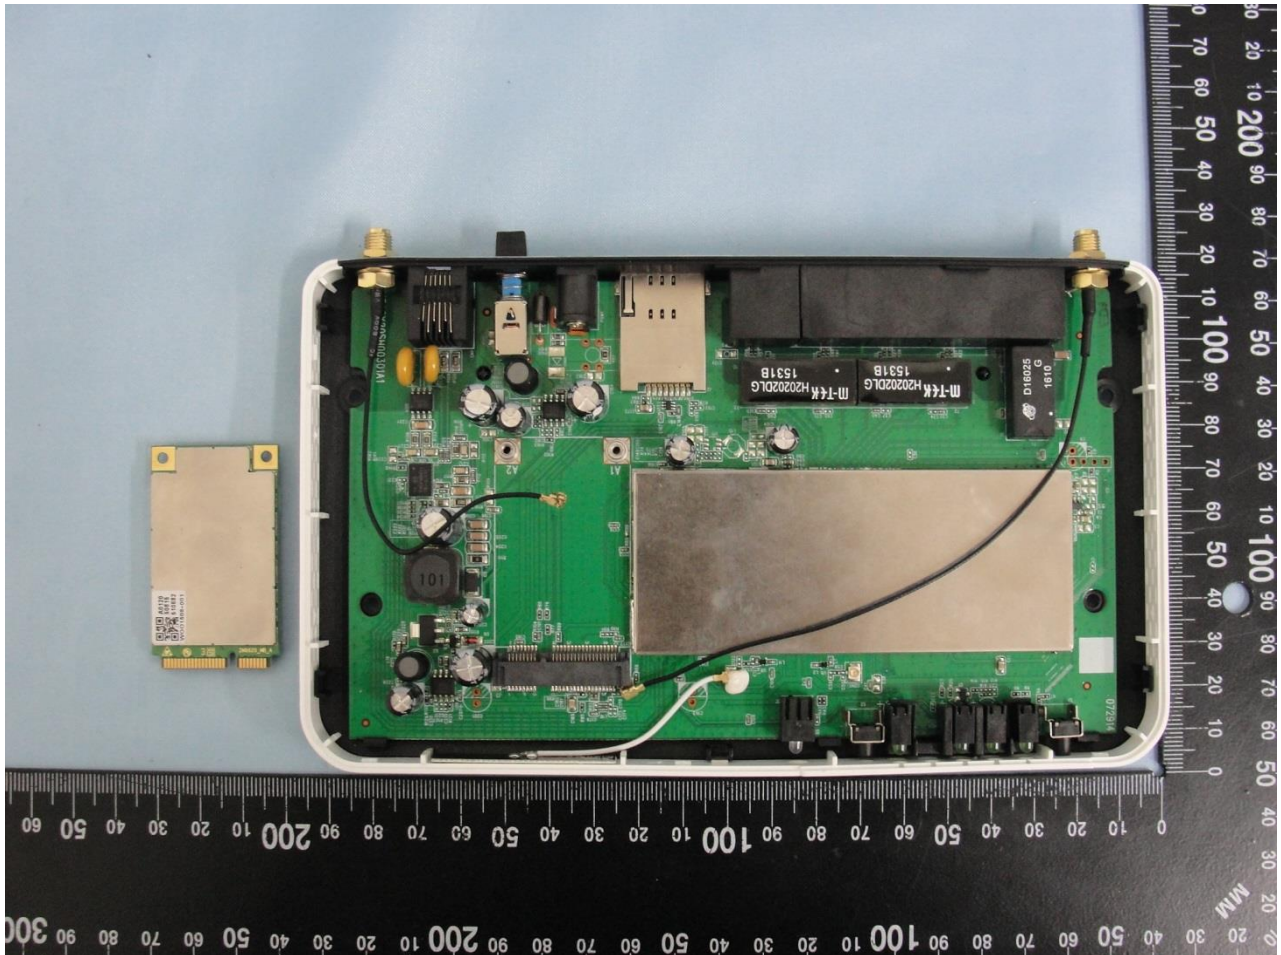

### 3. Internal Photograph of EUT

Brand Name: D-Link / Model Name: DWR-922

Brand Name: D-Link / Model Name: DWR-922

Brand Name: D-Link / Model Name: DWR-922

Brand Name: D-Link / Model Name: DWR-922

Brand Name: D-Link / Model Name: DWR-922

Brand Name: D-Link / Model Name: DWR-922

Brand Name: D-Link / Model Name: DWR-922

Brand Name: D-Link / Model Name: DWR-922

Brand Name: D-Link / Model Name: DWR-922

Brand Name: D-Link / Model Name: DWR-922