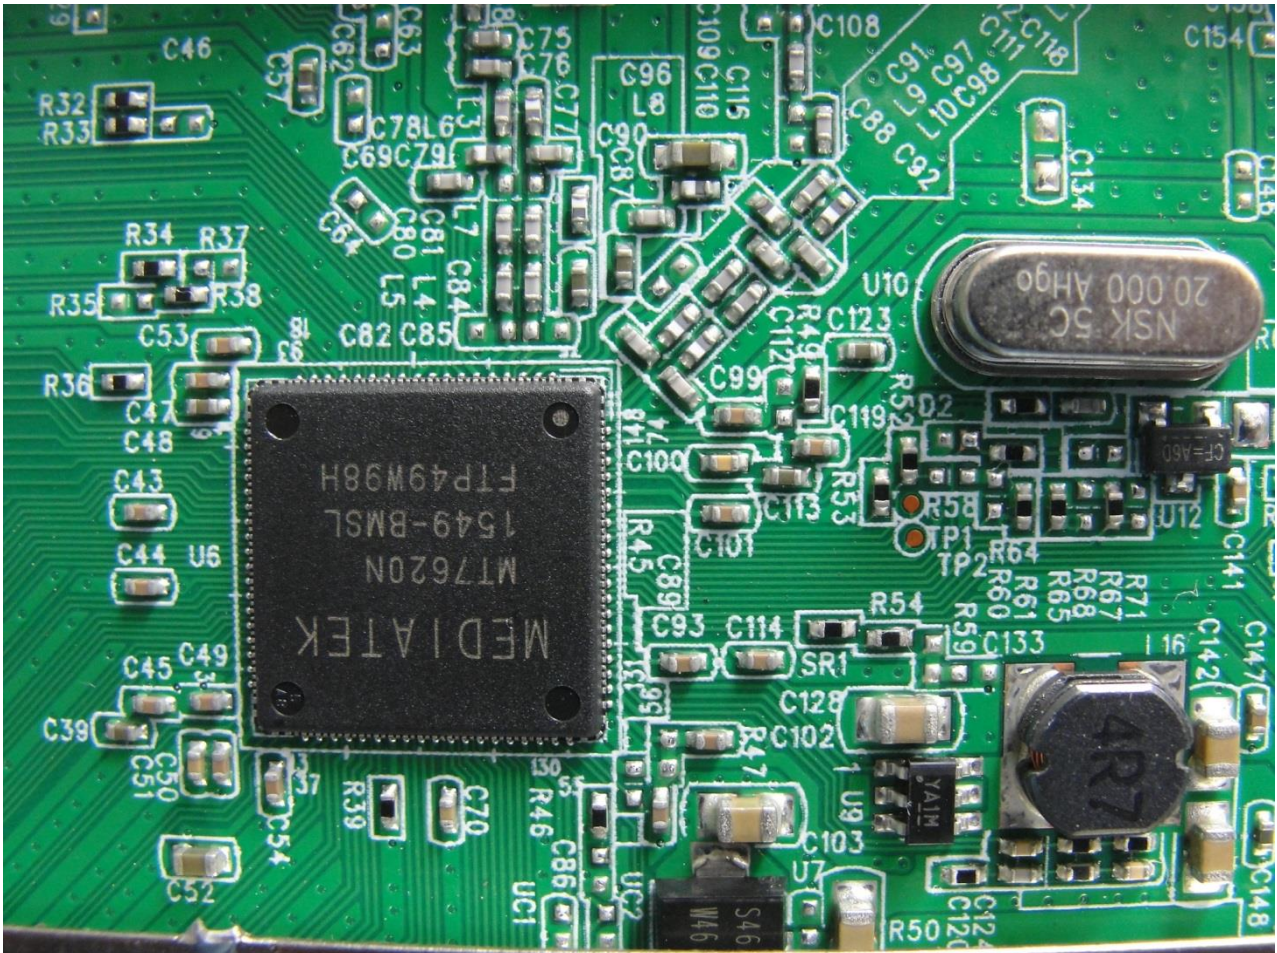

### 3. Internal Photograph of EUT

Brand Name: D-Link / Model Name: DWR-922

Brand Name: D-Link / Model Name: DWR-922

Brand Name: D-Link / Model Name: DWR-922

Brand Name: D-Link / Model Name: DWR-922

Brand Name: D-Link / Model Name: DWR-922

Brand Name: D-Link / Model Name: DWR-922

Brand Name: D-Link / Model Name: DWR-922

Brand Name: D-Link / Model Name: DWR-922

Brand Name: D-Link / Model Name: DWR-922

Brand Name: D-Link / Model Name: DWR-922