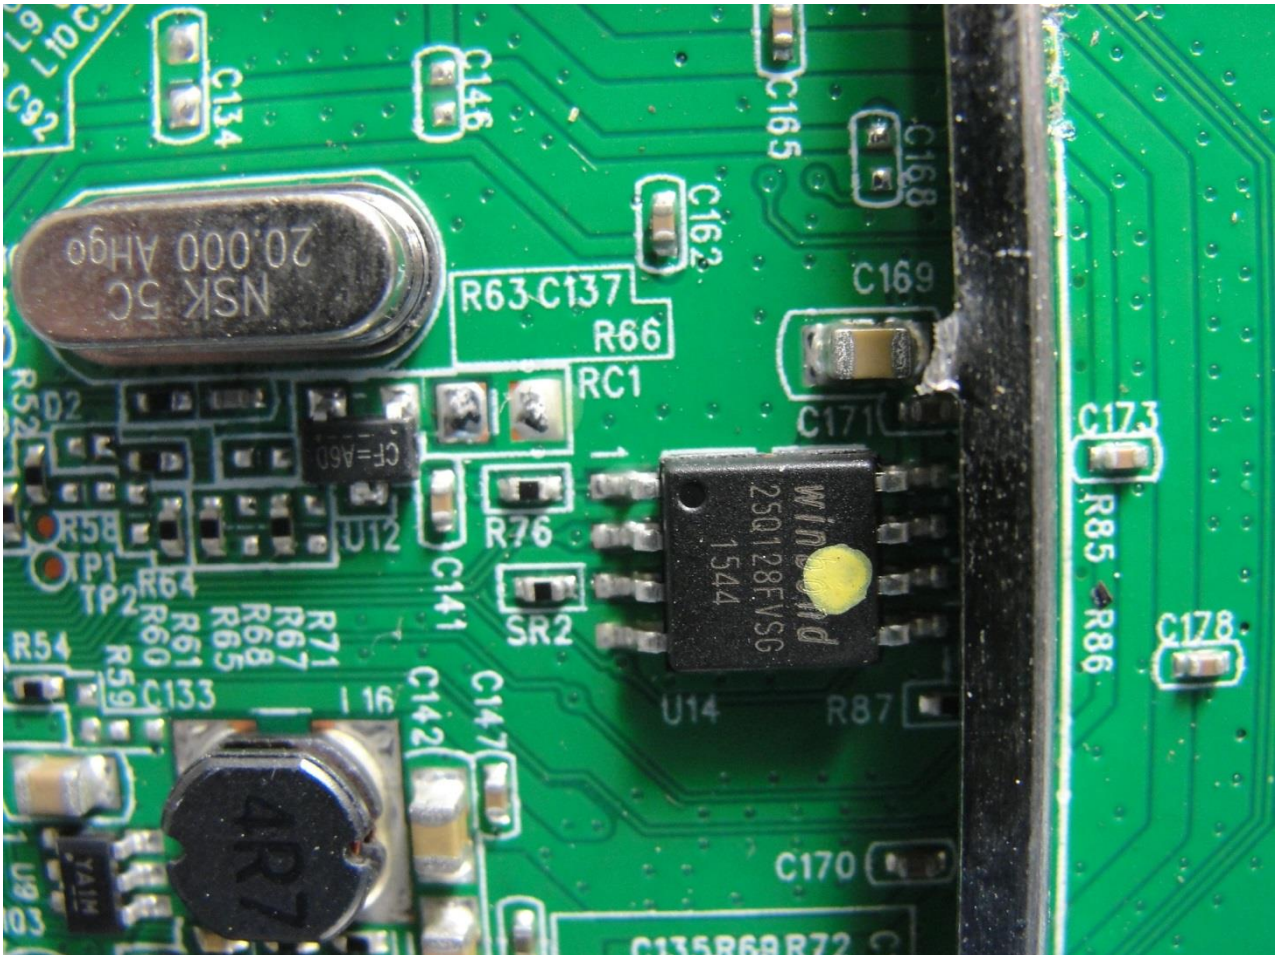

### 3. Internal Photograph of EUT

Brand Name: D-Link / Model Name: DWR-922

Brand Name: D-Link / Model Name: DWR-922

Brand Name: D-Link / Model Name: DWR-922

Brand Name: D-Link / Model Name: DWR-922

Brand Name: D-Link / Model Name: DWR-922

Brand Name: D-Link / Model Name: DWR-922

Brand Name: D-Link / Model Name: DWR-922

Brand Name: D-Link / Model Name: DWR-922

Brand Name: D-Link / Model Name: DWR-922

Brand Name: D-Link / Model Name: DWR-922