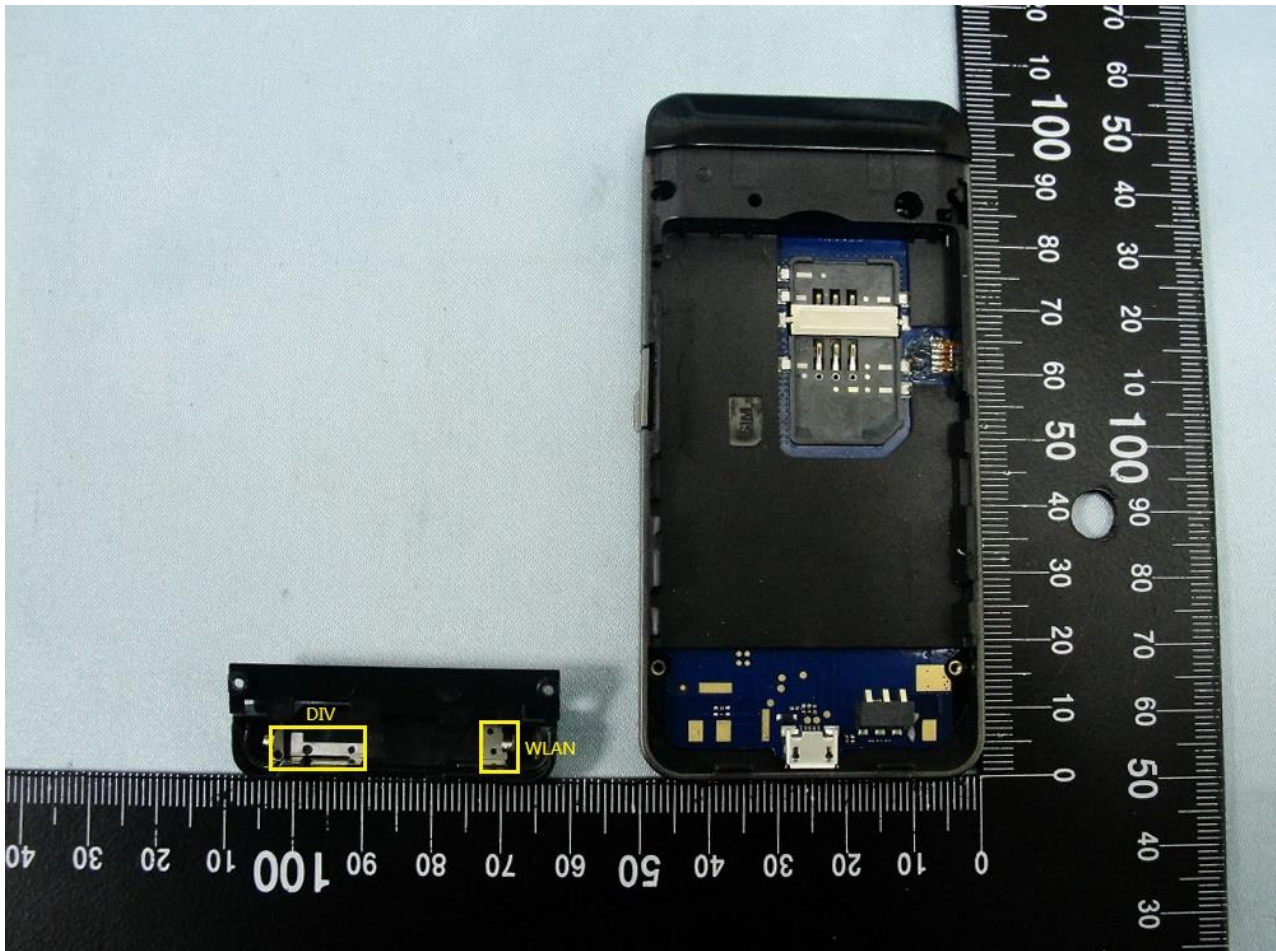

3. Internal Photograph of EUT

Brand Name: D-Link / Model Name: DWR-730

Brand Name: D-Link / Model Name: DWR-730

Brand Name: D-Link / Model Name: DWR-730

Brand Name: D-Link / Model Name: DWR-730

Brand Name: D-Link / Model Name: DWR-730

Brand Name: D-Link / Model Name: DWR-730

Brand Name: D-Link / Model Name: DWR-730

Brand Name: D-Link / Model Name: DWR-730

Brand Name: D-Link / Model Name: DWR-730

Brand Name: D-Link / Model Name: DWR-730