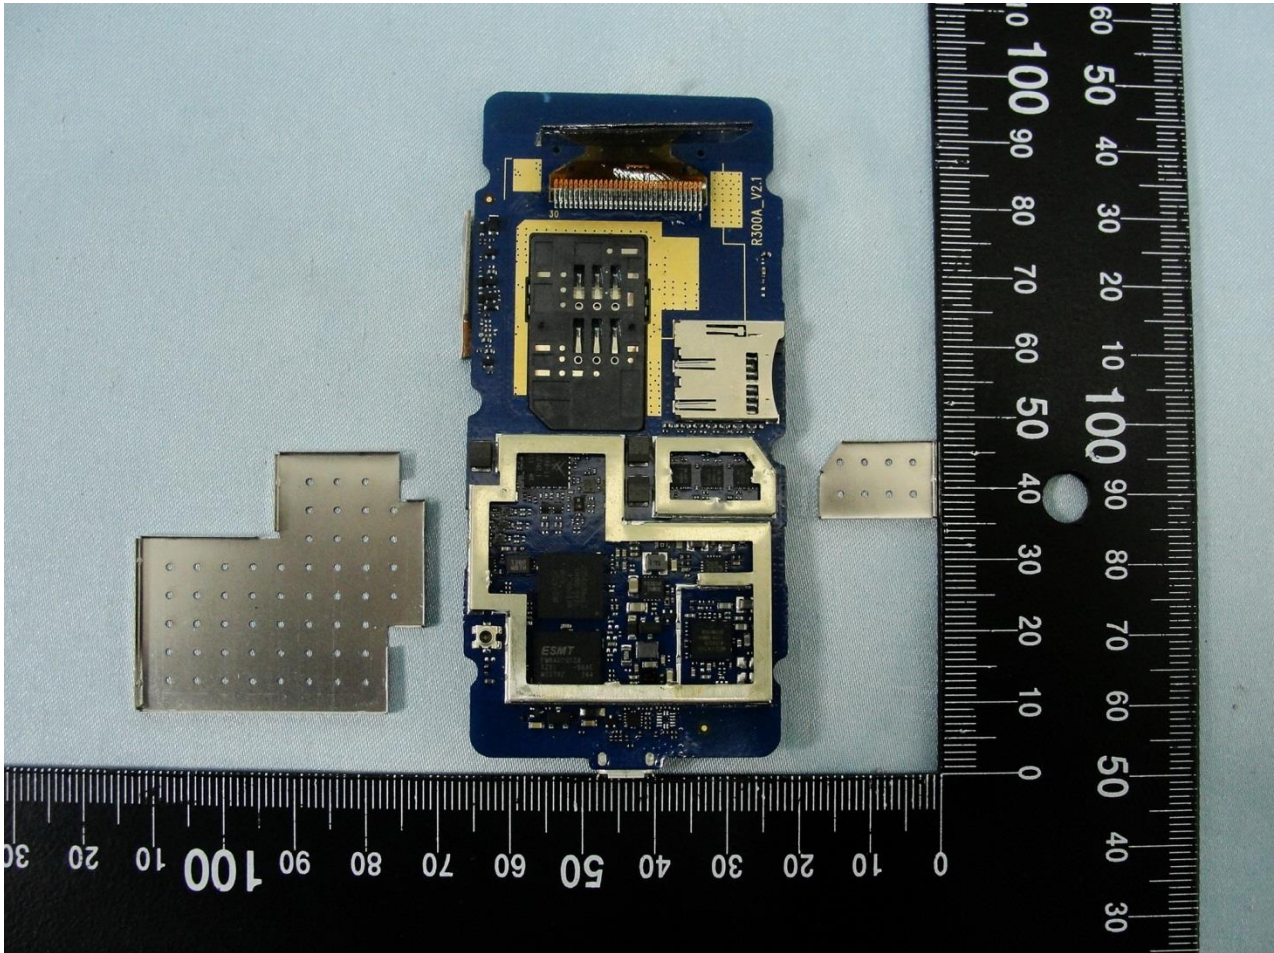

3. Internal Photograph of EUT

Brand Name: D-Link / Model Name: DWR-730

Brand Name: D-Link / Model Name: DWR-730

Brand Name: D-Link / Model Name: DWR-730

Brand Name: D-Link / Model Name: DWR-730

Brand Name: D-Link / Model Name: DWR-730

Brand Name: D-Link / Model Name: DWR-730

Brand Name: D-Link / Model Name: DWR-730

Brand Name: D-Link / Model Name: DWR-730

Brand Name: D-Link / Model Name: DWR-730

Brand Name: D-Link / Model Name: DWR-730