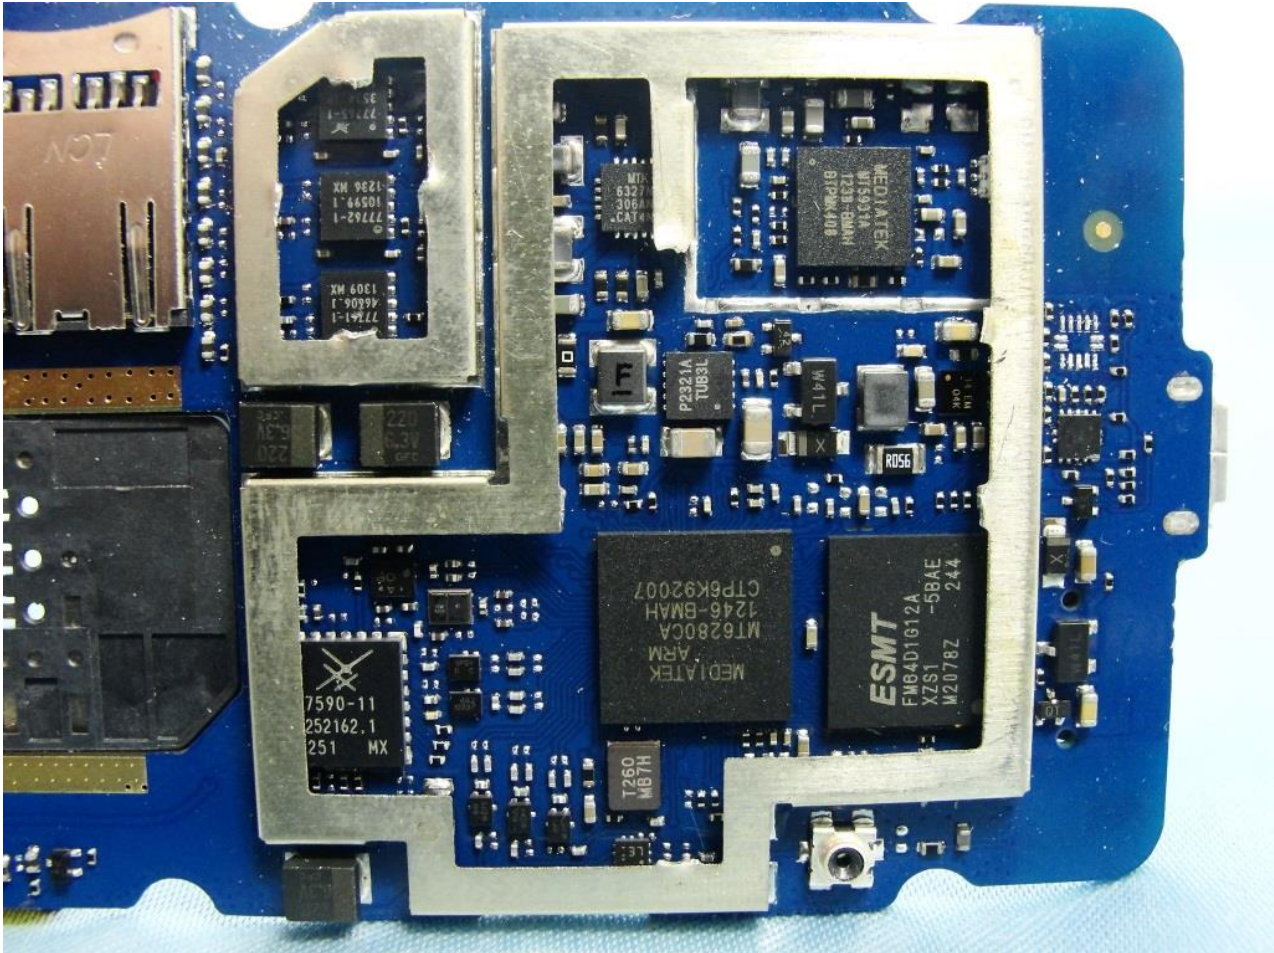

3. Internal Photograph of EUT

Brand Name: D-Link / Model Name: DWR-730

Brand Name: D-Link / Model Name: DWR-730

Brand Name: D-Link / Model Name: DWR-730

Brand Name: D-Link / Model Name: DWR-730

Brand Name: D-Link / Model Name: DWR-730

Brand Name: D-Link / Model Name: DWR-730

Brand Name: D-Link / Model Name: DWR-730

Brand Name: D-Link / Model Name: DWR-730

Brand Name: D-Link / Model Name: DWR-730

Brand Name: D-Link / Model Name: DWR-730