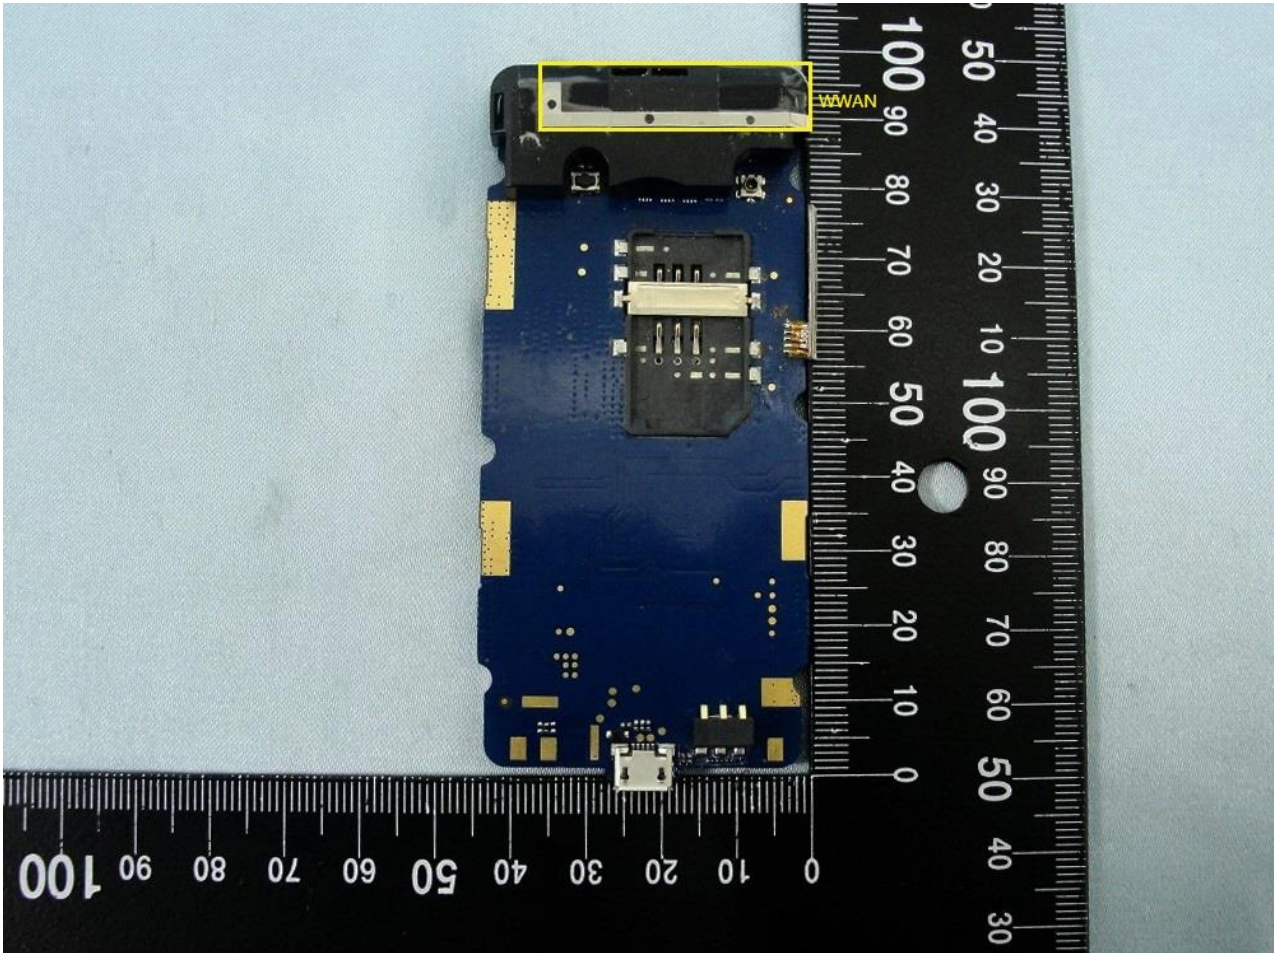

3. Internal Photograph of EUT

Brand Name: D-Link / Model Name: DWR-730

Brand Name: D-Link / Model Name: DWR-730

Brand Name: D-Link / Model Name: DWR-730

Brand Name: D-Link / Model Name: DWR-730

Brand Name: D-Link / Model Name: DWR-730

Brand Name: D-Link / Model Name: DWR-730

Brand Name: D-Link / Model Name: DWR-730

Brand Name: D-Link / Model Name: DWR-730

Brand Name: D-Link / Model Name: DWR-730

Brand Name: D-Link / Model Name: DWR-730