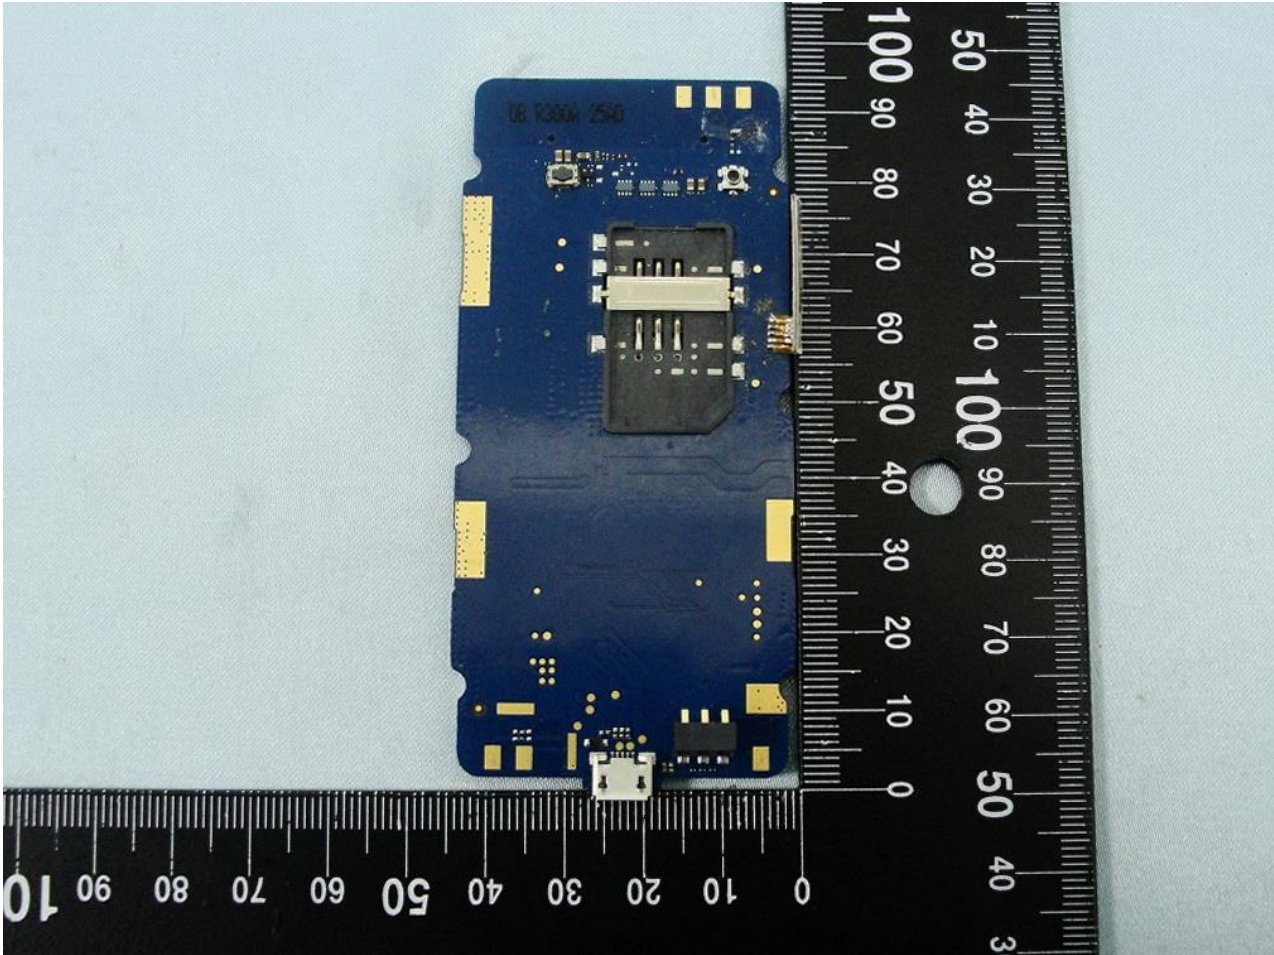

3. Internal Photograph of EUT

Brand Name: D-Link / Model Name: DWR-730

Brand Name: D-Link / Model Name: DWR-730

Brand Name: D-Link / Model Name: DWR-730

Brand Name: D-Link / Model Name: DWR-730

Brand Name: D-Link / Model Name: DWR-730

Brand Name: D-Link / Model Name: DWR-730

Brand Name: D-Link / Model Name: DWR-730

Brand Name: D-Link / Model Name: DWR-730

Brand Name: D-Link / Model Name: DWR-730

Brand Name: D-Link / Model Name: DWR-730