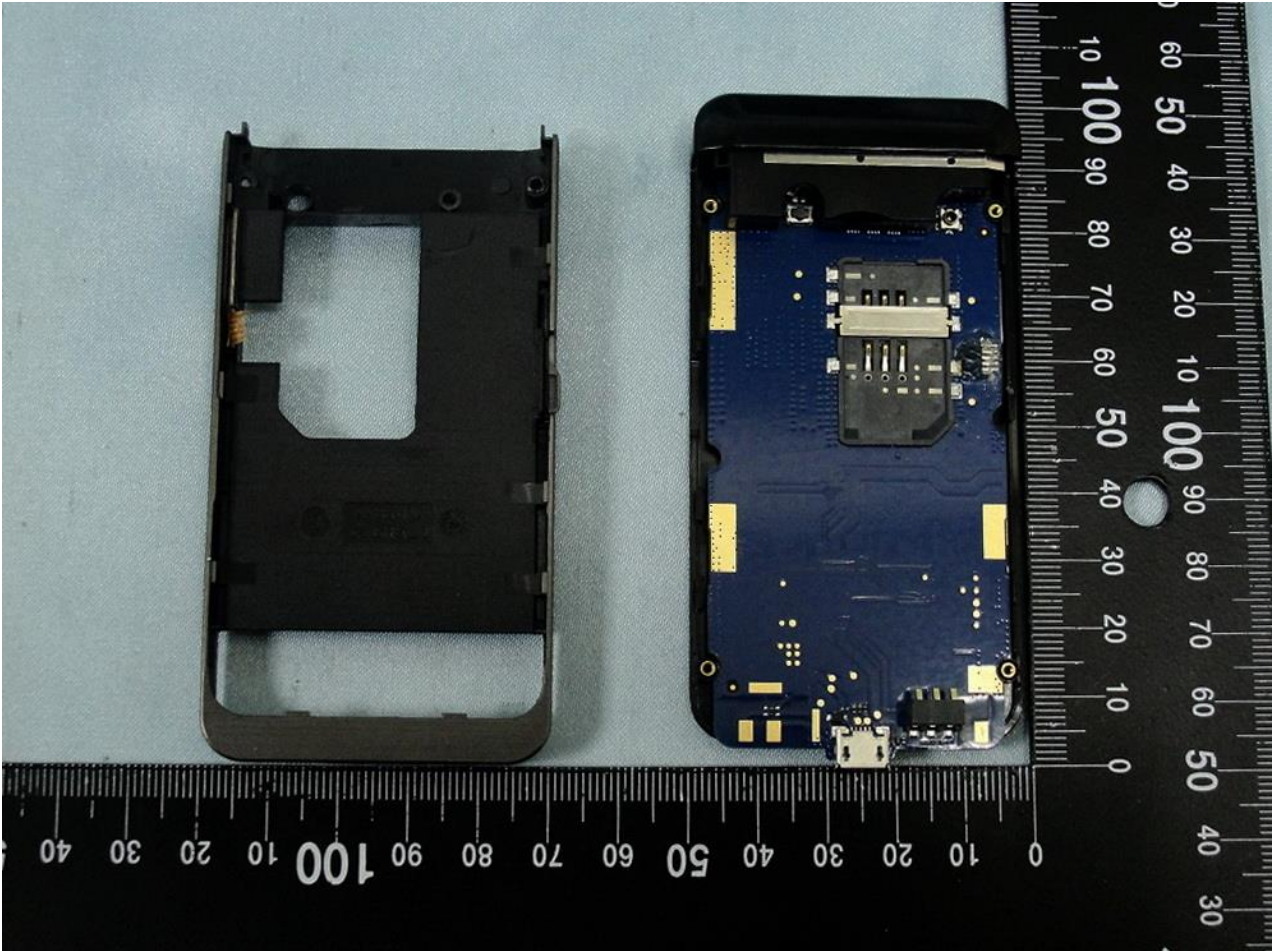

3. Internal Photograph of EUT

Brand Name: D-Link / Model Name: DWR-730

Brand Name: D-Link / Model Name: DWR-730

Brand Name: D-Link / Model Name: DWR-730

Brand Name: D-Link / Model Name: DWR-730

Brand Name: D-Link / Model Name: DWR-730

Brand Name: D-Link / Model Name: DWR-730

Brand Name: D-Link / Model Name: DWR-730

Brand Name: D-Link / Model Name: DWR-730

Brand Name: D-Link / Model Name: DWR-730

Brand Name: D-Link / Model Name: DWR-730