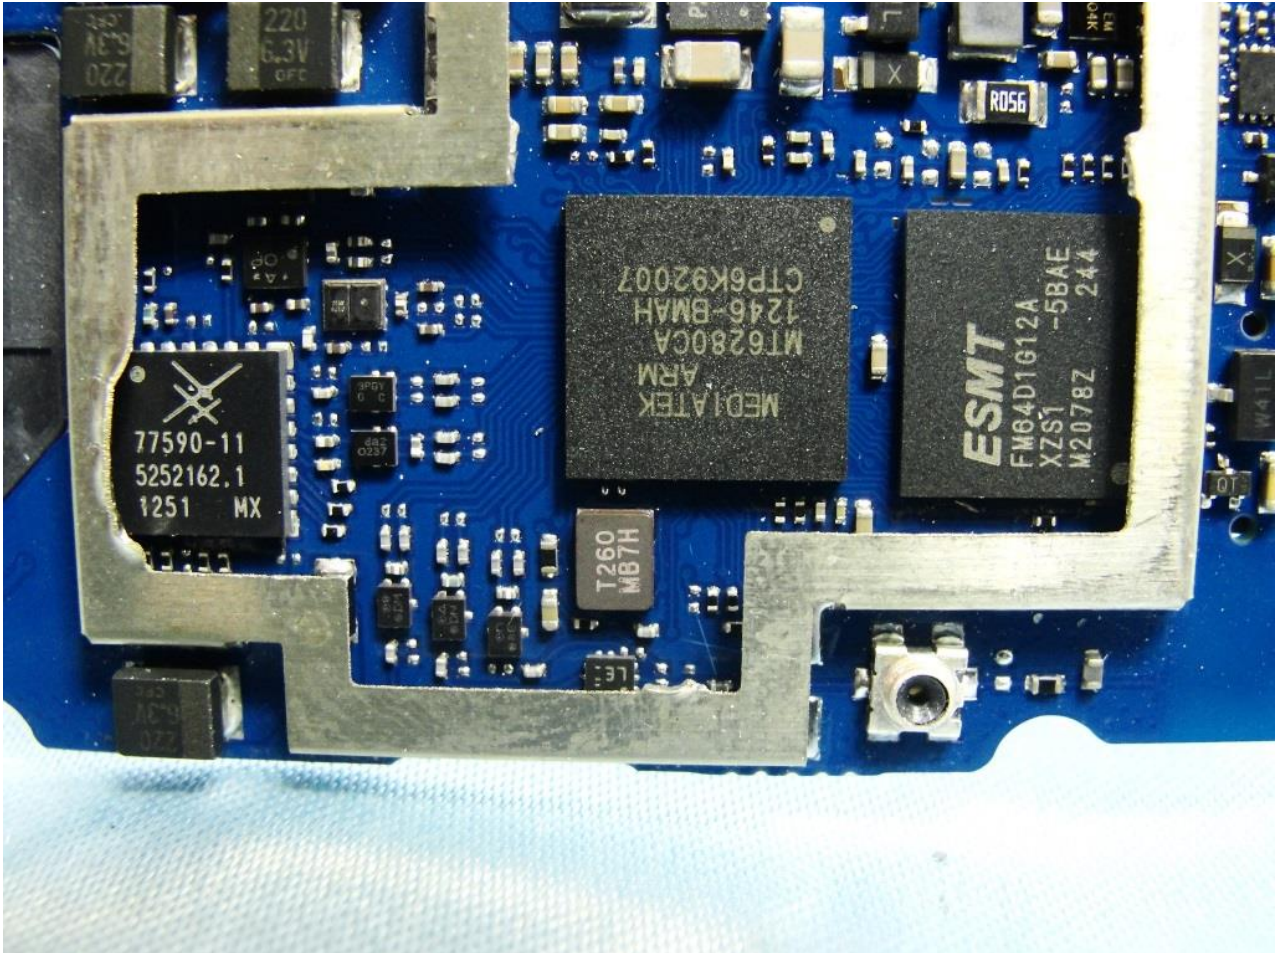

3. Internal Photograph of EUT

Brand Name: D-Link / Model Name: DWR-730

Brand Name: D-Link / Model Name: DWR-730

Brand Name: D-Link / Model Name: DWR-730

Brand Name: D-Link / Model Name: DWR-730

Brand Name: D-Link / Model Name: DWR-730

Brand Name: D-Link / Model Name: DWR-730

Brand Name: D-Link / Model Name: DWR-730

Brand Name: D-Link / Model Name: DWR-730

Brand Name: D-Link / Model Name: DWR-730

Brand Name: D-Link / Model Name: DWR-730