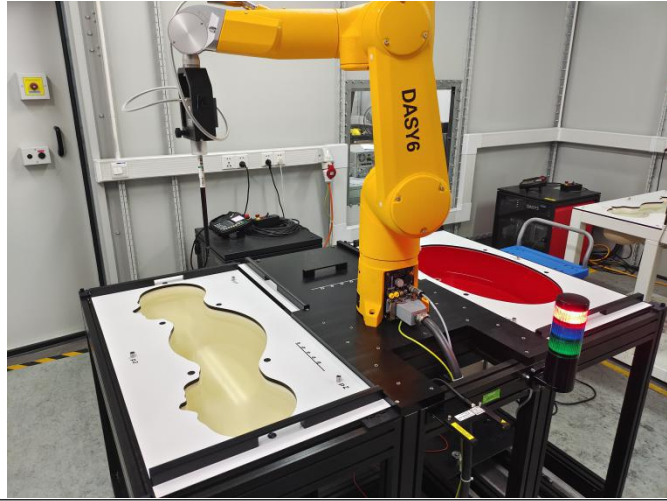

APPENDIX E: PHOTOGRAPHS OF THE TEST SET-UP

Photo 1: Measurement DASY6

Photo 2: Front Side 5mm

Photo 3: Back Side 5mm

Photo 4: Right Side 5mm

Photo 5: Top Side 5mm

Photo 6: Bottom Side 5mm

Photograph: Liquid depth

Photo 18: Head 750 Depth (15.0cm)

Photo 19: Head 835 Depth (15.0cm)

Photo 20: Head 1900 Depth (15.0cm)

Photo 21: Head 2450 Depth (15.0cm)

Photo 22: Head 1750 Depth (15.0cm)

Photo 23: Head 2600 Depth (15.0cm)