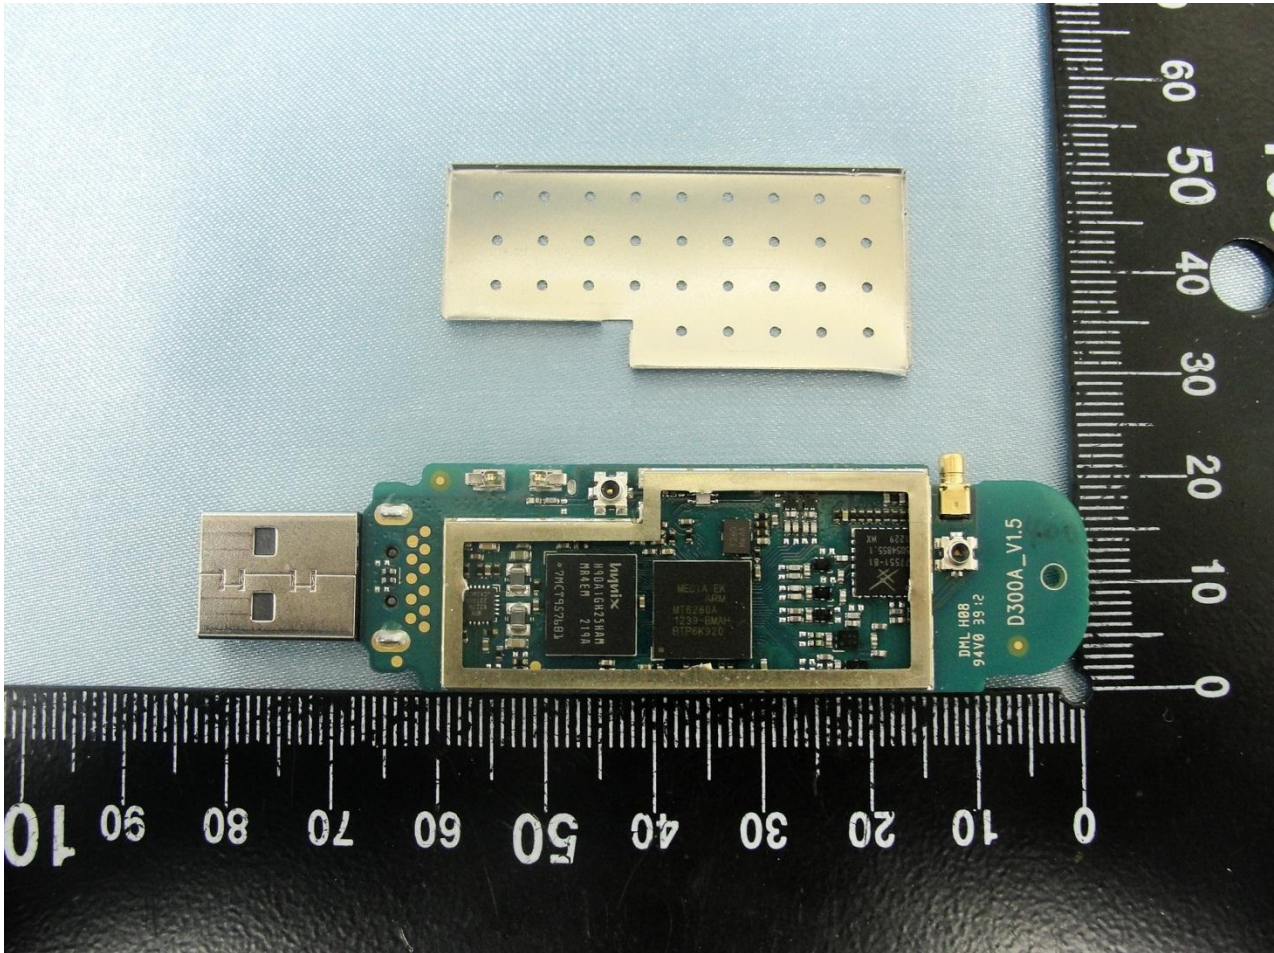

2. Internal Photograph of EUT

Brand Name: D-Link / Model Name: DWM-156

Brand Name: D-Link / Model Name: DWM-156

Brand Name: D-Link / Model Name: DWM-156

Brand Name: D-Link / Model Name: DWM-156

Brand Name: D-Link / Model Name: DWM-156

WWAN Main Antenna <Tx / Rx>

Brand Name: D-Link / Model Name: DWM-156

Brand Name: D-Link / Model Name: DWM-156

Diversity Antenna <Rx>