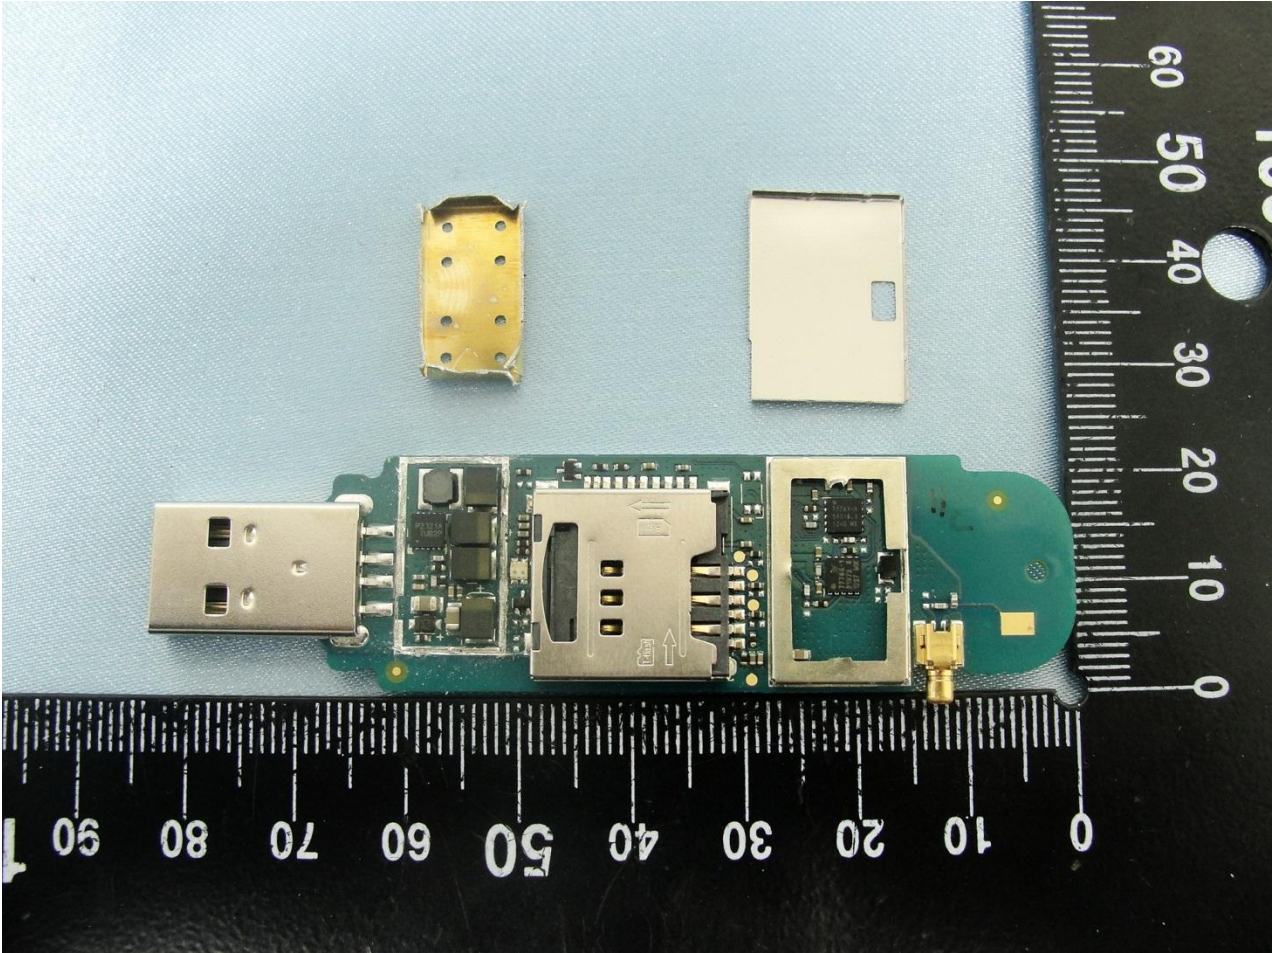

2. Internal Photograph of EUT

Brand Name: D-Link / Model Name: DWM-156

Brand Name: D-Link / Model Name: DWM-156

Brand Name: D-Link / Model Name: DWM-156

Brand Name: D-Link / Model Name: DWM-156

Brand Name: D-Link / Model Name: DWM-156

WWAN Main Antenna <Tx / Rx>

Brand Name: D-Link / Model Name: DWM-156

Brand Name: D-Link / Model Name: DWM-156

Diversity Antenna <Rx>